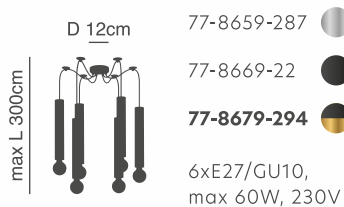

Adept Tube

Nickel Matt, Black and Gold Matt Pendant

Includes E27 to GU10 adapter: