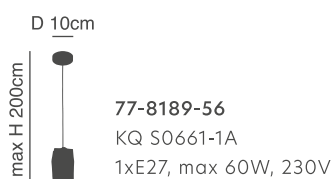

Tangram Black Metal Pendant

Includes hanging set: