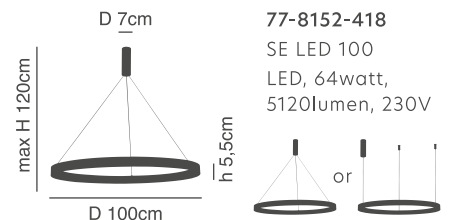

Amaya
Copper Pendant
Aluminium & Acrylic

Includes hanging set: