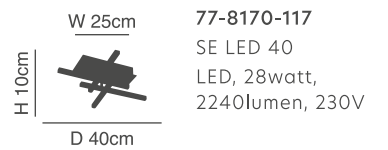

Recta

Chrome Pendant/Ceiling
Aluminium & Acrylic