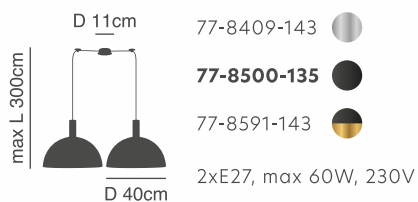

Adept Tube

Nickel Matt, Black and Gold
Matt Pendant. Metal Shade