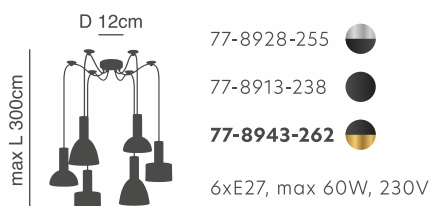

Adept Flex

Nickel Matt, Black and Gold
Matt Pendant. Metal Shade