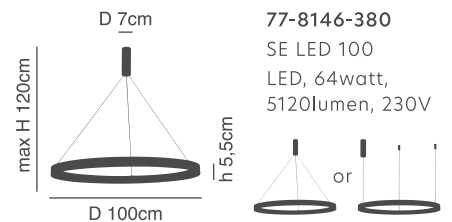

Amaya

Nickel Matt Pendant
Aluminium & Acrylic

Includes hanging set: