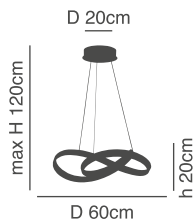

Milea

Brushed Gold Matt Pendant
Aluminium & Acrylic

77-8121-399
SE LED **SMART** 60
LED, 110watt,
8800lumen, 230V