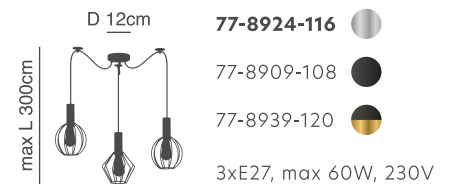

Adept Flex

Nickel Matt, Black and Gold
Matt Pendant. Metal Grid