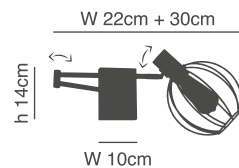

77-8382-64
SE21-BL-52-GR2
1xE27, max 60W,
230V