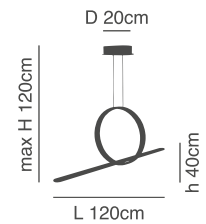

77-8120-350
SE LED 120
LED, 110watt,
8320lumen, 230V