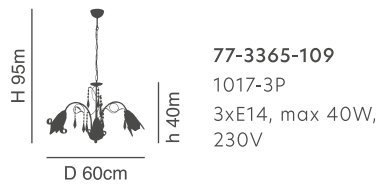

Memo

Chrome Metal Luminaire
Frosted White Handmade Glass
Decorational Crystals