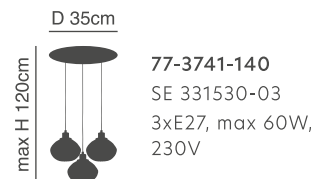

Adele

Handmade Cognac Glass
Chrome Suspension
Metal Nickel Matt