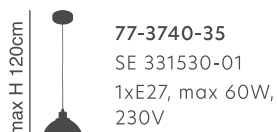

Adele

Handmade Cognac Glass
Chrome Suspension
Metal Nickel Matt