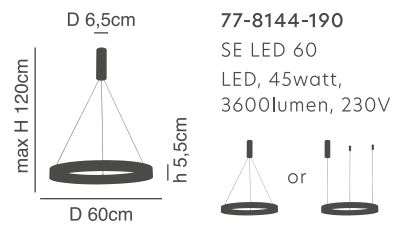

Amaya

Nickel Matt Pendant
Aluminium & Acrylic

Includes hanging set: