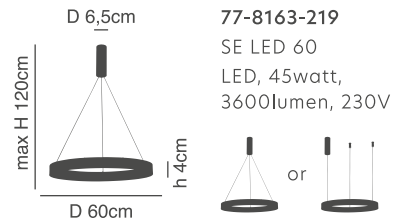

Amarylis

Chrome Pendant
Aluminium & Acrylic

Includes hanging set: