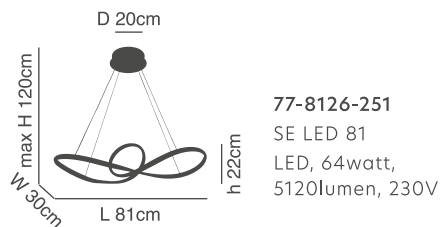

Malbera

Chrome Pendant
Aluminium & Acrylic