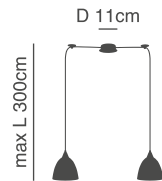

77-8897-41
SE21-BR-B10-BL1W-MS2
1xE27, max 60W,
230V

77-8770-72
SE21-BR-B10-BL2-MS2
2xE27, max 60W,
230V