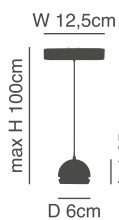

77-8981-96
MF30-06-01
LED, 8W, 48V,
640lumen,
3.000k,
Beam Angle 36°