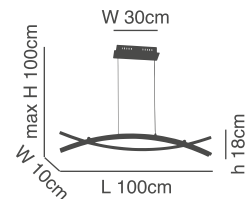

77-8171-227
SE LED 100
LED, 65watt,
5200lumen, 230V