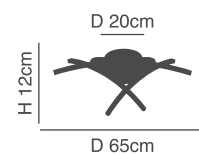

77-8173-140
SE LED 65-3
LED, 39watt,
3120lumen, 230V