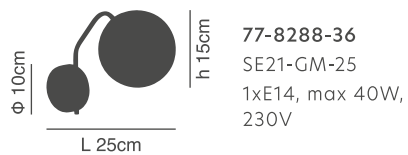

Flake

Gold Matt and Black Wall lamp
Opal Glass