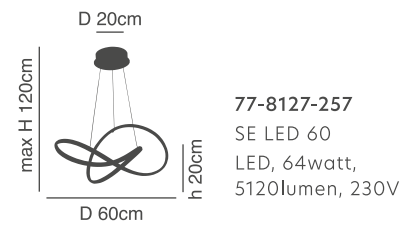

Malbera

Chrome Pendant
Aluminium & Acrylic