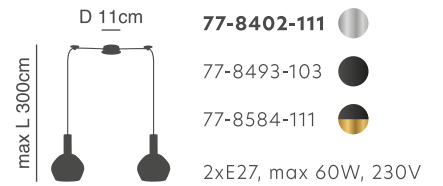

Adept Tube

Nickel Matt, Black and Gold Matt Pendant
Smoked Glass