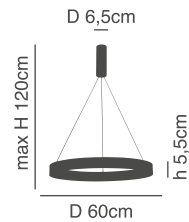

Easy connect
via app
remote control
voice control

3000k-6500k

tuya

Available on the **App Store**

ANDROID APP ON Google Play

Amaya

Black Satin Pendant
Aluminium & Acrylic

Includes hanging set: