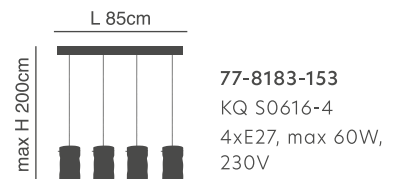

Twist

Smokey Pendant Glass
Metal Nickel Matt

Includes hanging set:

D 12cm