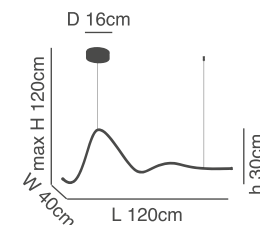

77-8167-117
SE LED 50
LED, 39watt,
3120lumen, 230V

77-8168-134
SE LED 120
LED, 42watt,
3360lumen, 230V