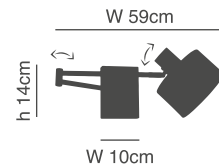

### Adept

Nickel Matt, Black and Gold Wall Lamp  
White, Grey and Brown Fabric Shade

- 77-8376-78
- 77-8384-69
- 77-8367-78

1xE27, max 60W, 230V

- 77-8375-78
  - 77-8383-69
  - 77-8366-78
- 1xE27, max 60W, 230V