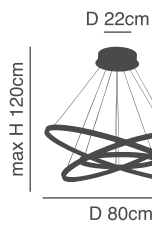

Olympic

Chrome Pendant
Aluminium & Acrylic