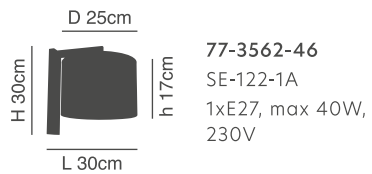

77-3558-42  
SE-120-2A  
1xE14, max 40W, 230V  
LED, 1x3W, 230V

77-3562-46

77-3582-56

**Lucas**

Nickel Mat Wall Lamp  
White Shade

77-8273-52

**David**  
Nickel Matt lamp  
with Switcher

77-8273-52  
SE21-NM-33  
1xE27, max 60W, 230V