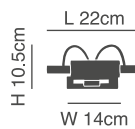

## Cylinder

Chrome base wall lamp  
with satin glass.

**77-1055-36**  
W8933/1L  
2xR7S78 max 60W, 230V

**77-1056-72**  
W8933/2L  
2xR7S78 max 60W, 230V

Table-Floor

77-8876-69

77-8337-69

77-8338-69