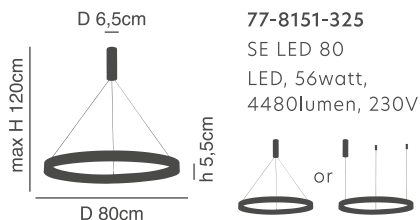

Amaya
Copper Pendant
Aluminium & Acrylic

Includes hanging set: