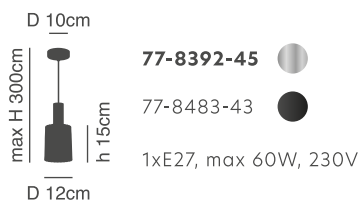

Adept Tube

Nickel Matt, Black and
Pendant Smoked Glass