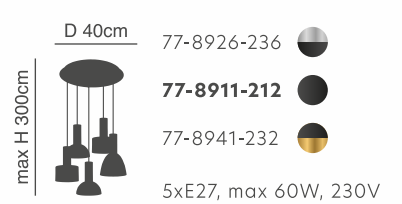

Adept Flex

Nickel Matt, Black and Gold
Matt Pendant. Metal Shade