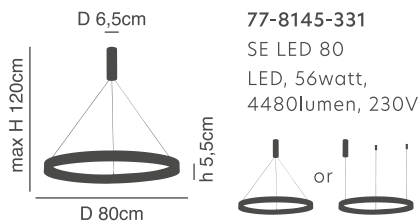

Amaya

Nickel Matt Pendant
Aluminium & Acrylic

Includes hanging set: