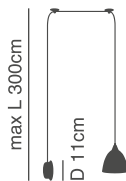

77-8897-41
SE21-BR-B10-BL1W-MS2
1xE27, max 60W,
230V