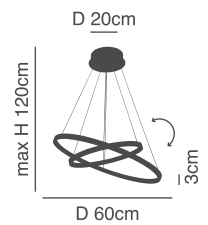

77-8124-424
SE LED 80-60-40
LED, 117watt,
9360lumen, 230V