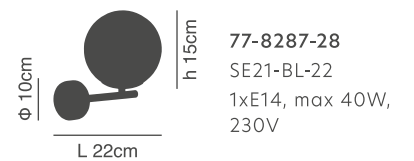

Flake

Gold Matt and Black Wall lamp
Opal Glass