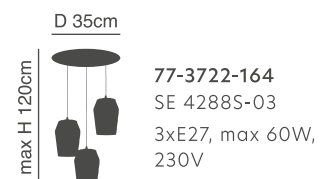

Luca

Handmade Smoked Glass Pendant
Metal Nickel Matt