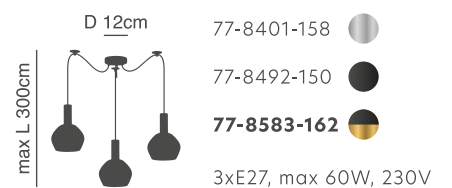

Adept Tube

Nickel Matt, Black and Gold Matt Pendant
Smoked Glass