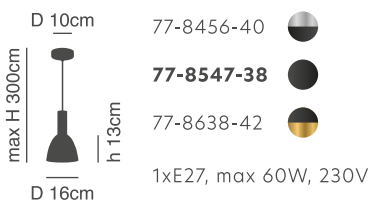

Adept Tube

Nickel Matt, Black and Gold
Matt Pendant. Metal Shade