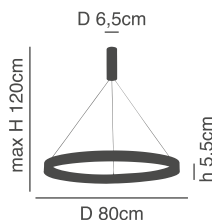

Easy connect
via app
remote control
voice control

3000k-6500k

tuya

Available on the **App Store**

ANDROID APP ON Google Play

Amaya

Black Satin Pendant
Aluminium & Acrylic

Includes hanging set: