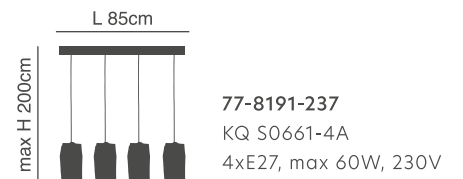

Tangram Black Metal Pendant

Includes hanging set: