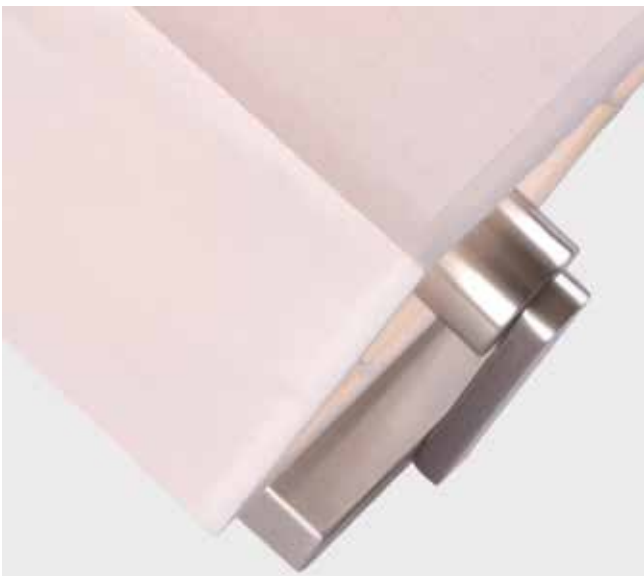

### Angona

Black base, natural wood and black shade.

77-3655-43  
WL17013  
1xE27, max 60W,  
230V

77-3559-31

77-3558-42

**Dea**  
Nickel Mat Wall Lamp  
White Shade

77-3559-31  
SE-120-1A  
1xE14, max 40W,  
230V