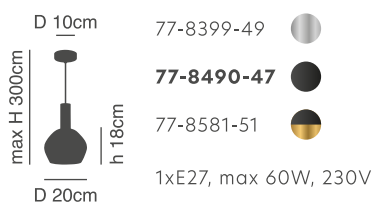

Adept Tube

Nickel Matt, Black and Gold Matt Pendant
Smoked Glass