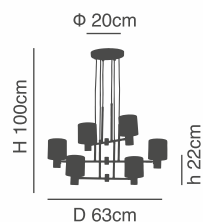

Adept
Nickel Matt and
Black Metal Pendant
White, Grey and
Brown Fabric Shade