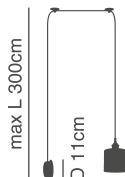

Magnum

White, Grey and Brown
Shade Pendant
Bronze Metal Pendant

77-8891-35 | **77-8892-35** | 77-8893-35

1xE27, max 60W, 230V