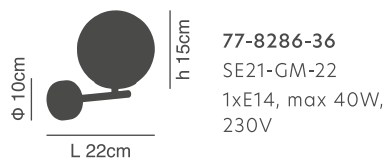

Flake

Gold Matt and Black Wall lamp
Opal Glass