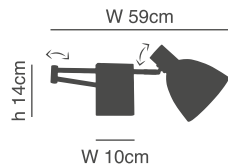

- 77-8376-78
- 77-8384-69
- 77-8367-78

1xE27, max 60W, 230V