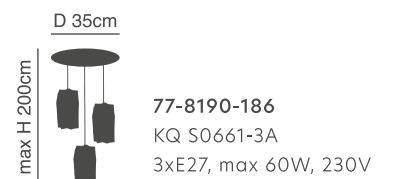

Tangram Black Metal Pendant

Includes hanging set: