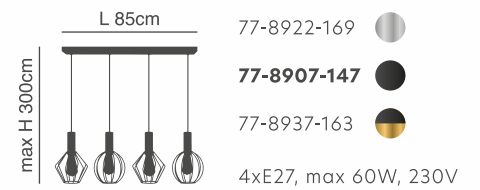

Adept Flex

Nickel Matt, Black and Gold
Matt Pendant. Metal Grid