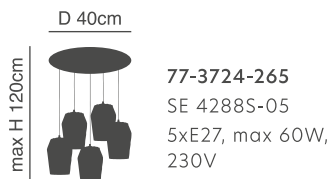

Luca

Handmade Smoked Glass Pendant
Metal Nickel Matt