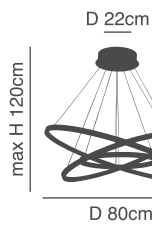

Olympic

Brushed Gold Matt Pendant
Aluminium & Acrylic