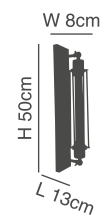

77-2602-68
BD-0312-4
4xE27 Tube 30cm,
max 60W, 230V

77-2161-35
KS2049W-1BK
1xE27 Tube 30cm,
max 60W, 230V