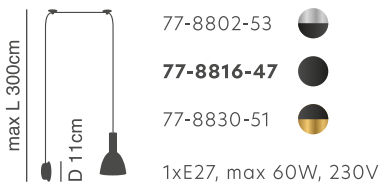

Adept Tube

Nickel Matt, Black and Gold
Matt Pendant. Metal Shade