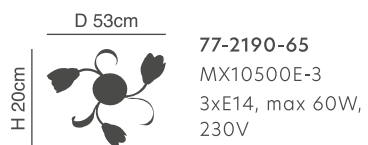

Caren

Metal Ceiling Lamp With Glass
Beige And Green Patina Body