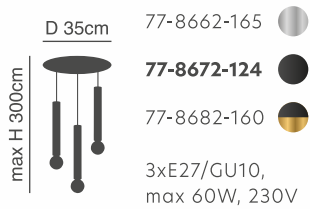

Adept Tube

Nickel Matt, Black and Gold Matt Pendant

Includes E27 to GU10 adapter: