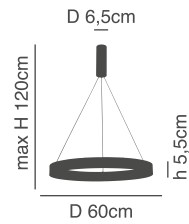

77-8141-260
SE LED SMART 60
LED, 44watt,
3520lumen, 230V