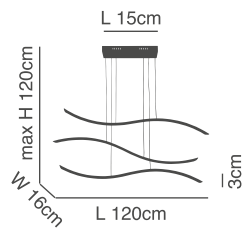

Waves

Brushed Coffee Pendant
Aluminium & Acrylic

77-8130-318
SE LED 120
LED, 84watt,
6720lumen, 230V