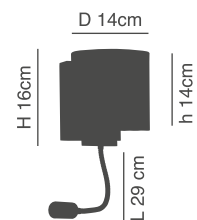

### Angona

Black base, natural wood and black shade.

77-3655-43  
WL17013  
1xE27, max 60W,  
230V

77-3559-31

77-3558-42

**Dea**  
Nickel Mat Wall Lamp  
White Shade

77-3559-31  
SE-120-1A  
1xE14, max 40W,  
230V