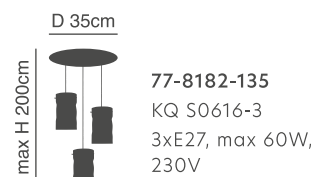

Twist

Smokey Pendant Glass
Metal Nickel Matt

Includes hanging set:

D 12cm