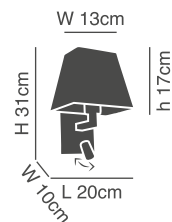

Sara

Nickel Mat Base With
White Shade and Led

77-3583-41
SE 123-2A
1xE27, max 40W, 230V
1x3w, LED, 230V