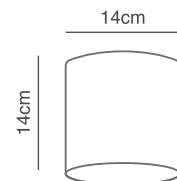

### Adept

Nickel Matt, Black and Gold Wall Lamp  
White, Grey and Brown Fabric Shade

77-8372-72	77-8373-72	77-8374-72
77-8379-63	77-8380-63	77-8874-63
77-8364-72	77-8365-72	77-8873-72

1xE27, max 60W, 230V