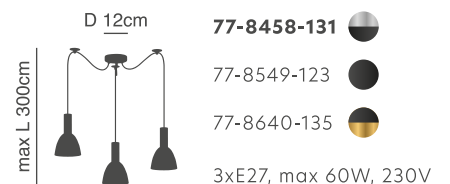

Adept Tube

Nickel Matt, Black and Gold
Matt Pendant. Metal Shade