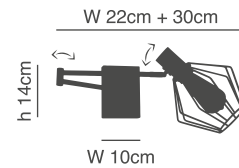

77-8381-64
SE21-BL-52-GR1
1xE27, max 60W,
230V