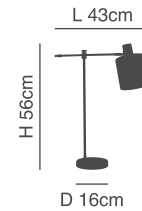

77-8337-69
SE21-GM-36-SH1
1xE27, max 60W,
230V

77-8338-69
SE21-GM-36-SH3
1xE27, max 60W,
230V