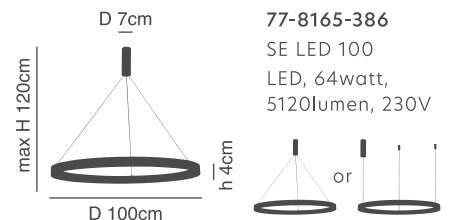

Amarylis

Chrome Pendant
Aluminium & Acrylic

Includes hanging set: