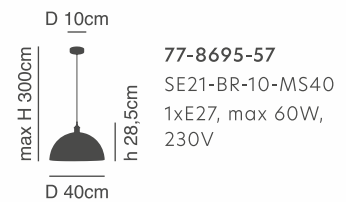

Magnum

Bronze Metal Wall Lamp
with Black Fabric Cable
and Metal Shade