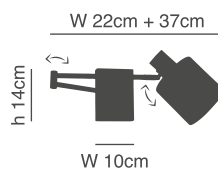

77-8372-72	77-8373-72	77-8374-72
77-8379-63	77-8380-63	77-8874-63
77-8364-72	77-8365-72	77-8873-72

1xE27, max 60W, 230V