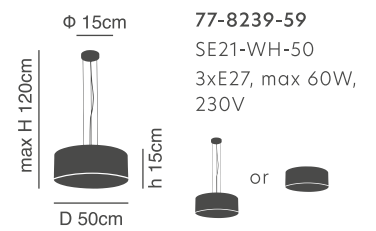

Cozy

White Shade
White Acrylic Cover