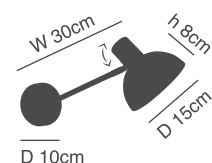

### Adept

Nickel Matt and Black Wall Lamp  
Black Metal Shade

77-8332-46

77-8324-40

1xE27, max 60W, 230V

77-8331-46

77-8323-40

1xE27, max 60W, 230V