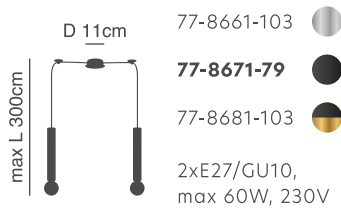

Adept Tube

Nickel Matt, Black and Gold Matt Pendant

Includes E27 to GU10 adapter: