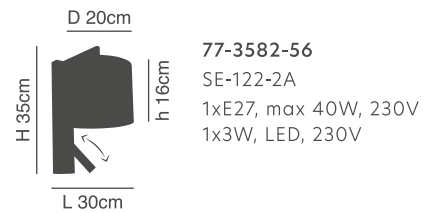

77-3558-42  
SE-120-2A  
1xE14, max 40W, 230V  
LED, 1x3W, 230V

77-3562-46

77-3582-56

**Lucas**

Nickel Mat Wall Lamp  
White Shade

77-8273-52

**David**  
Nickel Matt lamp  
with Switcher

77-8273-52  
SE21-NM-33  
1xE27, max 60W, 230V