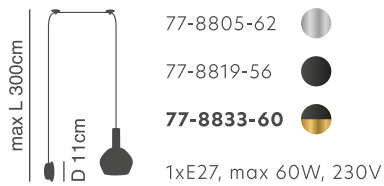

Adept Tube

Nickel Matt, Black and Gold Matt Pendant
Smoked Glass