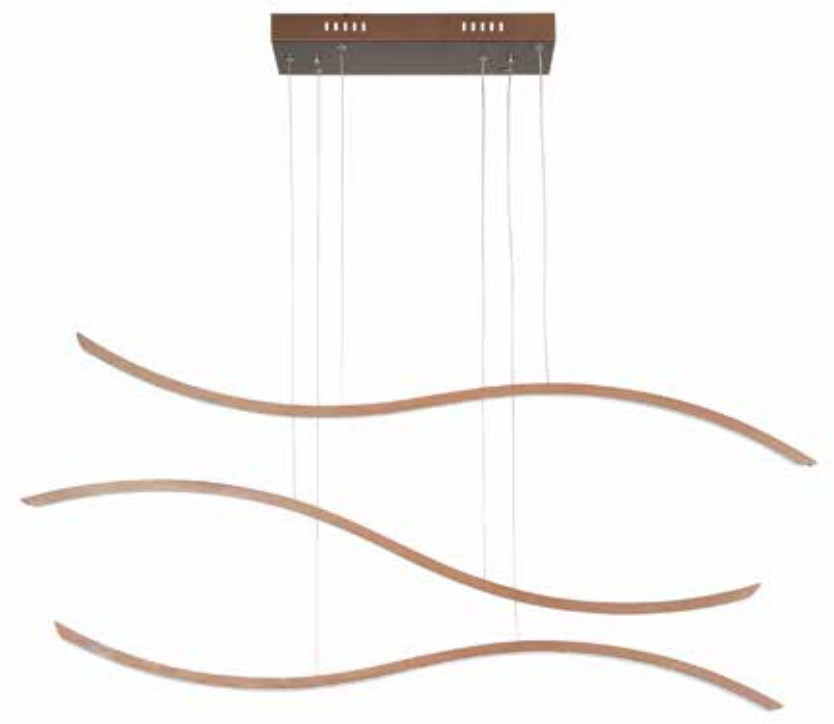

Waves

Brushed Coffee Pendant
Aluminium & Acrylic

77-8130-318
SE LED 120
LED, 84watt,
6720lumen, 230V