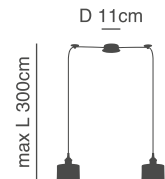

77-8896-41
SE21-BR-B10-BL1W-MS1
1xE27, max 60W,
230V

77-8763-73
SE21-BR-B10-BL2-MS1
2xE27, max 60W,
230V