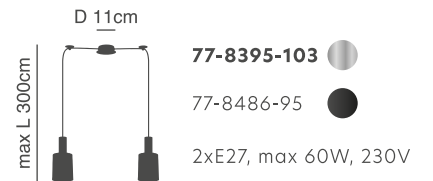

Adept Tube

Nickel Matt, Black and
Pendant Smoked Glass