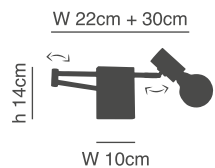

77-8279-64
SE21-GM-52
1xE27, max 60W,
230V