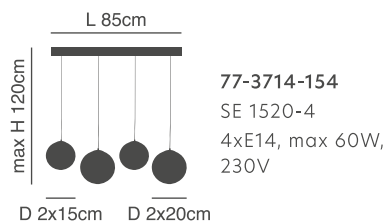

## Twist

Smokey Pendant Glass  
Metal Nickel Matt

Includes hanging set:

D 12cm

77-3713-117

77-3714-154

77-3715-189

**Alessia**  
White Opal Glass Pendant  
Metal Chrome Body