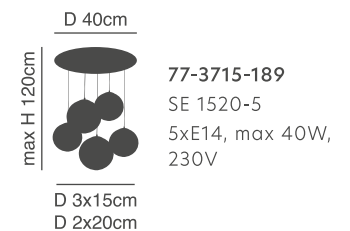

## Twist

Smokey Pendant Glass  
Metal Nickel Matt

Includes hanging set:

D 12cm

77-3713-117

77-3714-154

77-3715-189

**Alessia**  
White Opal Glass Pendant  
Metal Chrome Body