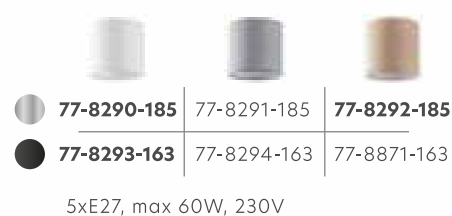

## Adept Tube

Nickel Matt, Black and Gold Matt Pendant

Includes E27 to GU10 adapter:

**Adept**  
 Nickel Matt and  
 Black Metal Pendant  
 White, Grey and  
 Brown Fabric Shade

77-8797-47

77-8599-81

77-8428-34