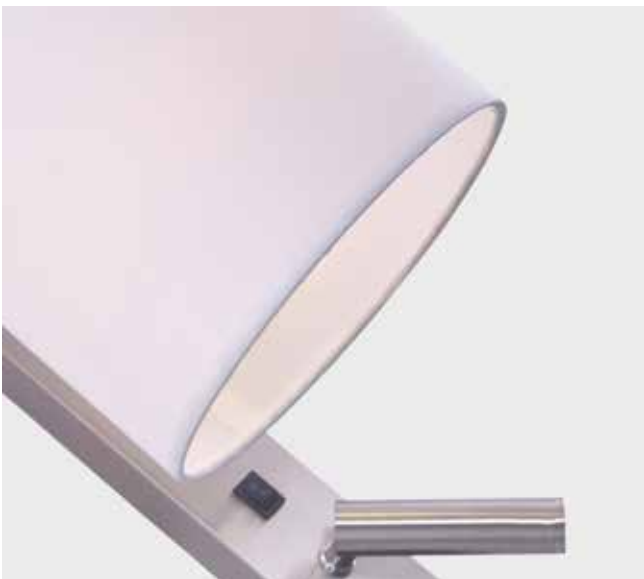

77-3558-42  
SE-120-2A  
1xE14, max 40W, 230V  
LED, 1x3W, 230V

77-3562-46

77-3582-56

**Lucas**

Nickel Mat Wall Lamp  
White Shade

77-8273-52

**David**  
Nickel Matt lamp  
with Switcher

77-8273-52  
SE21-NM-33  
1xE27, max 60W, 230V