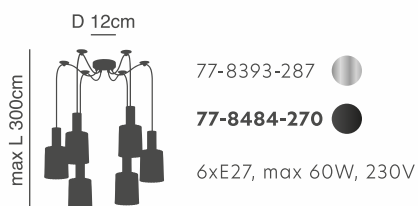

Adept Tube

Nickel Matt, Black and
Pendant Smoked Glass