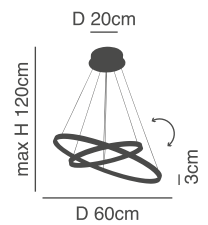

77-8122-467
SE LED 80-60-40
LED, 117watt,
9360lumen, 230V