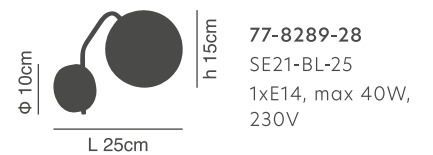

Flake

Gold Matt and Black Wall lamp
Opal Glass