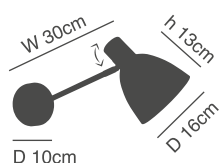

77-8332-46

77-8324-40

1xE27, max 60W, 230V