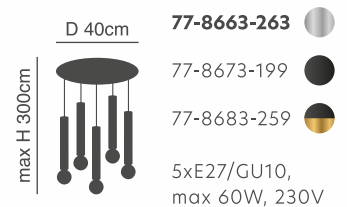

Adept Tube

Nickel Matt, Black and Gold Matt Pendant

Includes E27 to GU10 adapter: