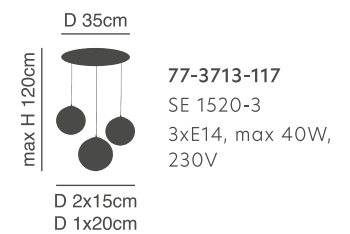

## Twist

Smokey Pendant Glass  
Metal Nickel Matt

Includes hanging set:

D 12cm

77-3713-117

77-3714-154

77-3715-189

**Alessia**  
White Opal Glass Pendant  
Metal Chrome Body