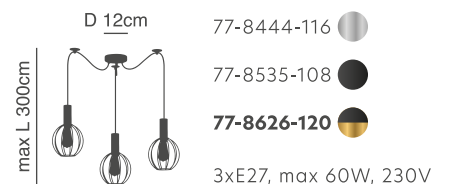

Adept Tube

Nickel Matt, Black and Gold
Matt Pendant. Metal Grid