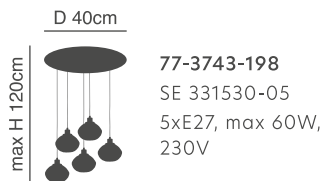

Adele

Handmade Cognac Glass
Chrome Suspension
Metal Nickel Matt