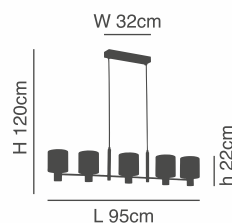

Adept
Nickel Matt and
Black Metal Pendant
White, Grey and
Brown Fabric Shade