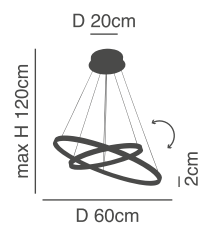

77-8131-399
SE LED 80-60-40
LED, 131watt,
10480lumen, 230V