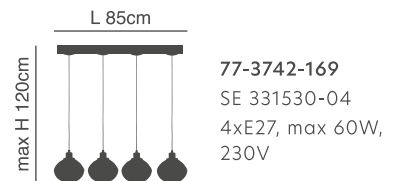

Adele

Handmade Cognac Glass
Chrome Suspension
Metal Nickel Matt