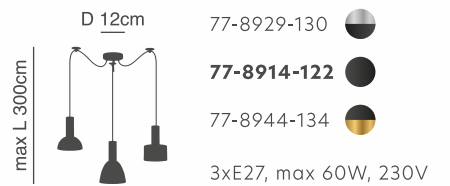

Adept Flex

Nickel Matt, Black and Gold
Matt Pendant. Metal Shade