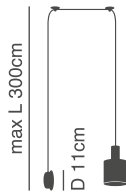

Adept Tube

Nickel Matt, Black and Gold Matt Pendant White, Grey and Brown Fabric Shade

	77-8796-47	77-8797-47	77-8798-47
	77-8810-41	77-8811-41	77-8812-41
	77-8824-45	77-8825-45	77-8826-45

1xE27, max 60W, 230V