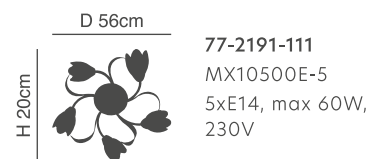

Caren

Metal Ceiling Lamp With Glass
Beige And Green Patina Body