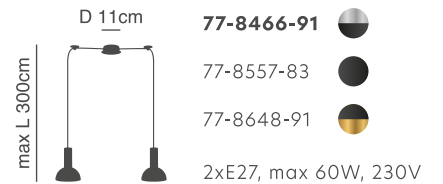

Adept Tube

Nickel Matt, Black and Gold
Matt Pendant. Metal Shade