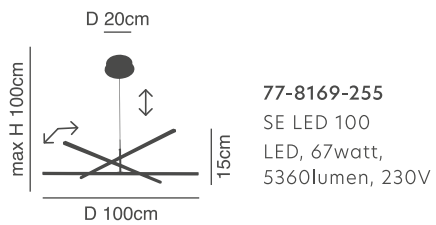

Recta

Chrome Pendant/Ceiling
Aluminium & Acrylic