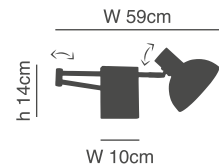

### Adept

Nickel Matt, Black and Gold Wall Lamp  
White, Grey and Brown Fabric Shade

- 77-8376-78
- 77-8384-69
- 77-8367-78

1xE27, max 60W, 230V

- 77-8375-78
  - 77-8383-69
  - 77-8366-78
- 1xE27, max 60W, 230V