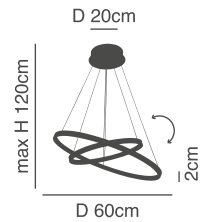

77-8133-359
SE LED 80-60-40
LED, 131watt,
10480lumen, 230V