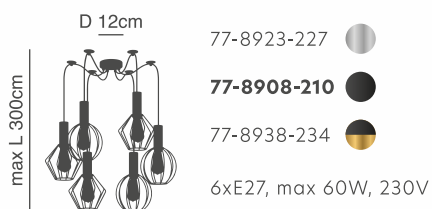

Adept Flex

Nickel Matt, Black and Gold
Matt Pendant. Metal Grid