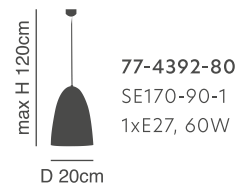

Amila - Faruq

Chrome perforated metal pendant