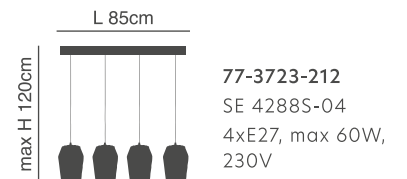

Luca

Handmade Smoked Glass Pendant
Metal Nickel Matt