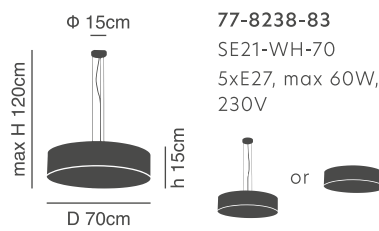

Cozy

White Shade
White Acrylic Cover