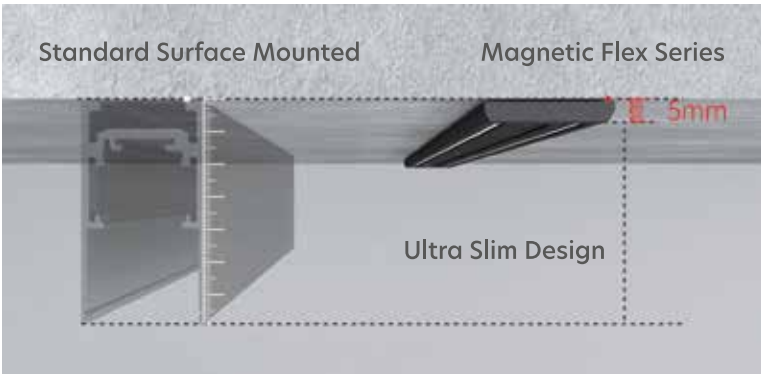

Magnetic Flex Track

Slim Surface Mounted Aluminum Black Rail
Male-Female Micro USB Connectors

L 30cm   77-8989-16

Includes Micro USB Connectors

L 60cm   77-8990-24

L 120cm   77-8991-33

Connectors Micro USB

77-8993-11
Four way female X connector

77-8992-8
Corner female L connector

77-8995-8
Male connector
Converting female to male