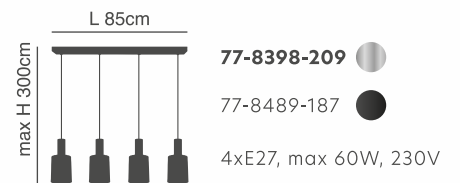

Adept Tube

Nickel Matt, Black and
Pendant Smoked Glass