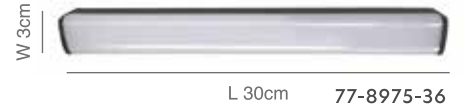

### Magnetic Flex Driver

LED Surface Mountain Driver 100W AC220V to 48V  
Includes Male-Female Micro USB Connectors

77-8994-66

**Magnetic Flex Lightings**

Surface Mounted Black Aluminum and PC  
Magnetic Lighting System