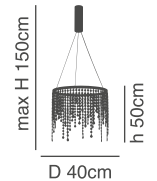

Includes hanging set:

D 6,5cm
77-8135-170
SE LED 40
LED, 27watt,
2160lumen, 230V