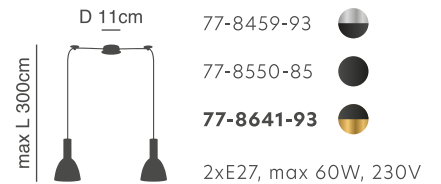

Adept Tube

Nickel Matt, Black and Gold
Matt Pendant. Metal Shade