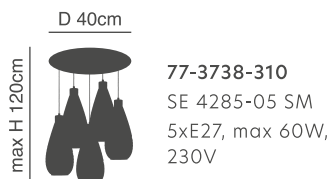

Dario

Smoked Glass Pendant
Metal Nickel Matt