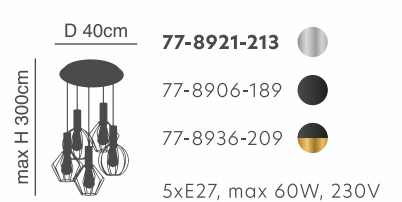

Adept Flex

Nickel Matt, Black and Gold
Matt Pendant. Metal Grid