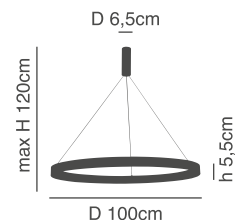

### Amaya

Black Satin Pendant  
Aluminium & Acrylic

Includes hanging set:

77-8138-260  
SE LED **SMART** 60  
LED, 44watt,  
3520lumen, 230V

77-8139-296  
SE LED **SMART** 80  
LED, 56watt,  
4480lumen, 230V