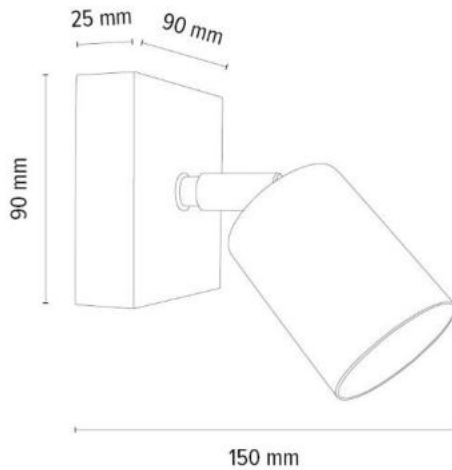

**MADE IN
EUROPE**

2910174

MONALOO Wall Lamp 1xGU10 Max.5W Ra 90

Material: Oak Wood/Oiled Oak

Black Metal