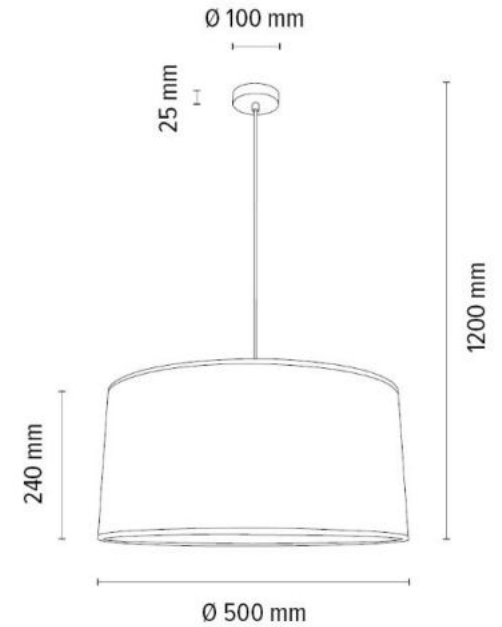

**MADE IN
EUROPE**

1017400511529

BENITA Pendant Lamp 1xE27 Max.40W

Material: Oak Wood/Oiled Oak

Cable: Transparent PVC

Shade: Cream-Silver Copter