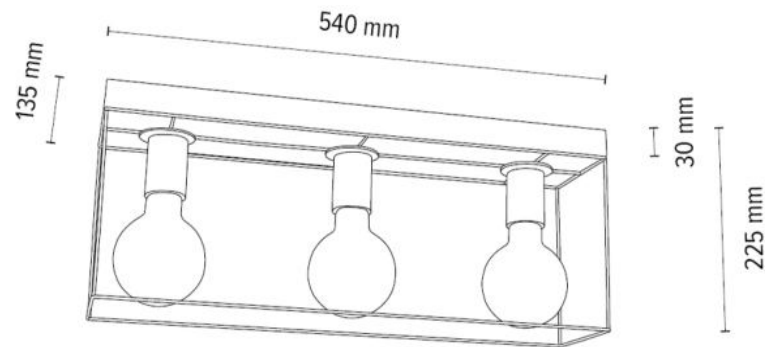

**MADE IN
EUROPE**

919408374

GRETTER Ceiling/Wall lamp 3xE27 Max.60W

Material: Oak Wood/Oiled Oak

Shade: Black Metal