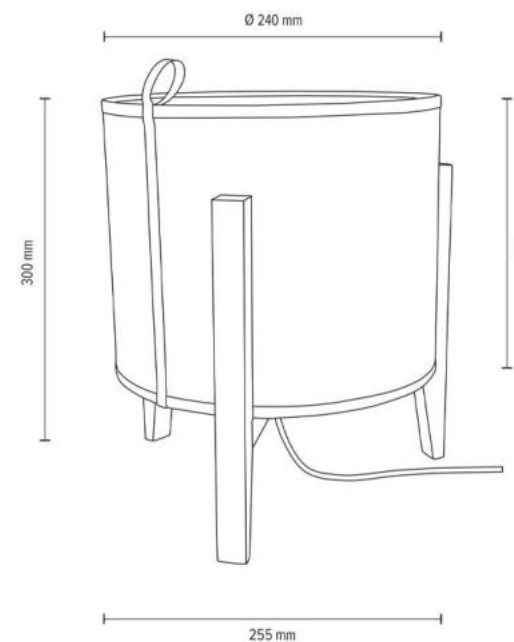

**MADE IN
EUROPE**

72709174

CASIOPEA Table Lamp 1xE27 Max. 40W

Material: Oak Wood/Oiled Oak

Cable: Black Fabric

Shade: Beige Linen

**MADE IN
EUROPE**

72719174