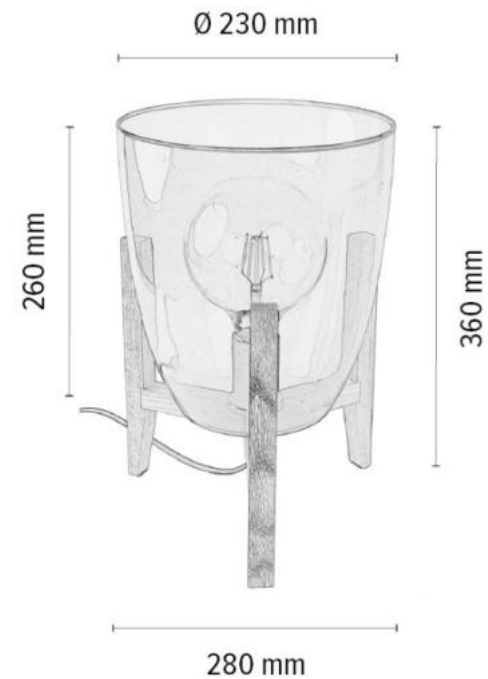

Shade: Smoked glass

**MADE IN
EUROPE**

7017403921541

CAMPANA Table Lamp 1xE27 Max. 60W

Material: Oak Wood/Oiled Oak

Cable: Black PVC

Shade: **Smoked glass**

**MADE IN
EUROPE**