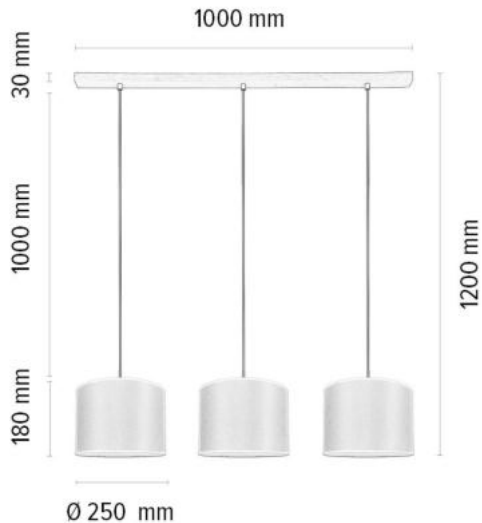

**MADE IN
EUROPE**

1037400811551

BENITA Pendant Lamp 3xE27 Max.40W

Material: Oak Wood/Oiled Oak

Cable: Black Fabric

Shade: Brown-Black-Golden Copter
with black ribbon