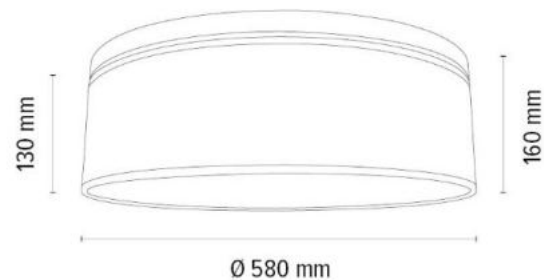

**MADE IN
EUROPE**

Lamp shade fixed
to magnets

47915874

BOHO Ceiling/Wall lamp 4xE27 Max.25W

Material: Oak Wood/Oiled Oak

Shade: Beige Linen

Easy assembling on magnets

You can find other products from the Boho family in the BRITOP Made in EUROPE catalog page 422-423