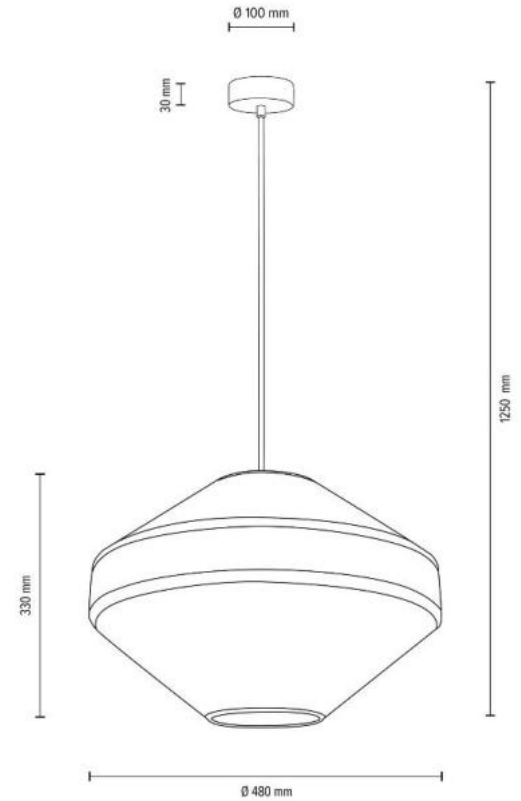

**MADE IN
EUROPE**

16990174

AMIGO Pendant Lamp 1xE27 Max.60W

Material: Oak Wood/Oiled Oak

Cable: Black Fabric

Shade: Beige Linen/Black Chintz