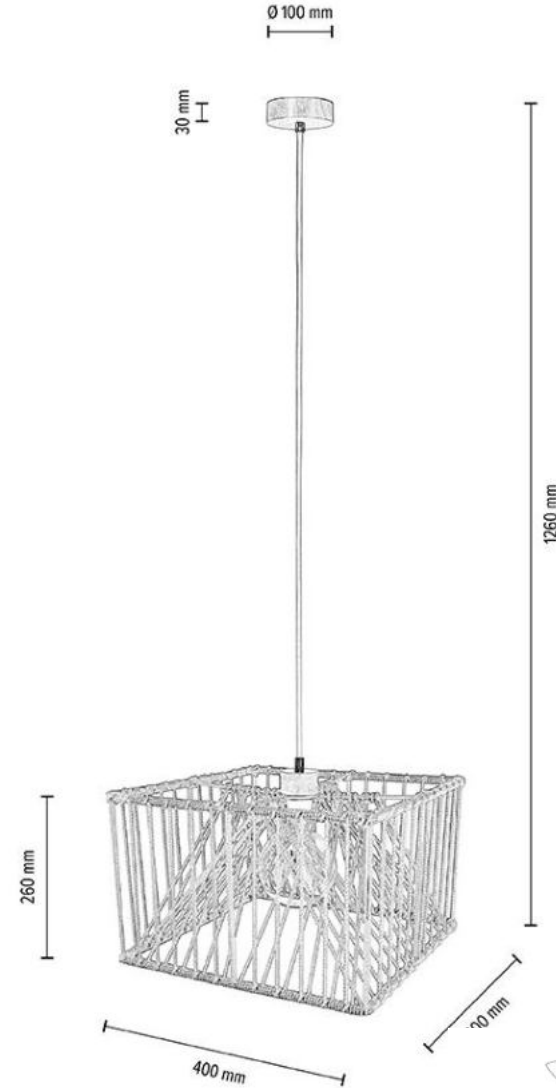

Shade: Creamy Braided Cotton Cord

**MADE IN
EUROPE**

184717174

REVE Pendant Lamp 1xE27 Max.15W LED

Material: Oak Wood/Oiled Oak

Cable: Natural Fabric

Shade: Creamy Braided Cotton Cord

BRITOP
LIGHTING