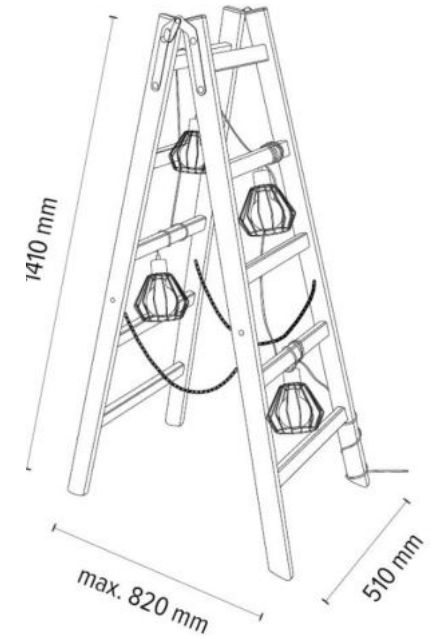

Material: Pine Wood/ Stained Pine Brown

Cable: Black PVC

Shade: Black Metal

**MADE IN
EUROPE**

184917174

REVE Pendant Lamp 2xE27 Max.15W LED

Material: Oak Wood/Oiled Oak

Cable: Natural Fabric