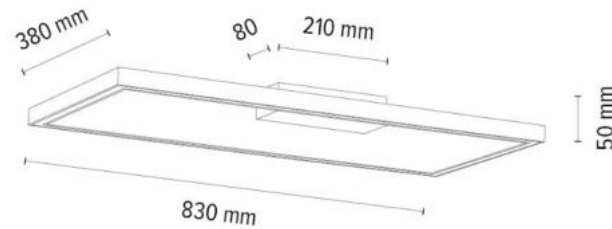

**MADE IN
EUROPE**

4017402000000

RAMME BLACK Ceiling/Wall Lamp 1xLED
Samsung 24V Integrated 34W 4950lm 3000K

Material: Oak Wood/Oiled Oak

Metal/Black

Klick&Dim