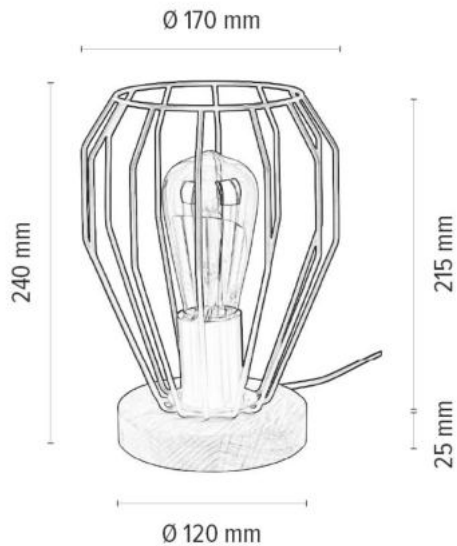

**MADE IN
EUROPE**

7633974

TENLA Table Lamp 1xE27 Max.25W

Material: Oak wood/Oiled Oak

Cable: Black PVC

Shade: Black Metal