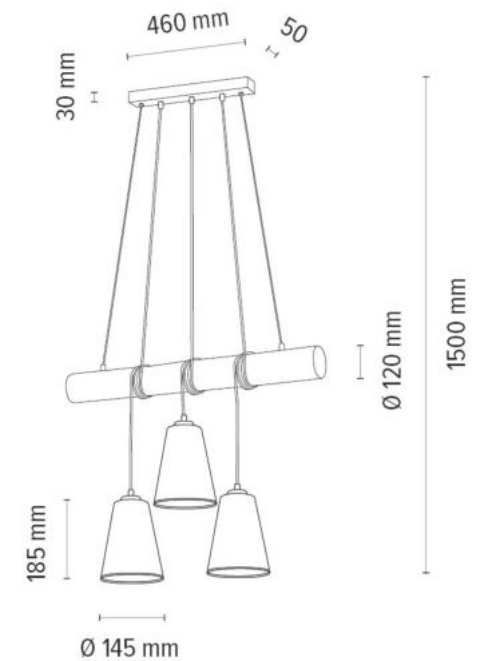

**MADE IN
EUROPE**

691147356

TRABO CARLOS Pendant Lamp 3xE27 Max.25W

Material: Pine Wood/Stained Pine Walnut

Metal/Black

Cable: Black PVC

Shade: White Chintz