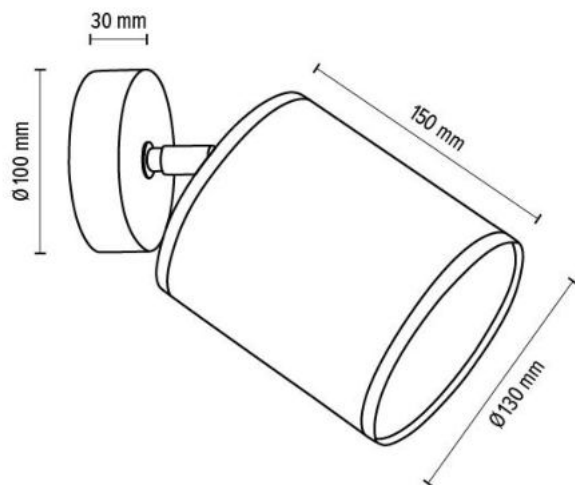

**MADE IN
EUROPE**

66791174

BOHO Wall/Ceiling lamp 1xE27 Max.25W

Material: Oak Wood/Oiled Oak

Shade: Beige Linen with black ribbon

You can find other products from the Boho family in the BRITOP Made in EUROPE catalog page 424-439