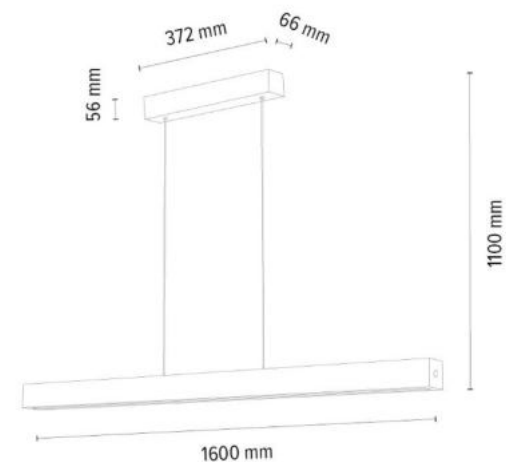

**MADE IN
EUROPE**

1037410300000

LEON Pendant lamp 3xLED Samsung
24V Integrated 58W 8824lm 3000K

Material: Oak Wood/ Oiled Oak

Metal/ Stainless Steel

Cable: Transparent PVC

Touch Dimmer

Adjustable Suspension Height

The light in the up and down position

Touch dimmer