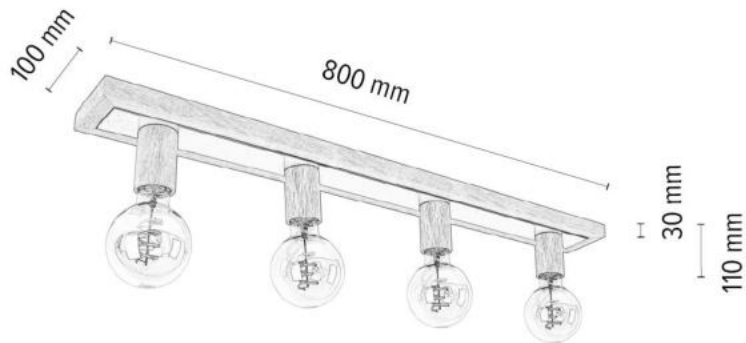

**MADE IN
EUROPE**

4027405500000

BELLARO Ceiling Lamp 4xE27 Max.15W

Material: Oak Wood/Oiled Oak

Shade: White Metal