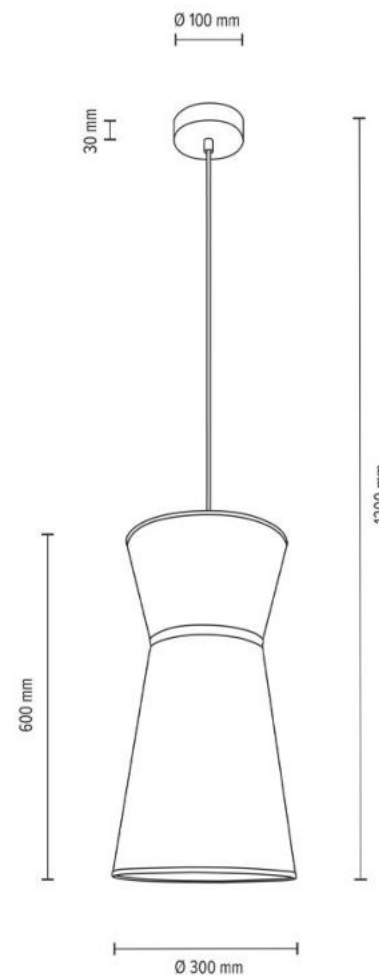

**MADE IN
EUROPE**

1017408311678

AMIGO Pendant Lamp 1xE27 Max.25W

Material: Oak Wood/Oiled Oak

Cable: Black Fabric

Shade: Beige Linen with black ribbon