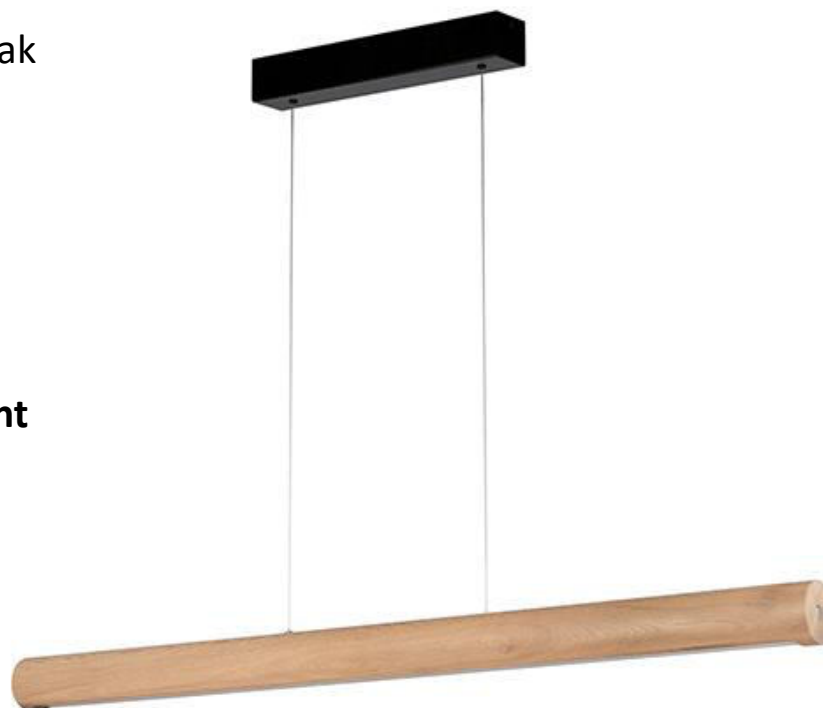

Material: Oak Wood/Oiled Oak

Metal/Black

Cable: Transparent PVC

Touch Dimmer

Adjustable Suspension Height

Touch dimmer

**MADE IN
EUROPE**

1017410200000