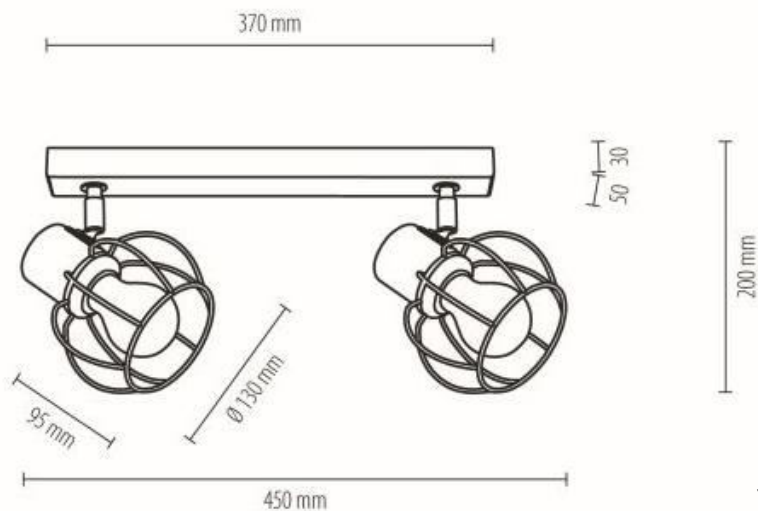

**MADE IN
EUROPE**

2020211831186

PHIPHI Ceiling lamp 2xE27 Max.25W

Material: Oak Wood/Oiled Oak – Metal/White

Shade: White Metal

You can find other products from the PHIPHI family in the BRITOP Made in EUROPE catalog page 270-273