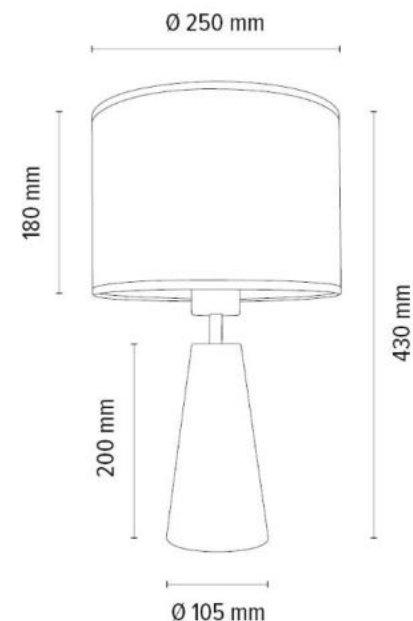

**MADE IN
EUROPE**

7017403211546

MERCEDES Table lamp 1xE27 Max.40W

Material: Oak Wood/ Oiled Oak

Metal/ Satin

Cable: Anthracite Fabric

Shade: White Copter