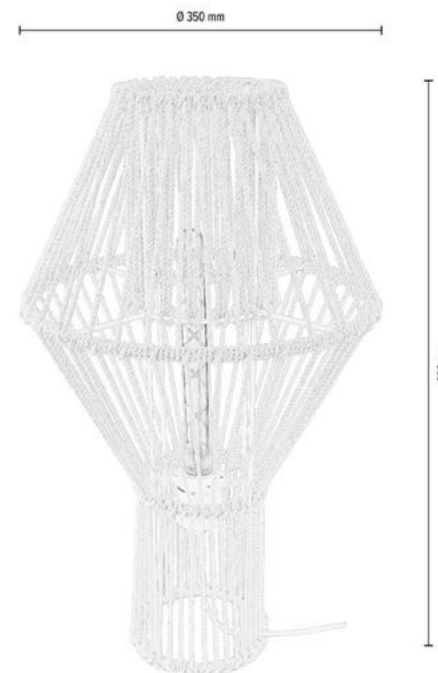

**MADE IN
EUROPE**

8847199

REVE Table Lamp 1xE27 Max.15W LED

Material: Braided Cotton Cord

Cable: Natural Fabric

Shade: Creamy Braided Cotton Cord