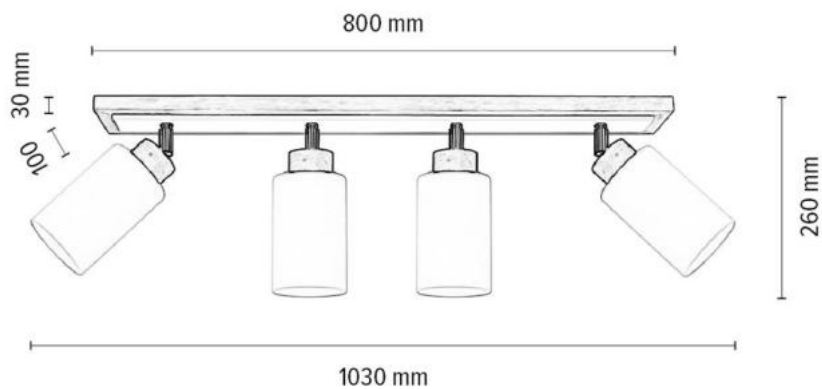

**MADE IN
EUROPE**

2047405320770

BELLA Ceiling lamp 4xE27 max. 60W

Material: Oak Wood/Oiled Oak

Metal/White

Shade: White Glass