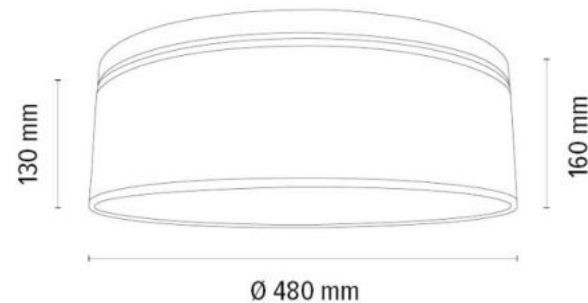

Easy assembling on magnets