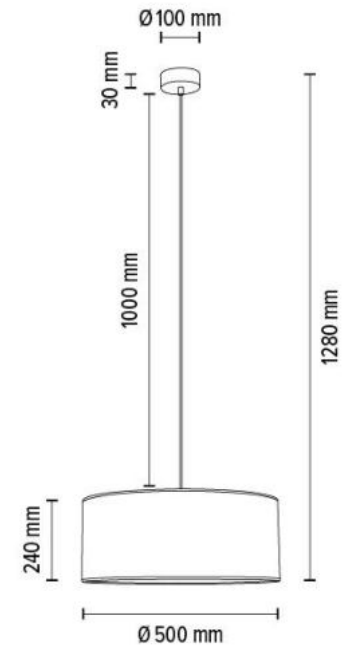

**MADE IN
EUROPE**

1017414010025

NEGRO Pendant lamp 1xE27 Max.60W

Material: Oak Wood/Oiled Oak

Cable: Black PVC

Shade: Natural Linen with black ribbon