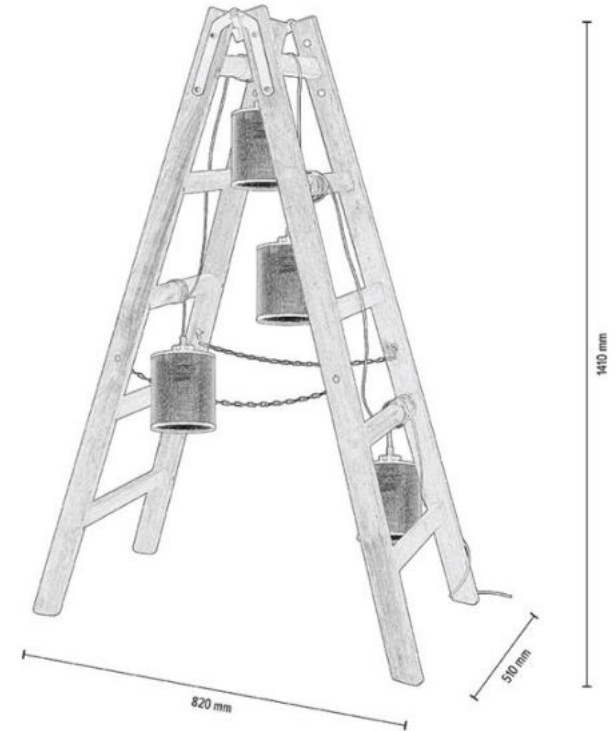

**MADE IN
EUROPE**

1249451

ESKALO Floor Lamp 4xE27 Max.15W LED

Material: Pine Wood/ Stained Pine
Brown

Cable: Black PVC

Shade: Multicolor Cow Fabric