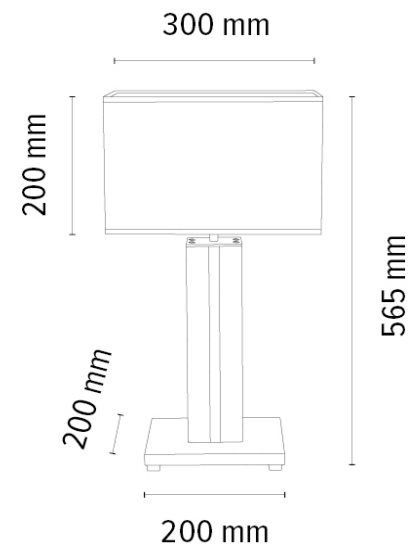

You can find other products from the Flame family in the BRITOP Made in EUROPE catalog page 186-179