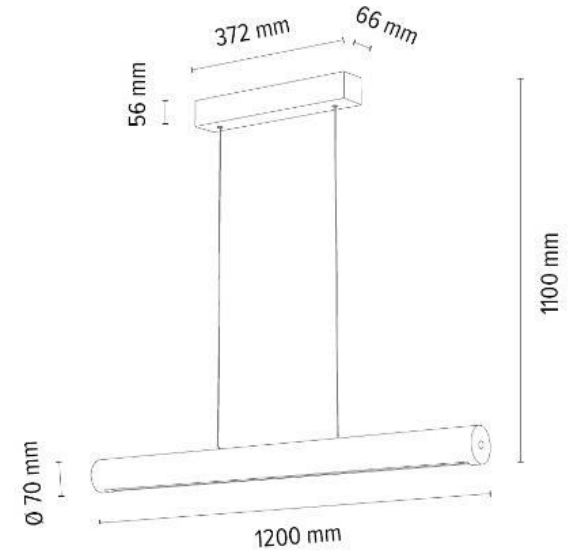

Material: Oak Wood/Oiled Oak

Metal/Stainless Steel

Cable: Transparent PVC

Touch Dimmer

Adjustable Suspension Height

Touch dimmer

**MADE IN
EUROPE**

101741150000