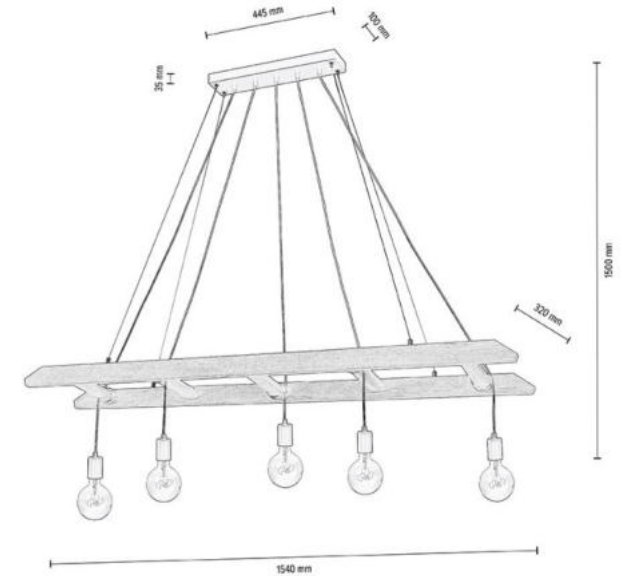

Cable: Black PVC

**MADE IN
EUROPE**

7219551

ESKALO Pendant lamp 5xE27 Max.60W

Material: Pine Wood/Stained Pine Brown

Metal/Black

Cable: Black PVC

**MADE IN
EUROPE**