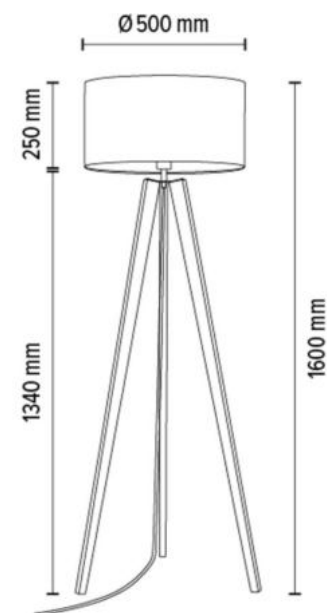

**MADE IN
EUROPE**

6017404710077

BOHO Floor lamp 1xE27 Max.60W

Material: Oak wood/Oiled Oak

Metal/Black

Cable: Black PVC

Shade: Beige Linen with black ribbon

You can find other products from the Boho family in the BRITOP Made in EUROPE catalog page 424-439