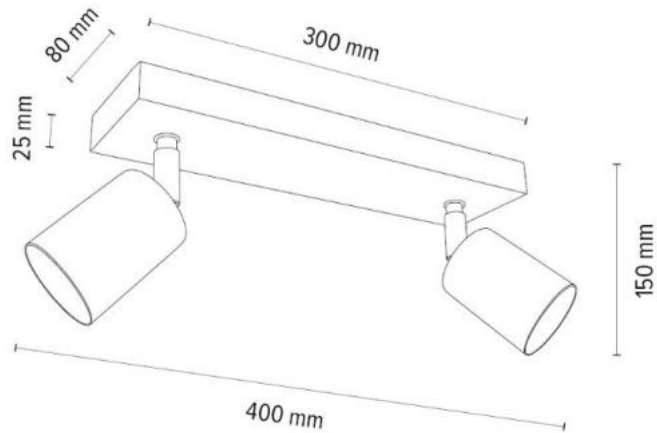

**MADE IN
EUROPE**

2910274

MONALOO Ceiling Lamp 2xGU10 Max.5W Ra 90

Material: Oak Wood/Oiled Oak

Black Metal