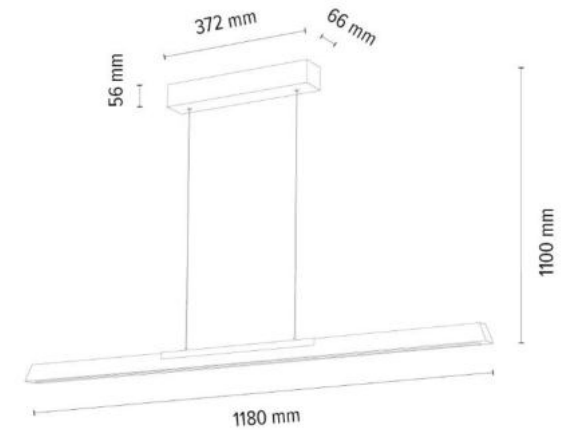

**MADE IN
EUROPE**

1017401600000

JONAS BLACK Pendant lamp 1xLED Samsung
24V Integrated 16,5W 2367lm 3000K

Material: Oak Wood/Oiled Oak

Metal/Black

Touch Dimmer

Adjustable Suspension Height

Touch dimmer