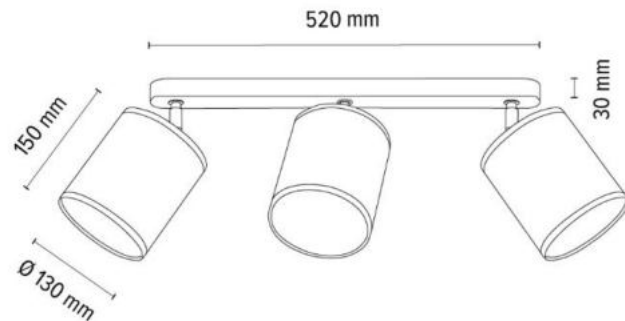

**MADE IN
EUROPE**

2037404410796

HONUS Ceiling lamp 3xE27
Max.25W

Material: Oak Wood/Oiled Oak

Shade: Golden Wallpaper