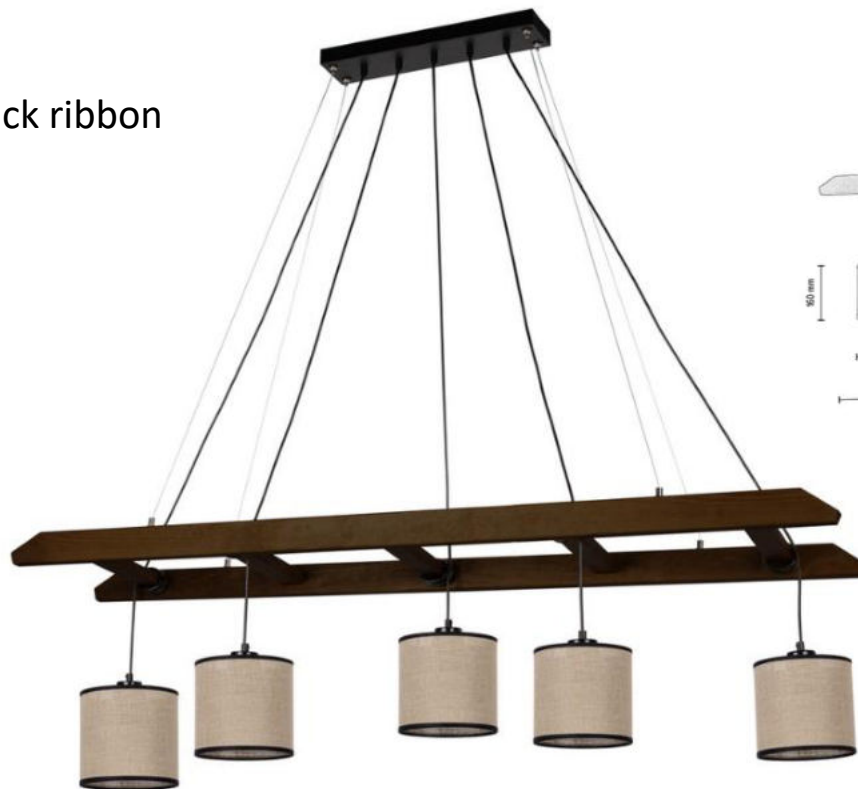

Cable: Black PVC

Shade: Natural Linen with black ribbon

**MADE IN
EUROPE**

7739556

ESKALO Pendant lamp 5xE27 Max.25W

Material: Pine Wood/ Stained Pine Walnut

Cable: Black PVC

Shade: Natural Linen with black ribbon