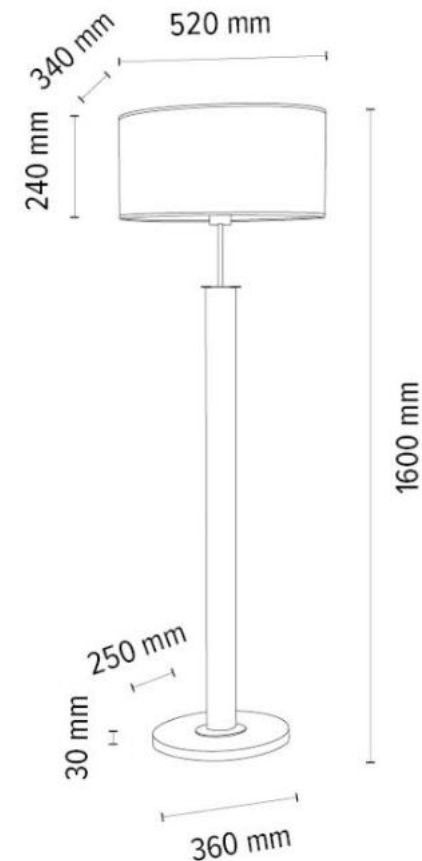

**MADE IN
EUROPE**

6017400211526

MERCEDES Floor lamp 1xE27 Max.60W

Material: Oak Wood/ Oiled Oak

Metal/ Satin

Cable: Anthracite PVC

Shade: Cream-Silver Copter