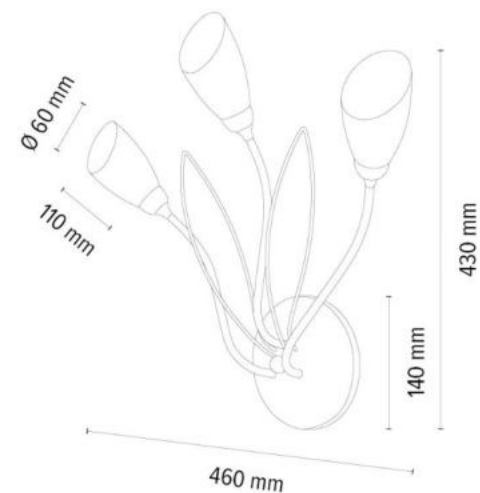

**MADE IN
EUROPE**

2030201720037

GLORIOSA Wall lamp 3xG9 Max.6W LED

Material: Metal/White

Shade: White Glass