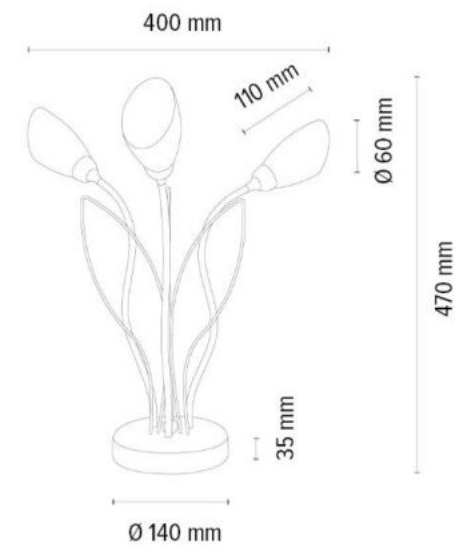

Cable: Black PVC

Shade: White Glass

**MADE IN
EUROPE**

7030401620037

GLORIOSA Table lamp 3xG9 Max.6W LED

Material: Metal/Black

Cable: Black PVC

Shade: **White Glass**