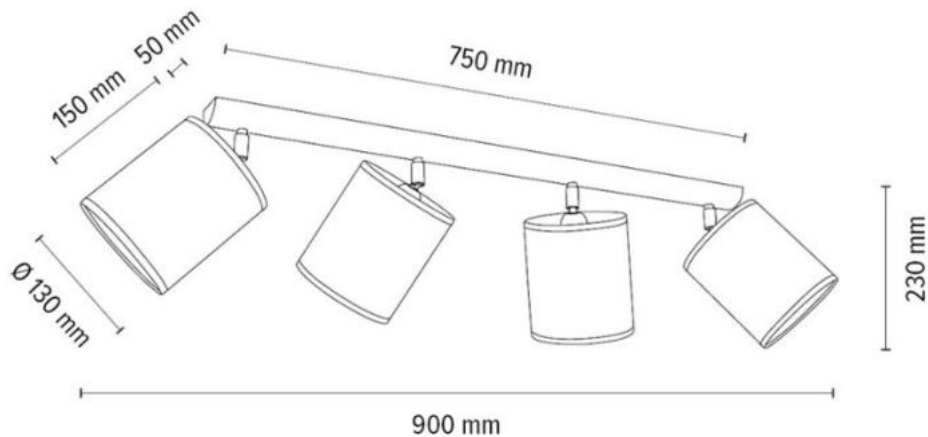

**MADE IN
EUROPE**

2047401011553

BENITA Ceiling Lamp 4xE27 Max.25W

Material: Oak Wood/Oiled Oak

Metal/Chrome

Shade: Brown-Black-Golden Copter
with black ribbon