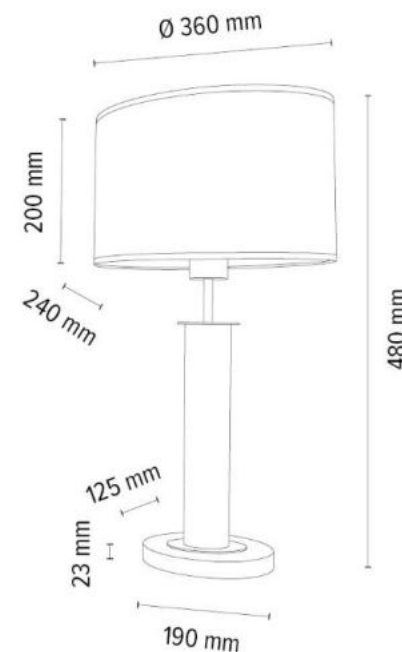

**MADE IN
EUROPE**

7017400111557

MERCEDES Table lamp 1xE27 Max.40W

Material: Oak Wood/ Oiled Oak

Metal/ Satin

Cable: Anthracite PVC

Shade: White Copter