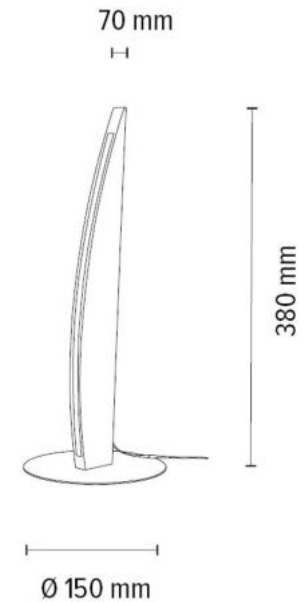

7017404200000

DUBAI Table Lamp 1xLED Samsung
24V Integrated 4W 360lm 3000K

Material: Oak Wood/Oiled Oak

Metal/Stainless Steel

Cable: Black PVC

Touch Dimmer

Touch dimmer

**MADE IN
EUROPE**