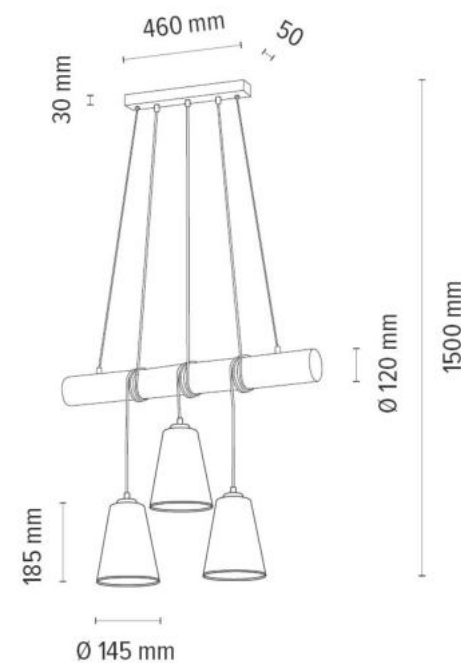

**MADE IN
EUROPE**

691146356

TRABO CARLOS Pendant Lamp 3xE27 Max.25W

Material: Pine Wood/Stained Pine Walnut

Metal/Black

Cable: Black PVC

Shade: Black Chintz