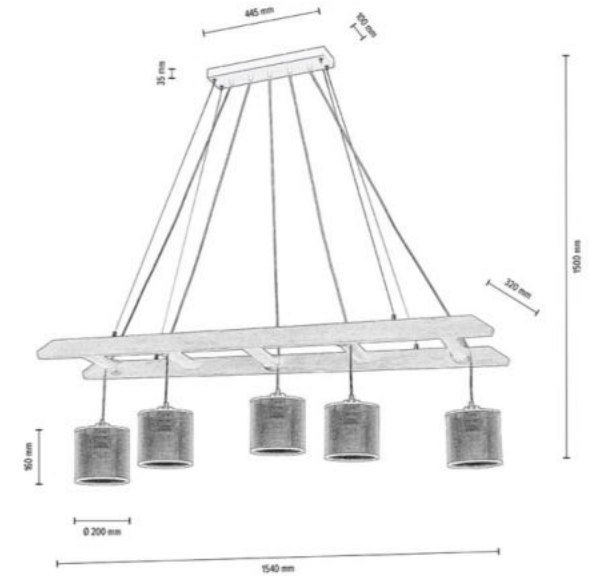

**MADE IN
EUROPE**

7749441

ESKALO Pendant lamp 5xE27 Max.25W

Material: Pine Wood/Stained Pine
Brown

Cable: Black PVC

Shade: Multicolor Cow Fabric