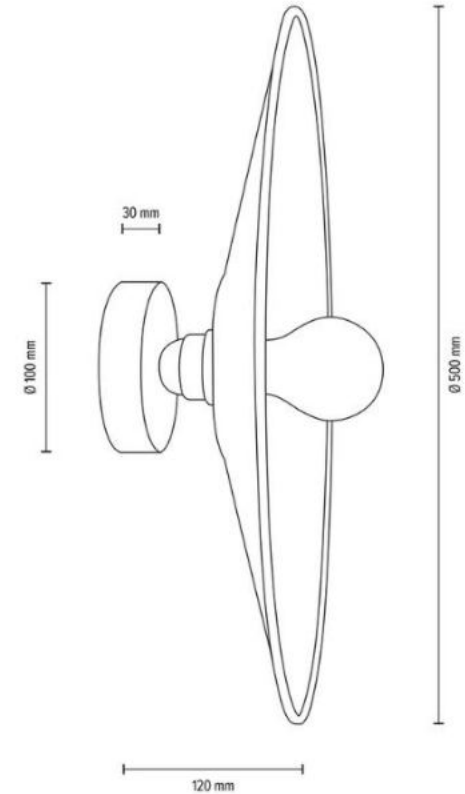

**MADE IN
EUROPE**

28949174

HATTU Wall lamp with cable and plug&swich
1xE27 Max.25W

Material: Oak Wood/Oiled Oak

Cable: Black Fabric

Shade: Black Chintz