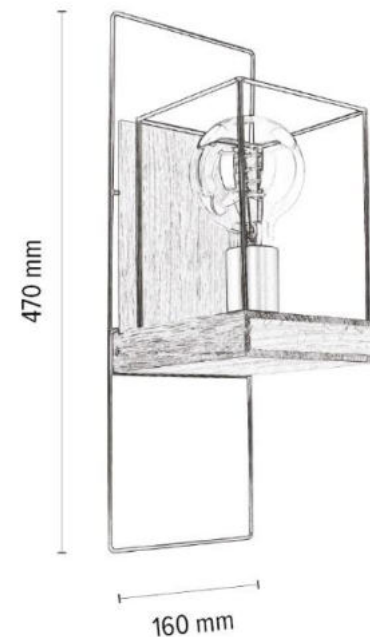

**MADE IN
EUROPE**

91941104

GRETTER Ceiling/Wall lamp 1xE27
Max.25W

Material: Oak Wood/Oiled Oak

Shade: Black Metal