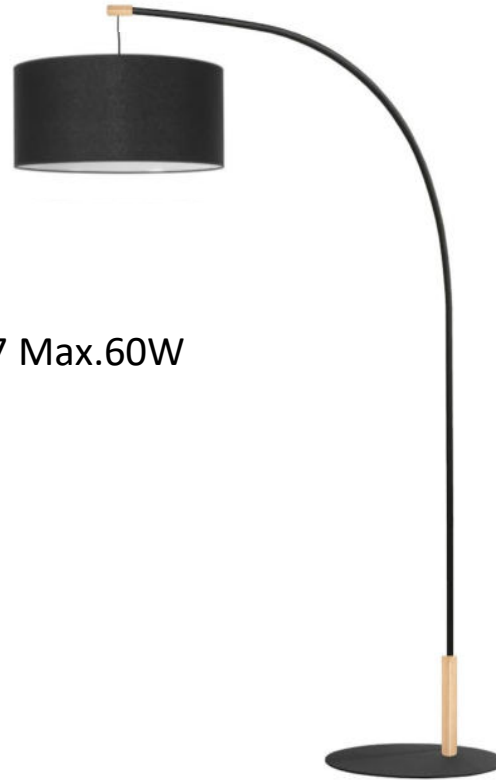

Cable: White Fabric

Shade: Natural Linen

**MADE IN
EUROPE**

6010404011407

BRINDILLE Floor Lamp 1xE27 Max.60W

Material: Metal/Black

Oak Wood/Oiled Oak

Cable: White Fabric

Shade: White Chintz

**MADE IN
EUROPE**

6010404010408

BRINDILLE Floor Lamp 1xE27 Max.60W

Material: Metal/Black

Oak Wood/Oiled Oak

Cable: Black Fabric

Shade: Black Chintz

**MADE IN
EUROPE**

73709174

CASIOPEA Table Lamp 1xE27 Max. 40W

Material: Oak Wood/Oiled Oak

Cable: Black Fabric

Shade: Beige Jute

**MADE IN
EUROPE**

73719174