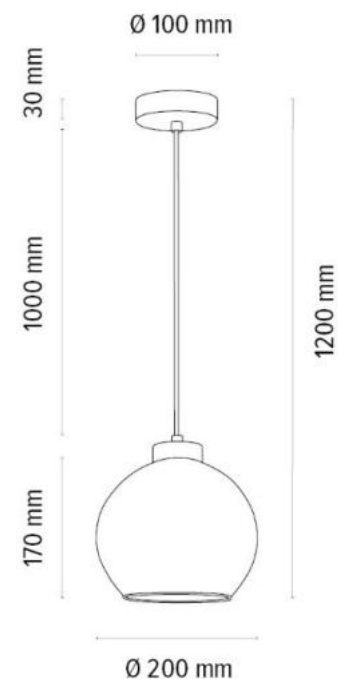

**MADE IN
EUROPE**

1017406921265

LAGUNA Pendant lamp 1xE27 Max.60W

Material: Oak Wood/ Oiled Oak

Cable: Transparent PVC

Shade: Smoked Glass