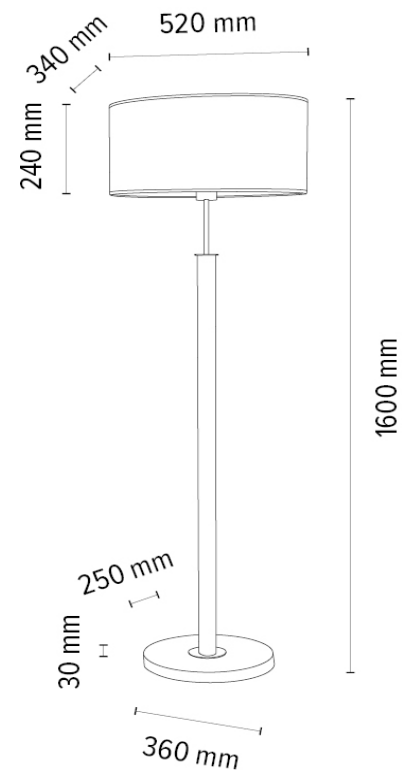

**MADE IN
EUROPE**

6017400111526

MERCEDES Floor lamp 1xE27 Max.60W

Material: Oak Wood/ Oiled Oak

Metal/ Satin

Cable: Anthracite PVC

Shade: Cream-Silver Copter