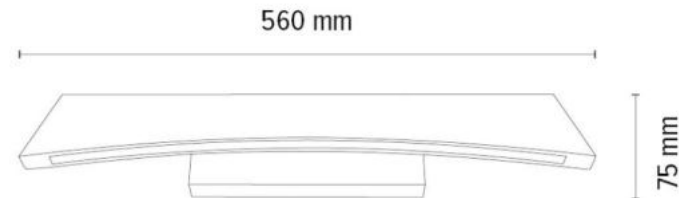

Touch Dimmer