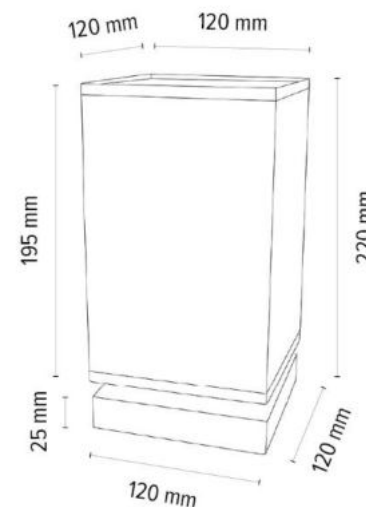

**MADE IN
EUROPE**

7561174

PURO Table Lamp 1xE27 Max.25W

Material: Oak Wood/Oiled Oak

Cable: Transparent PVC

Shade: White Chintz