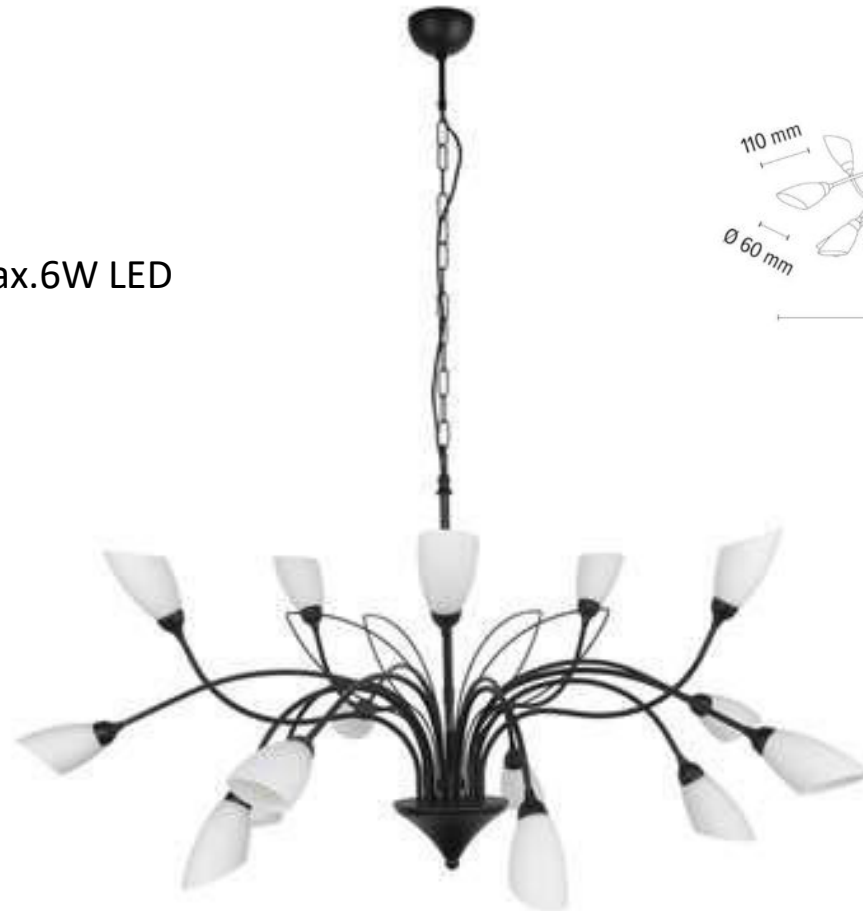

**MADE IN
EUROPE**

1150404420037

GLORIOSA Pendant lamp 15xG9 Max.6W LED

Material: Metal/Black

Cable: Black PVC

Shade: White Glass