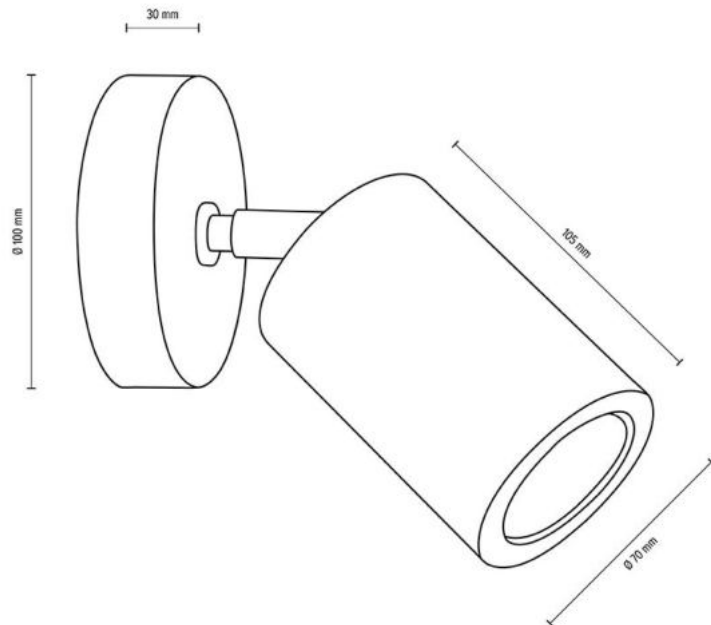

**MADE IN
EUROPE**

3911174

**Matti Wall Lamp Incl.1xGU10 Max.5W Ra90
320lm 2700K**

Material: Oak Wood/Oiled Oak

Metal/Black