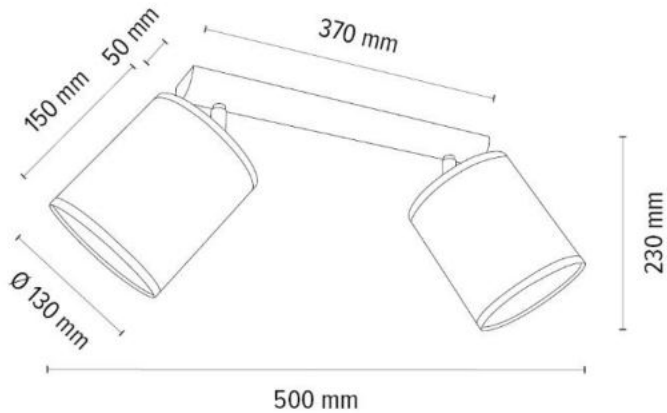

**MADE IN
EUROPE**

2027400411549

BENITA Ceiling Lamp 2xE27 Max.25W

Material: Oak Wood/Oiled Oak

Metal/Chrome

Shade: White Copter