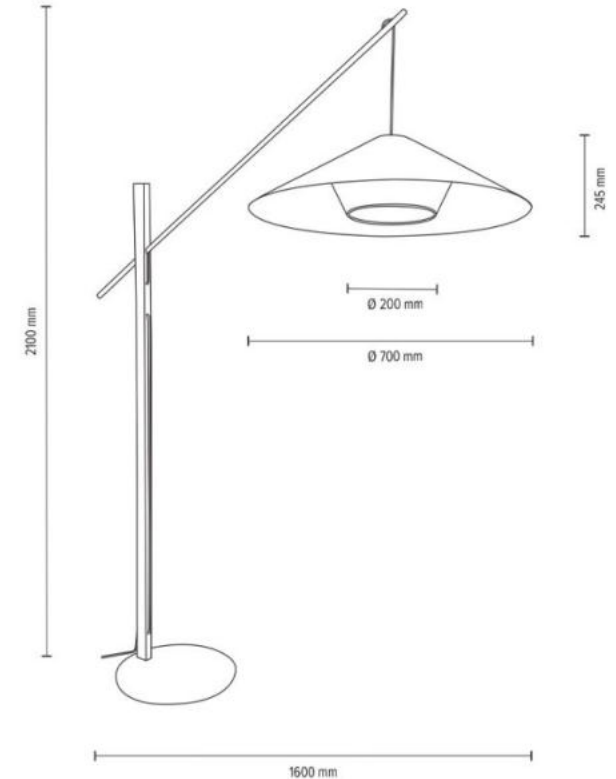

**MADE IN
EUROPE**

75022904

AMIGO Floor Lamp 1xE27 Max.60W

Material: Oak Wood/Oiled Oak

Metal/Black

Cable: Black Fabric

Shade: Beige Linen/Black Chintz

**MADE IN
EUROPE**