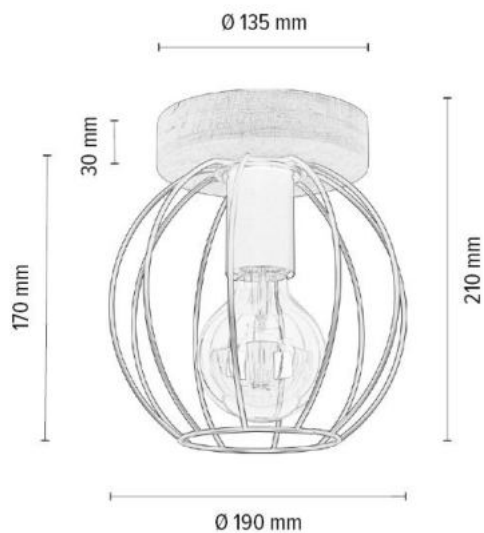

**MADE IN
EUROPE**

4010206430083

COOP Ceiling/Wall Lamp 1xE27 Max.60W

Material: Oak Wood/Oiled Oak

Shade: White Metal

You can find other products from the Coop family in the BRITOP Made in EUROPE catalog page 249-265