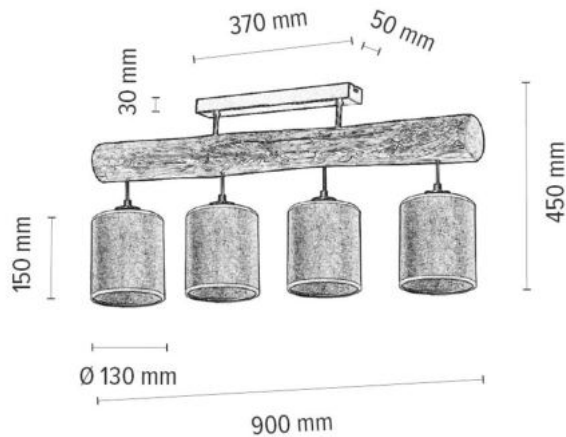

**MADE IN
EUROPE**

69859456

NEGRO Ceiling Lamp 4xE27 Max.25W

Material: Pine wood/Stained Pine Walnut

Metal/Black

Shade: Natural Linen with black ribbon