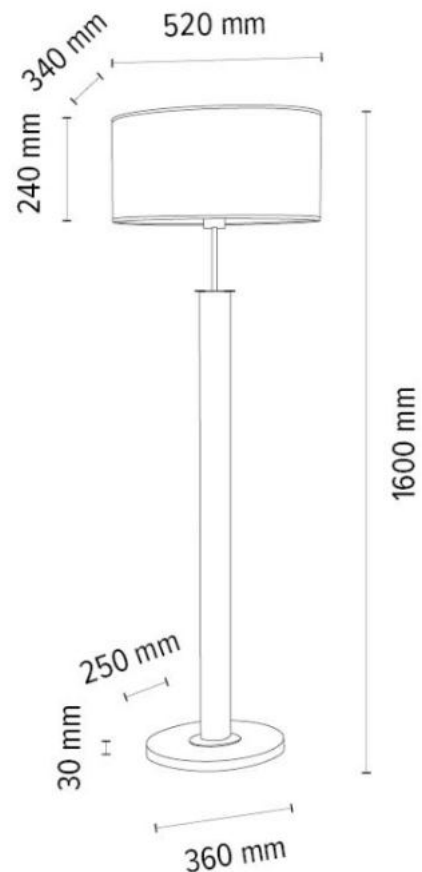

MERCEDES Floor lamp 1xE27 Max.60W

Material: Oak Wood/ Oiled Oak

Metal/ Black

Cable: Black PVC

Shade: Brown-Black-Golden Copter

With black ribbon

LIGHTING

P09.