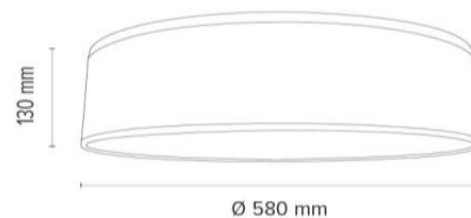

Easy assembling on magnets