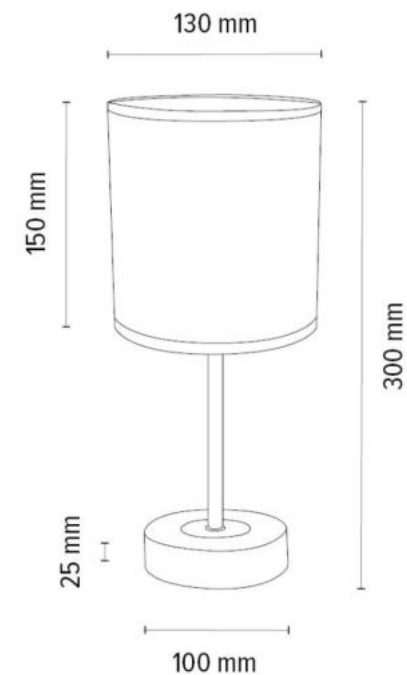

**MADE IN
EUROPE**

7017400911527

BENITA Table Lamp 1xE27 Max. 60W

Material: Oak Wood/Oiled Oak

Metal/Satin

Cable: Anthracite Fabric

Shade: Cream-Silver Copter