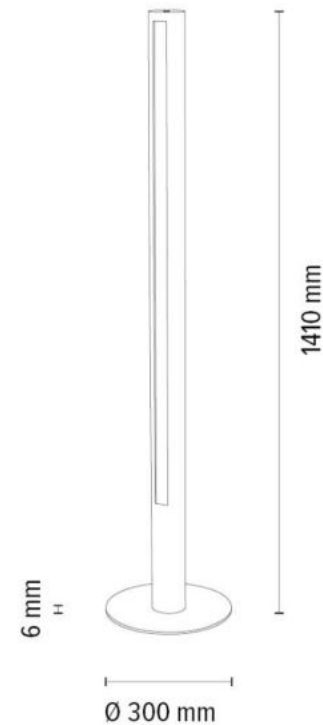

**MADE IN
EUROPE**

6017401100000

CONOR Floor Lamp 1xLED Samsung
24V Integrated 32W 4743lm 3000K

Material: Oak Wood/Oiled Oak

Metal/Black

Cable: Black PVC

Touch Dimmer