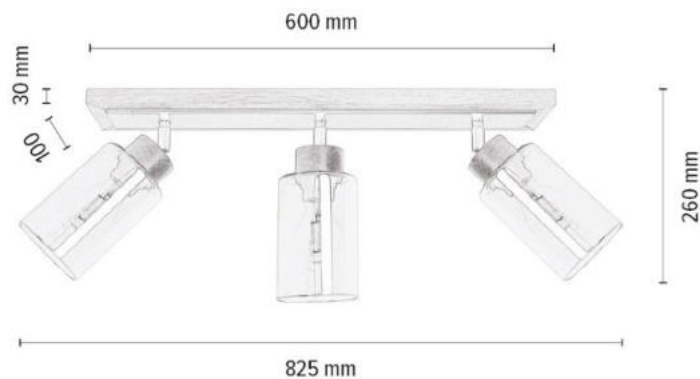

**MADE IN
EUROPE**

BSG007

BELLA Ceiling lamp 3xE27 max. 60W

Material: Oak Wood/Oiled Oak

Metal/White

Shade: Smoky Glass