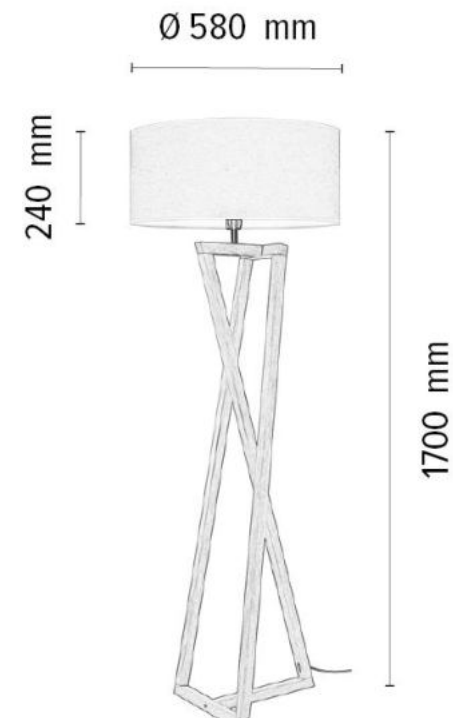

**MADE IN
EUROPE**

742010174

BOHO Floor lamp 1xE27 Max.60W

Material: Oak Wood/Oiled Oak

Cable: Black PVC

Shade: Beige Linen