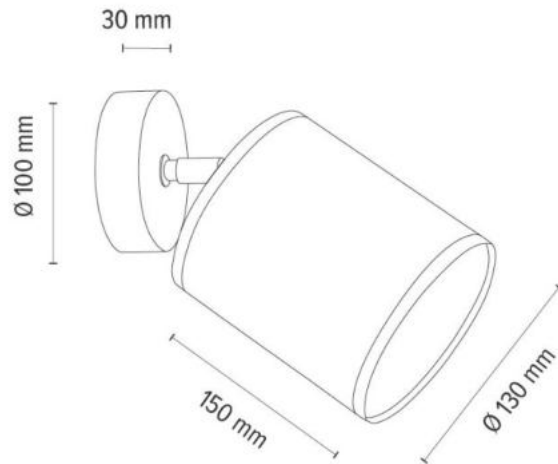

ZELLUS Wall/Ceiling lamp 1xE27 Max.25W

Material: Oak Wood/Oiled Oak

Shade: **White Cellulose Eco**

**MADE IN
EUROPE**

2027404711451

ZELLUS Ceiling Lamp 2xE27 Max.25W

Oak wood/Oiled Oak

Shade: **White Cellulose Eco**