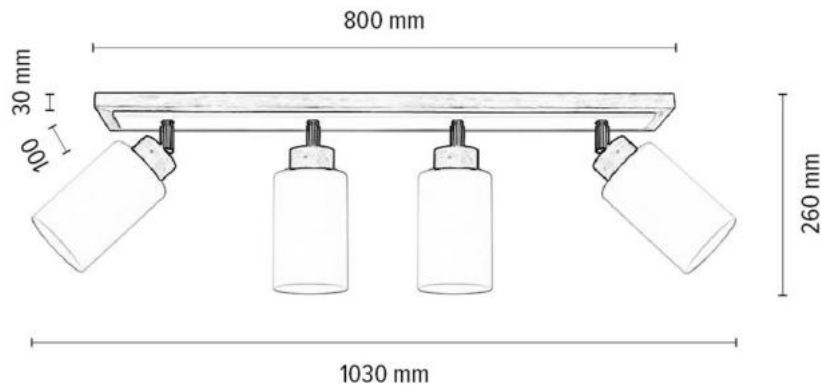

**MADE IN
EUROPE**

BSG008

BELLA Ceiling lamp 4xE27 max. 60W

Material: Oak Wood/Oiled Oak

Metal/White

Shade: Smoky Glass