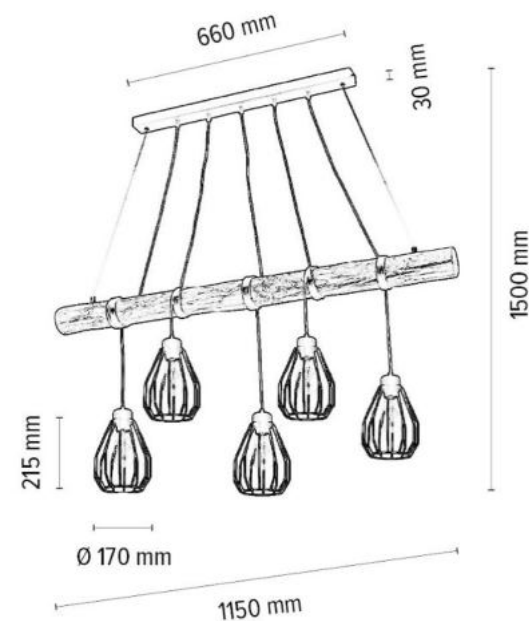

680369551

BELLISSIMO Pendant Lamp 5xE27 Max.60W

Material: Pine Wood/Stained Pine Brown

Metal/Black

Cable: Black PVC

Shade: Black Metal

**MADE IN
EUROPE**

691102151