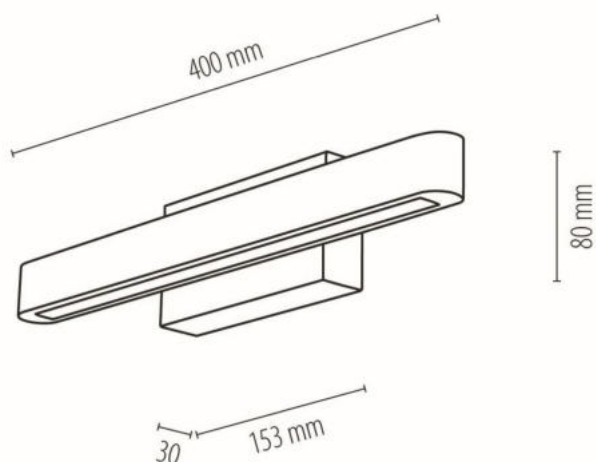

**MADE IN
EUROPE**

2017410000000

FORESTIER Wall Lamp 1xLED Samsung
12V Integrated 5,5W 527lm 3000K

Material: Oak Wood/Oiled Oak

Metal/Black

Touch Dimmer

Touch dimmer

You can find other products from the Forestier family in the BRITOP Made in EUROPE catalog page 167-177