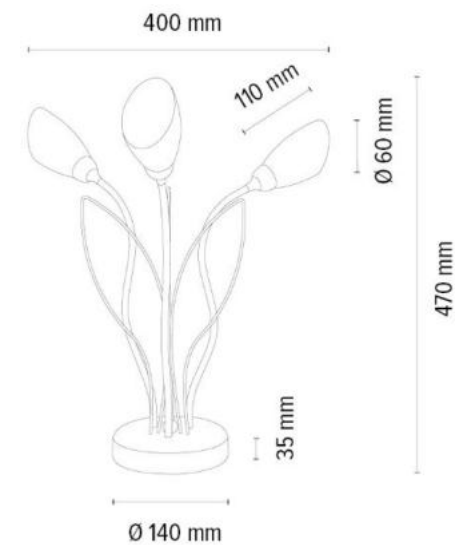

**MADE IN
EUROPE**

7030201720037

GLORIOSA Table lamp 3xG9 Max.6W LED

Material: Metal/White

Cable: Black PVC

Shade: White Glass