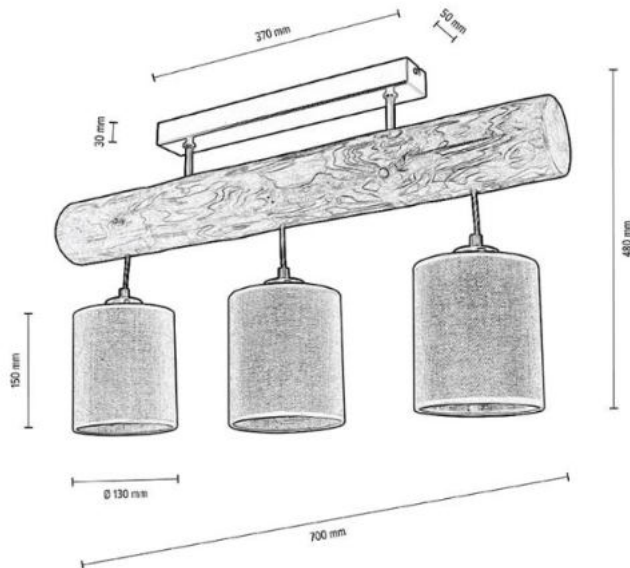

**MADE IN
EUROPE**

4035109211245

TRENO Ceiling Lamp 3xE27 Max.25W

Material: Pine Wood/Stained Pine Brown

Metal/Black

Shade: Beige Linen