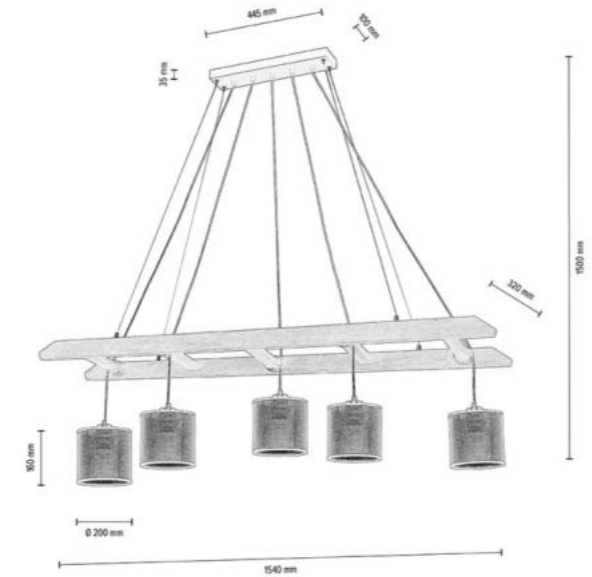

**MADE IN
EUROPE**

7739551

ESKALO Pendant lamp 5xE27 Max.25W

Material: Pine Wood/Stained Pine Brown

Metal/Black

Cable: Black PVC

Shade: Natural Linen with black ribbon