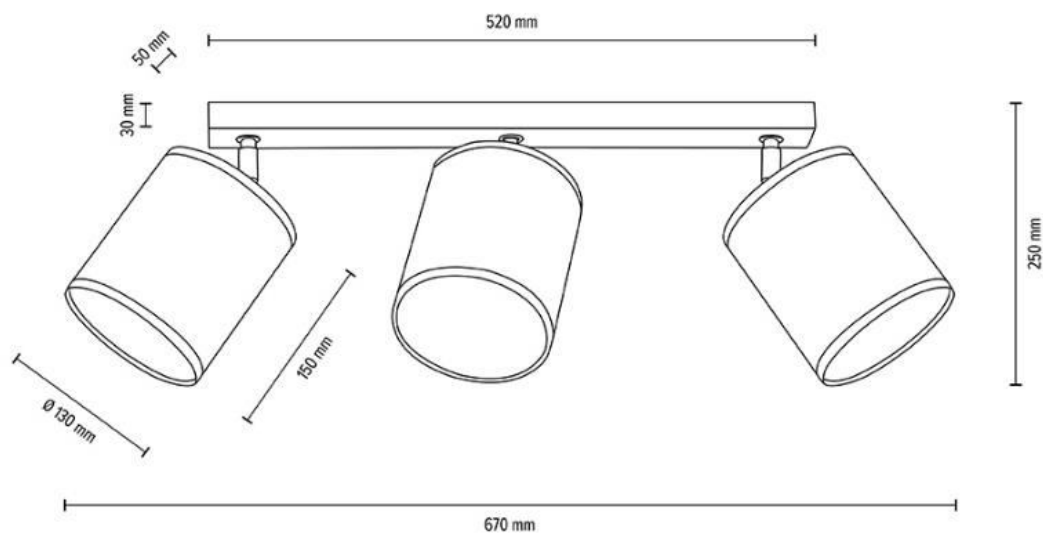

**MADE IN
EUROPE**

66791374

BOHO Ceiling lamp 3xE27 Max.25W

Material: Oak Wood/Oiled Oak

Shade: Beige Linen with black
ribbon

You can find other products from the Boho family in the BRITOP Made in EUROPE catalog page 424-439