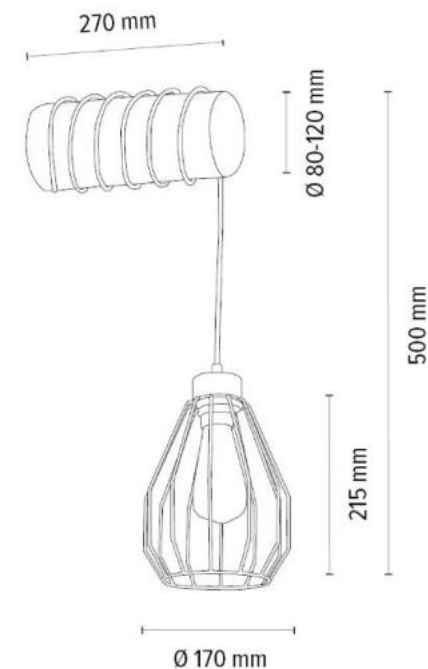

**MADE IN
EUROPE**

680369151

BELLISSIMO Wall Lamp 1xE27 Max.25W

Material: Pine Wood/Stained Pine Brown

Metal/Black

Cable: Black PVC

Shade: Black Metal