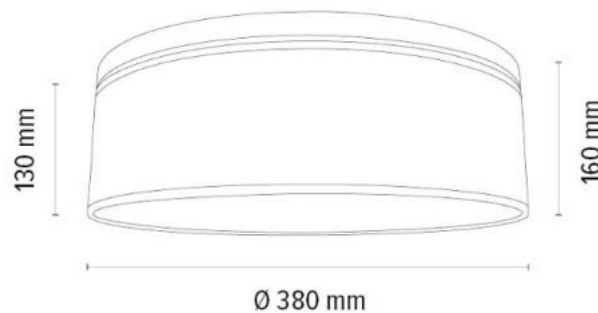

**MADE IN
EUROPE**

Lamp shade fixed
to magnets

4993874

BOHO Ceiling/Wall lamp 2xE27 Max.25W

Material: Oak Wood/Oiled Oak

Shade: Beige Linen with black ribbon

Easy assembling on magnets

You can find other products from the Boho family in the BRITOP Made in EUROPE catalog page 422-423