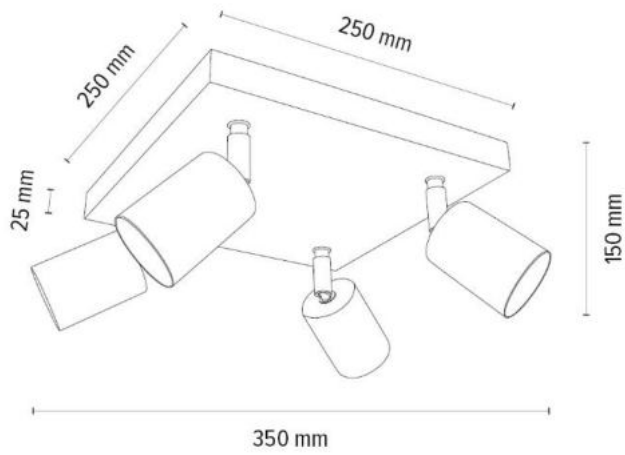

**MADE IN
EUROPE**

2910474

MONALOO Ceiling Lamp 4xGU10 Max.5W Ra 90

Material: Oak Wood/Oiled Oak

Black Metal