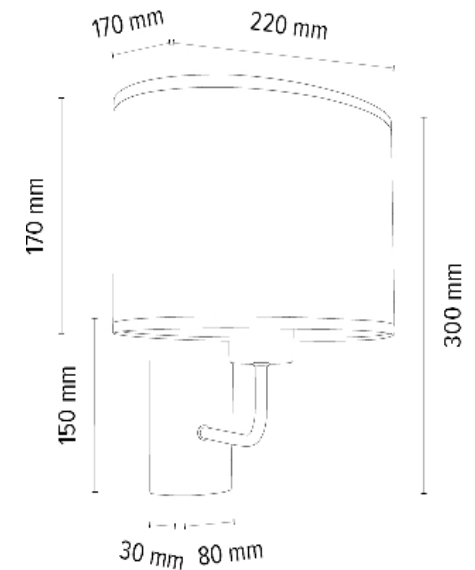

**MADE IN
EUROPE**

2017400211537

MERCEDES Wall Lamp 1xE27 Max.40W

Material: Oak Wood/Oiled Oak

Metal/Black

Shade: Brown-Gold Copter with black ribbon