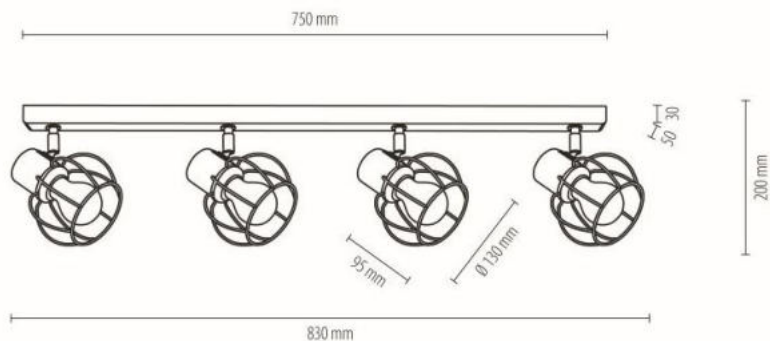

**MADE IN
EUROPE**

2047411631186

PHIPHI Ceiling lamp 4xE27 Max.25W

Material: Oak Wood/Oiled Oak

Shade: White Metal

You can find other products from the PHIPHI family in the BRITOP Made in EUROPE catalog page 270-273