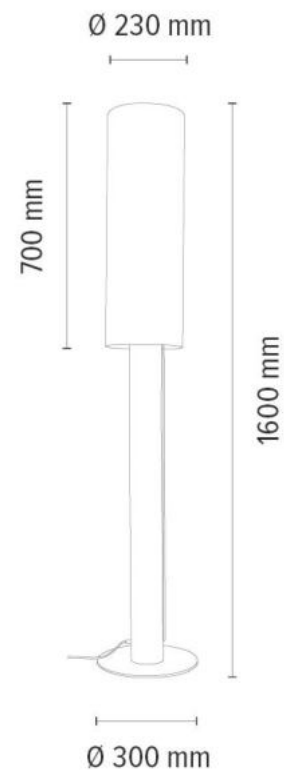

**MADE IN
EUROPE**

6585104

KENUS Floor lamp 1xE27 Max.40W

Material: Pine Wood/ Stained Pine Brown

Metal/Black

Cable: Black Fabric

Shade: Beige Linen