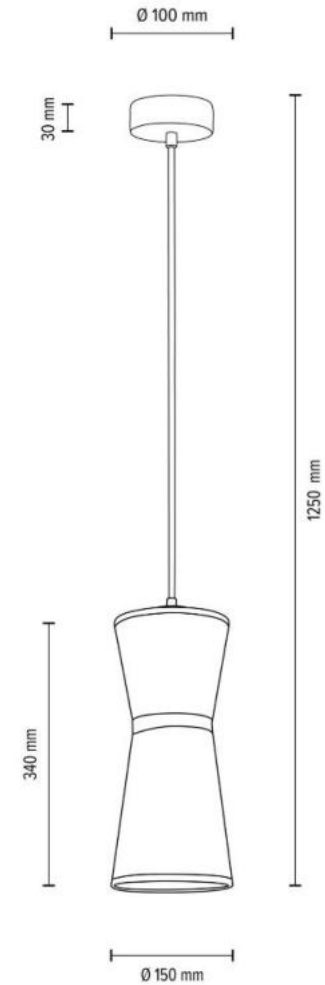

**MADE IN
EUROPE**

1694174

AMIGO Pendant Lamp 1xE27 Max.25W

Material: Oak Wood/Oiled Oak

Cable: Black Fabric

Shade: Beige Linen with black ribbon

**MADE IN
EUROPE**

1017408311678