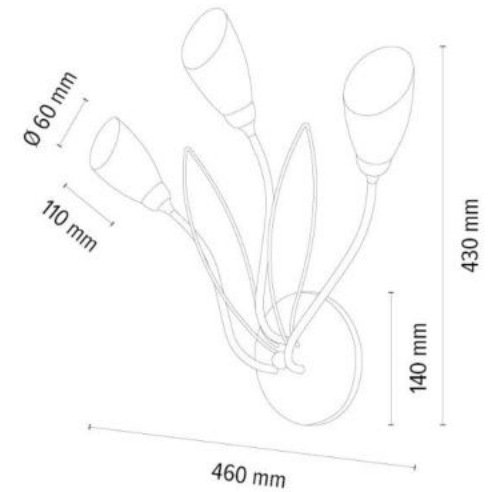

**MADE IN
EUROPE**

2030401620037

GLORIOSA Wall lamp 3xG9 Max.6W LED

Material: Metal/Black

Shade: White Glass