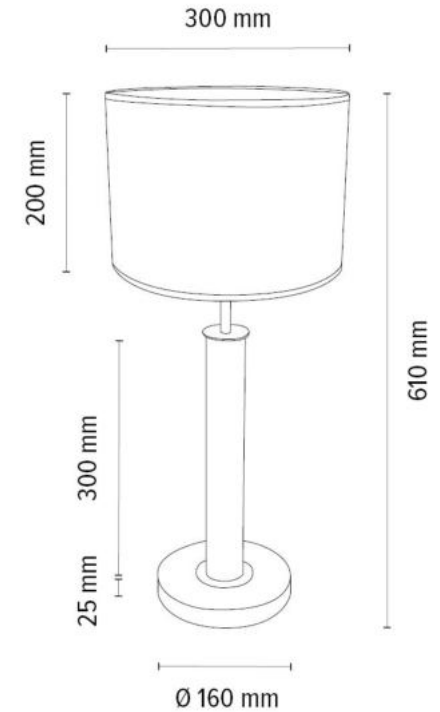

7017400611547

BENITA Table Lamp 1xE27 Max.
60W

Material: Oak Wood/Oiled Oak

Metal/Satin

Cable: Anthracite Fabric

Shade: White Copter

**MADE IN
EUROPE**

6017400511545