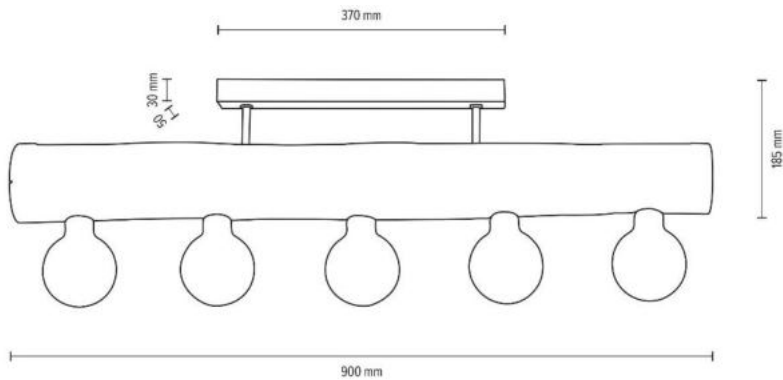

Metal/Black

**MADE IN
EUROPE**

69197556

TRABO Ceiling Lamp 5xE27 Max.60W

Material: Pine Wood/ Stained Pine Walnut

Metal/Black

**MADE IN
EUROPE**

69891404