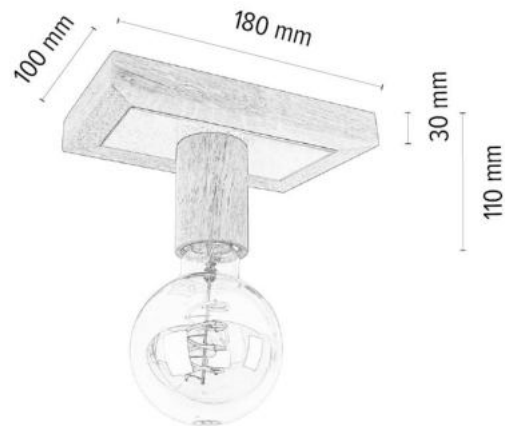

**MADE IN
EUROPE**

4017405400000

BELLARO Ceiling Lamp 1xE27 Max.15W

Material: Oak Wood/Oiled Oak

White Metal

**MADE IN
EUROPE**

4027405500000

BELLARO Ceiling Lamp 2xE27 Max.15W