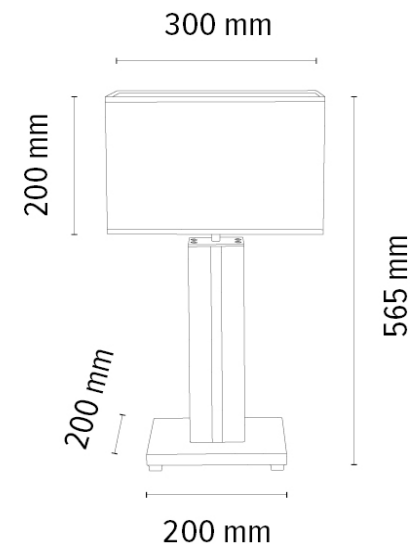

**MADE IN
EUROPE**

860319187

FLAME Table lamp 1xE27 Max.40W
1xLED 12V Integrated 4,6W 245lm
3000K

Touch Dimmer

Material: MDF/Oak Veneer

Cable: Black PVC

Shade: Beige Linen

You can find other products from the Flame family in the BRITOP Made in EUROPE catalog page 186-179