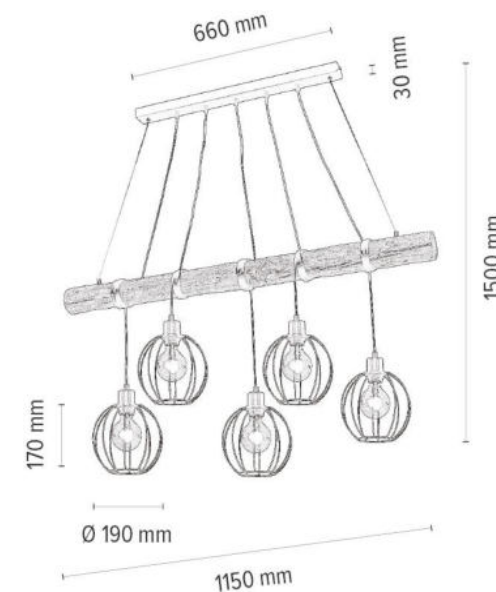

**MADE IN
EUROPE**

692066504

TRABO BERIS Pendant Lamp 5xE27 Max.60W

Material: Pine Wood/Stained Pine Brown

Metal/Black

Cable: Black PVC

Shade: Black Metal