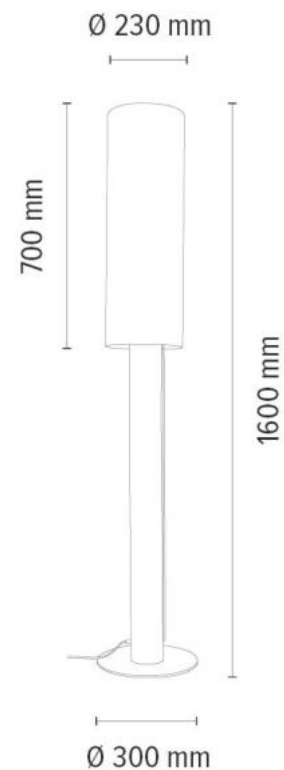

**MADE IN
EUROPE**

3206151

TULA Floor Lamp 1xE27 Max.40W

Material: Pine Wood/Stained Pine Brown

Metal/White

Cable: White Fabric

Shade: White Chintz