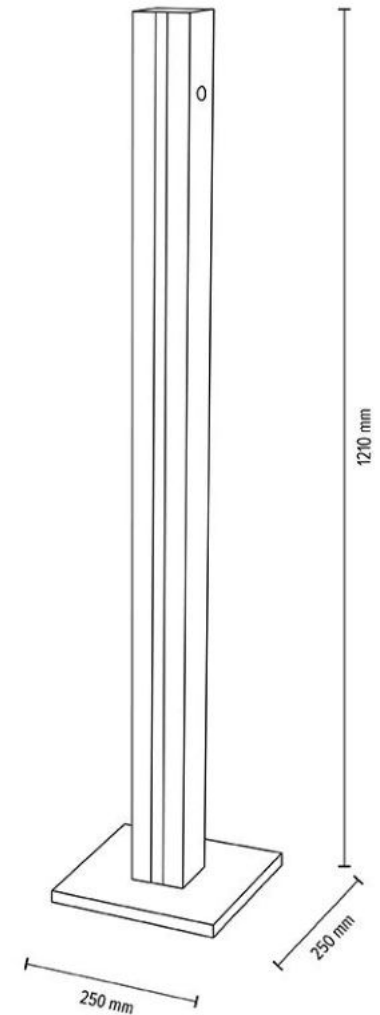

You can find other products from the Flame family in the BRITOP Made in EUROPE catalog page 186-179