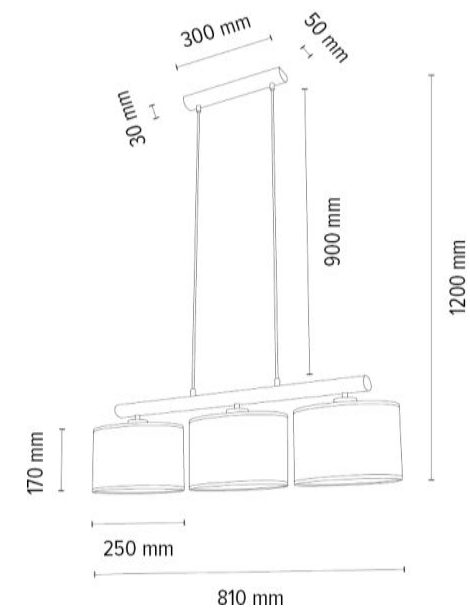

**MADE IN
EUROPE**

1037400111557

MERCEDES Pendant Lamp 3xE27 Max.40W

Material: Oak Wood/Oiled Oak

Cable: Transparent PVC

Shade: White Copter