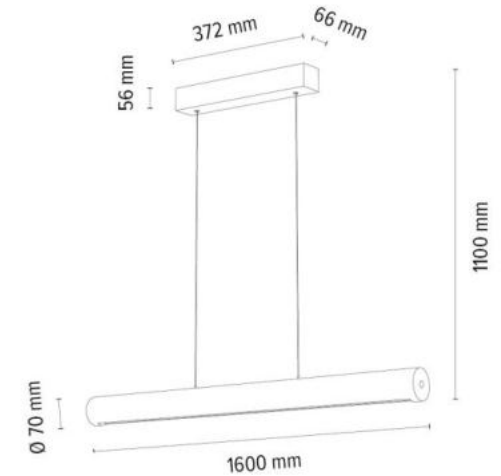

CONOR Pendant Lamp 1xLED Samsung
24V Integrated 45W 6672lm 3000K

Material: Oak Wood/Oiled Oak

Metal/Stainless Steel

Cable: Transparent PVC

Touch Dimmer

Adjustable Suspension Height

Touch dimmer

**MADE IN
EUROPE**