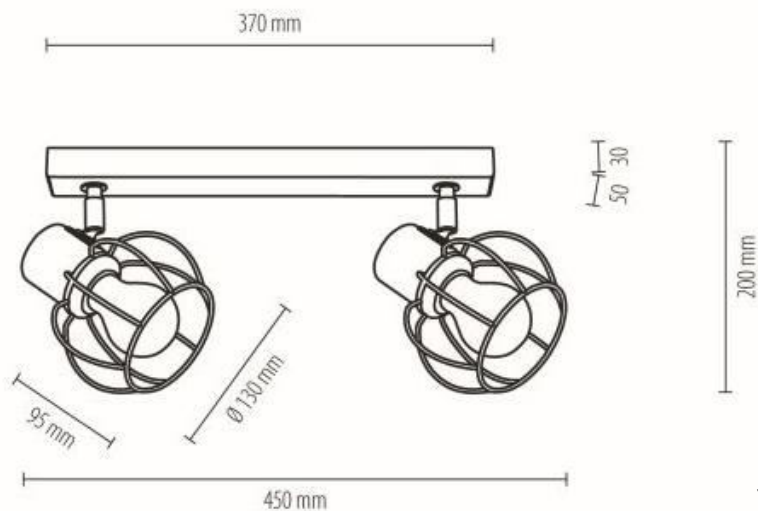

**MADE IN
EUROPE**

2027411431186

PHIPHI Ceiling lamp 2xE27 Max.25W

Material: Oak Wood/Oiled Oak

Shade: White Metal

You can find other products from the PHIPHI family in the BRITOP Made in EUROPE catalog page 270-273