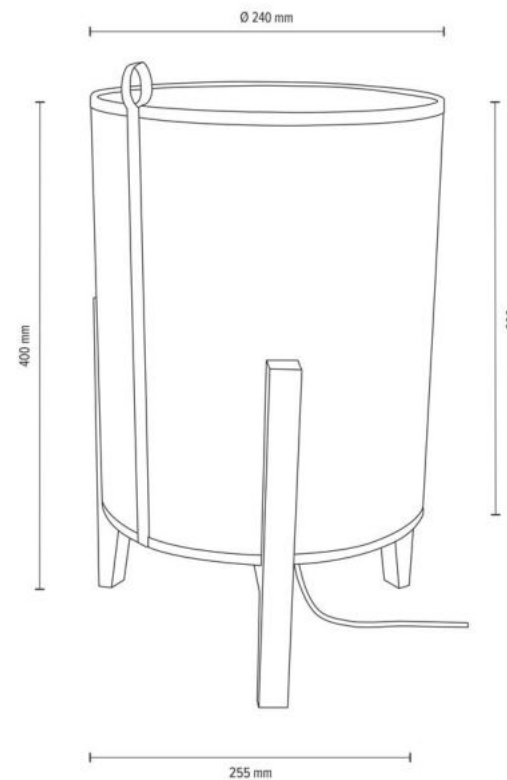

**MADE IN
EUROPE**

73719174

CASIOPEA Table Lamp 1xE27 Max. 40W

Material: Oak Wood/Oiled Oak

Cable: Black Fabric

Shade: Beige Jute