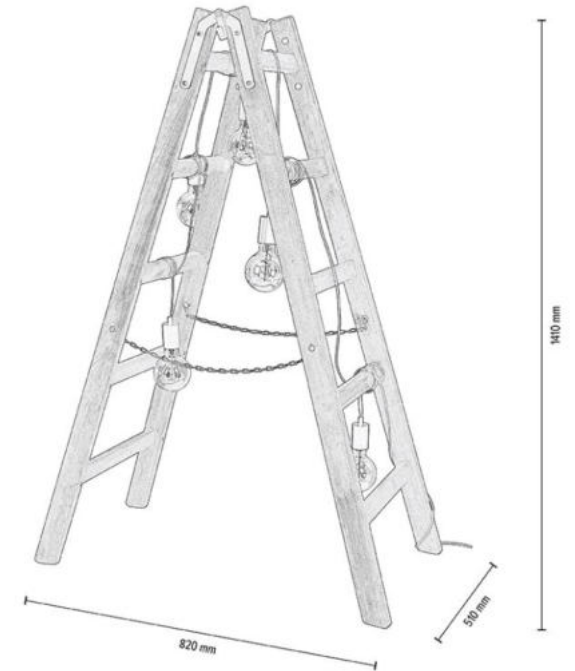

**MADE IN
EUROPE**

1219551

ESKALO Floor lamp 5xE27 Max.15W

Material: Pine Wood/Stained Pine Brown

Cable: Black PVC