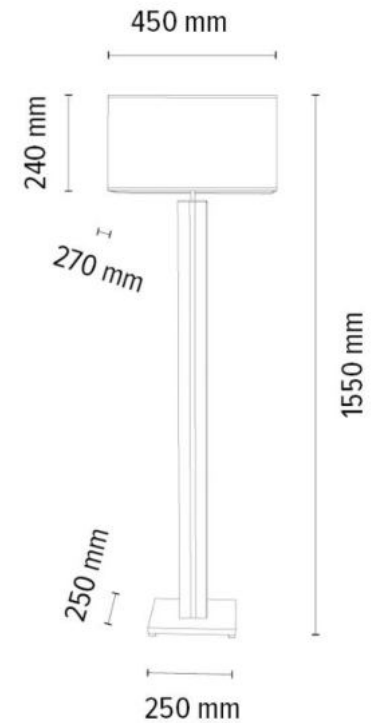

You can find other products from the Flame family in the BRITOP Made in EUROPE catalog page 186-179