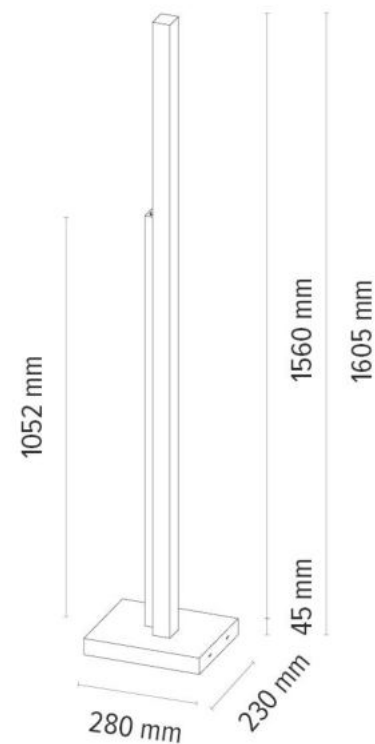

**MADE IN
EUROPE**

6027402300000

SOHO BLACK Floor Lamp 1xLED Samsung
24V Integrated 37,5W 5380lm 3000K

Material: Oak Wood/Oiled Oak

Metal/Black

Cable: Black Fabric

Touch Dimmer

Touch dimmer