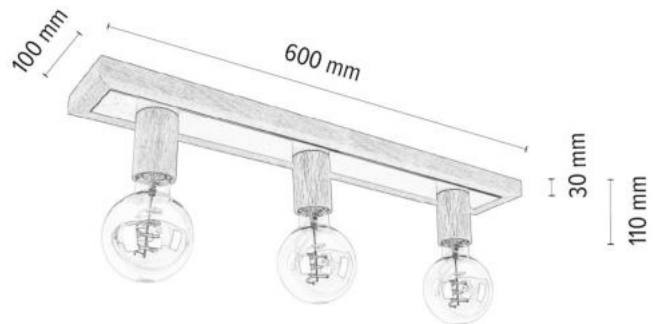

Material: Oak Wood/Oiled Oak

Shade: White Metal

**MADE IN
EUROPE**

4037405600000

BELLARO Ceiling Lamp 3xE27 Max.15W

Material: Oak Wood/Oiled Oak

Shade: White Metal

**MADE IN
EUROPE**