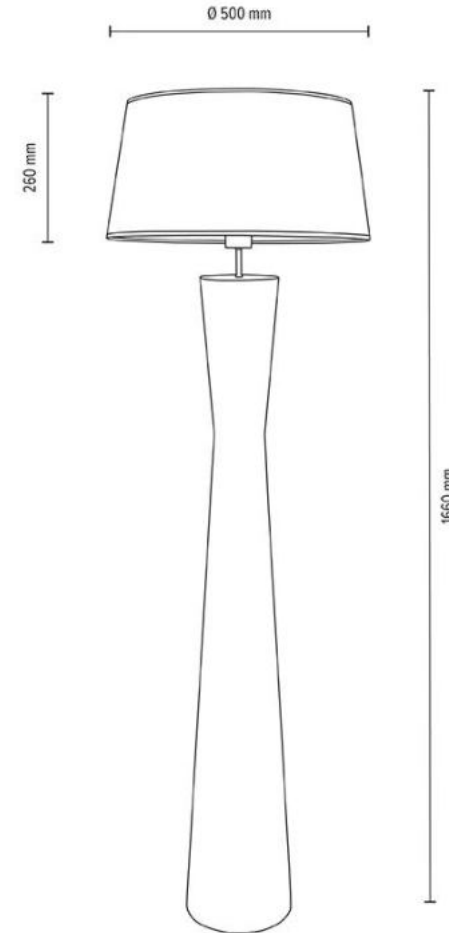

**MADE IN
EUROPE**

6017406610855

AZALEA Floor lamp

Material: Oak Wood/Oiled Oak

Metal/Stainless steel

Cable: Anthracite Fabric

Shade: White/Chintz