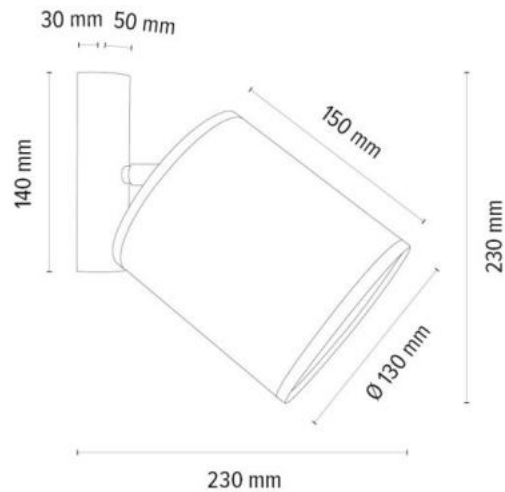

**MADE IN
EUROPE**

2017400311527

BENITA Wall Lamp 1xE27 Max.25W

Material: Oak Wood/Oiled Oak

Shade: Cream-Silver Copter