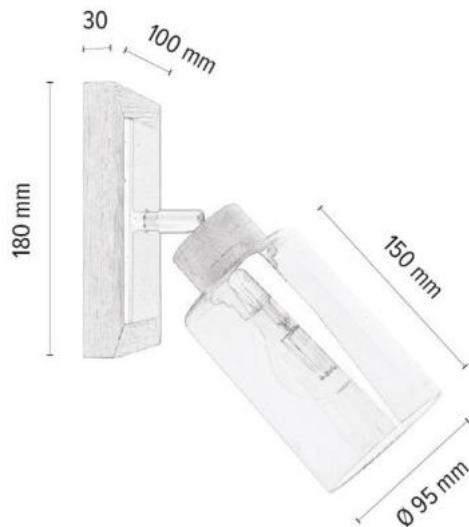

**MADE IN
EUROPE**

2017405420770

BELLA Wall lamp 1xE27 max. 60W

Material: Oak Wood/Oiled Oak

Metal/Black

Shade: White Glass