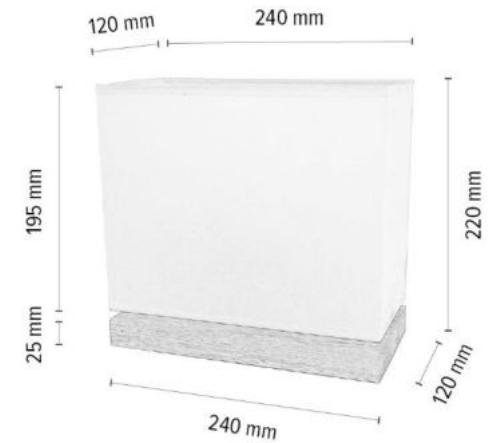

NIGELLA Table Lamp 1xE27 Max.25W

Material: Oak Wood/Oiled Oak

Cable: Black PVC

Shade: Beige Linen

**MADE IN
EUROPE**

756051174

NIGELLA Table Lamp 1xE27 Max.25W

Material: Oak Wood/Oiled Oak