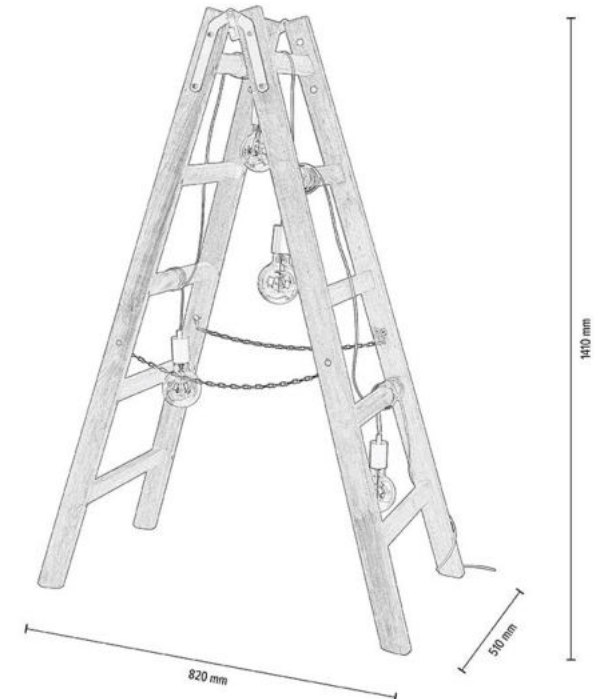

**MADE IN
EUROPE**

1219456

ESKALO Floor lamp 4xE27 Max.15W

Material: Pine Wood/ Stained Pine Walnut

Cable: Black PVC