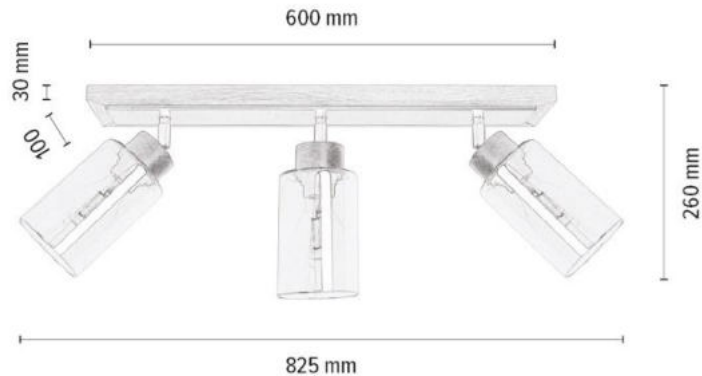

**MADE IN
EUROPE**

2037405620770

BELLA Ceiling lamp 3xE27 max. 60W

Material: Oak Wood/Oiled Oak

Metal/Black

Shade: White Glass