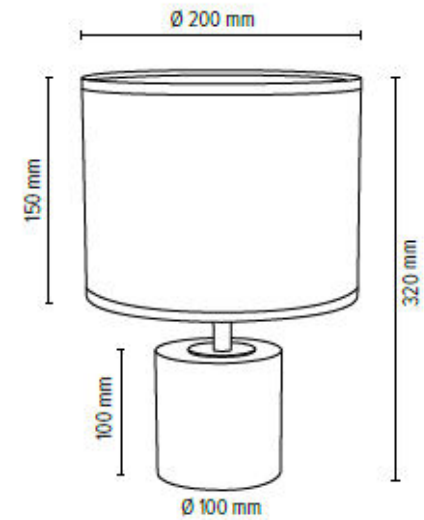

**MADE IN
EUROPE**

708194174

SILLA Table lamp 1xE27 Max.25W

Material: Oak Wood/Oiled Oak

Metal/Black

Cable: Black PVC

Shade: Beige Linen

**MADE IN
EUROPE**