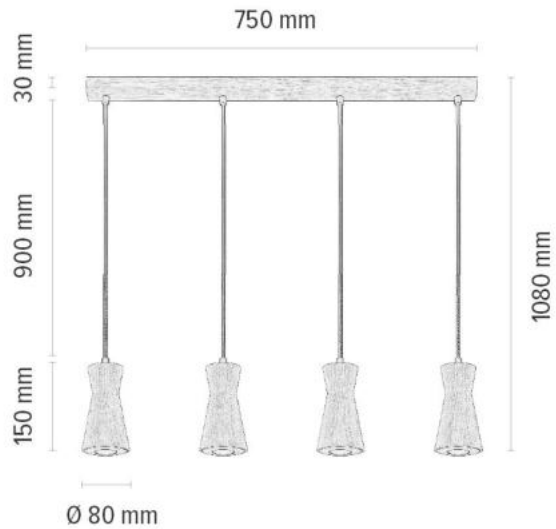

**MADE IN
EUROPE**

1047406000000

THORIS Pendant Lamp incl. 4xLED 5W

Material: Oak Wood/Oiled Oak

Metal/Black

Cable: Black Fabric