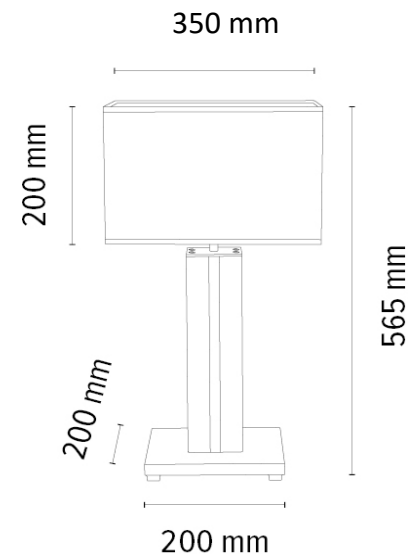

**MADE IN
EUROPE**

7020409211671

FLAME Table lamp 1xE27 Max.40W
1xLED 12V Integrated 4,6W 245lm
3000K

Touch Dimmer

Material: MDF/White Oak Veneer

Cable: Black PVC

Shade: Beige Linen

Touch dimmer