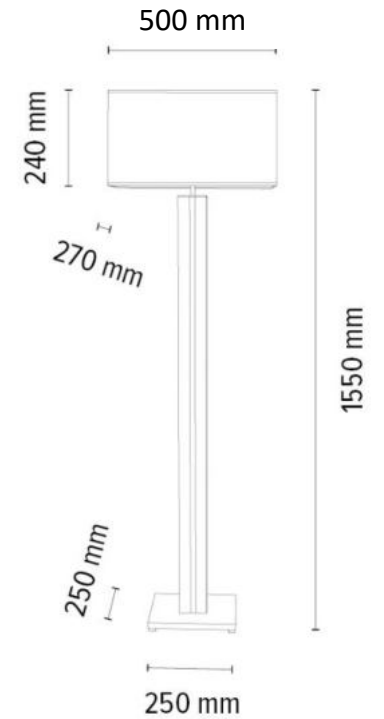

**MADE IN
EUROPE**

6028703311236

FLAME Floor lamp 1xE27 Max.60W
1xLED 12V Integrated 16W 650lm
3000K

Touch Dimmer

Material: MDF/Oak Veneer

Cable: Black PVC

Shade: Beige Linen

You can find other products from the Flame family in the BRITOP Made in EUROPE catalog page 186-179

Touch dimmer