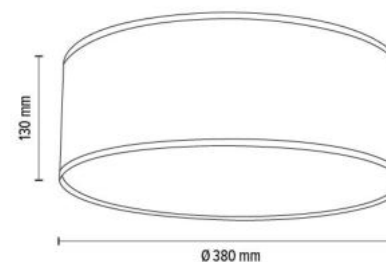

**MADE IN
EUROPE**

47993802

BOHO Ceiling/Wall lamp 3xE27 Max.25W

Material: Metal/White

Shade: Beige Linen with black ribbon

Easy assembling on magnets

You can find other products from the Boho family in the BRITOP Made in EUROPE catalog page 422-423