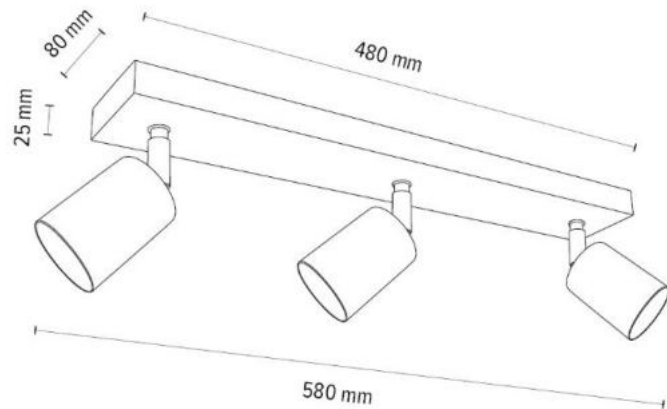

**MADE IN
EUROPE**

2037403300000

MONALOO Ceiling Lamp 3xGU10 Max.5W Ra 90

Material: Oak Wood/Oiled Oak

White Metal