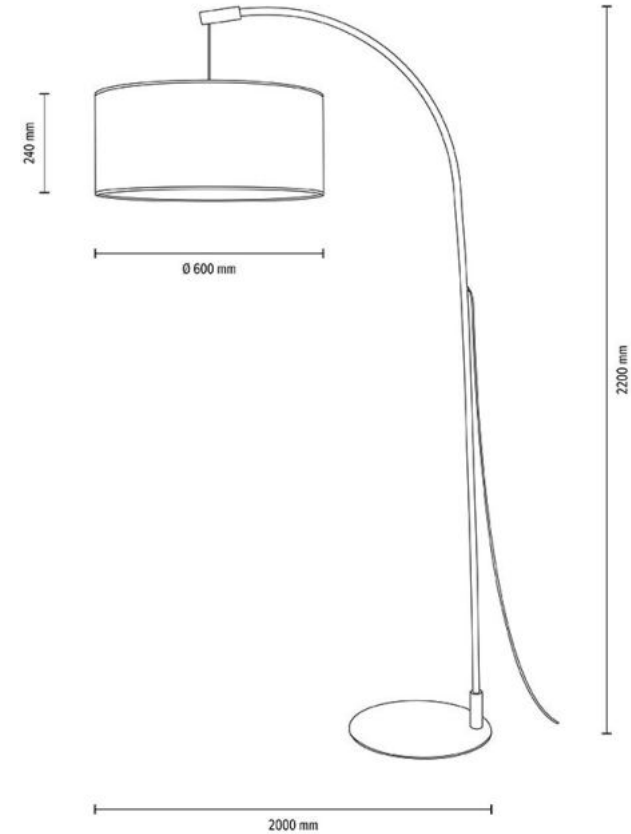

**MADE IN
EUROPE**

6010404011407

BRINDILLE Floor Lamp 1xE27 Max.60W

Material: Metal/Black

Oak Wood/Oiled Oak

Cable: White Fabric

Shade: White Chintz