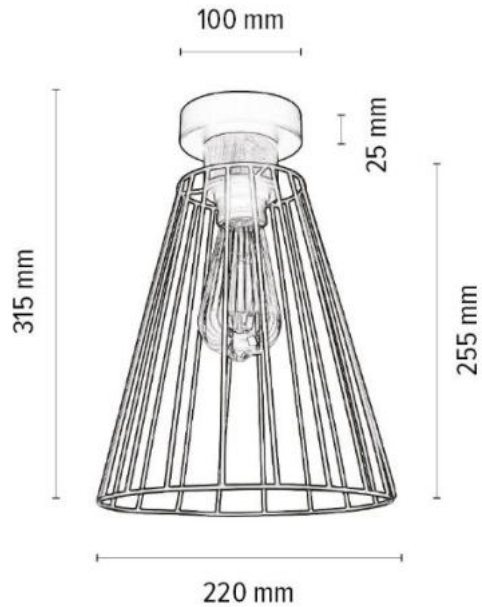

**MADE IN
EUROPE**

18511104

GUNNAR Ceiling/Wall lamp 1xE27 Max.60W

Material: Oak Wood/Oiled Oak

Shade: Black Metal

**MADE IN
EUROPE**

17512104

GUNNAR Ceiling/Wall lamp 1xE27 Max.60W