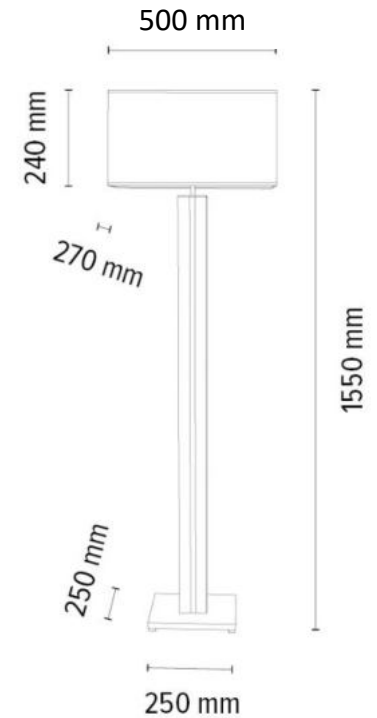

**MADE IN
EUROPE**

6020407311236

FLAME Floor lamp 1xE27 Max.60W
1xLED 12V Integrated 16W 650lm
3000K

Touch Dimmer

Material: MDF/White Oak Veneer

Cable: Black PVC

Shade: Beige Linen

You can find other products from the Flame family in the BRITOP Made in EUROPE catalog page 186-179