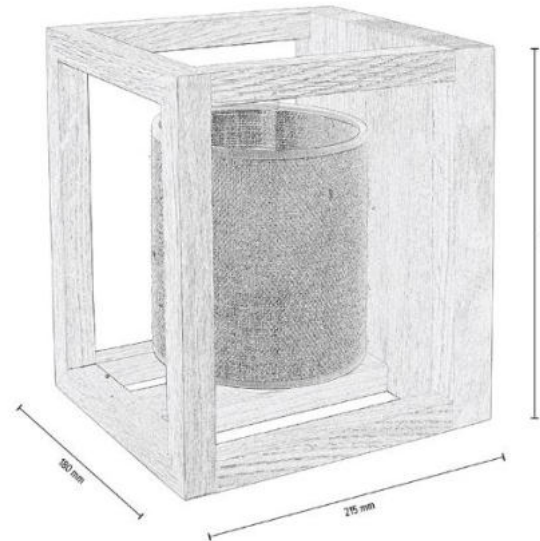

Shade: Natural Linen with black ribbon

BRITOP
LIGHTING

**MADE IN
EUROPE**

9259174

LUNOS Wall lamp 1xE27 Max.25W

Material: Oak Wood/ Oiled Oak

Metal/ Black

Shade: Beige Jute