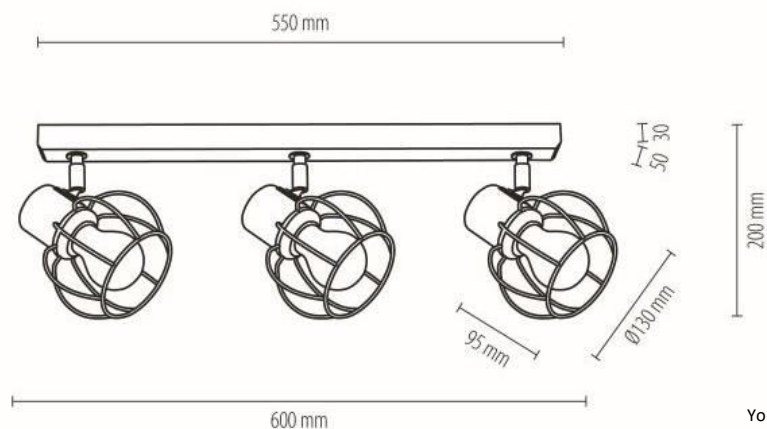

**MADE IN
EUROPE**

2037411531186

PHIPHI Ceiling lamp 3xE27 Max.25W

Material: Oak Wood/Oiled Oak

Shade: Black Metal

You can find other products from the PHIPHI family in the BRITOP Made in EUROPE catalog page 270-273