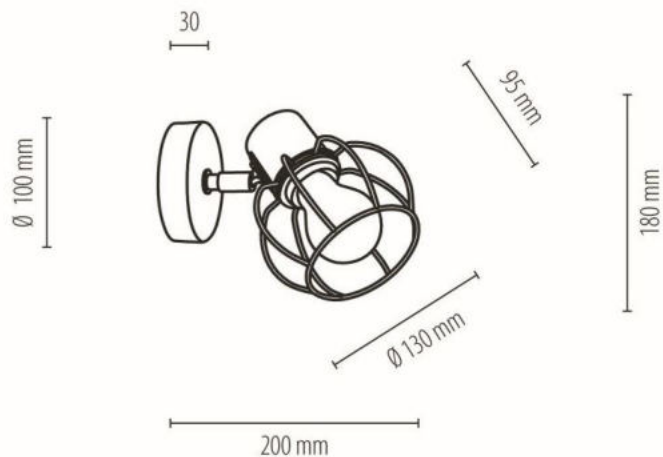

**MADE IN
EUROPE**

2010211731186

PHIPHI Wall lamp 1xE27 Max.25W

Material: Oak Wood/Oiled Oak – Metal/White

Shade: White Metal

You can find other products from the PHIPHI family in the BRITOP Made in EUROPE catalog page 270-273