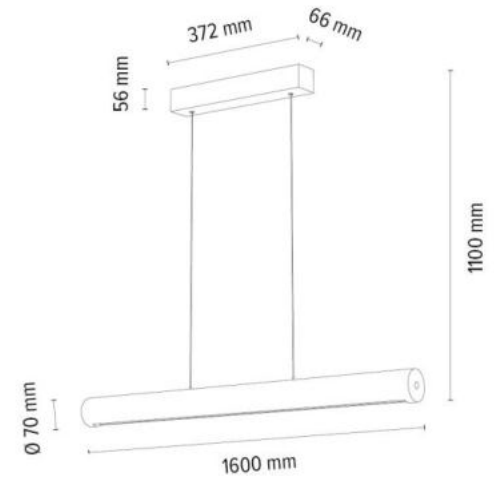

CONOR Pendant Lamp 1xLED
Samsung 24V Integrated 45W
6672lm 3000K

Material: Oak Wood/Oiled Oak

Metal/Black

Cable: Transparent PVC

Touch Dimmer

Adjustable Suspension Height

Touch dimmer

**MADE IN
EUROPE**