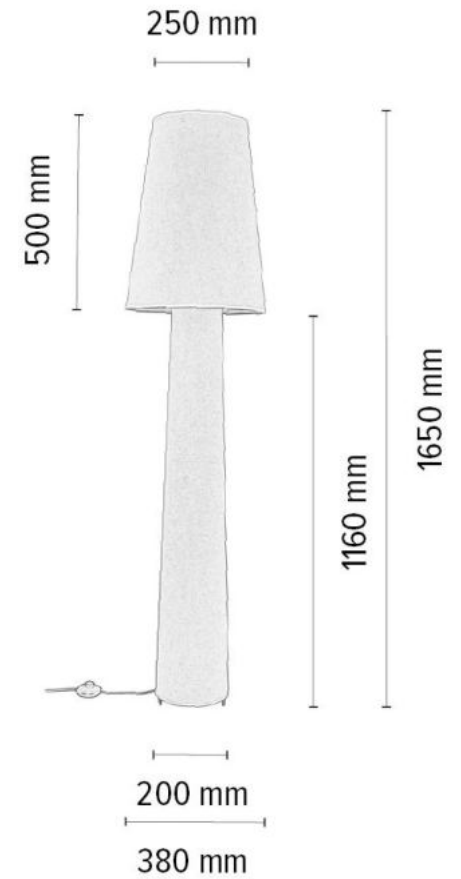

**MADE IN
EUROPE**

2990475

ADONIS Floor Lamp 1xE27 Max.40W,

1xE27 G45 Max.10W LED

Metal/White

Cable: Natural Fabric

Shade: Beige Linen