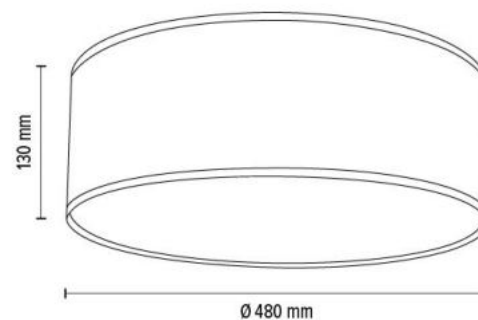

**MADE IN
EUROPE**

47994802

BOHO Ceiling/Wall lamp 4xE27 Max.25W

Material: Metal/White

Shade: Beige Linen with black ribbon

Easy assembling on magnets

You can find other products from the Boho family in the BRITOP Made in EUROPE catalog page 422-423