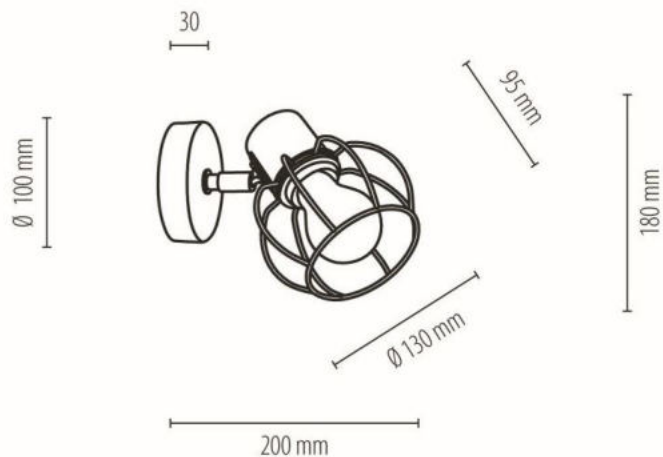

**MADE IN
EUROPE**

2017411331186

PHIPHI Wall lamp 1xE27 Max.25W

Material: Oak Wood/Oiled Oak

Shade: White Metal

You can find other products from the PHIPHI family in the BRITOP Made in EUROPE catalog page 270-273