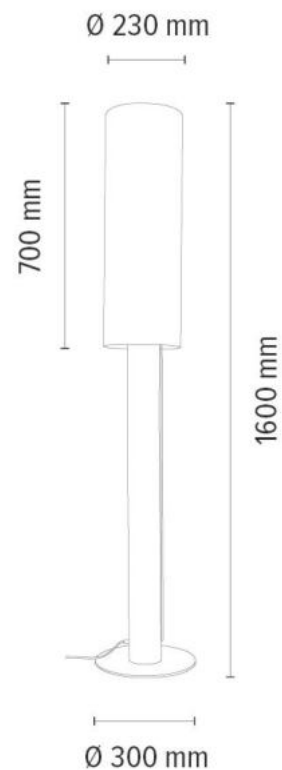

**MADE IN
EUROPE**

6561104

KENUS Floor lamp 1xE27 Max.40W

Material: Pine Wood/ Stained Pine Brown

Metal/Black

Cable: Black Fabric

Shade: White Chintz