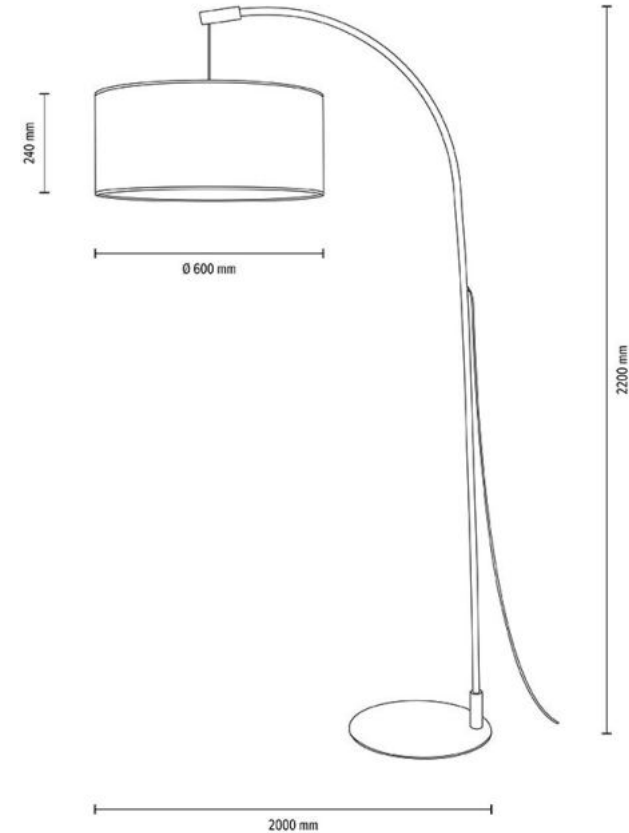

**MADE IN
EUROPE**

73709174

CASIOPEA Table Lamp 1xE27 Max. 40W

Material: Oak Wood/Oiled Oak

Cable: Black Fabric

Shade: Beige Jute

**MADE IN
EUROPE**

73719174