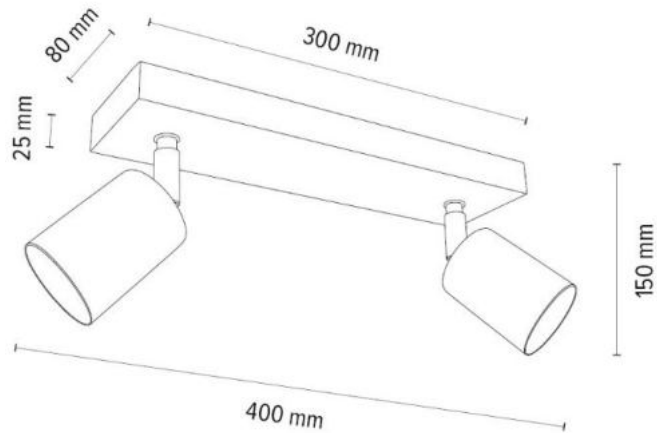

**MADE IN
EUROPE**

2027403200000

MONALOO Ceiling Lamp 2xGU10 Max.5W Ra 90

Material: Oak Wood/Oiled Oak

White Metal