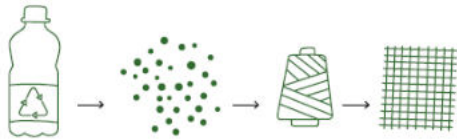

**MADE IN
EUROPE**

7017405411505

BOUCLE Table Lamp 1xE27 Max.25W

Material: Oak Wood/Oiled Oak

Metal/Black

Cable: Transparent PVC

Shade: White Boucle PET fabric