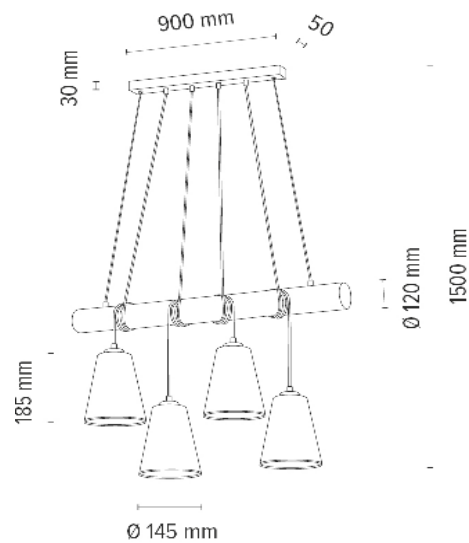

**MADE IN
EUROPE**

691146456

TRABO CARLOS Pendant Lamp 4xE27 Max.25W

Material: Pine Wood/Stained Pine Walnut

Metal/Black

Cable: Black PVC

Shade: Black Chintz