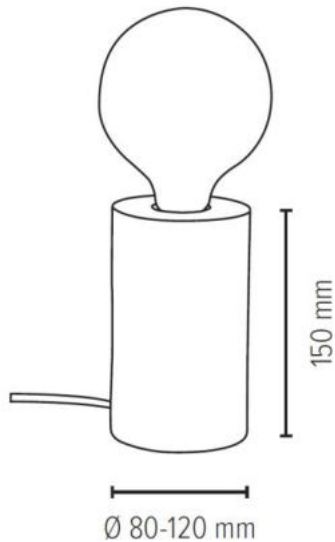

**MADE IN
EUROPE**

76910156

TRABO TABLE Table lamp 1xE27 Max.25W

Material: Pine Wood/Stained Pine Walnut

Cable: Black PVC