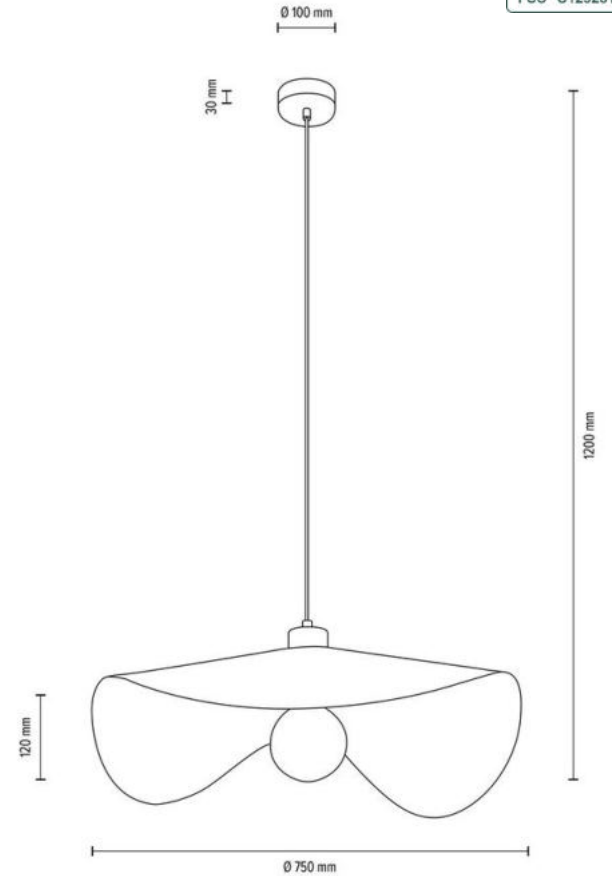

**MADE IN
EUROPE**

1017406211594

HATTU Pendant Lamp 1xE27 Max.40W

Material: Oak Wood/Oiled Oak

Cable: Black Fabric

Shade: Beige Linen