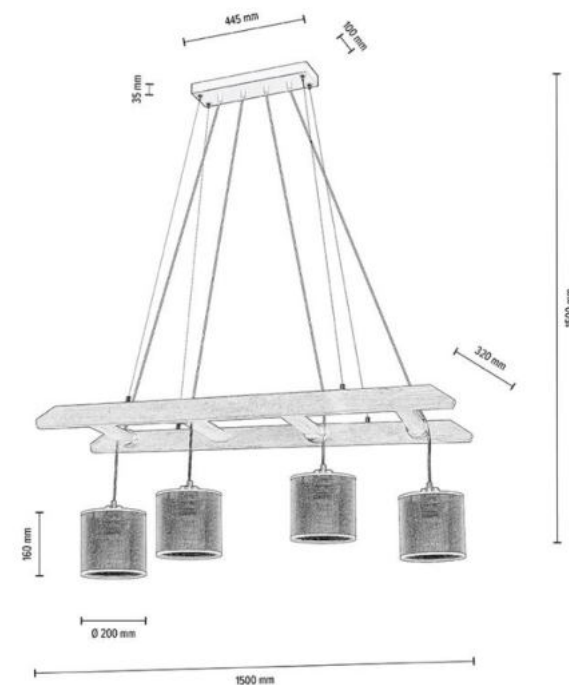

**MADE IN
EUROPE**

7739456

ESKALO Pendant lamp 4xE27 Max.25W

Material: Pine Wood/ Stained Pine Walnut

Metal/Black

Cable: Black PVC

Shade: Natural Linen with black ribbon