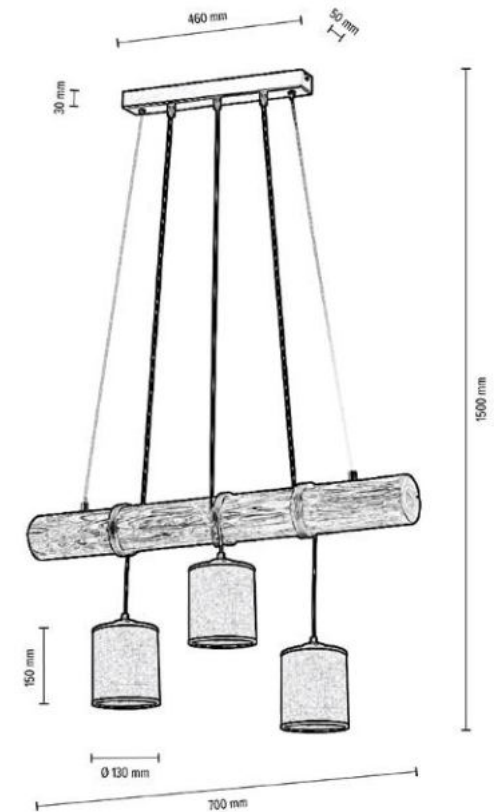

68869351

TRENO Pendant lamp 3xE27 Max.25W

Material: Pine Wood/Stained Pine Brown

Metal/Black

Cable: Black PVC

Shade: Beige Linen

**MADE IN
EUROPE**

85941404