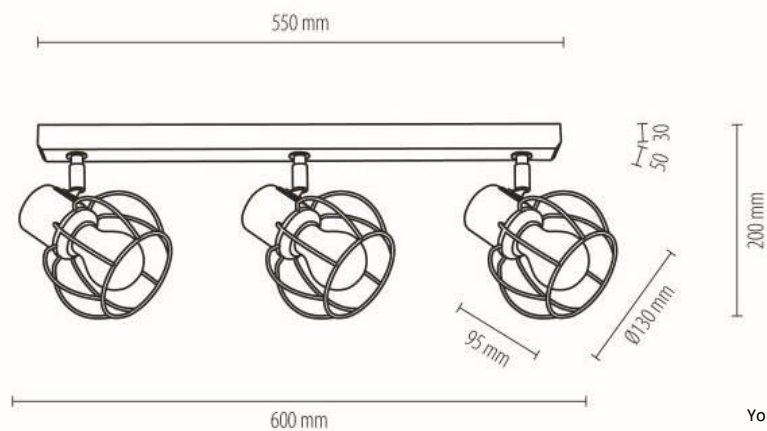

**MADE IN
EUROPE**

2037411531186

PHIPHI Ceiling lamp 3xE27 Max.25W

Material: Oak Wood/Oiled Oak

Shade: White Metal

You can find other products from the PHIPHI family in the BRITOP Made in EUROPE catalog page 270-273