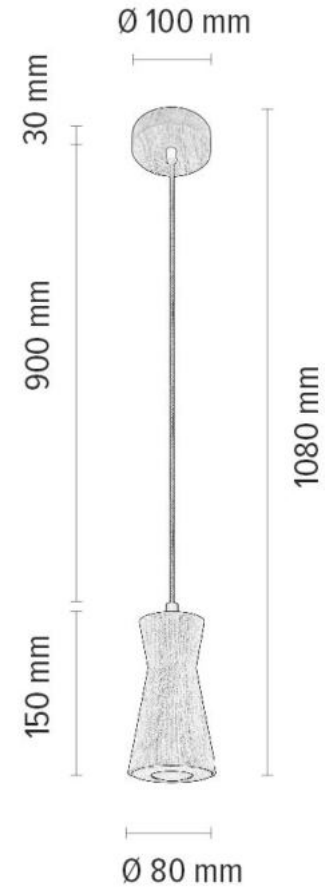

Shade: White/Chintz

**MADE IN
EUROPE**

1017405700000

THORIS Pendant Lamp incl. 1xLED 5W

Material: Oak Wood/Oiled Oak

Metal/Black

Cable: Black Fabric

**MADE IN
EUROPE**