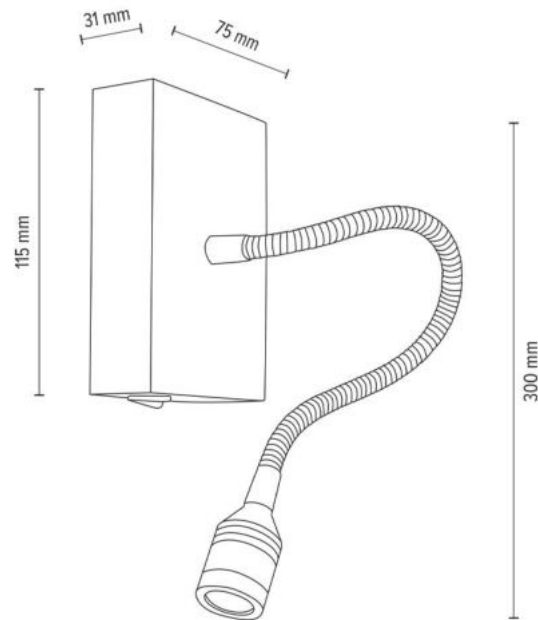

BRITOP
LIGHTING

**MADE IN
EUROPE**

5721174

LECTOR Wall lamp with switch and movable reading arm

Incl. 1xLED Integrated 2,5W Ra90 110lm 4000K

Material: Oak Wood/ Oiled Oak

Metal/Black

**MADE IN
EUROPE**