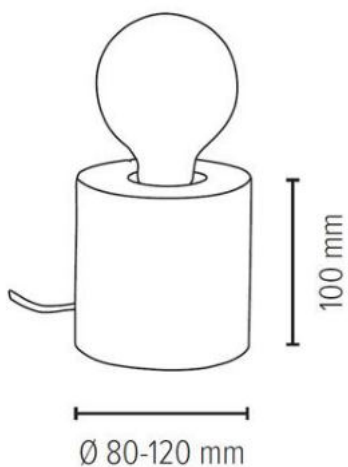

**MADE IN
EUROPE**

76911156

TRABO TABLE Table lamp 1xE27 Max.25W

Material: Pine Wood/Stained Pine Walnut

Cable: Black PVC

**MADE IN
EUROPE**

76910156

TRABO TABLE Table lamp 1xE27 Max.25W