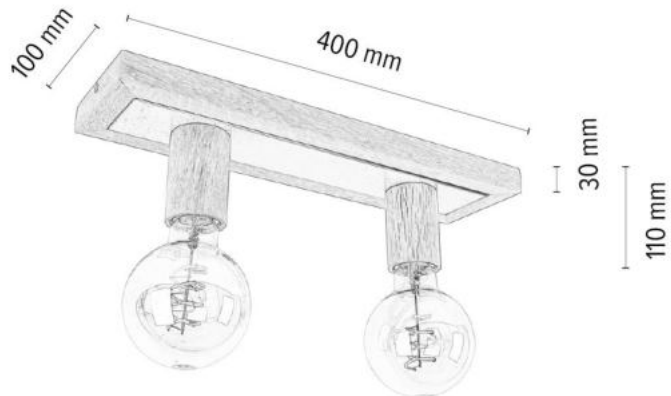

Black Metal

**MADE IN
EUROPE**

4027405100000

BELLARO Ceiling Lamp 2xE27 Max.15W

Material: Oak Wood/Oiled Oak

Shade: Black Metal

**MADE IN
EUROPE**

4027405100000