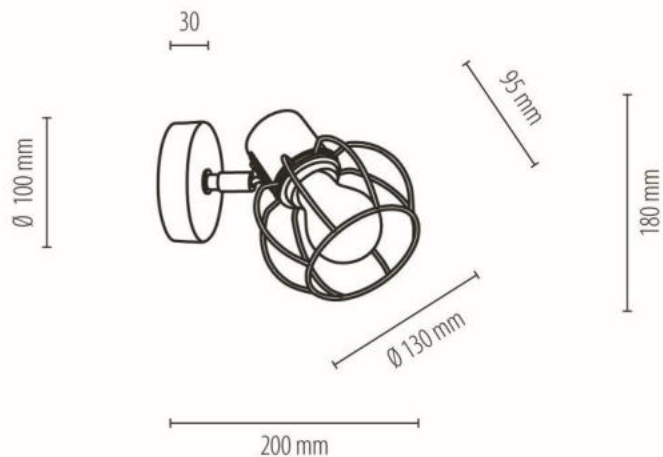

**MADE IN
EUROPE**

2017411331186

PHIPHI Wall lamp 1xE27 Max.25W

Material: Oak Wood/Oiled Oak

Shade: Black Metal

You can find other products from the PHIPHI family in the BRITOP Made in EUROPE catalog page 270-273