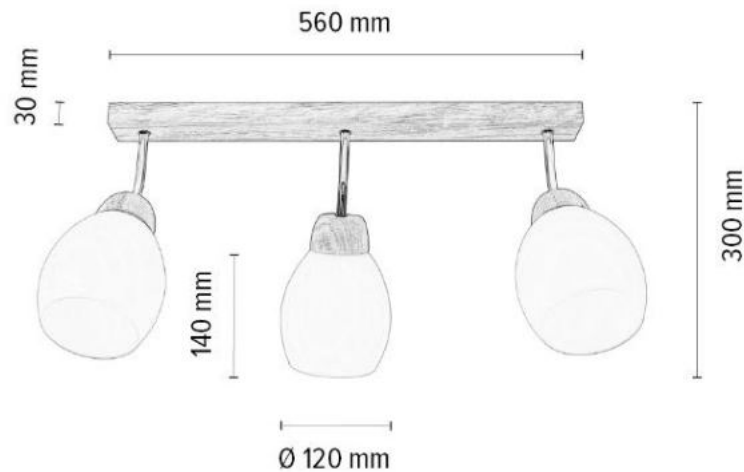

**MADE IN
EUROPE**

2037404020883

PISA Ceiling Lamp 3xE27 Max.60W

Material: Oak Wood/Oiled Oak

Metal/Chrome

Shade: White Glass