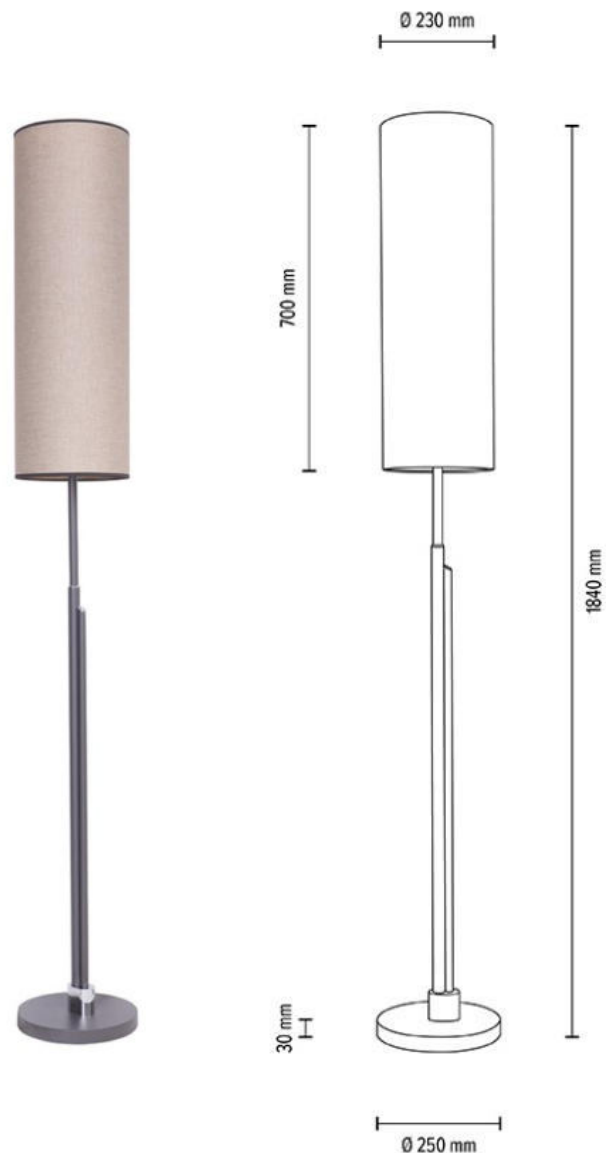

**MADE IN
EUROPE**

15922132

ELEGANTA Floor Lamp Incl. LED 22W

1800lm+500lm 3000K

Material: Metal/Anthracite

Cable: Black PVC

Shade: Beige Linen with anthracite
ribbon