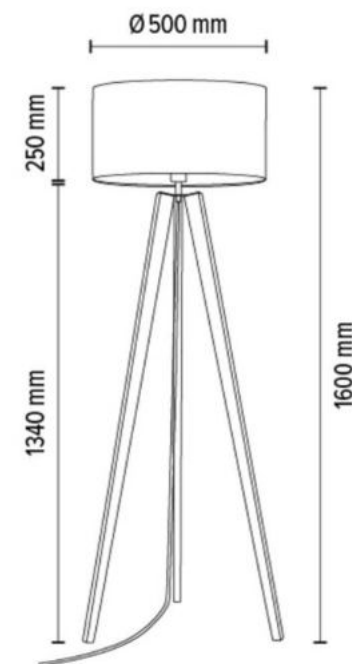

Shade: Beige Linen

**MADE IN
EUROPE**

74344051

BOHO Floor lamp 1xE27 Max.60W

Material: Pine Wood/Stained Pine Brown

Metal/Black

Cable: Black PVC

Shade: Beige Linen