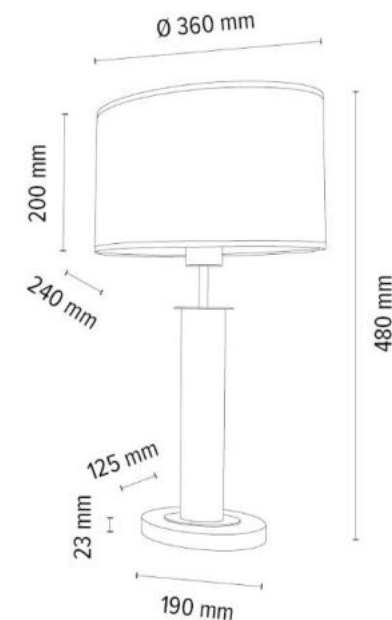

**MADE IN
EUROPE**

7017400111525

MERCEDES Table lamp 1xE27 Max.40W

Material: Oak Wood/ Oiled Oak

Metal/ Satin

Cable: Anthracite PVC

Shade: Cream-Silver Copter