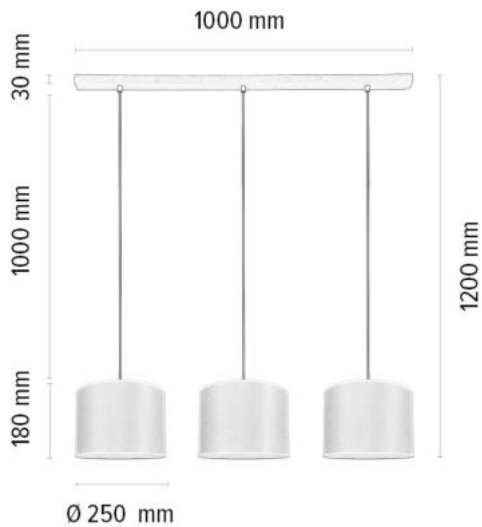

**MADE IN
EUROPE**

1037400611528

BENITA Pendant Lamp 3xE27 Max.40W

Material: Oak Wood/Oiled Oak

Cable: Transparent PVC

Shade: Cream-Silver Copter