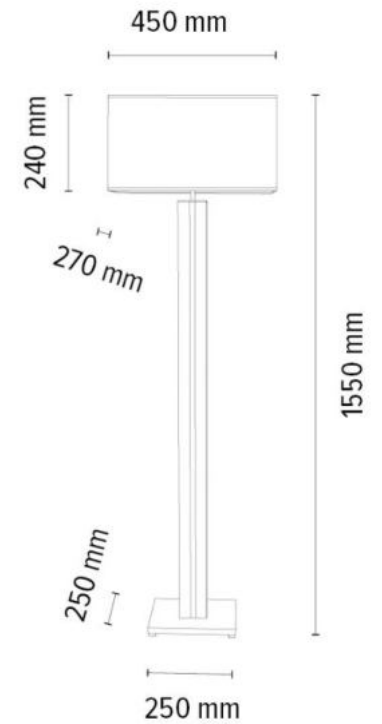

You can find other products from the Flame family in the BRITOP Made in EUROPE catalog page 186-179