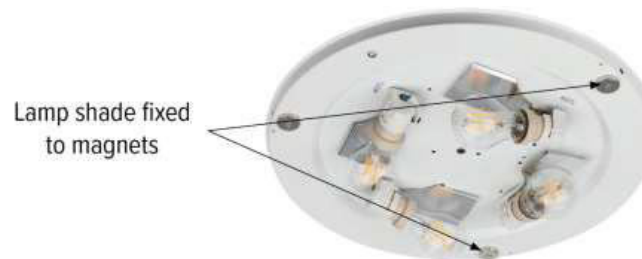

**MADE IN
EUROPE**

47993802

BOHO Ceiling/Wall lamp 3xE27 Max.25W

Material: Metal/White

Shade: Beige Linen with black ribbon

Easy assembling on magnets

You can find other products from the Boho family in the BRITOP Made in EUROPE catalog page 422-423