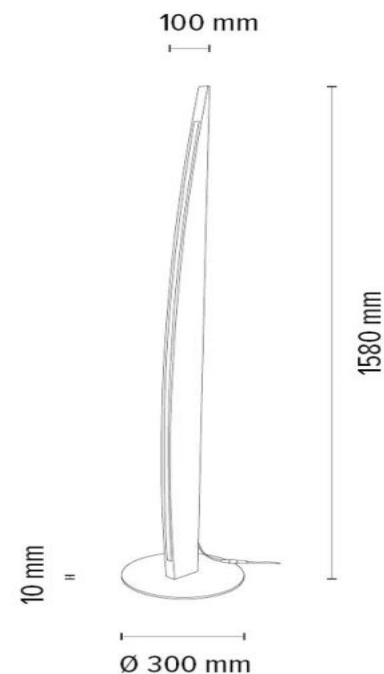

**MADE IN
EUROPE**

6017401200000

DUBAI Floor Lamp 1xLED Samsung
24V Integrated 18,5W 1680lm
3000K

Material: Oak Wood/Oiled Oak

Metal/Black

Cable: Black PVC

Touch Dimmer

Touch dimmer