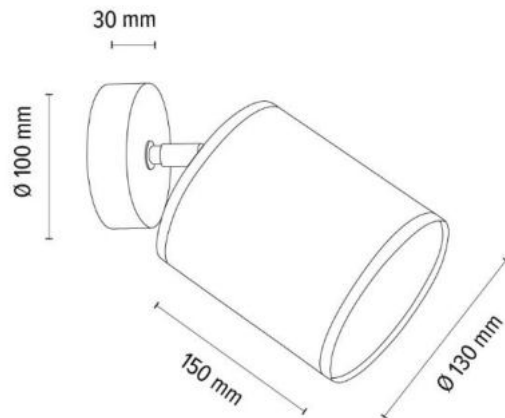

**MADE IN
EUROPE**

2017404210796

HONUS Wall/Ceiling lamp 1xE27
Max.25W

Material: Oak Wood/Oiled Oak

Shade: Golden Wallpaper