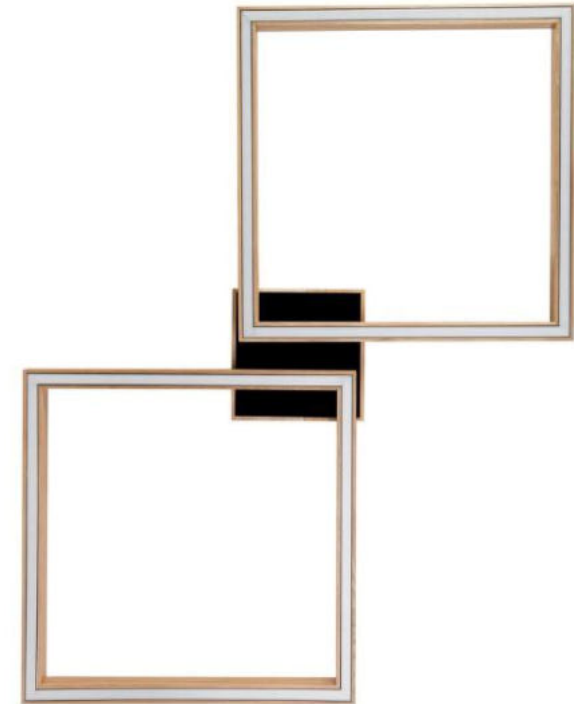

Klick&Dim

**MADE IN
EUROPE**

4027404900000

RAMME BLACK Ceiling/Wall Lamp 2xLED
Samsung 24V Integrated 48W 6888lm 3000K

Material: Oak Wood/Oiled Oak

Metal/Black

Klick&Dim

**MADE IN
EUROPE**