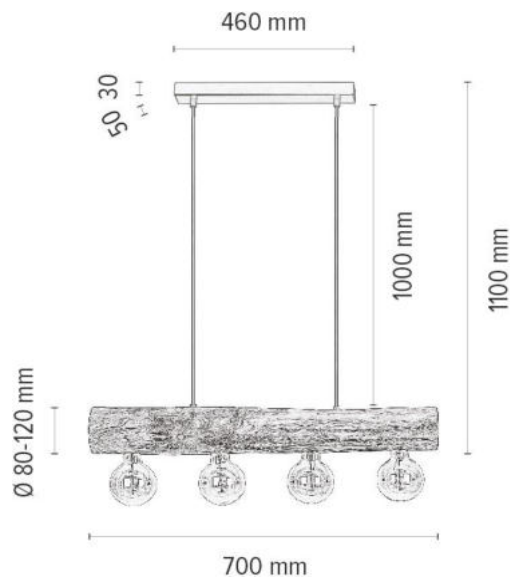

**MADE IN
EUROPE**

69880404

TRABO SIMPLE Pendant Lamp 4xE27 Max.60W

Material: Pine Wood/ Stained Pine Brown

Metal/Black

Cable: Black PVC