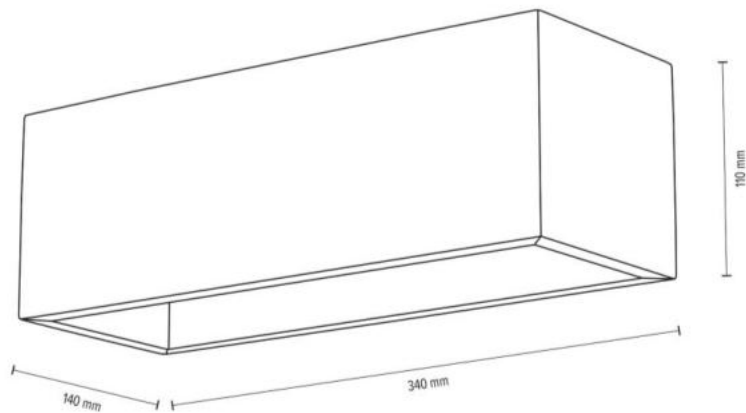

**MADE IN
EUROPE**

2251256

FIREFLY Wall lamp 2xG9 Max.6W LED

Material: Pine Wood/Stained Pine Walnut

Metal/Black