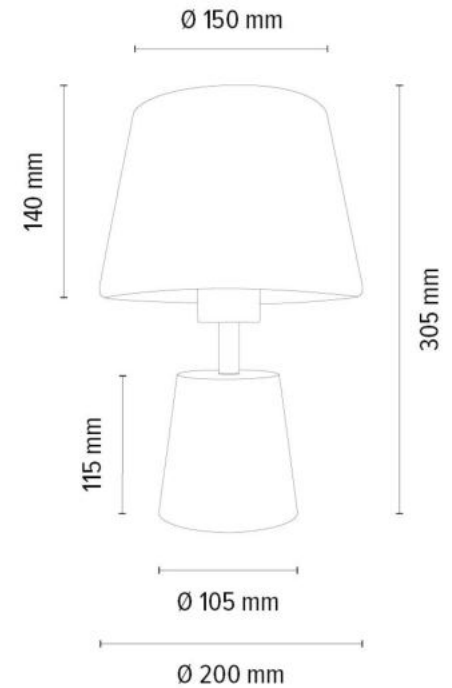

**MADE IN
EUROPE**

7017403111411

KONUS Table Lamp 1xE27 Max.25W

Material: Oak Wood/Oiled Oak

Metal/Black

Cable: Black PVC

Shade: White Chintz