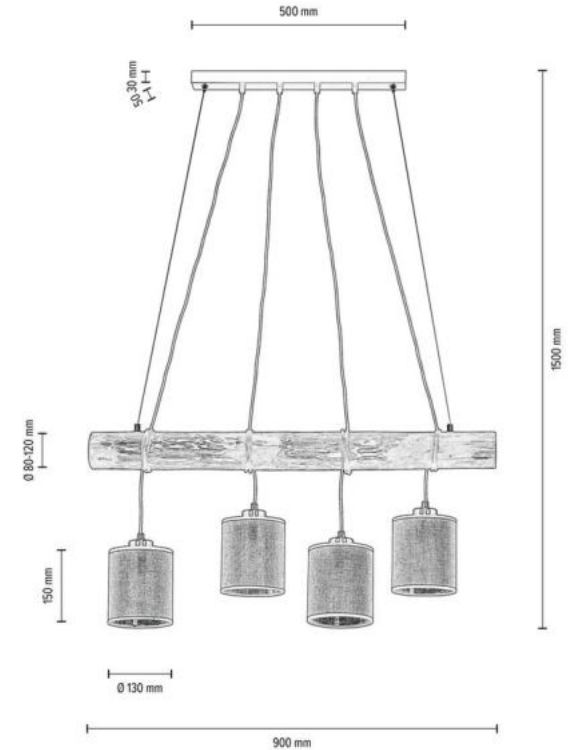

**MADE IN
EUROPE**

68859456

NEGRO Pendant Lamp 4xE27 Max.25W

Material: Pine Wood/ Stained Pine Walnut

Metal/Black

Cable: Black PVC

Shade: Natural Linen with black ribbon