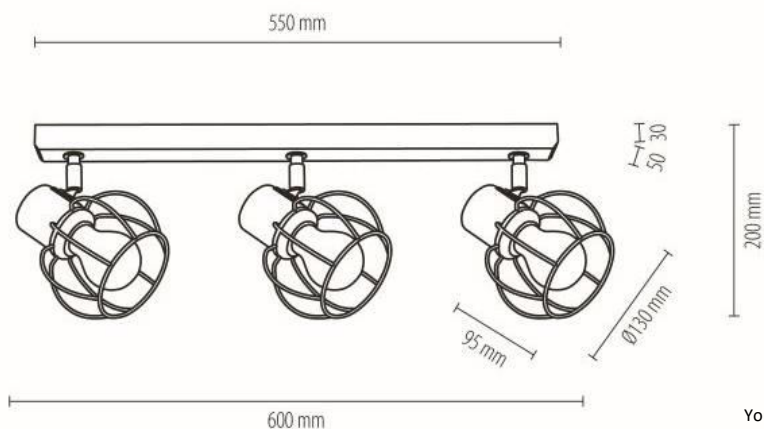

**MADE IN
EUROPE**

2030211931186

PHIPHI Ceiling lamp 3xE27 Max.25W

Material: Oak Wood/Oiled Oak – Metal/White

Shade: White Metal

You can find other products from the PHIPHI family in the BRITOP Made in EUROPE catalog page 270-273