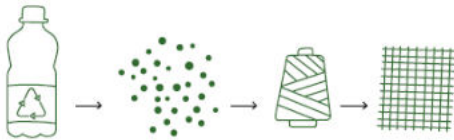

**MADE IN
EUROPE**

6017405511504

BOUCLE Floor Lamp 1xE27 Max.60W

Material: Oak Wood/Oiled Oak

Metal/Black

Cable: Transparent PVC

Shade: White Boucle PET fabric