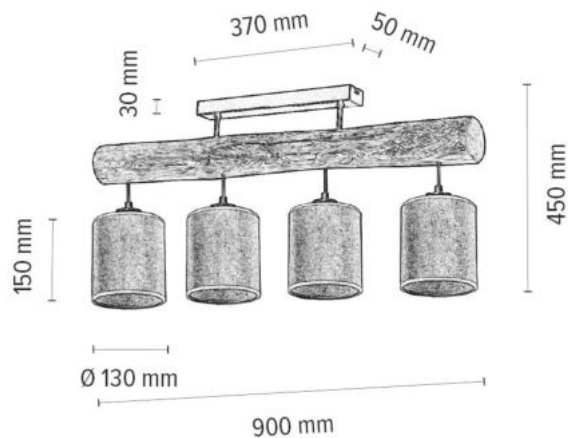

**MADE IN
EUROPE**

62804451

TRENO Ceiling Lamp 4xE27 Max.25W

Material: Pine Wood/Stained Pine Brown

Metal/Black

Shade: Beige Jute