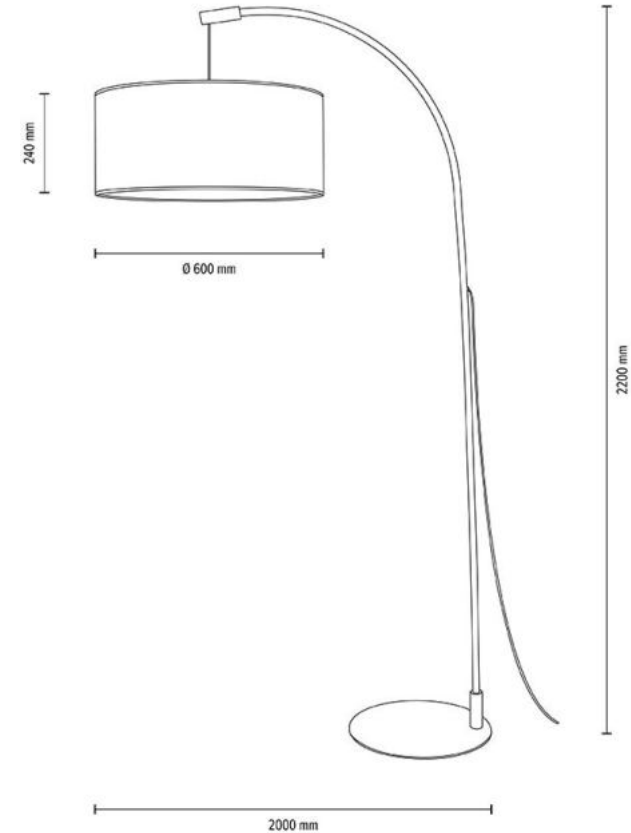

**MADE IN
EUROPE**

6010204111661

BRINDILLE Floor Lamp 1xE27 Max.60W

Material: Oak Wood/Oiled Oak

Metal/White

Cable: White Fabric

Shade: Natural Linen