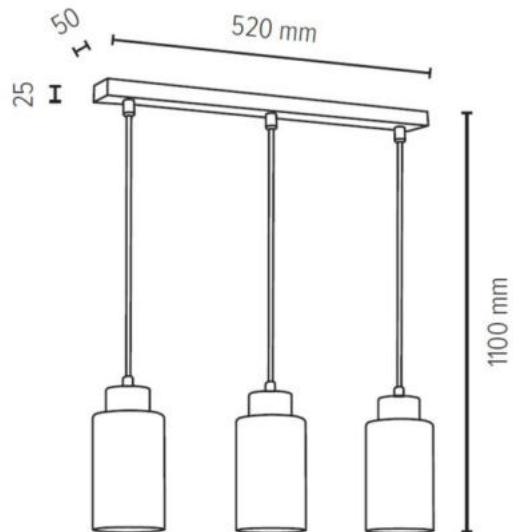

Cable: Transparent/PVC

**MADE IN
EUROPE**

BSG010

BELLA Hanging lamp 3xE27 max. 60W

Material: Oak Wood/Oiled Oak

Shade: Smoky Glass

Cable: Transparent/PVC

**MADE IN
EUROPE**