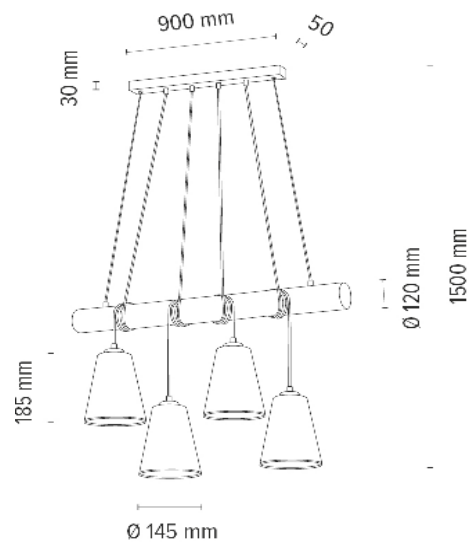

**MADE IN
EUROPE**

691186404

TRABO CARLOS Pendant Lamp 4xE27 Max.25W

Material: Pine Wood/Stained Pine Brown

Metal/Black

Cable: Black PVC

Shade: White, Gray, Beige, Black Chintz