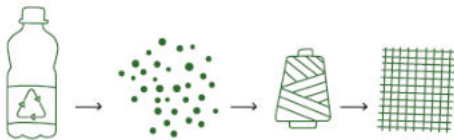

**MADE IN
EUROPE**

7017403410478

KONUS Table Lamp 1xE27 Max.25W

Material: Oak Wood/Oiled Oak

Metal/Black

Cable: Natural Fabric

Shade: White Boucle PET fabric