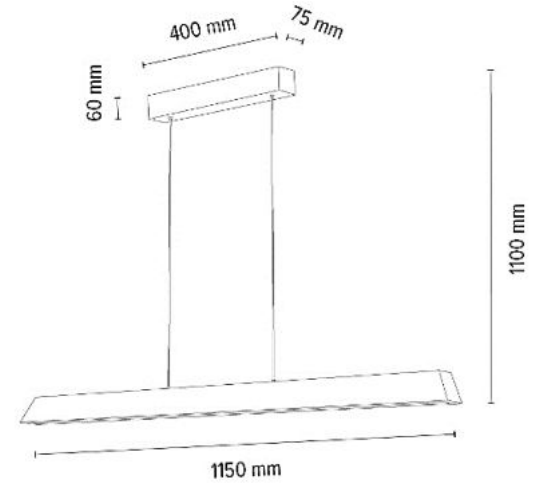

1037401500000

DEROTT Pendant Lamp 3xLED Samsung
24V Integrated 42W 6024lm 3000K

Material: Oak Wood/Oiled Oak

Metal/Stainless Steel

Touch Dimmer

Adjustable Suspension Height

The light in the top and down position