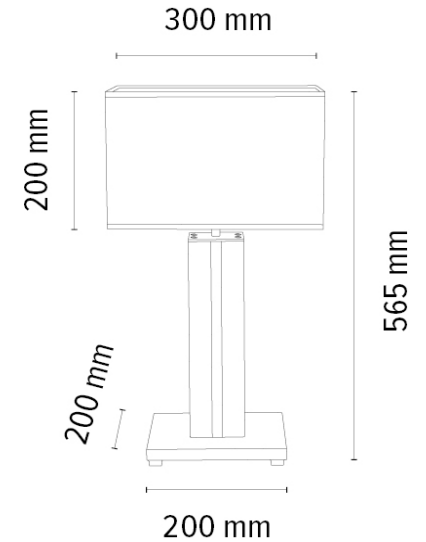

**MADE IN
EUROPE**

861319187

FLAME Table lamp 1xE27 Max.40W
1xLED 12V Integrated 4,6W 245lm
3000K

Touch Dimmer

Material: MDF/Oak Veneer

Cable: Black PVC

Shade: Beige Linen with black ribbon

Touch dimmer