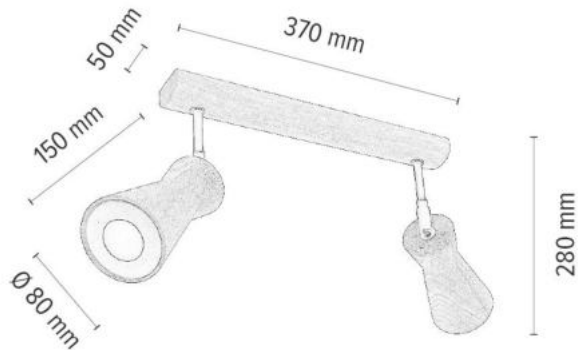

**MADE IN
EUROPE**

2027401300000

THORIS Ceiling Lamp incl. 2xLED 5W

Material: Oak Wood/Oiled Oak

Metal/Black