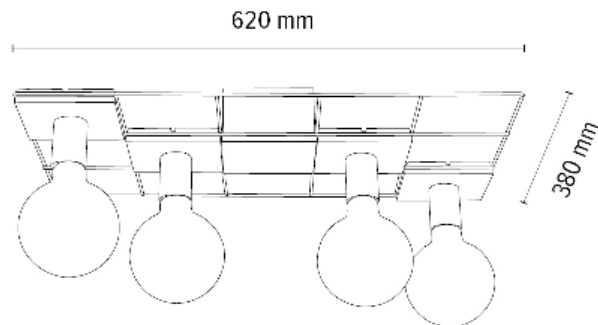

CHESTER Ceiling/Wall Lamp 3xE27 Max.60W

Material: Oak Wood/Oiled Oak

Black Metal

**MADE IN
EUROPE**

919401474

CHESTER Ceiling/Wall Lamp 3xE27 Max.60W

Material: Oak Wood/Oiled Oak

Black Metal