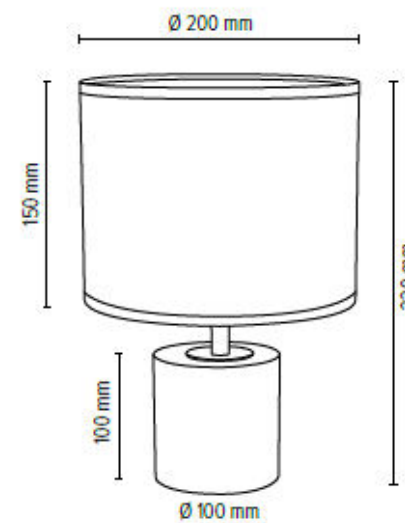

**MADE IN
EUROPE**

708191174

SILLA Table lamp 1xE27 Max.25W

Material: Oak Wood/Oiled Oak

Metal/Black

Cable: Black PVC

Shade: White Chintz