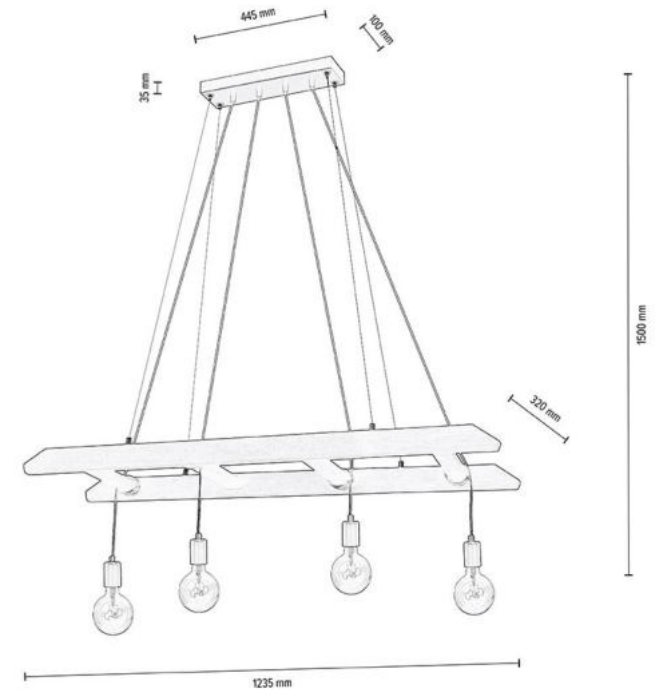

**MADE IN
EUROPE**

7219451

ESKALO Pendant lamp 4xE27 Max.60W

Material: Pine Wood/Stained Pine Brown

Metal/Black

Cable: Black PVC