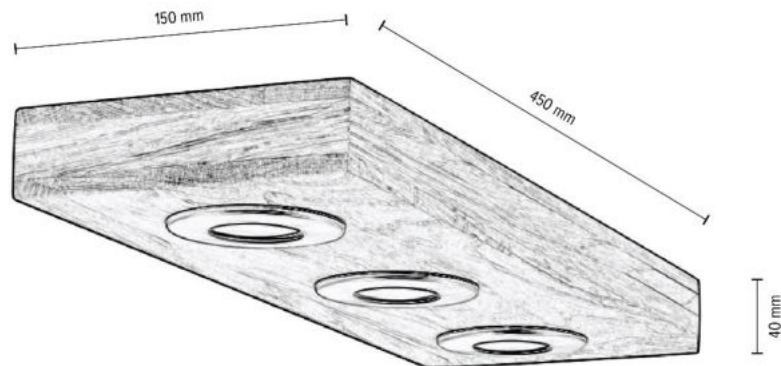

**MADE IN
EUROPE**

62791374

MAGORA Wall Lamp Incl. 3xLED 5W,
300lm, 3000K

Material: Oak Wood/Oiled Oak

Metal/Black

**MADE IN
EUROPE**

2251104

BLOCK WOOD Wall Lamp 1xG9 Max.6W LED