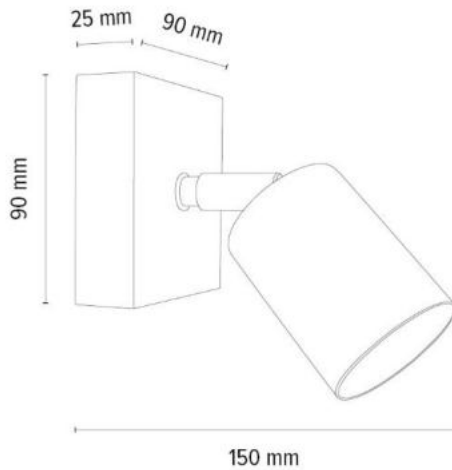

Shade: Black Chintz

**MADE IN
EUROPE**

2017403100000

MONALOO Wall Lamp 1xGU10 Max.5W Ra 90

Material: Oak Wood/Oiled Oak

White Metal

**MADE IN
EUROPE**

2027403200000