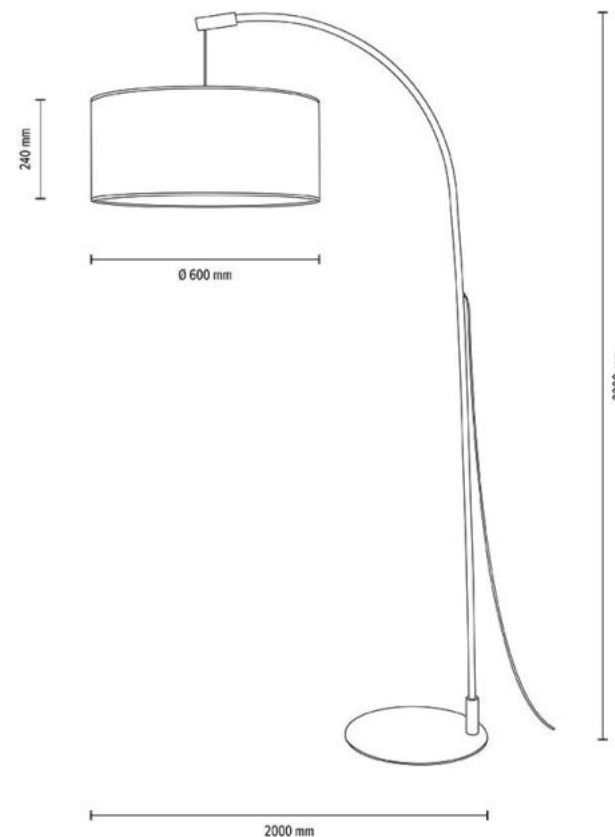

Shade: Black Chintz

**MADE IN
EUROPE**

**MADE IN
EUROPE**

6010204111389

BRINDILLE Floor Lamp 1xE27 Max.60W

Material: Oak Wood/Oiled Oak

Metal/White

Cable: White Fabric