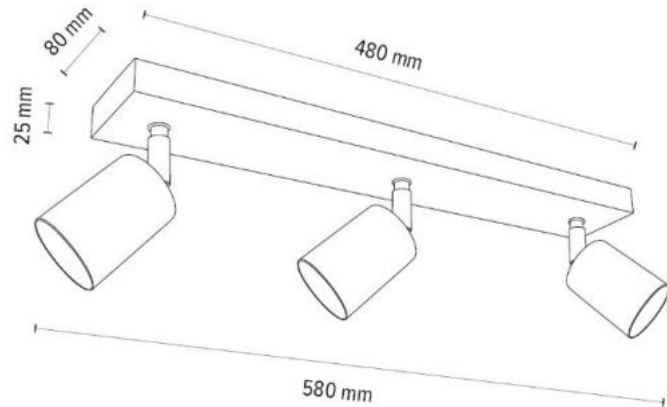

**MADE IN
EUROPE**

2910374

MONALOO Ceiling Lamp 3xGU10 Max.5W Ra 90

Material: Oak Wood/Oiled Oak

Black Metal