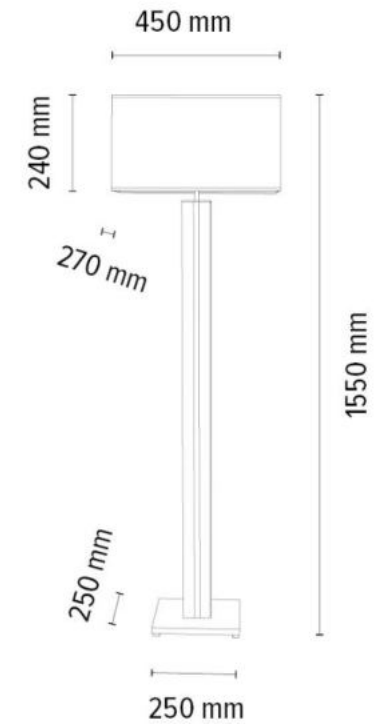

**MADE IN
EUROPE**

660319187

FLAME Floor lamp 1xE27 Max.60W
1xLED 12V Integrated 16W 650lm
3000K

Touch Dimmer

Material: MDF/Oak Veneer

Cable: Black PVC

Shade: Beige Linen

You can find other products from the Flame family in the BRITOP Made in EUROPE catalog page 186-179