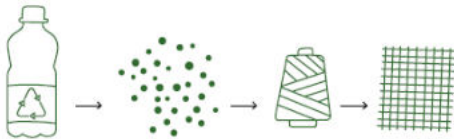

**MADE IN
EUROPE**

1990556

BOUCLE Pendant Lamp 5xE27 Max.25W

Material: Pine Wood/Stained Pine
Walnut

Cable: Transparent PVC

Shade: White Boucle PET fabric

- ① A0785 | Ø 150mm H 300mm
- ② A0786 | Ø 130mm H 330mm
- ③ A0787 | Ø 175mm H 270mm
- ④ A0788 | Ø 200mm H 270mm
- ⑤ A0789 | Ø 130mm H 360mm