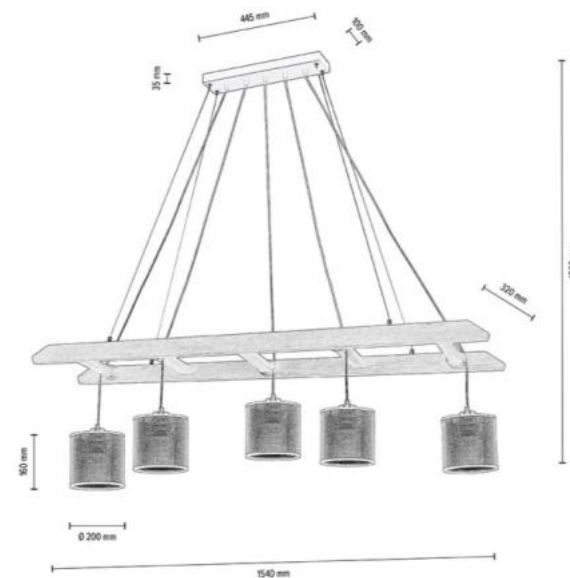

Cable: Black PVC

Shade: Natural Linen with black ribbon

**MADE IN
EUROPE**

7739556

ESKALO Pendant lamp 5xE27 Max.25W

Material: Pine Wood/ Stained Pine Walnut

Cable: Black PVC

Shade: Natural Linen with black ribbon