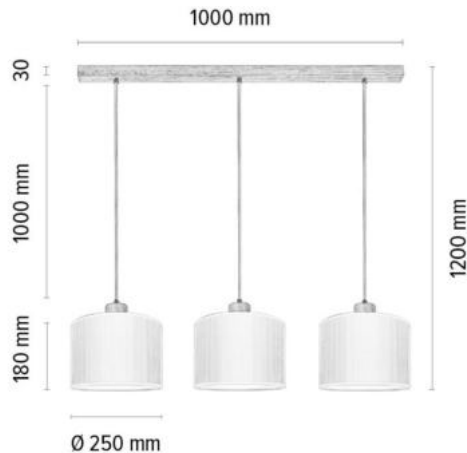

**MADE IN
EUROPE**

1037407510797

HONUS Pendant lamp 3xE27
Max.25W

Material: Oak Wood/Oiled Oak

Cable: Black ECO

Shade: Golden Wallpaper