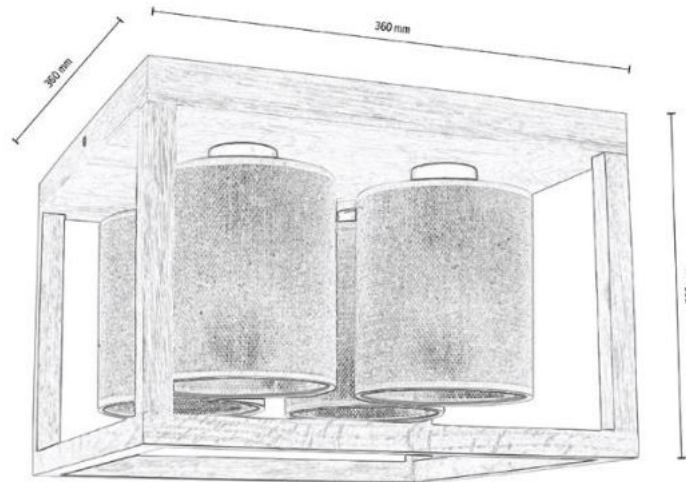

**MADE IN
EUROPE**

9454474

LUNOS Ceiling lamp 4xE27 Max.25W

Material: Oak Wood/ Oiled Oak

Metal/ Black

Shade: Beige Jute