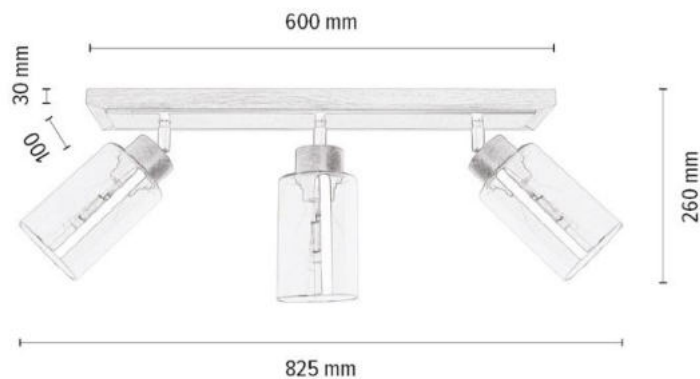

**MADE IN
EUROPE**

2037405220770

BELLA Ceiling lamp 3xE27 max. 60W

Material: Oak Wood/Oiled Oak

Metal/White

Shade: White Glass