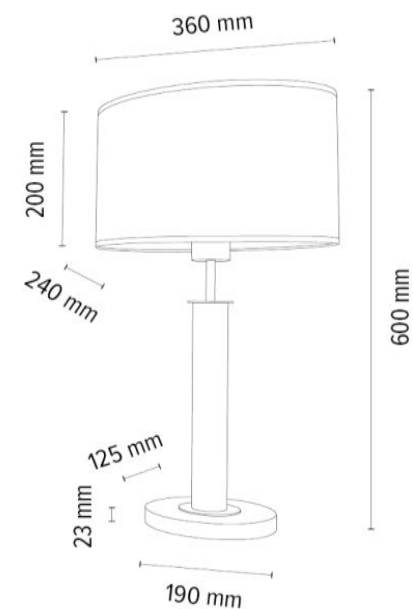

**MADE IN
EUROPE**

7017400211535

MERCEDES Table lamp 1xE27 Max.40W

Material: Oak Wood/ Oiled Oak

Metal/ Satin

Cable: Anthracite PVC

Shade: White Copter