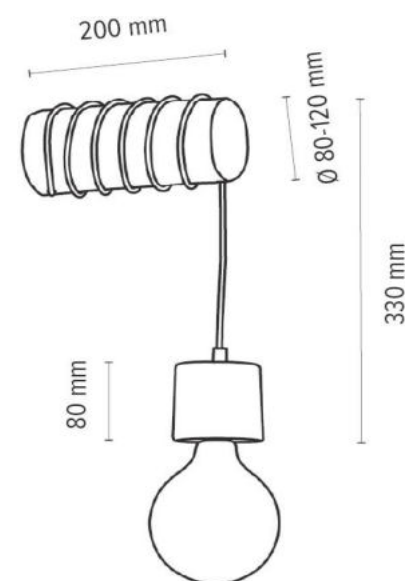

Metal/Black

Cable: Black PVC

**MADE IN
EUROPE**

69379156

TRABO PINO Wall lamp 1xE27 Max.25W

Material: Pine Wood/Stained Pine Walnut

Metal/Black

Cable: Black PVC