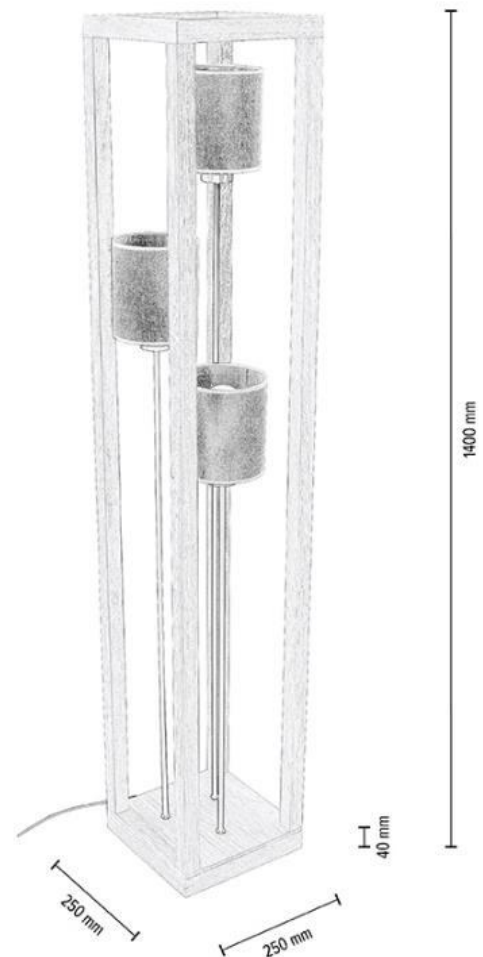

**MADE IN
EUROPE**

68999151

TRENO Wall lamp 1xE27 Max.25W

Material: Pine Wood/Stained Pine Brown

Metal/Black

Cable: Black PVC

Shade: Beige Jute

**MADE IN
EUROPE**