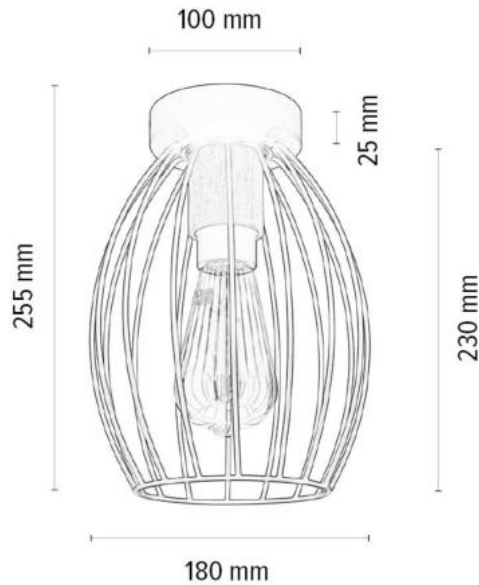

**MADE IN
EUROPE**

17512104

GUNNAR Ceiling/Wall lamp 1xE27 Max.60W

Material: Oak Wood/Oiled Oak

Shade: Black Metal