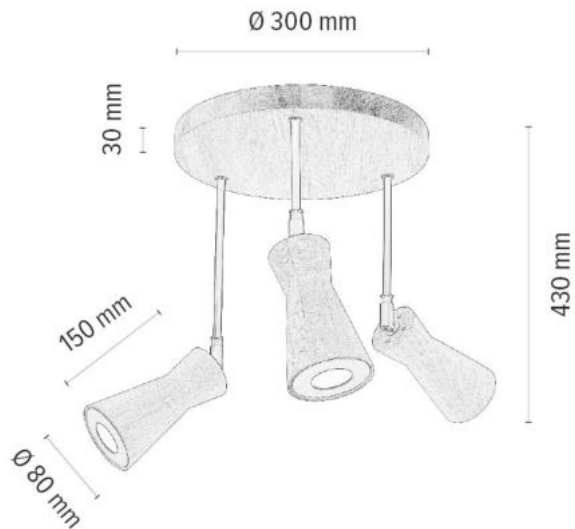

**MADE IN
EUROPE**

4037401200000

THORIS Ceiling Lamp incl. 3xLED 5W

Material: Oak Wood/Oiled Oak

Metal/Black

**MADE IN
EUROPE**

2047401500000

THORIS Ceiling Lamp incl. 4xLED 5W