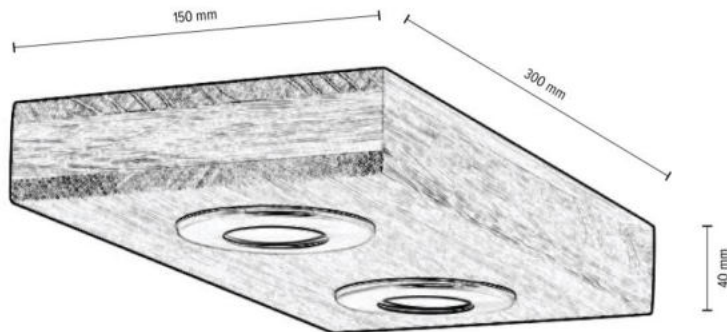

MAGORA Wall Lamp Incl. 3xLED 5W,
300lm, 3000K

Material: Oak Wood/Oiled Oak

Metal/Satin

**MADE IN
EUROPE**

62791274

MAGORA Wall Lamp Incl. 2xLED 5W,
300lm, 3000K

Material: Oak Wood/Oiled Oak

Metal/Black