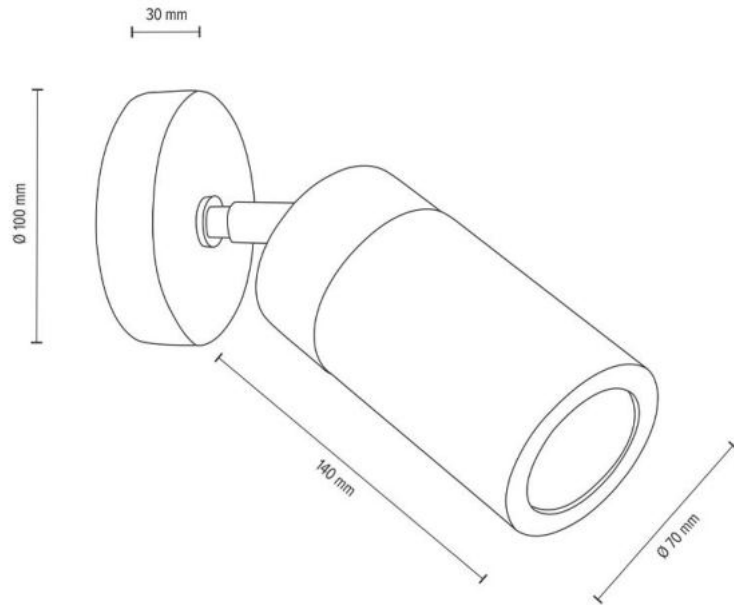

Black Metal

**MADE IN
EUROPE**

2439104

ANNICK Wall/Ceiling Lamp Incl. 1xLED GU10 5W
Ra90 320lm 2700K

Material: Oak Wood/Oiled Oak

Metal/Black

You can find other products from the Annick family in the BRITOP Made in EUROPE catalog page 55-63