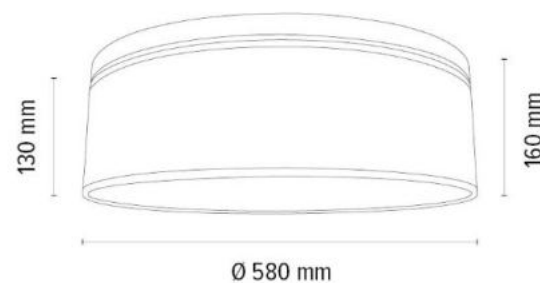

Shade: Natural Linen with black ribbon

Easy assembling on magnets

**MADE IN
EUROPE**

Lamp shade fixed
to magnets

47965874

NEGRO Ceiling Lamp 4xE27 Max.25W

Material: Oak Wood/Oiled Oak

Shade: Natural Linen with black ribbon