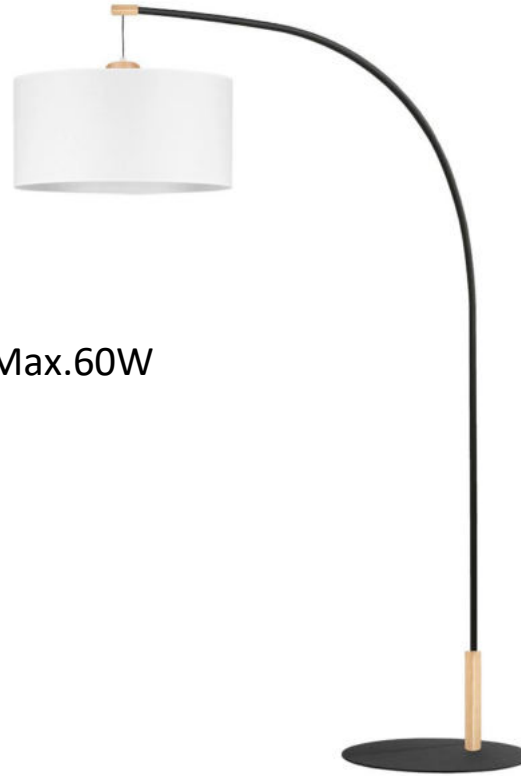

**MADE IN
EUROPE**

6010404011407

BRINDILLE Floor Lamp 1xE27 Max.60W

Material: Metal/Black

Oak Wood/Oiled Oak

Cable: White Fabric

Shade: White Chintz