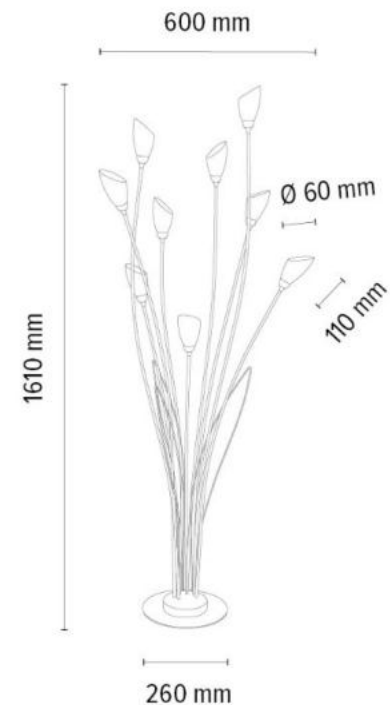

**MADE IN
EUROPE**

6090402620037

GLORIOSA Floor lamp 9xG9 Max.6W LED

Material: Metal/Black

Cable: Black PVC

Shade: White Glass

**MADE IN
EUROPE**

2030201720037