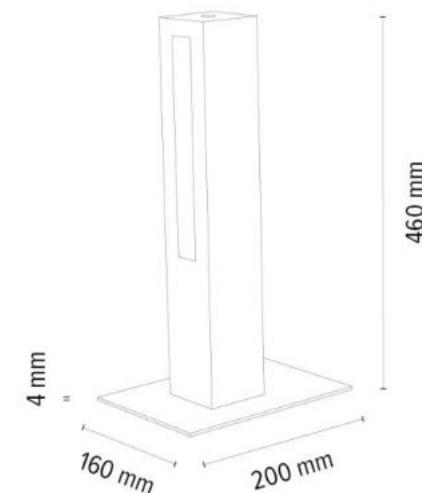

**MADE IN
EUROPE**

Touch dimmer

7017401400000

LEON Table lamp 1xLED Samsung
24V Integrated 9W 1290lm 3000K

Material: Oak Wood/ Oiled Oak

Metal/ Stainless Steel

Cable: Black PVC

Touch Dimmer