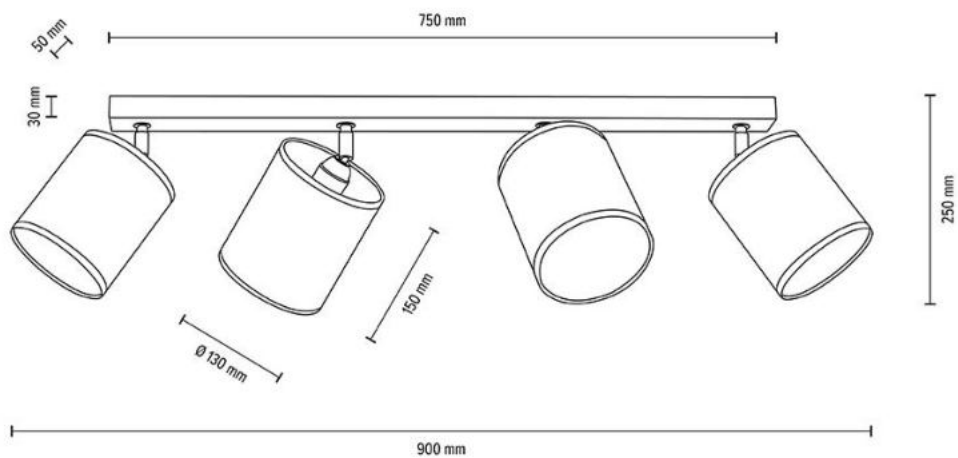

**MADE IN
EUROPE**

56774474

NEGRO Ceiling Lamp 4xE27 Max.25W

Material: Oak Wood/Oiled Oak

Shade: Natural Linen with black ribbon

**MADE IN
EUROPE**

Lamp shade fixed
to magnets

47963874