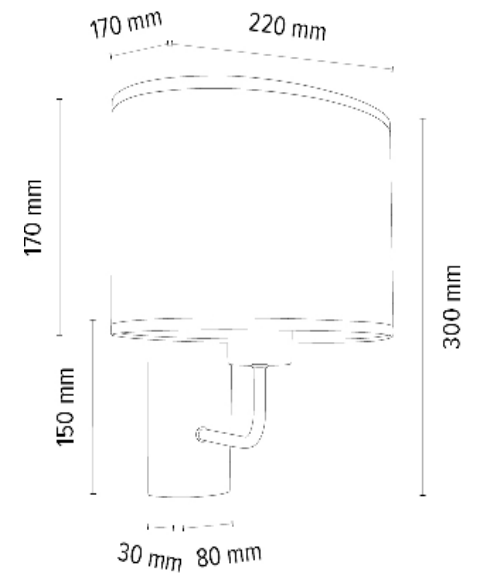

**MADE IN
EUROPE**

2017400111525

MERCEDES Wall Lamp 1xE27 Max.40W

Material: Oak Wood/Oiled Oak

Metal/Satin

Shade: Cream-Silver Copter