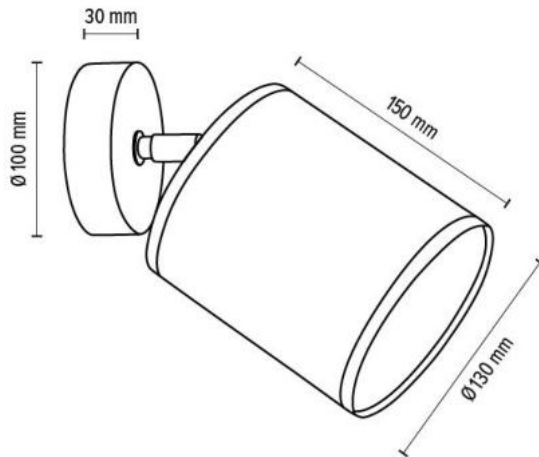

Material: Metal/Black

**MADE IN
EUROPE**

56774174

NEGRO Wall/Ceiling Lamp 1xE27 Max.25W

Material: Oak Wood/Oiled Oak

Shade: Natural Linen with black ribbon

**MADE IN
EUROPE**

56774274