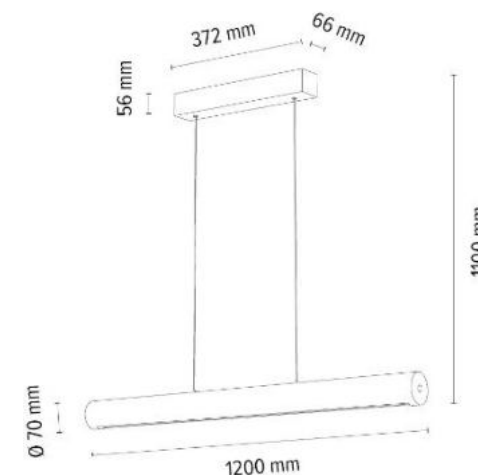

**MADE IN
EUROPE**

1017401200000

CONOR Pendant Lamp 1xLED
Samsung 24V Integrated 34,5W
4950lm 3000K

Material: Oak Wood/Oiled Oak

Metal/Black

Cable: Transparent PVC

Touch Dimmer

Adjustable Suspension Height

Touch dimmer