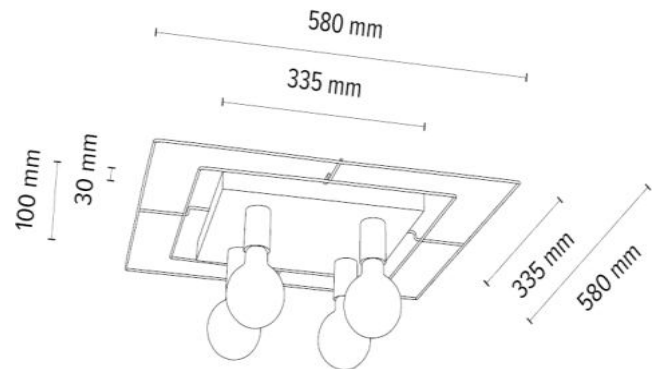

**MADE IN
EUROPE**

919403474

CHESTER Ceiling/Wall Lamp 3xE27 Max.60W

Material: Oak Wood/Oiled Oak

Black Metal