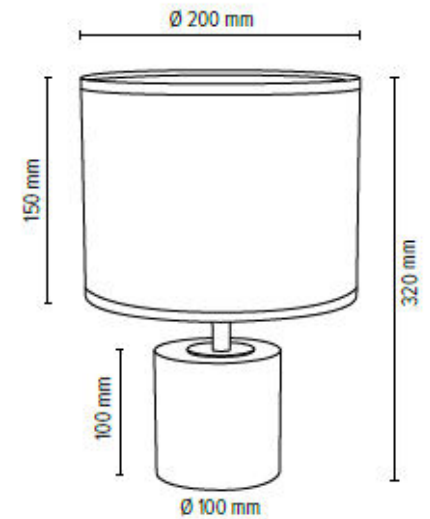

**MADE IN
EUROPE**

708196156

BOUCLE Table Lamp 1xE27 Max.25W

Material: Pine Wood/Stained Pine Walnut

Metal/Black

Cable: Black PVC

Shade: **White Boucle** PET fabric