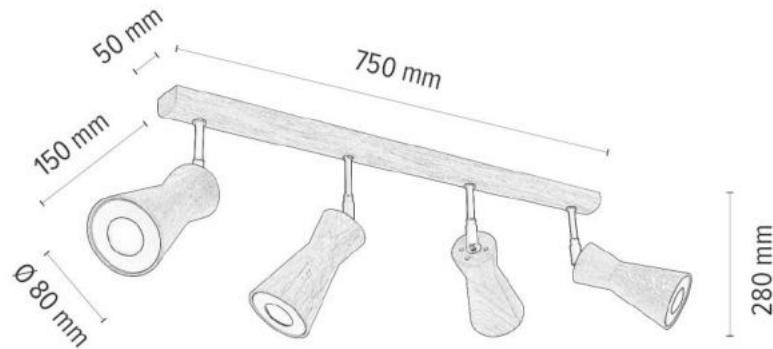

**MADE IN
EUROPE**

2047401500000

THORIS Ceiling Lamp incl. 4xLED 5W

Material: Oak Wood/Oiled Oak

Metal/Black