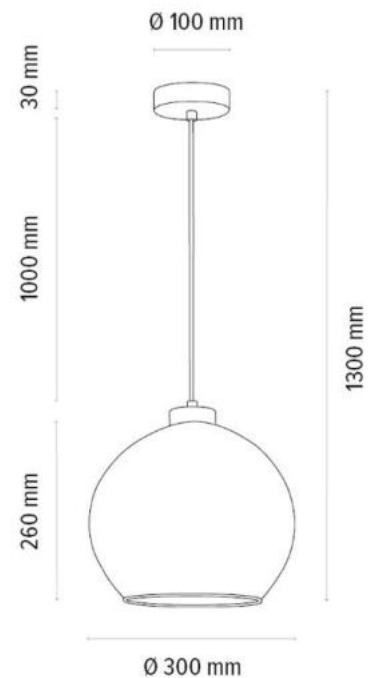

**MADE IN
EUROPE**

1017406921263

LAGUNA Pendant lamp 1xE27 Max.60W

Material: Oak Wood/ Oiled Oak

Cable: Transparent PVC

Shade: Smoked Glass