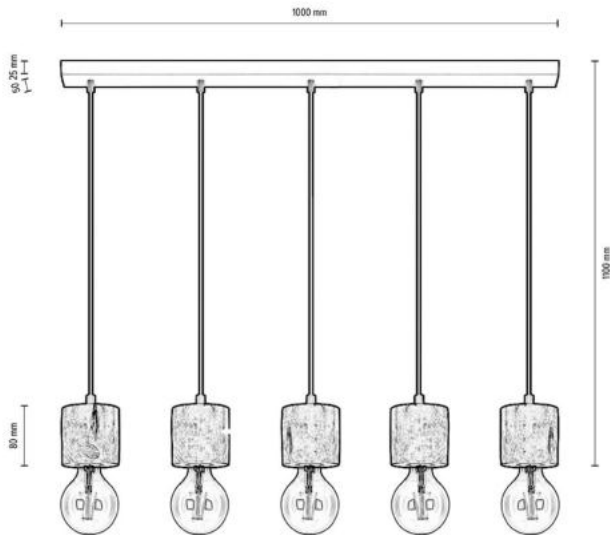

**MADE IN
EUROPE**

71695504

PINO Pendant Lamp 5xE27 Max.60W

Material: Pine Wood/Stained Pine Walnut

Metal/Black

Cable: Black PVC