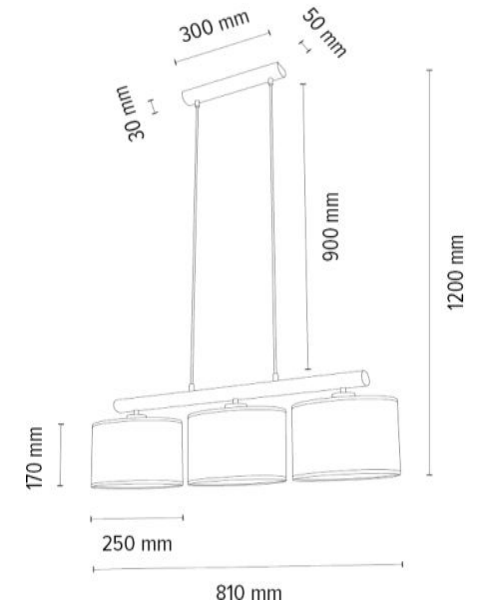

**MADE IN
EUROPE**

1037400111525

MERCEDES Pendant Lamp 3xE27 Max.40W

Material: Oak Wood/Oiled Oak

Cable: Transparent PVC

Shade: Cream-Silver Copter