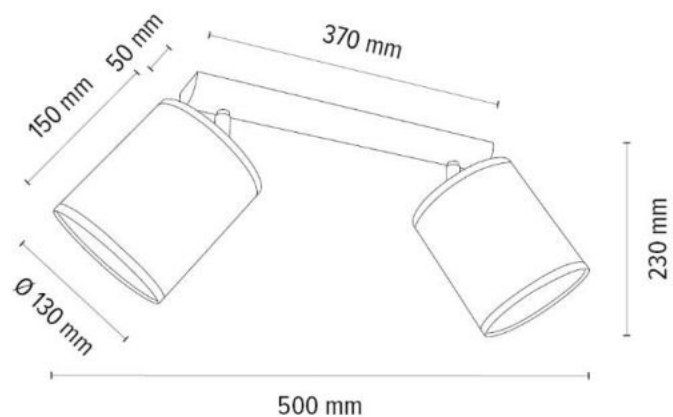

**MADE IN
EUROPE**

2027400811553

BENITA Ceiling Lamp 2xE27 Max.25W

Material: Oak Wood/Oiled Oak

Metal/Chrome

Shade: Brown-Black-Golden Copter
with black ribbon