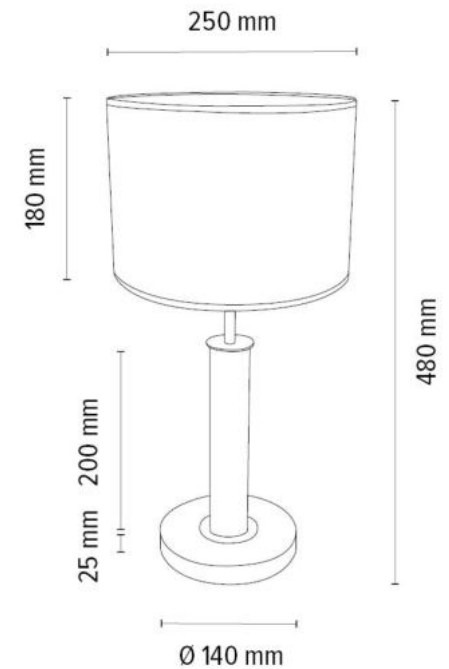

**MADE IN
EUROPE**

7017400511546

BENITA Table Lamp 1xE27 Max. 60W

Material: Oak Wood/Oiled Oak

Metal/Satin

Cable: Anthracite Fabric

Shade: White Copter

**MADE IN
EUROPE**