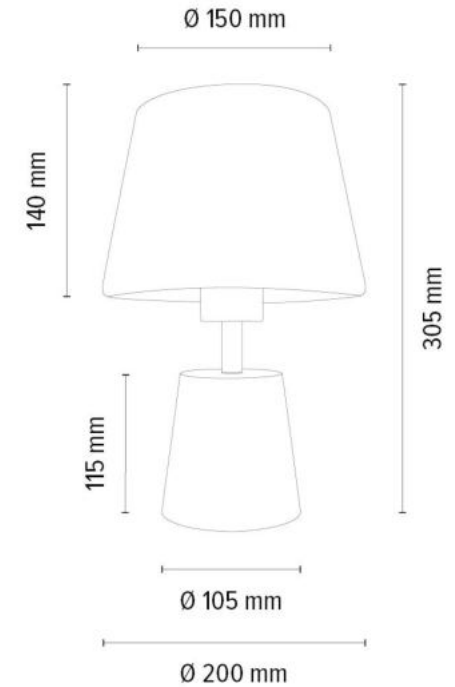

**MADE IN
EUROPE**

7017403111412

KONUS Table Lamp 1xE27 Max.25W

Material: Oak Wood/Oiled Oak

Metal/Black

Cable: Black PVC

Shade: Black Chintz