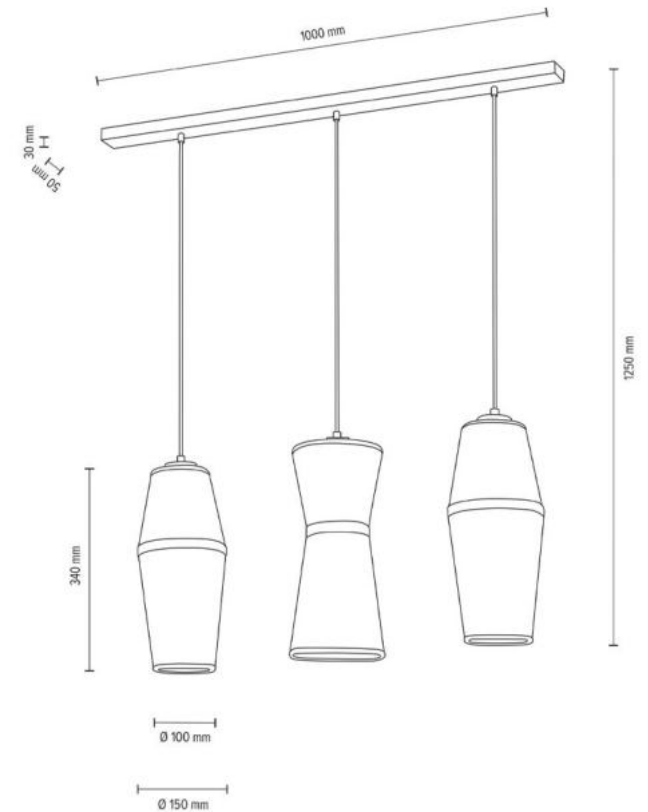

**MADE IN
EUROPE**

1691374

AMIGO Pendant Lamp 3xE27 Max.25W

Material: Oak Wood/Oiled Oak

Cable: Black Fabric

Shade: Beige Linen with black ribbon