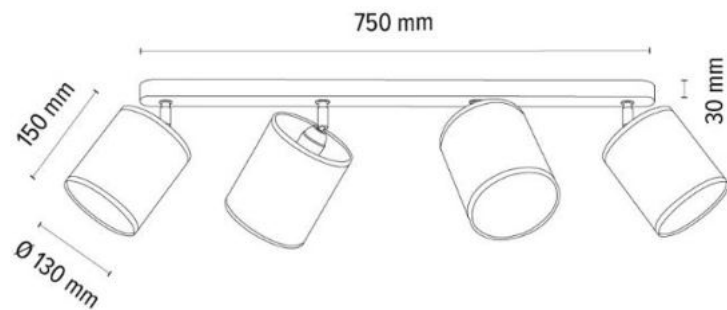

**MADE IN
EUROPE**

2047404510796

HONUS Ceiling lamp 4xE27
Max.25W

Material: Oak Wood/Oiled Oak

Shade: Golden Wallpaper