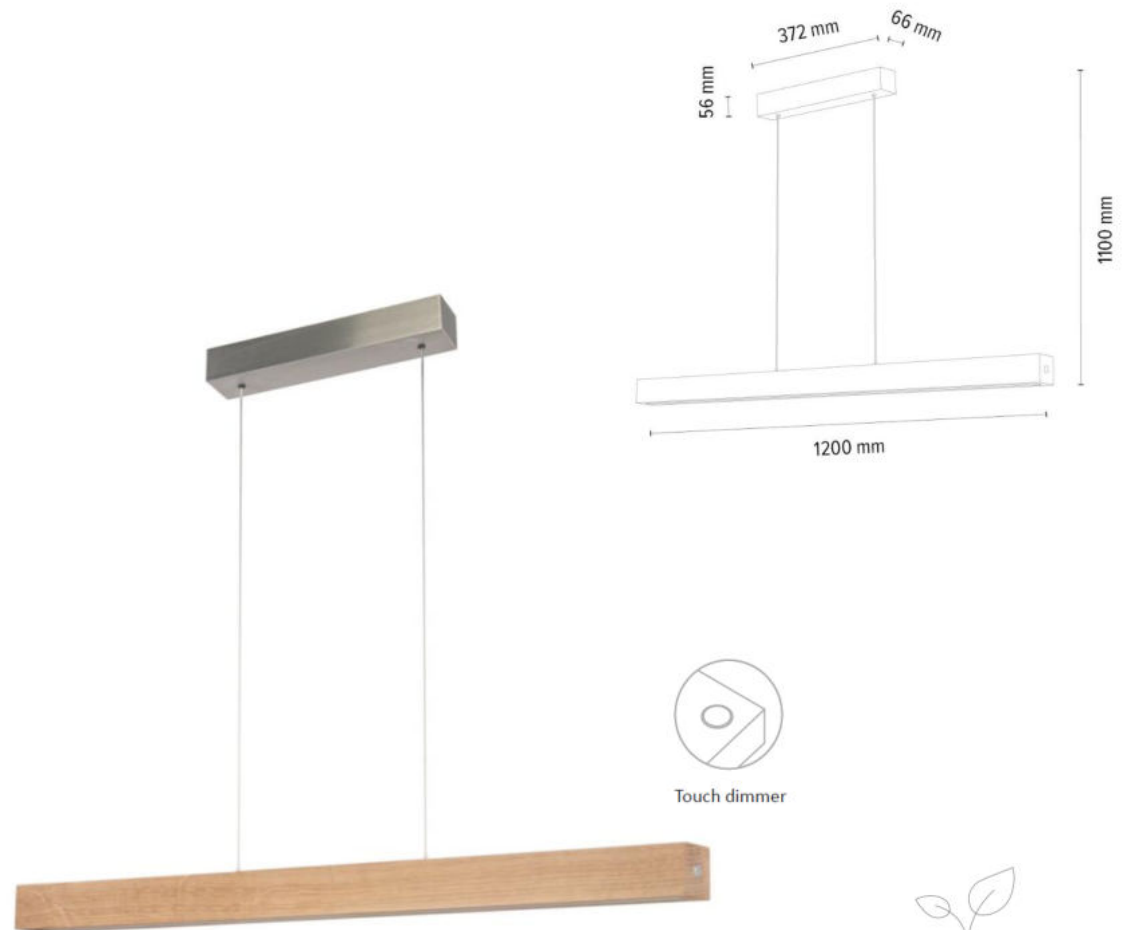

Metal/ Black

Cable: Black PVC

Touch Dimmer

**MADE IN
EUROPE**

1037402000000

LEON Pendant lamp 3xLED Samsung
24V Integrated 54W 7962lm 3000K

Material: Oak Wood/ Oiled Oak

Metal/ Stainless Steel

Cable: Transparent PVC

Touch Dimmer

Adjustable Suspension Height

The light in the up and down position

**MADE IN
EUROPE**

1037410300000

LEON Pendant lamp 3xLED Samsung
24V Integrated 58W 8824lm 3000K

Material: Oak Wood/ Oiled Oak

Metal/ Stainless Steel

Cable: Transparent PVC

Touch Dimmer

Adjustable Suspension Height

The light in the up and down position

Touch dimmer

**MADE IN
EUROPE**

Touch dimmer