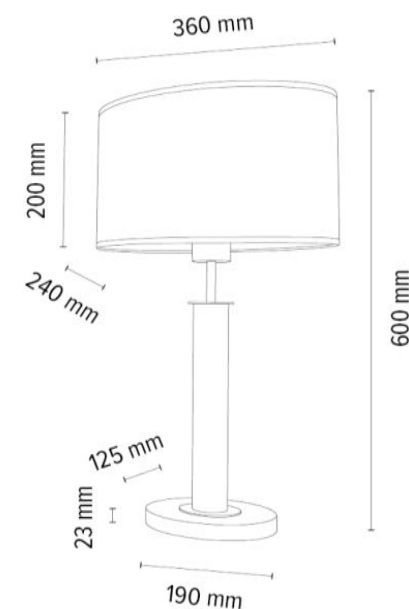

MERCEDES Table lamp 1xE27 Max.40W

Material: Oak Wood/ Oiled Oak

Metal/ Black

Cable: Black Fabric

Shade: Brown-Black-Golden Copter

With black ribbon

**MADE IN
EUROPE**

6017400311538