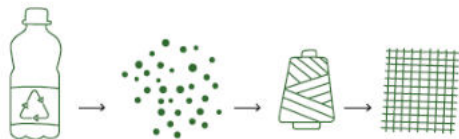

Cable: Transparent PVC

Shade: White Boucle PET fabric

**MADE IN
EUROPE**

1057410019999

BOUCLE Pendant Lamp 5xE27 Max.25W

Material: Oak Wood/Oiled Oak

Cable: Transparent PVC

Shade: White Boucle PET fabric