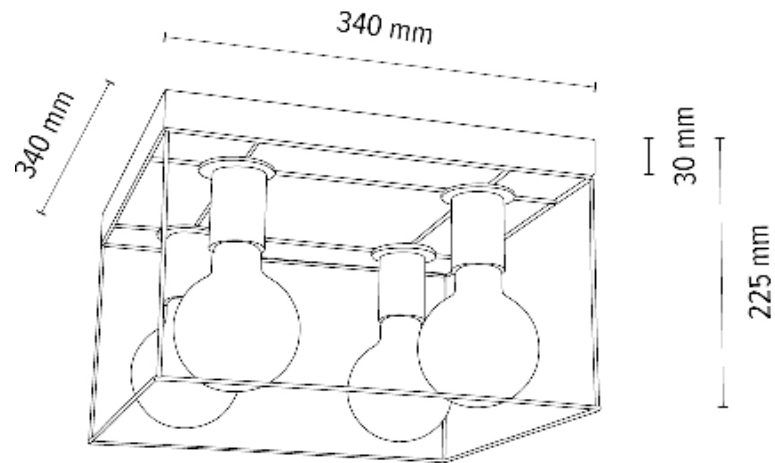

GRETTER Ceiling/Wall lamp 3xE27 Max.60W

Material: Oak Wood/Oiled Oak

Shade: Black Metal

**MADE IN
EUROPE**

919408474

GRETTER Ceiling/Wall lamp 4xE27 Max.60W

Material: Oak Wood/Oiled Oak

Shade: Black Metal