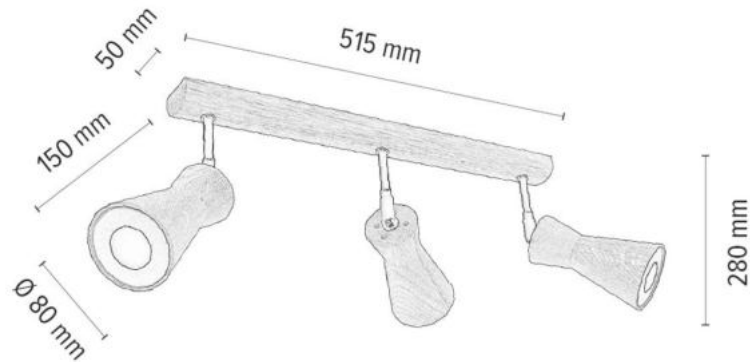

THORIS Ceiling Lamp incl. 2xLED 5W

Material: Oak Wood/Oiled Oak

Metal/Black

**MADE IN
EUROPE**

2037401400000

THORIS Ceiling Lamp incl. 3xLED 5W

Material: Oak Wood/Oiled Oak

Metal/Black