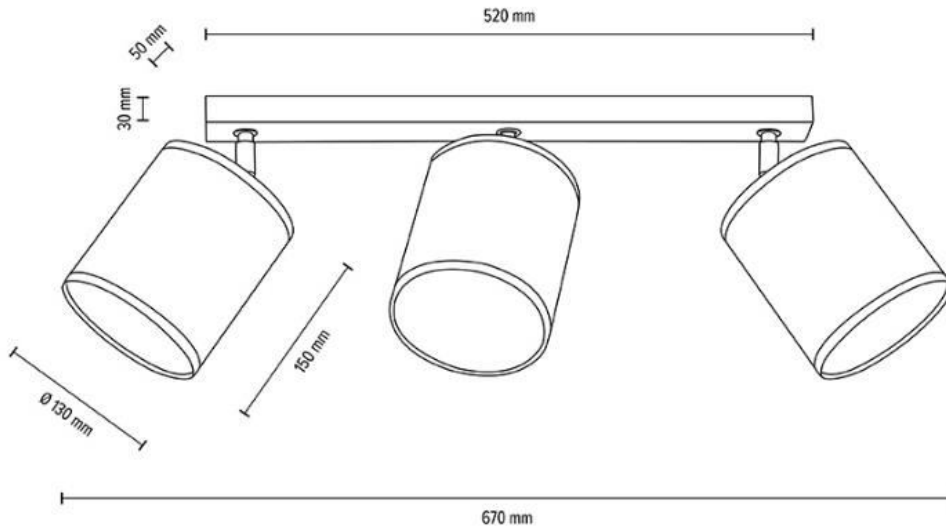

NEGRO Ceiling Lamp 2xE27 Max.25W

Material: Oak Wood/Oiled Oak

Shade: Natural Linen with black ribbon

**MADE IN
EUROPE**

56774374

NEGRO Ceiling Lamp 3xE27 Max.25W

Material: Oak Wood/Oiled Oak

Shade: Natural Linen with black ribbon