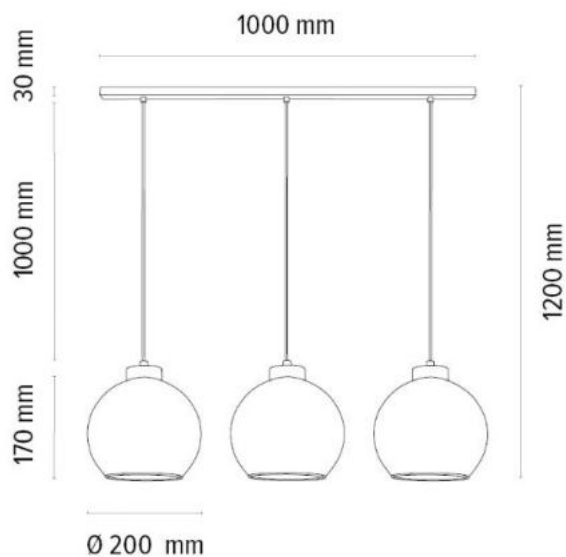

Cable: Transparent PVC

Shade: Smoked Glass

**MADE IN
EUROPE**

1037407021265

LAGUNA Pendant lamp 3xE27 Max.60W

Material: Oak Wood/ Oiled Oak

Cable: Transparent PVC

Shade: Smoked Glass