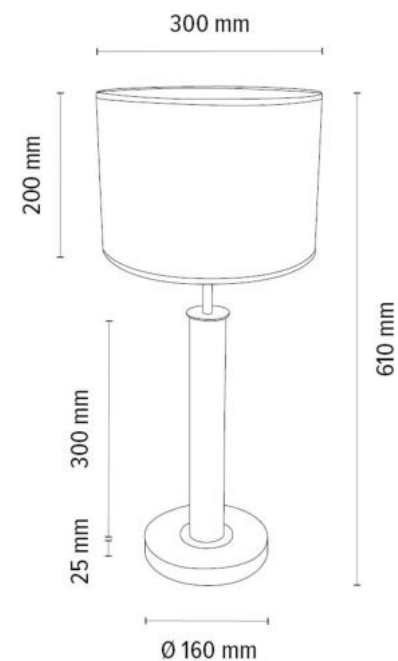

**MADE IN
EUROPE**

7017400811552

BENITA Table Lamp 1xE27 Max. 60W

Material: Oak Wood/Oiled Oak

Metal/Black

Cable: Black Fabric

Shade: Brown-Black-Golden Copter
with black ribbon