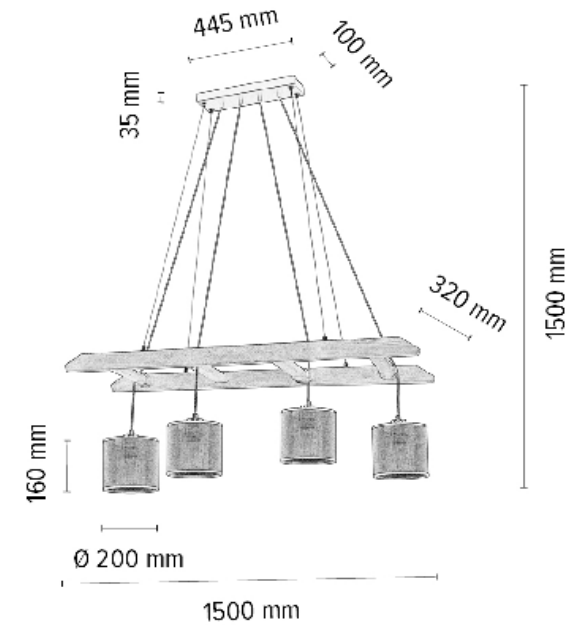

Shade: Multicolor Cow fabric

**MADE IN
EUROPE**

7749451

ESKALO Pendant lamp 4xE27 Max.25W

Material: Pine Wood/Stained Pine
Brown

Cable: Black PVC

Shade: Multicolor Cow Fabric

**MADE IN
EUROPE**