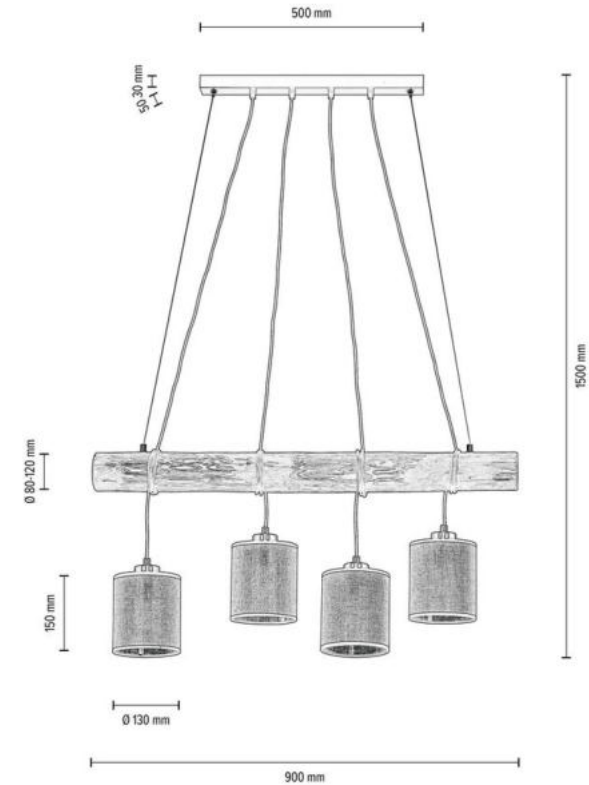

**MADE IN
EUROPE**

85941404

TRENO Pendant Lamp 4xE27 Max.25W

Material: Pine Wood/Stained Pine Brown

Metal/Black

Cable: Black PVC

Shade: Beige Linen