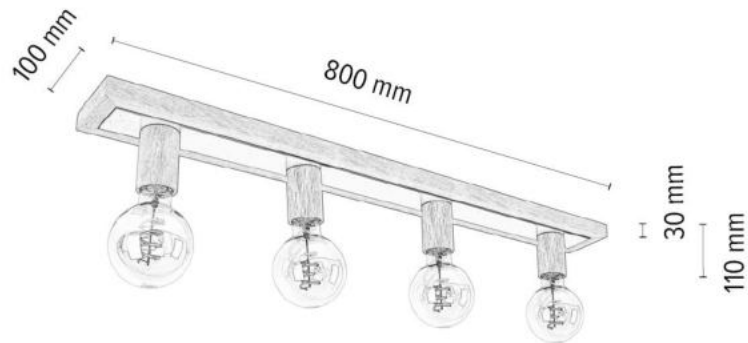

**MADE IN
EUROPE**

4020203730074

GRETTER Ceiling/Wall lamp 2xE27 Max.60W

Material: Oak Wood/Oiled Oak

Shade: White Metal

**MADE IN
EUROPE**

4030203830075

GRETTER Ceiling/Wall lamp 3xE27 Max.60W