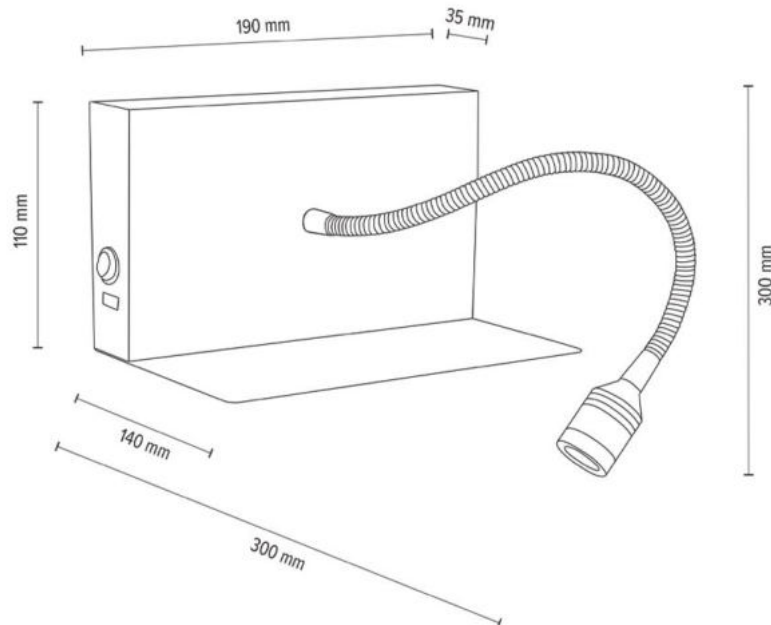

**MADE IN
EUROPE**

2017406400000

LECTOR Wall lamp with switch, shelf, USB and movable reading arm

Incl. 1xLED Integrated 2,5W Ra90 110lm 4000K

Material: Oak Wood/ Oiled Oak

Metal/Black