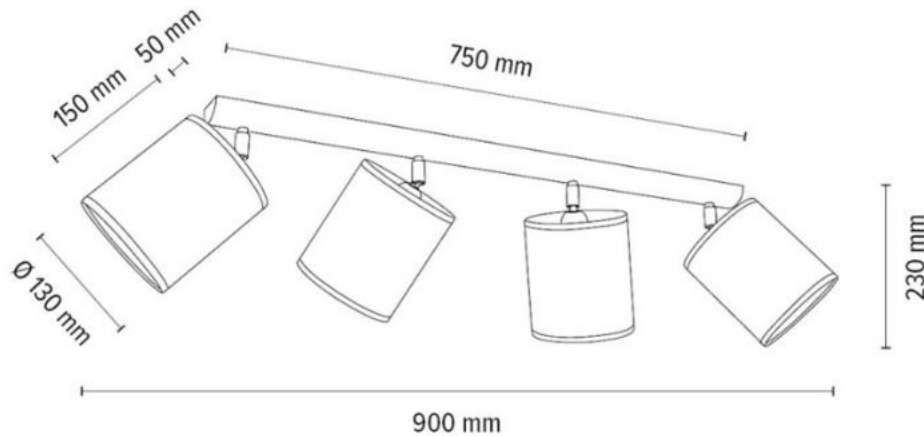

**MADE IN
EUROPE**

2047400611527

BENITA Ceiling Lamp 4xE27 Max.25W

Material: Oak Wood/Oiled Oak

Metal/Chrome

Shade: Cream-Silver Copter