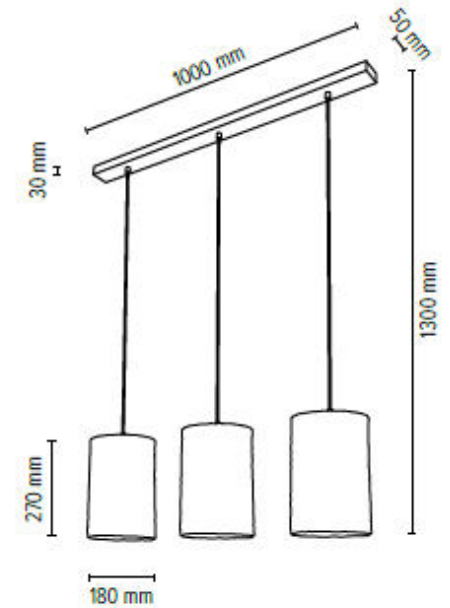

**MADE IN
EUROPE**

1990356

BOUCLE Pendant Lamp 3xE27 Max.25W

Material: Pine Wood/Stained Pine Walnut

Cable: Transparent PVC

Shade: White Boucle PET fabric