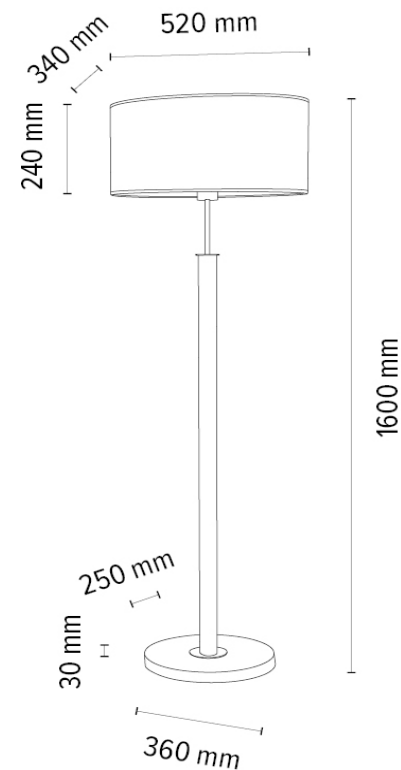

MERCEDES Floor lamp 1xE27 Max.60W

Material: Oak Wood/ Oiled Oak

Metal/ Black

Cable: Black PVC

Shade: Brown-Black-Golden Copter

With black ribbon

**MADE IN
EUROPE**

6017400411538