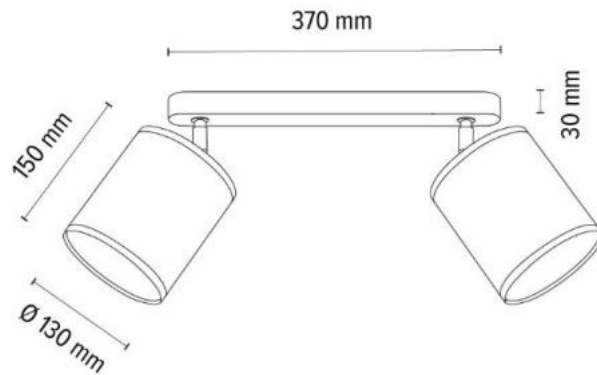

Material: Oak Wood/Oiled Oak

Shade: Golden Wallpaper

**MADE IN
EUROPE**

2027404310796

HONUS Ceiling lamp 2xE27
Max.25W

Material: Oak Wood/Oiled Oak

Shade: Golden Wallpaper

**MADE IN
EUROPE**