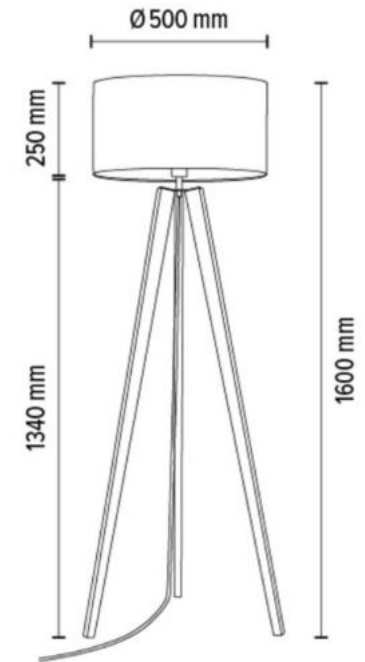

**MADE IN
EUROPE**

6017405511504

BOUCLE Floor Lamp 1xE27 Max.60W

Material: Oak Wood/Oiled Oak

Metal/Black

Cable: Transparent PVC

Shade: White Boucle PET fabric