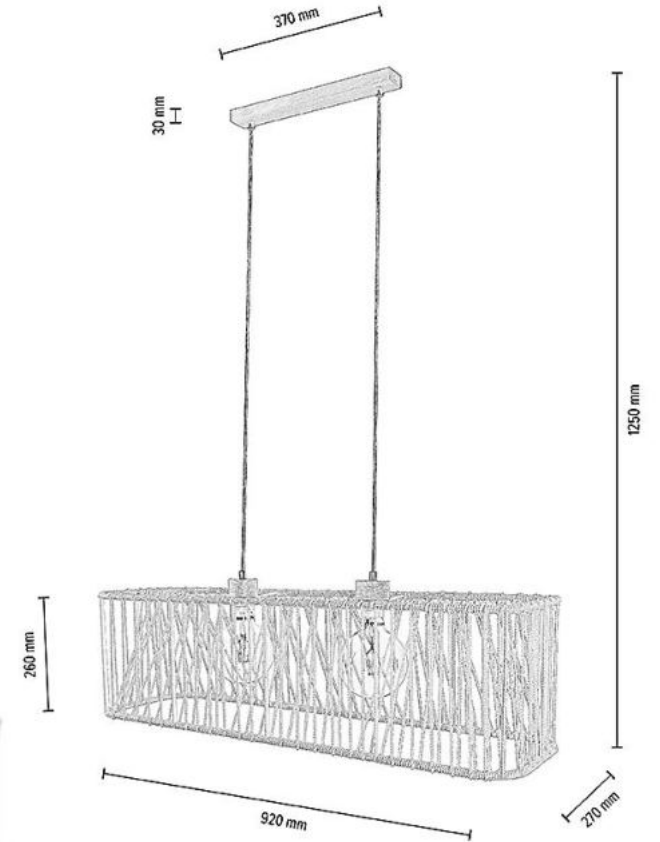

**MADE IN
EUROPE**

184917174

REVE Pendant Lamp 2xE27 Max.15W LED

Material: Oak Wood/Oiled Oak

Cable: Natural Fabric

Shade: Creamy Braided Cotton Cord