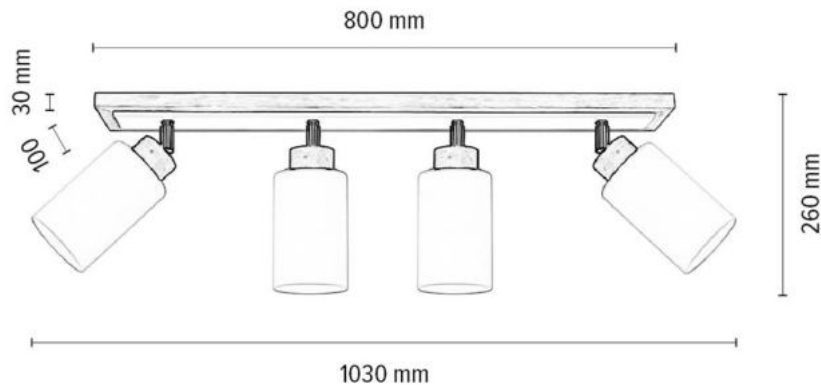

**MADE IN
EUROPE**

BSG004

BELLA Ceiling lamp 4xE27 max. 60W

Material: Oak Wood/Oiled Oak

Metal/Black

Shade: Smoky Glass