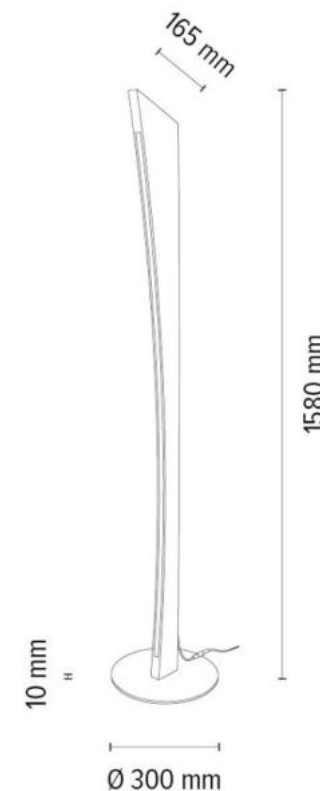

ZIAD Floor Lamp 1xLED Samsung
24V Integrated 18,5W 1680lm
3000K

Material: Oak wood/Oiled Oak

Metal/Black

Cable: Black PVC

Touch Dimmer

Touch dimmer

**MADE IN
EUROPE**

Touch dimmer