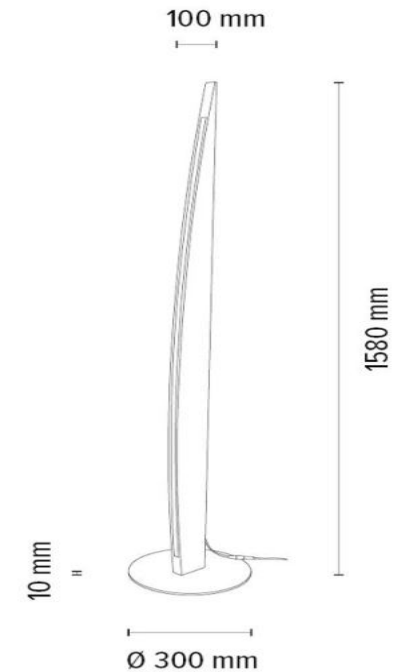

6017401300000

DUBAI Floor Lamp 1xLED Samsung
24V Integrated 18,5W 1680lm
3000K

Material: Oak Wood/Oiled Oak

Metal/Stainless Steel

Cable: Black PVC

Touch Dimmer

Touch dimmer

**MADE IN
EUROPE**