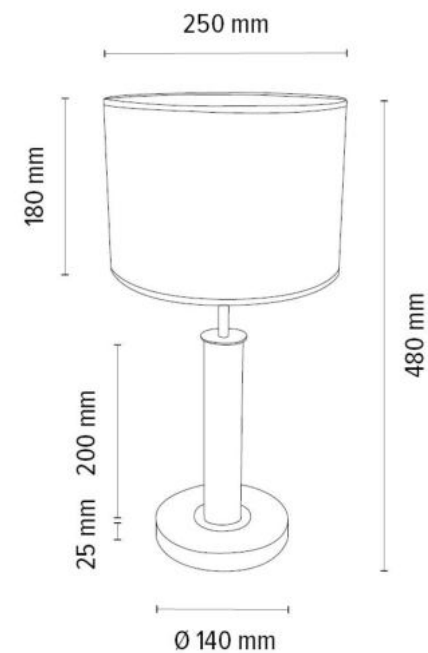

Shade: Cream-Silver Copter

**MADE IN
EUROPE**

7017400511528

BENITA Table Lamp 1xE27 Max. 60W

Material: Oak Wood/Oiled Oak

Metal/Satin

Cable: Anthracite Fabric

Shade: Cream-Silver Copter