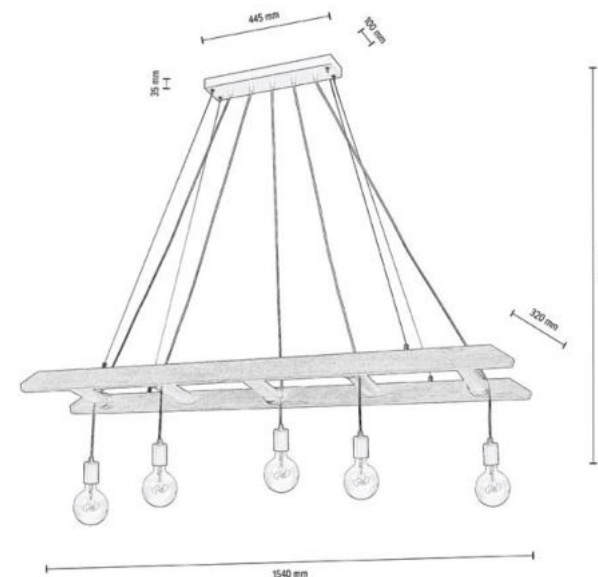

**MADE IN
EUROPE**

7219556

ESKALO Pendant lamp 5xE27 Max.60W

Material: Pine Wood/ Stained Pine Walnut

Metal/Black

Cable: Black PVC