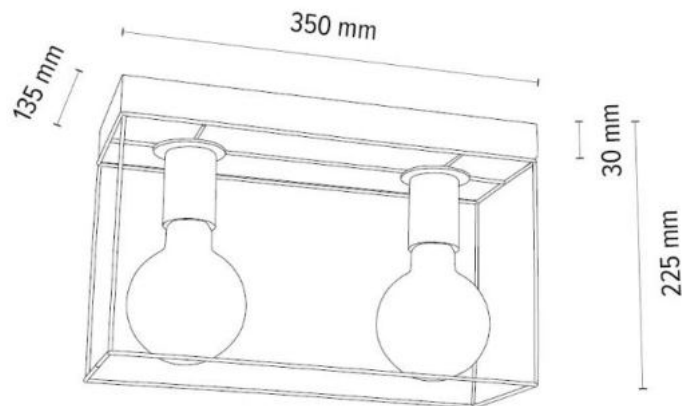

Shade: Black Metal

**MADE IN
EUROPE**

919408274

GRETTER Ceiling/Wall lamp 2xE27 Max.60W

Material: Oak Wood/Oiled Oak

Shade: Black Metal

**MADE IN
EUROPE**

919408374