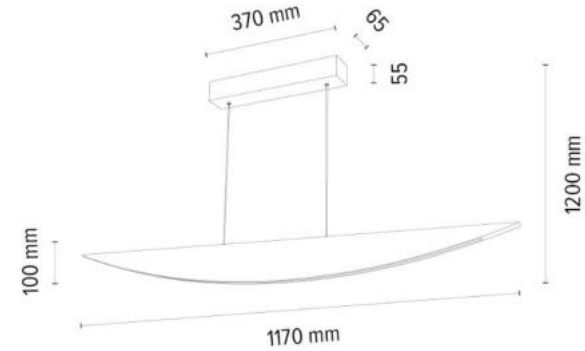

Material: Oak Wood/Oiled Oak

Metal/Black

Cable: Transparent PVC

Touch Dimmer

Adjustable Suspension Height

**MADE IN
EUROPE**

7017404100000

DUBAI Table Lamp 1xLED Samsung
24V Integrated 4W 360lm 3000K