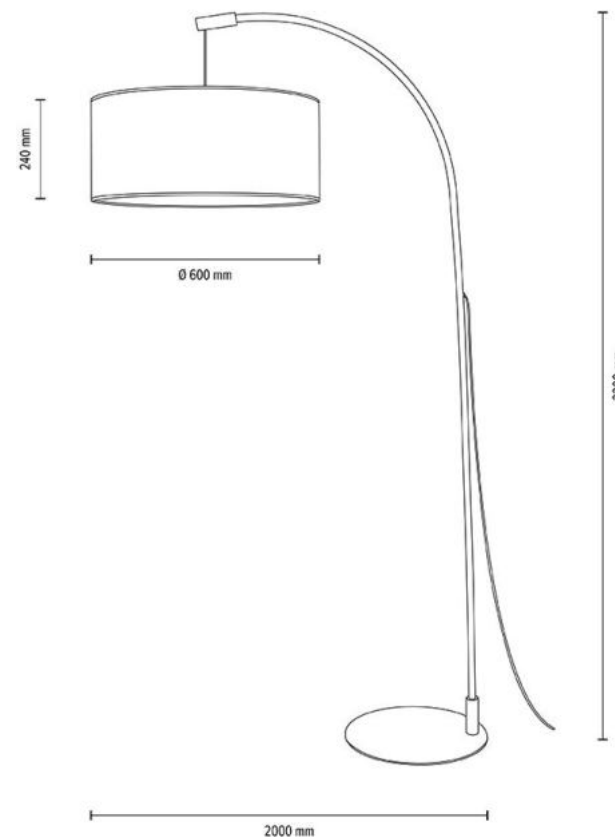

**MADE IN
EUROPE**

6010404011661

BRINDILLE Floor Lamp 1xE27 Max.60W

Material: Metal/Black

Oak Wood/Oiled Oak

Cable: Black Fabric

Shade: Natural Linen

**MADE IN
EUROPE**