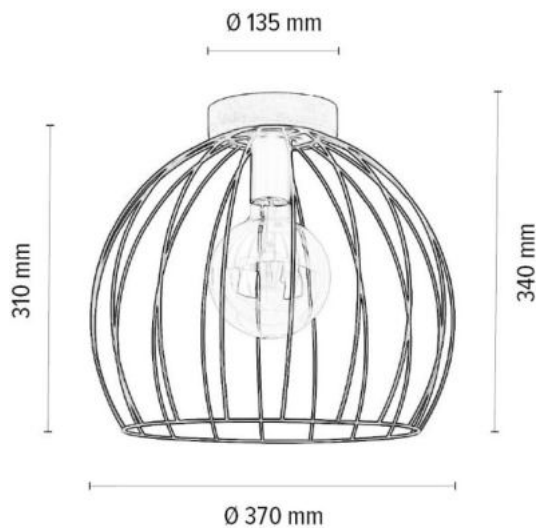

**MADE IN
EUROPE**

2983974

COOP Ceiling/Wall Lamp 1xE27 Max.60W

Material: Oak Wood/Oiled Oak

Shade: Black Metal

You can find other products from the Coop family in the BRITOP Made in EUROPE catalog page 249-265