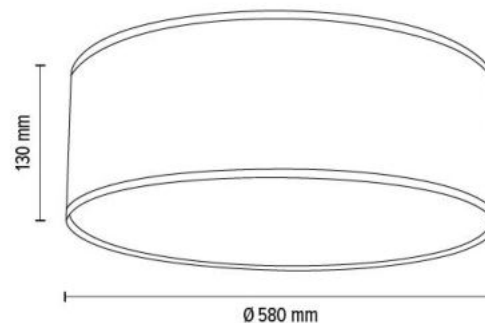

**MADE IN
EUROPE**

47965802

NEGRO Ceiling Lamp 4xE27 Max.25W

Material: Metal/ White

Shade: Natural Linen with black ribbon

Easy assembling on magnets