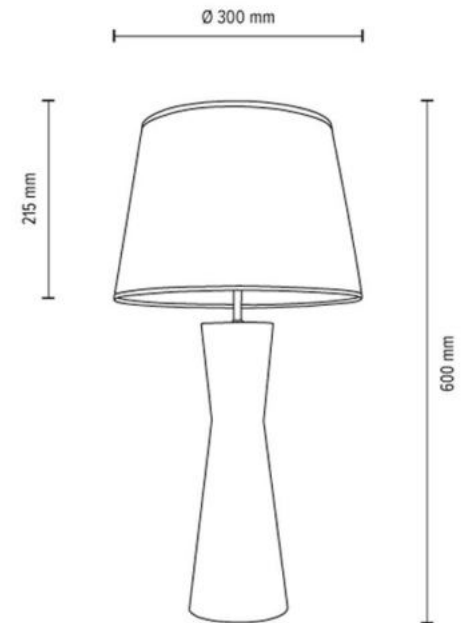

**MADE IN
EUROPE**

7017408110850

AZALEA Table lamp

Material: Oak Wood/Oiled Oak

Metal/Stainless steel

Cable: Anthracite Fabric

Shade: White/Chintz