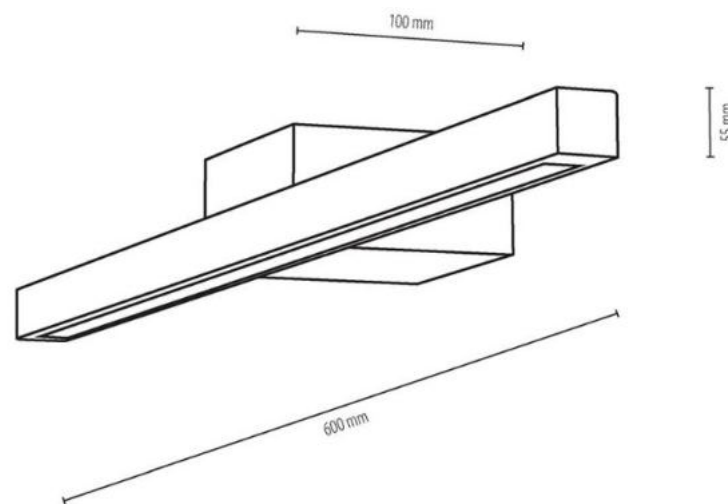

**MADE IN
EUROPE**

8953174

AQUA VIVA Bathroom Wall Lamp
1xLED Samsung 24V Integrated 9W
770lm 3000K

Material: Oak Wood/Oiled Oak

IP44

You can find other products from the Aqua Viva family in the BRITOP Made in EUROPE catalog page 155-161