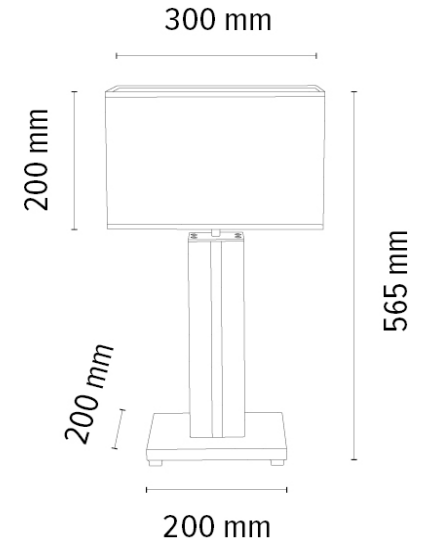

FLAME Table lamp 1xE27 Max.40W
1xLED 12V Integrated 4,6W 245lm
3000K

Touch Dimmer

Material: MDF/Oak Veneer

Cable: Black PVC

Shade: Black Chintz

Touch dimmer

You can find other products from the Flame family in the BRITOP Made in EUROPE catalog page 186-179