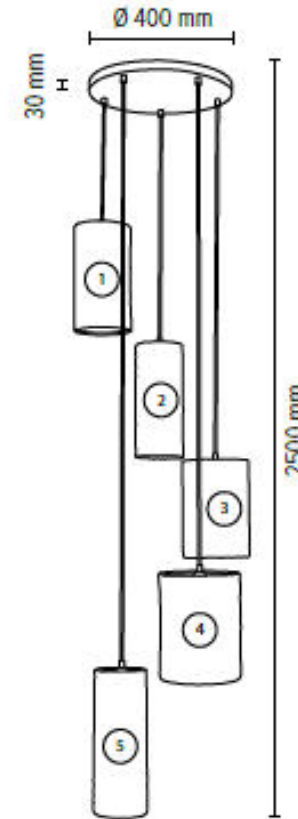

1990556

BOUCLE Pendant Lamp 5xE27 Max.25W

Material: Pine Wood/Stained Pine
Walnut

Cable: Transparent PVC

Shade: White Boucle PET fabric

- ① A0785 | Ø 150mm H 300mm
- ② A0786 | Ø 130mm H 330mm
- ③ A0787 | Ø 175mm H 270mm
- ④ A0788 | Ø 200mm H 270mm
- ⑤ A0789 | Ø 130mm H 360mm