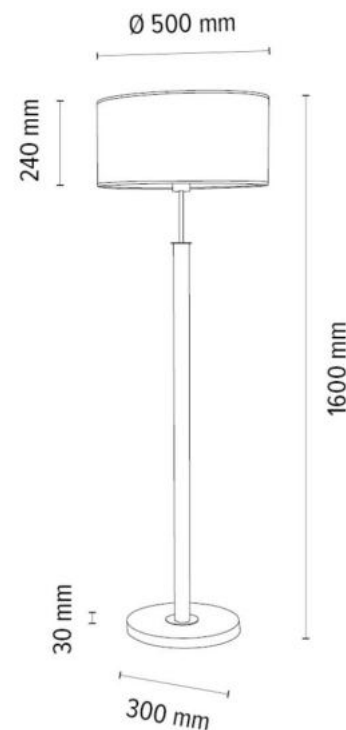

**MADE IN
EUROPE**

6017400511545

BENITA Floor Lamp 1xE27 Max.60W

Material: Oak Wood/Oiled Oak

Metal/Satin

Cable: Anthracite Fabric

Shade: **White Copter**