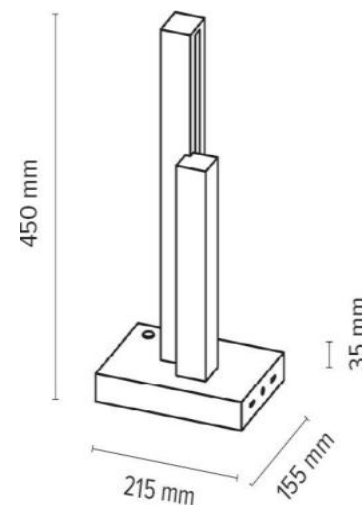

**MADE IN
EUROPE**

7027407600000

SOHO BLACK Table Lamp 1xLED Samsung
24V Integrated 10W 1399lm 3000K

Material: Oak Wood/Oiled Oak

Metal/Black

Cable: Black Fabric

Touch Dimmer

Touch dimmer