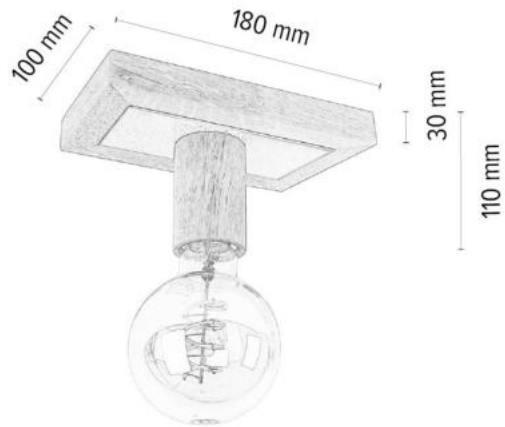

**MADE IN
EUROPE**

4017405000000

BELLARO Ceiling Lamp 1xE27 Max.15W

Material: Oak Wood/Oiled Oak

Black Metal