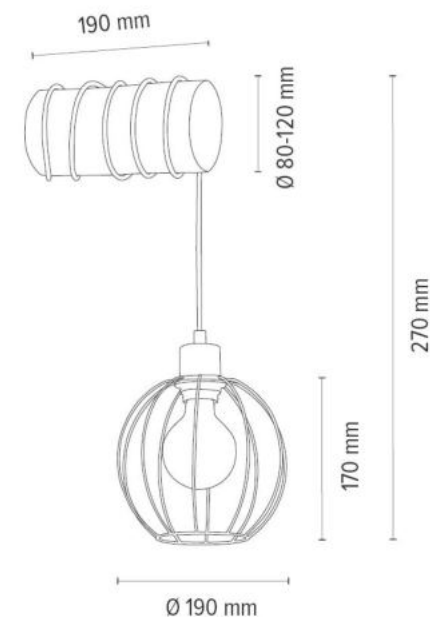

**MADE IN
EUROPE**

683669151

TRABO BERIS Wall Lamp 1xE27 Max.25W

Material: Pine Wood/Stained Pine Brown

Metal/Black

Cable: Black PVC

Shade: Black Metal