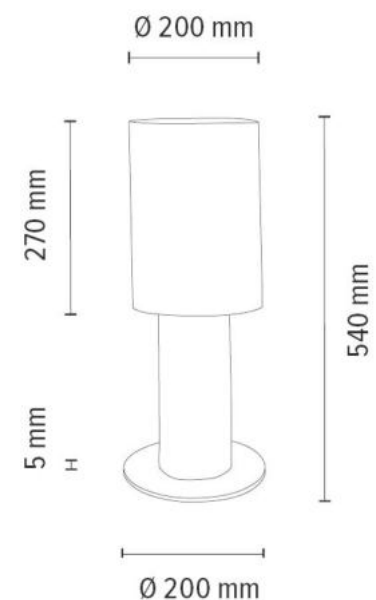

**MADE IN
EUROPE**

7015102411584

TULA Table lamp 1xE27 Max.25W

Material: Pine Wood/Stained Pine Brown

Metal/White

Cable: White Fabric

Shade: White Chintz