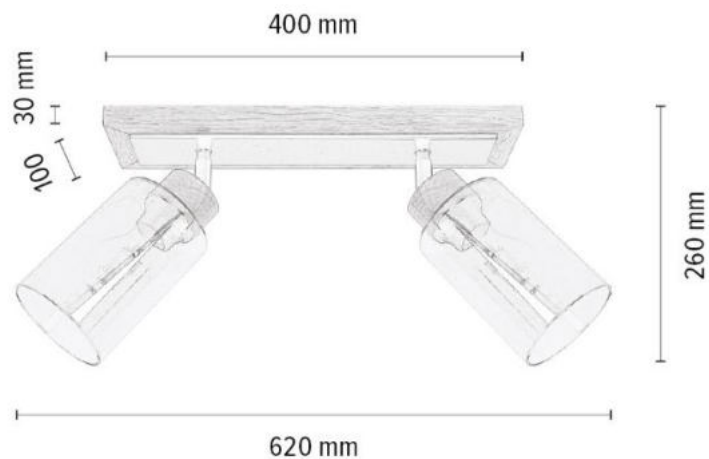

Shade: Smoky Glass

**MADE IN
EUROPE**

BSG002

BELLA Ceiling lamp 2xE27 max. 60W

Material: Oak Wood/Oiled Oak

Metal/Black

Shade: Smoky Glass

**MADE IN
EUROPE**