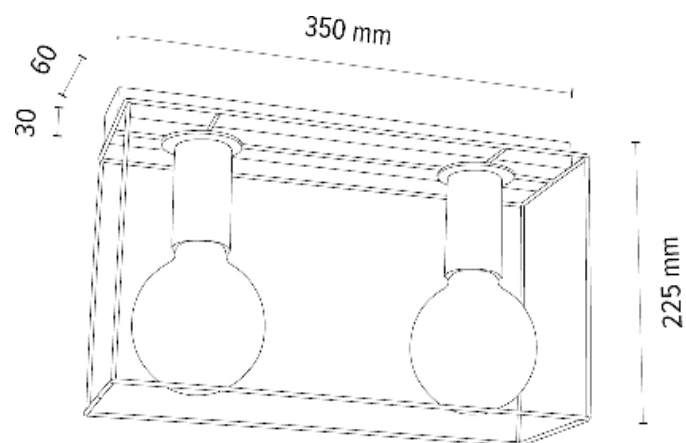

**MADE IN
EUROPE**

4020203730074

GRETTER Ceiling/Wall lamp 2xE27 Max.60W

Material: Oak Wood/Oiled Oak

Shade: White Metal

**MADE IN
EUROPE**

4030203830075

GRETTER Ceiling/Wall lamp 3xE27 Max.60W