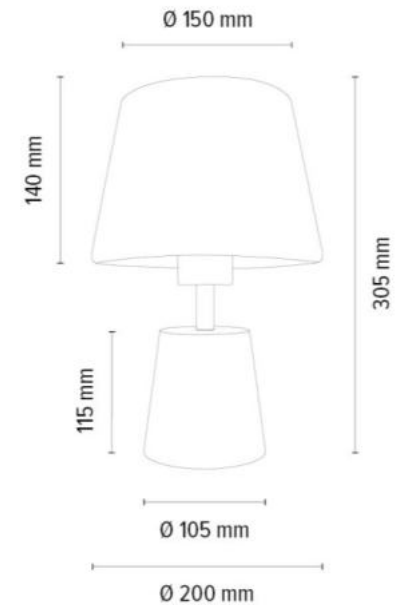

**MADE IN
EUROPE**

7017403410479

KONUS Table Lamp 1xE27 Max.25W

Material: Oak Wood/Oiled Oak

Metal/Black

Cable: Natural Fabric

Shade: Navy Boucle PET fabric