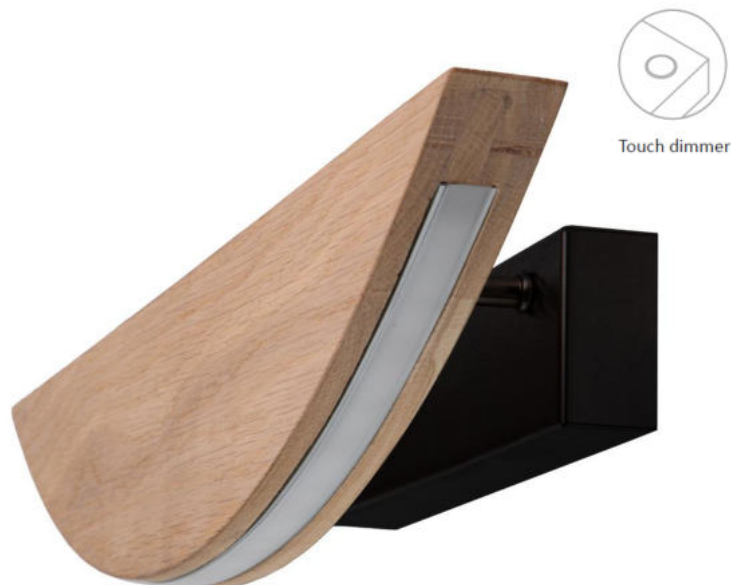

**MADE IN
EUROPE**

2017403700000

DUBAI Wall Lamp 1xLED Samsung
24V Integrated 6,5W 600lm 3000K

Material: Oak Wood/Oiled Oak

Metal/Black

Touch Dimmer