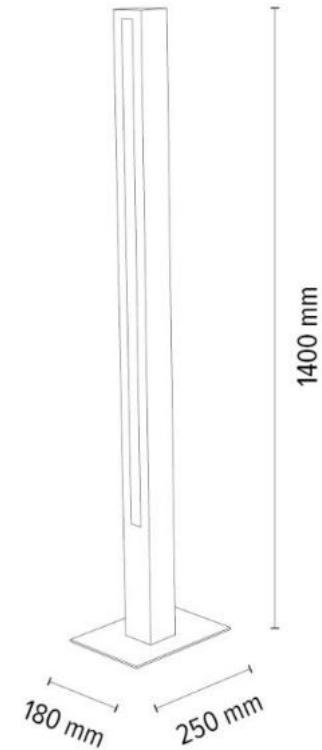

**MADE IN
EUROPE**

Touch dimmer

6017401600000

LEON Floor lamp 1xLED Samsung
24V Integrated 32W 4734lm 3000K

Material: Oak Wood/ Oiled Oak

Metal/ Black

Cable: Black PVC

Touch Dimmer