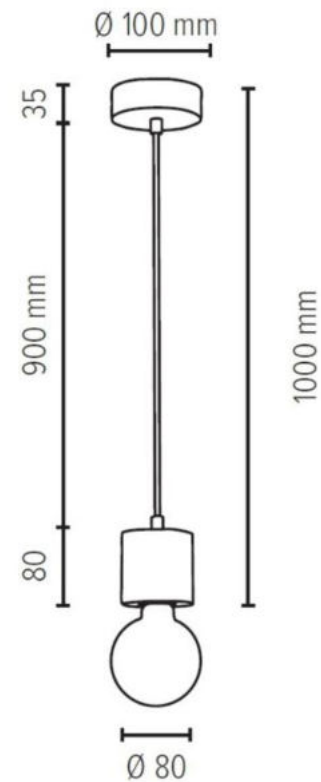

**MADE IN
EUROPE**

71699104

PINO Pendant Lamp 1xE27 Max.60W

Material: Pine Wood/Stained Pine Walnut

Metal/Black

Cable: Black PVC