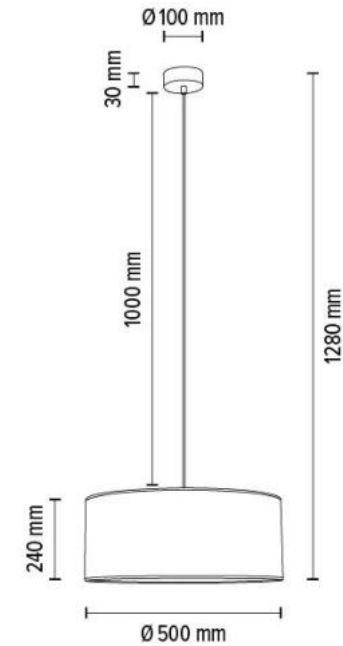

Easy assembling on magnets

**MADE IN
EUROPE**

1017407711453

ZELLUS Pendant Lamp 1 xE27 Max.60W

Material: Oak Wood/Oiled Oak

Cable: Natural Fabric

Shade: **White Cellulose Eco**

**MADE IN
EUROPE**