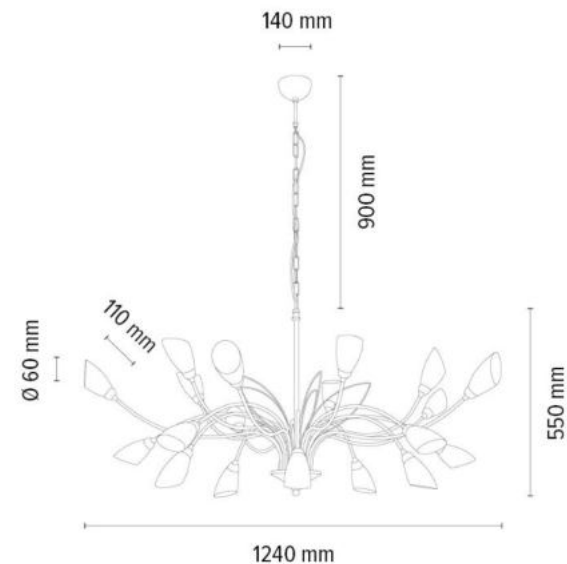

**MADE IN
EUROPE**

1200204220037

GLORIOSA Pendant lamp 20xG9 Max.6W LED

Material: Metal/White

Cable: Black PVC

Shade: White Glass