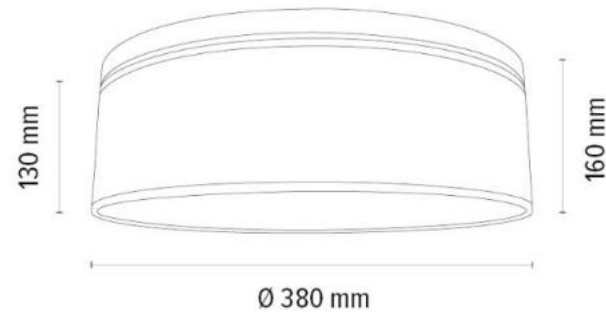

Easy assembling on magnets