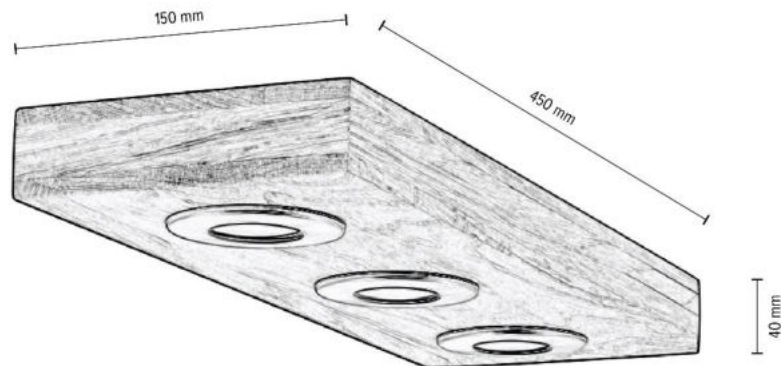

**MADE IN
EUROPE**

62691374

MAGORA Wall Lamp Incl. 3xLED 5W,
300lm, 3000K

Material: Oak Wood/Oiled Oak

Metal/Satin