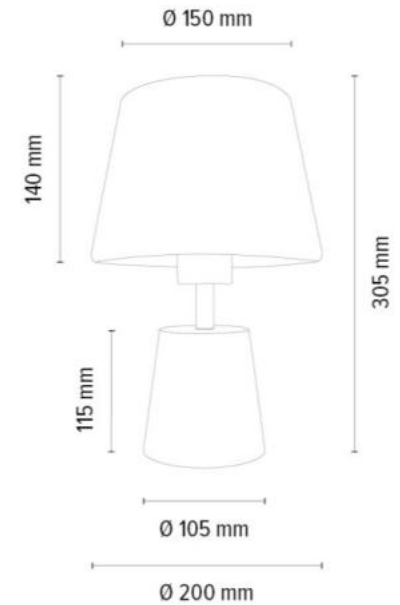

**MADE IN
EUROPE**

7017403410477

KONUS Table Lamp 1xE27 Max.25W

Material: Oak Wood/Oiled Oak

Metal/Black

Cable: Natural Fabric

Shade: Pink Boucle PET fabric