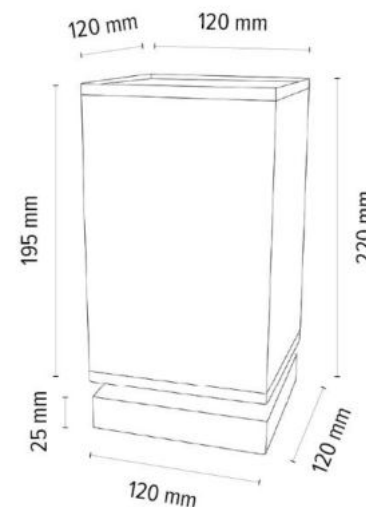

Cable: Black PVC

Shade: Beige Linen

**MADE IN
EUROPE**

756052174

NIGELLA Table Lamp 1xE27 Max.25W

Material: Oak Wood/Oiled Oak

Cable: Black PVC

Shade: Beige Linen