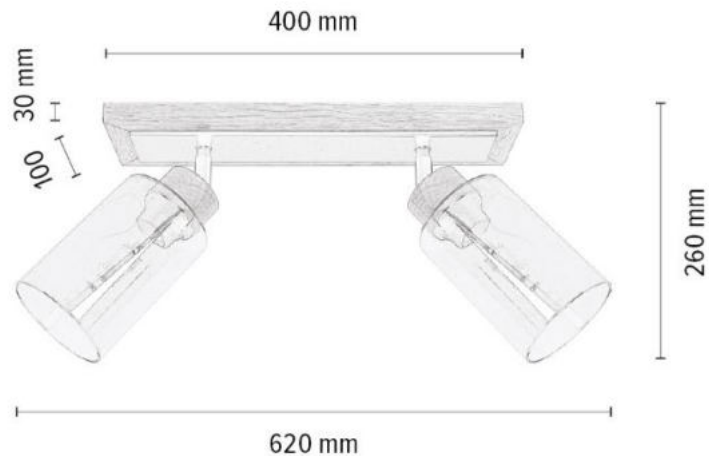

Shade: Smoky Glass

**MADE IN
EUROPE**

BSG006

BELLA Ceiling lamp 2xE27 max. 60W

Material: Oak Wood/Oiled Oak

Metal/White

Shade: Smoky Glass

**MADE IN
EUROPE**