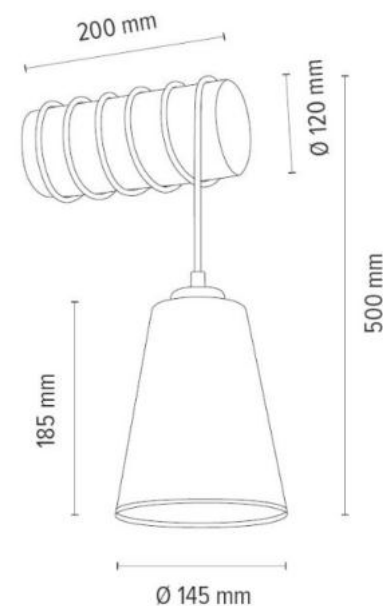

**MADE IN
EUROPE**

691102151

TRABO CARLOS Wall Lamp 1xE27 Max.25W

Material: Pine Wood/Stained Pine Brown

Metal/Black

Cable: Black PVC

Shade: White Chintz