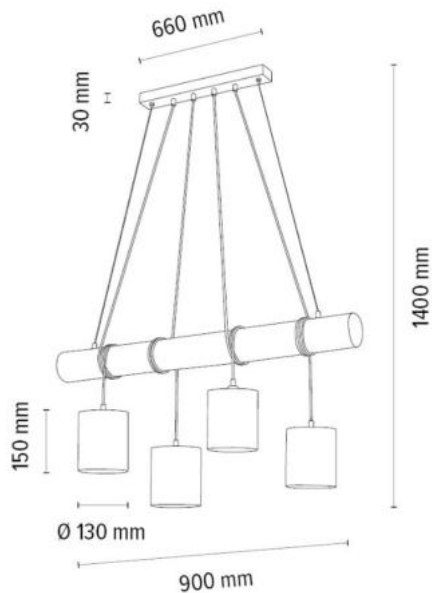

8045156210003

PIETRO Pendant Lamp 4xE27 Max.40W

Material: Pine Wood/Stained Pine Brown

Metal/Black

Cable: Black PVC

Shade: Black Chintz

**MADE IN
EUROPE**

2015102810001