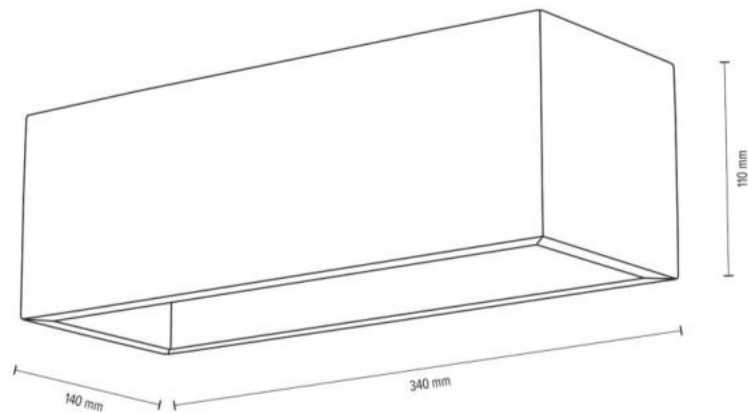

**MADE IN
EUROPE**

2251274

FIREFLY Wall lamp 2xG9 Max.6W LED

Material: Oak Wood/Oiled Oak

Metal/Black