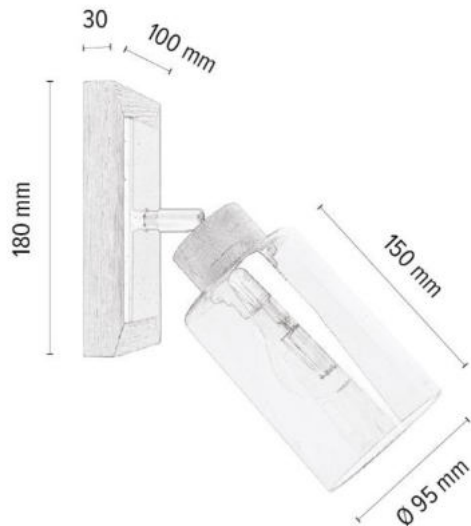

**MADE IN
EUROPE**

BSG001

BELLA Wall lamp 1xE27 max. 60W

Material: Oak Wood/Oiled Oak

Metal/Black

Shade: Smoky Glass