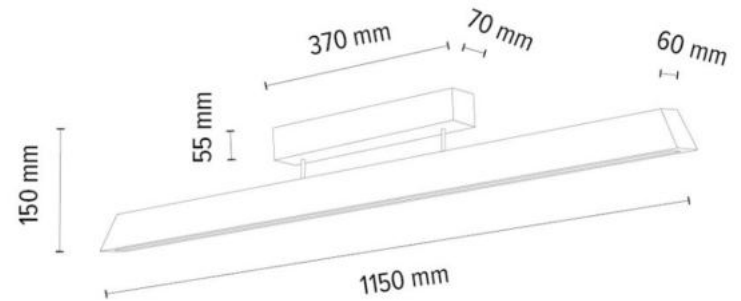

**MADE IN
EUROPE**

4037400800000

DEROTT Ceiling Lamp 3xLED Samsung
24V Integrated 42W 6024lm 3000K

Material: Oak Wood/Oiled Oak

Metal/Stainless Steel

Klick&Dim

The light in the top and down position

**MADE IN
EUROPE**