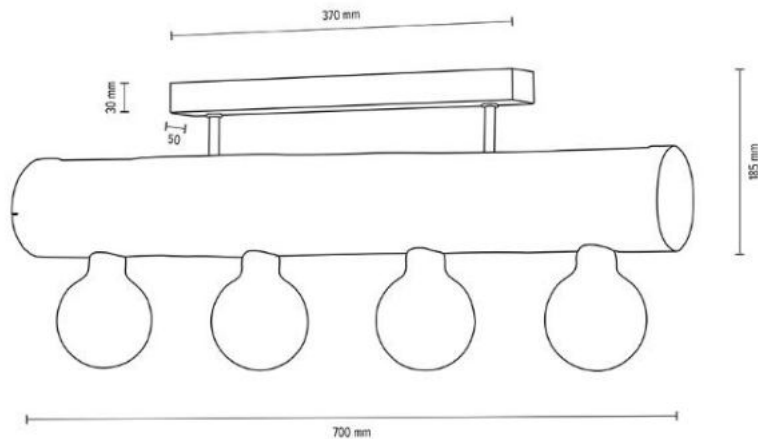

**MADE IN
EUROPE**

69197456

TRABO Ceiling Lamp 4xE27 Max.60W

Material: Pine Wood/ Stained Pine Walnut

Metal/Black