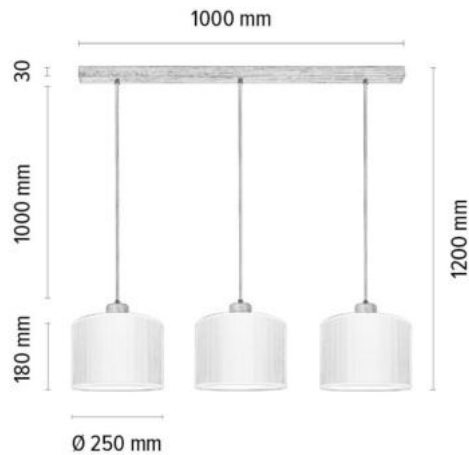

**MADE IN
EUROPE**

1037407811468

ZELLUS Pendant Lamp 3xE27 Max.25W

Material: Oak Wood/Oiled Oak

Cable: Natural Fabric

Shade: **White Cellulose Eco**