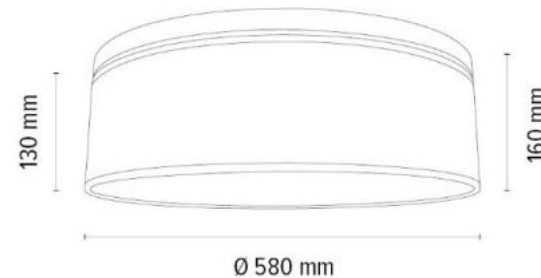

Easy assembling on magnets