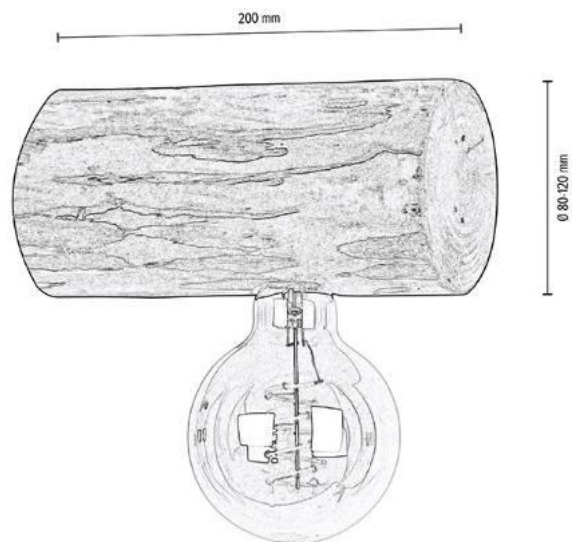

PINO Pendant Lamp 5xE27 Max.60W

Material: Pine Wood/Stained Pine Walnut

Metal/Black

Cable: Black PVC

**MADE IN
EUROPE**

69197156

TRABO Wall lamp 1xE27 Max.25W

Material: Pine Wood/Stained Pine Walnut