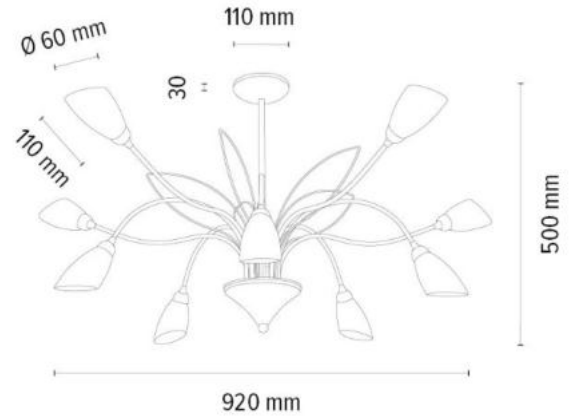

**MADE IN
EUROPE**