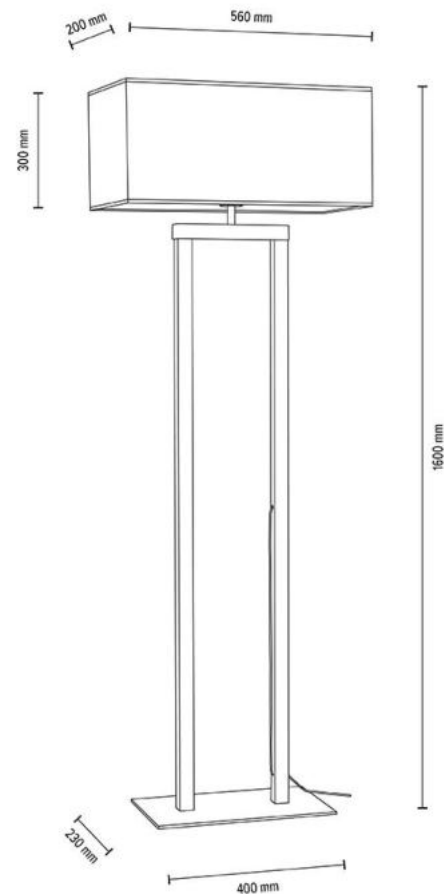

**MADE IN
EUROPE**

8724174

SOMBRA Floor Lamp 1xE27 Max.40W

Material: Oak wood/Oiled Oak

Metal/Black

Cable: Black PVC

Shade: Black Chintz