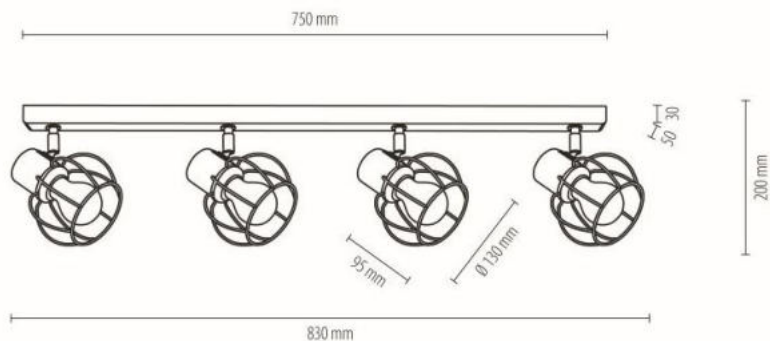

**MADE IN
EUROPE**

2040212031186

PHIPHI Ceiling lamp 4xE27 Max.25W

Material: Oak Wood/Oiled Oak – Metal/White

Shade: White Metal

You can find other products from the PHIPHI family in the BRITOP Made in EUROPE catalog page 270-273