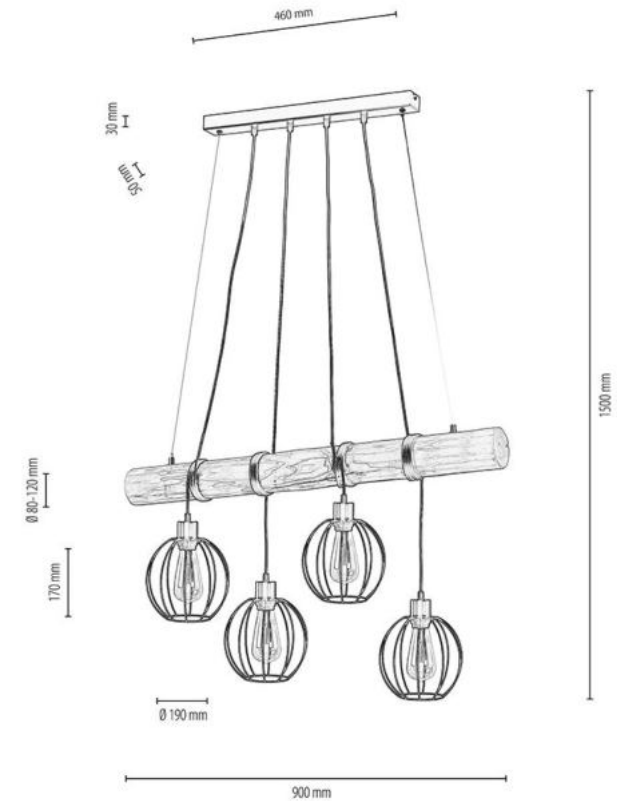

**MADE IN
EUROPE**

683066404

TRABO BERIS Pendant Lamp 4xE27 Max.60W

Material: Pine Wood/Stained Pine Brown

Metal/Black

Cable: Black PVC

Shade: Black Metal