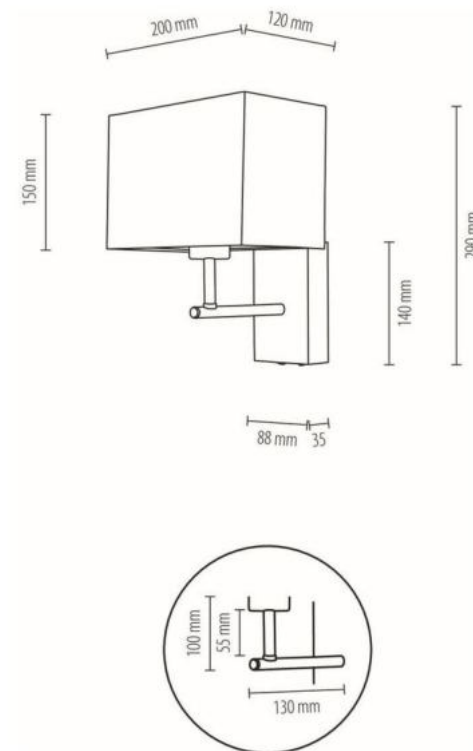

**MADE IN
EUROPE**

67190974

BOHO Wall lamp with swich 1xE27 Max.25W

Material: Oak Wood/Oiled Oak

Metal/Black

Shade: Beige Linen with black ribbon

You can find other products from the family in the
BRITOP Made in EUROPE catalog page 430-432,
635-643