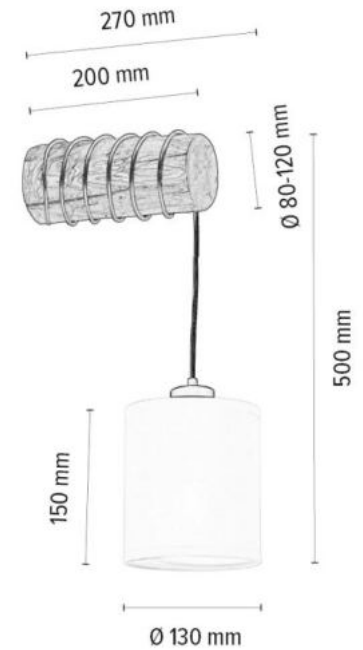

**MADE IN
EUROPE**

68999151

TRENO Wall lamp 1xE27 Max.25W

Material: Pine Wood/Stained Pine Brown

Metal/Black

Cable: Black PVC

Shade: Beige Jute

**MADE IN
EUROPE**