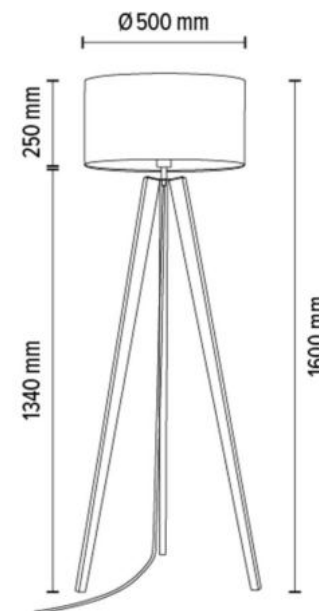

**MADE IN
EUROPE**

74304074

NEGRO Floor lamp 1xE27 Max.60W

Material: Oak Wood/Oiled Oak

Cable: Black PVC

Shade: Natural Linen with black ribbon

**MADE IN
EUROPE**

16970374