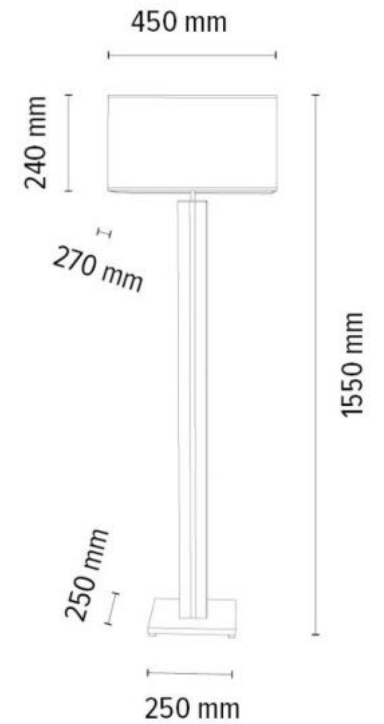

You can find other products from the Flame family in the BRITOP Made in EUROPE catalog page 186-179