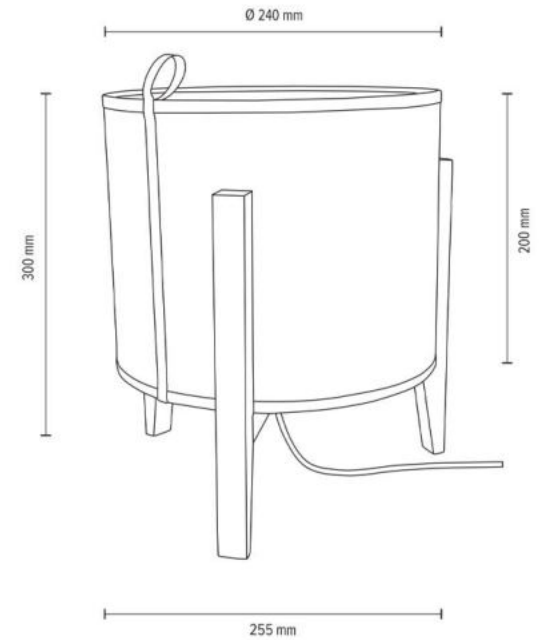

**MADE IN
EUROPE**

73709174

CASIOPEA Table Lamp 1xE27 Max. 40W

Material: Oak Wood/Oiled Oak

Cable: Black Fabric

Shade: Beige Jute

**MADE IN
EUROPE**

73719174