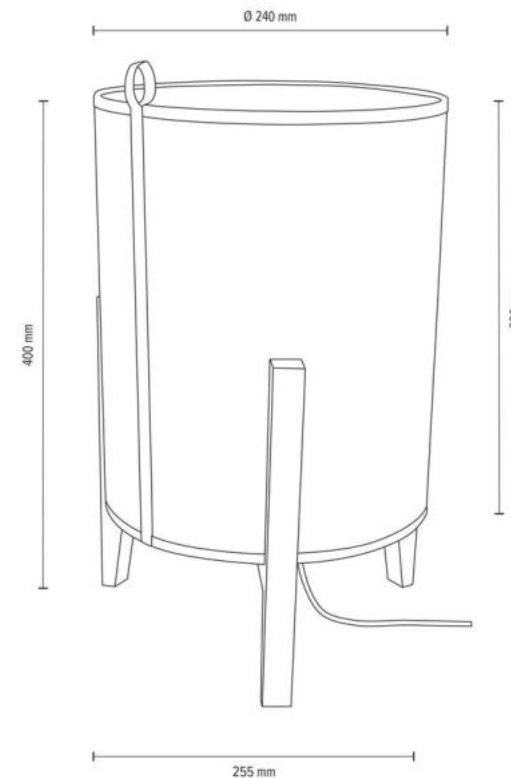

**MADE IN
EUROPE**

72719174

CASIOPEA Table Lamp 1xE27 Max. 40W

Oak Wood/Oiled Oak

Cable: Black Fabric

Shade: Beige Linen