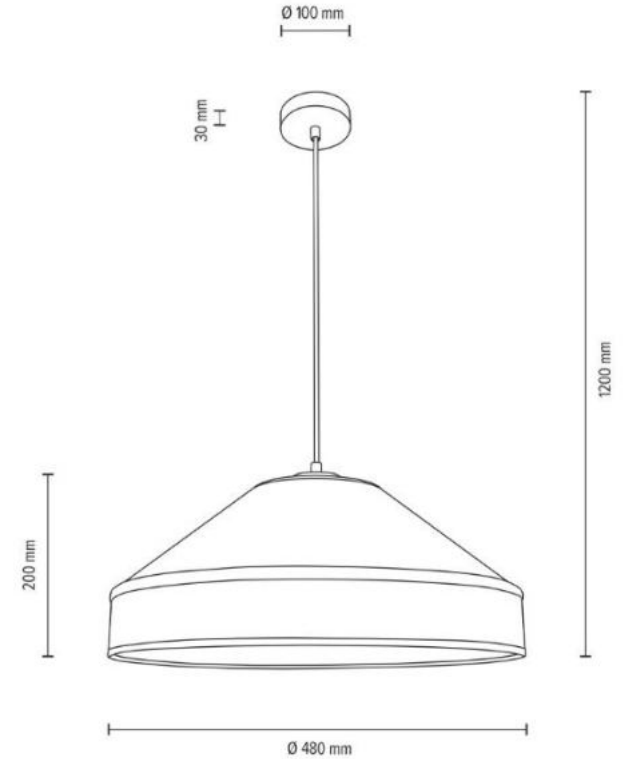

**MADE IN
EUROPE**

16993174

AMIGO Pendant Lamp 1xE27 Max.60W

Material: Oak Wood/Oiled Oak

Cable: Black Fabric

Shade: Beige Linen/Black Chintz