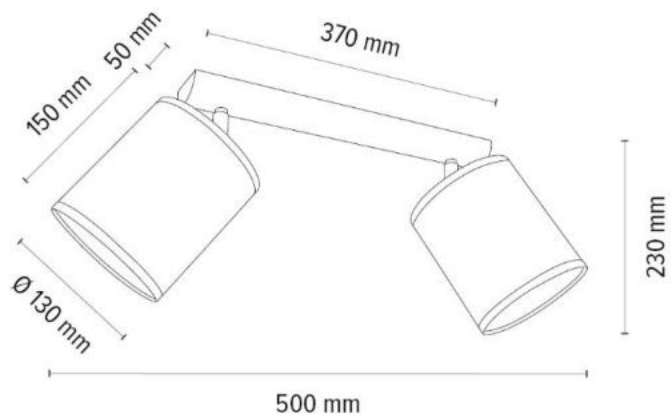

**MADE IN
EUROPE**

2027400411527

BENITA Ceiling Lamp 2xE27 Max.25W

Material: Oak Wood/Oiled Oak

Metal/Chrome

Shade: Cream-Silver Copter