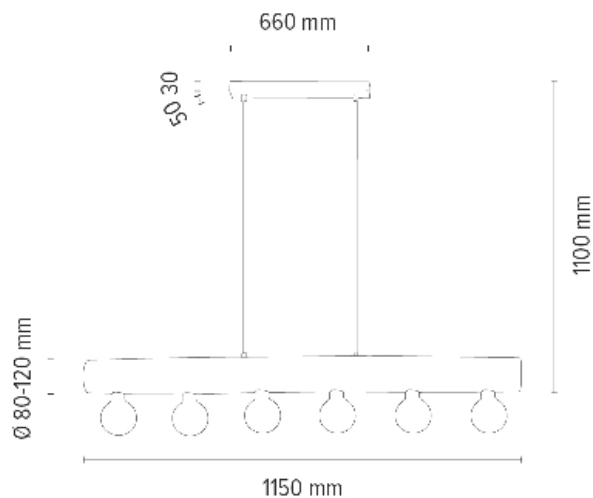

**MADE IN
EUROPE**

63544251

REMUS Table Lamp 2xE27 Max.25W

Pine Wood/Stained Pine Brown

Metal/Black

Cable: Black PVC

**MADE IN
EUROPE**

63544451