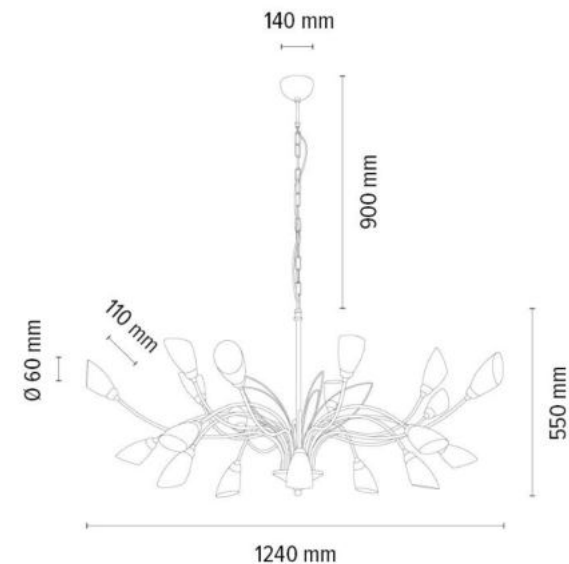

**MADE IN
EUROPE**

1200404120037

GLORIOSA Pendant lamp 20xG9 Max.6W LED

Material: Metal/Black

Cable: Black PVC

Shade: White Glass