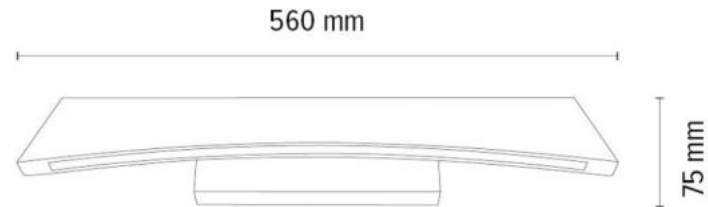

Touch Dimmer