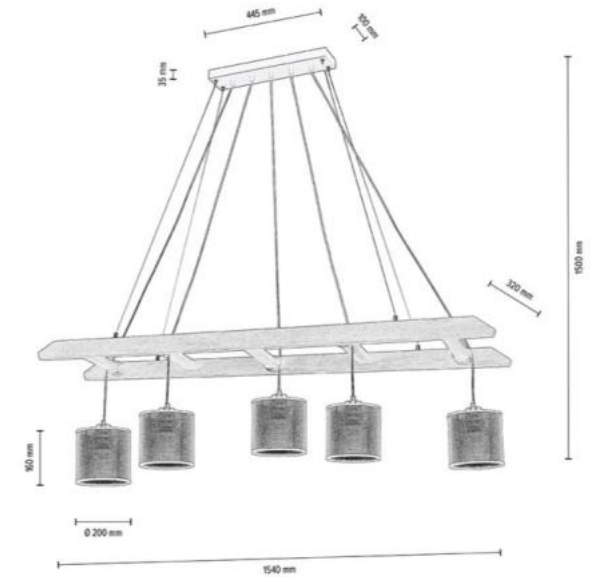

Shade: Multicolor Cow Fabric

**MADE IN
EUROPE**

7749556

ESKALO Pendant lamp 5xE27
Max.25W

Material: Pine Wood/Stained Pine
Walnut

Cable: Black PVC

Shade: Multicolor Cow Fabric

**MADE IN
EUROPE**