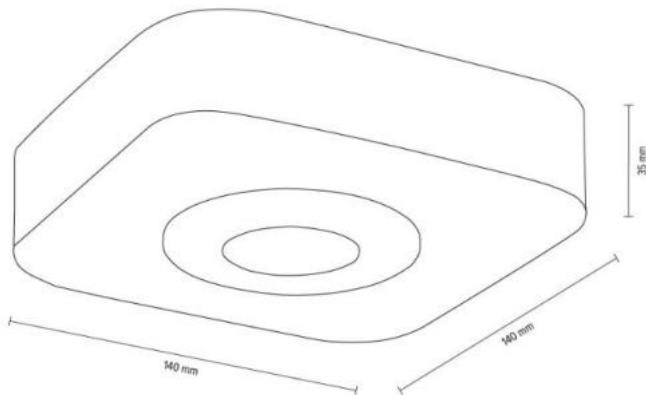

**MADE IN
EUROPE**

61391104

SUNNIVA BLACK Ceiling Lamp Incl. 1xLED 5W,
300lm, 3000K

Material: Oak Wood/Oiled Oak

Metal/Black