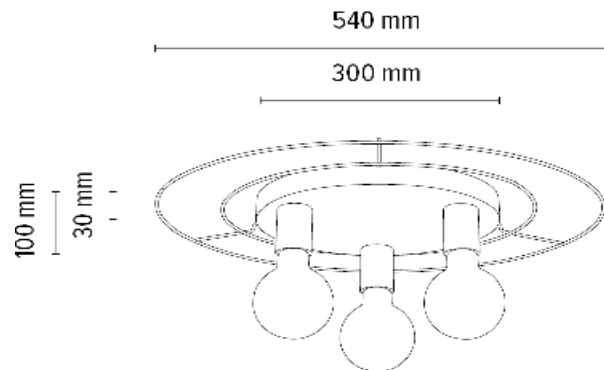

**MADE IN
EUROPE**

919406374

CHESTER Ceiling/Wall Lamp 3xE27 Max.60W

Material: Oak Wood/Oiled Oak

Black Metal