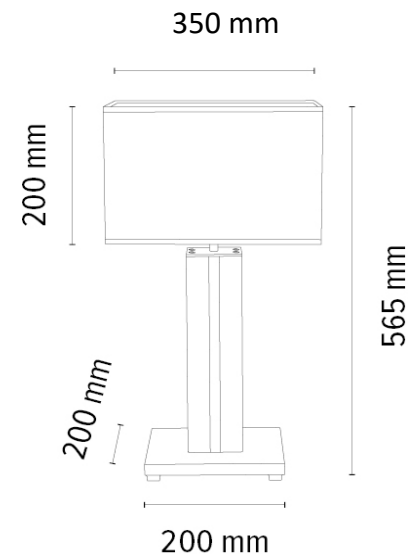

You can find other products from the Flame family in the BRITOP Made in EUROPE catalog page 186-179