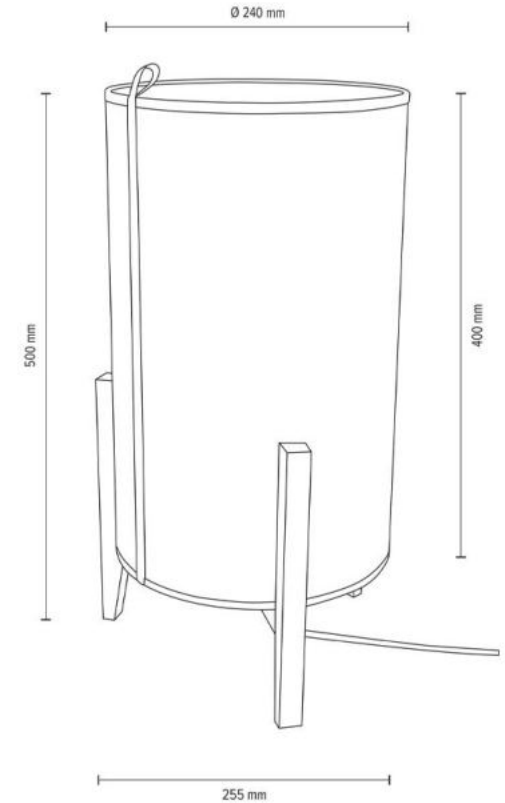

**MADE IN
EUROPE**

73729174

CASIOPEA Table Lamp 1xE27 Max. 40W

Material: Oak Wood/Oiled Oak

Cable: Black Fabric

Shade: Beige Jute