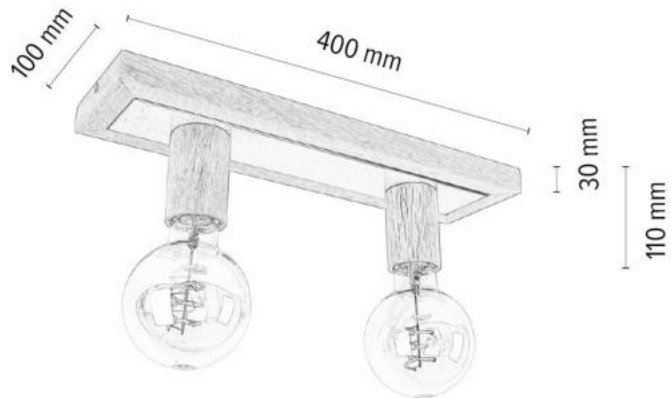

**MADE IN
EUROPE**

4027405500000

BELLARO Ceiling Lamp 2xE27 Max.15W

Material: Oak Wood/Oiled Oak

Shade: White Metal