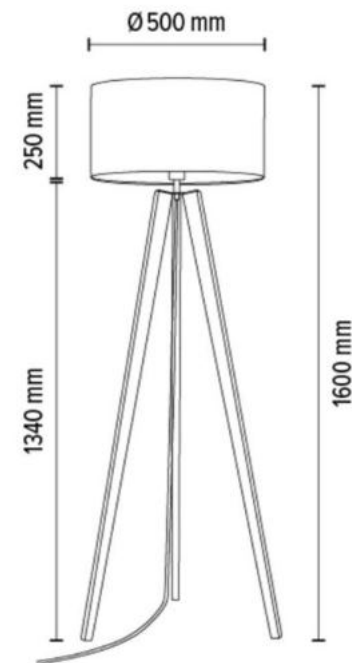

**MADE IN
EUROPE**

74445056

BOUCLE Floor Lamp 1xE27 Max.60W

Material: Pine Wood/Stained Pine Walnut

Metal/White

Cable: Black PVC

Shade: White Boucle PET fabric