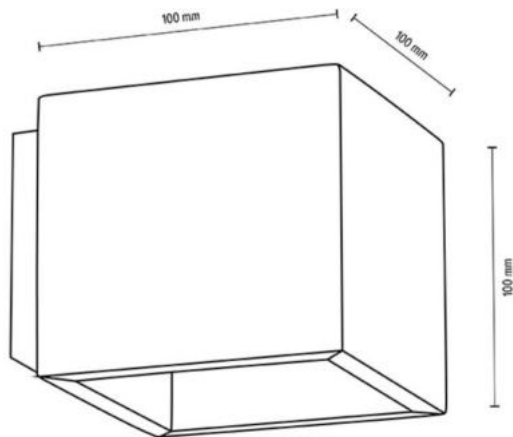

**MADE IN
EUROPE**

2251104

BLOCK WOOD Wall Lamp 1xG9 Max.6W LED

Material: Oak Wood/Oiled Oak

Metal/Black