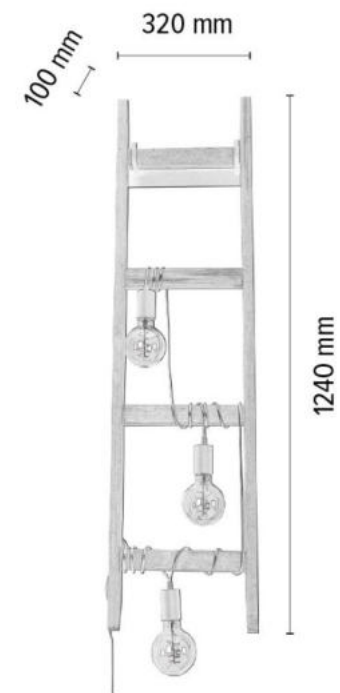

Material: Pine Wood/Stained Pine Brown

Metal/Black

Cable: Black PVC

**MADE IN
EUROPE**

7219451

ESKALO Pendant lamp 4xE27 Max.60W

Material: Pine Wood/Stained Pine Brown

Metal/Black