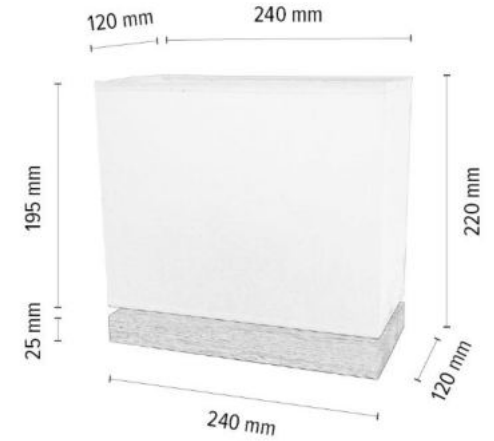

**MADE IN
EUROPE**

7562174

PURO Table Lamp 1xE27 Max.25W

Material: Oak Wood/Oiled Oak

Cable: Transparent PVC

Shade: White Chintz

**MADE IN
EUROPE**

7560174