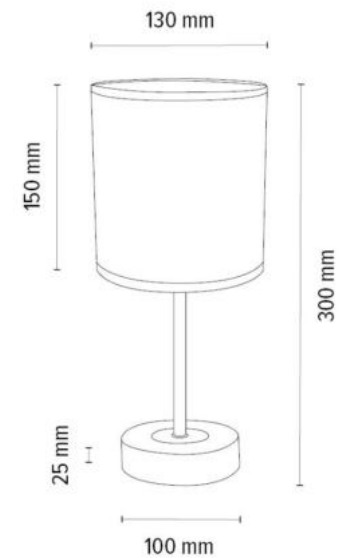

**MADE IN
EUROPE**

87791974

BOHO Table lamp 1xE27 Max.25W

Material: Oak wood/Oiled Oak

Metal/Black

Cable: Black PVC

Shade: Beige Linen with black ribbon

You can find other products from the Boho family in the BRITOP Made in EUROPE catalog page 424-439