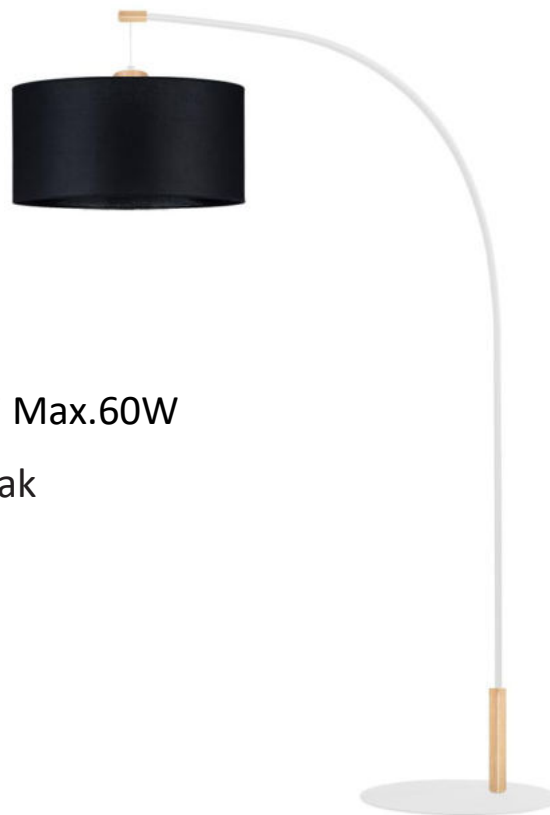

**MADE IN
EUROPE**

6010404011661

BRINDILLE Floor Lamp 1xE27 Max.60W

Material: Metal/Black

Oak Wood/Oiled Oak

Cable: Black Fabric

Shade: Natural Linen

**MADE IN
EUROPE**

6010204110407

BRINDILLE Floor Lamp 1xE27 Max.60W

Material: Oak Wood/Oiled Oak

Metal/White

Cable: White Fabric

Shade: White Chintz

**MADE IN
EUROPE**

6010204110408

BRINDILLE Floor Lamp 1xE27 Max.60W

Material: Oak Wood/Oiled Oak

Metal/White

Cable: White Fabric

Shade: Black Chintz

**MADE IN
EUROPE**

6010404011389

BRINDILLE Floor Lamp 1xE27 Max.60W