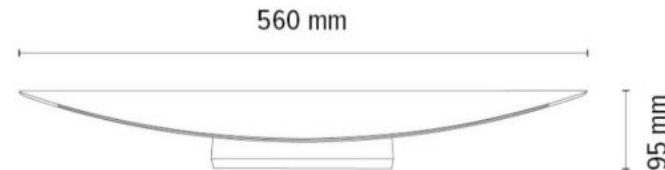

**MADE IN
EUROPE**

2017403800000

DUBAI Wall Lamp 1xLED Samsung
24V Integrated 6,5W 600lm 3000K

Material: Oak Wood/Oiled Oak

Metal/Stainless Steel

Touch Dimmer

Touch dimmer

**MADE IN
EUROPE**