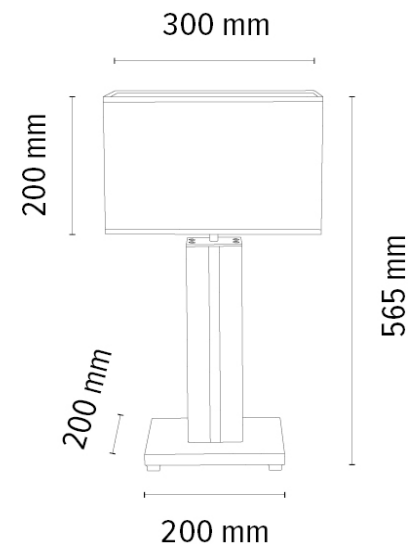

FLAME Table lamp 1xE27 Max.40W
1xLED 12V Integrated 4,6W 245lm
3000K

Touch Dimmer

Material: MDF/White Oak Veneer

Cable: Black PVC

Shade: Beige Linen with black ribbon

Touch dimmer

You can find other products from the Flame family in the BRITOP Made in EUROPE catalog page 186-179