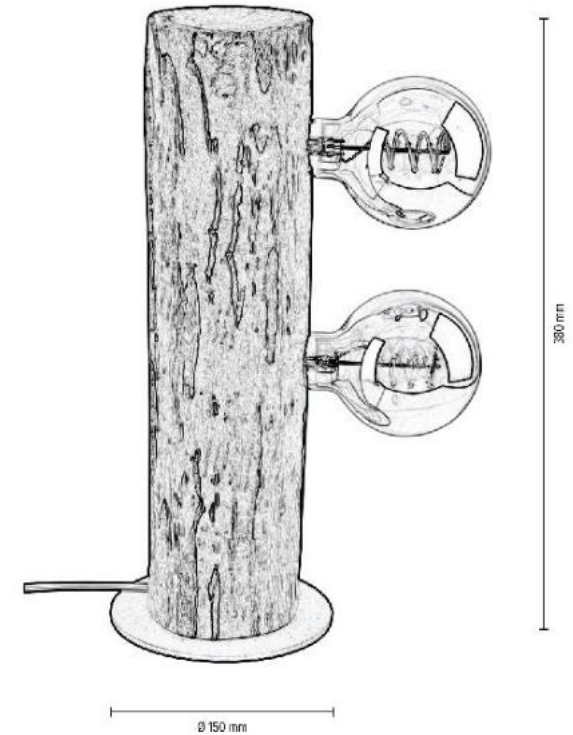

**MADE IN
EUROPE**

63544251

REMUS Table Lamp 2xE27 Max.25W

Pine Wood/Stained Pine Brown

Metal/Black

Cable: Black PVC

**MADE IN
EUROPE**

63544451