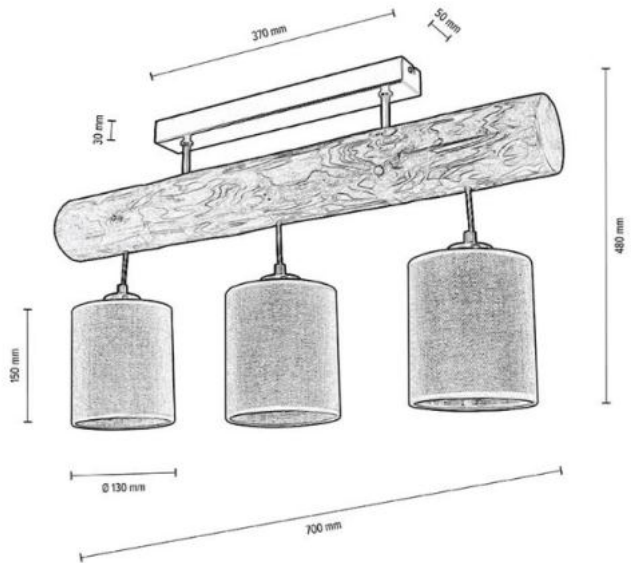

**MADE IN
EUROPE**

69859356

NEGRO Ceiling Lamp 3xE27 Max.25W

Material: Pine wood/Stained Pine Walnut

Metal/Black

Shade: Natural Linen with black ribbon

**MADE IN
EUROPE**

69859456