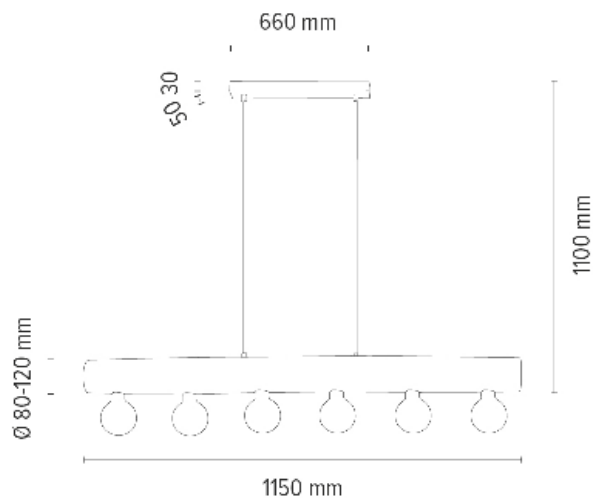

**MADE IN
EUROPE**

69198656

TRABO Pendant Lamp 6xE27 Max.25W

Material: Pine Wood/ Stained Pine Walnut

Metal/Black

Cable: Black PVC