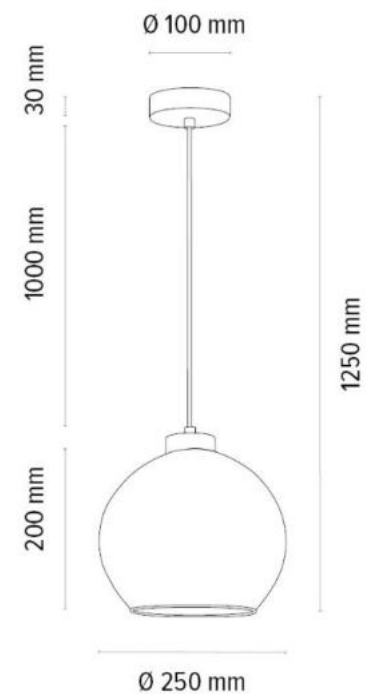

**MADE IN
EUROPE**

1017406921264

LAGUNA Pendant lamp 1xE27 Max.60W

Material: Oak Wood/ Oiled Oak

Cable: Transparent PVC

Shade: Smoked Glass