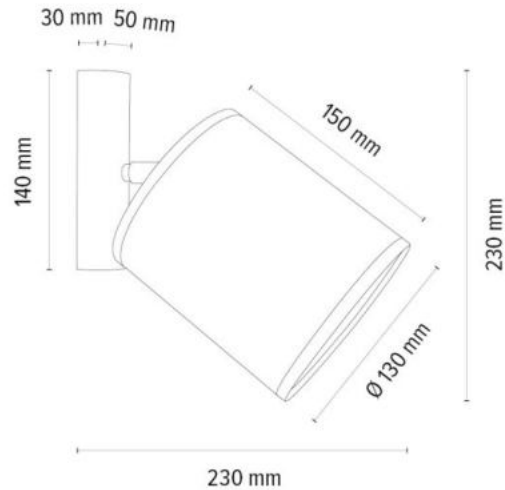

BRITOP
LIGHTING

**MADE IN
EUROPE**

2017400311549

BENITA Wall Lamp 1xE27 Max.25W

Material: Oak Wood/Oiled Oak

Shade: White Copter

**MADE IN
EUROPE**

2027400411549