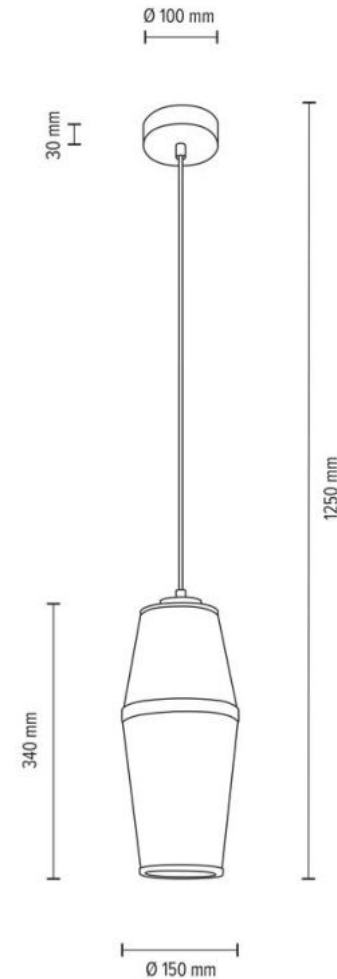

**MADE IN
EUROPE**

1691074

AMIGO Pendant Lamp 1xE27 Max.25W

Material: Oak Wood/Oiled Oak

Cable: Black Fabric

Shade: Beige Linen with black ribbon