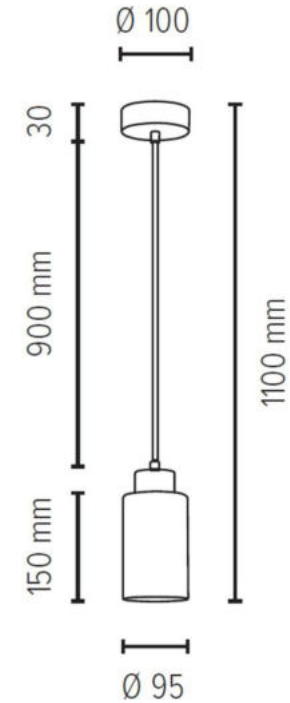

**MADE IN
EUROPE**

BSG009

BELLA Hanging lamp 1xE27 max. 60W

Material: Oak Wood/Oiled Oak

Shade: Smoky Glass

Cable: Transparent/PVC