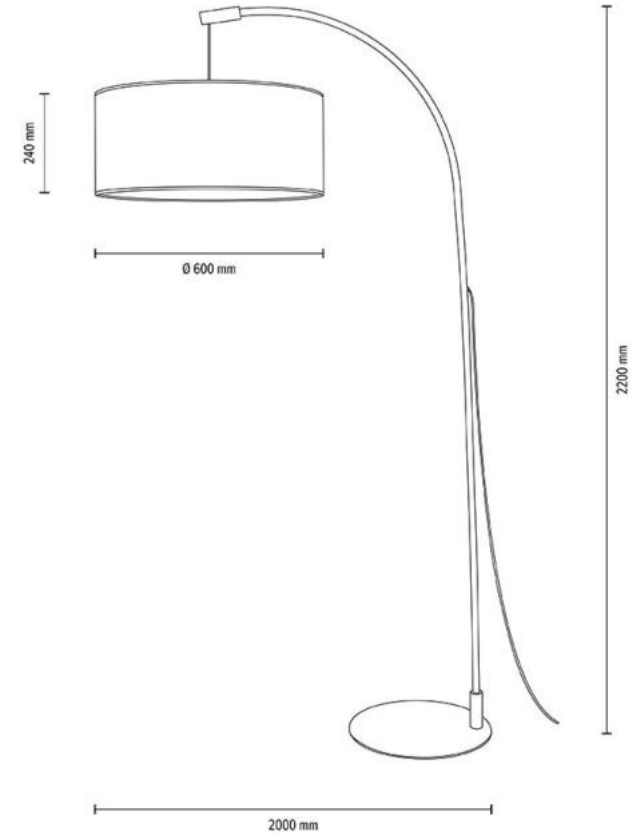

**MADE IN
EUROPE**

6010404011389

BRINDILLE Floor Lamp 1xE27 Max.60W

Material: Oak Wood/Oiled Oak

Metal/Black

Cable: Black Fabric

Shade: Beige Linen