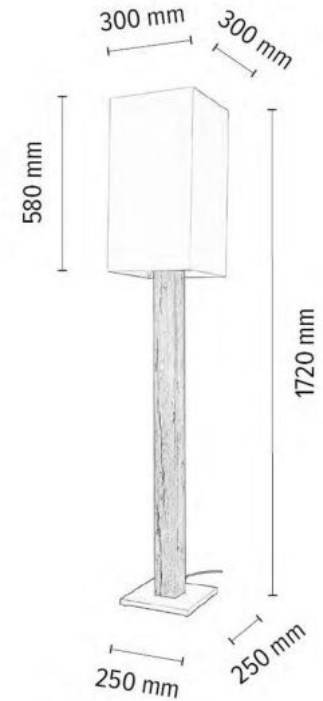

**MADE IN
EUROPE**

64529187

MAGNITA Floor lamp 1xE27 Max.60W

Material: MDF/Oak Veneer

Metal/ Black

Cable: Black PVC

Shade: White Chintz

**MADE IN
EUROPE**