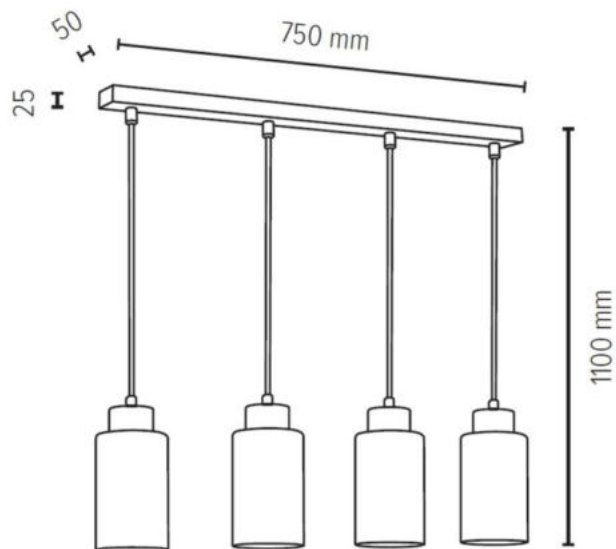

**MADE IN
EUROPE**

BSG011

BELLA Hanging lamp 4xE27 max. 60W

Material: Oak Wood/Oiled Oak

Shade: Smoky Glass

Cable: Transparent/PVC