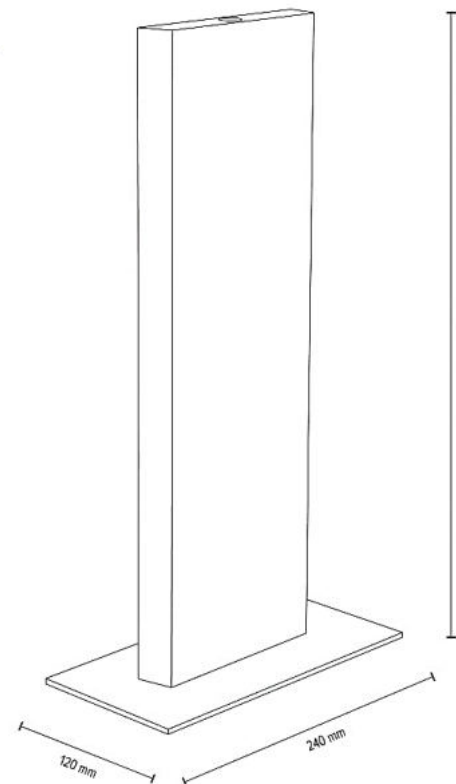

7880174

TABLO Table lamp 1xLED Samsung
24V Integrated 5,5W 753lm 3000K

Material: Oak Wood/Oiled Oak

Metal/Black

Cable: Black PVC

Touch dimmer

**MADE IN
EUROPE**

6880174