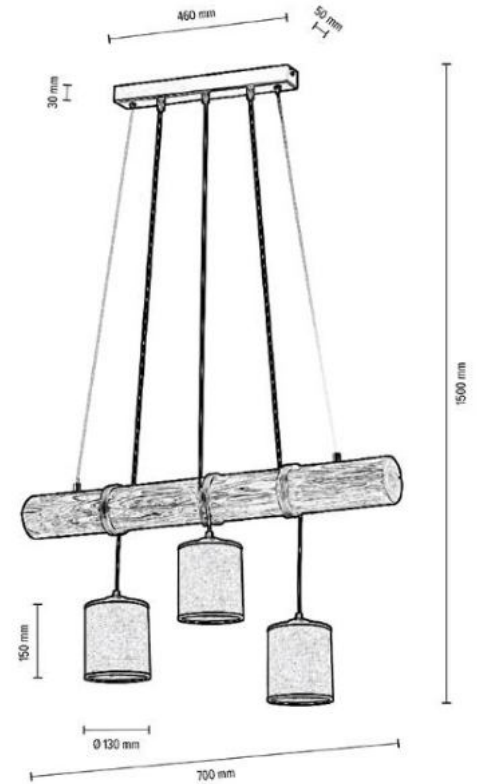

**MADE IN
EUROPE**

68859356

NEGRO Pendant Lamp 3xE27 Max.25W

Material: Pine Wood/ Stained Pine Walnut

Metal/Black

Cable: Black PVC

Shade: Natural Linen with black ribbon