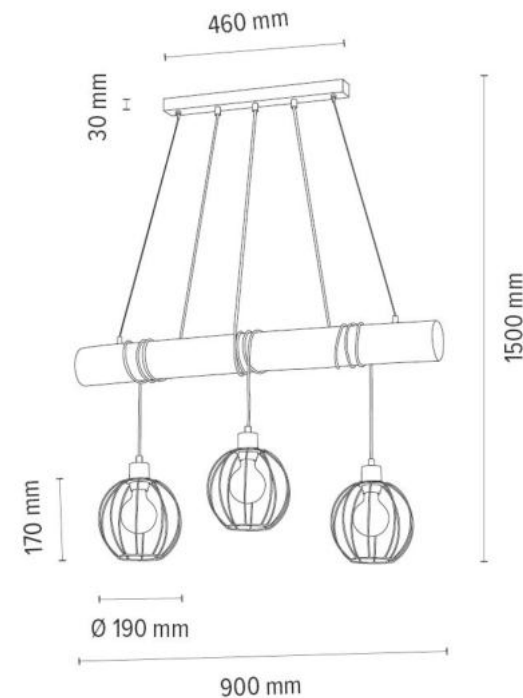

**MADE IN
EUROPE**

683066304

TRABO BERIS Pendant Lamp 3xE27 Max.60W

Material: Pine Wood/Stained Pine Brown

Metal/Black

Cable: Black PVC

Shade: Black Metal