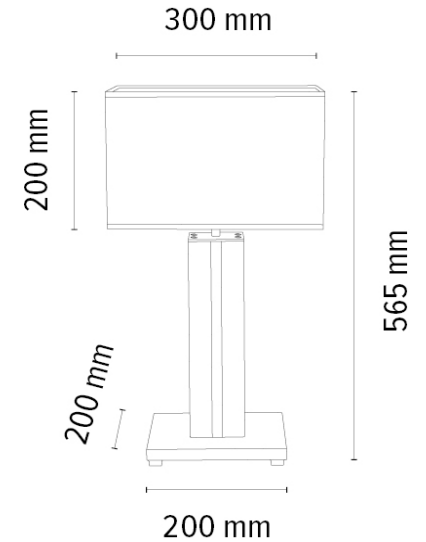

**MADE IN
EUROPE**

7028606610039

FLAME Table lamp 1xE27 Max.40W
1xLED 12V Integrated 4,6W 245lm
3000K

Touch Dimmer

Material: MDF / Walnut Veneer

Cable: Black PVC

Shade: Beige Linen

Touch dimmer