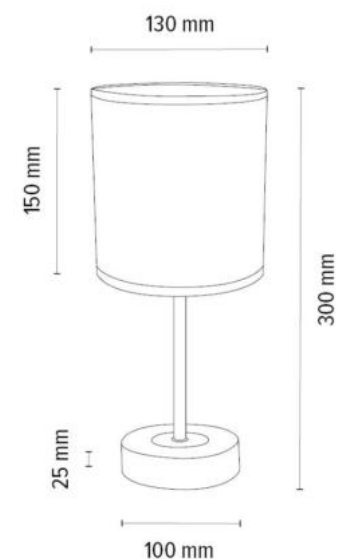

**MADE IN
EUROPE**

7017401011553

BENITA Table Lamp 1xE27 Max. 60W

Material: Oak Wood/Oiled Oak

Metal/Black

Cable: Black Fabric

Shade: Brown-Black-Golden Copter
with black ribbon

**MADE IN
EUROPE**