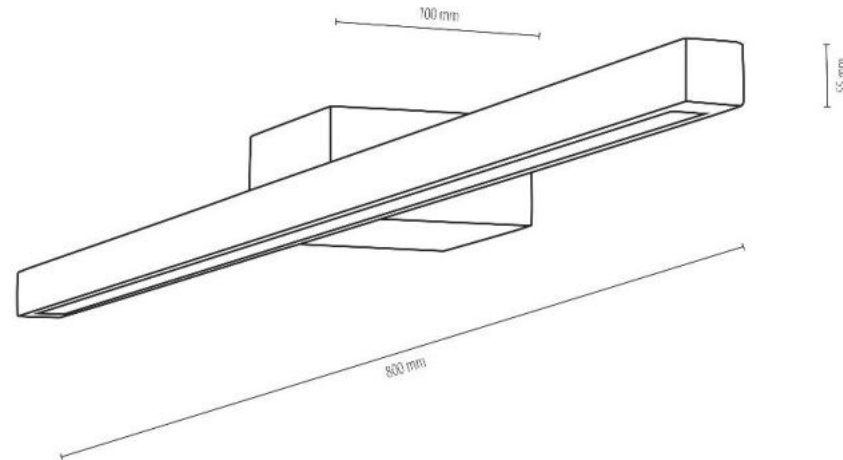

**MADE IN
EUROPE**

8954174

AQUA VIVA Bathroom Wall Lamp
1xLED Samsung 24V Integrated 12W
1050lm 3000K

Material: Oak Wood/Oiled Oak

IP44

You can find other products from the Aqua Viva family in the BRITOP Made in EUROPE catalog page 155-161