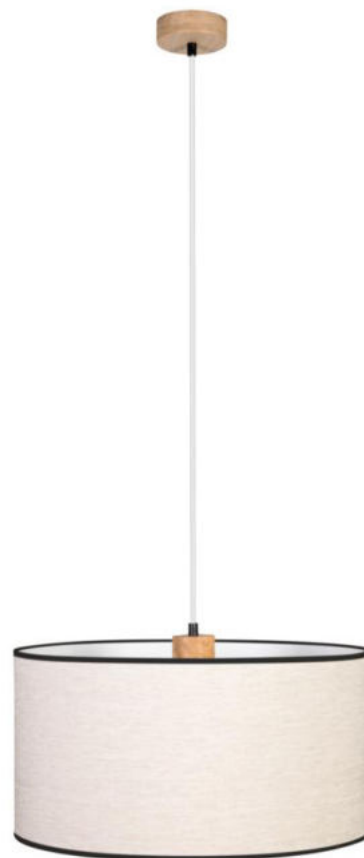

**MADE IN
EUROPE**

26910174

BOHO Pendant lamp 1xE27 Max.40W

Material: Oak wood/Oiled Oak

Cable: Transparent PVC

Shade: Beige Linen with black ribbon

You can find other products from the Boho family in the BRITOP Made in EUROPE catalog page 424-439