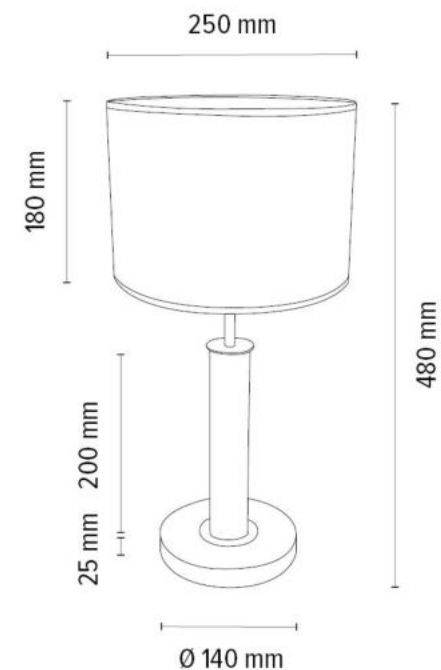

7017400711551

BENITA Table Lamp 1xE27 Max. 60W

Material: Oak Wood/Oiled Oak

Metal/Black

Cable: Black Fabric

Shade: Brown-Black-Golden Copter
with black ribbon

**MADE IN
EUROPE**

7017400811552