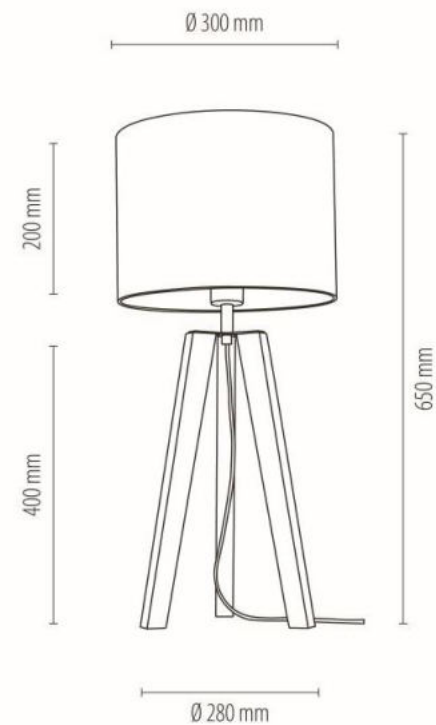

**MADE IN
EUROPE**

7015108811457

BOHO Table Lamp 1xE27 Max.60W

Material: Pine Wood/Stained Pine Brown

Metal/Black

Cable: Black PVC

Shade: Beige Linen