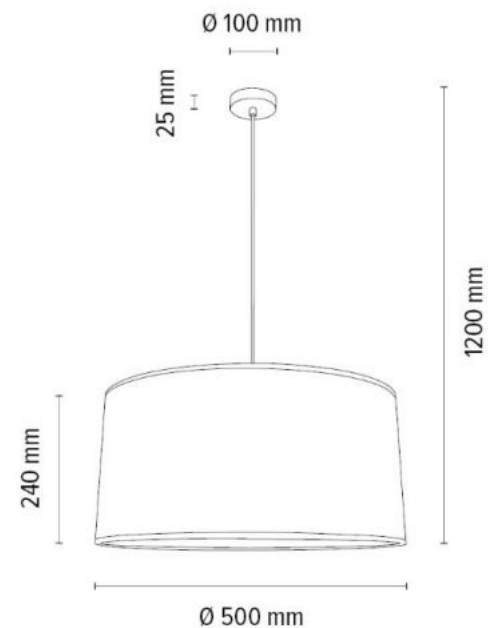

**MADE IN
EUROPE**

1017400511545

BENITA Pendant Lamp 1xE27 Max.40W

Material: Oak Wood/Oiled Oak

Cable: Transparent PVC

Shade: White Copter