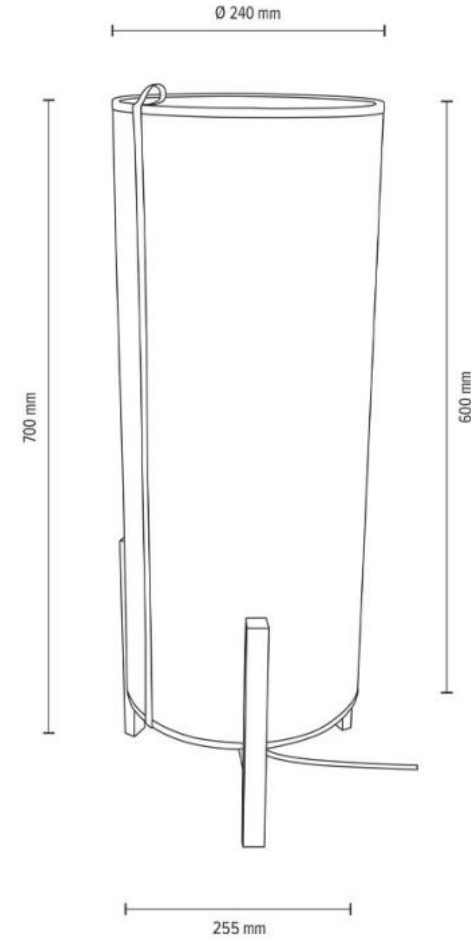

CASIOPEA Table Lamp 1xE27 Max. 40W

Oak Wood/Oiled Oak

Cable: Black Fabric

Shade: Beige Linen

**MADE IN
EUROPE**

72729174

CASIOPEA Table Lamp 1xE27 Max. 40W

Oak Wood/Oiled Oak

Cable: Black Fabric

Shade: Beige Linen

**MADE IN
EUROPE**

72723174

CASIOPEA Table Lamp 1xE27 Max. 40W

Material: Oak Wood/Oiled Oak

Cable: Black Fabric

Shade: Beige Linen