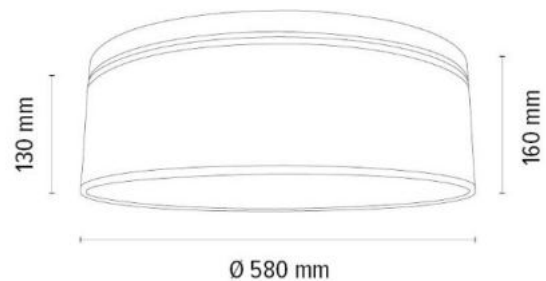

Easy assembling on magnets