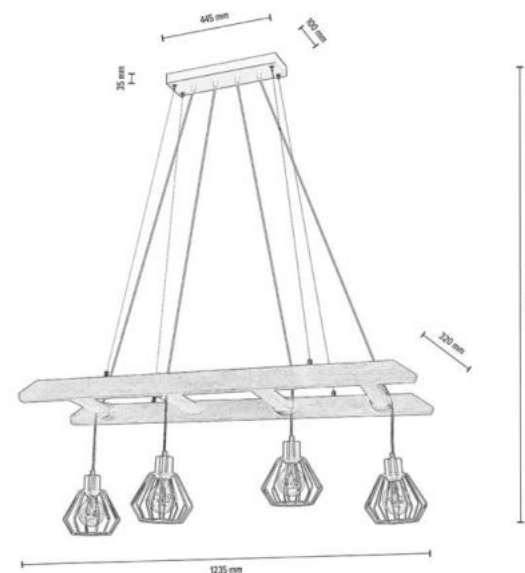

7229451

ESKALO Pendant lamp 4xE27 Max.15W

Material: Pine Wood/ Stained Pine Brown

Metal/Black

Cable: Black PVC

Shade: Black Metal

**MADE IN
EUROPE**

7229551