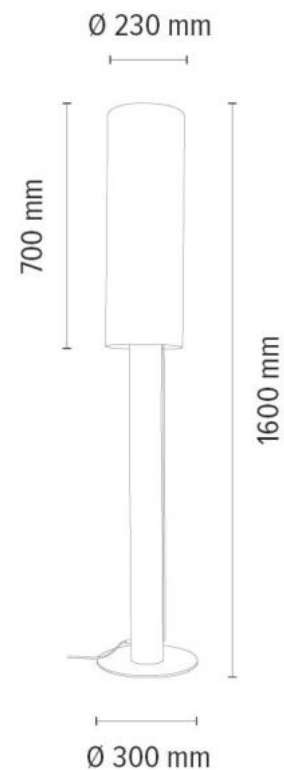

**MADE IN
EUROPE**

6583102

KENUS Floor lamp 1xE27 Max.40W

Material: Pine Wood/ Natural Pine

Metal/White

Cable: Natural Fabric

Shade: White Chintz