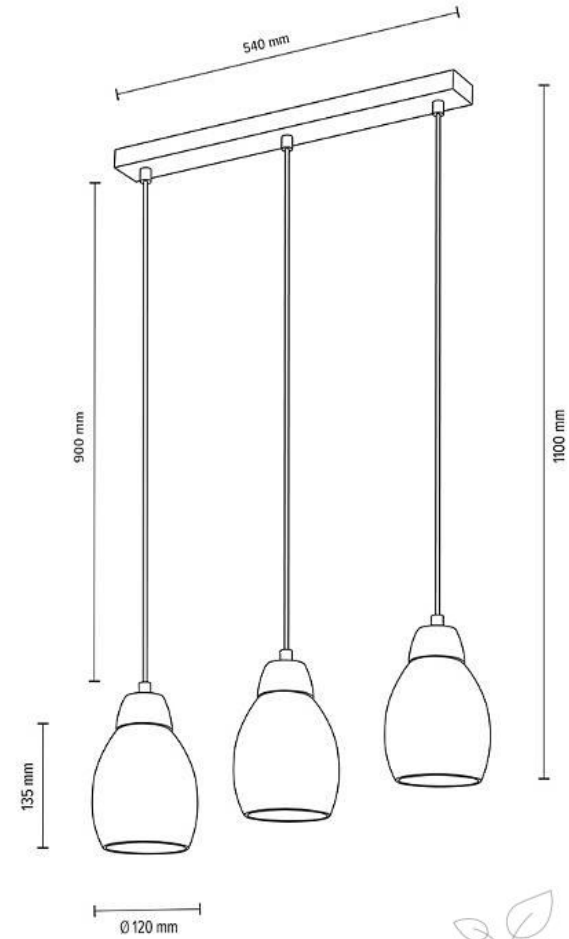

Shade: White Glass

**MADE IN
EUROPE**

17990374

SKAJA Pendant Lamp 3xE27 Max.40W

Material: Oak Wood/Oiled Oak

Cable: Transparent PVC

Shade: White Glass

**MADE IN
EUROPE**