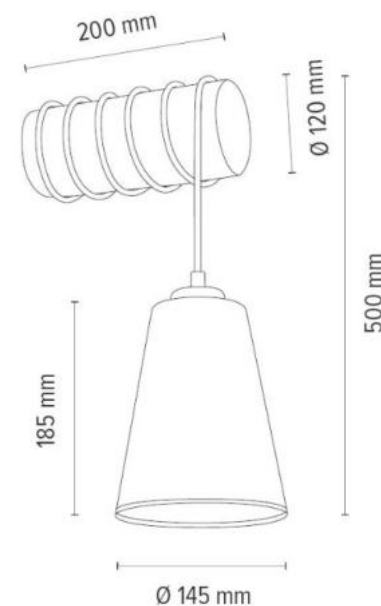

**MADE IN
EUROPE**

691104151

TRABO CARLOS Wall Lamp 1xE27 Max.25W

Material: Pine Wood/Stained Pine Brown

Metal/Black

Cable: Black PVC

Shade: Black Chintz