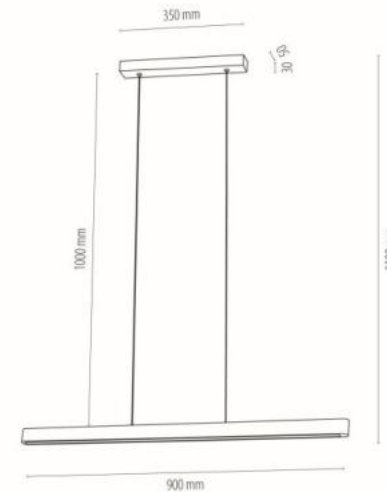

**MADE IN
EUROPE**

1017413500000

FORESTIER Pendant Lamp 1xLED Samsung
12V Integrated 12W 1130lm 3000K

Material: Oak wood/Oiled Oak

Metal/Black

Cable: Transparent

Adjustable Suspension Height

Touch Dimmer