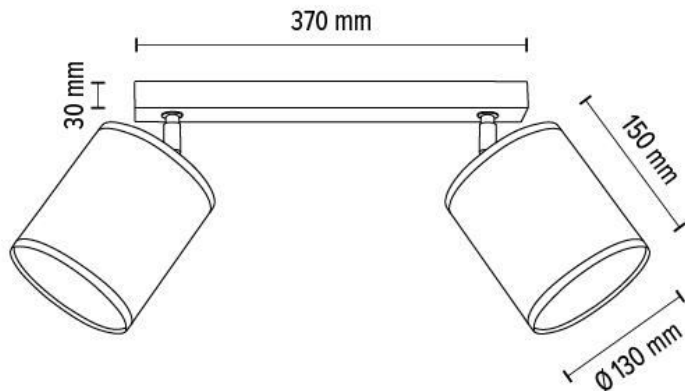

**MADE IN
EUROPE**

56774274

NEGRO Ceiling Lamp 2xE27 Max.25W

Material: Oak Wood/Oiled Oak

Shade: Natural Linen with black ribbon