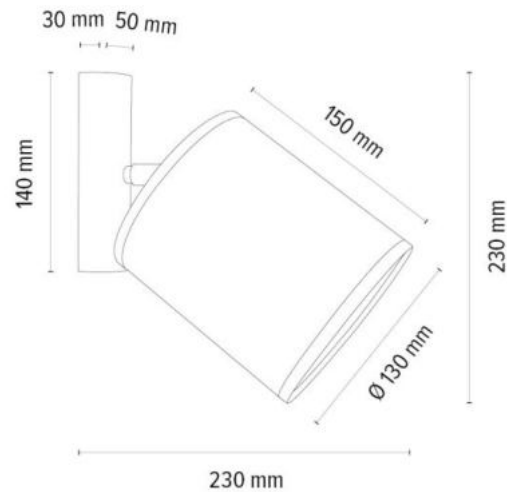

**MADE IN
EUROPE**

2017400711553

BENITA Wall Lamp 1xE27 Max.25W

Material: Oak Wood/Oiled Oak

Shade: Brown-Black-Golden Copter
with black ribbon