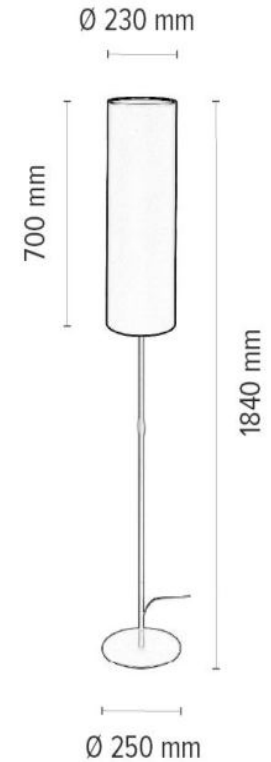

Material: Metal/Black

Cable: Black PVC

Shade: White Chintz

**MADE IN
EUROPE**

6010204510695

TINA Floor Lamp 1xE27 Max.60W

Material: Metal/White

Cable: White PVC