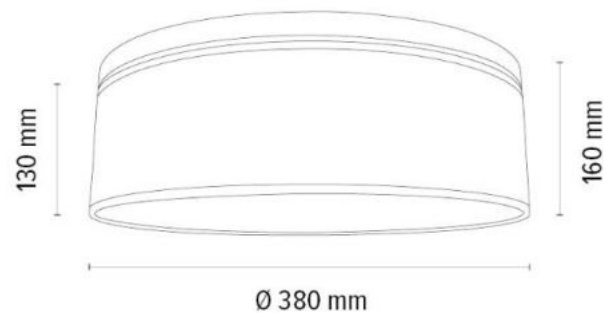

You can find other products from the Boho family in the BRITOP Made in EUROPE catalog page 422-423