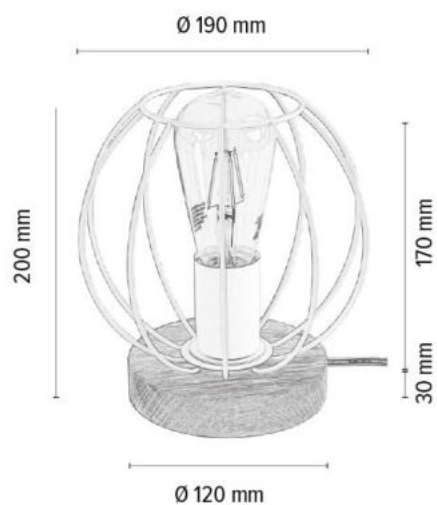

**MADE IN
EUROPE**

7017402630083

COOP Table Lamp 1xE27 Max.25W

Material: Oak Wood/Oiled Oak

Cable: Transparent PVC

Shade: White Metal

You can find other products from the Coop family in the BRITOP Made in EUROPE catalog page 249-265