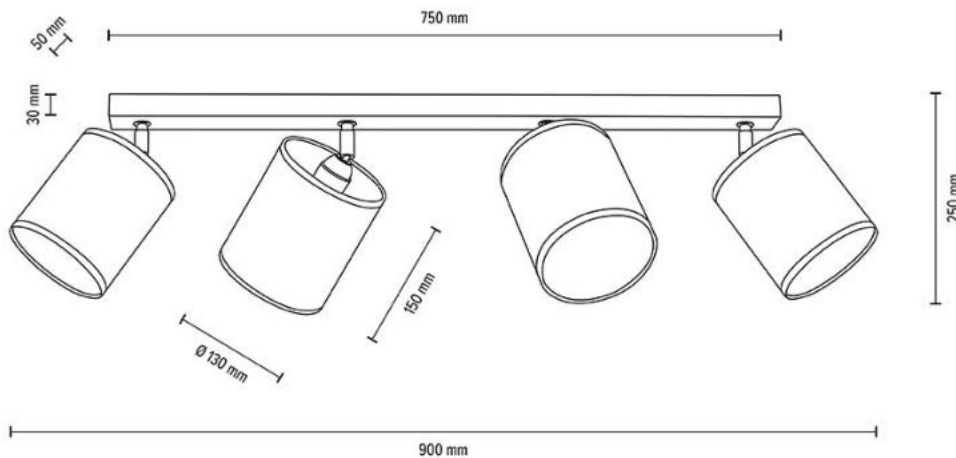

**MADE IN
EUROPE**

66791474

BOHO Ceiling lamp 4xE27 Max.25W

Material: Oak Wood/Oiled Oak

Shade: Beige Linen with black ribbon

You can find other products from the Boho family in the BRITOP Made in EUROPE catalog page 424-439