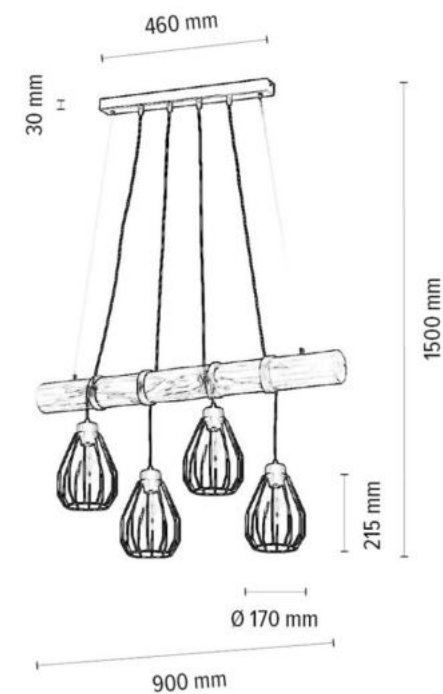

**MADE IN
EUROPE**

680369451

BELLISSIMO Pendant Lamp 4xE27 Max.60W

Material: Pine Wood/Stained Pine Brown

Metal/Black

Cable: Black PVC

Shade: Black Metal

**MADE IN
EUROPE**