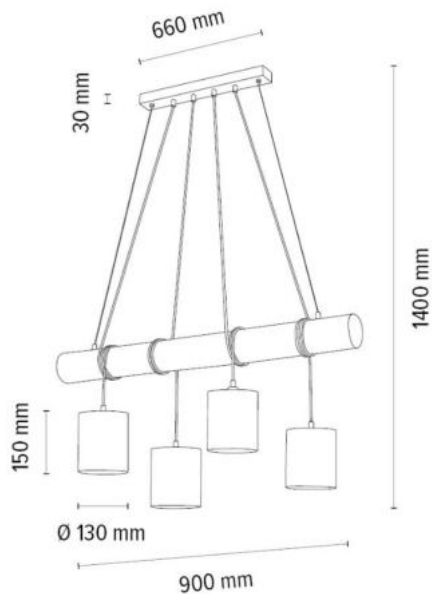

**MADE IN
EUROPE**

691024404

PIETRO Pendant Lamp 4xE27 Max.25W

Material: Pine Wood/Stained Pine Brown

Metal/Black

Cable: Black PVC

Shade: White Chintz