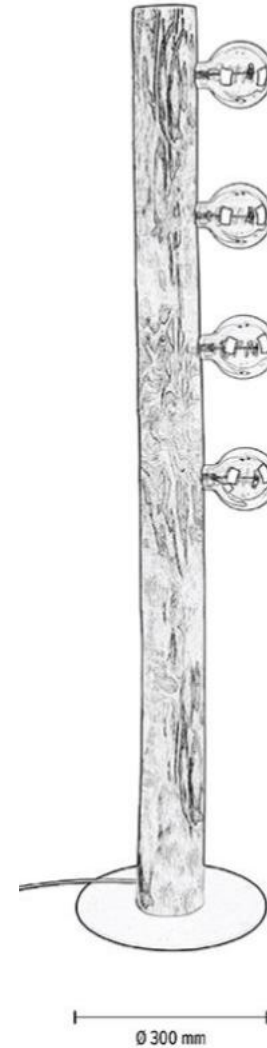

**MADE IN
EUROPE**

63544451

REMUS Floor Lamp 4xE27 Max.25W

Material: Pine Wood/ Stained Pine Brown

Metal/Black

Cable: Black PVC