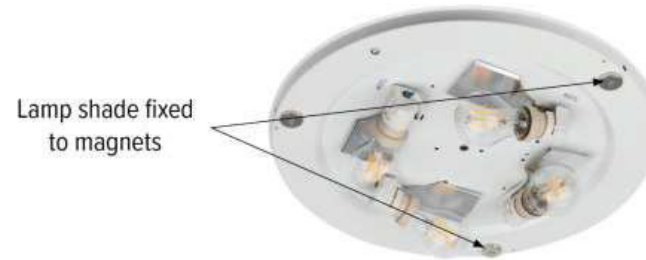

**MADE IN
EUROPE**