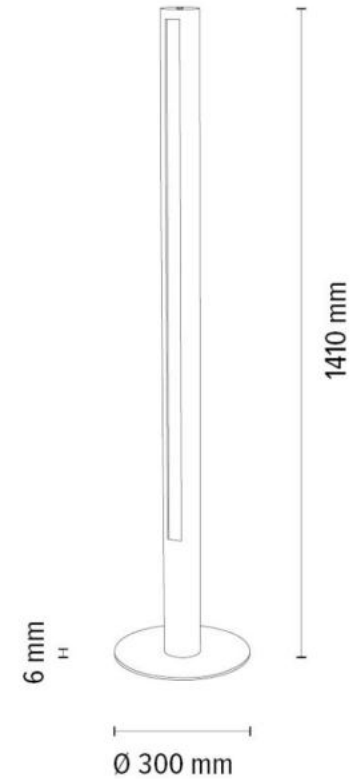

6017401000000

CONOR Floor Lamp 1xLED Samsung
24V Integrated 32W 4734lm 3000K

Material: Oak Wood/Oiled Oak

Metal/Stainless Steel

Cable: Black PVC

Touch Dimmer

Touch dimmer

**MADE IN
EUROPE**