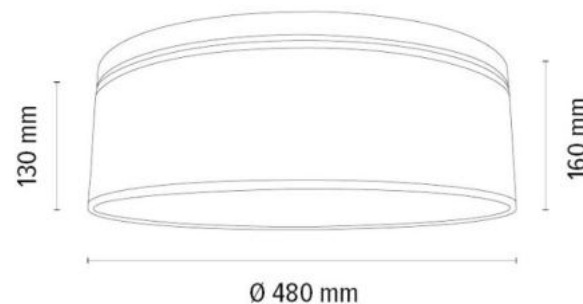

**MADE IN
EUROPE**

4994874

BOHO Ceiling/Wall lamp 3xE27 Max.25W

Material: Oak Wood/Oiled Oak

Shade: Beige Linen with black ribbon

Easy assembling on magnets

You can find other products from the Boho family in the BRITOP Made in EUROPE catalog page 422-423