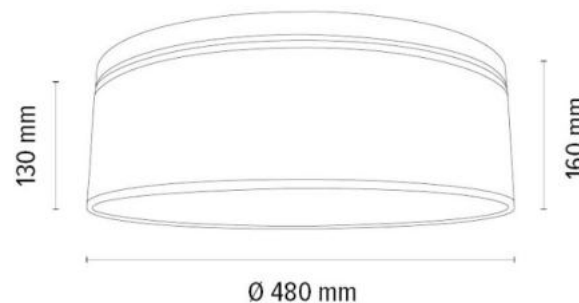

4037400211555

BENITA Ceiling/Wall Lamp 3xE27 Max.25W

Material: Oak Wood/Oiled Oak

Shade: Brown-Black-Golden Copter with
black ribbon

Easy assembling on magnets