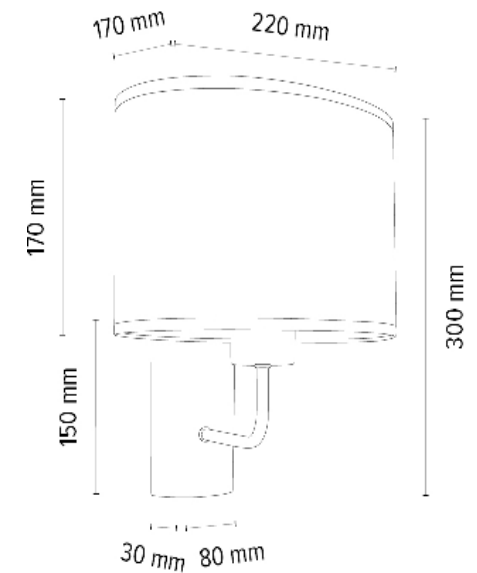

**MADE IN
EUROPE**

2017400111557

MERCEDES Wall Lamp 1xE27
Max.40W

Material: Oak Wood/Oiled Oak

Metal/Satin

Shade: White Copter