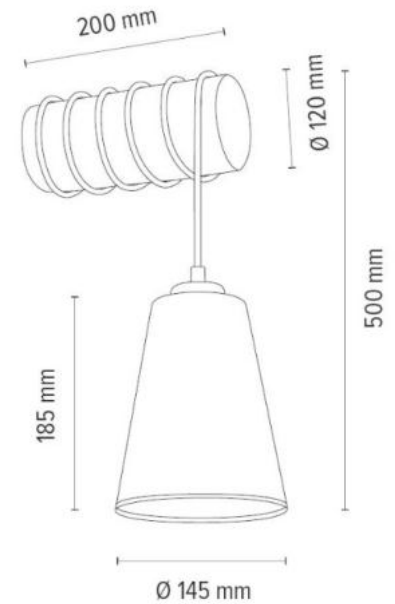

**MADE IN
EUROPE**

691102156

TRABO CARLOS Wall Lamp 1xE27 Max.25W

Material: Pine Wood/Stained Pine Walnut

Metal/Black

Cable: Black PVC

Shade: White Chintz