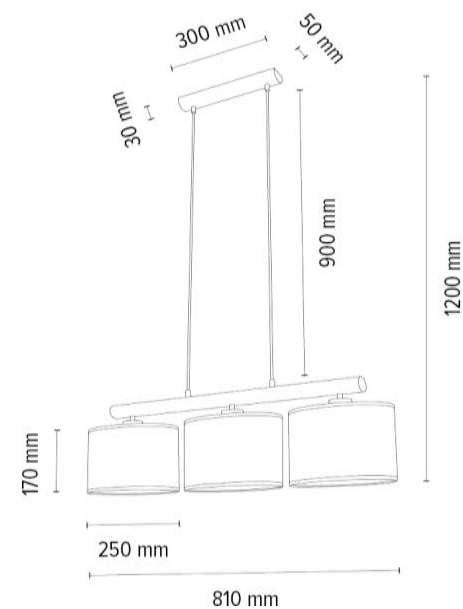

**MADE IN
EUROPE**

1037400311537

MERCEDES Pendant Lamp 3xE27 Max.40W

Material: Oak Wood/Oiled Oak

Cable: Black Fabric

Shade: Brown-Gold Copter with black
ribbon