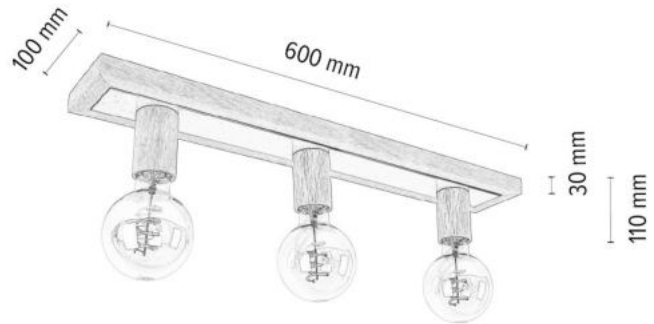

**MADE IN
EUROPE**

4027405100000

BELLARO Ceiling Lamp 3xE27 Max.15W

Material: Oak Wood/Oiled Oak

Shade: Black Metal