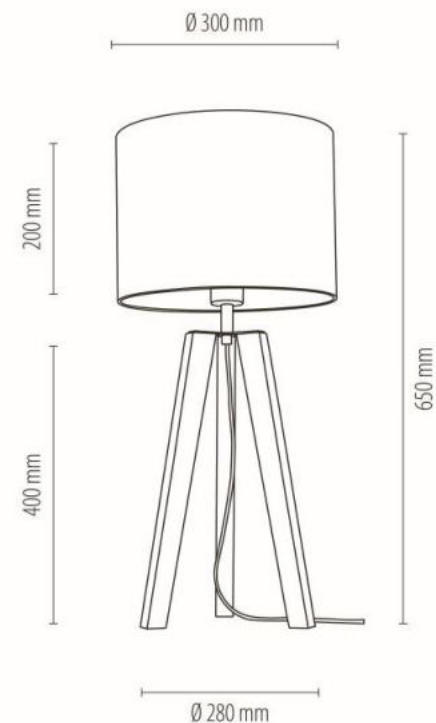

**MADE IN
EUROPE**

7017406511667

BOHO Table lamp 1xE27 Max.40W

Material: Oak wood/Oiled Oak

Metal/Black

Cable: Black PVC

Shade: Beige Linen with black ribbon

You can find other products from the Boho family in the BRITOP Made in EUROPE catalog page 424-439