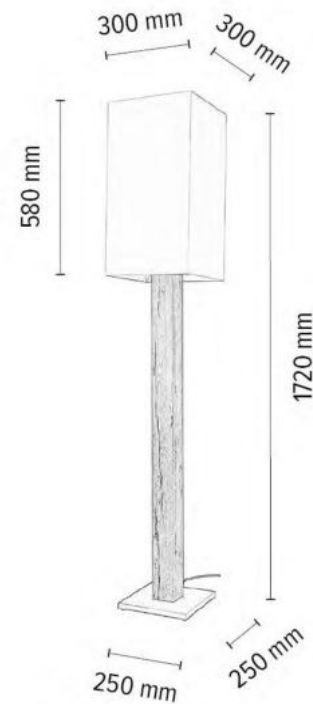

64519187

MAGNITA Floor lamp 1xE27 Max.60W

Material: MDF/Oak Veneer

Metal/ Black

Cable: Black PVC

Shade: Anthracite Fabric

**MADE IN
EUROPE**

74539187