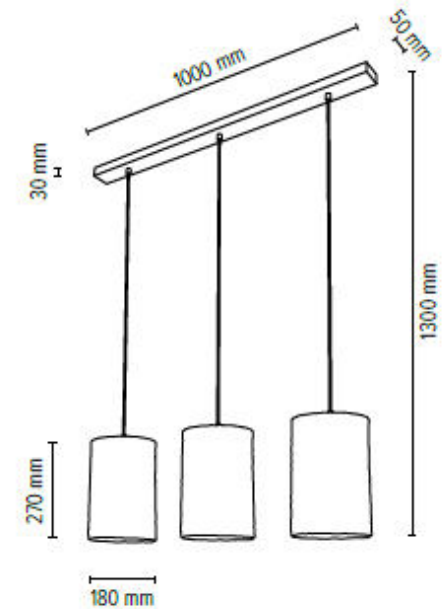

**MADE IN
EUROPE**

1037409810787

BOUCLE Pendant Lamp 3xE27 Max.25W

Material: Oak Wood/Oiled Oak

Cable: Transparent PVC

Shade: White Boucle PET fabric