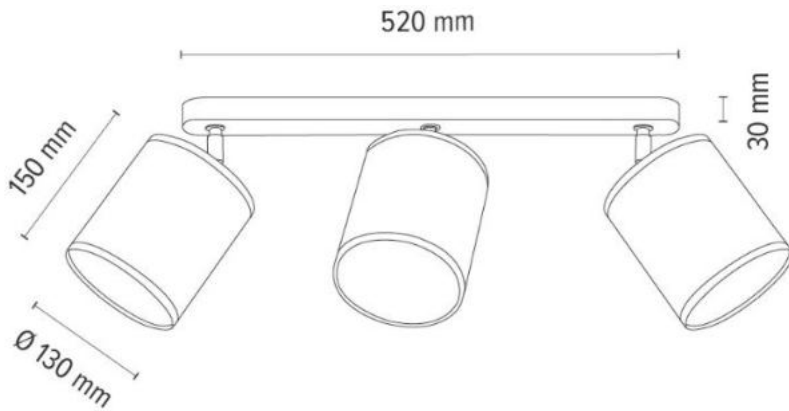

**MADE IN
EUROPE**

2037404811451

ZELLUS Ceiling Lamp 3xE27 Max.25W

Material: Oak Wood/Oiled Oak

Shade: **White Cellulose Eco**

**MADE IN
EUROPE**

2047404911451

ZELLUS Ceiling Lamp 4xE27 Max.25W