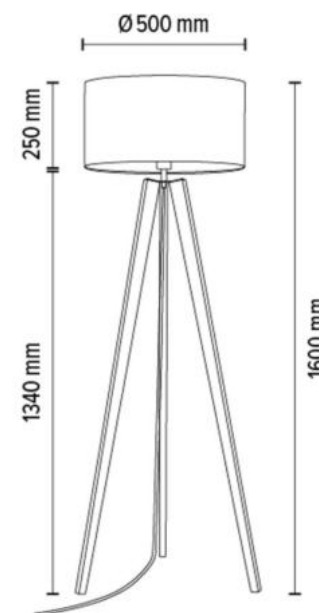

**MADE IN
EUROPE**

74901056

BOVINO Floor Lamp 1xE27 Max.60W

Material: Pine Wood/Stained Pine Walnut

Metal/Black

Cable: Black PVC

Shade: Multicolor Cow fabric