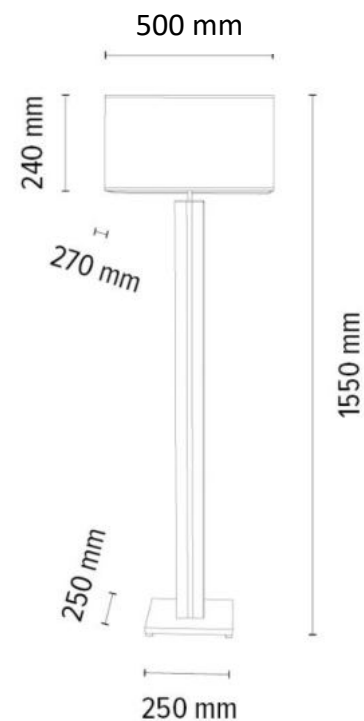

**MADE IN
EUROPE**

6010407711266

MILANO Floor lamp 1xE27 Max.60W

Material: MDF/Oak Veneer

Cable: Black PVC

Shade: Beige Linen

You can find other products from the Flame family in the BRITOP Made in EUROPE catalog page 186-179