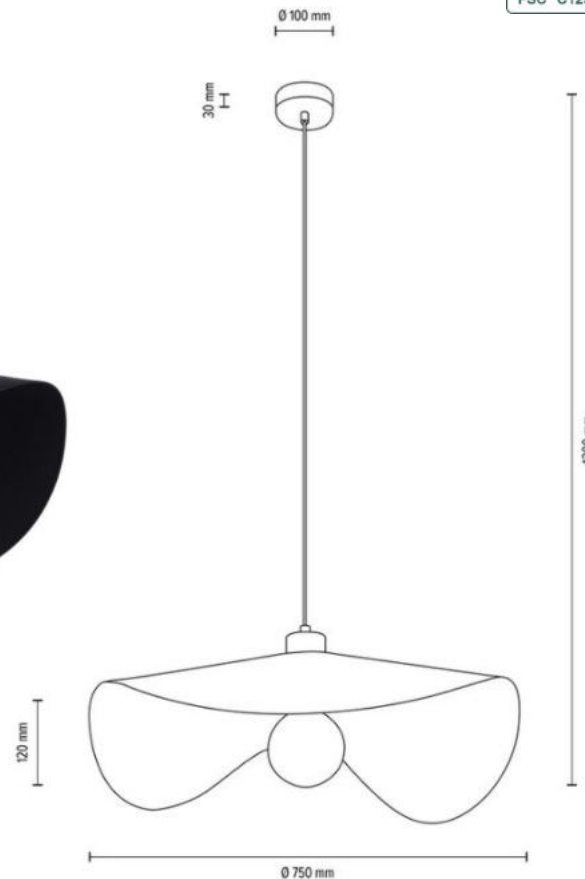

**MADE IN
EUROPE**

1616119174

HATTU Pendant lamp 1xE27 Max.40W

Material: Oak Wood/Oiled Oak

Cable: Black Fabric

Shade: Black Chintz

You can find other products from the Hattu family in the BRITOP Made in EUROPE catalog page 473-478