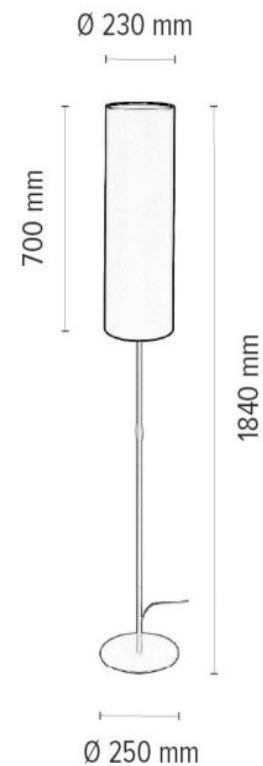

**MADE IN
EUROPE**

6010204510695

TINA Floor Lamp 1xE27 Max.60W

Material: Metal/White

Cable: White PVC

Shade: Black Chintz