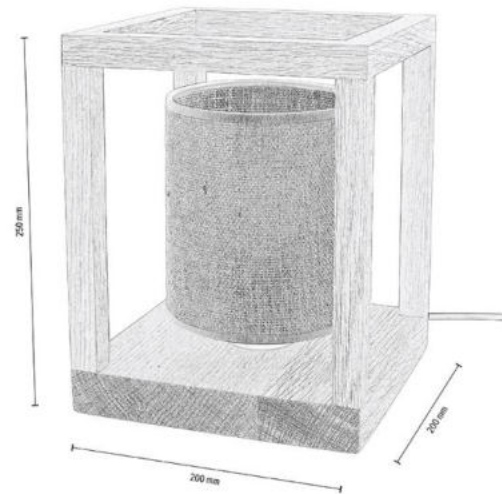

**MADE IN
EUROPE**

7254174

LUNOS Table lamp 1xE27 Max.25W

Material: Oak Wood/ Oiled Oak

Metal/ Black

Cable: Black PVC

Shade: Beige Jute