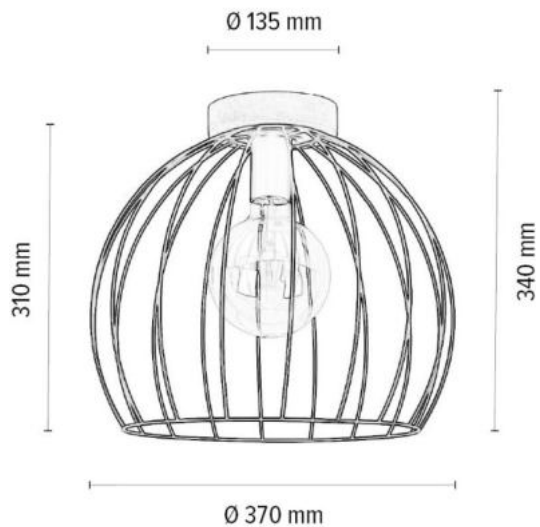

**MADE IN
EUROPE**

4010206330081

COOP Ceiling/Wall Lamp 1xE27 Max.60W

Material: Oak Wood/Oiled Oak

Shade: White Metal

You can find other products from the Coop family in the BRITOP Made in EUROPE catalog page 249-265