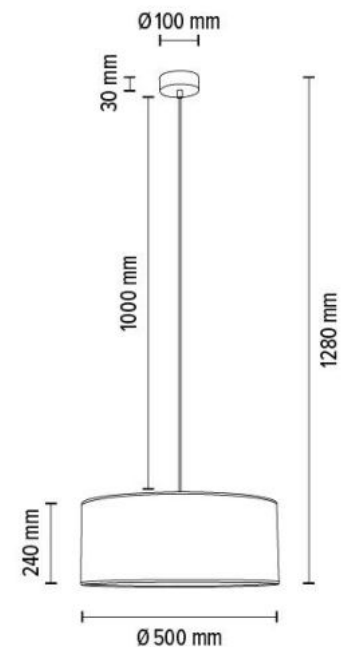

**MADE IN
EUROPE**

1017407610798

HONUS Pendant lamp 1xE27
Max.25W

Material: Oak Wood/Oiled Oak

Cable: Black ECO

Shade: Golden Wallpaper