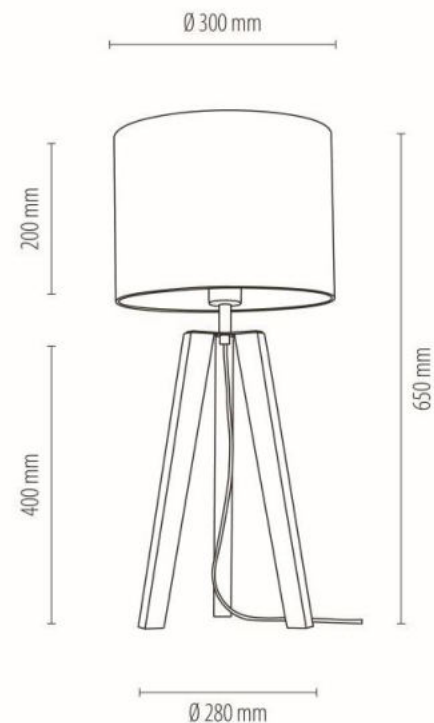

**MADE IN
EUROPE**

95901056

BOVINO Table Lamp 1xE27 Max.60W

Material: Pine Wood/Stained Pine Walnut

Metal/Black

Cable: Black PVC

Shade: Multicolor Cow fabric