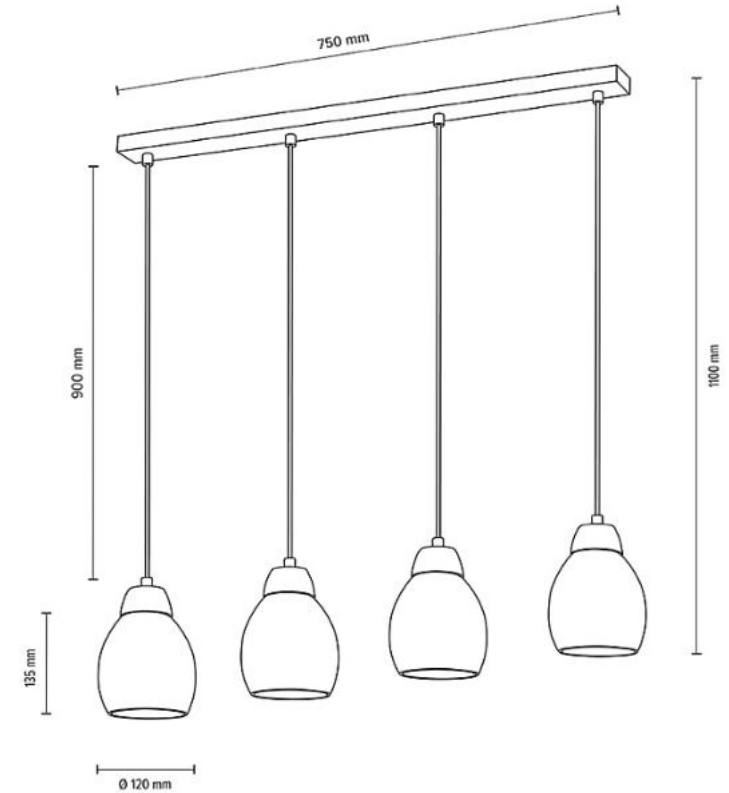

Material: Oak Wood/Oiled Oak

Cable: Transparent PVC

Shade: White Glass

**MADE IN
EUROPE**

2017405020770

BELLA Wall lamp 1xE27 max. 60W

Material: Oak Wood/Oiled Oak

Metal/White