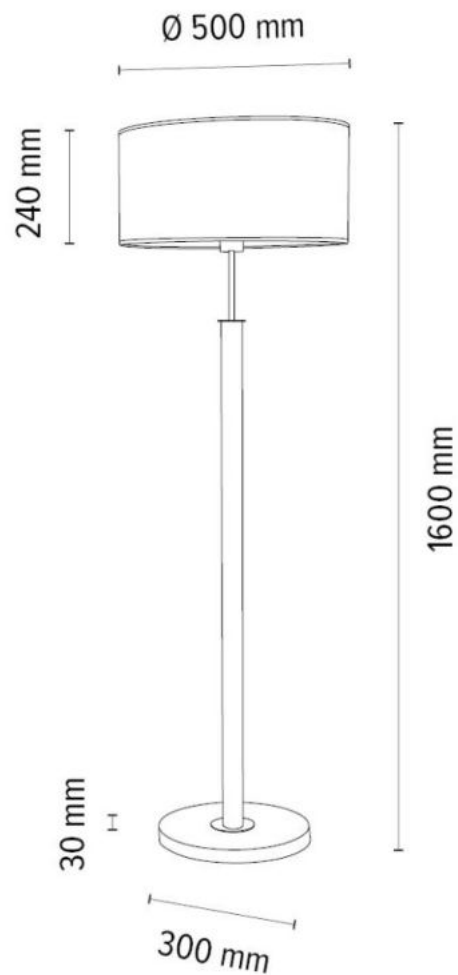

6017400511529

BENITA Floor Lamp 1xE27 Max.60W

Material: Oak Wood/Oiled Oak

Metal/Satin

Cable: Anthracite Fabric

Shade: Cream-Silver Copter

**MADE IN
EUROPE**

2017400111525