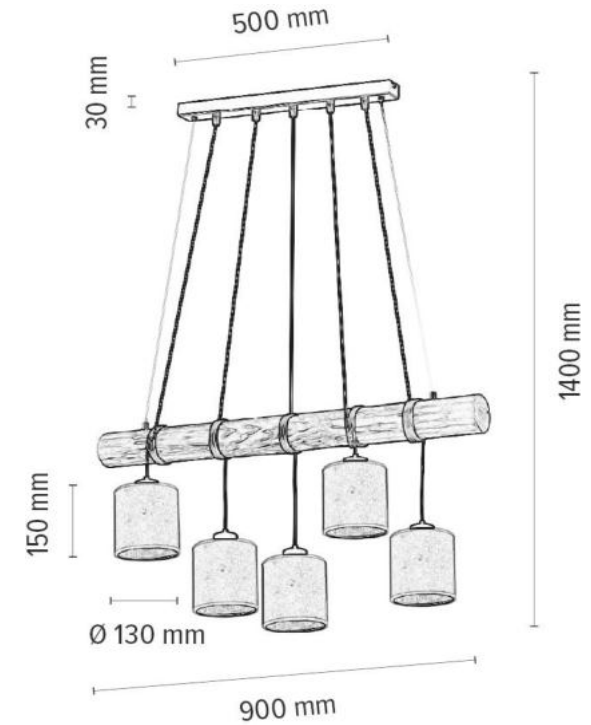

Shade: Beige Jute

**MADE IN
EUROPE**

68999551

TRENO Pendant lamp 5xE27 Max.25W

Material: Pine Wood/Stained Pine Brown

Metal/Black

Cable: Black PVC

Shade: Beige Jute