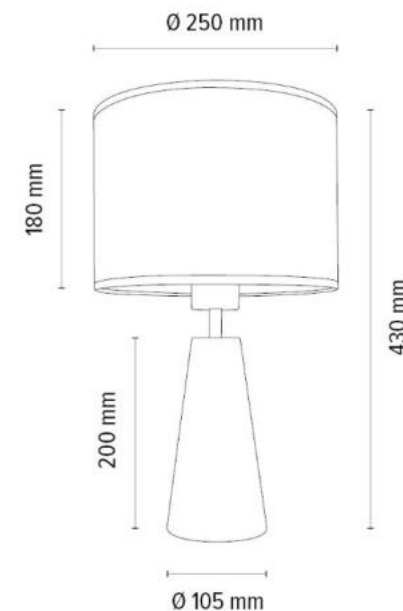

**MADE IN
EUROPE**

7017403211528

MERCEDES Table lamp 1xE27 Max.40W

Material: Oak Wood/ Oiled Oak

Metal/ Satin

Cable: Anthracite Fabric

Shade: Cream-Silver Copter