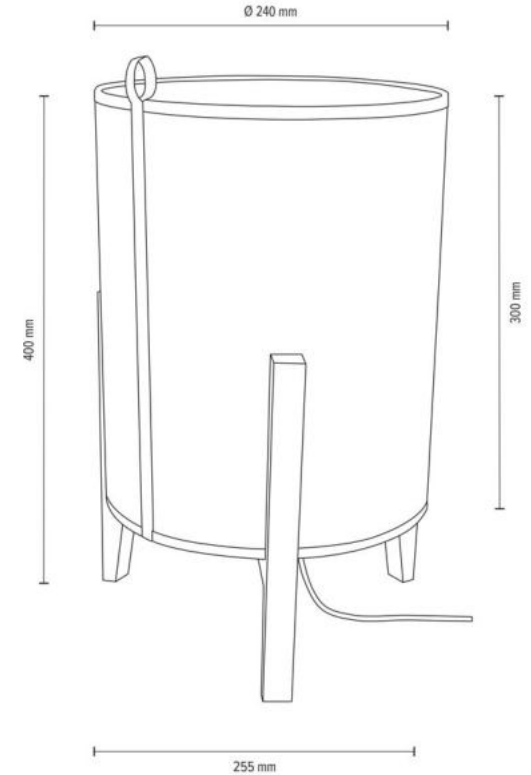

**MADE IN
EUROPE**

72729174

CASIOPEA Table Lamp 1xE27 Max. 40W

Oak Wood/Oiled Oak

Cable: Black Fabric

Shade: Beige Linen