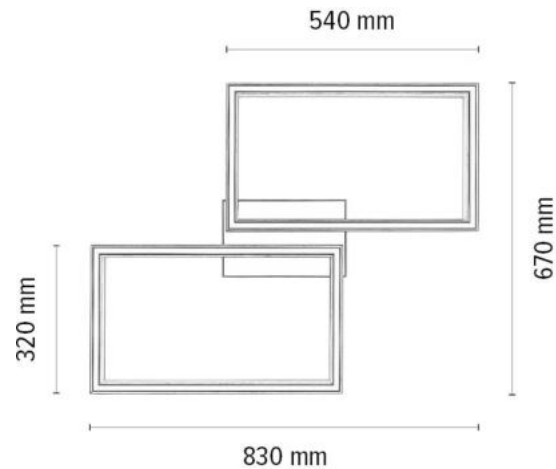

**MADE IN
EUROPE**

4027401600000

RAMME BLACK Ceiling/Wall Lamp 2xLED
Samsung 24V Integrated 48W 6888lm 3000K

Material: Oak Wood/Oiled Oak

Metal/Black

Klick&Dim