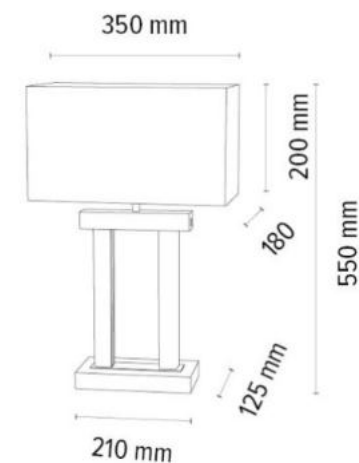

**MADE IN
EUROPE**

7781974

HAKON Table lamp 1xE27 Max.40

2xLED Samsung 24V Integrated

7,5W 1076lm 3000K

Material: Oak Wood/Oiled Oak

Cable: Black Fabric

Shade: White Chintz

Touch Dimmer