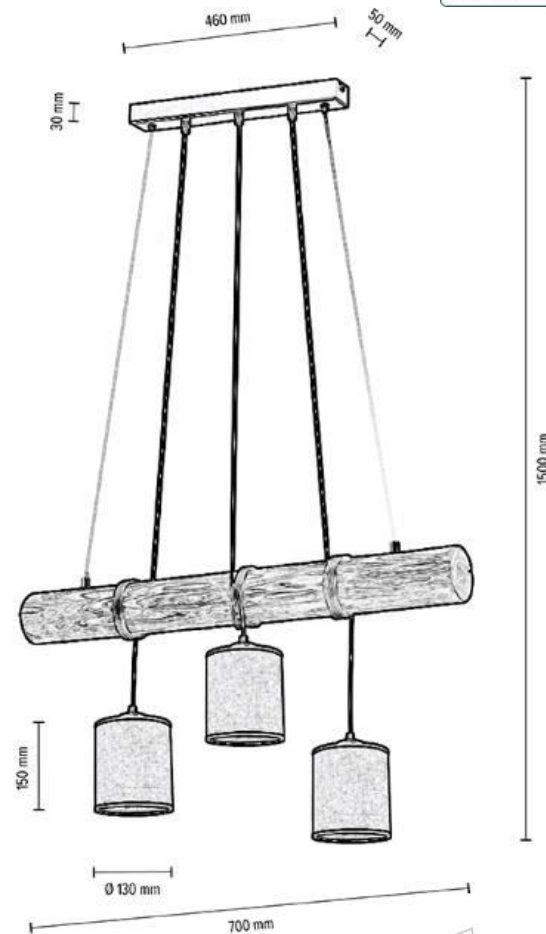

**MADE IN
EUROPE**

68999351

TRENO Ceiling Lamp 3xE27 Max.25W

Material: Pine Wood/Stained Pine Brown

Metal/Black

Cable: Black PVC

Shade: Beige Jute