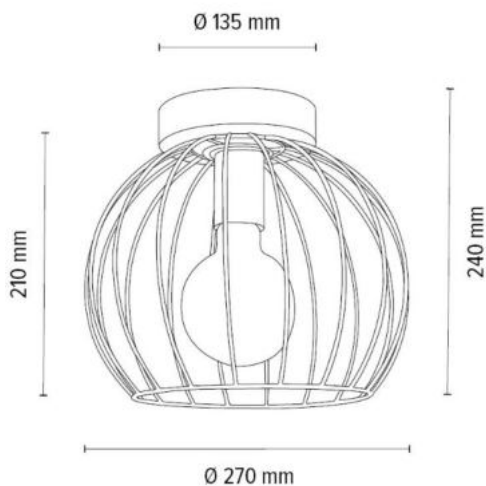

**MADE IN
EUROPE**

4010206230085

COOP Ceiling/Wall Lamp 1xE27 Max.60W

Material: Oak Wood/Oiled Oak

Shade: White Metal

You can find other products from the Coop family in the BRITOP Made in EUROPE catalog page 249-265