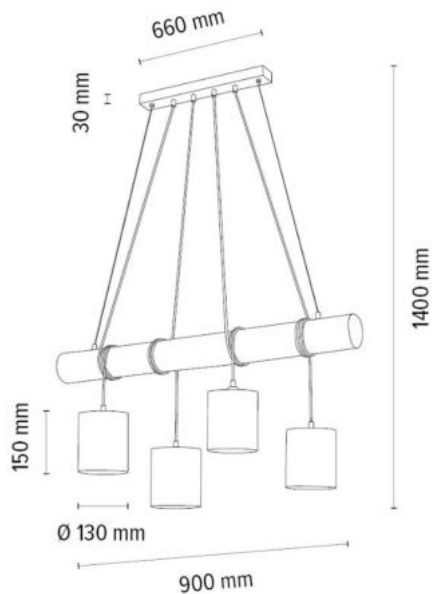

**MADE IN
EUROPE**

8045156250001

PIETRO Pendant Lamp 4xE27 Max.40W

Material: Pine Wood/Stained Pine Brown

Metal/Black

Cable: Black PVC

Shade: Brown-Black-White-Gray/Chintz