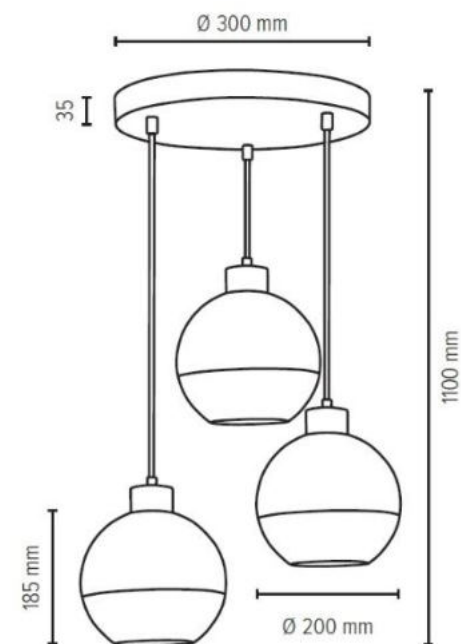

Shade: Frosted Glass

**MADE IN
EUROPE**

1047407121545

LINEA Pendant lamp 4xE27 Max.60W

Material: Oak Wood/ Oiled Oak

Cable: Transparent PVC

Shade: Frosted Glass

**MADE IN
EUROPE**