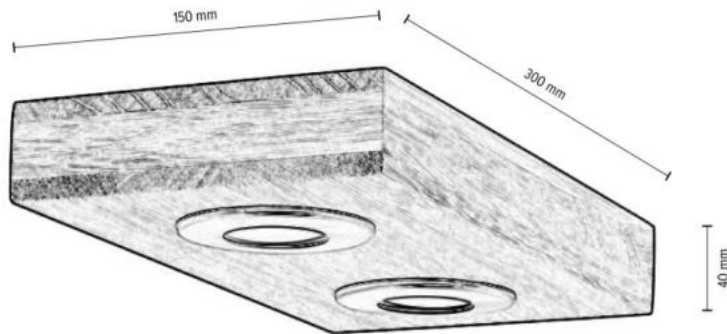

Metal/Black

**MADE IN
EUROPE**

62691274

MAGORA Wall Lamp Incl. 2xLED 5W,
300lm, 3000K

Material: Oak Wood/Oiled Oak

Metal/Satin

**MADE IN
EUROPE**

62691374