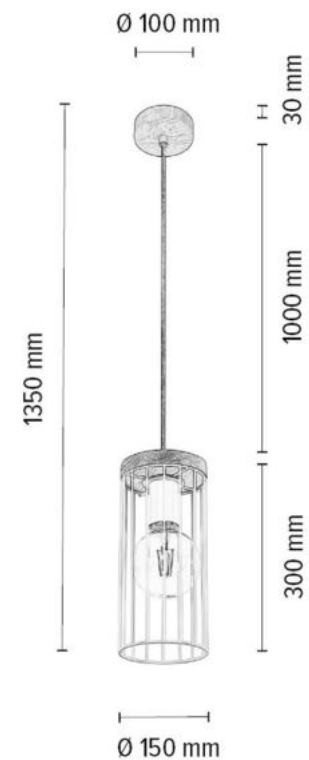

**MADE IN
EUROPE**

1017406630077

TIMEO Pendant Lamp 1xE27 Max.60W

Material: Oak Wood/Oiled Oak

Cable: Transparent PVC

Shade: White Metal

You can find other products from the Timeo family in the BRITOP Made in EUROPE catalog page 223-233