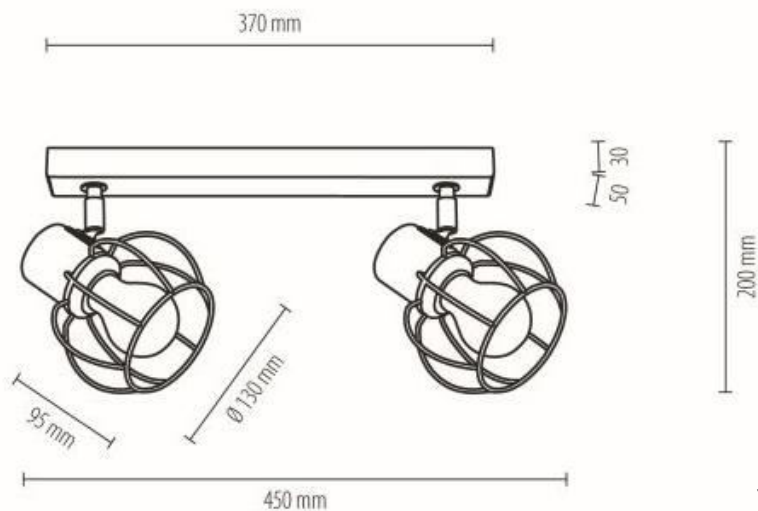

**MADE IN
EUROPE**

2027411431186

PHIPHI Ceiling lamp 2xE27 Max.25W

Material: Oak Wood/Oiled Oak

Shade: Black Metal

You can find other products from the PHIPHI family in the BRITOP Made in EUROPE catalog page 270-273