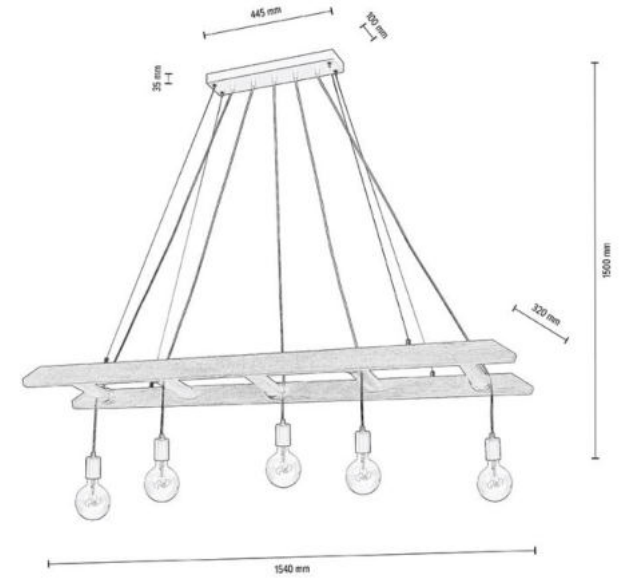

Cable: Black PVC

**MADE IN
EUROPE**

7219456

ESKALO Pendant lamp 4xE27 Max.60W

Material: Pine Wood/ Stained Pine Walnut

Metal/Black

Cable: Black PVC

**MADE IN
EUROPE**