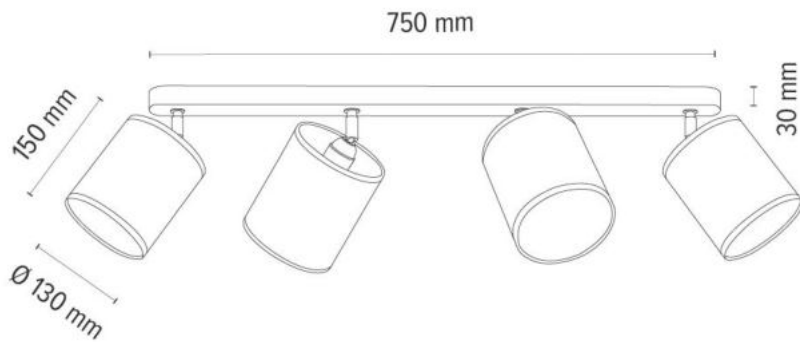

**MADE IN
EUROPE**

2047404911451

ZELLUS Ceiling Lamp 4xE27 Max.25W

Material: Oak Wood/Oiled Oak

Shade: **White Cellulose Eco**