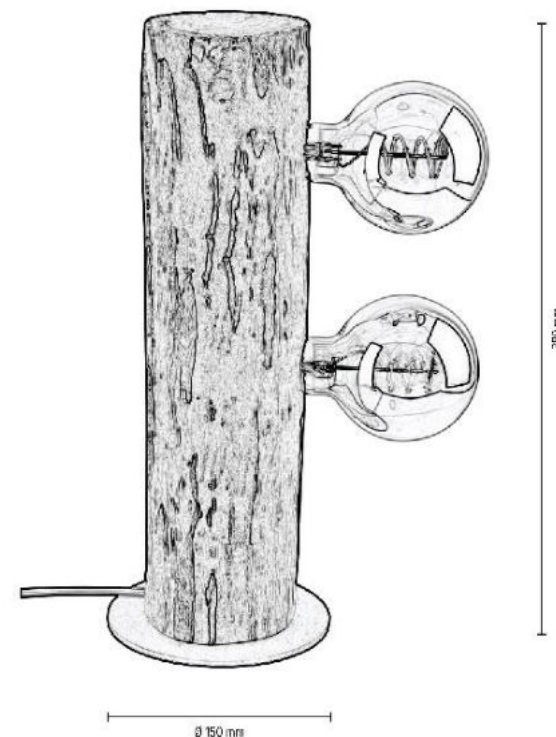

Material: Pine Wood/Stained Pine Walnut

Cable: Black PVC

**MADE IN
EUROPE**

63544256

REMUS Table lamp 2xE27 Max.25W

Material: Pine Wood/Stained Pine Walnut

Metal/Black

Cable: Black PVC