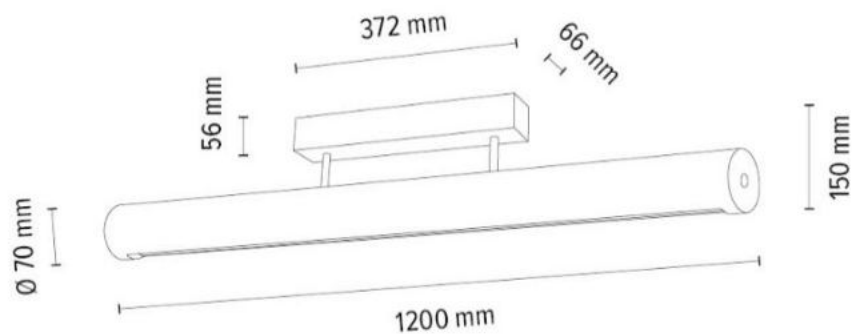

**MADE IN
EUROPE**

4017400400000

CONOR Ceiling Lamp 1xLED Samsung
24V Integrated 34,5W 4950lm 3000K

Material: Oak Wood/Oiled Oak

Metal/Stainless Steel

Klick&Dim