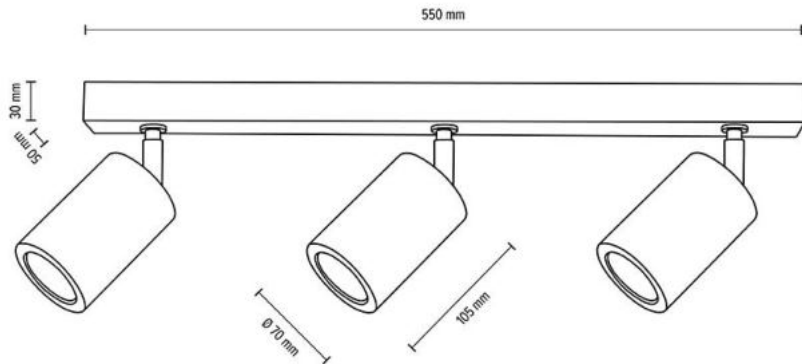

**MADE IN
EUROPE**

3913174

**Matti Wall Lamp Incl.3xGU10 Max.5W Ra90
320lm 2700K**

Material: Oak Wood/Oiled Oak

Metal/Black