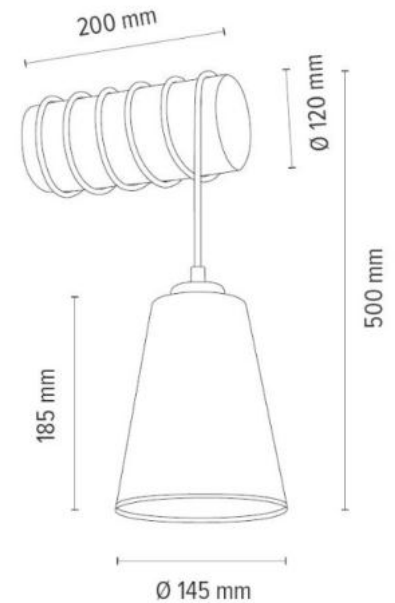

**MADE IN
EUROPE**

691104156

TRABO CARLOS Wall Lamp 1xE27 Max.25W

Material: Pine Wood/Stained Pine Walnut

Metal/Black

Cable: Black PVC

Shade: Black Chintz