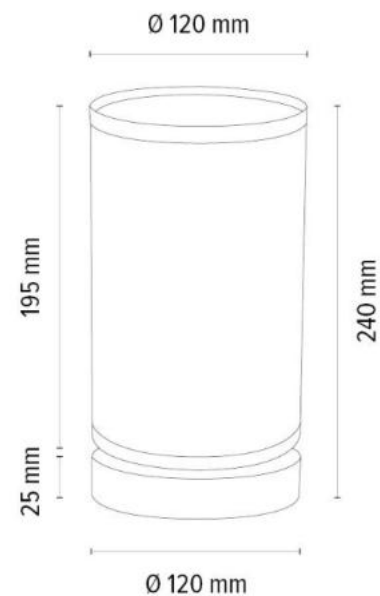

**MADE IN
EUROPE**

756051174

NIGELLA Table Lamp 1xE27 Max.25W

Material: Oak Wood/Oiled Oak

Cable: Black PVC

Shade: Beige Linen