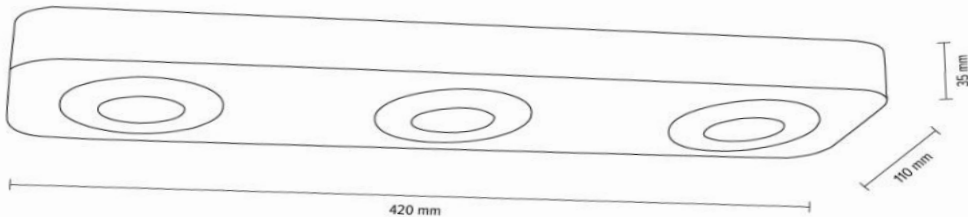

**MADE IN
EUROPE**

61391304

SUNNIVA BLACK Ceiling Lamp Incl. 3xLED 5W,
300lm, 3000K

Material: Oak Wood/Oiled Oak

Metal/Black