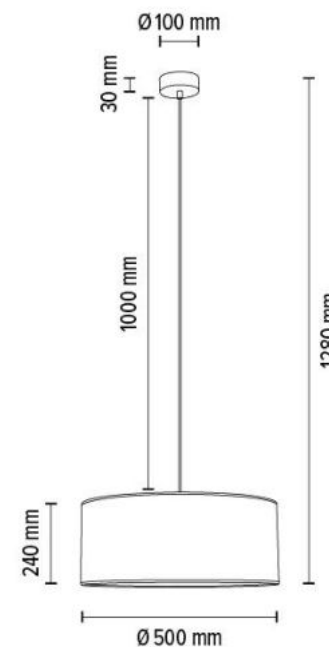

**MADE IN
EUROPE**

26910174

BOHO Pendant lamp 1xE27 Max.40W

Material: Oak wood/Oiled Oak

Cable: Transparent PVC

Shade: Beige Linen with black ribbon

You can find other products from the Boho family in the BRITOP Made in EUROPE catalog page 424-439