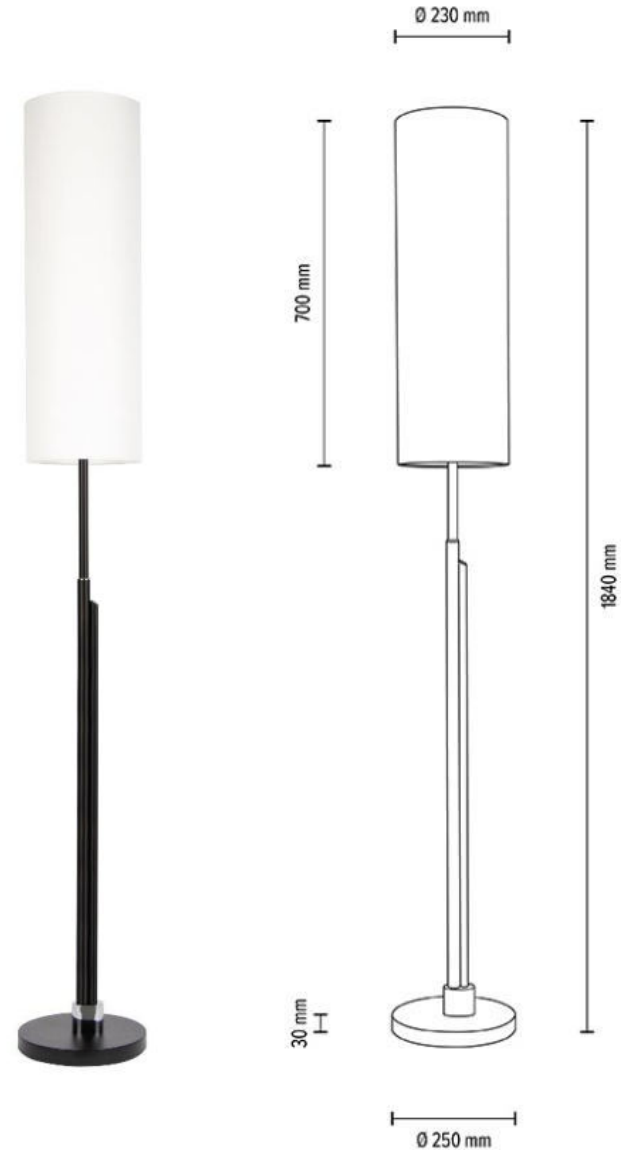

15921104

ELEGANTA Floor Lamp Incl. LED 22W

1800lm+500lm 3000K

Material: Metal/Black

Cable: Black PVC

Shade: White Chintz

**MADE IN
EUROPE**

15922132