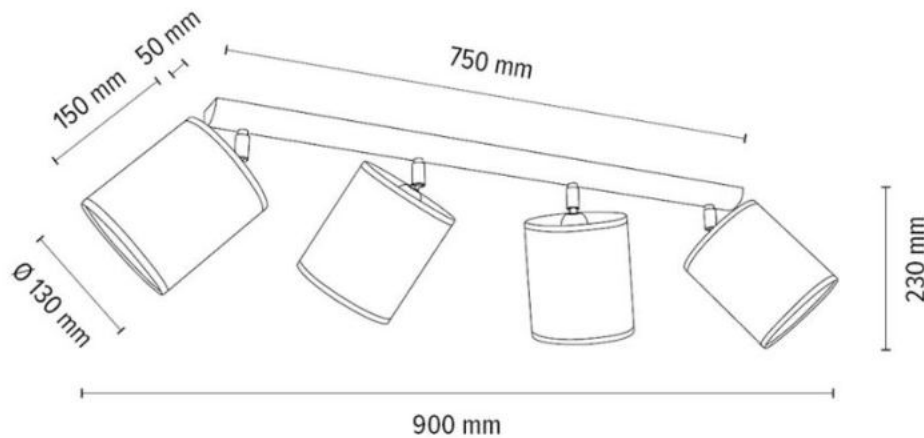

Metal/Chrome

Shade: White Copter

**MADE IN
EUROPE**

2047400611549

BENITA Ceiling Lamp 4xE27 Max.25W

Material: Oak Wood/Oiled Oak

Metal/Chrome

Shade: White Copter