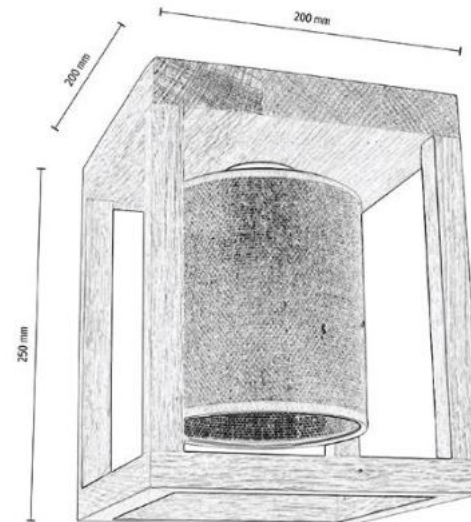

**MADE IN
EUROPE**

9454174

LUNOS Ceiling lamp 1xE27 Max.25W

Material: Oak Wood/ Oiled Oak

Metal/ Black

Shade: Beige Jute

**MADE IN
EUROPE**

9454474