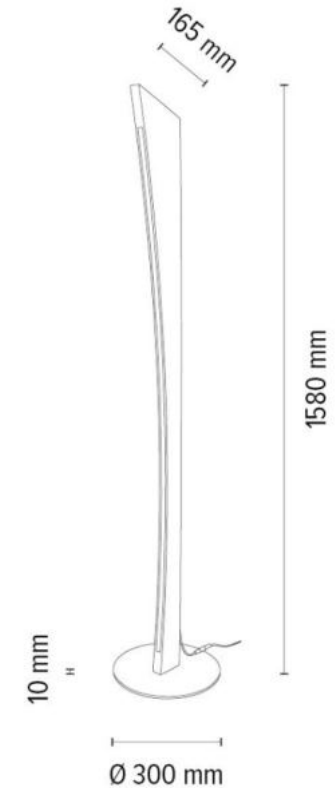

ZIAD Floor Lamp 1xLED Samsung
24V Integrated 18,5W 1680lm
3000K

Material: Oak wood/Oiled Oak

Metal/Stainless Steel

Cable: Black PVC

Touch Dimmer

Touch dimmer

**MADE IN
EUROPE**

4017400400000