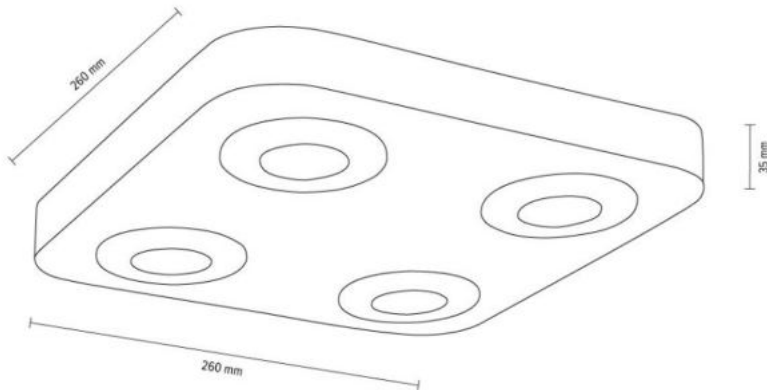

Metal/Black

**MADE IN
EUROPE**

62691274

MAGORA Wall Lamp Incl. 2xLED 5W,
300lm, 3000K

Material: Oak Wood/Oiled Oak

Metal/Satin

**MADE IN
EUROPE**

62691374