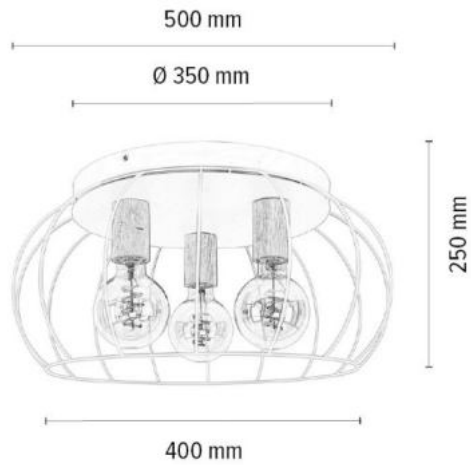

COMFORT Table Lamp 1xE27 Max.25W

Material: Oak Wood/Oiled Oak

Shade: White Metal

**MADE IN
EUROPE**

4030204030087

CHESTER Ceiling/Wall Lamp 3xE27 Max. 60W

Material: Oak Wood/Oiled Oak

White Metal