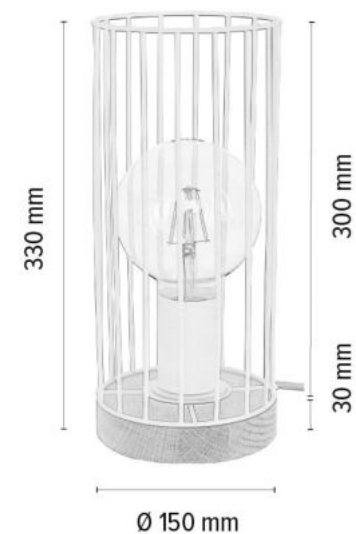

**MADE IN
EUROPE**

7017402930077

TIMEO Table Lamp 1xE27 Max.60W

Material: Oak Wood/Oiled Oak

Cable: Transparent PVC

Shade: White Metal

You can find other products from the Timeo family in the BRITOP Made in EUROPE catalog page 223-233