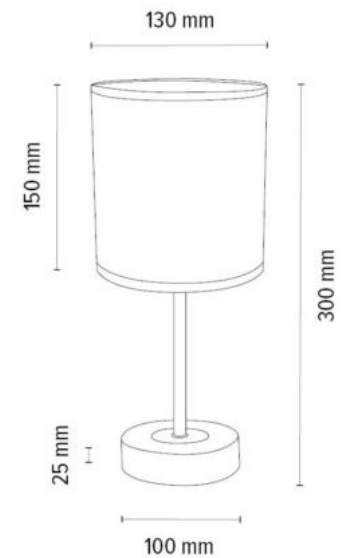

**MADE IN
EUROPE**

77771974

NEGRO Table Lamp 1xE27 Max.25W

Material: Oak Wood/Oiled Oak

Metal/Black

Cable: Black PVC

Shade: Natural Linen with black
ribbon