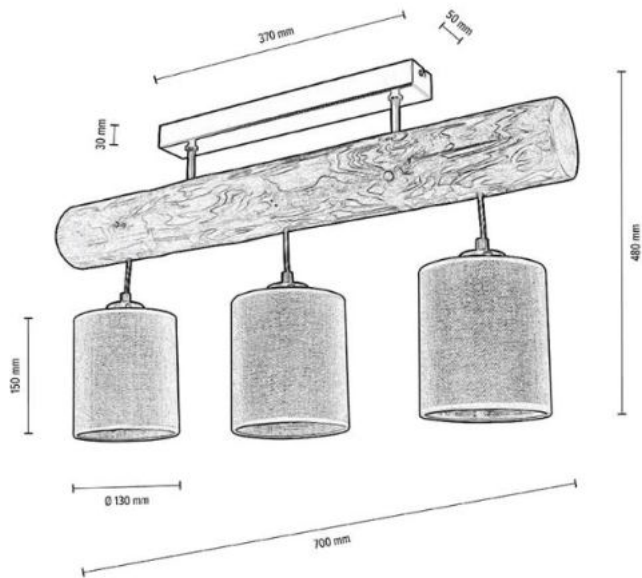

**MADE IN
EUROPE**

62804351

TRENO Ceiling Lamp 3xE27 Max.25W

Material: Pine Wood/Stained Pine Brown

Metal/Black

Shade: Beige Jute