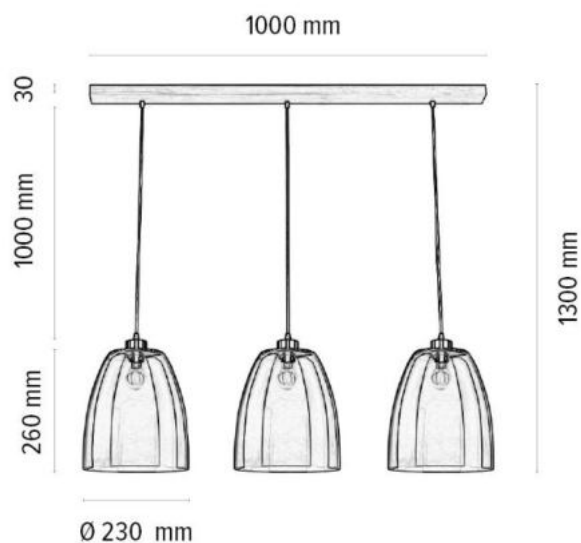

**MADE IN
EUROPE**

1017407921541

CAMPANA Pendant Lamp 3xE27 Max. 60W

Material: Oak Wood/Oiled Oak

Cable: Transparent

Shade: Smoked glass