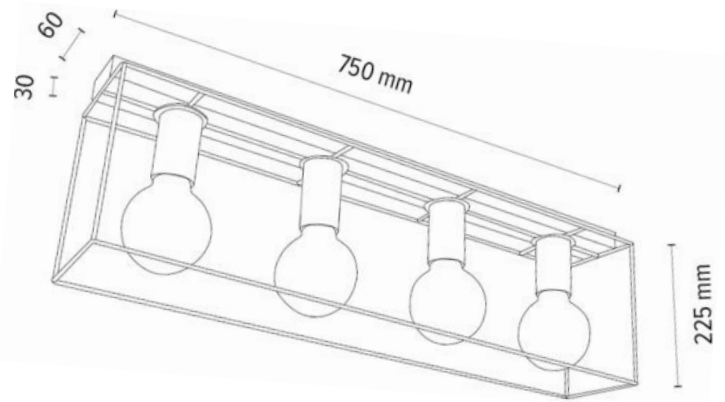

Material: Oak Wood/Oiled Oak

Shade: White Metal

**MADE IN
EUROPE**

404020390076

GRETTER Ceiling/Wall lamp 4xE27 Max.60W

Material: Oak Wood/Oiled Oak

Shade: White Metal

**MADE IN
EUROPE**