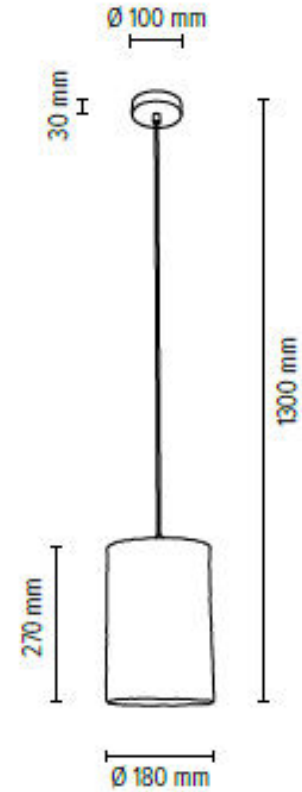

**MADE IN
EUROPE**

1990156

BOUCLE Pendant Lamp 1xE27 Max.25W

Material: Pine Wood/Stained Pine Walnut

Cable: Transparent PVC

Shade: White Boucle PET fabric