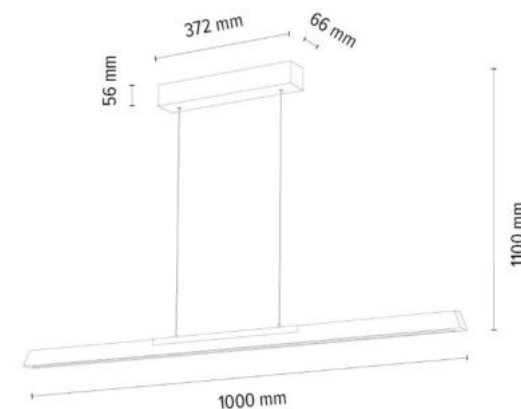

**MADE IN
EUROPE**

1017409300000

JONAS BLACK Pendant lamp 1xLED Samsung
24V Integrated 14,5W 2044lm 3000K

Material: Oak Wood/Oiled Oak

Metal/Black

Touch Dimmer

Adjustable Suspension Height

Touch dimmer