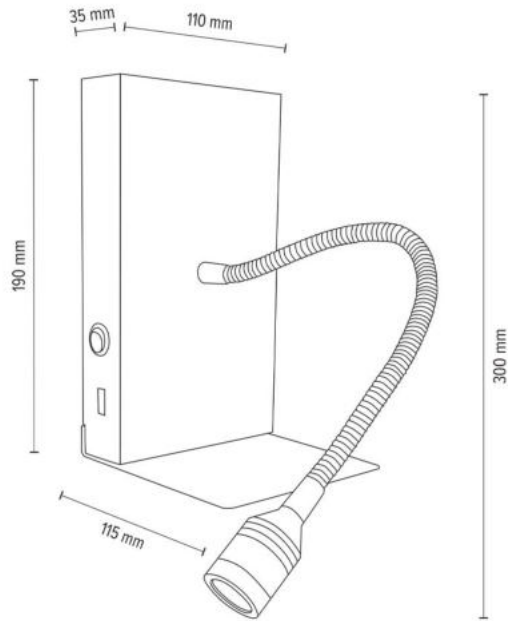

**MADE IN
EUROPE**

5722174

LECTOR Wall lamp with switch, shelf, USB and movable reading arm

Incl. 1xLED Integrated 2,5W Ra90 110lm 4000K

Material: Oak Wood/ Oiled Oak

Metal/Black