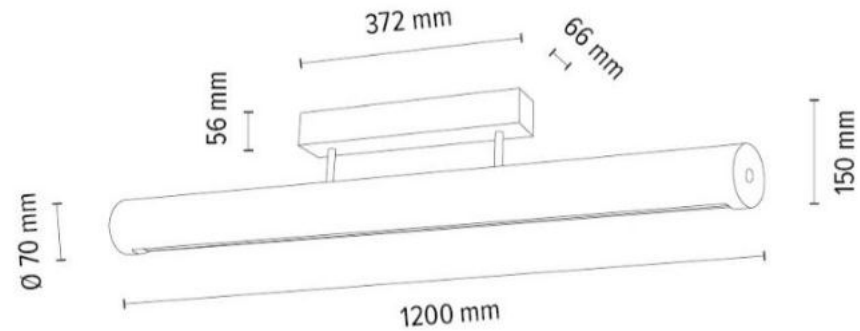

**MADE IN
EUROPE**

4017400500000

CONOR Ceiling Lamp 1xLED
Samsung 24V Integrated 34,5W
4950lm 3000K

Material: Oak Wood/Oiled Oak

Metal/Black

Klick&Dim