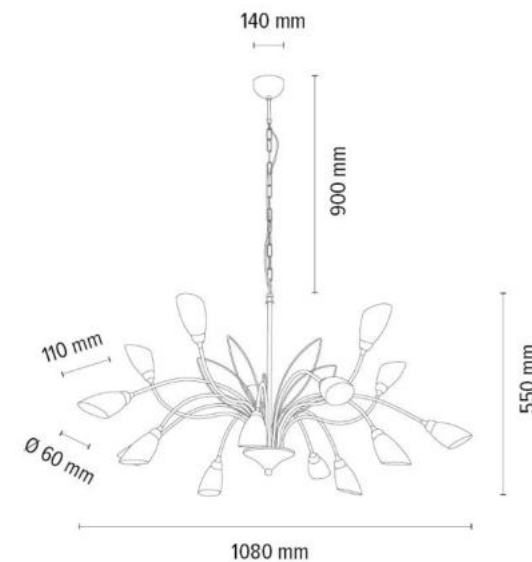

**MADE IN
EUROPE**

1150204520037

GLORIOSA Pendant lamp 15xG9 Max.6W LED

Material: Metal/White

Cable: Black PVC

Shade: White Glass

**MADE IN
EUROPE**

1200204220037