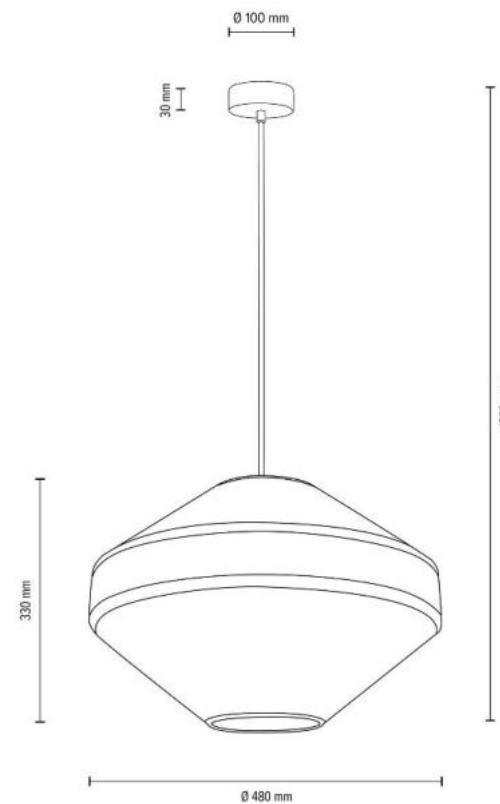

124

**MADE IN
EUROPE**

16991174

AMIGO Pendant Lamp 1xE27 Max.60W

Material: Oak Wood/Oiled Oak

Cable: Black Fabric

Shade: Beige Linen with black ribbon

**MADE IN
EUROPE**