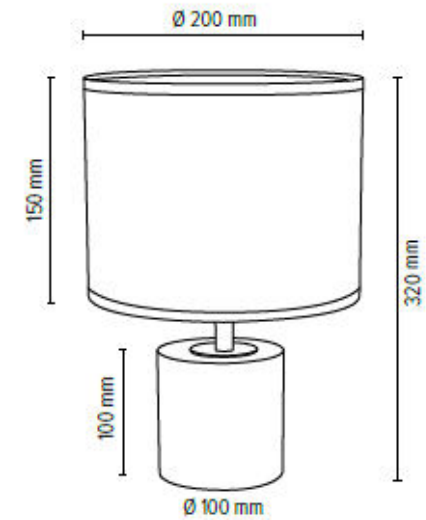

Shade: White Chintz

**MADE IN
EUROPE**

708195174

SILLA Table lamp 1xE27 Max.25W

Material: Oak Wood/Oiled Oak

Metal/Black

Cable: Black PVC

Shade: Beige Jute