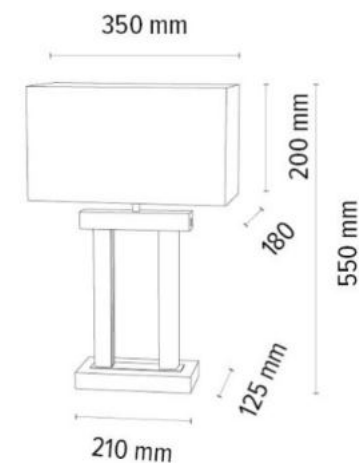

2xLED Samsung 24V Integrated

7,5W 1076lm 3000K

Material: Oak Wood/Oiled Oak

Cable: Black Fabric

Shade: Beige Linen

Touch Dimmer

**MADE IN
EUROPE**

6037401510076