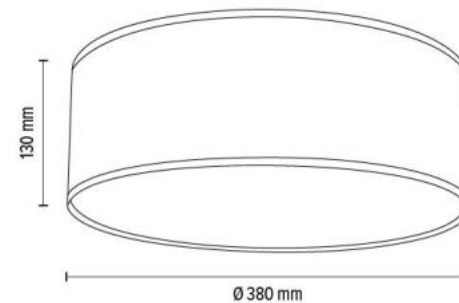

Easy assembling on magnets

**MADE IN
EUROPE**

47963802

NEGRO Ceiling Lamp 3xE27 Max.25W

Material: Metal/ White

Shade: Natural Linen with black ribbon

Easy assembling on magnets

**MADE IN
EUROPE**