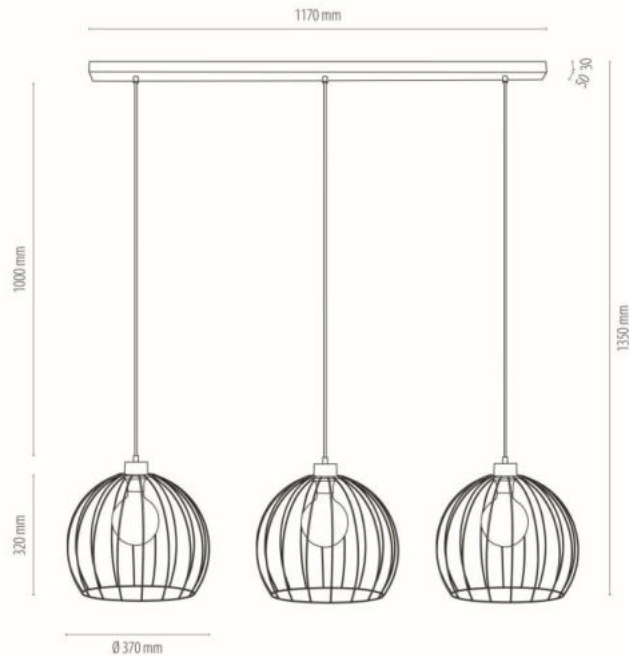

**MADE IN
EUROPE**

1037415430081

COOP Pendant Lamp 3xE27 Max.60W

Material: Oak Wood/Oiled Oak

Cable: Transparent PVC

Shade: White Metal

You can find other products from the Coop family in the BRITOP Made in EUROPE catalog page 249-265