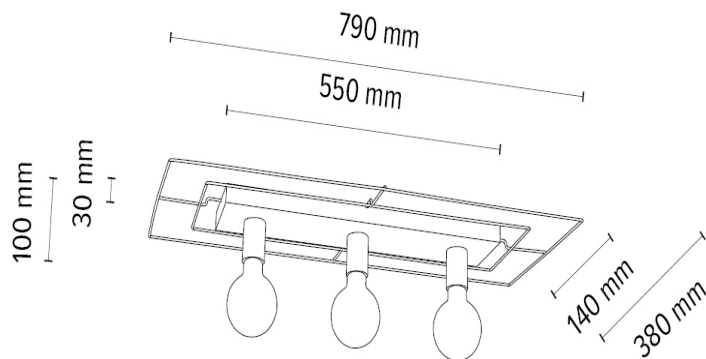

Black Metal

**MADE IN
EUROPE**

919404374

CHESTER Ceiling/Wall Lamp 3xE27 Max.60W

Material: Oak Wood/Oiled Oak

Black Metal

**MADE IN
EUROPE**

919403474