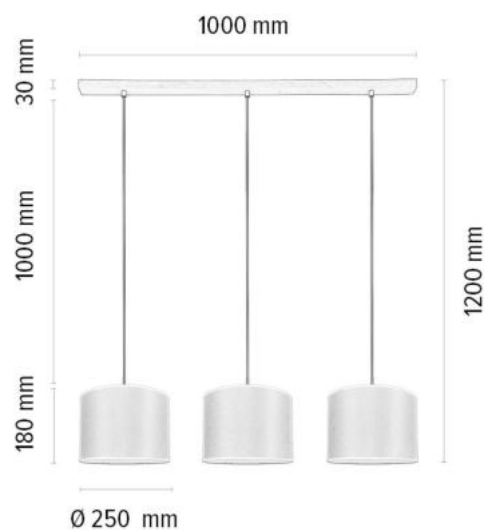

**MADE IN
EUROPE**

1037400111546

BENITA Pendant Lamp 3xE27 Max.40W

Material: Oak Wood/Oiled Oak

Cable: Transparent PVC

Shade: White Copter