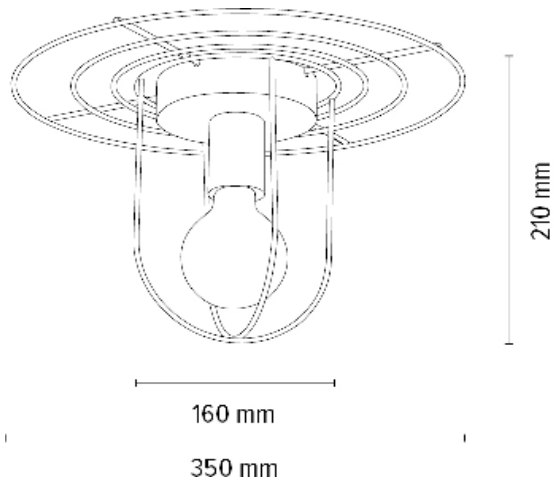

Material: Oak Wood/Oiled Oak

Black Metal

**MADE IN
EUROPE**

919407174

CHESTER Ceiling/Wall Lamp 1xE27 Max. 60W

Material: Oak Wood/Oiled Oak

Black Metal

**MADE IN
EUROPE**