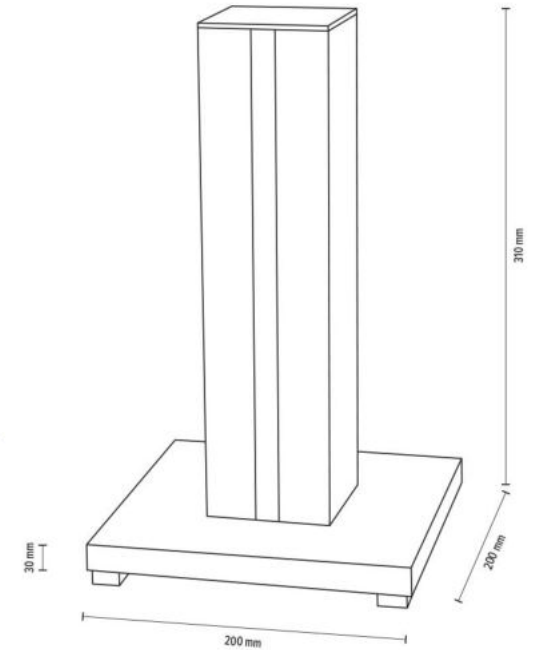

FLAME Table lamp 1xLED 12V Integrated
4,6W 245lm 3000K

Touch Dimmer

Material: MDF / Oak Veneer

Cable: Black PVC

Touch dimmer

You can find other products from the Flame family in the BRITOP Made in EUROPE catalog page 186-179