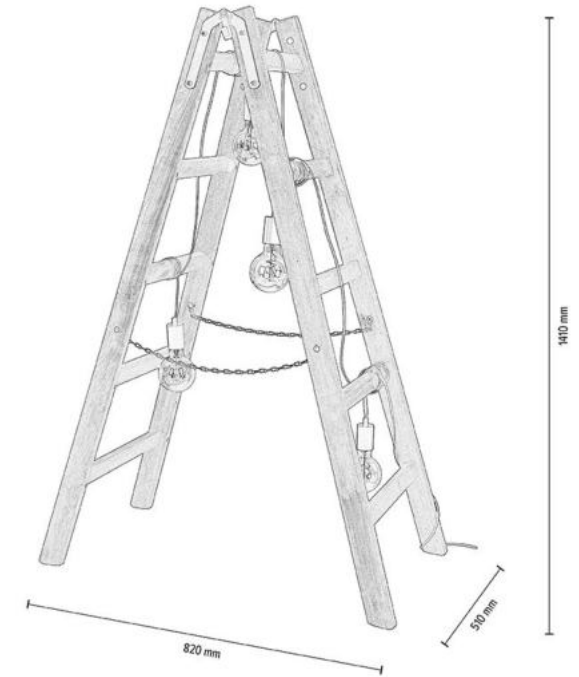

**MADE IN
EUROPE**

1239456

ESKALO Floor lamp 4xE27 Max.15W

Material: Pine Wood/ Stained Pine Walnut

Cable: Black PVC

Shade: Natural Linen with black ribbon