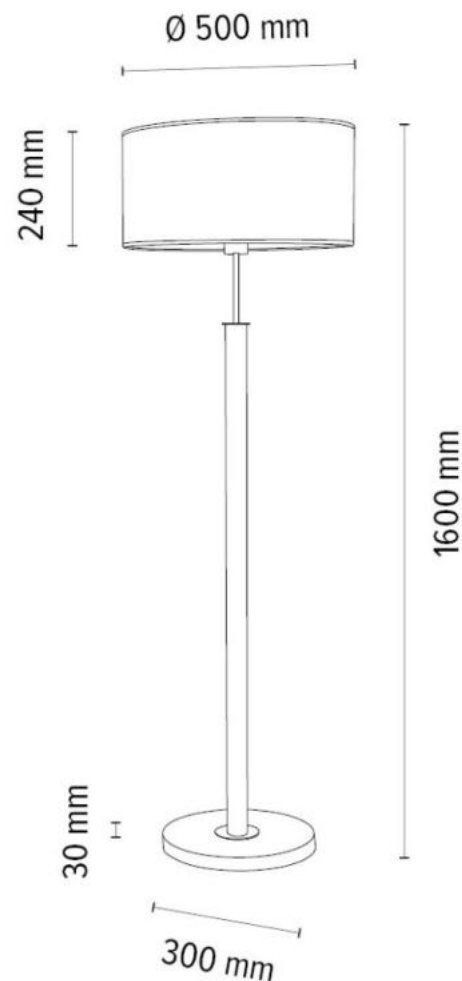

**MADE IN
EUROPE**

6017400611550

BENITA Floor Lamp 1xE27 Max.60W

Material: Oak Wood/Oiled Oak

Metal/Satin

Cable: Anthracite Fabric

Shade: Brown-Black-Golden Copter
with black ribbon