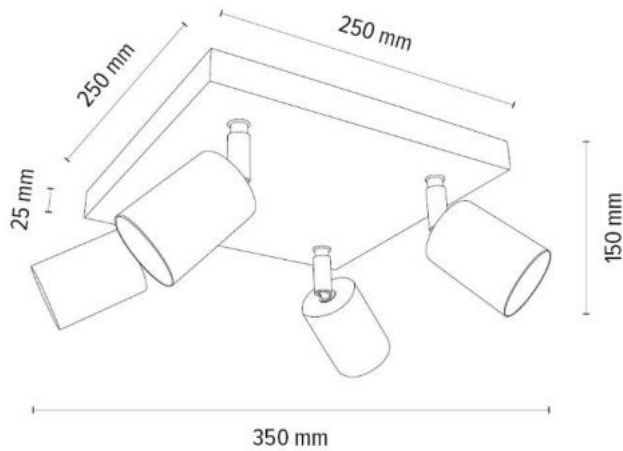

**MADE IN
EUROPE**

2047403400000

MONALOO Ceiling Lamp 4xGU10 Max.5W Ra 90

Material: Oak Wood/Oiled Oak

White Metal