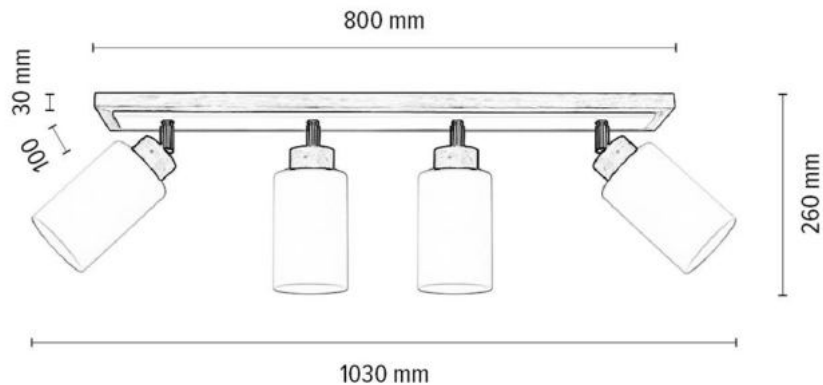

**MADE IN
EUROPE**

2047405720770

BELLA Ceiling lamp 4xE27 max. 60W

Material: Oak Wood/Oiled Oak

Metal/Black

Shade: White Glass