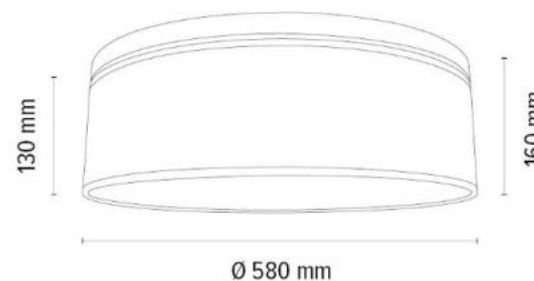

**MADE IN
EUROPE**

4995874

BOHO Ceiling/Wall lamp 4xE27 Max.25W

Material: Oak Wood/Oiled Oak

Shade: Beige Linen with black ribbon

Easy assembling on magnets

You can find other products from the Boho family in the BRITOP Made in EUROPE catalog page 422-423