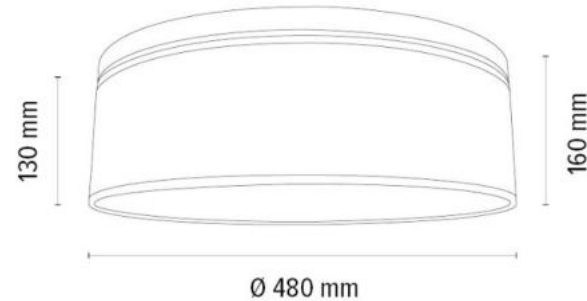

**MADE IN
EUROPE**

Lamp shade fixed
to magnets

4037400211543

BENITA Ceiling Lamp 3xE27 Max.25W

Material: Oak Wood/Oiled Oak

Shade: White Copter/White

Easy assembling on magnets

**MADE IN
EUROPE**