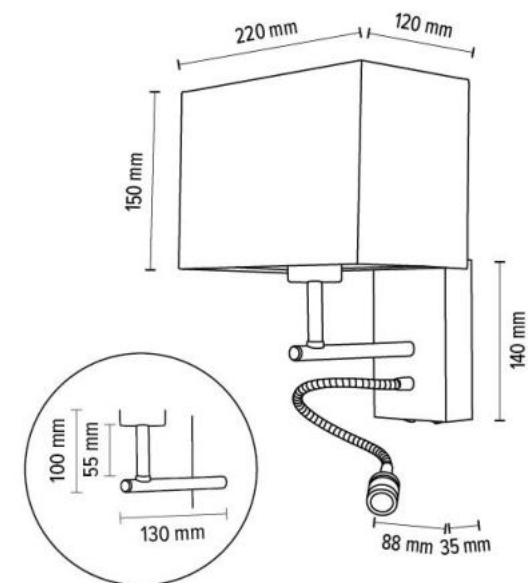

**MADE IN
EUROPE**

67290974

BOHO Wall lamp with swich 1xE27 Max.25W,
1xLED Integrated 2,5W Ra90 110lm 4000K

Material: Oak Wood/Oiled Oak

Metal/Black

Shade: Beige Linen with black ribbon

Includes movable reading arm

You can find other products from the family in the
BRITOP Made in EUROPE catalog page 430-432,
635-643