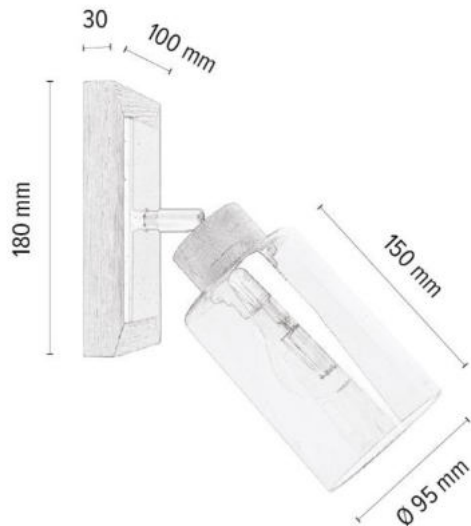

**MADE IN
EUROPE**

2017405020770

BELLA Wall lamp 1xE27 max. 60W

Material: Oak Wood/Oiled Oak

Metal/White

Shade: White Glass