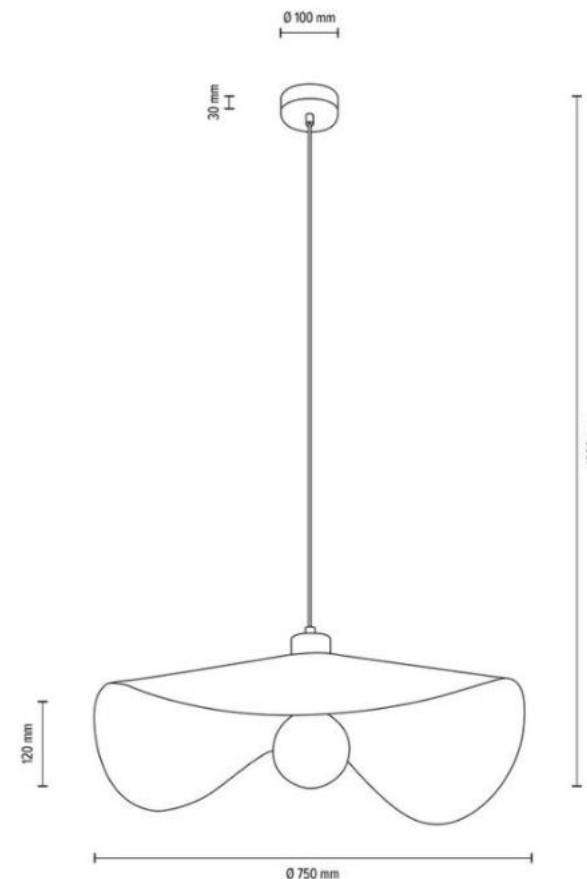

**MADE IN
EUROPE**

1616819174

HATTU FLORAL Pendant lamp 1xE27 Max.40W

Material: Oak Wood/Oiled Oak

Cable: Black Fabric

Shade: Black Chintz/Multicolor Silk

You can find other products from the Hattu family in the BRITOP Made in EUROPE catalog page 473-478