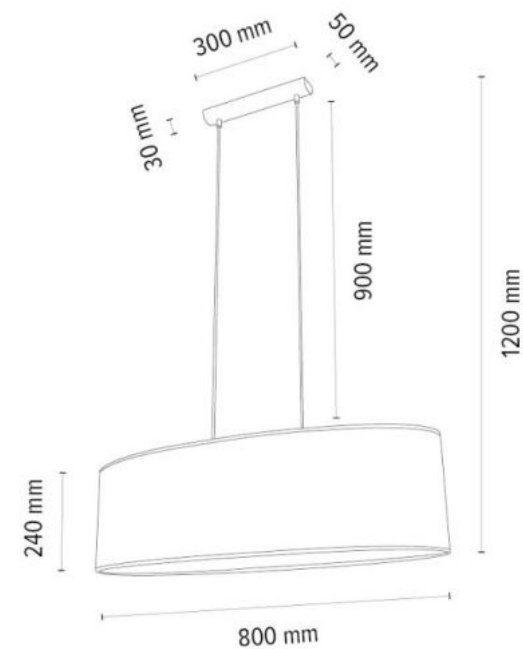

**MADE IN
EUROPE**

1027400211536

MERCEDES Pendant Lamp 2xE27 Max.40W

Material: Oak Wood/Oiled Oak

Cable: Transparent PVC

Shade: White Copter