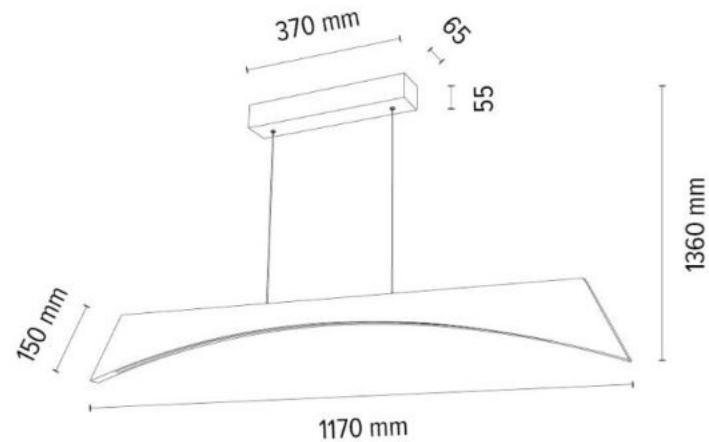

Material: Oak wood/Oiled Oak

Metal/Stainless Steel

Cable: Transparent

Adjustable Suspension Height

Touch Dimmer

Touch dimmer

**MADE IN
EUROPE**

6017401800000