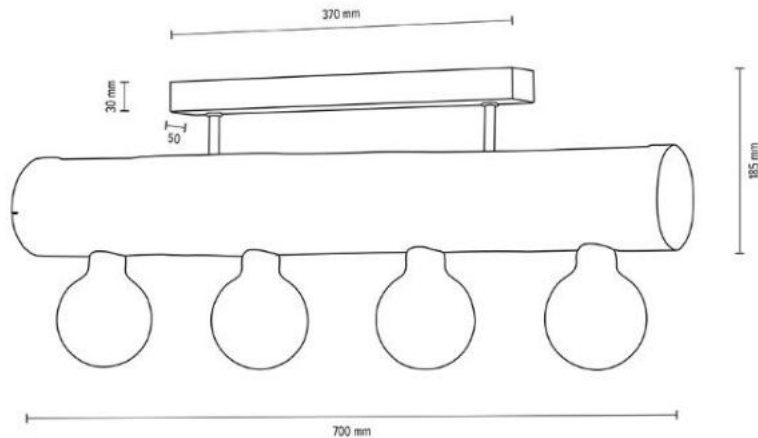

**MADE IN
EUROPE**

6997404

TRABO Ceiling Lamp 4xE27 Max.60W

Material: Pine Wood/Stained Pine Brown

Metal/Black