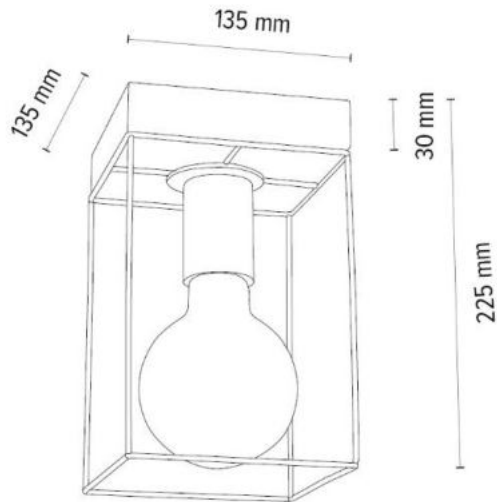

**MADE IN
EUROPE**

919408174

GRETTER Ceiling/Wall lamp 1xE27 Max.60W

Material: Oak Wood/Oiled Oak

Shade: Black Metal