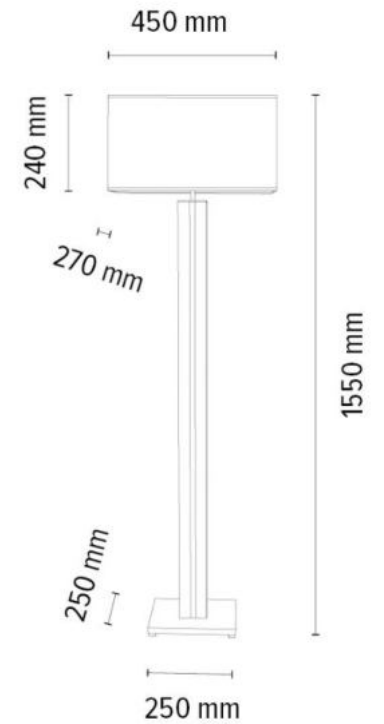

**MADE IN
EUROPE**

6028703311582

FLAME Floor lamp 1xE27 Max.60W
1xLED 12V Integrated 16W 650lm
3000K

Touch Dimmer

Material: MDF/Oak Veneer

Cable: Black PVC

Shade: Black Chintz

You can find other products from the Flame family in the BRITOP Made in EUROPE catalog page 186-179

Touch dimmer