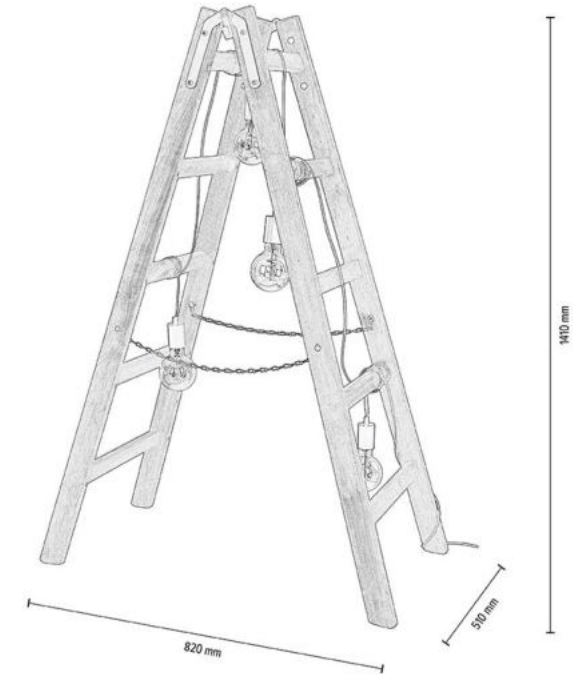

**MADE IN
EUROPE**

1239451

ESKALO Floor lamp 4xE27 Max.15W

Material: Pine Wood/Stained Pine Brown

Cable: Black PVC

Shade: Natural Linen with black ribbon