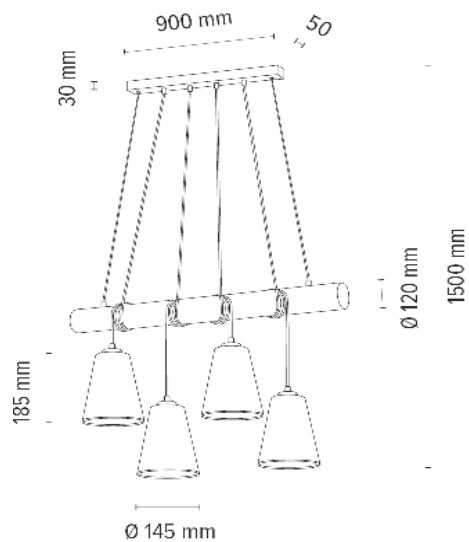

Shade: White Chintz

**MADE IN
EUROPE**

691145456

TRABO CARLOS Pendant Lamp 4xE27 Max.25W

Material: Pine Wood/Stained Pine Walnut

Metal/Black

Cable: Black PVC

Shade: White Chintz