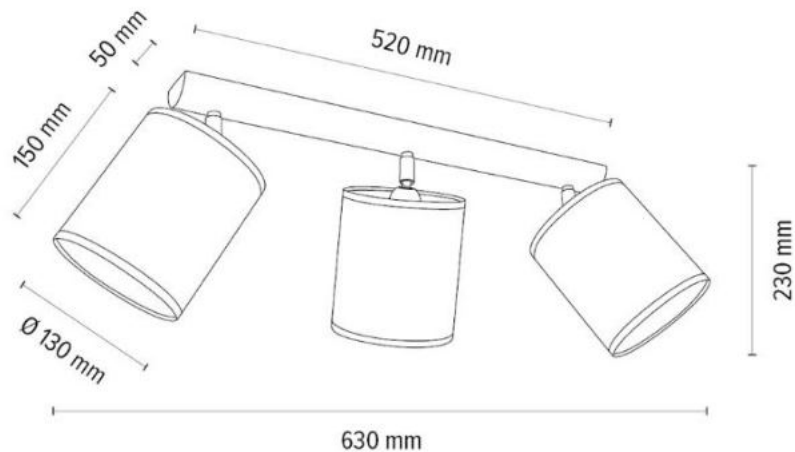

**MADE IN
EUROPE**

2037400911553

BENITA Ceiling Lamp 3xE27 Max.25W

Material: Oak Wood/Oiled Oak

Metal/Chrome

Shade: Brown-Black-Golden Copter
with black ribbon

**MADE IN
EUROPE**

2047401011553