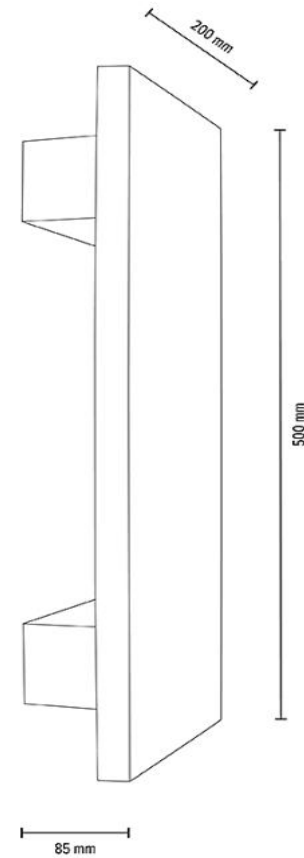

**MADE IN
EUROPE**

1647174

TABLO Wall Lamp 1xLED Samsung
24V Integrated 4,5W 645lm 3000K

Material: Oak Wood/Oiled Oak

Metal/Black

**MADE IN
EUROPE**

1647274

TABLO Wall lamp 1xLED Samsung
24V Integrated 9W 1291lm 3000K