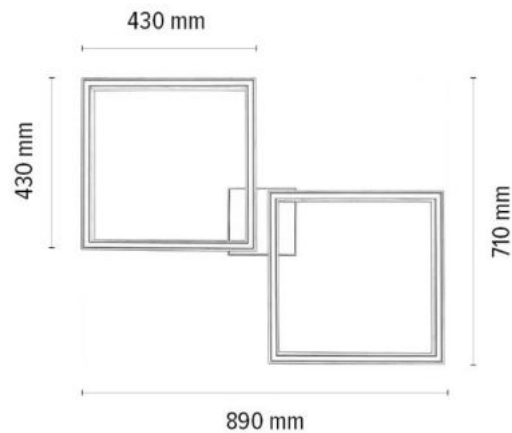

Klick&Dim

**MADE IN
EUROPE**

4027404900000

RAMME BLACK Ceiling/Wall Lamp 2xLED
Samsung 24V Integrated 48W 6888lm 3000K

Material: Oak Wood/Oiled Oak

Metal/Black

Klick&Dim

**MADE IN
EUROPE**