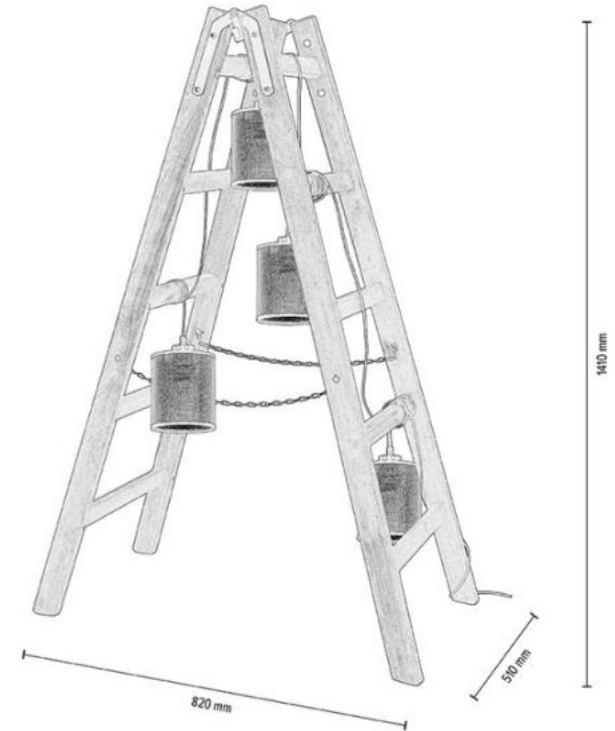

**MADE IN
EUROPE**

1249456

ESKALO Floor Lamp 4xE27 Max.15W LED

Material: Pine Wood/ Stained Pine
Walnut

Cable: Black PVC

Shade: Multicolor Cow Fabric