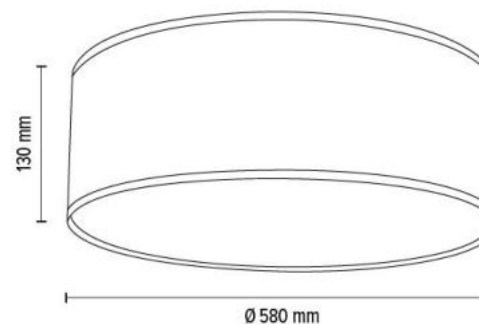

**MADE IN
EUROPE**

47995802

BOHO Ceiling/Wall lamp 4xE27 Max.25W

Material: Metal/White

Shade: Beige Linen with black ribbon

Easy assembling on magnets

You can find other products from the Boho family in the BRITOP Made in EUROPE catalog page 422-423