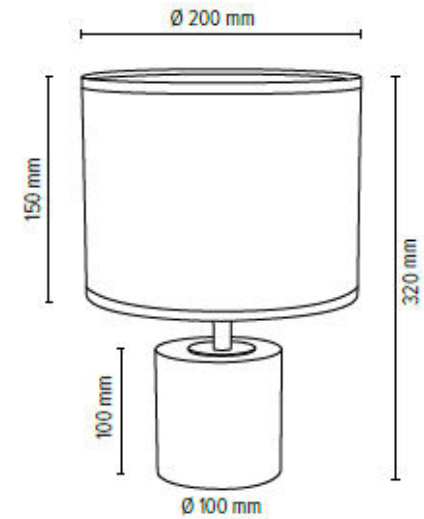

**MADE IN
EUROPE**

7017405411505

BOUCLE Table Lamp 1xE27 Max.25W

Material: Oak Wood/Oiled Oak

Metal/Black

Cable: Transparent PVC

Shade: White Boucle PET fabric