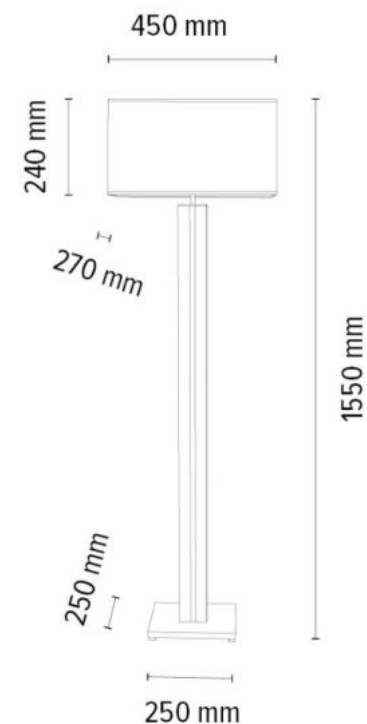

You can find other products from the Flame family in the BRITOP Made in EUROPE catalog page 186-179