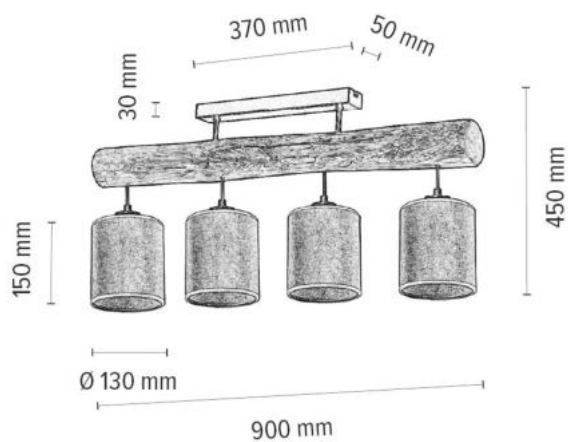

Metal/Black

Shade: Beige Linen

**MADE IN
EUROPE**

62805451

TRENO Ceiling Lamp 4xE27 Max.25W

Material: Pine Wood/Stained Pine Brown

Metal/Black

Shade: Beige Linen