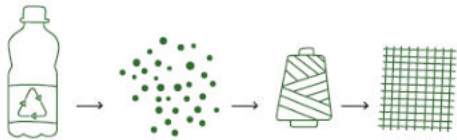

**MADE IN
EUROPE**

7017403410479

KONUS Table Lamp 1xE27 Max.25W

Material: Oak Wood/Oiled Oak

Metal/Black

Cable: Natural Fabric

Shade: Navy Boucle PET fabric