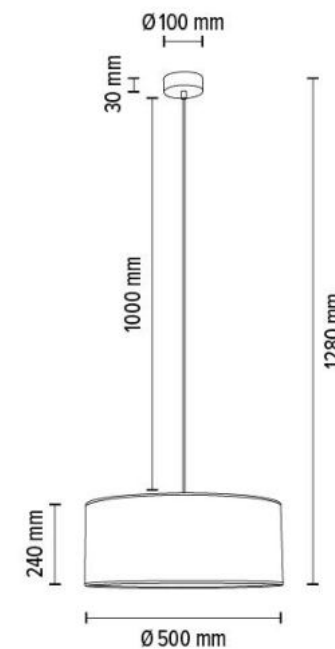

**MADE IN
EUROPE**

16601056

BOVINO Pendant Lamp 1xE27 Max.60W

Material: Pine Wood/Stained Pine Walnut

Cable: Black PVC

Shade: Multicolor Cow fabric