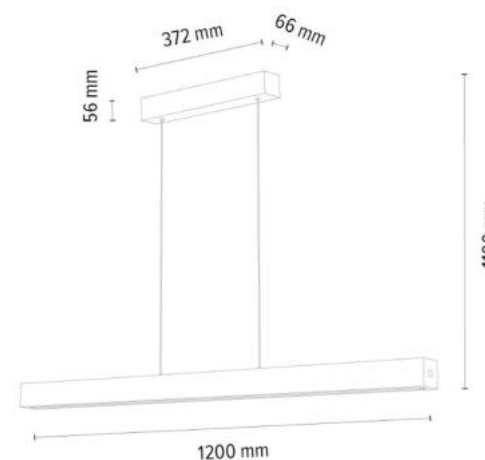

1037401800000

LEON Pendant lamp 3xLED Samsung
24V Integrated 54W 7962lm 3000K

Material: Oak Wood/ Oiled Oak

Metal/ Black

Cable: Transparent PVC

Touch Dimmer

Adjustable Suspension Height

The light in the up and down position