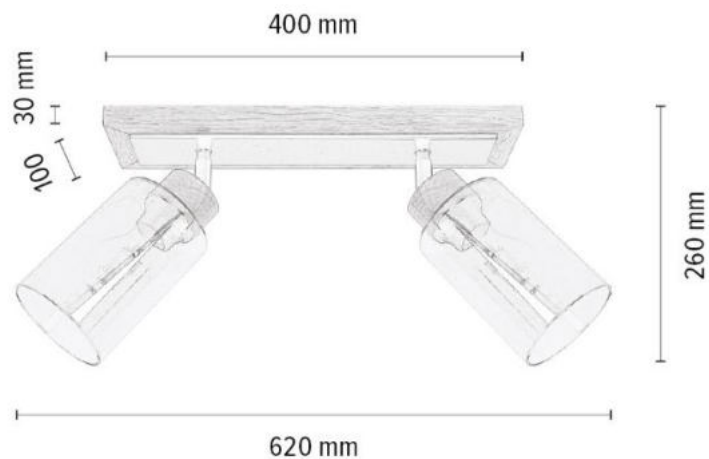

Shade: White Glass

**MADE IN
EUROPE**

2027405120770

BELLA Ceiling lamp 2xE27 max. 60W

Material: Oak Wood/Oiled Oak

Metal/White

Shade: White Glass

**MADE IN
EUROPE**