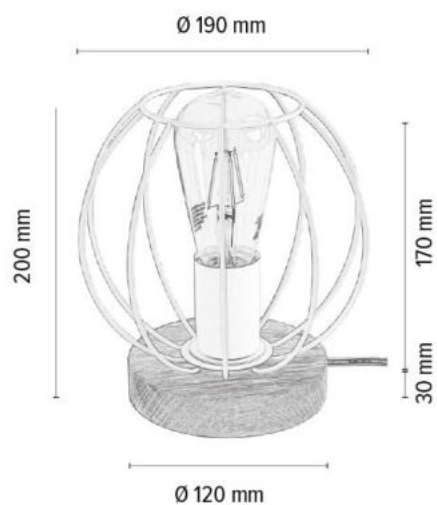

**MADE IN
EUROPE**

7635974

COOP Table Lamp 1xE27 Max.25W

Material: Oak wood/Oiled Oak

Cable: Black PVC

Shade: Black Metal

You can find other products from the Coop family in the BRITOP Made in EUROPE catalog page 249-265