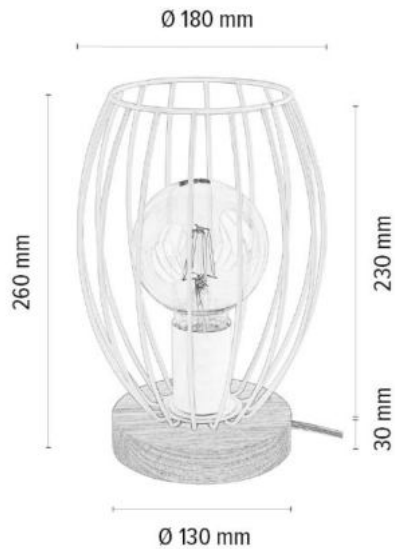

**MADE IN
EUROPE**

7634974

TENLA Table Lamp 1xE27 Max.25W

Material: Oak wood/Oiled Oak

Cable: Black PVC

Shade: Black Metal