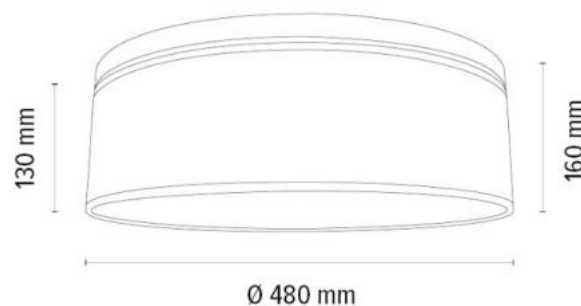

**MADE IN
EUROPE**

47914874

BOHO Ceiling/Wall lamp 3xE27
Max.25W

Material: Oak Wood/Oiled Oak

Shade: Beige Linen

Easy assembling on magnets

You can find other products from the Boho family in the BRITOP Made in EUROPE catalog page 422-423