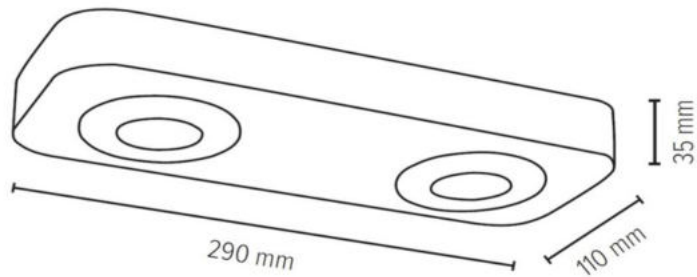

**MADE IN
EUROPE**

61391204

SUNNIVA BLACK Ceiling Lamp Incl. 2xLED 5W,
300lm, 3000K

Material: Oak Wood/Oiled Oak

Metal/Black