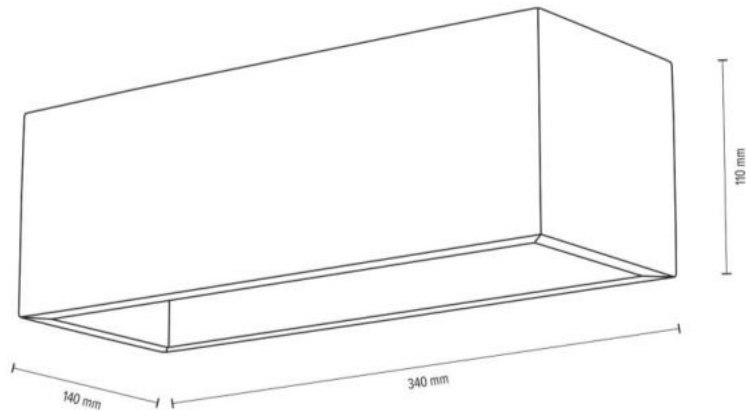

**MADE IN
EUROPE**

2251251

FIREFLY Wall lamp 2xG9 Max.6W LED

Material: Pine Wood/Stained Pine Brown

Metal/Black