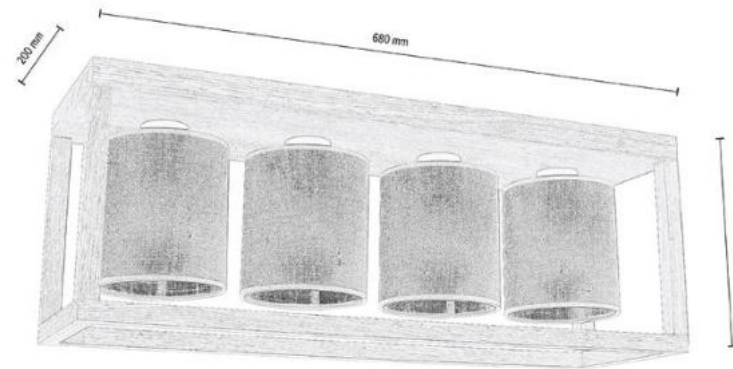

**MADE IN
EUROPE**

9454474L

LUNOS Ceiling lamp 4xE27 Max.25W

Material: Oak Wood/ Oiled Oak

Metal/ Black

Shade: Beige Jute