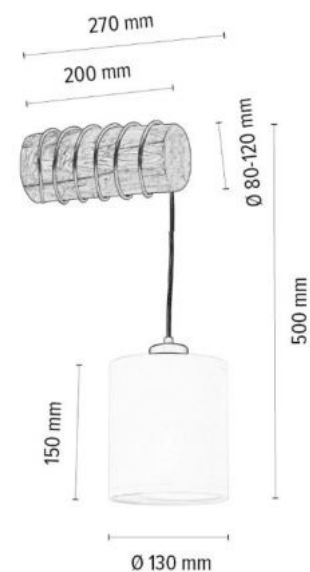

Shade: White, Gray, Beige, Black Chintz

**MADE IN
EUROPE**

2015102810003

PIETRO Wall Lamp 1xE27 Max.25W

Material: Pine Wood/Stained Pine Brown

Cable: Black PVC

Shade: Black Chintz

**MADE IN
EUROPE**