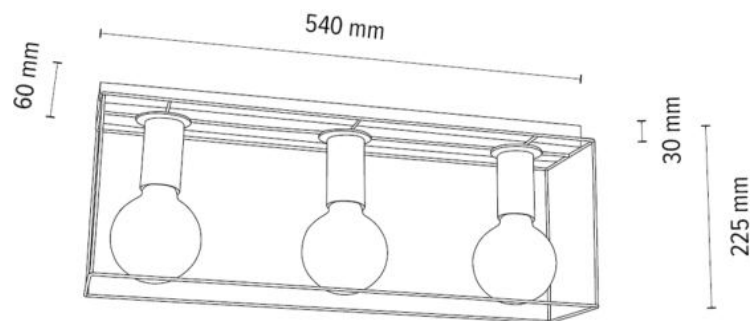

**MADE IN
EUROPE**

4030203830075

GRETTER Ceiling/Wall lamp 3xE27 Max.60W

Material: Oak Wood/Oiled Oak

Shade: White Metal