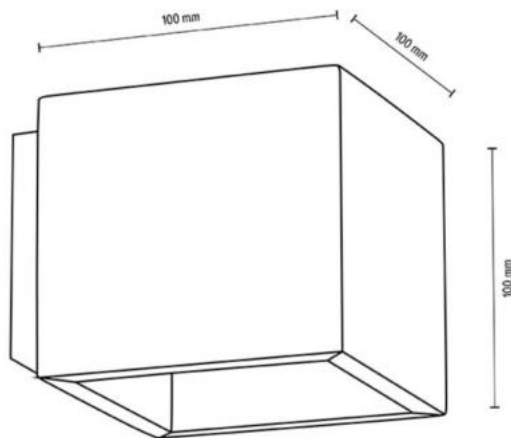

**MADE IN
EUROPE**

20257104

BLOCK WOOD Wall Lamp 1xG9 Max.6W LED

Material: Pine Wood/Stained Pine Grey

Metal/Black