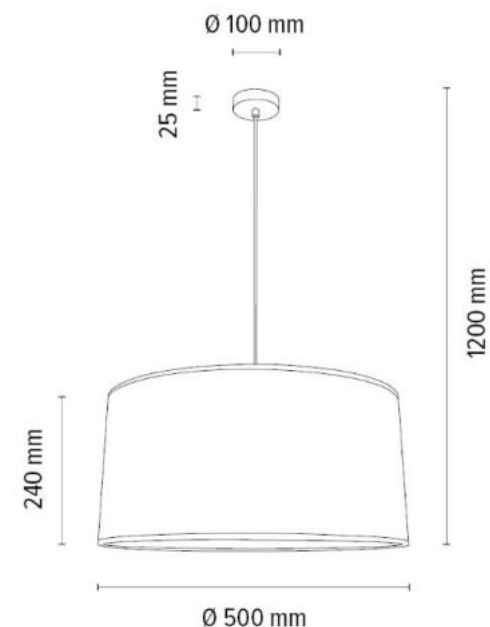

**MADE IN
EUROPE**

1017400711550

BENITA Pendant Lamp 1xE27 Max.40W

Material: Oak Wood/Oiled Oak

Cable: Black Fabric

Shade: Brown-Black-Golden Copter with black ribbon