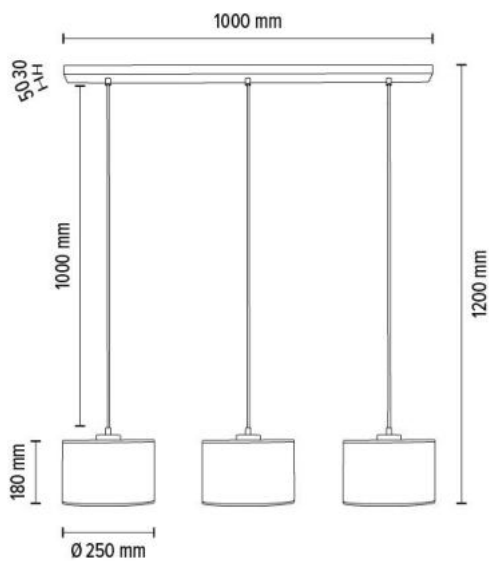

**MADE IN
EUROPE**

26910374

BOHO Pendant lamp 3xE27 Max.40W

Material: Oak wood/Oiled Oak

Cable: Transparent PVC

Shade: Beige Linen with black ribbon

You can find other products from the Boho family in the BRITOP Made in EUROPE catalog page 424-439