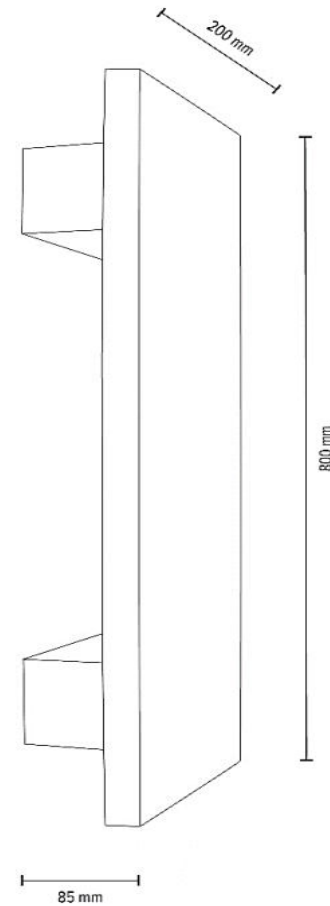

**MADE IN
EUROPE**

1647274

TABLO Wall lamp 1xLED Samsung
24V Integrated 9W 1291lm 3000K

Material: Oak Wood/Oiled Oak

Metal/Black