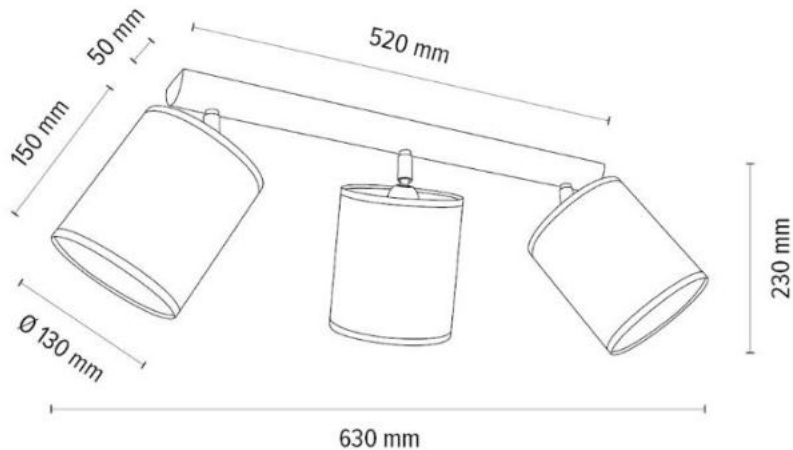

**MADE IN
EUROPE**

2037400511549

BENITA Ceiling Lamp 3xE27 Max.25W

Material: Oak Wood/Oiled Oak

Metal/Chrome

Shade: White Copter