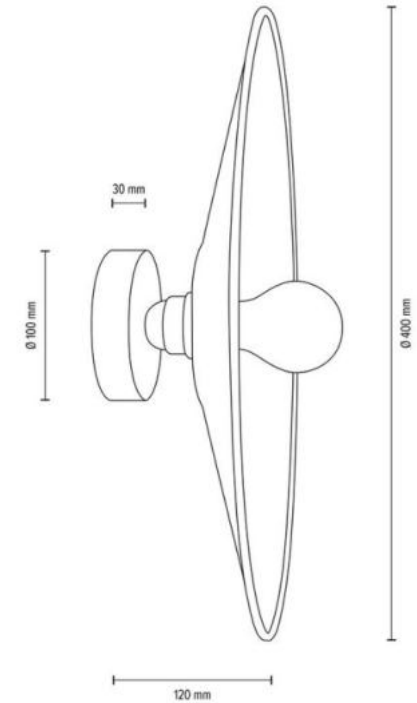

**MADE IN
EUROPE**

28959174

HATTU FLORAL Wall lamp with cable and plug&switch
1xE27 Max.25W

Material: Oak Wood/Oiled Oak

Cable: Black Fabric

Shade: Black Chintz/ Multicolor Silk