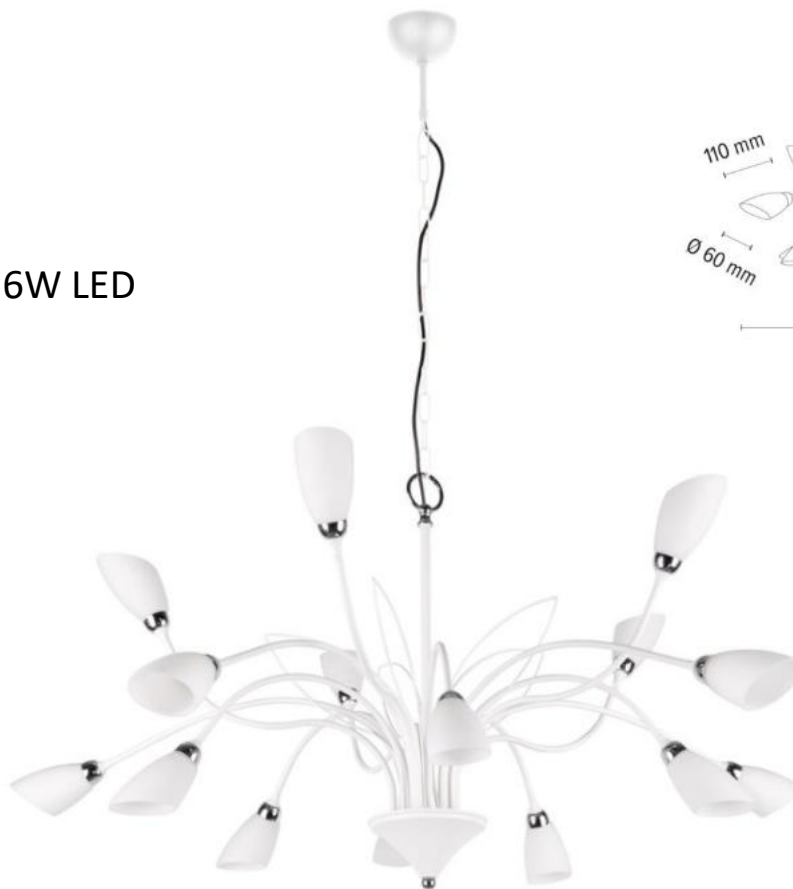

**MADE IN
EUROPE**

1150204520037

GLORIOSA Pendant lamp 15xG9 Max.6W LED

Material: Metal/White

Cable: Black PVC

Shade: White Glass

**MADE IN
EUROPE**

1200204220037