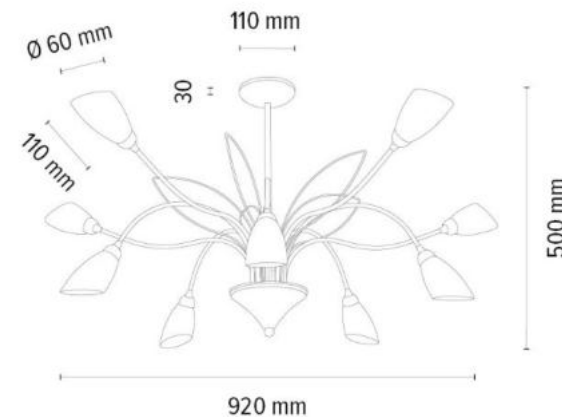

GLORIOSA Wall lamp 3xG9 Max.6W LED

Material: Metal/White

Shade: White Glass

**MADE IN
EUROPE**

4101203420037

GLORIOSA Ceiling lamp 10xG9 Max.6W LED

Material: Metal/White

Shade: White Glass