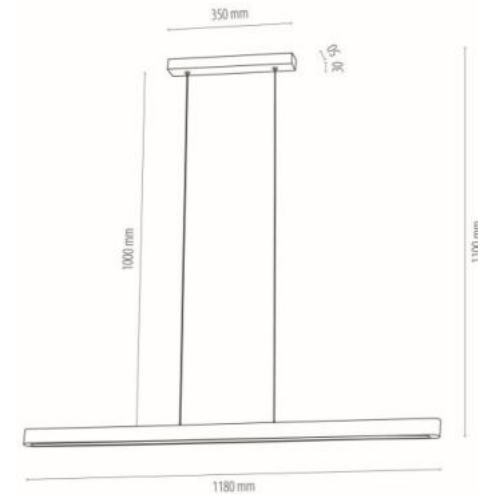

**MADE IN
EUROPE**

1017413600000

FORESTIER Pendant Lamp 1xLED Samsung
12V Integrated 16W / 1500lm 3000K

Material: Oak wood/Oiled Oak

Metal/Black

Cable: Transparent

Adjustable Suspension Height

Touch Dimmer

Touch dimmer

You can find other products from the Forestier family in the BRITOP Made in EUROPE catalog page 167-177