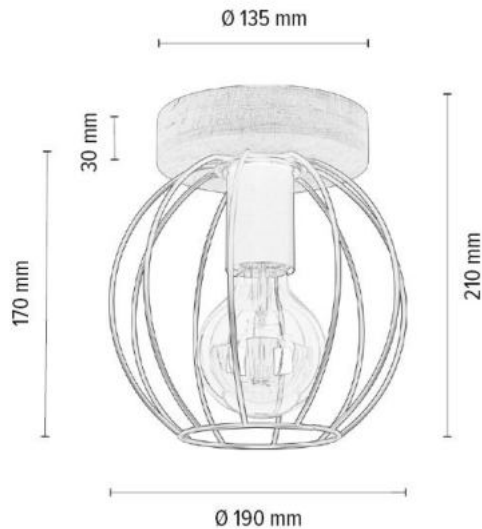

2981974

COOP Ceiling/Wall Lamp 1xE27 Max.60W

Material: Oak Wood/Oiled Oak

Shade: Black Metal

You can find other products from the Coop family in the BRITOP Made in EUROPE catalog page 249-265

**MADE IN
EUROPE**