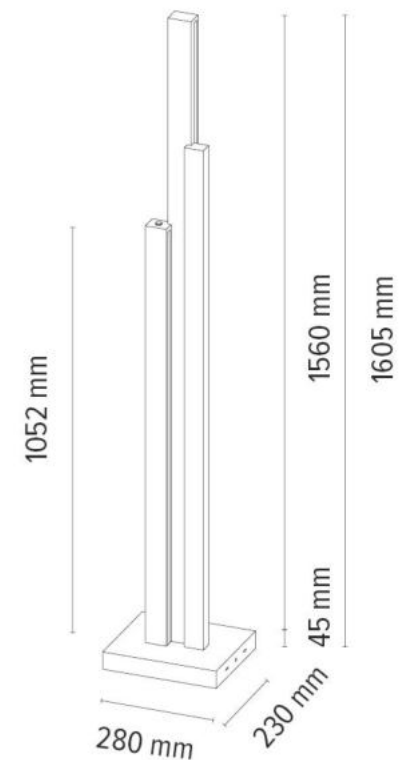

**MADE IN
EUROPE**

6037402500000

SOHO BLACK Floor Lamp 1xLED Samsung
24V Integrated 60W 8606lm 3000K

Material: Oak Wood/Oiled Oak

Metal/Black

Cable: Black Fabric

Touch Dimmer

Touch dimmer