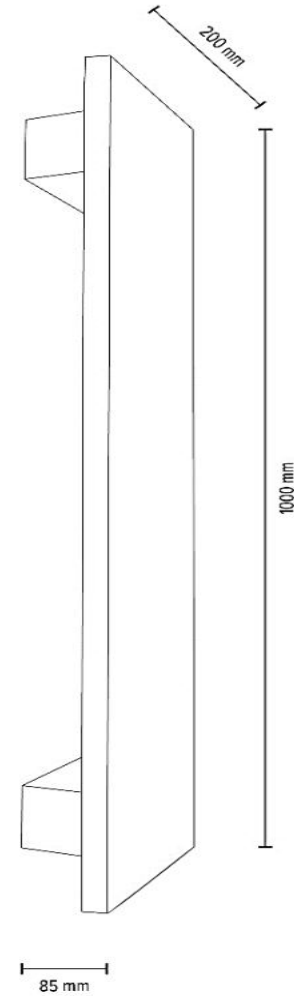

Material: Oak Wood/Oiled Oak

Metal/Black

**MADE IN
EUROPE**

1647374

TABLO Wall lamp 1xLED Samsung
24V Integrated 12W 1722lm 3000K

Material: Oak Wood/Oiled Oak

Metal/Black

**MADE IN
EUROPE**