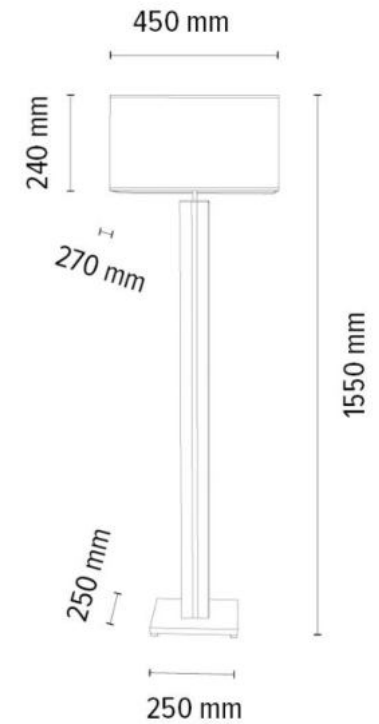

**MADE IN
EUROPE**

661319187

FLAME Floor lamp 1xE27 Max.60W 1xLED
12V Integrated 16W 650lm 3000K

Touch Dimmer

Material: MDF/Oak Veneer

Cable: Black PVC

Shade: Beige Linen with black ribbon

You can find other products from the Flame family in the BRITOP Made in EUROPE catalog page 186-179