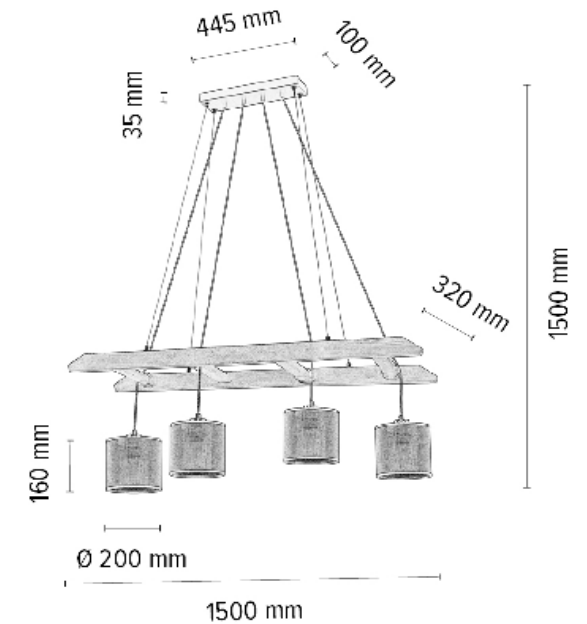

**MADE IN
EUROPE**

7749456

ESKALO Pendant lamp 4xE27 Max.25W

Material: Pine Wood/Stained Pine
Walnut

Cable: Black PVC

Shade: Multicolor Cow Fabric