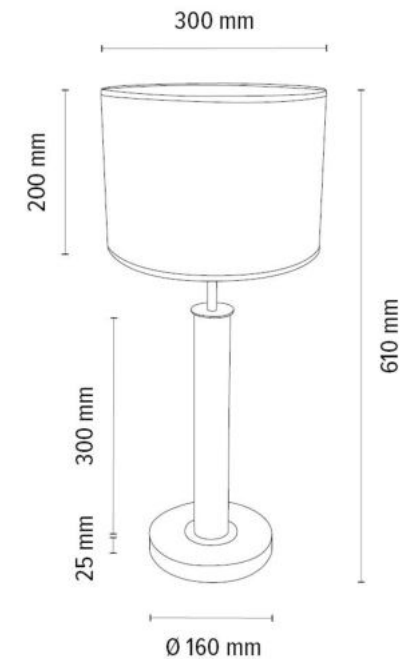

**MADE IN
EUROPE**

7017400611548

BENITA Table Lamp 1xE27 Max. 60W

Material: Oak Wood/Oiled Oak

Metal/Satin

Cable: Anthracite Fabric

Shade: Cream-Silver Copter

**MADE IN
EUROPE**