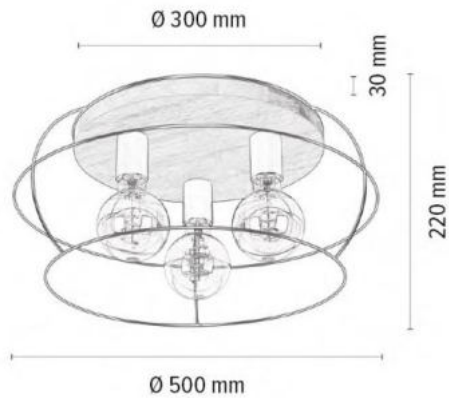

**MADE IN
EUROPE**

919409374

CHESTER Ceiling/Wall Lamp 3xE27 Max.60W

Material: Oak Wood/Oiled Oak

Black Metal