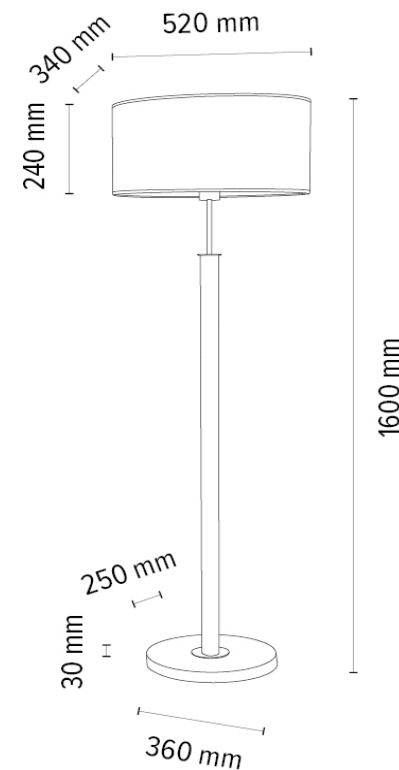

**MADE IN
EUROPE**

6017400111534

MERCEDES Floor lamp 1xE27 Max.60W

Material: Oak Wood/ Oiled Oak

Metal/ Satin

Cable: Anthracite PVC

Shade: White Copter