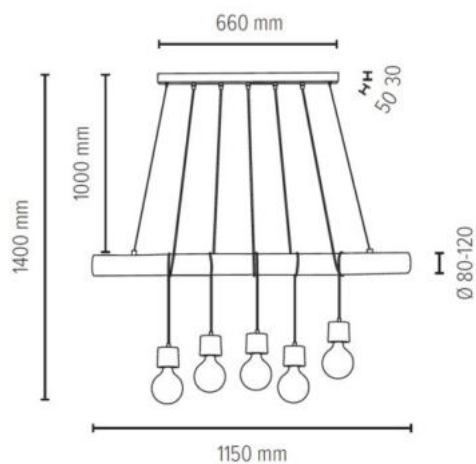

**MADE IN
EUROPE**

68315556

TRABO PINO Pendant Lamp 5xE27 Max.60W

Material: Pine Wood/Stained Pine Walnut

Metal/Black

Cable: Black PVC