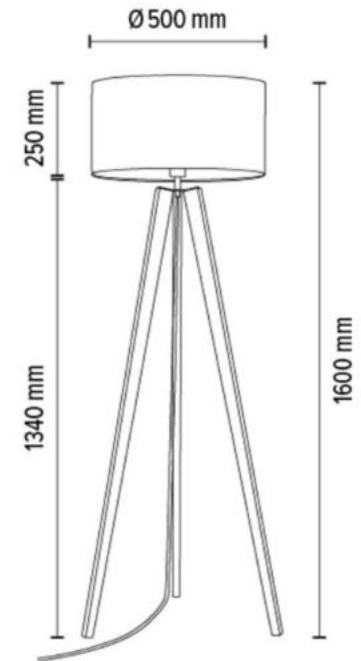

**MADE IN
EUROPE**

6017404711236

BOHO Floor lamp 1xE27 Max.60W

Material: Oak Wood/ Oiled Oak

Metal/ Black

Cable: Black PVC

Shade: Beige Linen