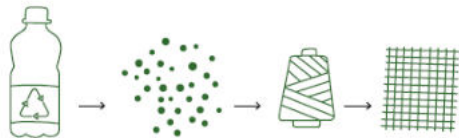

**MADE IN
EUROPE**

1037409810787

BOUCLE Pendant Lamp 3xE27 Max.25W

Material: Oak Wood/Oiled Oak

Cable: Transparent PVC

Shade: White Boucle PET fabric