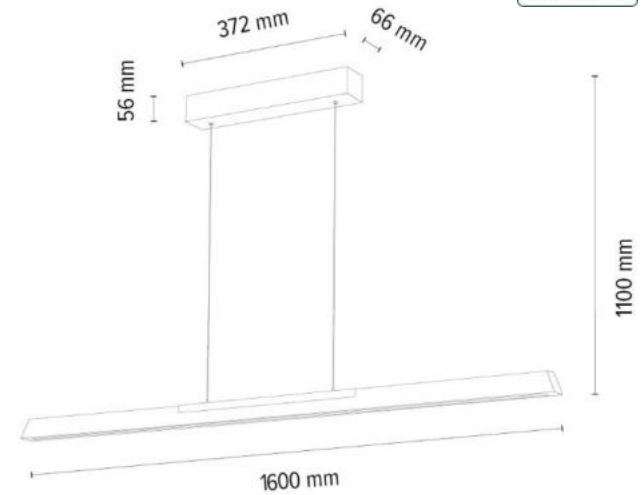

**MADE IN
EUROPE**

1037410100000

JONAS BLACK Pendant lamp 1xLED Samsung
24V Integrated 25W 3336lm 3000K

Material: Oak Wood/Oiled Oak

Metal/Black

Touch Dimmer

Adjustable Suspension Height

Touch dimmer