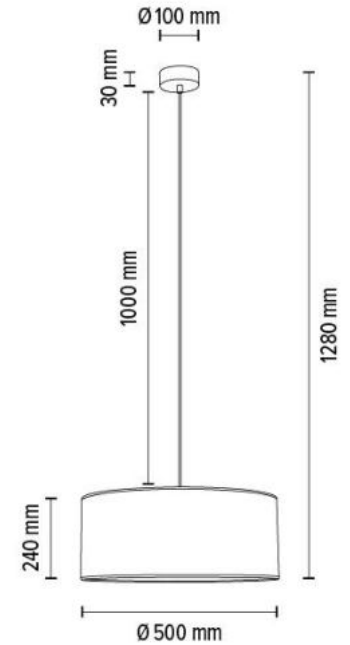

**MADE IN
EUROPE**

16601074

BOVINO Pendant Lamp 1xE27 Max.60W

Material: Oak Wood/Oiled Oak

Cable: Black PVC

Shade: Multicolor Cow fabric