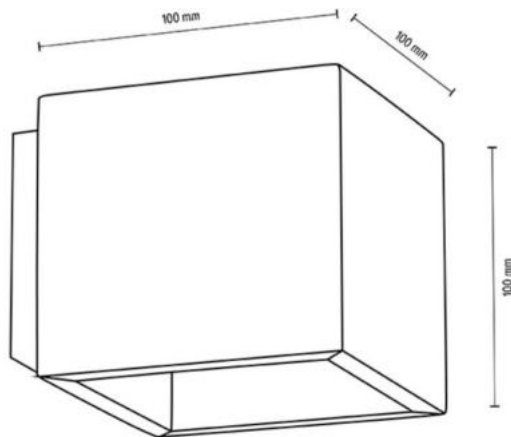

**MADE IN
EUROPE**

20256104

BLOCK WOOD Wall Lamp 1xG9 Max.6W LED

Material: Pine Wood/Stained Pine Walnut

Metal/Black