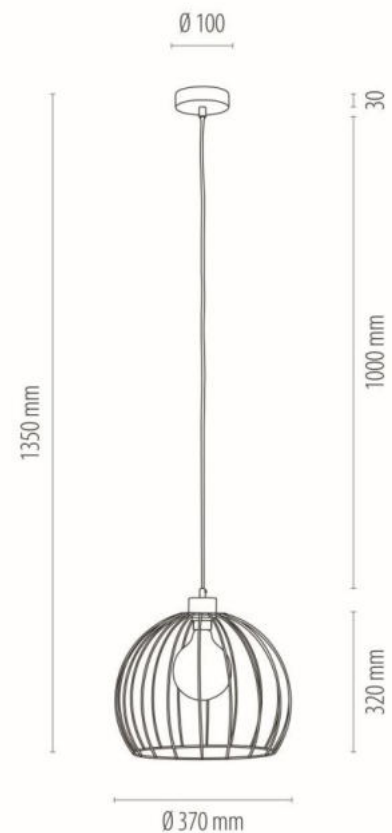

**MADE IN
EUROPE**

1017408630081

COOP Pendant Lamp 1xE27 Max.60W

Material: Oak Wood/Oiled Oak

Cable: Transparent PVC

Shade: White Metal

You can find other products from the Coop family in the BRITOP Made in EUROPE catalog page 249-265