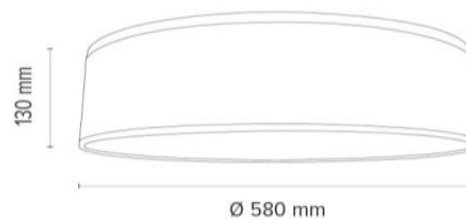

Shade: Golden Wallpaper

**MADE IN
EUROPE**

4040204810799

HONUS Ceiling lamp 4xE27
Max.25W

Material: Oak Wood/Oiled Oak

Shade: Golden Wallpaper

**MADE IN
EUROPE**

1017407610798