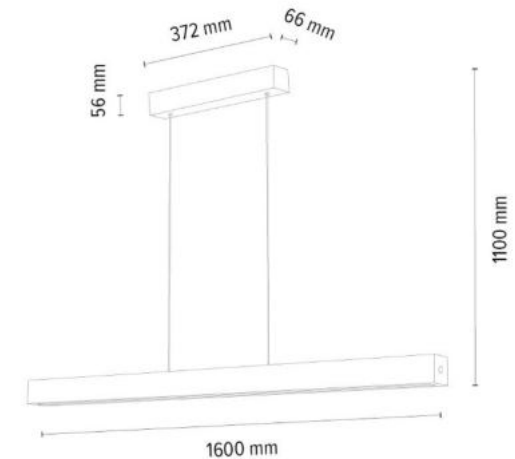

Adjustable Suspension Height

The light in the up and down position

Touch dimmer

**MADE IN
EUROPE**

Touch dimmer

7017401300000

LEON Table lamp 1xLED Samsung
24V Integrated 9W 1290lm 3000K

Material: Oak Wood/ Oiled Oak