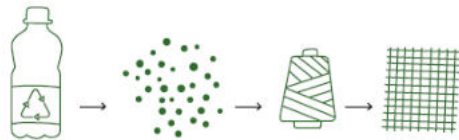

**MADE IN
EUROPE**

7017403410480

KONUS Table Lamp 1xE27 Max.25W

Material: Oak Wood/Oiled Oak

Metal/Black

Cable: Natural Fabric

Shade: Green Boucle PET fabric