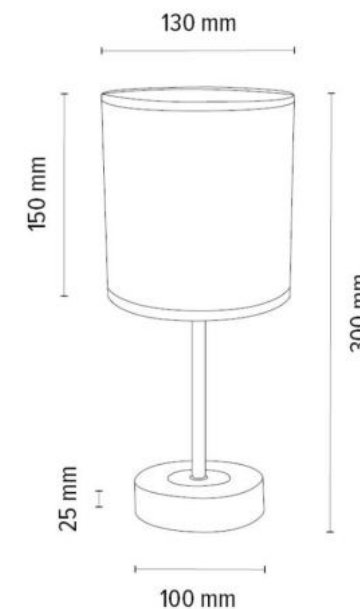

Shade: White Copter

**MADE IN
EUROPE**

7017400911549

BENITA Table Lamp 1xE27 Max. 60W

Material: Oak Wood/Oiled Oak

Metal/Satin

Cable: Anthracite Fabric

Shade: White Copter