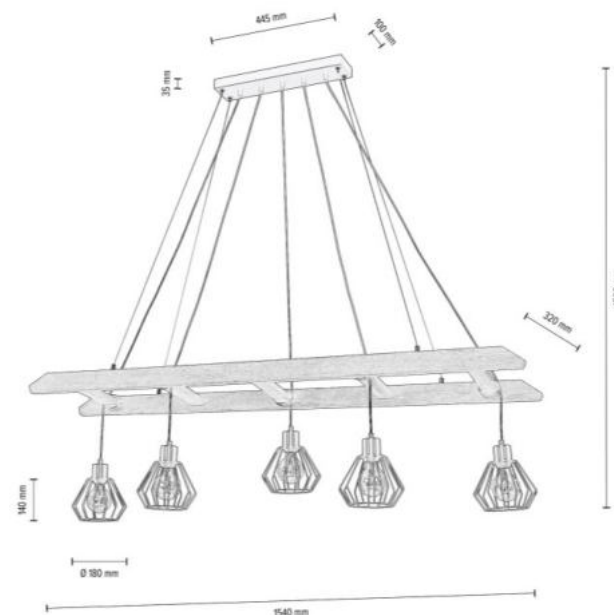

**MADE IN
EUROPE**

7229551

ESKALO Pendant lamp 5xE27 Max.15W

Material: Pine Wood/ Stained Pine Brown

Metal/Black

Cable: Black PVC

Shade: Black Metal