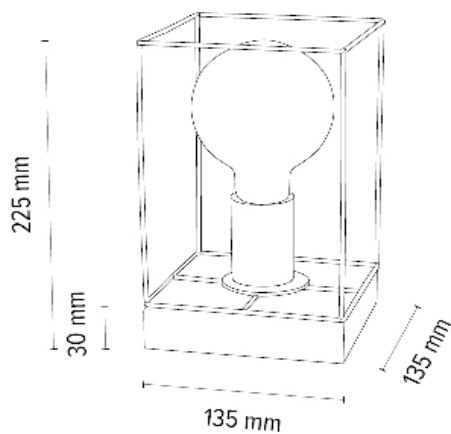

**MADE IN
EUROPE**

819408174

GRETTER Table lamp 1xE27 Max.25W

Material: Oak Wood/Oiled Oak

Cable: Black PVC

Shade: Black Metal

**MADE IN
EUROPE**

683669151