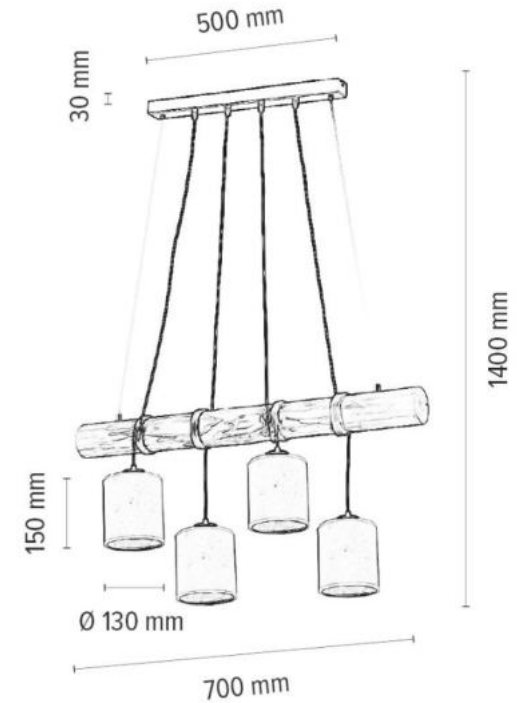

Shade: Beige Jute

**MADE IN
EUROPE**

68999551

TRENO Pendant lamp 5xE27 Max.25W

Material: Pine Wood/Stained Pine Brown

Metal/Black

Cable: Black PVC

Shade: Beige Jute