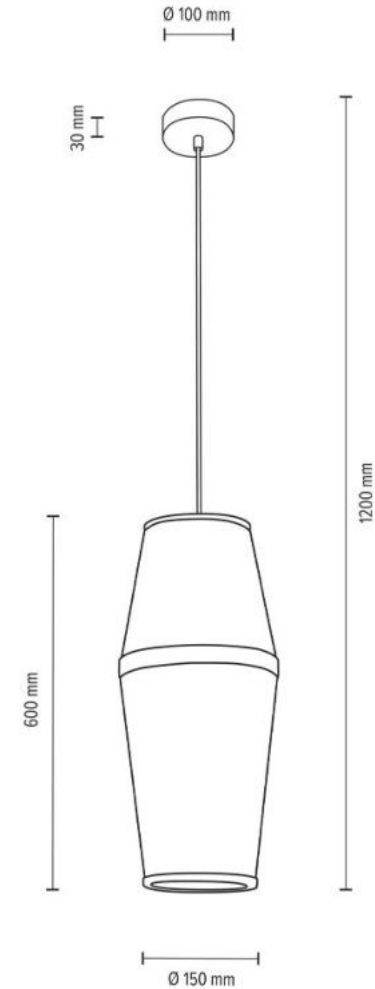

**MADE IN
EUROPE**

1017406211672

AMIGO Pendant Lamp 1xE27 Max.25W

Material: Oak Wood/Oiled Oak

Cable: Black Fabric

Shade: Beige Linen with black ribbon