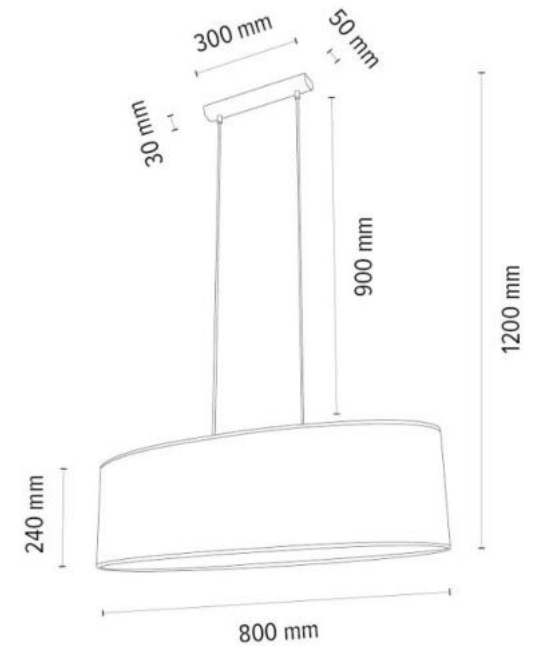

**MADE IN
EUROPE**

1027400211556

MERCEDES Pendant Lamp 2xE27 Max.40W

Material: Oak Wood/Oiled Oak

Cable: Transparent PVC

Shade: Cream-Silver Copter