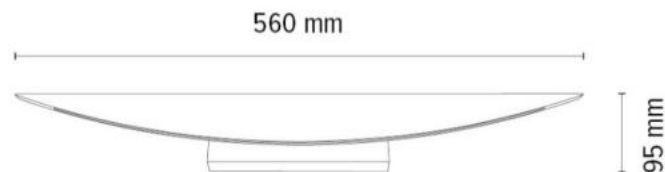

**MADE IN
EUROPE**

2017403700000

DUBAI Wall Lamp 1xLED Samsung
24V Integrated 6,5W 600lm 3000K

Material: Oak Wood/Oiled Oak

Metal/Black

Touch Dimmer