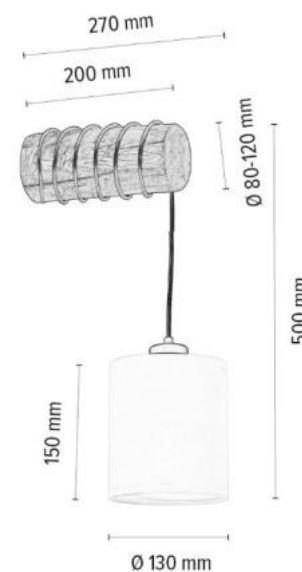

**MADE IN
EUROPE**

2015102810001

PIETRO Wall Lamp 1xE27 Max.25W

Material: Pine Wood/Stained Pine Brown

Cable: Black PVC

Shade: White Chintz