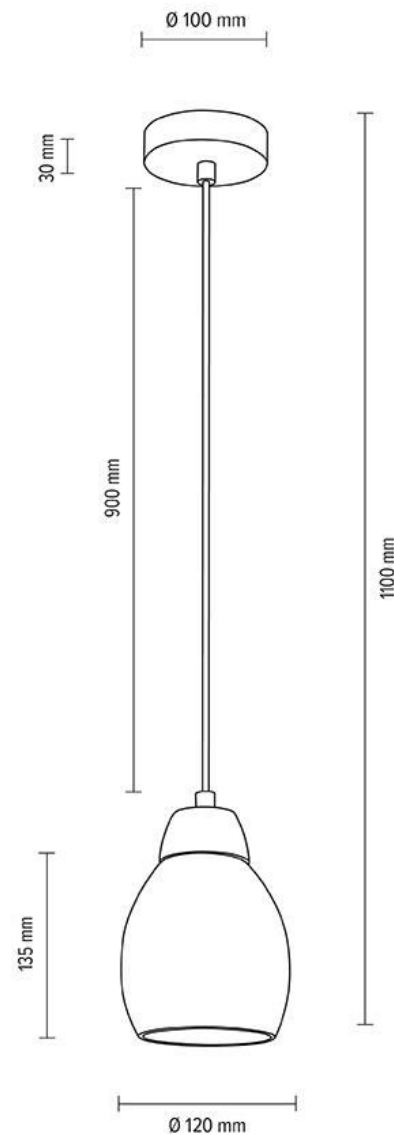

**MADE IN
EUROPE**

17990174

SKAJA Pendant Lamp 1xE27 Max.40W

Material: Oak Wood/Oiled Oak

Cable: Transparent PVC

Shade: White Glass