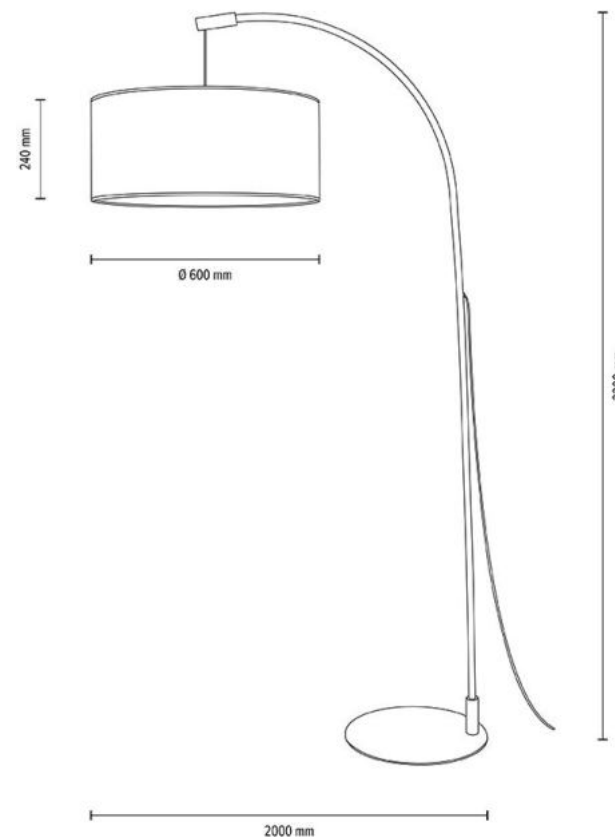

6010204110407

BRINDILLE Floor Lamp 1xE27 Max.60W

Material: Oak Wood/Oiled Oak

Metal/White

Cable: White Fabric

Shade: White Chintz

**MADE IN
EUROPE**

6010204110408