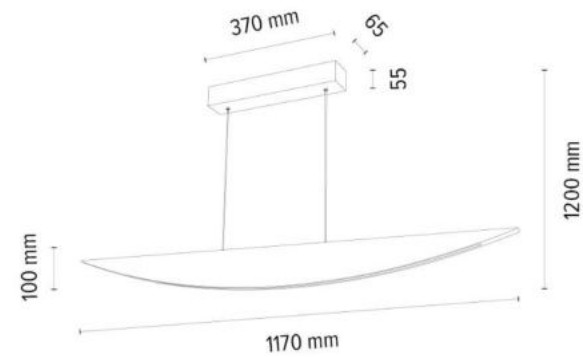

1017401400000

DUBAI Pendant Lamp 1xLED
Samsung 24V Integrated 14W
1200lm 3000K

Material: Oak Wood/Oiled Oak

Metal/Stainless Steel

Cable: Transparent PVC

Touch Dimmer

Adjustable Suspension Height

**MADE IN
EUROPE**