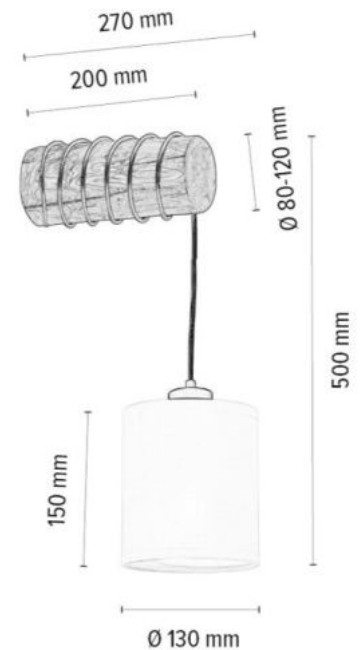

Cable: Black PVC

Shade: Natural Linen with black ribbon

**MADE IN
EUROPE**

68450156

NEGRO Ceiling Lamp 3xE27 Max.25W

Material: Pine wood/Stained Pine Walnut

Metal/Black

Shade: Natural Linen with black ribbon