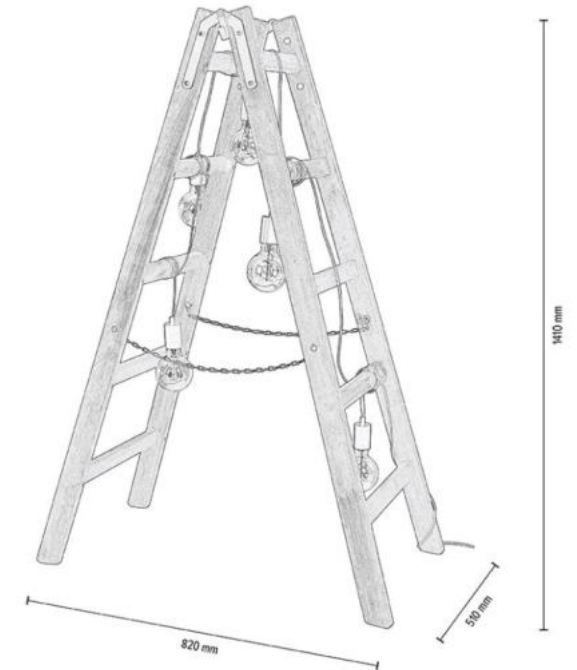

**MADE IN
EUROPE**

1219556

ESKALO Floor lamp 5xE27 Max.15W

Material: Pine Wood/ Stained Pine Walnut

Cable: Black PVC