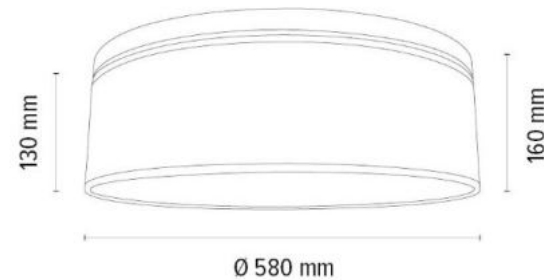

4047400311532

BENITA Ceiling/Wall Lamp 4xE27 Max.25W

Material: Oak Wood/Oiled Oak

Shade: Brown-Black-Golden Copter with
black ribbon

Easy assembling on magnets