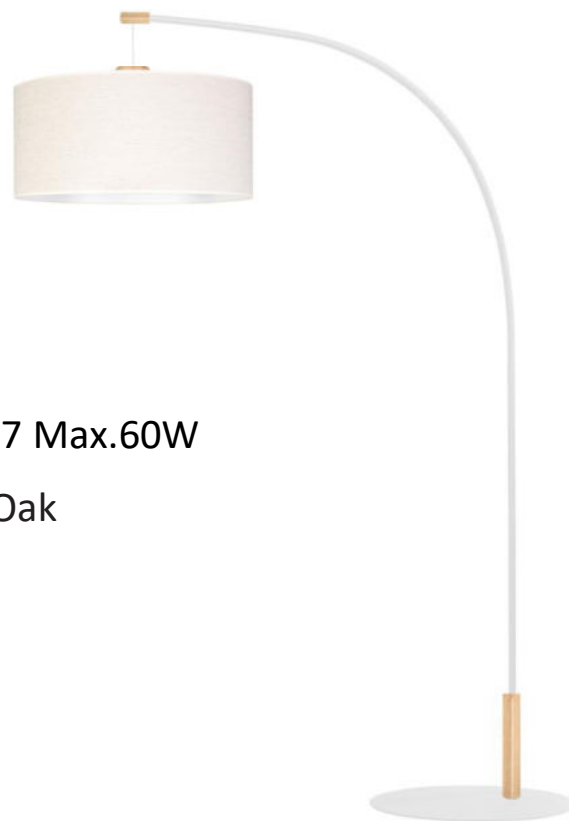

Shade: Black Chintz

**MADE IN
EUROPE**

**MADE IN
EUROPE**

6010204111389

BRINDILLE Floor Lamp 1xE27 Max.60W

Material: Oak Wood/Oiled Oak

Metal/White

Cable: White Fabric

Shade: Beige Linen

**MADE IN
EUROPE**

6010204111603

BRINDILLE Floor Lamp 1xE27 Max.60W

Material: Metal/Black

Oak Wood/Oiled Oak

Cable: Black Fabric

Shade: Beige Jute