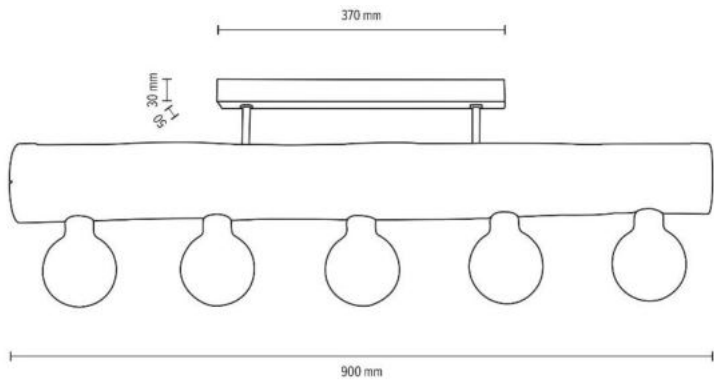

**MADE IN
EUROPE**

6997504

TRABO Ceiling Lamp 5xE27 Max.60W

Material: Pine Wood/Stained Pine Brown

Metal/Black