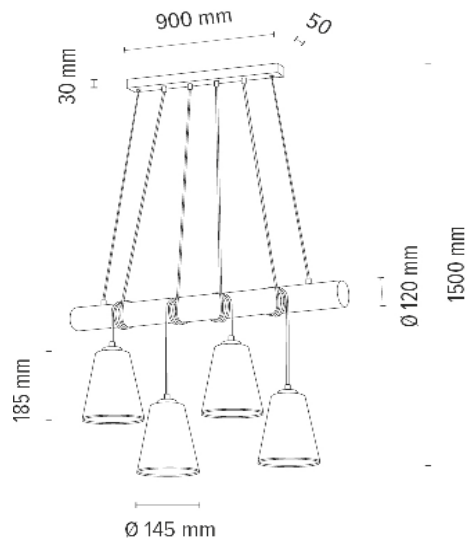

**MADE IN
EUROPE**

691146451

TRABO CARLOS Pendant Lamp 5xE27 Max.25W

Material: Pine Wood/Stained Pine Brown

Metal/Black

Cable: Black PVC

Shade: Black Chintz