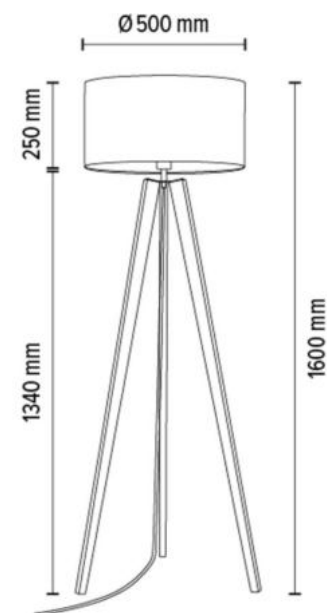

**MADE IN
EUROPE**

74901074

BOVINO Floor Lamp 1xE27 Max.60W

Material: Oak Wood/Oiled Oak

Metal/Black

Cable: Black PVC

Shade: Multicolor Cow fabric