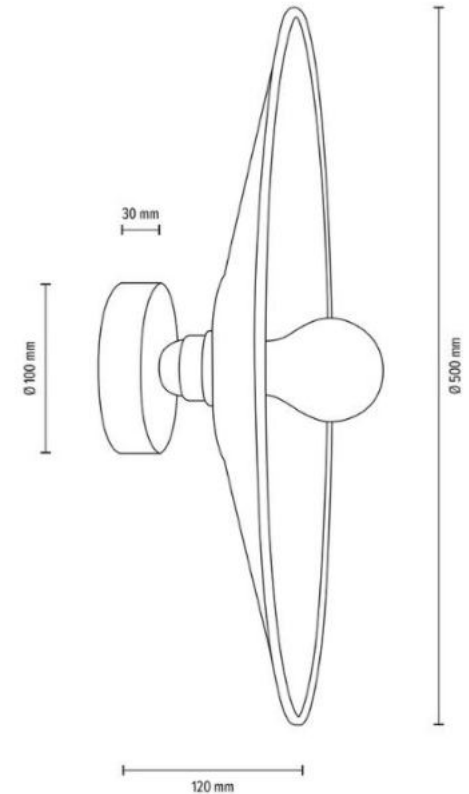

**MADE IN
EUROPE**

28969174

HATTU FLORAL Wall lamp with cable and plug&swich
1xE27 Max.25W

Material: Oak Wood/Oiled Oak

Cable: Black Fabric

Shade: Black Chintz/ Multicolor Silk