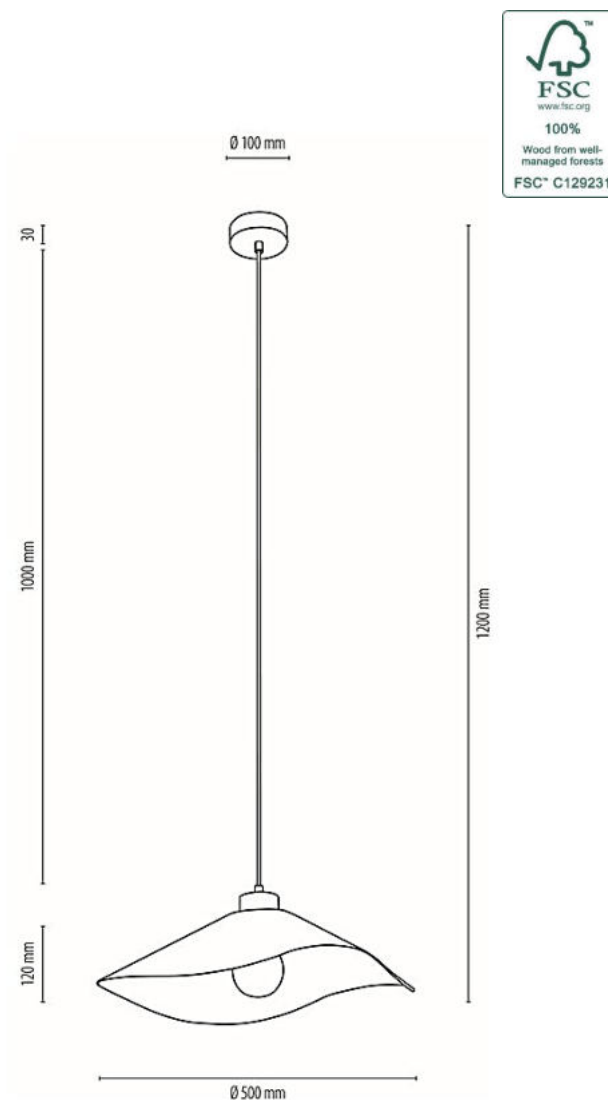

Shade: Beige Linen/Black Chintz

**MADE IN
EUROPE**

1017406211593

HATTU Pendant Lamp 1xE27 Max.40W

Material: Oak Wood/Oiled Oak

Cable: Black Fabric

Shade: Beige Linen

**MADE IN
EUROPE**