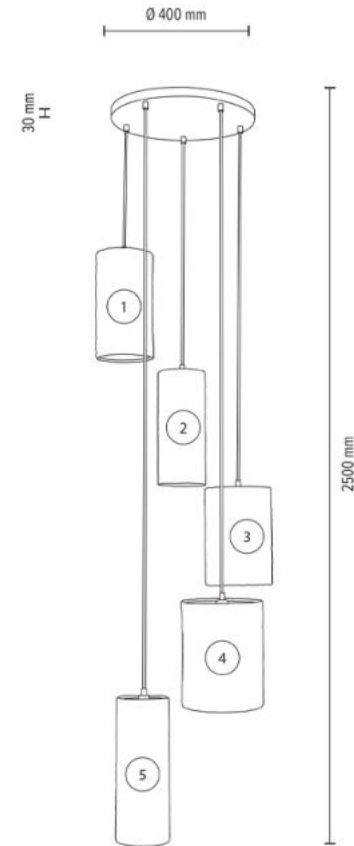

Cable: Transparent PVC

Shade: White Boucle PET fabric

**MADE IN
EUROPE**

1057410019999

BOUCLE Pendant Lamp 5xE27 Max.25W

Material: Oak Wood/Oiled Oak

Cable: Transparent PVC

Shade: White Boucle PET fabric