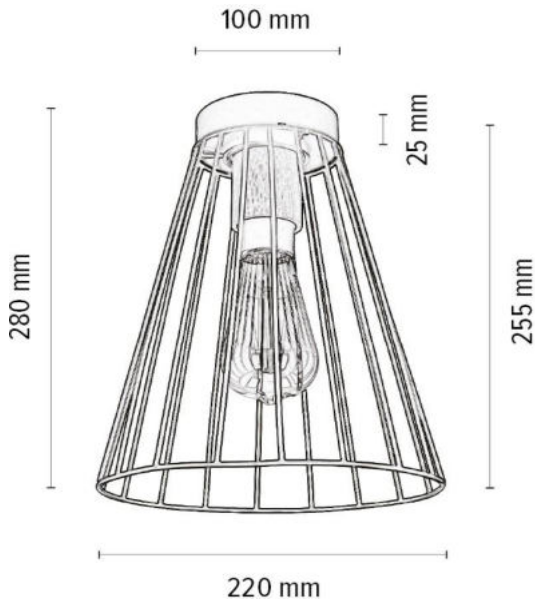

Material: Oak Wood/Oiled Oak

Shade: Black Metal

**MADE IN
EUROPE**

17511104

GUNNAR Ceiling/Wall lamp 1xE27 Max.60W

Material: Oak Wood/Oiled Oak

Shade: Black Metal

**MADE IN
EUROPE**