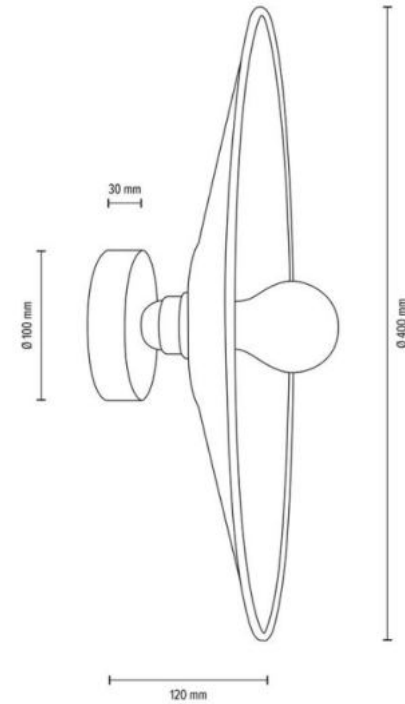

**MADE IN
EUROPE**

28939174

HATTU Wall lamp with cable and plug&swich
1xE27 Max.25W

Material: Oak Wood/Oiled Oak

Cable: Black Fabric

Shade: Black Chintz