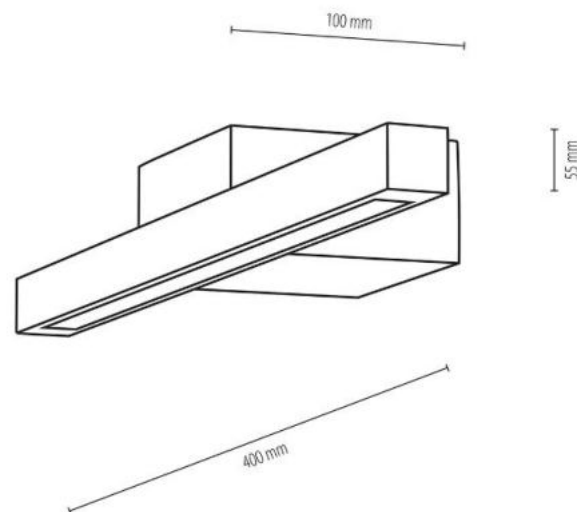

**MADE IN
EUROPE**

8952174

AQUA VIVA Bathroom Wall Lamp
1xLED Samsung 24V Integrated 6W
490lm 3000K

Material: Oak Wood/Oiled Oak

IP44

You can find other products from the Aqua Viva family in the BRITOP Made in EUROPE catalog page 155-161