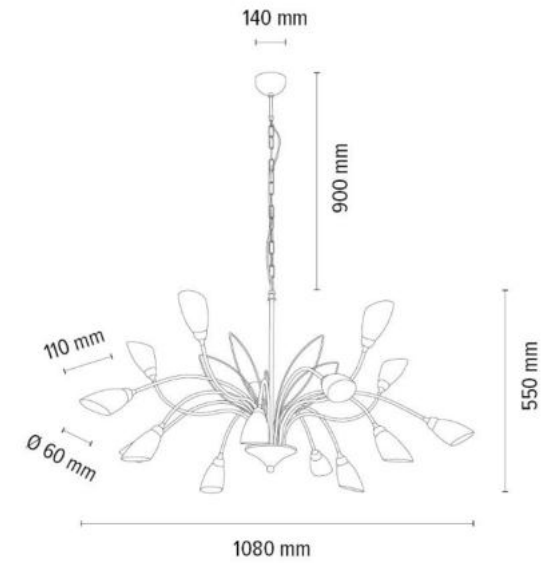

**MADE IN
EUROPE**

1150404420037

GLORIOSA Pendant lamp 15xG9 Max.6W LED

Material: Metal/Black

Cable: Black PVC

Shade: White Glass