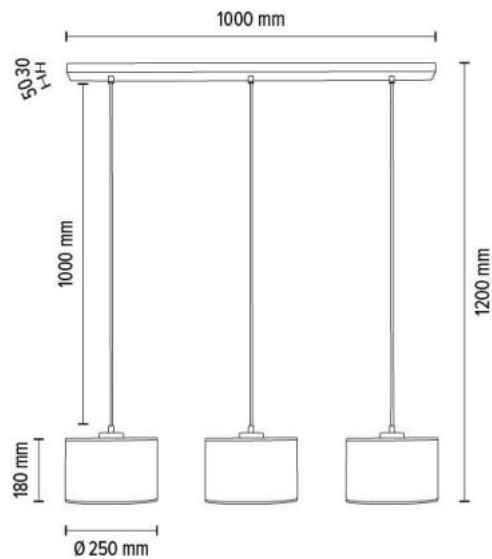

**MADE IN
EUROPE**

16970374

NEGRO Pendant lamp 3xE27 Max.40W

Material: Oak Wood/Oiled Oak

Cable: Black PVC

Shade: Natural Linen with black ribbon