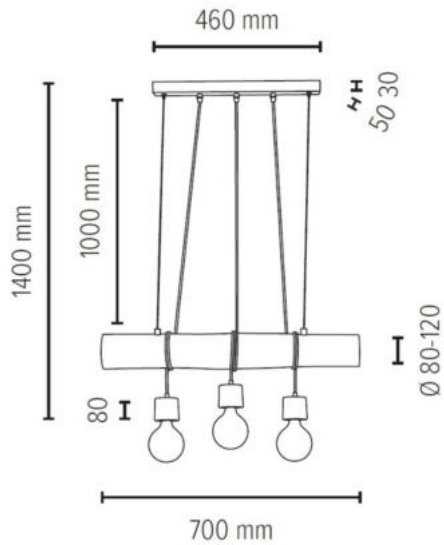

**MADE IN
EUROPE**

68315356

TRABO PINO Pendant Lamp 3xE27 Max.60W

Material: Pine Wood/Stained Pine Walnut

Metal/Black

Cable: Black PVC

**MADE IN
EUROPE**

68315556