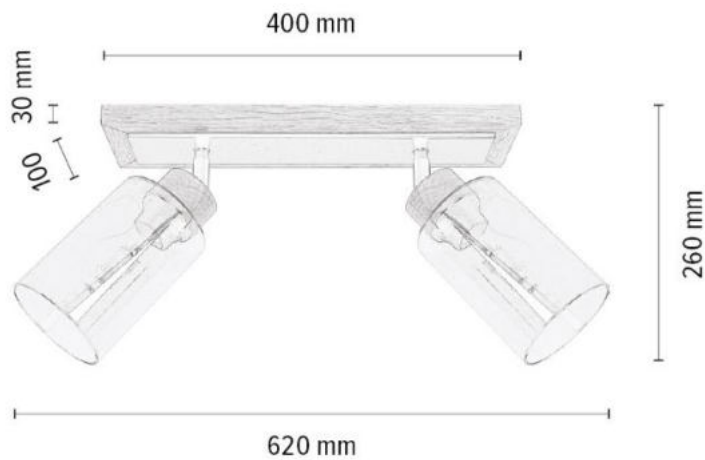

Shade: White Glass

**MADE IN
EUROPE**

2027405520770

BELLA Ceiling lamp 2xE27 max. 60W

Material: Oak Wood/Oiled Oak

Metal/Black

Shade: White Glass

**MADE IN
EUROPE**