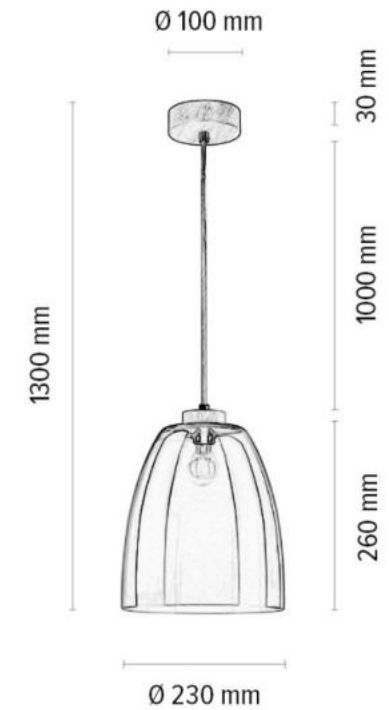

**MADE IN
EUROPE**

1017408021541

CAMPANA Pendant Lamp 1xE27 Max. 60W

Material: Oak Wood/Oiled Oak

Cable: Transparent

Shade: Smoked Glass