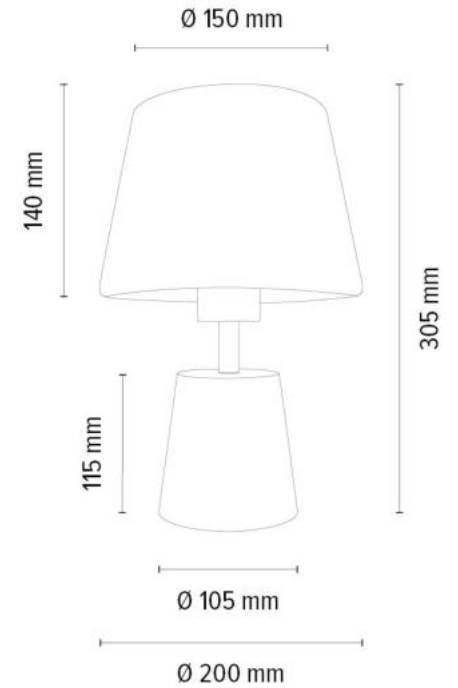

**MADE IN
EUROPE**

7017403011411

KONUS Table Lamp 1xE27 Max.25W

Material: Oak Wood/Oiled Oak

Metal/Satin

Cable: Transparent PVC

Shade: White Chintz