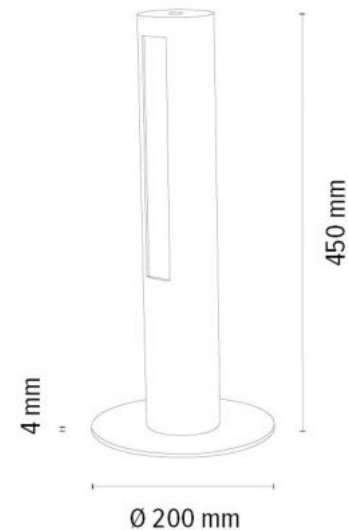

Touch dimmer

7017401100000

CONOR Table Lamp 1xLED Samsung
24V Integrated 9W 1290lm 3000K

Material: Oak Wood/Oiled Oak

Metal/Stainless Steel

Cable: Black PVC

Touch Dimmer

**MADE IN
EUROPE**