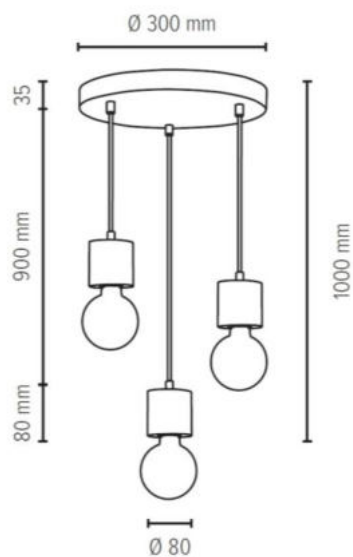

**MADE IN
EUROPE**

71699304R

PINO Pendant Lamp 3xE27 Max.60W

Material: Pine Wood/Stained Pine Walnut

Metal/Black

Cable: Black PVC

**MADE IN
EUROPE**

71695504