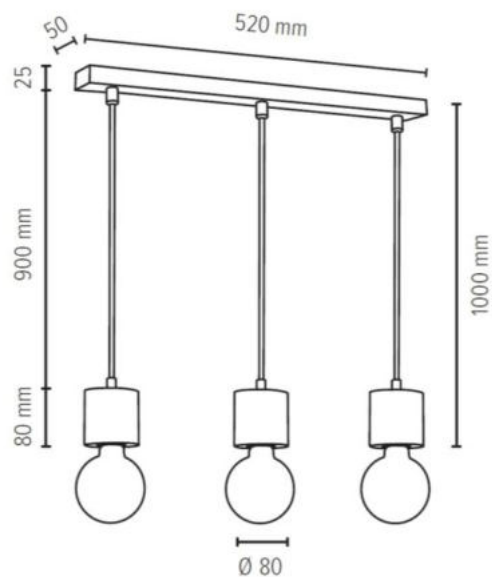

Metal/Black

Cable: Black PVC

**MADE IN
EUROPE**

71699304

PINO Pendant Lamp 3xE27 Max.60W

Material: Pine Wood/Stained Pine Walnut

Metal/Black

Cable: Black PVC