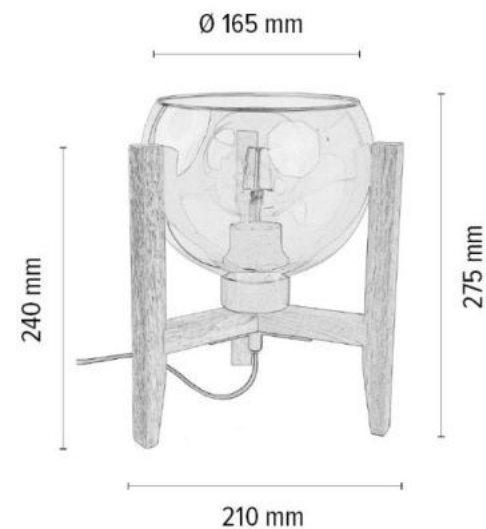

**MADE IN
EUROPE**

7017403821265

LAGUNA Table lamp 1xE27 Max.60W

Material: Oak Wood/ Oiled Oak

Metal/Black

Cable: Black PVC

Shade: Smoked Glass

**MADE IN
EUROPE**