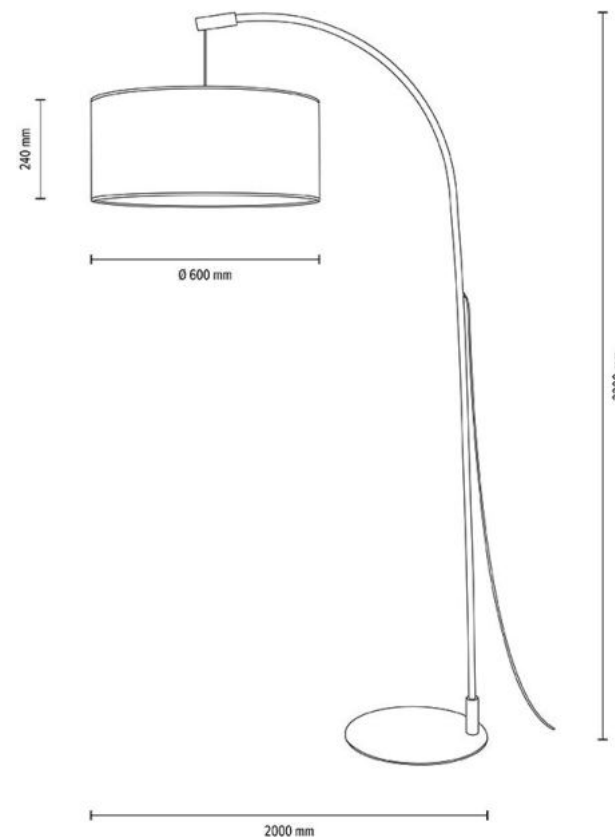

**MADE IN
EUROPE**

6010404111603

BRINDILLE Floor Lamp 1xE27 Max.60W

Material: Metal/Black

Oak Wood/Oiled Oak

Cable: White Fabric

Shade: Beige Jute