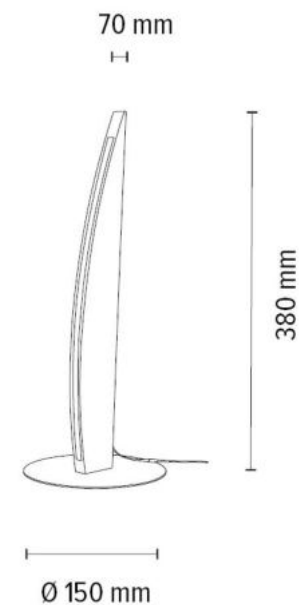

**MADE IN
EUROPE**

7017404100000

DUBAI Table Lamp 1xLED Samsung
24V Integrated 4W 360lm 3000K

Material: Oak Wood/Oiled Oak

Metal/Black

Cable: Black PVC

Touch Dimmer

Touch dimmer