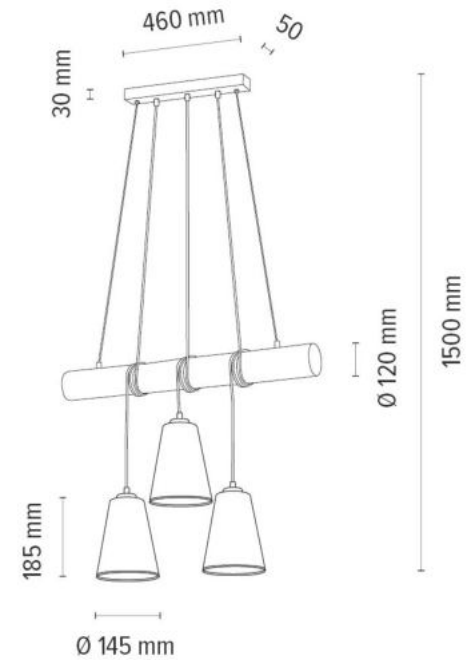

691146351

TRABO CARLOS Pendant Lamp 3xE27 Max.25W

Material: Pine Wood/Stained Pine Brown

Metal/Black

Cable: Black PVC

Shade: Black Chintz

**MADE IN
EUROPE**

691146451