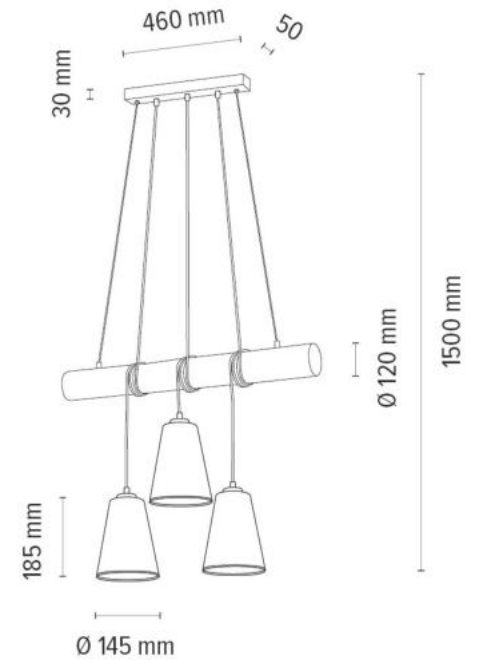

**MADE IN
EUROPE**

691145351

TRABO CARLOS Pendant Lamp 3xE27 Max.25W

Material: Pine Wood/Stained Pine Brown

Metal/Black

Cable: Black PVC

Shade: White Chintz