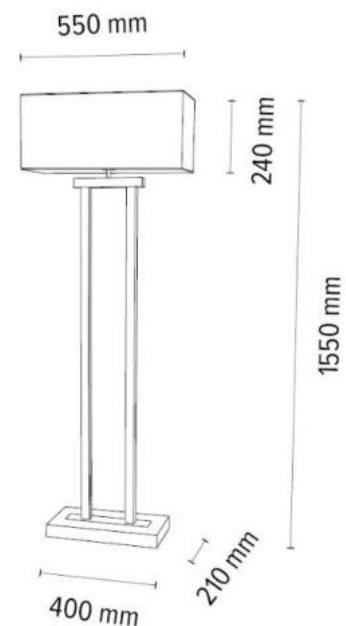

**MADE IN
EUROPE**

6781974

HAKON Floor lamp 1xE27 Max.40W

2xLED Samsung 24V Integrated

36W 5166lm 3000K

Material: Oak Wood/Oiled Oak

Cable: Black Fabric

Shade: White Chintz

Touch Dimmer