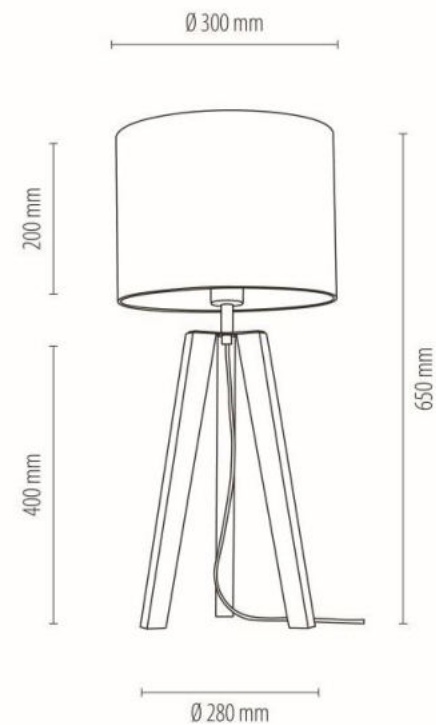

95901074

BOVINO Table Lamp 1xE27 Max.60W

Material: Oak Wood/Oiled Oak

Metal/Black

Cable: Black PVC

Shade: Multicolor Cow fabric

**MADE IN
EUROPE**

74901074