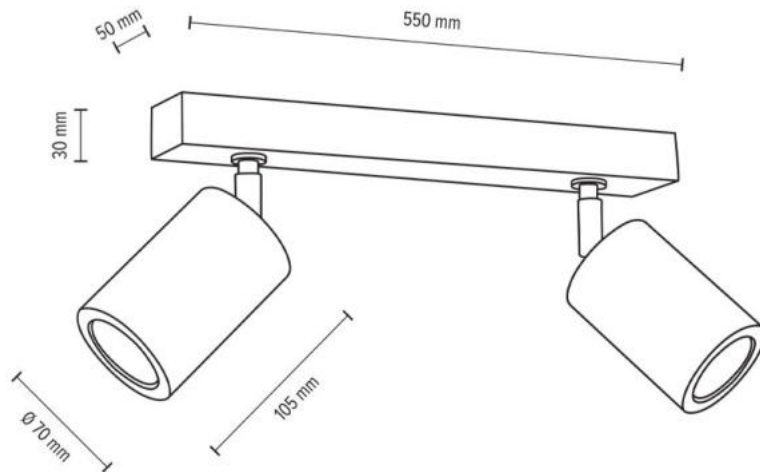

**MADE IN
EUROPE**

3912174

**Matti Wall Lamp Incl.2xGU10 Max.5W Ra90
320lm 2700K**

Material: Oak Wood/Oiled Oak

Metal/Black