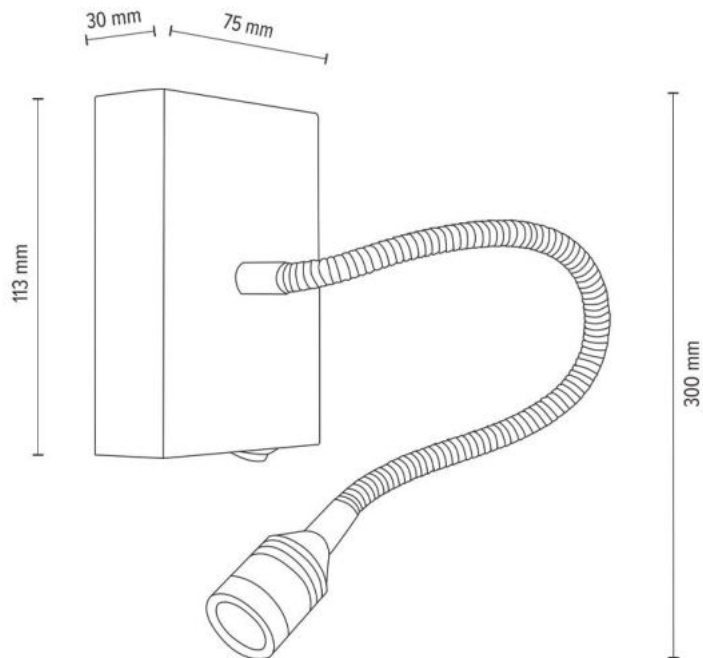

**MADE IN
EUROPE**

5720104

LECTOR Wall lamp with switch and movable reading arm

Incl. 1xLED Integrated 2,5W Ra90 110lm 4000K

Material: Metal/Black