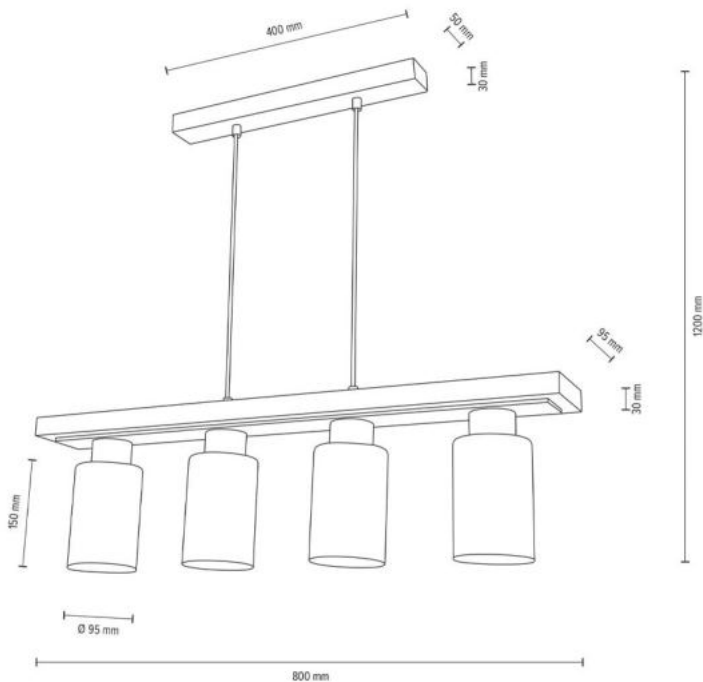

**MADE IN
EUROPE**

BSG012

BELLA Hanging lamp 4xE27 max. 60W

Material: Oak Wood/Oiled Oak

Shade: Smoky Glass

Cable: Transparent/PVC