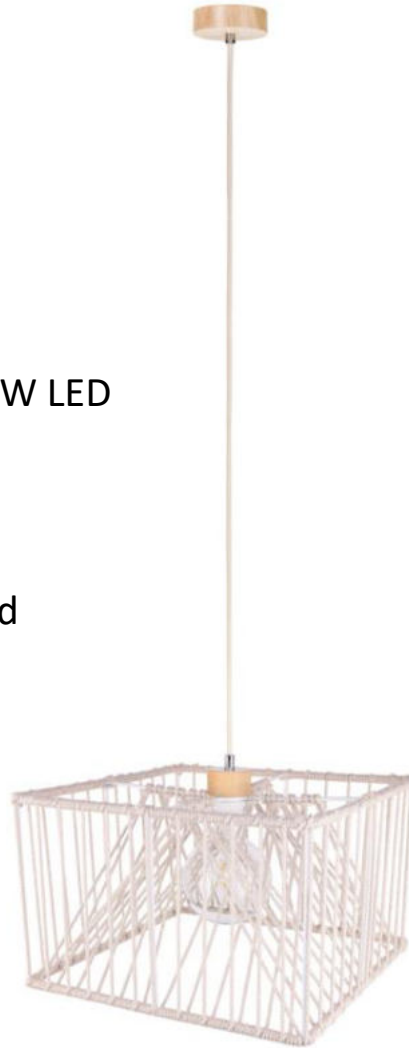

Shade: Creamy Braided Cotton Cord

**MADE IN
EUROPE**

184717174

REVE Pendant Lamp 1xE27 Max.15W LED

Material: Oak Wood/Oiled Oak

Cable: Natural Fabric

Shade: Creamy Braided Cotton Cord

BRITOP
LIGHTING