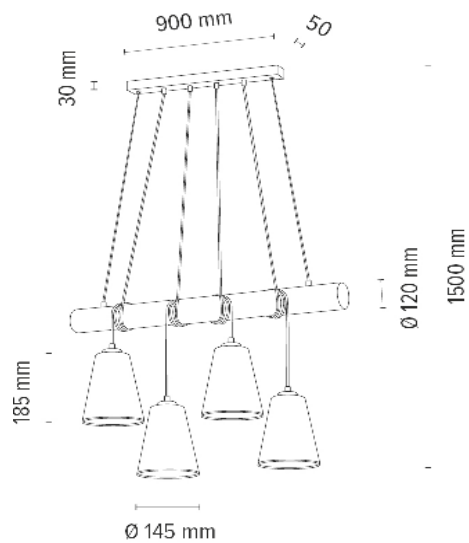

**MADE IN
EUROPE**

691145451

TRABO CARLOS Pendant Lamp 4xE27 Max.25W

Material: Pine Wood/Stained Pine Brown

Metal/Black

Cable: Black PVC

Shade: White Chintz