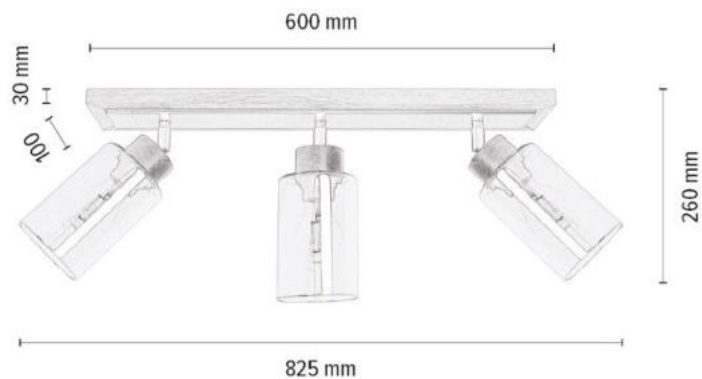

**MADE IN
EUROPE**

BSG003

BELLA Ceiling lamp 3xE27 max. 60W

Material: Oak Wood/Oiled Oak

Metal/Black

Shade: Smoky Glass