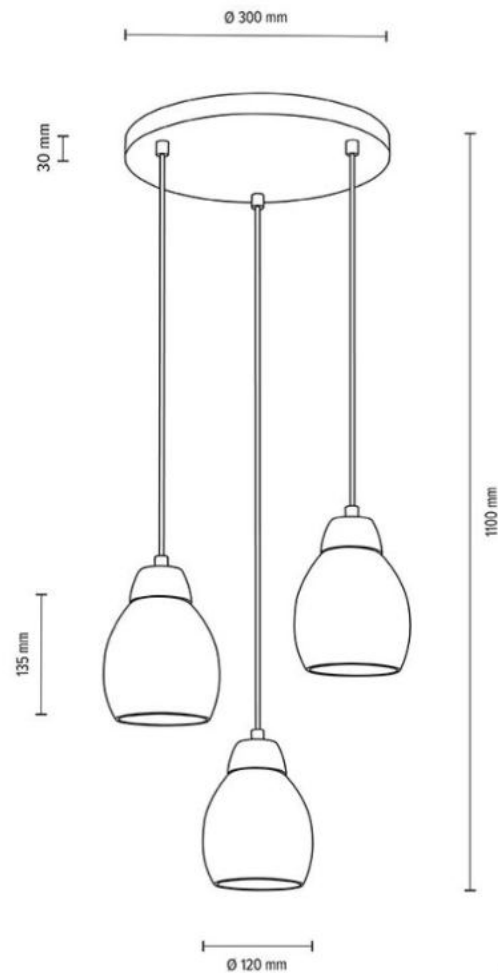

**MADE IN
EUROPE**

17991374

SKAJA Pendant Lamp 3xE27 Max.40W

Material: Oak Wood/Oiled Oak

Cable: Transparent PVC

Shade: White Glass