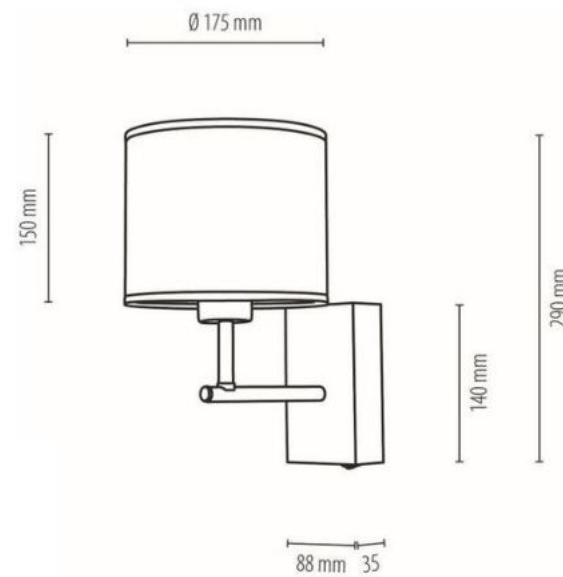

**MADE IN
EUROPE**

67191974

BOHO Wall Lamp with switch 1xE27 Max.25W

Material: Oak Wood/Oiled Oak

Metal/Black

Shade: Beige Linen with black ribbon

You can find other products from the family in the BRITOP Made in EUROPE catalog page 430-432, 635-643