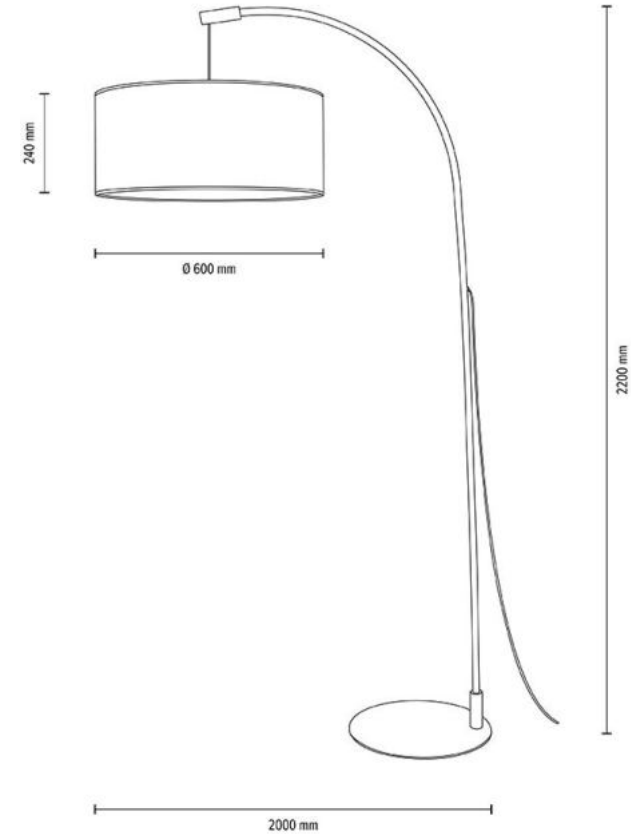

Shade: Beige Linen

**MADE IN
EUROPE**

6010204111603

BRINDILLE Floor Lamp 1xE27 Max.60W

Material: Metal/Black

Oak Wood/Oiled Oak

Cable: Black Fabric

Shade: Beige Jute