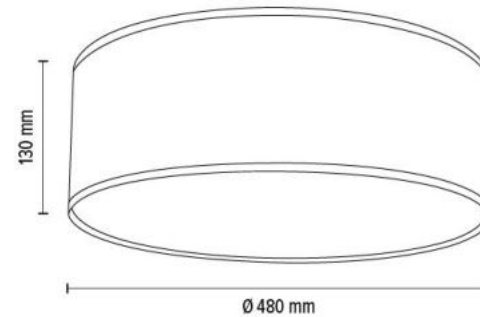

**MADE IN
EUROPE**

47964802

NEGRO Ceiling Lamp 4xE27 Max.25W

Material: Metal/ White

Shade: Natural Linen with black ribbon

Easy assembling on magnets