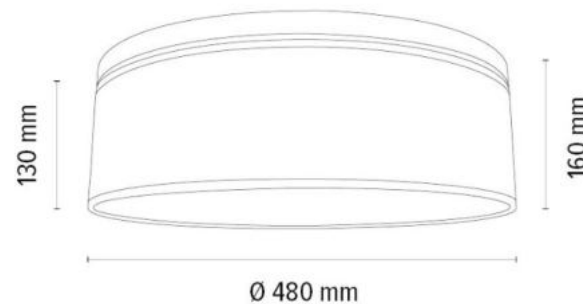

Easy assembling on magnets