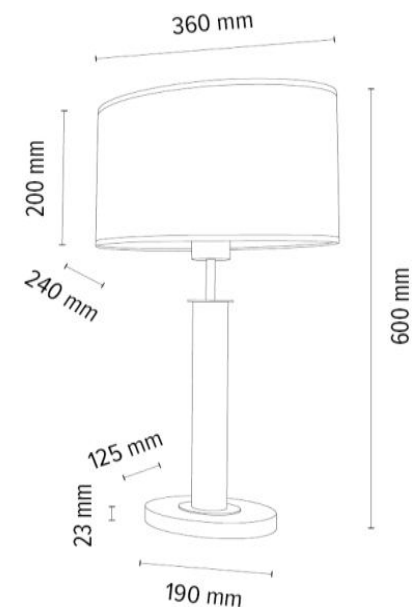

**MADE IN
EUROPE**

7017400211524

MERCEDES Table lamp 1xE27 Max.40W

Material: Oak Wood/ Oiled Oak

Metal/ Satin

Cable: Anthracite PVC

Shade: Cream-Silver Copter