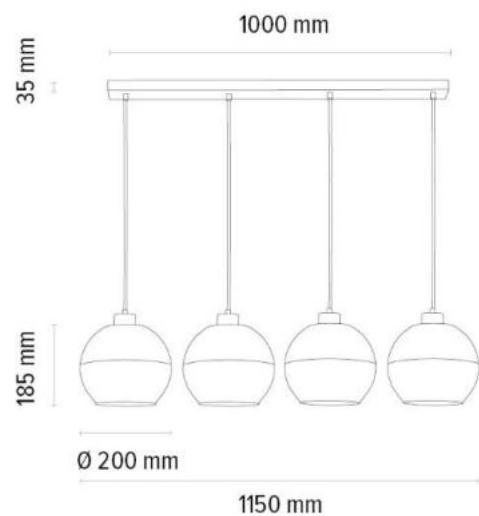

Shade: Frosted Glass

**MADE IN
EUROPE**

1047407121545

LINEA Pendant lamp 4xE27 Max.60W

Material: Oak Wood/ Oiled Oak

Cable: Transparent PVC

Shade: Frosted Glass

**MADE IN
EUROPE**