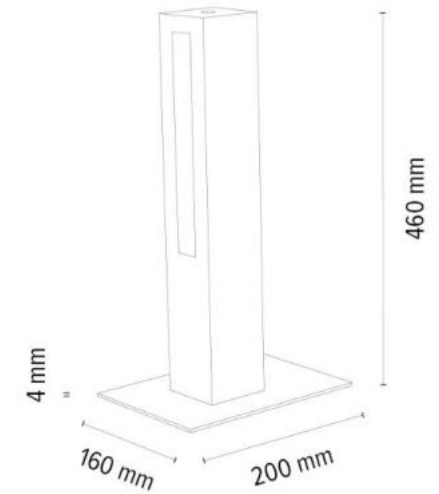

**MADE IN
EUROPE**

Touch dimmer

7017401300000

LEON Table lamp 1xLED Samsung
24V Integrated 9W 1290lm 3000K

Material: Oak Wood/ Oiled Oak

Metal/ Black

Cable: Black PVC

Touch Dimmer