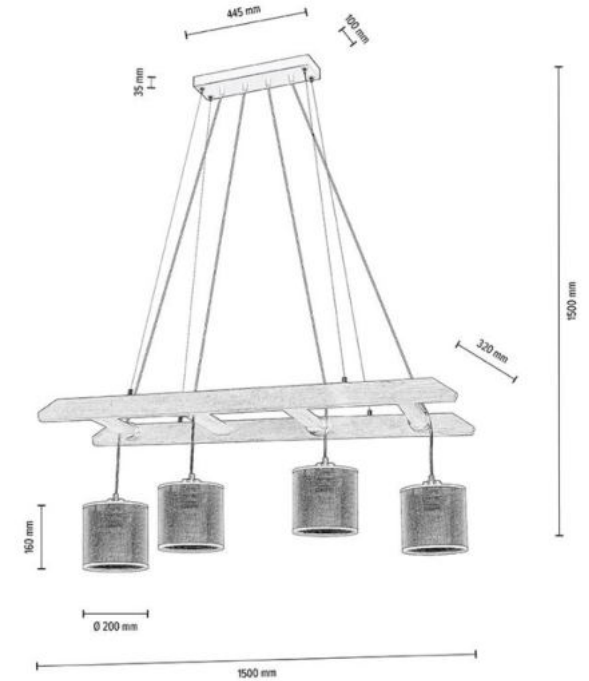

7739451

ESKALO Pendant lamp 4xE27 Max.25W

Material: Pine Wood/Stained Pine Brown

Metal/Black

Cable: Black PVC

Shade: Natural Linen with black ribbon

**MADE IN
EUROPE**

7739551