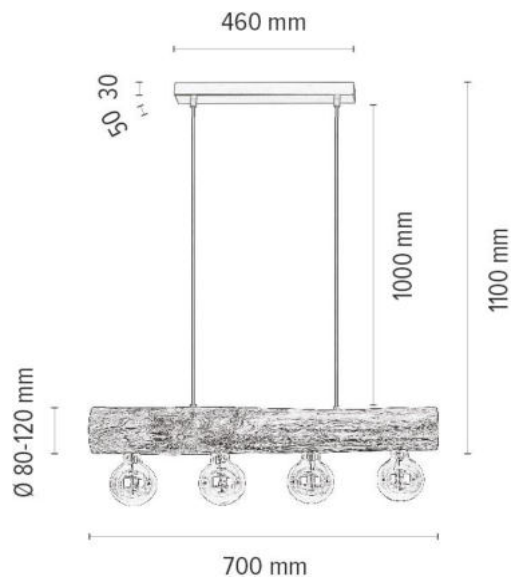

**MADE IN
EUROPE**

69891404

TRABO Pendant Lamp 4xE27 Max.25W

Material: Pine Wood/ Stained Pine Walnut

Metal/Black

Cable: Black PVC