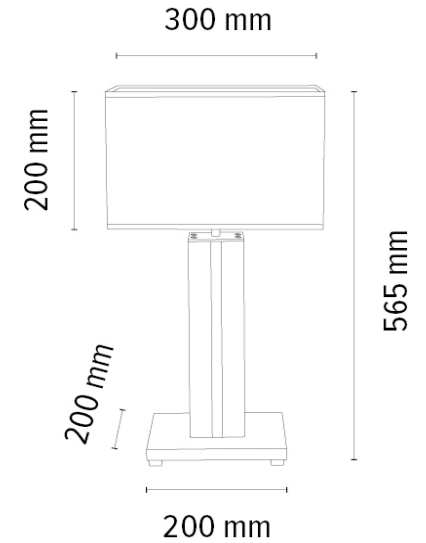

**MADE IN
EUROPE**

7020409211607

FLAME Table lamp 1xE27 Max.40W
1xLED 12V Integrated 4,6W 245lm
3000K

Touch Dimmer

Material: MDF/White Oak Veneer

Cable: Black PVC

Shade: Black Chintz

Touch dimmer