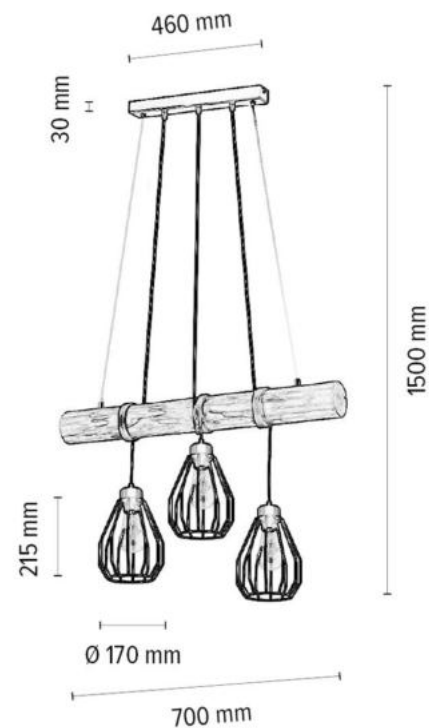

Shade: Black Metal

**MADE IN
EUROPE**

680369351

BELLISSIMO Pendant Lamp 3xE27 Max.60W

Material: Pine Wood/Stained Pine Brown

Metal/Black

Cable: Black PVC

Shade: Black Metal