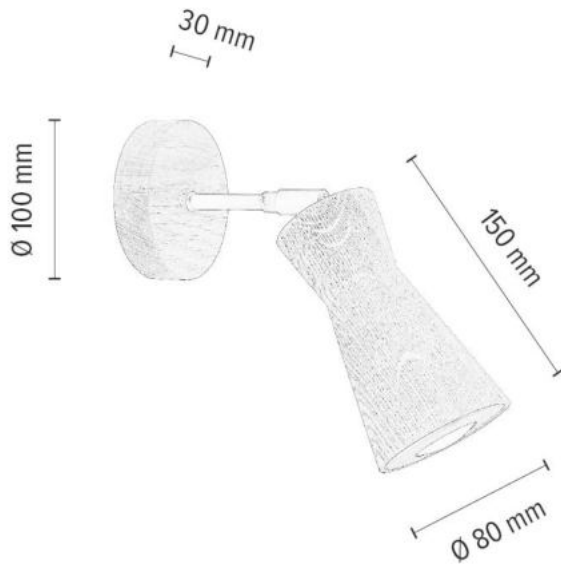

Cable: Black Fabric

**MADE IN
EUROPE**

2017401200000

THORIS Wall Lamp incl. 1xLED 5W

Material: Oak Wood/Oiled Oak

Metal/Black

**MADE IN
EUROPE**

2027401300000