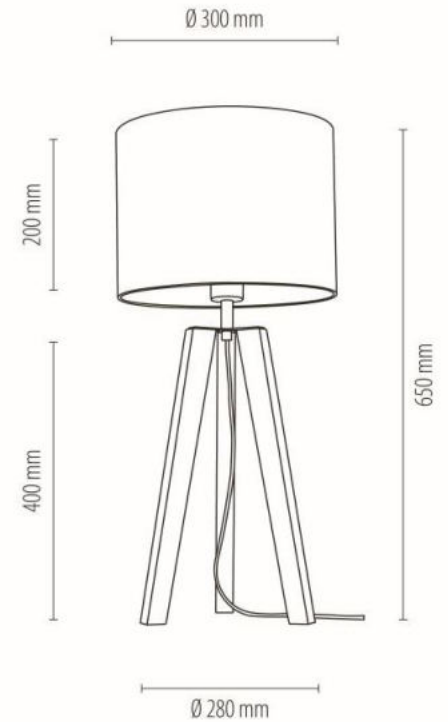

Cable: Black PVC

Shade: Natural Linen with black
ribbon

**MADE IN
EUROPE**

94304074

NEGRO Table Lamp 1xE27 Max.60W

Material: Oak Wood/Oiled Oak

Cable: Black PVC

Shade: Natural Linen with black ribbon