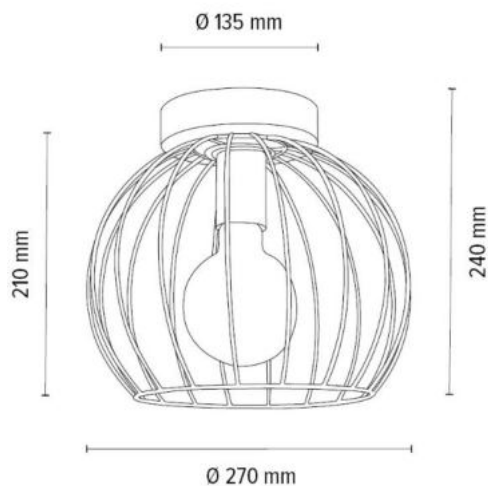

**MADE IN
EUROPE**

2982974

COOP Ceiling/Wall Lamp 1xE27 Max.60W

Material: Oak Wood/Oiled Oak

Shade: Black Metal

You can find other products from the Coop family in the BRITOP Made in EUROPE catalog page 249-265