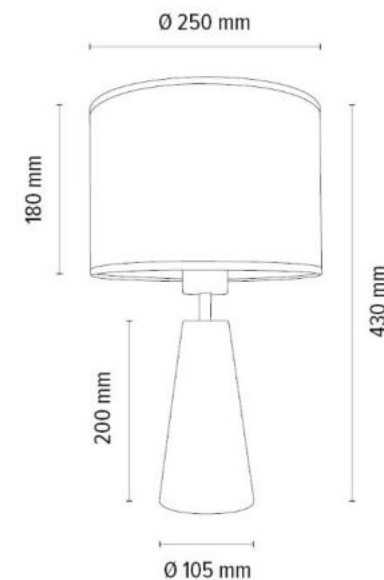

MERCEDES Table lamp 1xE27 Max.40W

Material: Oak Wood/ Oiled Oak

Metal/ Black

Cable: Black Fabric

Shade: Brown-Black-Golden Copter

With black ribbon

**MADE IN
EUROPE**

7017400311537