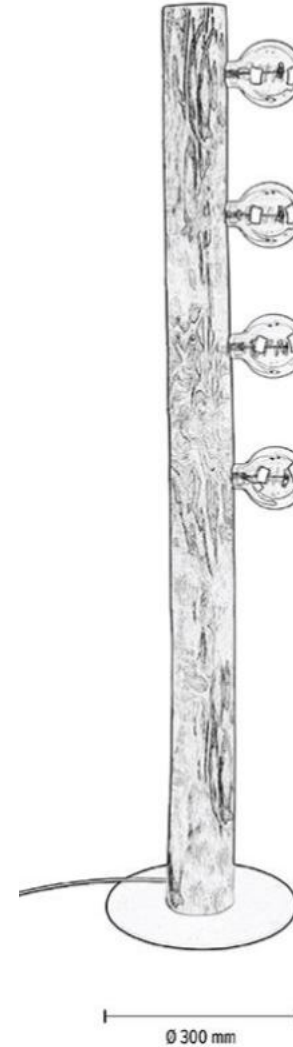

**MADE IN
EUROPE**

63544456

REMUS Floor lamp 4xE27 Max.25W

Material: Pine Wood/Stained Pine Walnut

Metal/Black

Cable: Black PVC