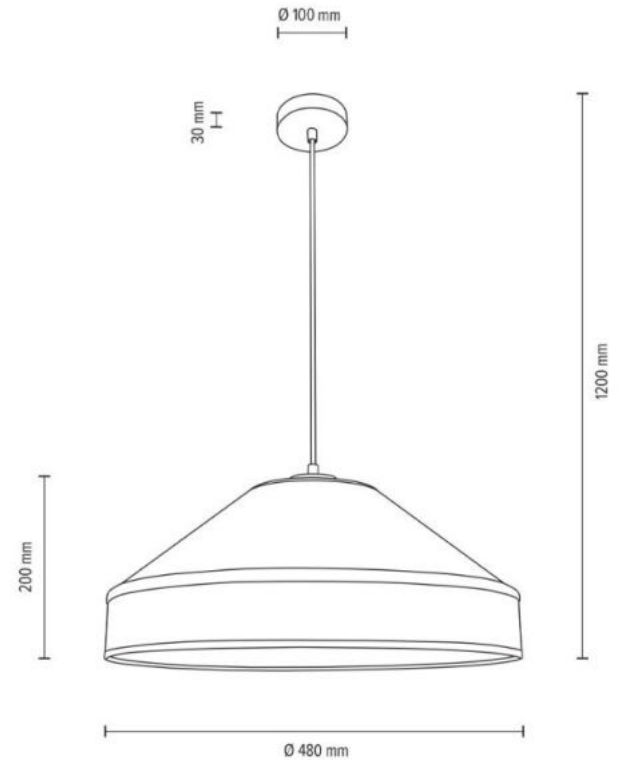

**MADE IN
EUROPE**

16992174

AMIGO Pendant Lamp 1xE27 Max.60W

Material: Oak Wood/Oiled Oak

Cable: Black Fabric

Shade: Beige Linen with black ribbon