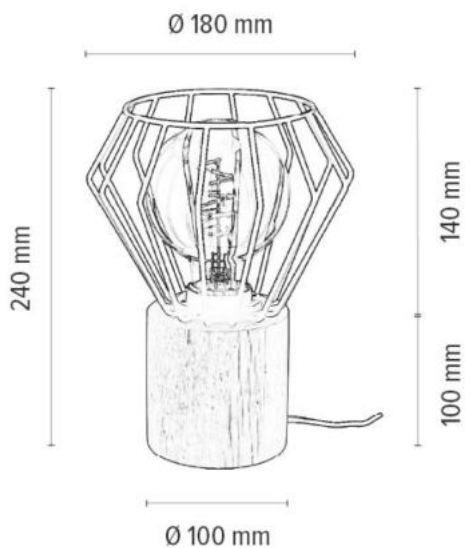

**MADE IN
EUROPE**

7017405231179

VENTIRA Table Lamp 1xE27 max. 25W

Material: Oak Wood/Oiled Oak

Metal/Black

Cable: Black PVC

Shade: Black Metal