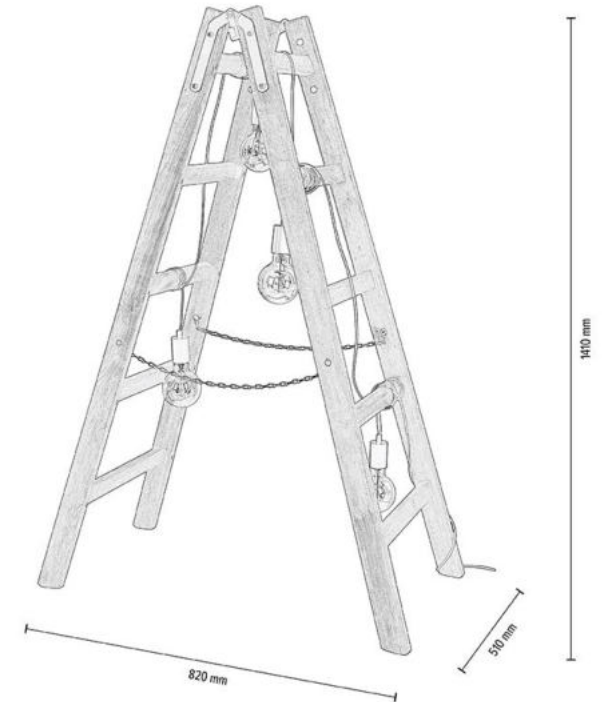

**MADE IN
EUROPE**

1219451

ESKALO Floor lamp 4xE27 Max.15W

Material: Pine Wood/Stained Pine Brown

Cable: Black PVC