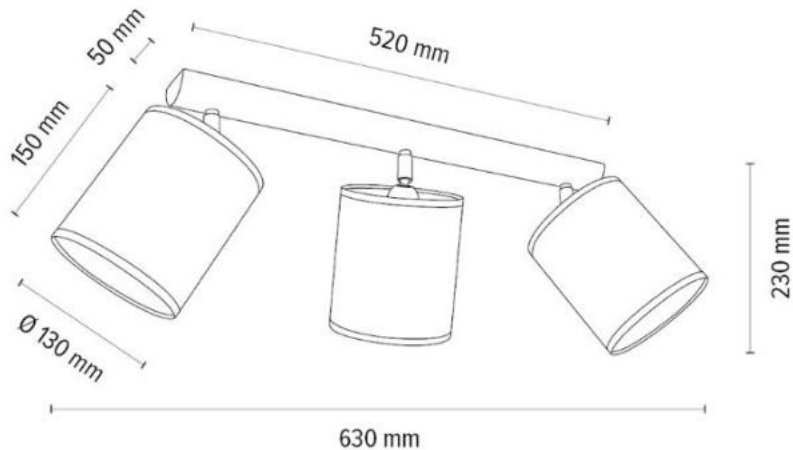

**MADE IN
EUROPE**

2037400511527

BENITA Ceiling Lamp 3xE27 Max.25W

Material: Oak Wood/Oiled Oak

Metal/Chrome

Shade: Cream-Silver Copter