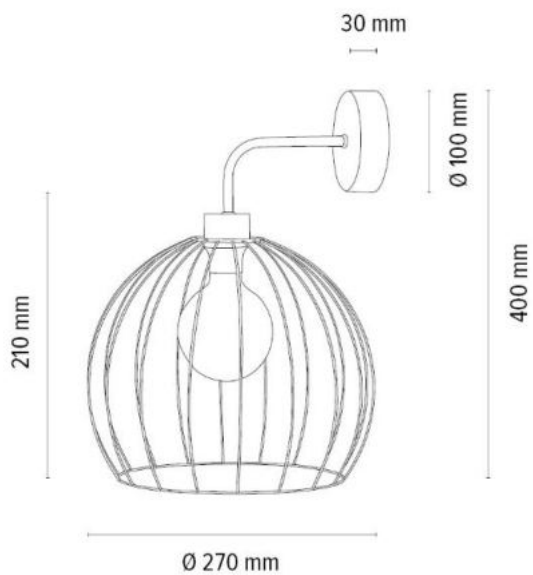

**MADE IN
EUROPE**

28834104

COOP Wall Lamp 1xE27 Max.60W

Material: Metal/Black

Shade: Golden Metal

You can find other products from the Coop family in the BRITOP Made in EUROPE catalog page 249-265