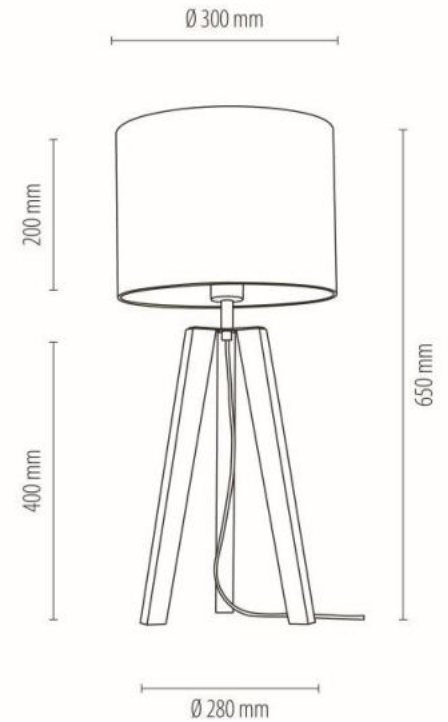

**MADE IN
EUROPE**

7017406511457

BOHO Table Lamp 1xE27 Max.60W

Material: Oak Wood/ Oiled Oak

Metal/Black

Cable: Black PVC

Shade: Beige Linen

**MADE IN
EUROPE**