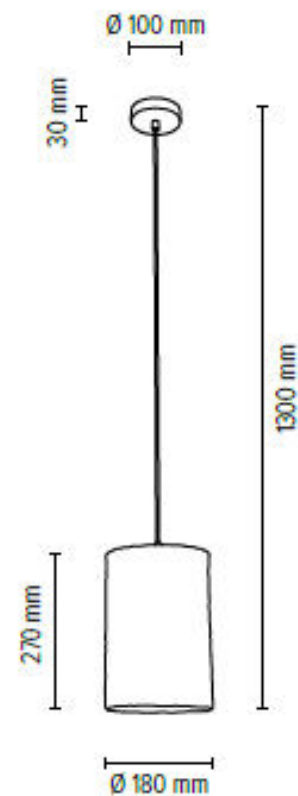

**MADE IN
EUROPE**

1017409710787

BOUCLE Pendant Lamp 1xE27 Max.25W

Material: Oak Wood/Oiled Oak

Cable: Transparent PVC

Shade: White Boucle PET fabric

**MADE IN
EUROPE**

1037409810787