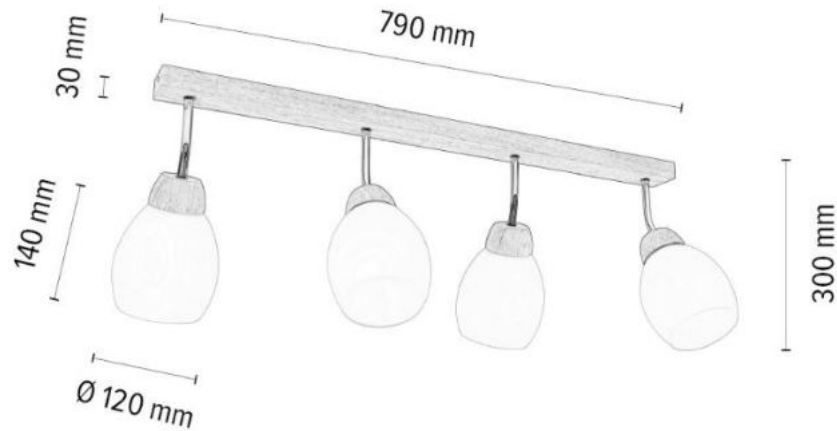

Shade: White Glass

**MADE IN
EUROPE**

2047404120883

PISA Ceiling Lamp 4xE27 Max.60W

Material: Oak Wood/Oiled Oak

Metal/Chrome

Shade: White Glass

**MADE IN
EUROPE**