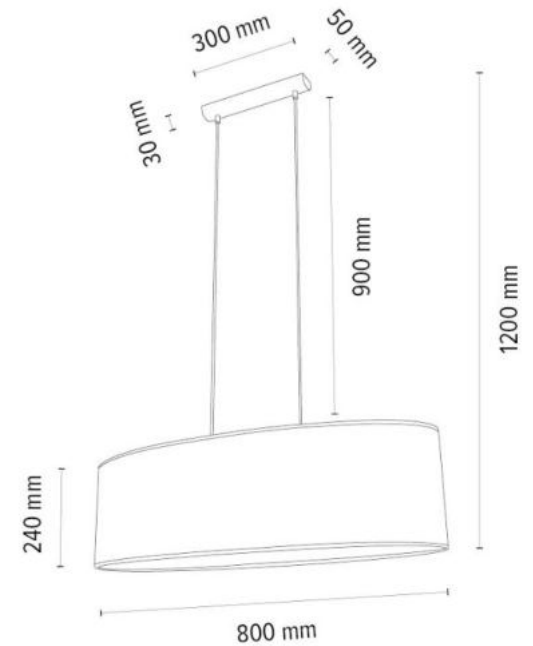

**MADE IN
EUROPE**

1027400411540

MERCEDES Pendant Lamp 2xE27 Max.40W

Material: Oak Wood/Oiled Oak

Cable: Black Fabric

Shade: Brown-Gold Copter with black ribbon