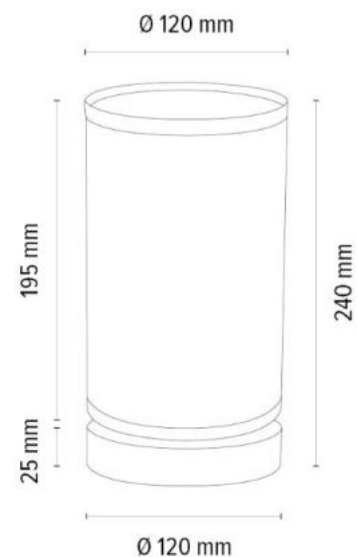

**MADE IN
EUROPE**

7560174

PURO Table Lamp 1xE27 Max.25W

Material: Oak Wood/Oiled Oak

Cable: Transparent PVC

Shade: White Chintz