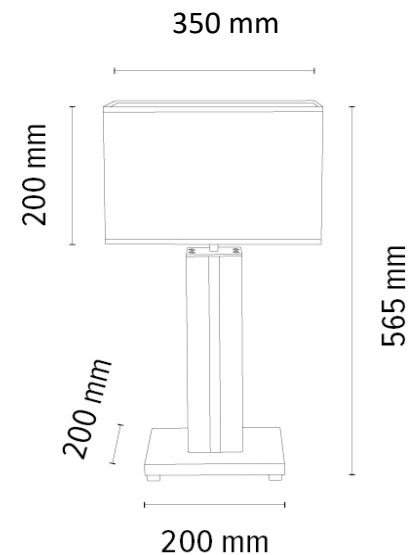

MILANO Table lamp 1xE27 Max.40W

Material: MDF/Oak Veneer

Cable: Black PVC

Shade: Beige Linen

Touch dimmer

You can find other products from the Flame family in the BRITOP Made in EUROPE catalog page 186-179