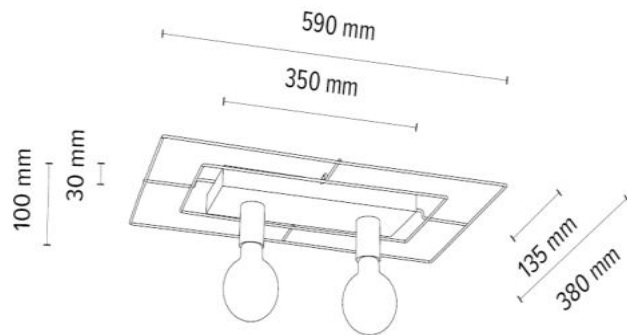

**MADE IN
EUROPE**

919405274

CHESTER Ceiling/Wall Lamp 1xE27 Max. 60W

Material: Oak Wood/Oiled Oak

Black Metal