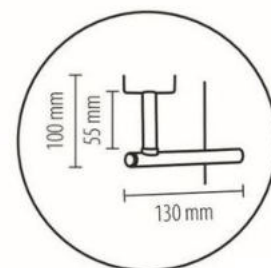

**MADE IN
EUROPE**

67191974

BOHO Wall Lamp with switch 1xE27 Max.25W

Material: Oak Wood/Oiled Oak

Metal/Black

Shade: Beige Linen with black ribbon

You can find other products from the family in the BRITOP Made in EUROPE catalog page 430-432, 635-643