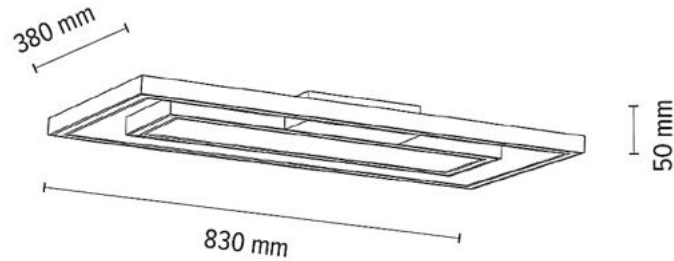

**MADE IN
EUROPE**

4027402200000

RAMME BLACK Ceiling/Wall Lamp 2xLED
Samsung 24V Integrated 57W 8176lm
3000K

Material: Oak Wood/Oiled Oak

Metal/Black

Klick&Dim