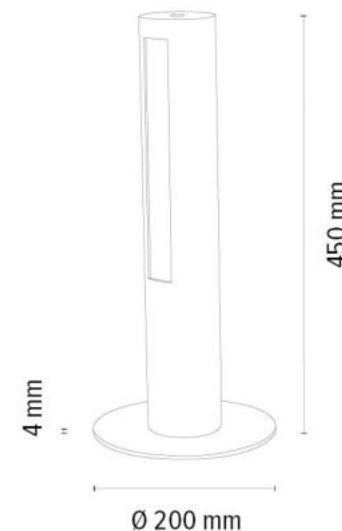

7017401200000

CONOR Table Lamp 1xLED Samsung
24V Integrated 9W 1290lm 3000K

Material: Oak Wood/Oiled Oak

Metal/Black

Cable: Black PVC

Touch Dimmer

Touch dimmer

**MADE IN
EUROPE**