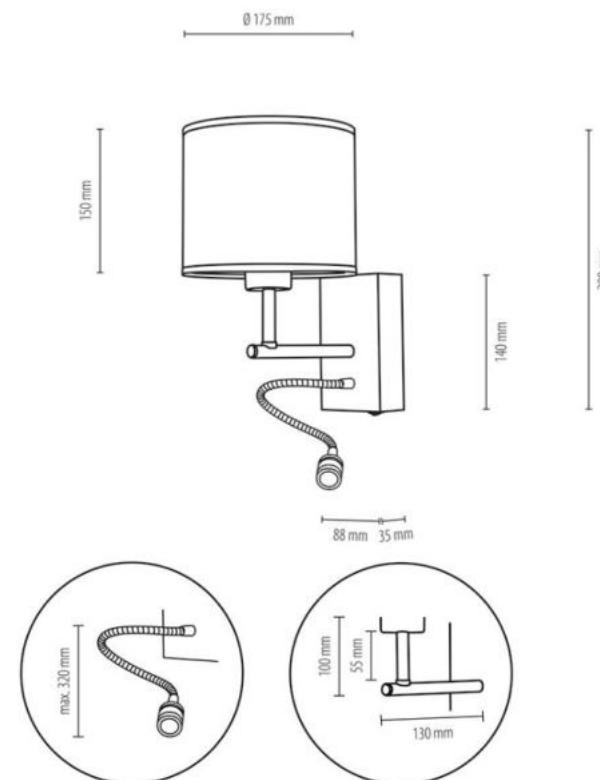

**MADE IN
EUROPE**

67291974

BOHO Wall Lamp with swich 1xE27 Max.25W
1xLED Integrated 2,5W Ra90 110lm 4000K

Material: Oak Wood/Oiled Oak

Metal/Black

Shade: Beige Linen with black ribbon

Includes movable reading arm