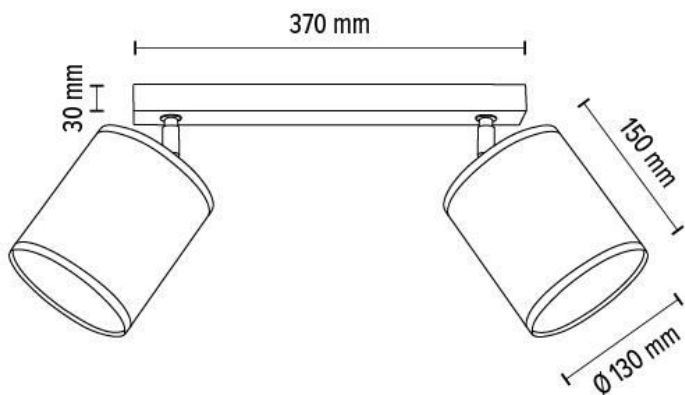

**MADE IN
EUROPE**

66791274

BOHO Ceiling lamp 2xE27 Max.25W

Material: Oak Wood/Oiled Oak

Shade: Beige Linen with black ribbon

You can find other products from the Boho family in the BRITOP Made in EUROPE catalog page 424-439