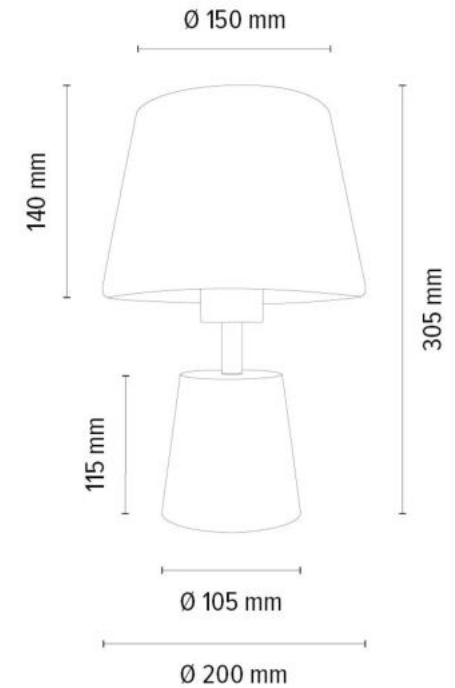

**MADE IN
EUROPE**

7017403011413

KONUS Table Lamp 1xE27 Max.25W

Material: Oak Wood/Oiled Oak

Metal/Satin

Cable: Transparent PVC

Shade: Grey Chintz