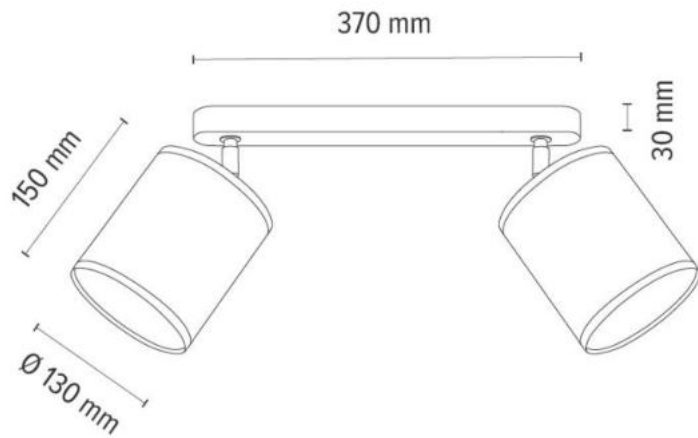

ZELLUS Wall/Ceiling lamp 1xE27 Max.25W

Material: Oak Wood/Oiled Oak

Shade: **White Cellulose Eco**

**MADE IN
EUROPE**

2027404711451

ZELLUS Ceiling Lamp 2xE27 Max.25W

Oak wood/Oiled Oak

Shade: **White Cellulose Eco**