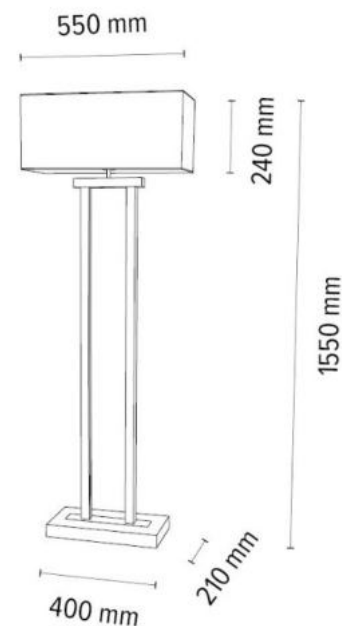

HAKON Floor lamp 1xE27 Max.40W

2xLED Samsung 24V Integrated

36W 5166lm 3000K

Material: Oak Wood/Oiled Oak

Cable: Black Fabric

Shade: Beige Linen

Touch Dimmer

Touch dimmer