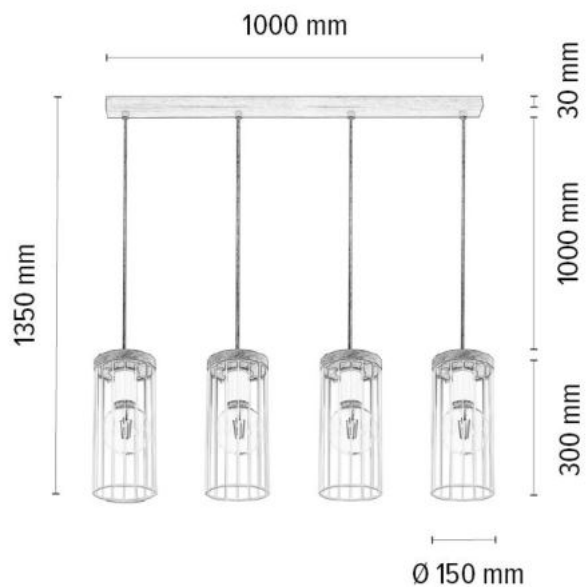

**MADE IN
EUROPE**

1047406730077

TIMEO Pendant Lamp 4x E27 Max.60W

Material: Oak Wood/Oiled Oak

Cable: Transparent PVC

Shade: White Metal

You can find other products from the Timeo family in the BRITOP Made in EUROPE catalog page 223-233