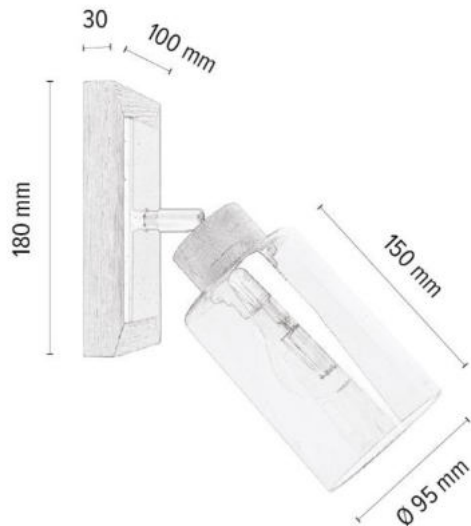

**MADE IN
EUROPE**

BSG005

BELLA Wall lamp 1xE27 max. 60W

Material: Oak Wood/Oiled Oak

Metal/White

Shade: Smoky Glass