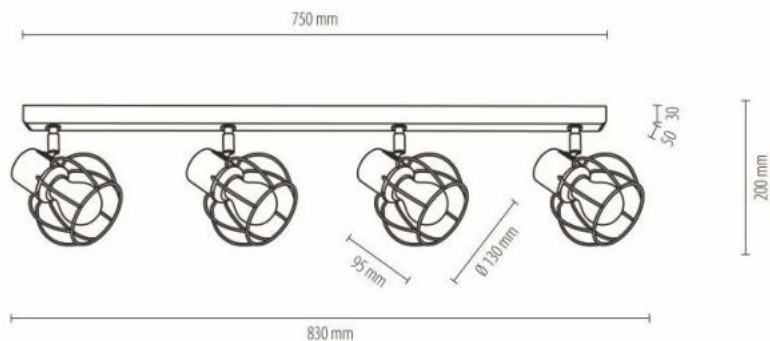

**MADE IN
EUROPE**

2047411631186

PHIPHI Ceiling lamp 4xE27 Max.25W

Material: Oak Wood/Oiled Oak

Shade: Black Metal

You can find other products from the PHIPHI family in the BRITOP Made in EUROPE catalog page 270-273