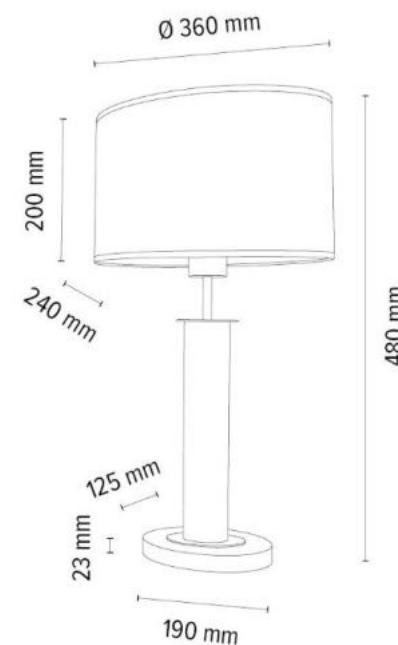

MERCEDES Table lamp 1xE27 Max.40W

Material: Oak Wood/ Oiled Oak

Metal/ Black

Cable: Black Fabric

Shade: Brown-Black-Golden Copter

With black ribbon

**MADE IN
EUROPE**

7017400411539