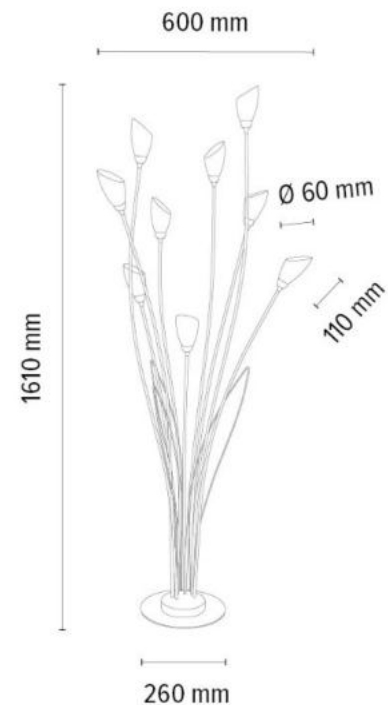

**MADE IN
EUROPE**

6090202720037

GLORIOSA Floor lamp 9xG9 Max.6W LED

Material: Metal/White

Cable: Transparent PVC

Shade: White Glass