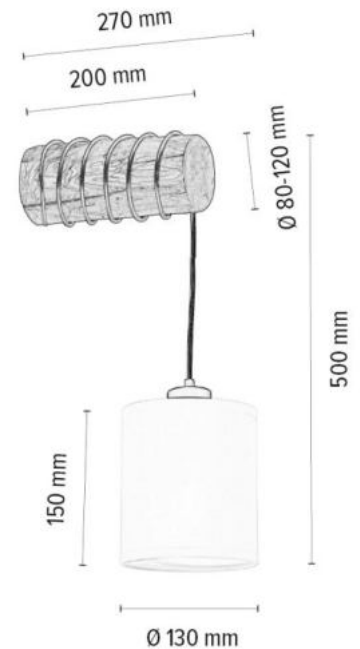

**MADE IN
EUROPE**

68869151

TRENO Wall lamp 1xE27 Max.25W

Material: Pine Wood/Stained Pine Brown

Metal/Black

Cable: Black PVC

Shade: Beige Linen

**MADE IN
EUROPE**