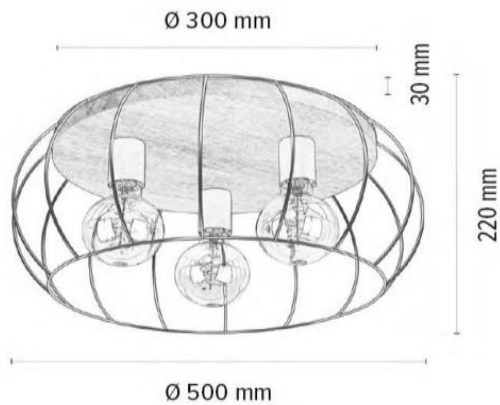

**MADE IN
EUROPE**

919410374

CHESTER Ceiling/Wall Lamp 3xE27 Max.60W

Material: Oak Wood/Oiled Oak

Shade: Black Metal