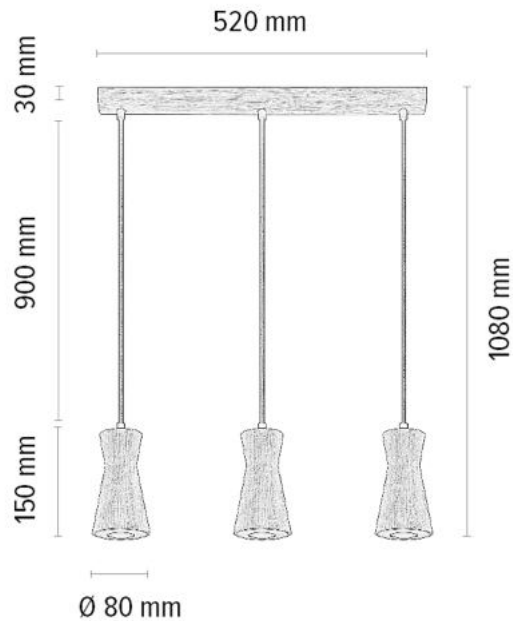

**MADE IN
EUROPE**

1037405800000

THORIS Pendant Lamp incl. 3xLED 5W

Material: Oak Wood/Oiled Oak

Metal/Black

Cable: Black Fabric