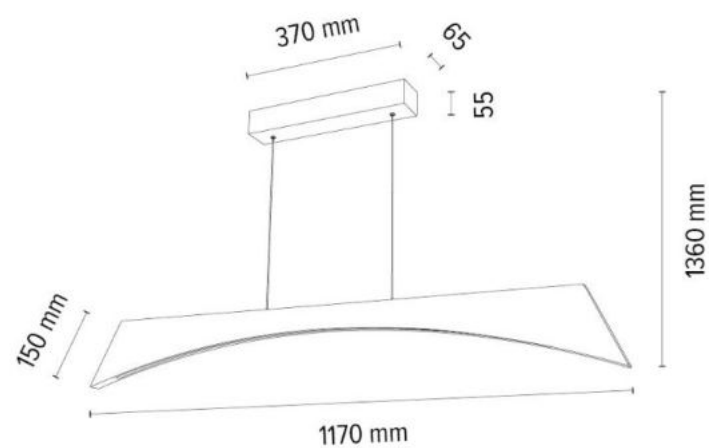

Material: Oak wood/Oiled Oak

Metal/Black

Cable: Transparent

Adjustable Suspension Height

Touch Dimmer

Touch dimmer

**MADE IN
EUROPE**

6017401900000