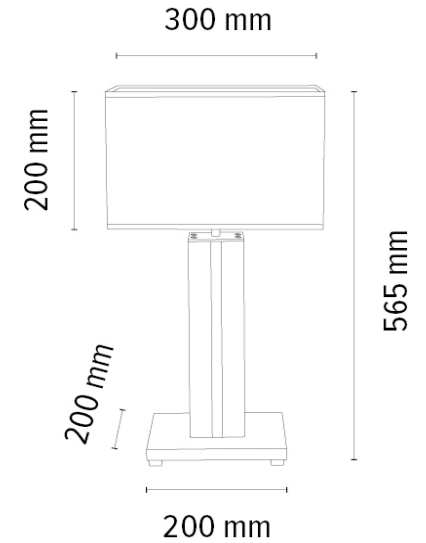

You can find other products from the Flame family in the BRITOP Made in EUROPE catalog page 186-179