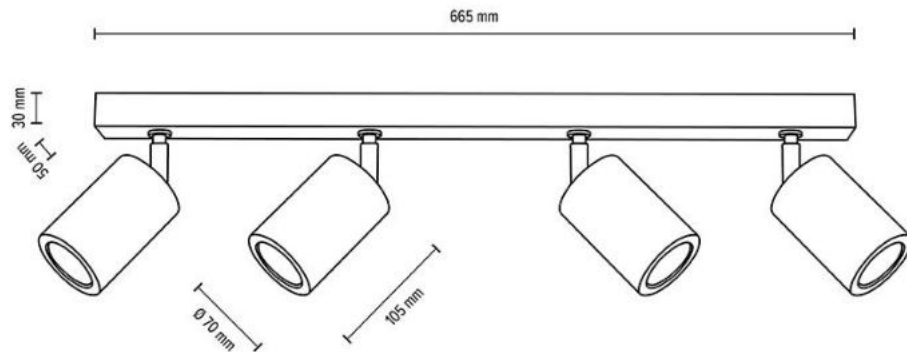

**MADE IN
EUROPE**

3914174

**Matti Wall Lamp Incl.4xGU10 Max.5W Ra90
320lm 2700K**

Material: Oak Wood/Oiled Oak

Metal/Black