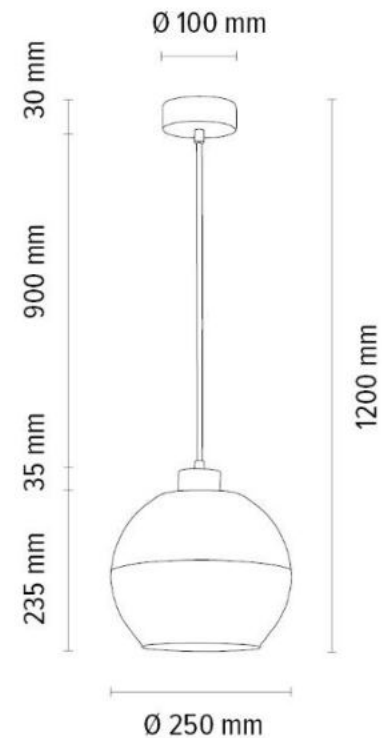

**MADE IN
EUROPE**

1017406921511

LINEA Pendant lamp 1xE27 Max.60W

Material: Oak Wood/ Oiled Oak

Cable: Transparent PVC

Shade: Frosted Glass