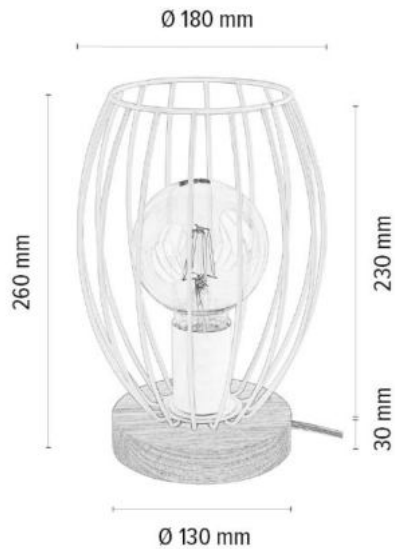

**MADE IN
EUROPE**

7017402831173

GUNNAR Table lamp 1xE27 Max.25W

Material: Oak Wood/Oiled Oak

Cable: Transparent PVC

Shade: White Metal

**MADE IN
EUROPE**

7017402730084