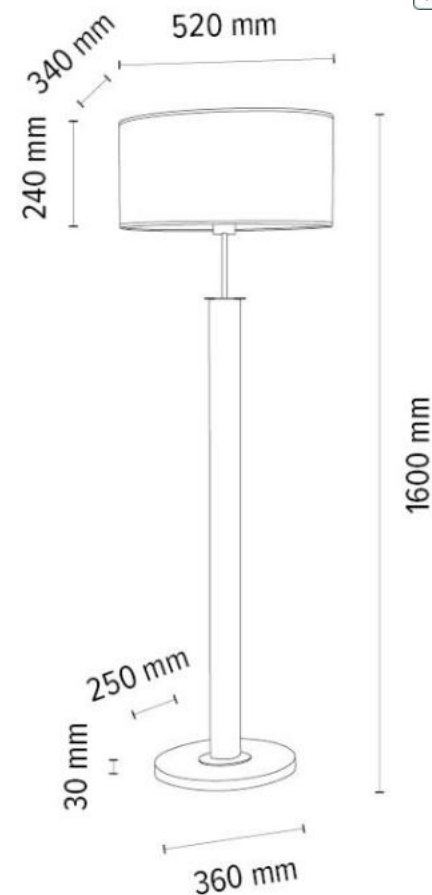

**MADE IN
EUROPE**

6017400211534

MERCEDES Floor lamp 1xE27 Max.60W

Material: Oak Wood/ Oiled Oak

Metal/ Satin

Cable: Anthracite PVC

Shade: White Copter