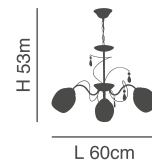

77-2151-26
KS1288P-21-1BK
1xE27, max 60W,
230V

77-2150-41
KS1288W-21-1BK
1xE27, max 60W,
230V

Classic

77-8084-70

77-8083-52

Ferrow

Metal Chrome Pendant,
White Opal Glass, Crystal Details

77-8084-70
KQ 2221/5
5xE27, max 60W, 230V