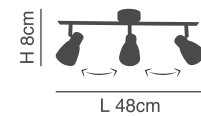

77-3545-37
SE 139-C3
3xE14, max 40W, 230V