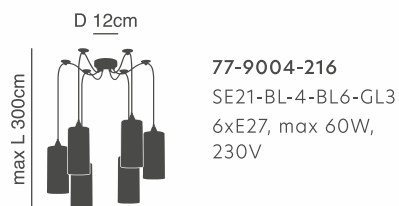

Adept Tube

Black Matt Pendant White Glass