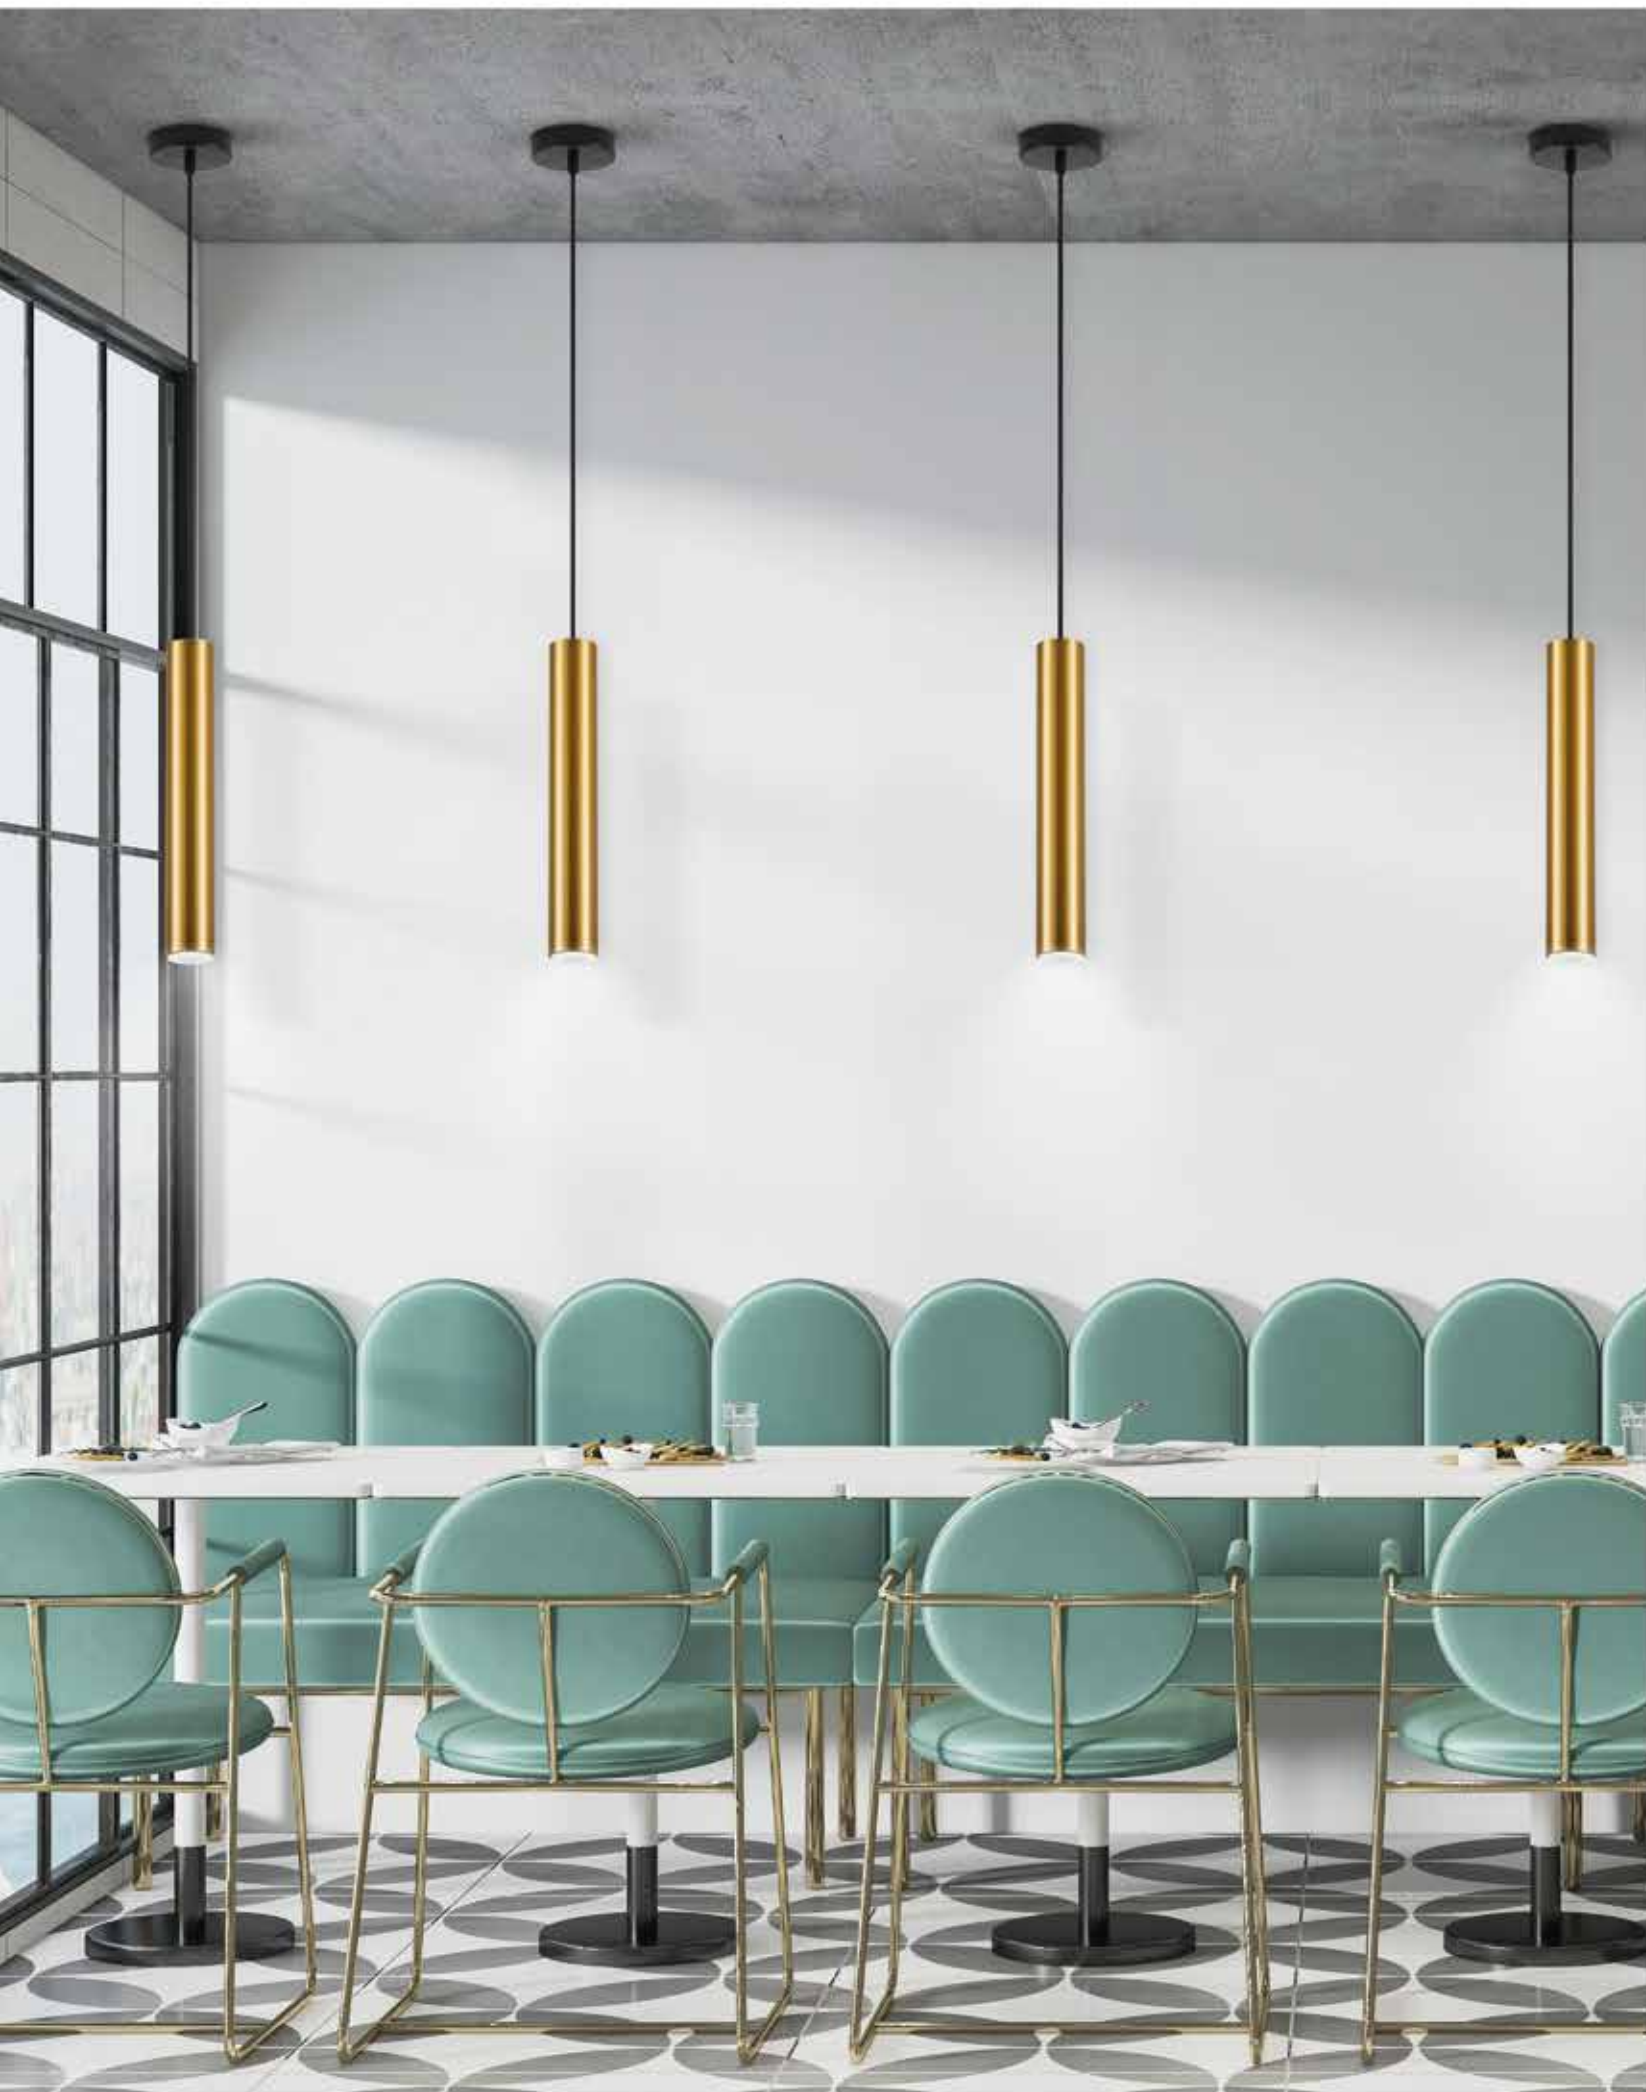

77-8269-30 / GU10

77-8270-42 / GU10

Adept Tube

Nickel Matt, Black
and Gold Matt Pendant

Includes E27
to GU10 adapter:

D 10cm	77-8268-40	
	77-8269-30	
	77-8270-42	
max H 300cm	1xE27/GU10, max 60W, 230V	
D 5,5cm		