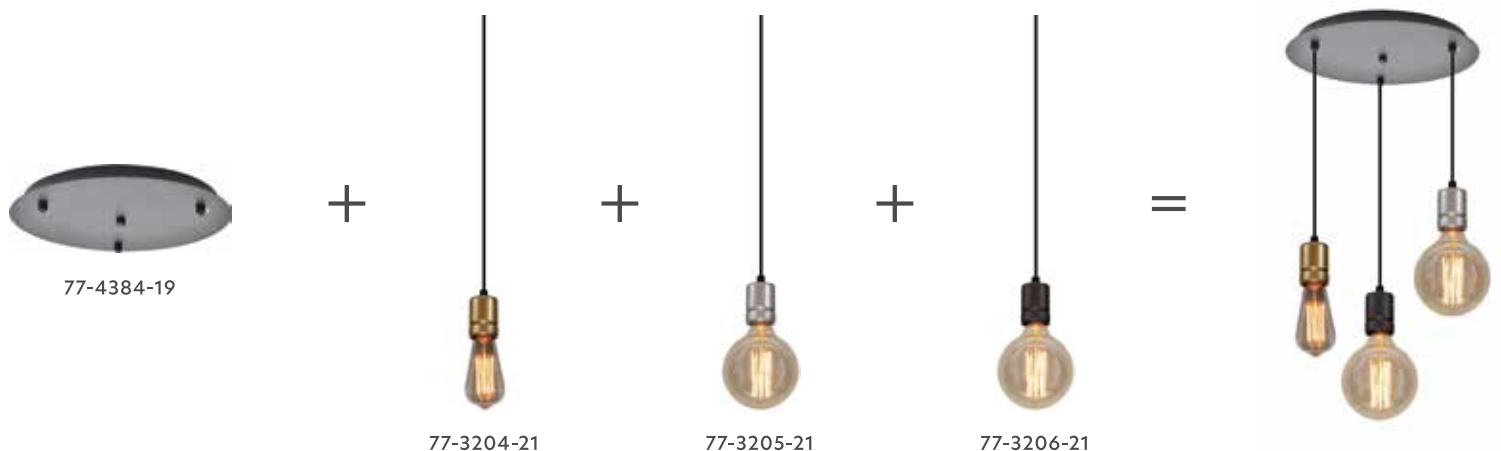

85cm

77-4385-29 - CH ●

77-4387-15 - BL ●

Lighting Combination Proposal

Create your own set

D 35cm
 max H 150cm

 77-4382-30
 +
 77-3205-21 x 3

D 40cm
 max H 150cm