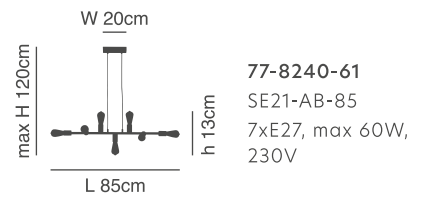

Cody
Antique Brass
Black Metal Pendant