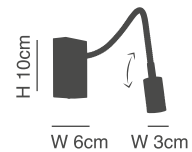

77-3522-21
SE 125 -1A
LED,3watt, 230V