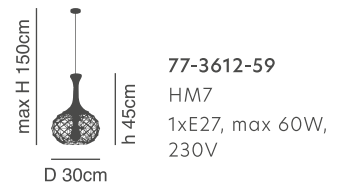

Ballinad - Rep

Black metal pendant with natural rope.