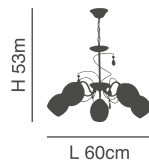

77-2151-26
KS1288P-21-1BK
1xE27, max 60W,
230V

77-2150-41
KS1288W-21-1BK
1xE27, max 60W,
230V

Classic

77-8084-70

77-8083-52

Ferrow

Metal Chrome Pendant,
White Opal Glass, Crystal Details

77-8084-70
KQ 2221/5
5xE27, max 60W, 230V