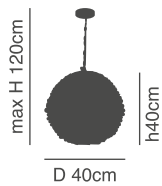

Brown Rope Pendant
Black Metal Grid

77-3601-66

77-3603-40

Ball Talk - Mors

Luminaire with black metal and brown rope.

77-3601-66
P001
1xE27, max 60W,
230V

77-3603-40
P003
1xE27, max 60W,
230V

77-3604-44