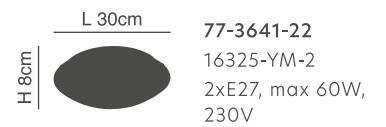

Talin

Embossed White Glass
Chrome Suspension