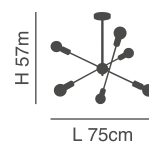

77-8093-49
KQ 2629/6
6xE27, max 60W, 230V