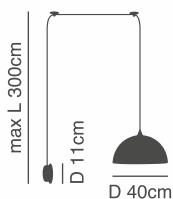

77-8889-52
SE21-BL-B10-BL1W-MS40
1xE27, max 60W,
230V