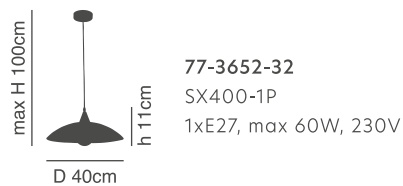

Talin

Embossed White Glass
Chrome Suspension