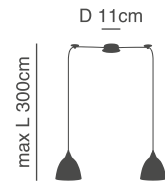

77-9043-35
SE21-BL-B10-BL1W-MS2
1xE27, max 60W,
230V

77-9044-61
SE21-BL-B10-BL2-MS2
2xE27, max 60W,
230V