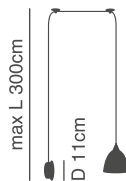

77-9043-35
SE21-BL-B10-BL1W-MS2
1xE27, max 60W,
230V