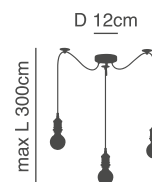

77-8690-63
SE21-BR-10-BL3
3xE27, max 60W, 230V