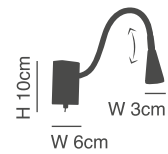

W 11cm

77-3515-32
SE-126 -1AN
LED, 3W, 230V

77-3589-21

77-3590-21

77-3522-21

Cable - Elina

Black, White and Nickel Mat Reading Lights
Adjustable Arm & Switcher

max L 44cm