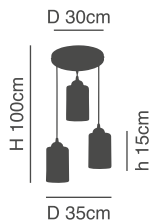

77-8201-67

Smog
Pendant Smoked Glasses
Metal Black

Includes hanging set:

D 10cm

77-8200-29
KQ 8877-1
E27, max 60W,
230V

77-8202-90
KQ 8877-3A
3xE27, max 60W,
230V

77-8201-67
KQ 8877-3
3xE27, max 60W,
230V

Industrial