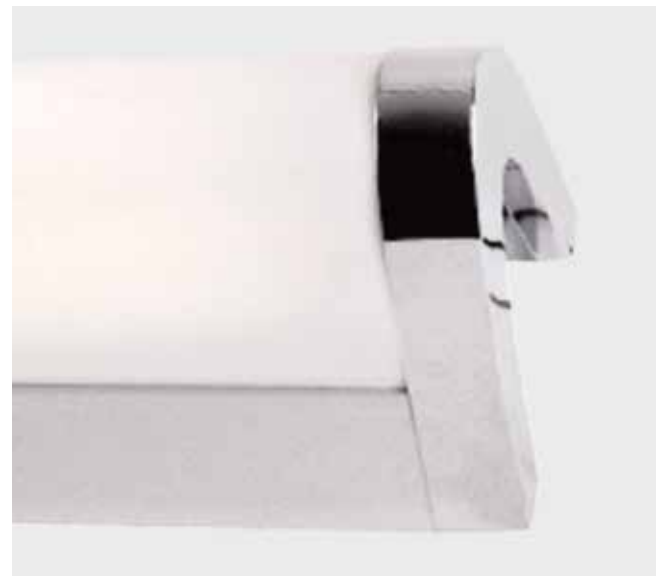

Alfa

Chrome wall lamp
with acrylic cover