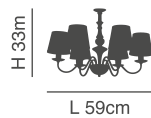

Belo
Metal White Pendant
White Fabric Shade

77-8086-124
KQ 2576/6
6xE14, max 60W, 230V