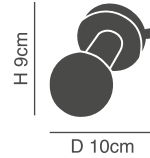

Tolo

Black and White Mat Base
With Brass Bronze

77-3541-12
SE 138-WH
1xE27, max 60W,
230V