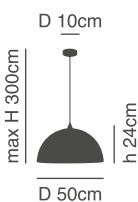

77-8721-75
SE21-BL-B10-MS50
1xE27, max 60W,
230V