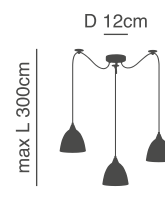

77-9046-87
SE21-BL-B10-BL3-MS2
3xE27, max 60W,
230V