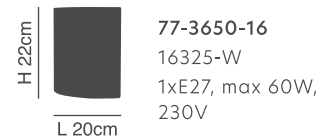

Talin

Embossed White Glass
Chrome Suspension