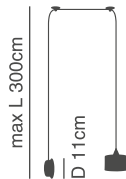

77-9035-35
SE21-BL-B10-BL1W-MS1
1xE27, max 60W,
230V