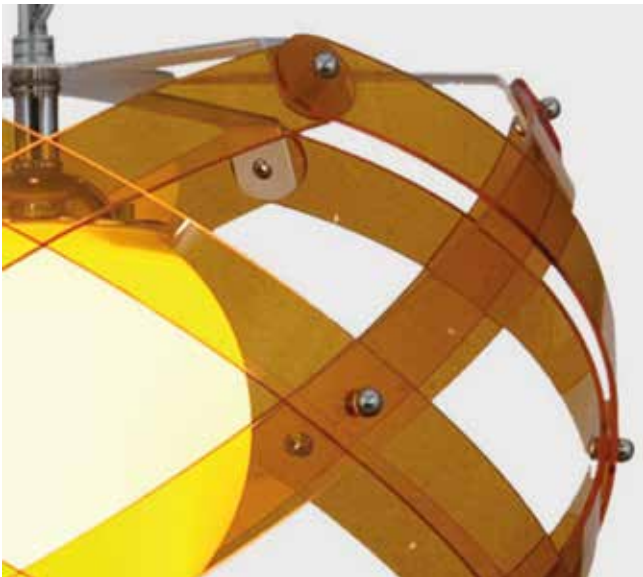

Nefeli

Acrylic orange pendant.
Chrome suspension.

77-1538-39
MD088/3201BS
1xE27, max 60W, 230V

77-1540-32
MD088/3202A
1xE27, max 60W, 230V

Acrylic Fan

Acrylic orange pendant.
Metal chrome suspension.

77-1795-56
MD6135BL-AB
1xE27, max 60W, 230V