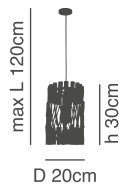

77-3602-62

77-3600-49

Fusta - Kotel - Takke
Handmade Wooden Pendants

77-3602-62
P005
1xE27, max 60W,
230V

77-3604-44
P019
1xE27, max 60W,
230V

77-3600-49
P010
1xE27, max 60W,
230V

77-1538-39

77-1540-32