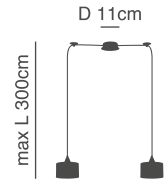

77-9035-35
SE21-BL-B10-BL1W-MS1
1xE27, max 60W,
230V

77-9036-61
SE21-BL-B10-BL2-MS1
2xE27, max 60W,
230V