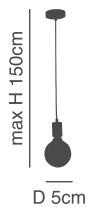

Beretta

Gold, Chrome, Black and Copper Pendants
Black Fabric Cable

1xE27, max 60W, 230V

- 77-3204-21 | ART2000/1-GO ●
- 77-3205-21 | ART2000/1-CH ●
- 77-3206-21 | ART2000/1-BL ●
- 77-3207-21 | ART2000/1-CO ●