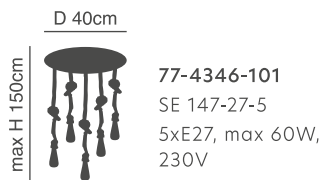

Maya

Natural Rope Pendant