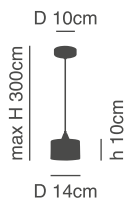

77-9037-26
SE21-BL-B10-MS1
1xE27, max 60W,
230V