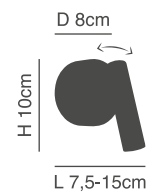

77-3517-23
SE-127-1AN
LED, 1xE27, 3W, 230V

77-3518-25
SE-127-1AB
LED, 1xE27, 3W, 230V