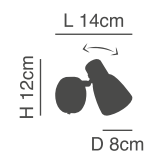

77-3544-24

77-3543-13

Softy

Nickel Matt Spotlight
Frosted White Glass

77-3545-37
SE 139-C3
3xE14, max 40W, 230V

77-3544-24
SE 139-C2
2xE14, max 40W, 230V

77-3543-13
SE 139-C1
1xE14, max 40W, 230V

77-3538-27