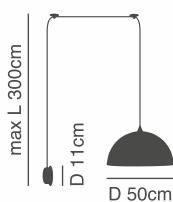

77-8890-86
SE21-BL-B10-BL1W-MS50
1xE27, max 60W,
230V