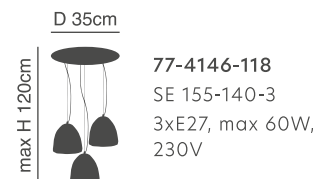

Joy

Gray cement pendant.