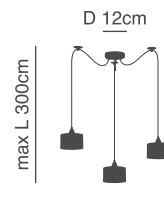

77-9038-87
SE21-BL-B10-BL3-MS1
3xE27, max 60W,
230V