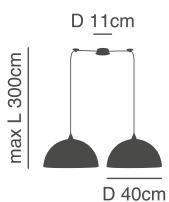

77-8720-104
SE21-BL-B10-BL2-MS40
2xE27, max 60W,
230V