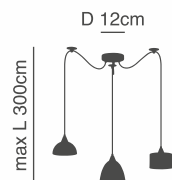

77-8959-86
SE21-BL-B10-BL3-MS12
3xE27, max 60W,
230V