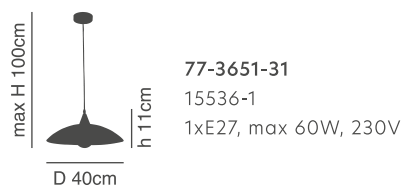

Seher

Embossed White Glass
Chrome Suspension