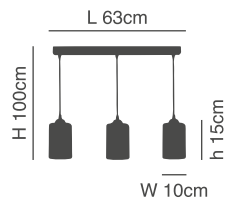

77-8201-67
KQ 8877-3
3xE27, max 60W,
230V