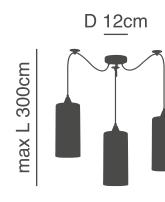

77-9001-111
SE21-BL-4BL3-GL3
3xE27, max 60W,
230V