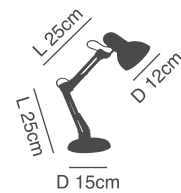

Pol

Metal Black Outside. Wooden Details.
Metal White. Wooden Details.

77-4499-31
YQ-4004
1xE27, max 40W

77-4500-31
YQ-4004
1xE27 max 40W

Clark

Metal Black Table Lamp.
Metal White Table Lamp.

77-4493-20
YQ-2811
1xE27 max 40W 230V