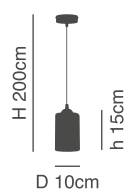

Smog
Pendant Smoked Glasses
Metal Black

Includes hanging set:

D 10cm

77-8200-29
KQ 8877-1
E27, max 60W,
230V