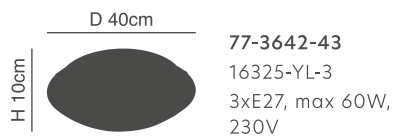

Talin

Embossed White Glass
Chrome Suspension