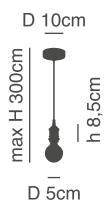

77-8247-18
SE21-BR-10
1xE27, max 60W, 230V