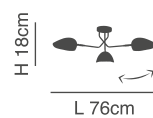

77-8103-100

77-8102-63

Elia
Metal Black Ceiling
Antique Bronze

77-8103-100
KQ 2759/5
5xE14, max 60W,
230V

77-8102-63
KQ 2759/3
3xE14, max 60W,
230V

77-3535-65

77-3536-51

77-8240-61