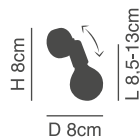

77-3537-13
SE 137-1AN
1xE27, max 60W,
230V