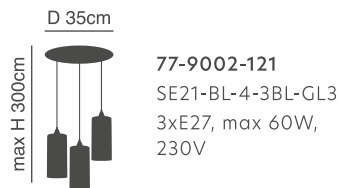

Adept Tube

Black Matt Pendant White Glass