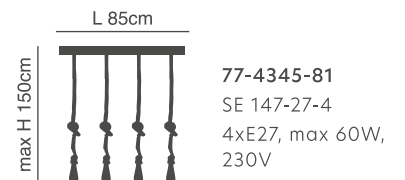

Maya

Natural Rope Pendant