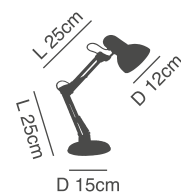

Pol

Metal Black Outside. Wooden Details.
Metal White. Wooden Details.

77-4499-31
YQ-4004
1xE27, max 40W

77-4500-31
YQ-4004
1xE27 max 40W

Clark

Metal Black Table Lamp.
Metal White Table Lamp.

77-4493-20
YQ-2811
1xE27 max 40W 230V