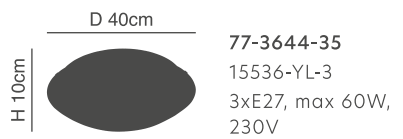

Seher

Embossed White Glass
Chrome Suspension