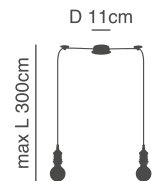

77-8691-45
SE21-BR-10-BL2
2xE27, max 60W, 230V