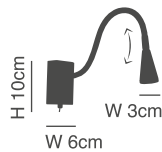

77-3590-21
SE 124 -1AW
LED,3watt, 230V

max L 37cm