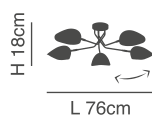

Elia
Metal Black Ceiling
Antique Bronze

77-8103-100
KQ 2759/5
5xE14, max 60W,
230V