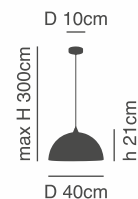

77-8717-42
SE21-BL-B10-MS40
1xE27, max 60W,
230V