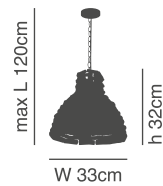

Brown Rope Pendant
Black Metal Grid

77-3601-66

77-3603-40

Ball Talk - Mors

Luminaire with black metal and brown rope.

77-3601-66
P001
1xE27, max 60W,
230V

77-3603-40
P003
1xE27, max 60W,
230V

77-3604-44