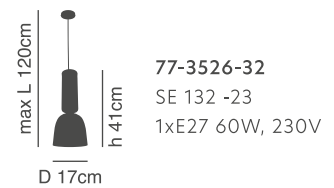

77-3525-27

77-3526-32

Beth - Base

Metal pendant
in different colours.

Blom

Aluminium Pendant Lamp Mat
White Outside Mat White Inside

77-2182-63
PD127-1B
1XE27, 60W, 230V

77-3639-50