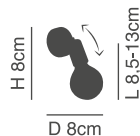

77-3539-10
SE 137-1AW
1xE27, max 60W,
230V