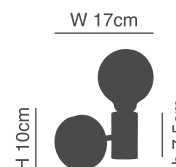

77-8253-22
SE21-BL-16
1xE27, max 60W,
230V

77-8252-26
SE21-GM-16
1xE27, max 60W,
230V