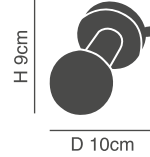

77-3542-12
SE 138-BK
1xE27, max 60W,
230V