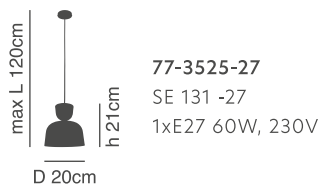

Beth - Base

Metal pendant
in different colours.