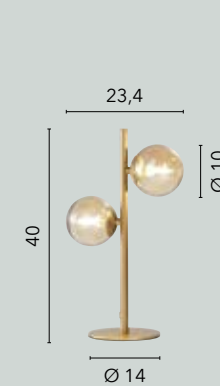

I-HONEY-S16
8031414891979
16xG9 LED
x2 attachment mounting

I-HONEY-L2-NER
8031414888658

I-HONEY-L2
8031414874705
2xG9 LED