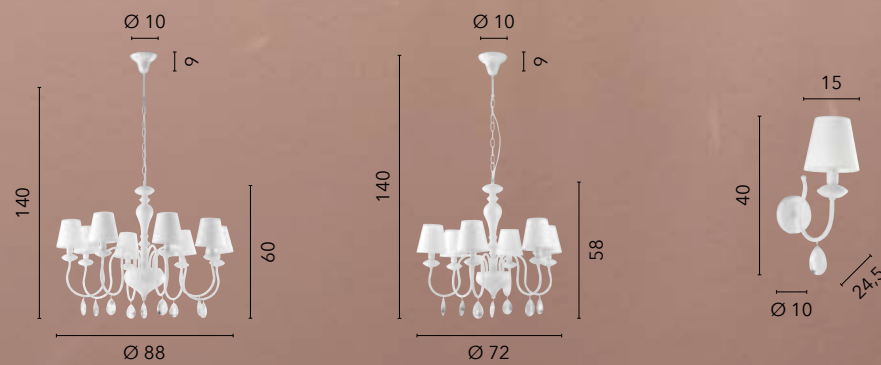

ARTHUR

/ Collezione in metallo bianco con cristalli K9 e paralumi effetto bianco.

/ White metal collection with K9 crystals and white effect lampshades.

I-ARTHUR/8
8031414863297
8xE14

I-ARTHUR/6
8031414863099
6xE14

I-ARTHUR/AP1
8031414863105
1xE14