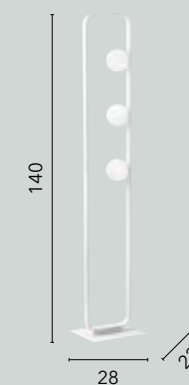

I-ROXY-PT3
8031414868766
3xG9 LED