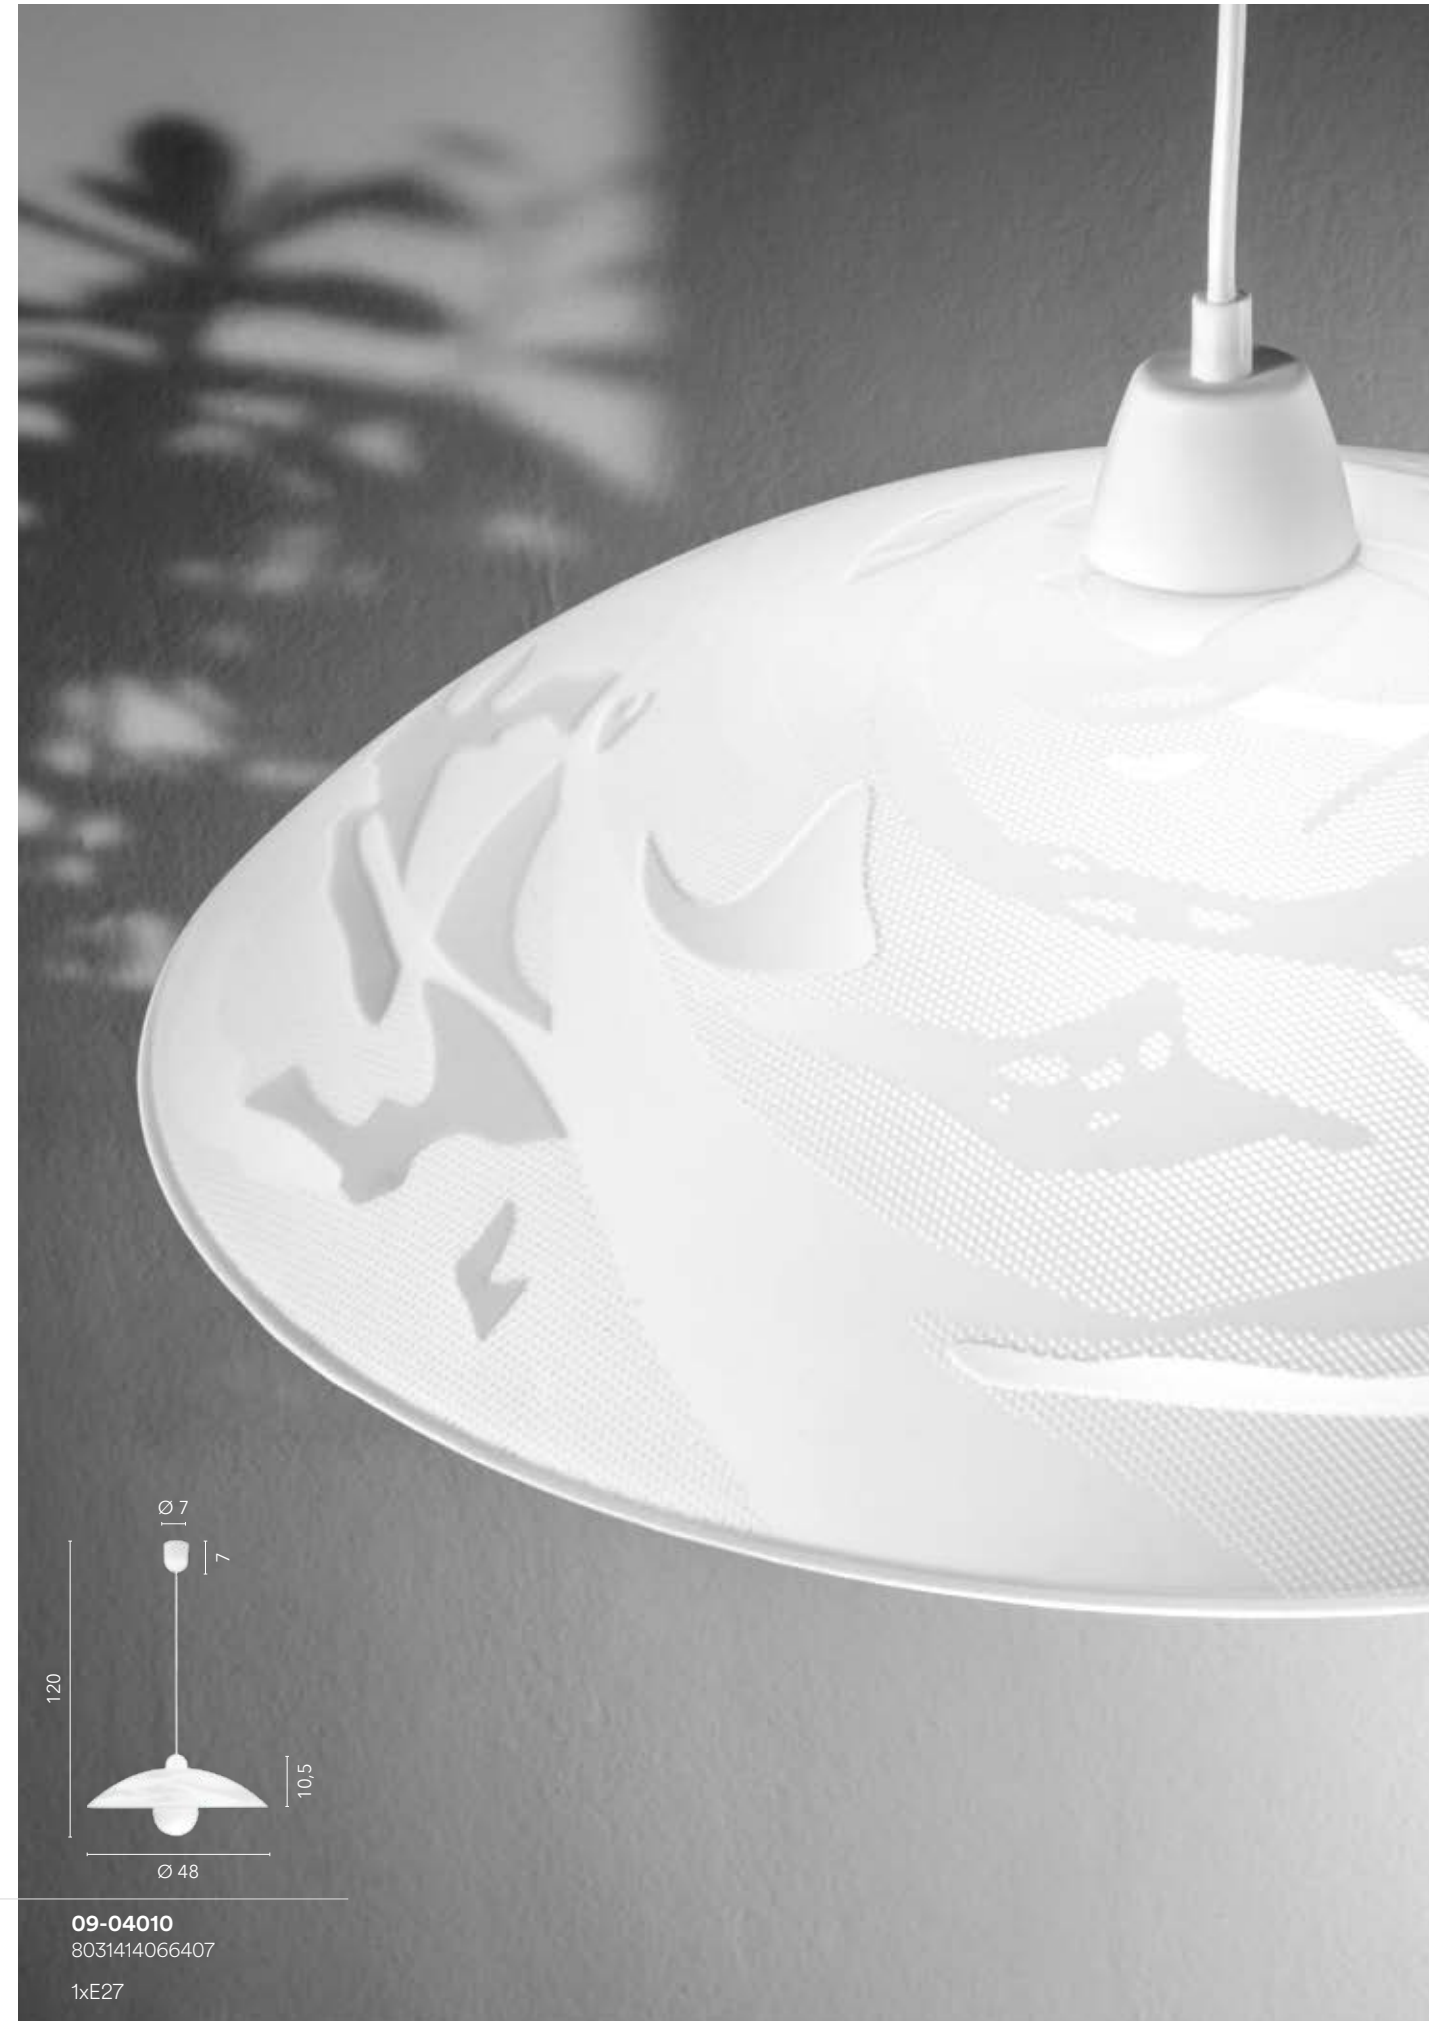

ALABASTRO

/ Sospensione singola in vetro curvato effetto alabastro con pendel in plastica bianco.
/ Single suspension in curved alabaster glass with pendel in white plastic.