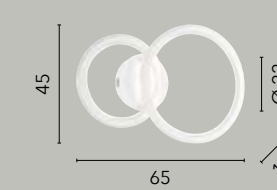

LED-BRYANT-PL2
8031414877140

LED 45W
6000 lm
4000K

LED-BRYANT-PL2C
8031414877676

LED 45W
6000 lm
3000K