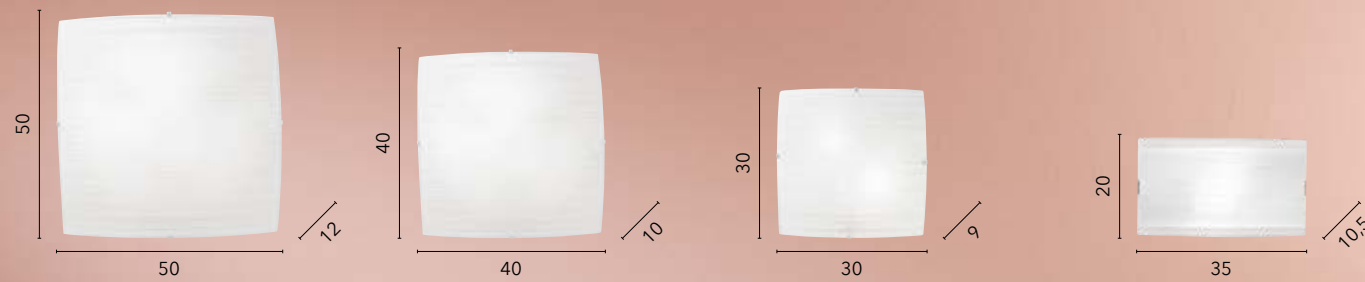

CELINE

/ Collezione in vetro lastra bianco satinato con decorazioni e ganci in cromo.

/ Collection in satin white glass with decorations and hooks in chrome.

I-CELINE-PL50
8031414894796
4xE27

I-CELINE-PL40
8031414894789
3xE27

I-CELINE-PL30
8031414894772
2xE27

I-CELINE-AP3520
8031414894802
2xE27

ISLAND

/ Collezione in vetro bianco satinato con decoro sasso e ganci cromo

/ Collection in white satin glass with stone decorations and chrome hooks.