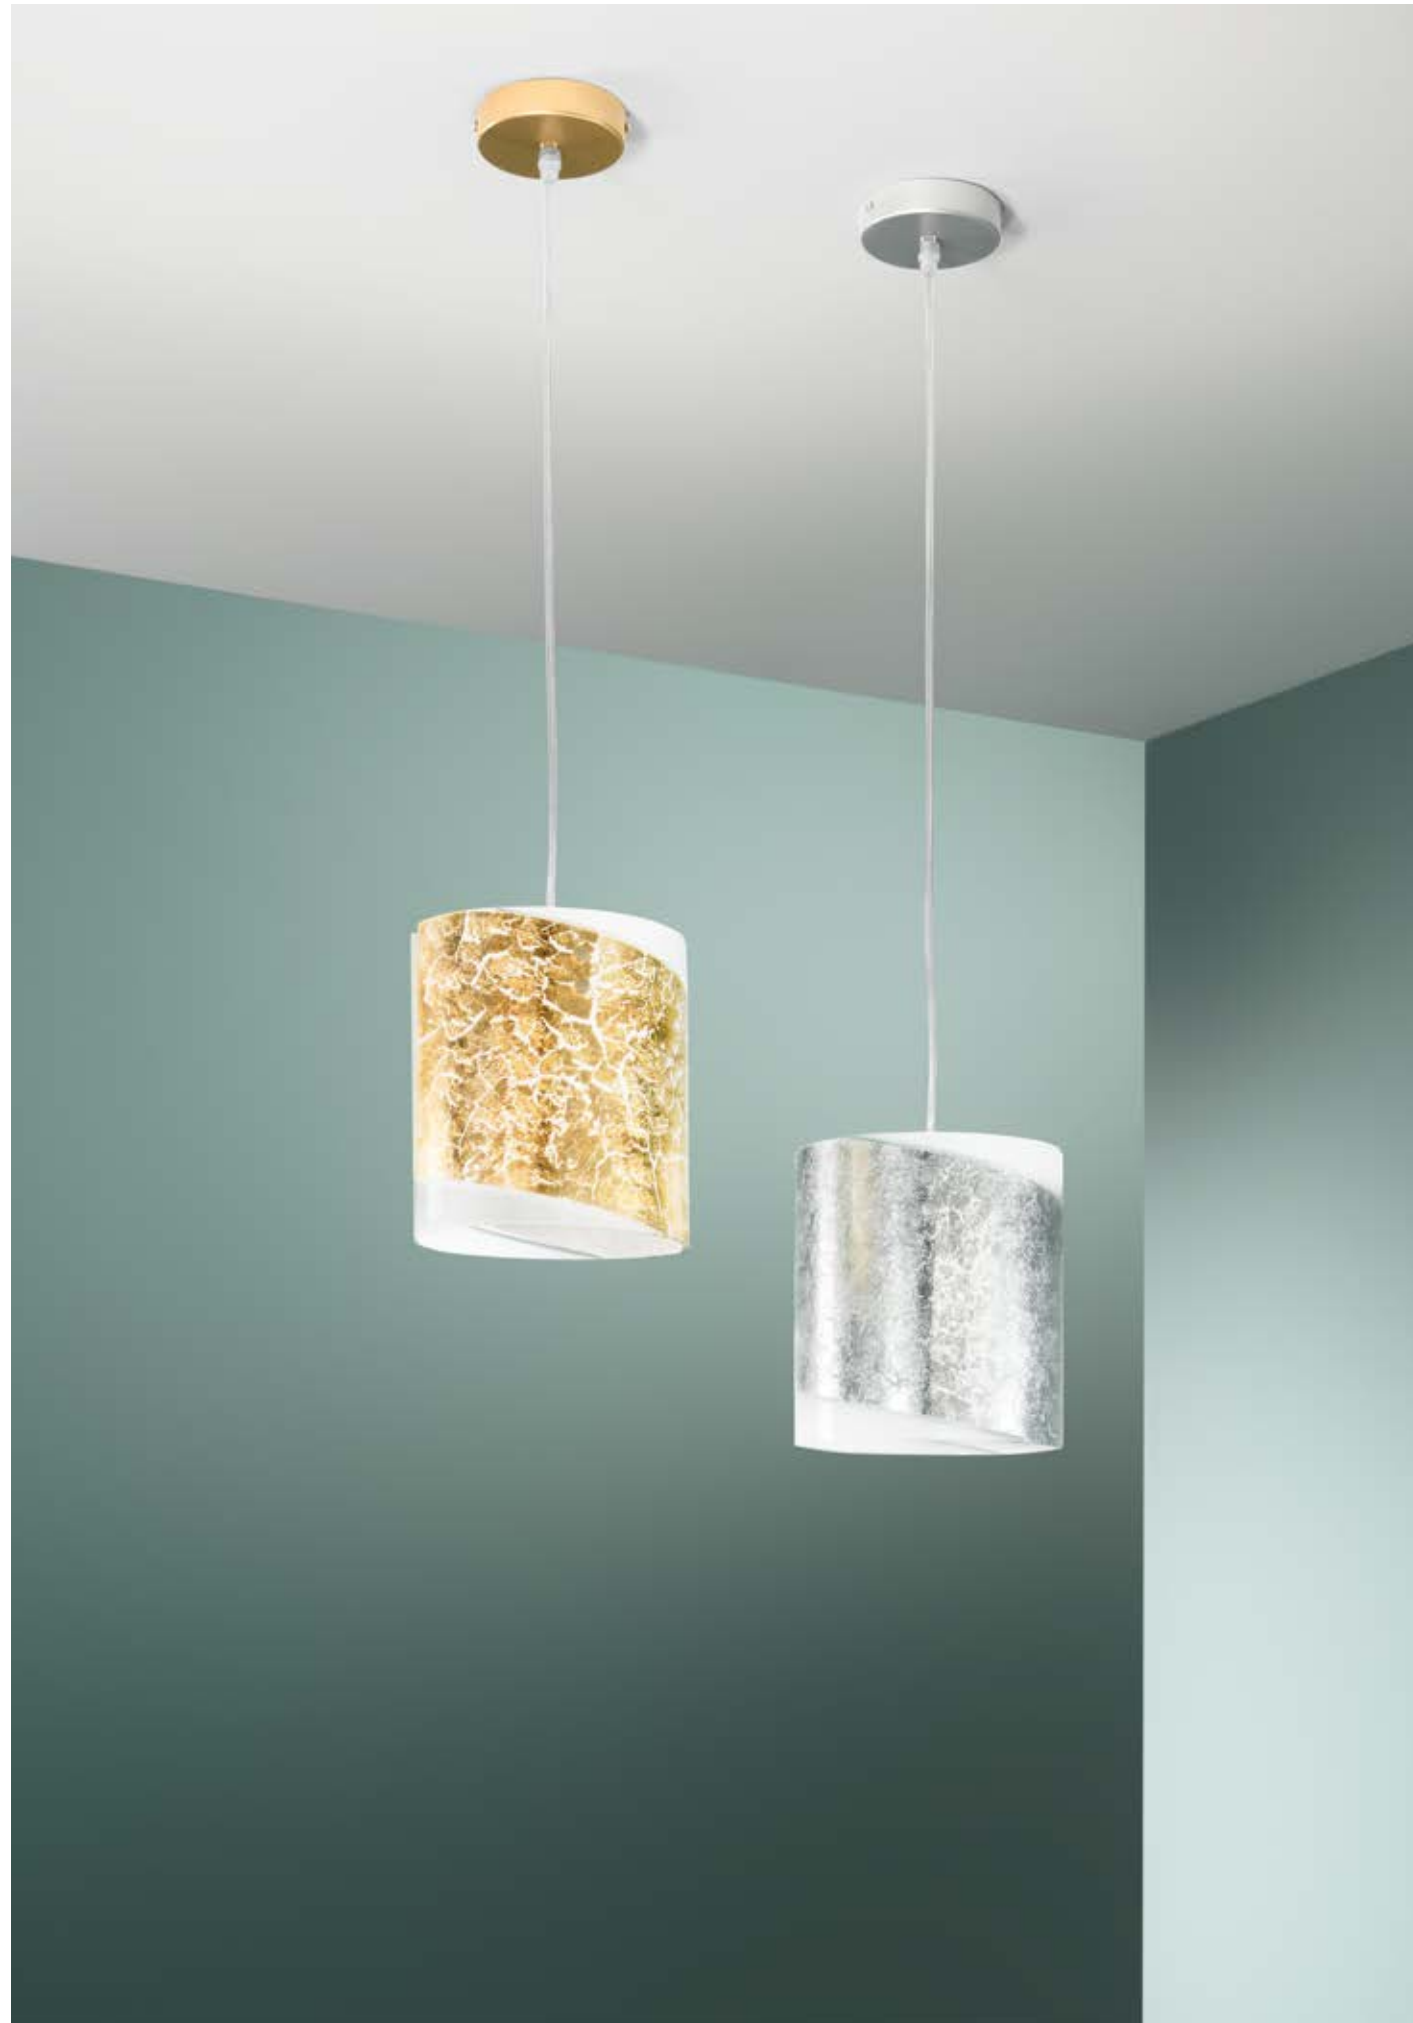

I-PARIS/S4 SIL
8031440353564
4xE27

I-PARIS/S1 SIL
8031440353588
1xE27

I-PARIS/4040 SIL
8031440353526
3xE27

I-PARIS/3030 SIL
8031440353540
2xE27

I-PARIS/4525 SIL
8031440353625
4xE27

I-PARIS/3520 SIL
8031440353649
2xE27

I-PARIS/4512 SIL
8031440353601
2xE14