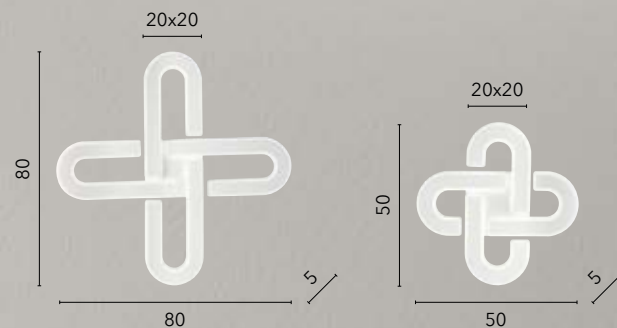

OBSESSION

/Plafoniera con struttura in alluminio bianco opaco con forme geometriche delineate dal diffusore in acrilico satinato.

/ Ceiling lamp with matt white structure with geometric shapes outlined by the satin acrylic diffuser.

LED-OBSSESSION-PL80
8031414869145

LED 102W
5700 lm
3000K 4000K 6500K

LED-OBSSESSION-PL50
8031414869138

LED 66W
3300 lm
3000K 4000K 6500K