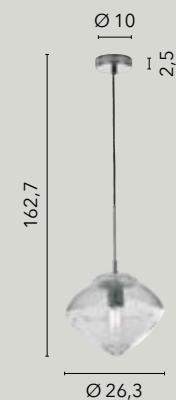

I-GREENWICH-E-S1 BLU
8031414874620
1xE27 LED