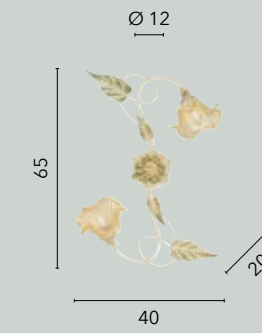

I-PRIMAVERA/PL2
8031423271106
2xE14