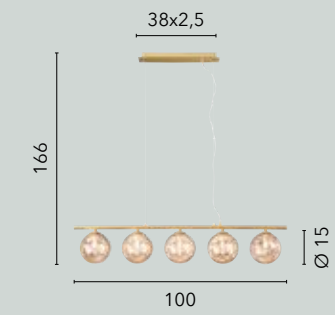

I-HONEY-SQ5-NER
8031414888696