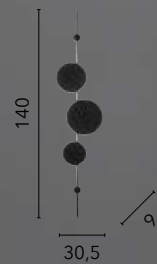

IDOL

/ Applique a LED realizzato in alluminio disponibile nelle varianti nero opaco e oro satinato.

/ LED wall lamp made of aluminum available in matt black and satin gold.

LED-IDOL-AP-NER
8031414896882

LED-IDOL-AP-ORO
8031414896899

LED 33W
3720 lm
3000K 4000K