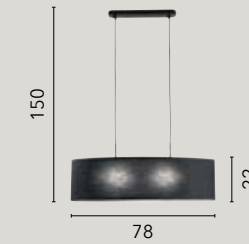

I-CAPITAL-S78-NER
8031414898251

I-CAPITAL-S78-BCO
8031414898244

I-CAPITAL-S78-GR
8031414898268
2xE27