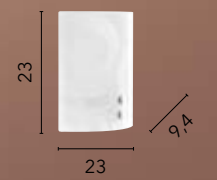

I-MIRO/AP
8031432691193
1xE27