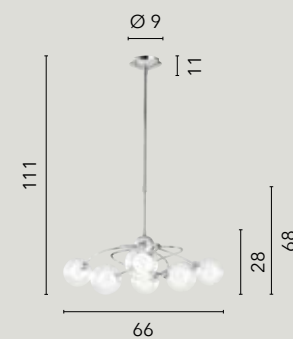

I-BLOG-6
8031440352499
6xG9