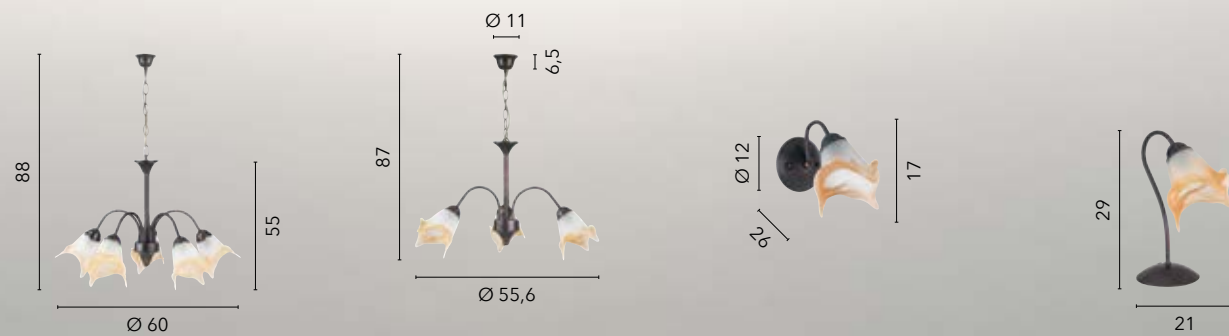

# 1162

/ Collezione in metallo decorata a mano con effetto ruggine e diffusori in vetro soffiato dalle forme arrciate.

/ Collection in metal decorated by hand with rust effect and blown glass diffusers with curled shapes.