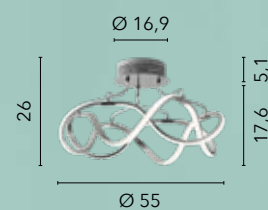

**LED-FLIGHT-S78**  
8031414869077

LED 45W  
4050 lm  
4000K ●

**LED-FLIGHT-PL55**  
8031414869084

LED 28,8W  
2590 lm  
4000K ●