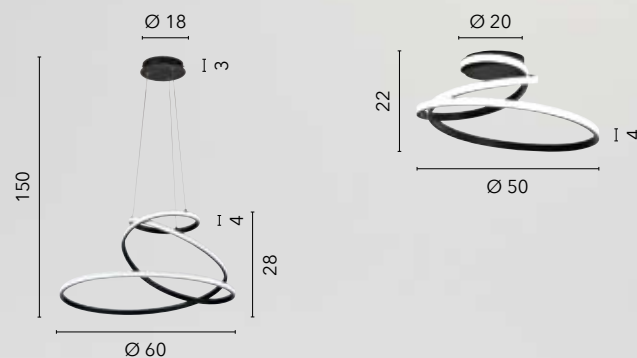

COASTER

/ Collezione con struttura in alluminio ed elementi circolari a più livelli con diffusore in silicone.

Disponibile nelle versioni bianco, oro e nero goffrato.

/ Collection with aluminum structure and circular elements in several levels with silicone diffuser.

Available in white, gold and black embossed versions.

LED-COASTER-S-NER
8031414885008

LED-COASTER-PL-NER
8031414885039

LED-COASTER-S-BCO
8031414884995

LED-COASTER-PL-BCO
8031414885022

LED-COASTER-S-ORO
8031414885015

LED-COASTER-PL-ORO
8031414879953

LED 60W
8000 lm
3000K 4000K 6500K ●●●

LED 40W
5440 lm
3000K 4000K 6500K ●●●