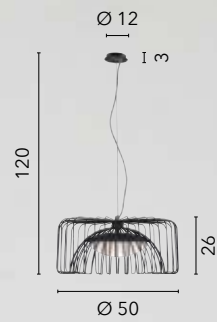

COUGAR

/ Sospensione in fili di metallo disponibile nei colori nero e bianco opaco con diffusore opale al centro.

/ Suspension in metal geometric wires available in black and white matt colour with opal diffuser in the center.

● **LED-COUGAR-NERO**
8031440362603

○ **LED-COUGAR-BCO**
8031440362634

LED 24W
2740 lm
4000K ○