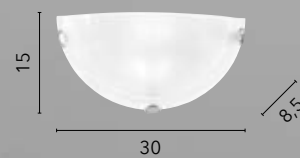

LUNA/AP
8031440355025

LED 12W
1210 lm
4000K

JASMINE

/ Applique a LED dalla forma cilindrica realizzati in vetro satinato decorato con ganci in cromo.

/ LED wall lamp with cylindrical shape made of satin glass decorated with chrome hooks.