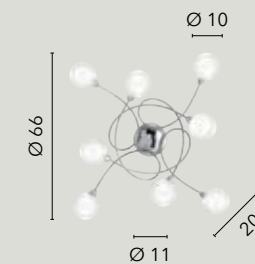

I-BLOG-PL8
8031440352482
8xG9