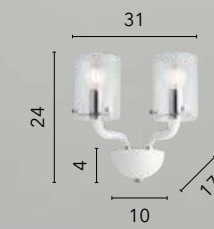

○ **I-AURORA-AP2 BCO**
8031440359603