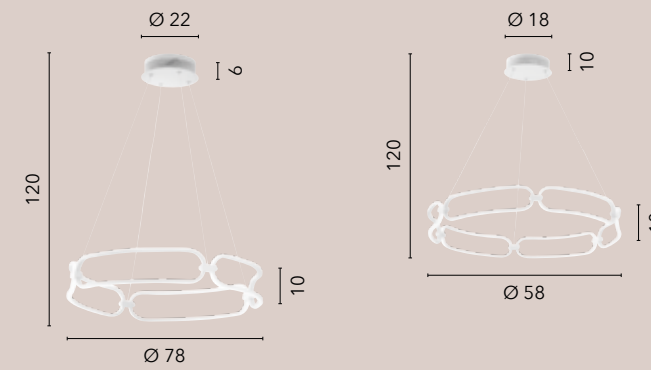

LED-INFINITY-S80

8031414868605

LED 61,5W
5530 lm
4000K

LED-INFINITY-S60

8031414869060

LED 49W
4400 lm
4000K