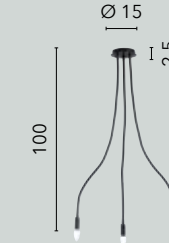

I-LOVER-3-NERO
8031440357333