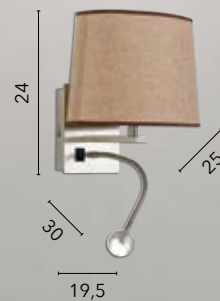

I-090111-5F
8031440311557

LED 3W
60 lm - 4500K
1xE14