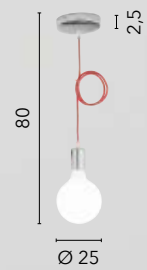

IDEA

/ Pendel con finitura cromo e cavi in tessuto disponibili nei colori: blu, rosso, giallo, bianco e nero.
/ Pendel with chrome finish and fabric cables available in the colors: blue, red, yellow, white and black.

MT3201902
8031435661223

MT3201900
8031439861261

MT3201903
8031435671222

MT3201904
8031435641225

1xE27

SPRIZ

/ Collezione in alluminio silver con portalampane a griglia.
/ Collection in silver aluminium with grid lamp holder.