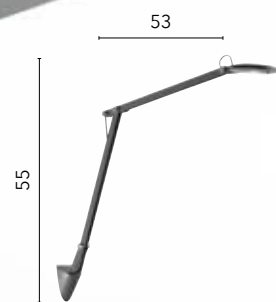

LOCKE

/ Lampada da lavoro multiuso con testa e braccio orientabile. Dotata di una base da appoggio, bassetta fissaggio a parete o pratico fissaccio su tavolo.

/ Multipurpose work lamp with head and adjustable arm. Equipped with a support base, base fixing to the wall or practical fastener on table.

○ **LEDT-LOCKE-WHITE**
8031440358200

● **LEDT-LOCKE-GREY**
8031440358217

LED 6W
700 lm
4000K ○