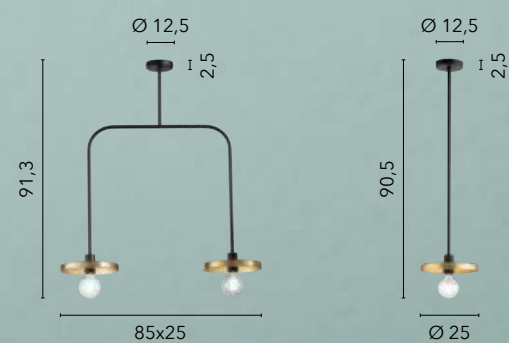

TWIGA

/ Sospensione dal design incisivo disponibile in metallo nero e oro satinato.

/ Suspension with an incisive design available in black metal and satin gold.

I-TWIGA-S2
8031414863754

2xE27

I-TWIGA-S1
8031414863747

1xE27