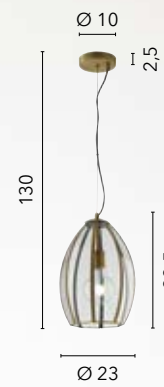

# CHESTER

/ Collezione realizzata in vetro trasparente con finiture in metallo color ottone.  
/ Collection made of transparent glass with brass metal finishes.

**I-CHESTER-L**  
8031414863129  
1xE27

**I-CHESTER-XL**  
8031414863136  
1xE27