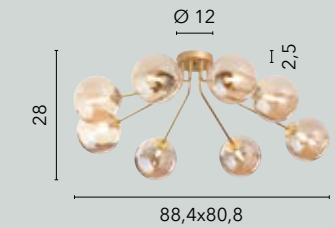

**I-HONEY-SQ5**  
8031414888702  
5xG9 LED

**I-HONEY-S8**  
8031414888702  
8xG9 LED

**I-HONEY-S16-NER**  
8031414891986

**I-HONEY-S16**  
8031414891979  
16xG9 LED  
x2 attachment mounting

**I-HONEY-PL8-NER**  
8031414888641