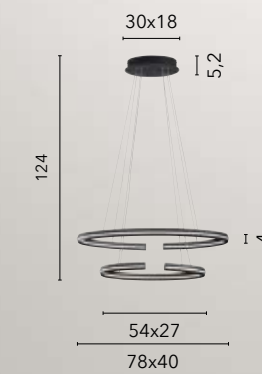

LED-CLARKE-S80C
8031414877751

LED 60W
6750 lm
3000K ●

LED-CLARKE-S80
8031414871513

LED 60W
6750 lm
4000K ●

LED 20W
2050 lm
3000K ●

LED-CLARKE-L
8031414871544

LED 20W
2050 lm
4000K ●