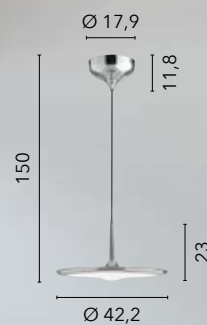

IKON

/ Collezione di design dalle forme stilizzate con struttura in metallo cromato e cavo in tessuto nero.

/ Design collection with stylized shapes with chromed metal frame and cable in black fabric.

LED-IKON-S CR
8031440363112

LED 36W
2880 lm
4000K

LED-IKON-PT CR
8031440363068

LED 36W
2880 lm
4000K