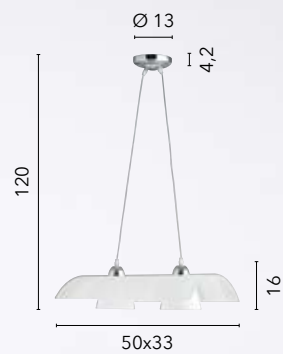

# ZEBRATA

/ Collezione in vetro a lastra curvato serigrafato con fasce in vetro satinato e struttura cromata.

/ Collection in silk-screened curved glass with satin glass bands and chromed structure.

**44/00900**  
8031414008629  
2xE27