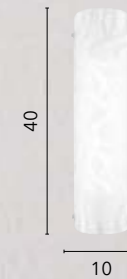

# JASMINE

/ Applique a LED dalla forma cilindrica realizzati in vetro satinato decorato con ganci in cromo.

/ LED wall lamp with cylindrical shape made of satin glass decorated with chrome hooks.

**I-JASMINE/AP40**  
8031440360104