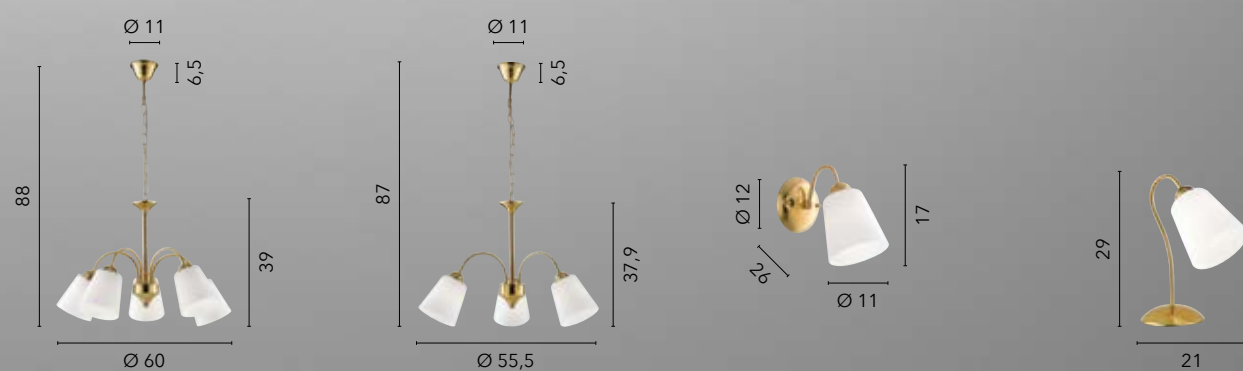

1162

/ Collezione in metallo disponibile con finitura in nickel o oro con diffusori in vetro soffiato bianco acidato.

/ Metal collection available with nickel or gold finish with frosted white blown glass diffusers.

I-1162/5 NIK
8031414088942

I-1162/3 NIK
8031414088959

I-1162/AP NIK
8031414088973

I-1162/L NIK
8031414088966

I-1162/5 ORO
8031414089116

I-1162/3 ORO
8031414089109

I-1162/AP ORO
8031414089093

I-1162/L ORO
8031414089086

5xE14

3xE14

1xE14

1xE14