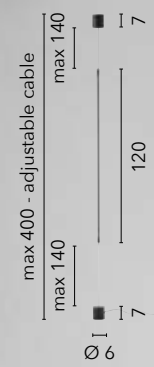

LED-GRAVITY-PT-NER
8031414896868

LED-GRAVITY-PT-BCO
8031414896851

LED-GRAVITY-PT-ORO
8031414896875

LED 15W
1728 lm
3000K 4000K 6000K