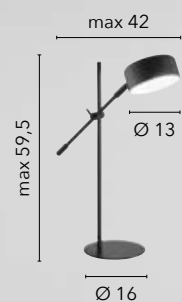

EIFFEL

/ Lampada da tavolo realizzata in metallo disponibile nelle versioni nera, bianca, oro e nickel. Punto luce orientabile.

/ Table lamp made of metal available in black, white, gold and nickel versions. Adjustable light head.

LDT-EIFFEL-NER
8031414892754

LDT-EIFFEL-BCO
8031414892747

LDT-EIFFEL-ORO
8031414892730

LDT-EIFFEL-NIK
8031414892969

1xE14