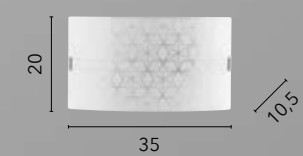

I-ESAGRAM-AP3520
8031414874828
2xE27