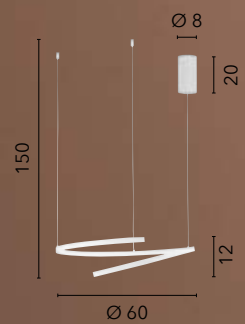

MOMA

/ Sospensione con struttura dalla forma semi-circolare in metallo verniciato nero con rosone in metallo nero e cavi regolabili in acciaio. Sistema cambio colore temperatura con interruttore.

/ Suspension with semi-circular structure in black painted metal with black metal canopy and adjustable steel cables. Temperature change system by switch.

LED-MOMA-S60-BCO
8031414889952

LED-MOMA-S60-NER
8031414889945

LED-MOMA-S60-ORO
8031414889969

LED 38W
6090 lm
3000 4000 6500K