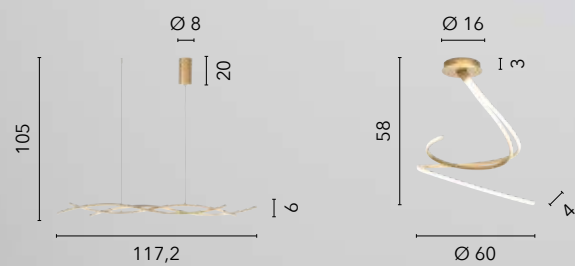

KINETIC

/ Collezione con struttura finemente lavorata in alluminio bianco, oro o nero goffrato con diffusore in silicone.

/ Collection with structure finely worked aluminum white, gold or black embossed with silicone diffuser.

LED-KINETIC-S-NER
8031414884971

LED-KINETIC-PL-NER
8031414884940

LED-KINETIC-S-BCO
8031414884964

LED-KINETIC-PL-BCO
8031414884933

LED-KINETIC-S-ORO
8031414884988

LED-KINETIC-PL-ORO
8031414884957

LED 40W
5100 lm
3000K 4000K 6500K ●●●

LED 40W
5440 lm
3000K 4000K 6500K ●●●