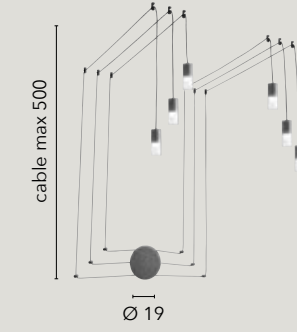

I-SPIDER-PL6
8031414869657
6xG9 LED
24 pcs INCL

I-SPIDER-AP
8031414869565
1xG9