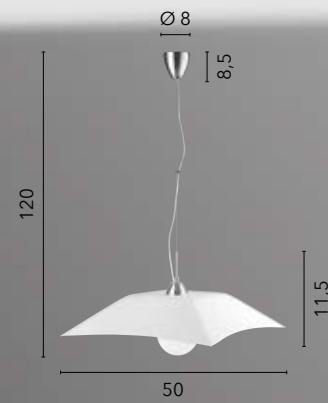

OSIRIDE

/ Collezione in vetro bianco satinato con finiture in cromo.
/ Collection in satin white glass with chrome finishes.

I-OSIRIDE-S50
8031414872756
1xE27