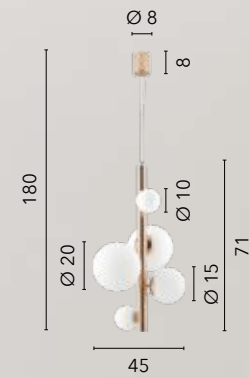

I-HERA-S5
8031414863228
5xG9 LED