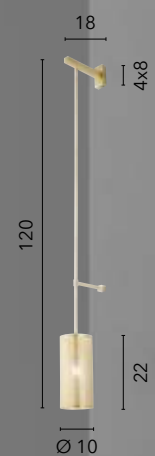

KING

/ Applique realizzata in metallo con punto luce cilindrico disponibile nella versione oro satinato.

/ Wall lamp made of metal with cylindrical light point available in gold satin finish.

I-KING-AP
8031414896905
1xE27