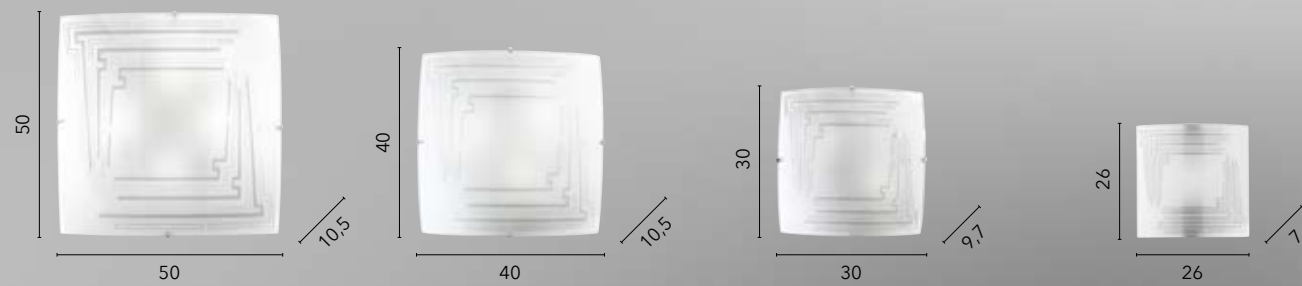

CONCEPT

/ Collezione realizzata in vetro curvato impreziosita da eleganti decori in granigliato.

/ Collection made of curved glass embellished with elegant granite decorations.

I-CONCEPT/PL50
8031440363815
4x E27

I-CONCEPT/PL40
8031440363822
2x E27

I-CONCEPT/PL30
8031440363846
2x E27

I-CONCEPT/AP26
8031440363839
1x E27