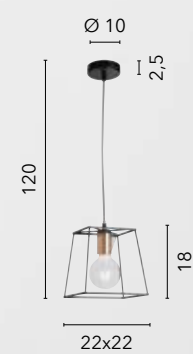

HARLEM

/ Sospensione dalle linee stilizzate in metallo opaco con portalampe in rame.
/ Suspension with stylized lines in black metal with copper lamp holder.

I-HARLEM-L-S1
8031440312875
1xE27

I-HARLEM-M-S1
8031440354387
LED 60W