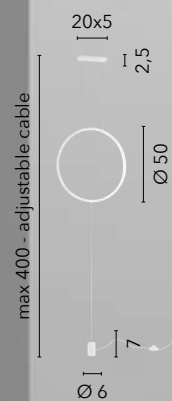

PORTAL

/ Piantana a sospensione finemente lavorata in metallo nelle versioni bianca e nera composta dalla geometria perfetta del cerchio. Pedaliera per accensione e switch per sistema cambio colore temperatura.

/ Suspension lamp finely worked in metal in the white and black versions composed of the perfect geometry of the circle. Pedals for ignition and switch for color change temperature system.

LED-PORTAL-PT-NER
8031414896837

LED-PORTAL-PT-BCO
8031414896844

LED 20W
2400 lm
3000K 4000K 6000K

GRAVITY

/ Piantana a sospensione finemente lavorata in metallo nelle versioni bianca, nera ed oro dalle linee minimali ed eleganti dotata di supporti in acciaio per regolare posizione ed altezza. Pedaliera per accensione e switch per sistema cambio colore temperatura.

/ Pendant lamp finely worked in metal in the white, black and gold versions with minimal and elegant lines equipped with steel supports to adjust its positioning and height. Pedals for ignition and switch for color change temperature system.