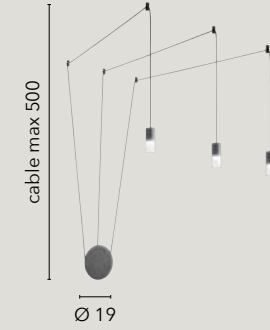

I-SPIDER-PL3
8031414869664
3xG9
12 pcs INCL