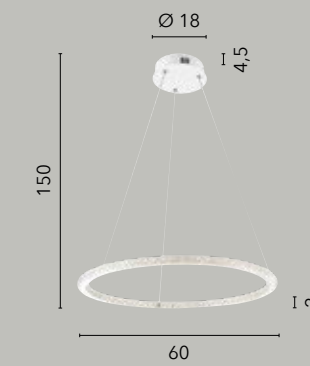

LED-BRYANT-S1
8031414877164

LED 45W
5800 lm
4000K

LED-BRYANT-S1C
8031414877690

LED 45W
5800 lm
3000K