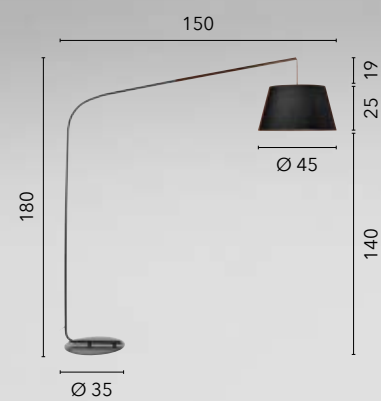

ENJOY

/ Piantana ad arco realizzata in metallo verniciato nero con paralume in tessuto che garantisce una luminosità efficace.

/ Arched floor lamp made of black painted metal with fabric lampshade that guarantees effective brightness.

I-ENJOY-PT-NER

8031414884711

1xE27

electric cable length 230cm