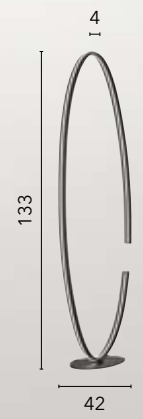

LED-CLARKE-PTC
8031414877737

LED 25W
3650 lm
3000K ●

LED-CLARKE-PT
8031414871537

LED 25W
3650 lm
4000K ●