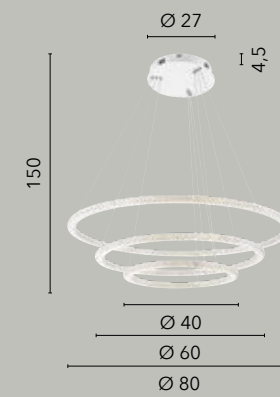

LED-BRYANT-S3
8031414877188

LED 87W
11900 lm
4000K

LED-BRYANT-S3C
8031414877713

LED 87W
11900 lm
3000K