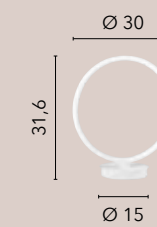

LED-FREDY-L1
8031414884834
LED 15W
1440 lm
3000K 4000K 6500K ●●●