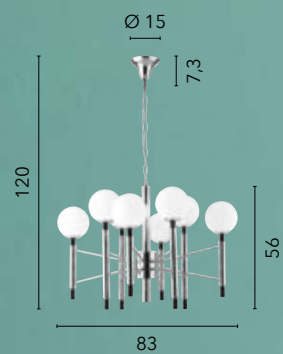

HAMMOND

/ Collezione dalla struttura in metallo cromato con rifiniture in nero e diffusori in vetro opale.

/ Collection with chromed metal structure with black finishes and opal glass diffusers.

I-HAMMOND-S8
8031414863273

8xE14 LED