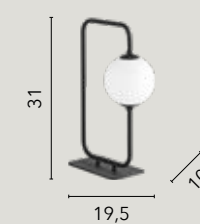

I-NEUTRON-L
8031414871711
1xG9 LED