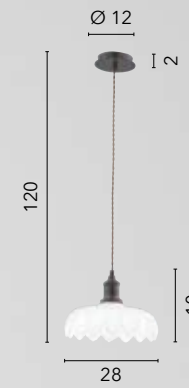

SAN DIEGO

/ Sospensione con vetro in pasta bianca dalle forme lavorate a mano e cavo intrecciato in tessuto marrone.

/ Suspension with glass in white paste with handmade shapes and braided cable in brown fabric.

I-SANDIEGO-S20
8031440365222
1xE27