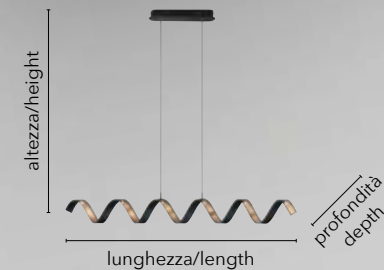

Quote in cm
Dimensions in cm

Codice prodotto e numero cod. EAN
Product code and EAN code number

LED o Lampadina / LED or Bulb
Lumen / Lumen

Temperatura col. K / K. colour temperature

HereNow Collection