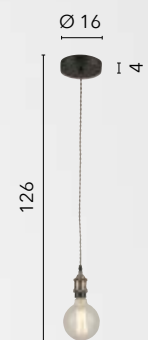

VINTAGE

/ Sospensione singola con portalampane in alluminio, adatta per lampade decorative di varie forme con cavo in tessuto.

/ Single suspension with aluminum lamp holder suitable for decorative lamps of various shapes with fabric cable.

I-VINTAGE-PD NER
8031414864935

I-VINTAGE-PD CR
8031414864928

I-VINTAGE-PD
8031440312868

1xE27