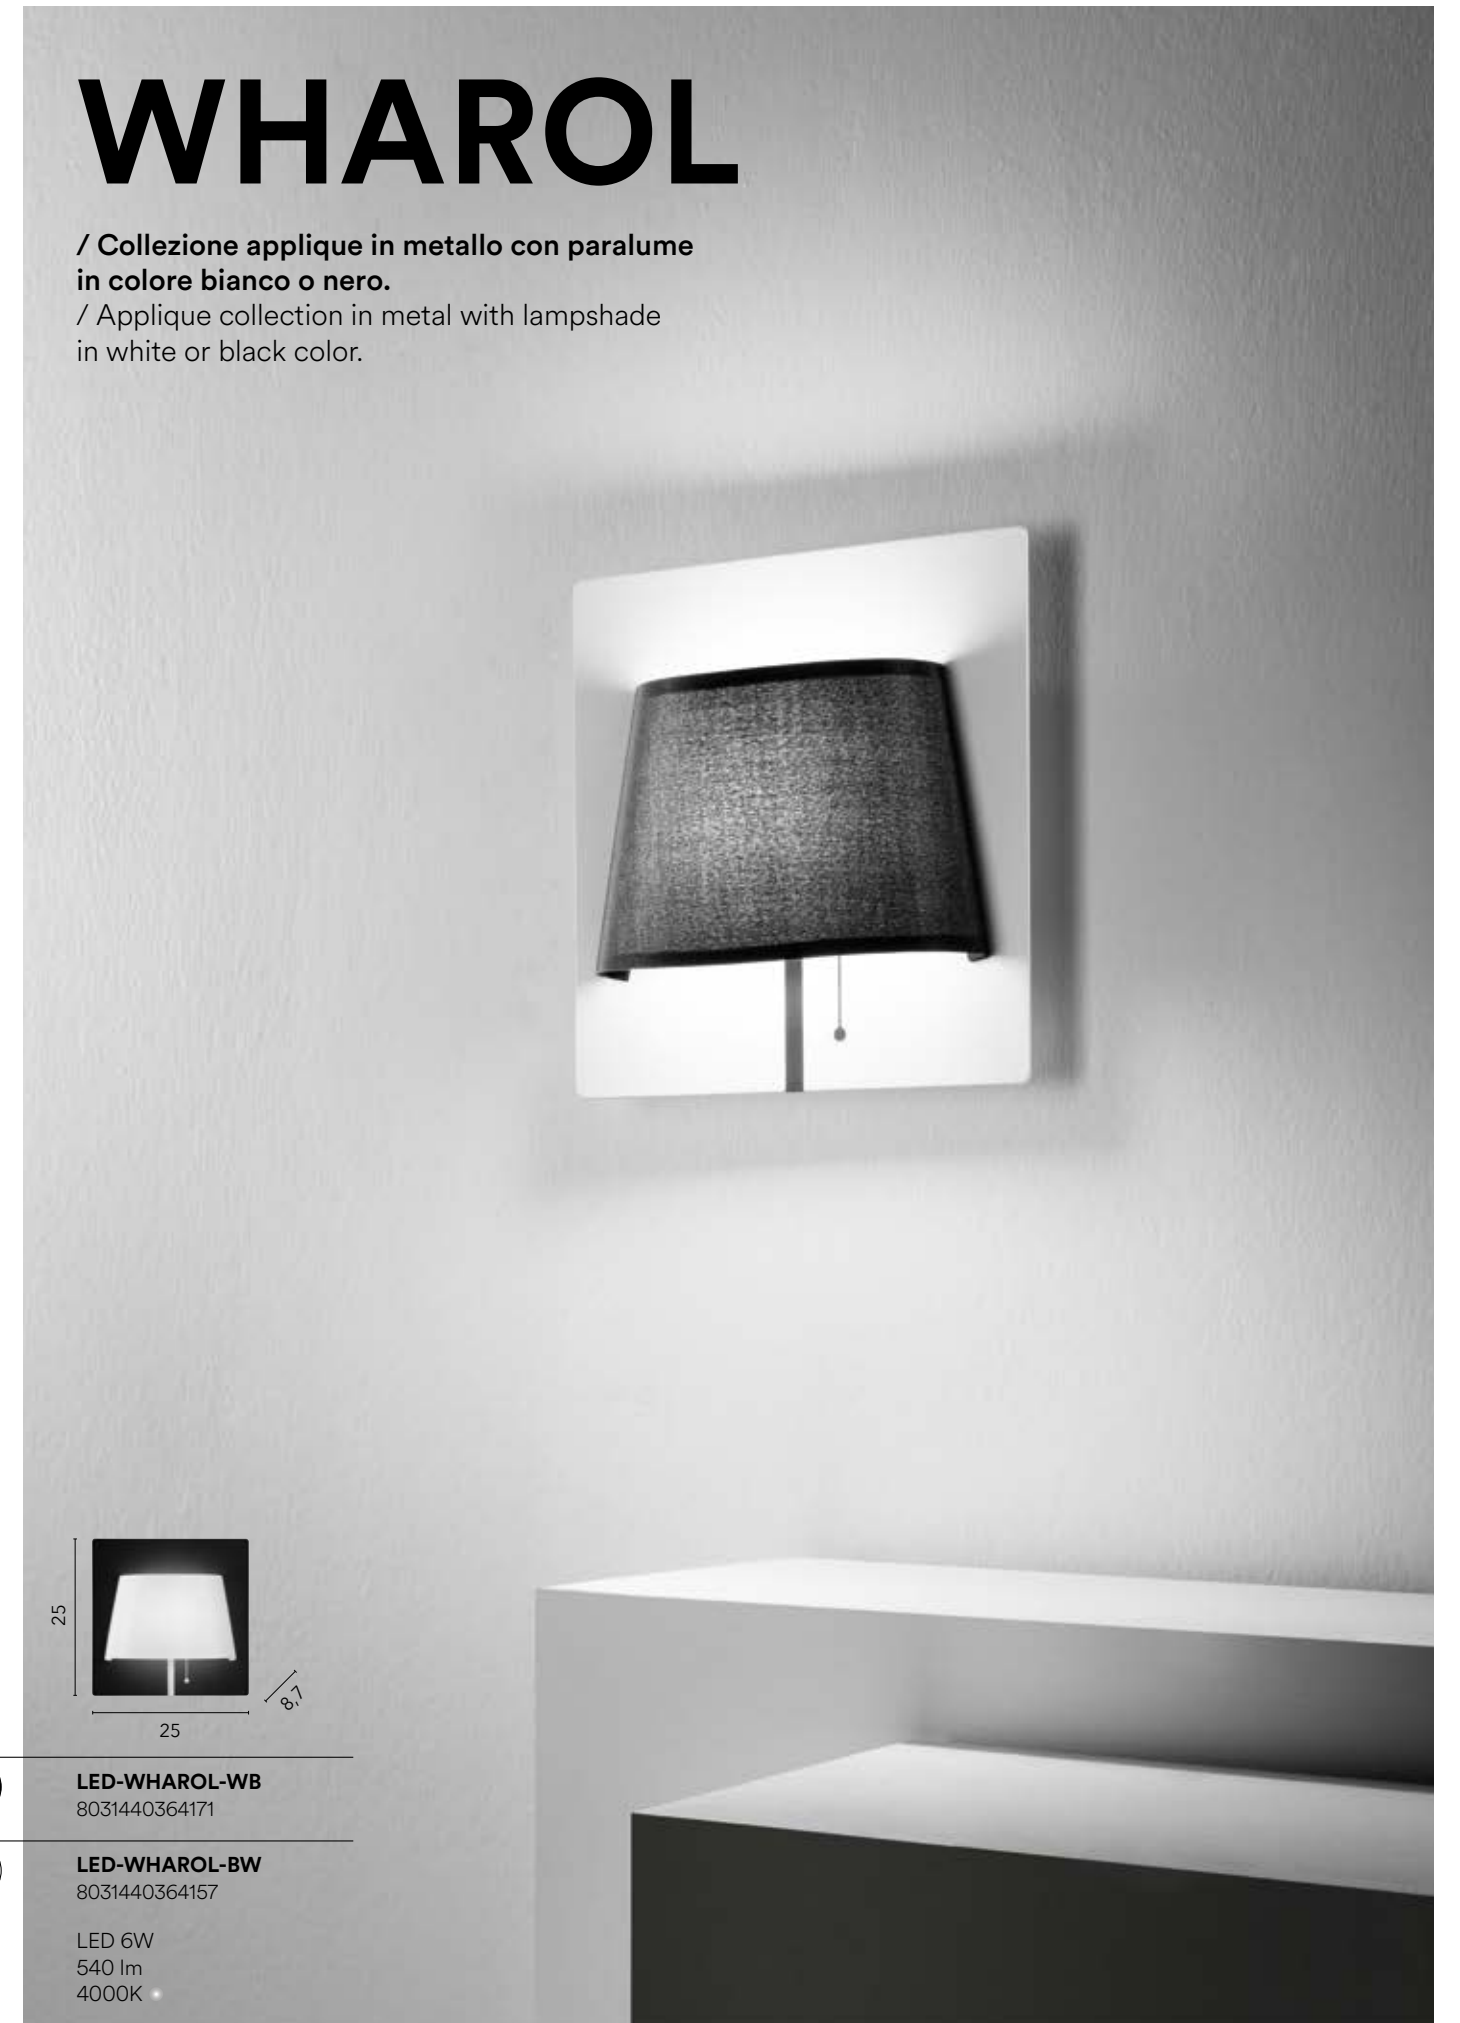

LED-WHAROL-WB
8031440364171

LED-WHAROL-BW
8031440364157

LED 6W
540 lm
4000K