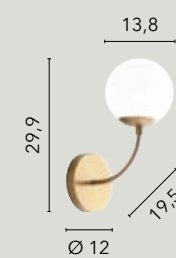

**I-THEMYS-U4**  
8031414870059  
4xE14 LED  
x3 heights

**I-THEMYS-T2**  
8031414870035  
2xE14 LED  
x4 heights

**I-THEMYS-AP1**  
8031414870066  
1xE14 LED