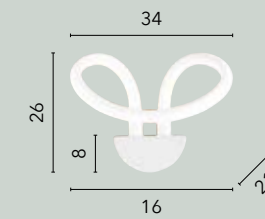

LED-HEAVEN-AP

8031414873463

LED 20W
2900 lm
4000K