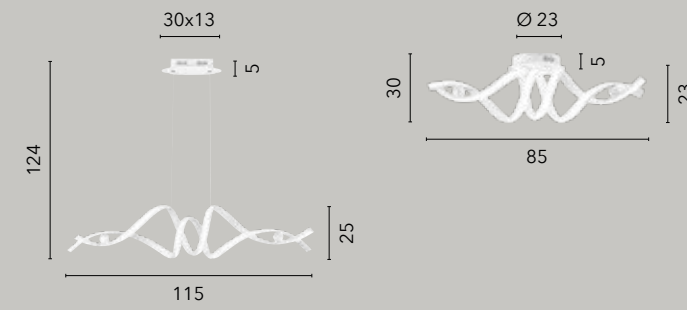

# MYSTRAL

/ Collezione dalle forme sinuose realizzata in alluminio bianco goffrato con diffusore in silicone.  
/ Collection with sinuous shapes made of white embossed aluminum with silicone diffuser.

**LED-MYSTRAL-S**