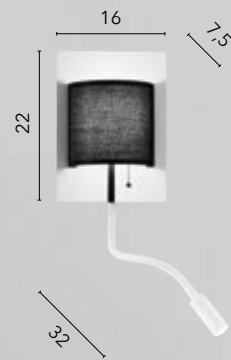

POP

/ Collezione applique in metallo con paralume in bianco o nero con flessibile luce a LED.

/ Wall lamp collection in metal with black or white lampshade with flexible LED light.

LED-POP-WB
8031440364164

LED-POP-BW
8031440364133

LED 6+3W
720 lm
4000K