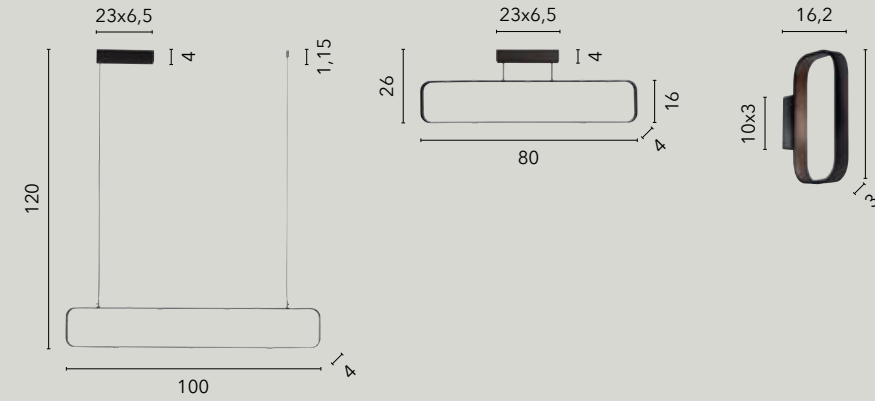

LED-MOKA-S9C
8031414877522

LED 9x5W
3780 lm
3000K ●

LED-MOKA-PL7C
8031414877508

LED 7x5W
2940 lm
3000K ●

LED-MOKA-APC
8031414877485

LED 5W
420 lm
3000K ●

LED-MOKA-S9
8031414863471

LED 9x5W
3780 lm
4000K ○

LED-MOKA-PL7
8031414863495

LED 7x5W
2940 lm
4000K ○

LED-MOKA-AP
8031414863501

LED 5W
420 lm
4000K ○

LED-MOKA-LC
8031414877492

LED 5W
420 lm
3000K ●

LED-MOKA-PTC
8031414877515

LED 2x8W
1120 lm
3000K ●

LED-MOKA-L
8031414863518

LED 5W
420 lm
4000K ○

LED-MOKA-PT
8031414863525

LED 2x8W
1120 lm
4000K ○