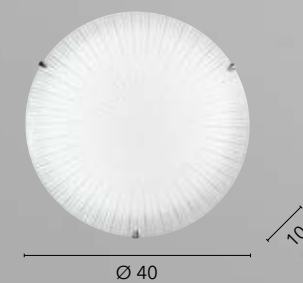

CHANTAL

/ Collezione in vetro arricchita da un decoro diamantato con finiture cromo.

/ Glass collection enriched with a diamond decoration with chrome finishes.