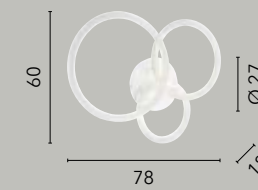

LED 50W  
6640 lm  
3000K

**LED-BRYANT-S1**  
8031414877164

LED 45W  
5800 lm  
4000K

**LED-BRYANT-S1C**  
8031414877690

LED 45W  
5800 lm  
3000K

**LED-BRYANT-PL3**  
8031414877157

LED 86W  
11750 lm  
4000K