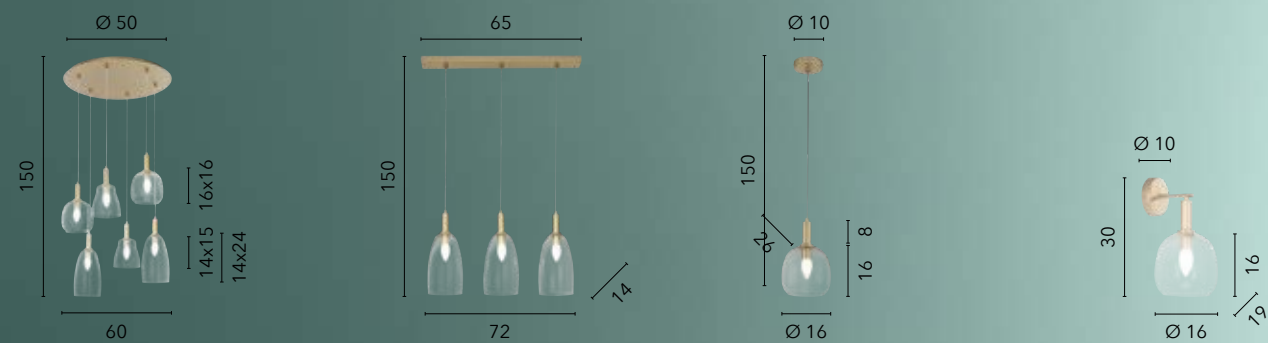

BRANDY

/ Collezione realizzata con diffusori finemente lavorati in vetro soffiato dalle configurazioni diverse e finiture in oro satinato.

/ Collection made with diffusers finely worked in blown glass with different configurations and satin gold finishes.

I-BRANDY-S6
8031414895168
6xE14

I-BRANDY-S3
8031414895151
3xE14

I-BRANDY-S1
8031414895144
1xE14

I-BRANDY-AP
8031414895175
1xE14