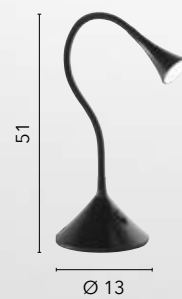

NEWTON

/ Lampada da lettura a LED in metallo rivestito da silicone, disponibile nera o bianca.

Pratica base per utilizzo come applique.

/ LED reading lamp in metal covered with silicone, available in black or white.

Practical base for use as a wall lamp.

LEDT-NEWTON-BLACK
8031440358811

LEDT-NEWTON-WHITE
8031440358781

LED 3,2W
300 lm
4000K ○