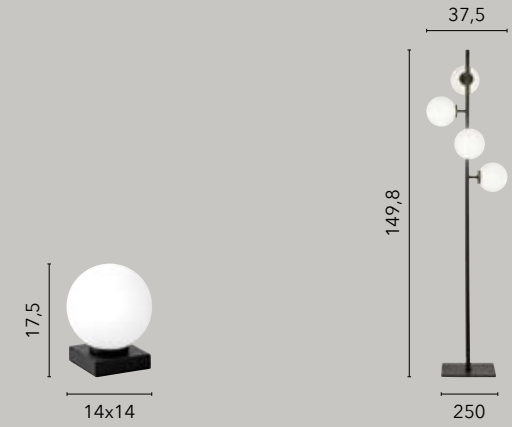

I-ENOIRE-L1 8031414869817	I-ENOIRE-PT4 8031414890637
	I-ENOIRE-L1-ORO 8031414890620 1xE14 LED	I-ENOIRE-PT4-ORO 8031414890644 1xE14 LED