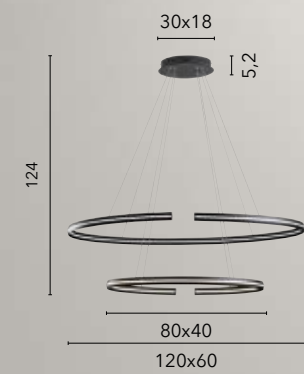

CLARKE

/ Collezione con montatura in fine alluminio nero gofrato e diffusore in silicone.
/ Collection with fine embossed black aluminum frame and silicone diffuser.

LED-CLARKE-S120C
8031414877744

LED 88W
11000 lm
3000K ●

LED-CLARKE-S120
8031414871520

LED 88W
11000 lm
4000K ●