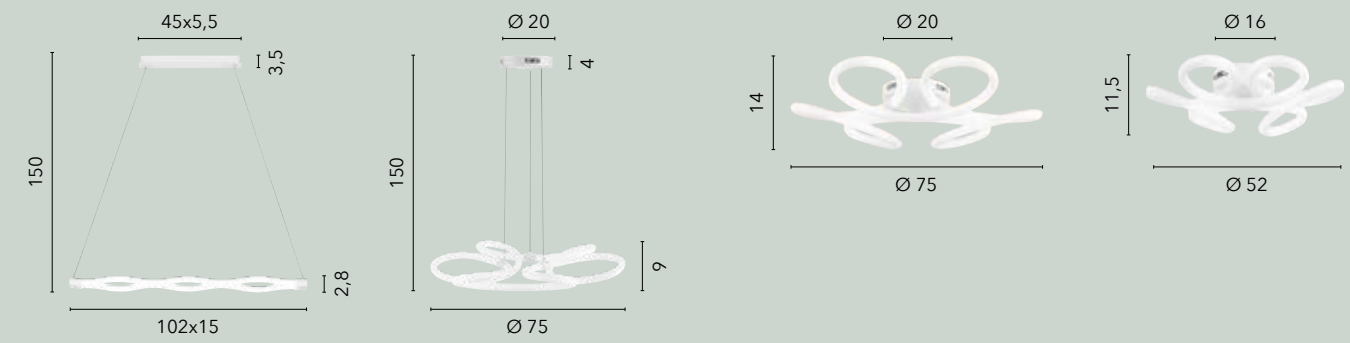

LED-HEAVEN-S102

8031414873500

LED 40W
5800 lm
4000K

LED-HEAVEN-S72

8031414873494

LED 90W
13200 lm
4000K

LED-HEAVEN-PL72

8031414873524

LED 90W
13200 lm
4000K

LED-HEAVEN-PL50

8031414873517

LED 60W
8700 lm
4000K

LED-HEAVEN-AP

8031414873463

LED 20W
2900 lm
4000K

LED-HEAVEN-L

8031414873487

LED 20W
2900 lm
4000K

LED-HEAVEN-PT

8031414873470

LED 30W
4400 lm
4000K