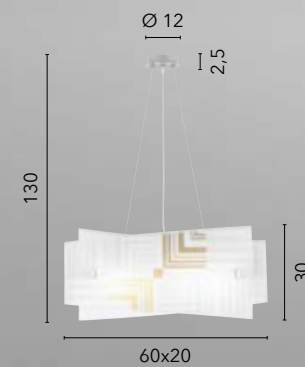

I-SEVENTY/S60
8031440365109
4xE27