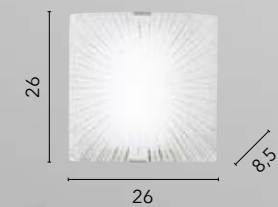

CHANTAL

/ Collezione in vetro arricchita da un decoro diamantato con finiture cromo.

/ Glass collection enriched with a diamond decoration with chrome finishes.