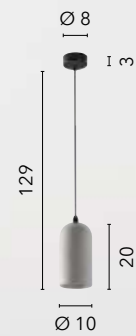

I-ANDO-S10
8031414871568
1xE27