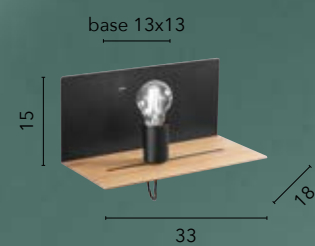

FLASH

/ Applique in metallo gofrato disponibile nelle finiture bianco o nero con mensola in colore legno naturale, lampadina mobile ed entrata USB 2A.

/ Applique in embossed metal available in white or black finishes with shelf in natural wood color, movable bulb and USB input 2A.

I-FLASH-AP NER
8031414869695

I-FLASH-AP BCO
8031414869688

1xE27