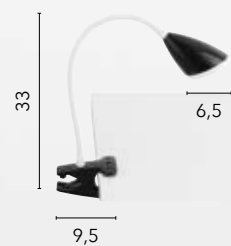

HEGEL

/ Lampada da tavolo in metallo con flessibile in silicone e testa in fibre plastiche. Dotata di una pratica pinza per fissaggio su tavolo.

/ Metal table lamp with silicone flexible and plastic fiber head. Equipped with a practical clamp for fixing on table.

LEDT-HEGEL-BLACK
8031440358323

LEDT-HEGEL-WHITE
8031440358330

LEDT-HEGEL-SILVER
8031440358354

LED 3,7W
450 lm
4000K ◉