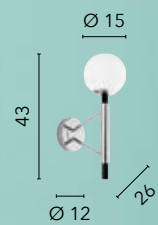

8xE14 LED

**I-HAMMOND-S6**  
8031414863266

6xE14 LED

**I-HAMMOND-AP**  
8031414863280

1xE14 LED