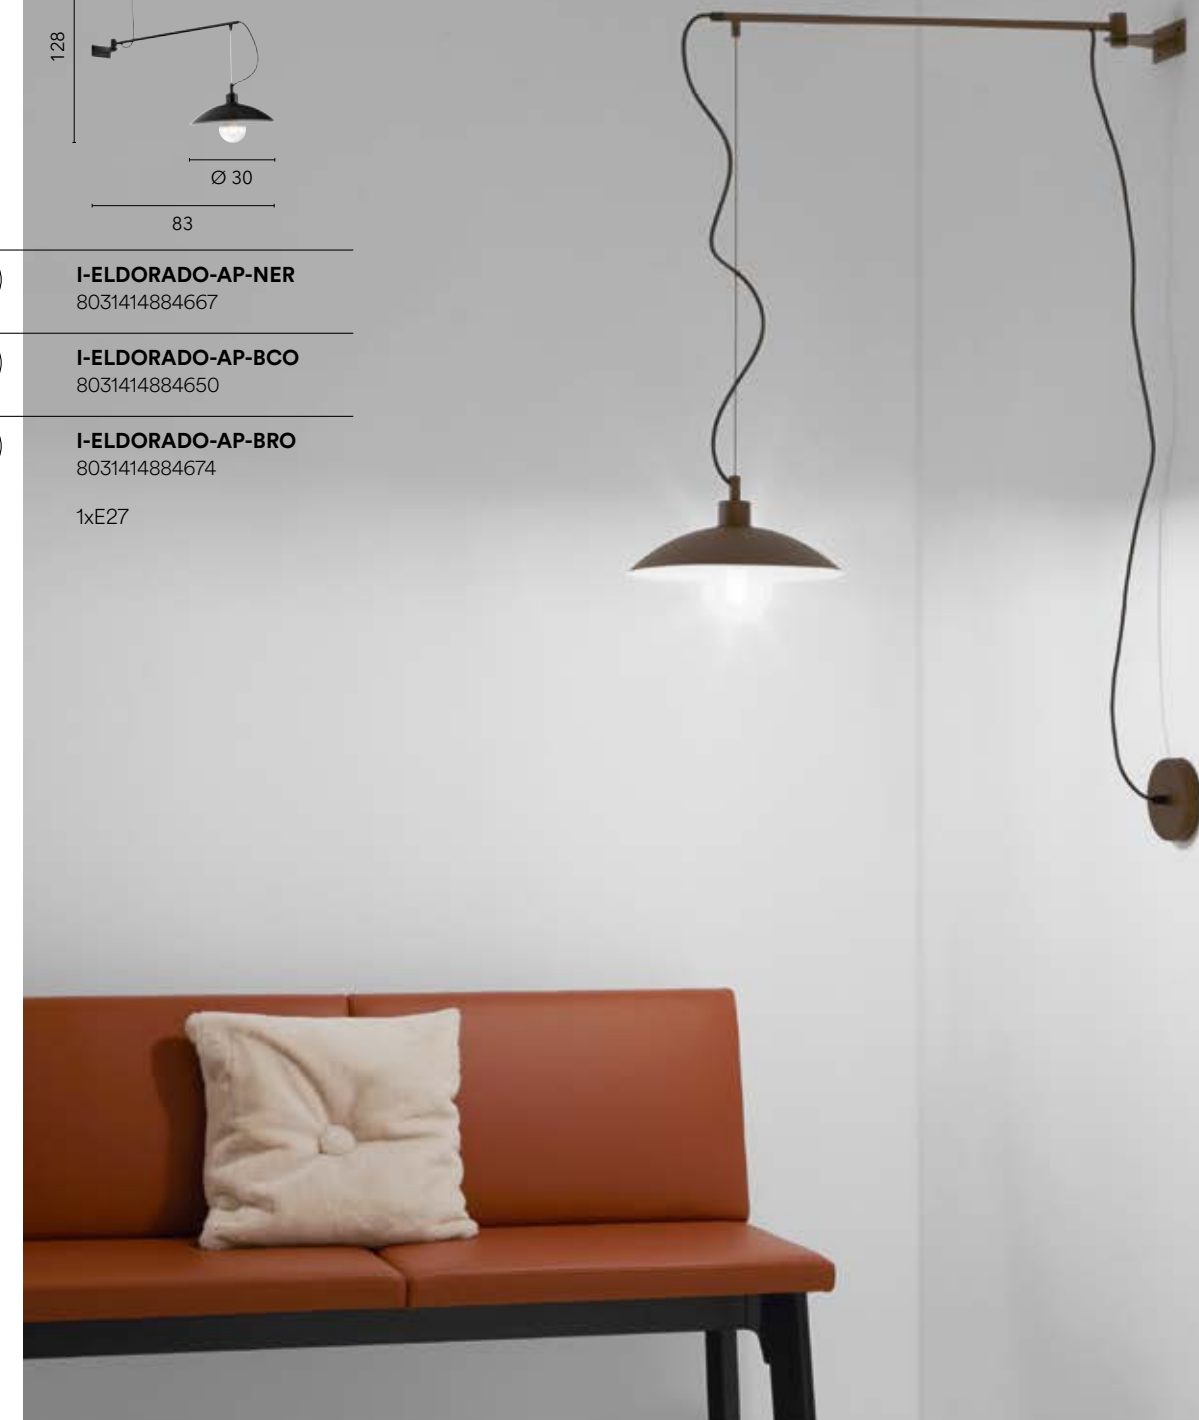

ELDORADO

/ Applique in metallo disponibile nelle versioni nero, bianco o corten satinato con interno bianco lucido. La base per la connessione elettrica può essere installata sia a muro che a soffitto.

/ Metal wall lamp available in black, white or satin corten with glossy white interior. The base for the electrical connection can be installed both on the wall and on the ceiling.

I-ELDORADO-AP-NER
8031414884667

I-ELDORADO-AP-BCO
8031414884650

I-ELDORADO-AP-BRO
8031414884674

1xE27