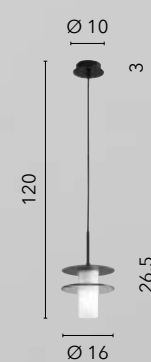

RECORD

/ Collezione con doppio disco dal design semplice ma d'effetto disponibile nelle versioni acciaio nero con vetro fumé o acciaio cromato con vetro trasparente. Diffusore in acrilico satinato.

/ Collection in double disc with a simple but effective design available in black steel with smoked glass or chromed steel with transparent glass. Diffuser in satin acrylic.

I-RECORD-S50 NER
8031414870356

I-RECORD-S16 NER
8031414869947

I-RECORD-S50 CR
8031414870363

I-RECORD-S16 CR
8031414869954

1xE27

1xE27