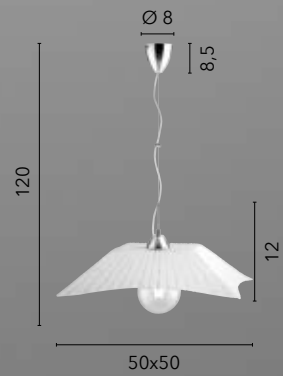

# ISIDE

/ Collezione dalle forme geometriche lavorata in vetro diamantato con eleganti finiture in cromo.  
/ Collection with geometric shapes worked in diamond glass with elegant chrome finishes.

**I-SIDE-S45**  
8031437981251  
1xE27