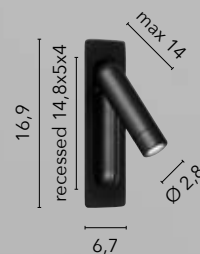

DEFOE

/ Applique ad incasso con punto luce orientabile in alluminio con LED integrato. Disponibile nei colori bianco, nero, nichel ed oro satinato.
/ Recessed wall lamp with adjustable light point in aluminum with integrated LED. Available in white, black, nickel and satin gold.

● **INC-DEFOE-NER**
8031414896967

○ **INC-DEFOE-BCO**
8031414896967

● **INC-DEFOE-ORO**
8031414896974

○ **INC-DEFOE-NIK**
8031414896981

LED 3W
300 lm
3000K ●

DICKENS

/ Applique a parete con punto luce orientabile in alluminio con LED integrato. Disponibile nei colori bianco, nero, nichel ed oro satinato.
/ Wall lamp with adjustable light point in aluminium with integrated LED. Available in white, black, nickel and satin gold.