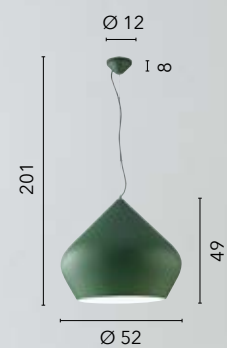

THOLOS

/ Sospensione in metallo dalle forme armoniose disponibile in diversi colori quali nero, grigio o bianco gofrato con interno oro satinato e corten, verde o giallo con interno bianco.

/ Metal suspension with harmonious shapes available in different colors such as black, gray or white embossed with satin gold interior and corten, green or yellow with white interior.