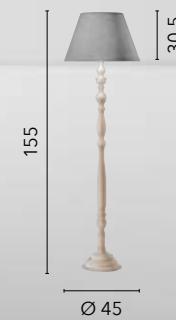

I-BOURLESQUE/PT
8031440359870
1xE27