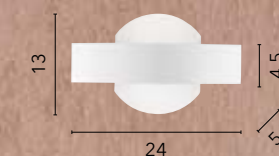

LED-ETERNITY-AP
8031440365437

LED 11W
1210 lm
4000K ●