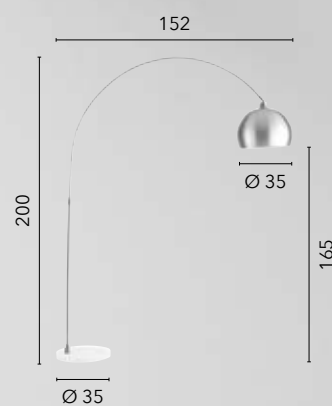

PLAZA

/ Piantana ad arco con base in marmo bianco e struttura in nichel spazzolato con diffusore in alluminio o in acrilico bianco lucido.
/ Arched floor lamp with white marble base and brushed nickel structure with aluminium or glossy white acrylic diffuser.

I-PLAZA/PT BCO
8031438011254

I-PLAZA/PT NIK
8031438021253

1xE27