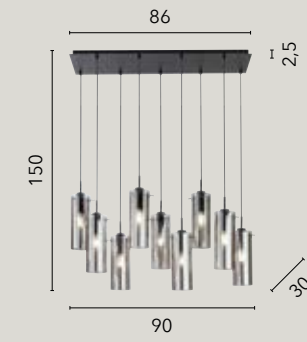

I-MAGIC-S9-ORO
8031414889372