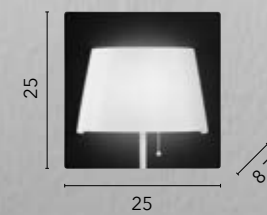

WHAROL

/ Collezione applique in metallo con paralume in colore bianco o nero.

/ Applique collection in metal with lampshade in white or black color.