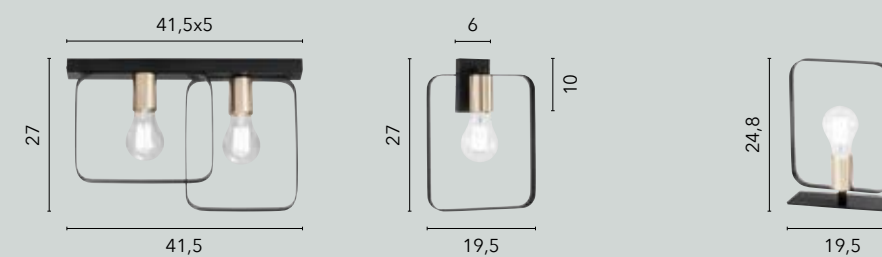

I-SMITH-PL2
8031414875580

I-SMITH-AP1
8031414869046

I-SMITH-L1
8031414875559

I-SMITH-AP1-BCO
8031414885756
1xE27

I-SMITH-L1-BCO
8031414885763
1xE27