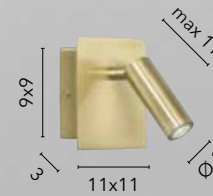

DEFOE

/ Applique ad incasso con punto luce orientabile in alluminio con LED integrato. Disponibile nei colori bianco, nero, nichel ed oro satinato.
/ Recessed wall lamp with adjustable light point in aluminum with integrated LED. Available in white, black, nickel and satin gold.

● **INC-DEFOE-NER**
8031414896967

○ **INC-DEFOE-BCO**
8031414896967

● **INC-DEFOE-ORO**
8031414896974

○ **INC-DEFOE-NIK**
8031414896981

LED 3W
300 lm
3000K ●

DICKENS

/ Applique a parete con punto luce orientabile in alluminio con LED integrato. Disponibile nei colori bianco, nero, nichel ed oro satinato.
/ Wall lamp with adjustable light point in aluminium with integrated LED. Available in white, black, nickel and satin gold.

● **LED-DICKENS-AP-NER**
8031414896929

○ **LED-DICKENS-AP-BCO**
8031414896912

● **LED-DICKENS-AP-ORO**
8031414896943

○ **LED-DICKENS-AP-NIK**
8031414896936

LED 2,2W
220 lm
3000K ●