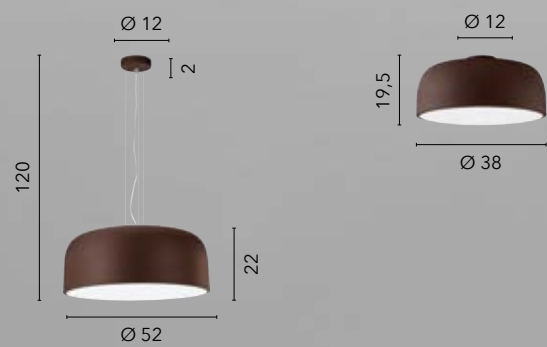

BISTROT

/ Collezione in metallo dalle linee morbide e versatili disponibile in colore corten o bianco con diffusore inferiore in acrilico bianco.
/ Metal collection with soft and versatile lines available in corten or white colour with white acrylic lower diffuser.

I-BISTROT-S52 BCO
8031414863532

I-BISTROT-PL38 BCO
8031414863570

I-BISTROT-S52 BRO
8031414863549

I-BISTROT-PL38 BRO
8031414863587

4x E27

3x E27