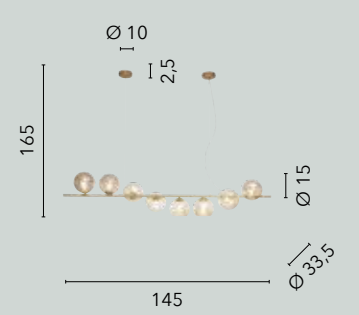

I-HONEY-S8-NER
8031414888696

I-HONEY-S5
8031414888634
5xG9 LED

I-HONEY-S8
8031414888702
8xG9 LED