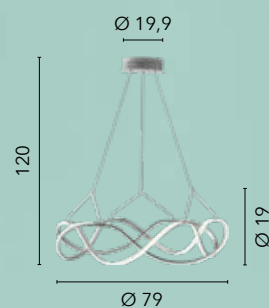

FLIGHT

/ Collezione con struttura dalle linee intrecciate in alluminio nichel spazzolato e diffusore in silicone.

/ Collection with structure with braided lines in brushed nickel aluminum and silicone diffuser.

LED-FLIGHT-S78
8031414869077

LED 45W
4050 lm
4000K ●