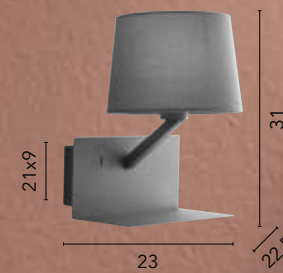

I-CIAK-AP BCO
8031414869749

I-CIAK-AP GR
8031414869756

1xE27