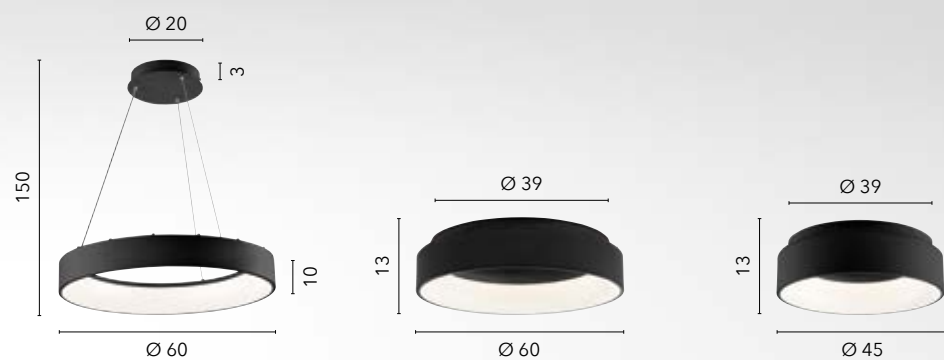

NOAH

/ Collezione a sospensione con struttura finemente lavorata in alluminio disponibile in bianco, oro o nero goffrato con diffusore in acrilico.

/ Suspension collection with structure finely worked in aluminum available in white, gold or black embossed with acrylic diffuser.

LED-NOAH-S60-NER
8031414886043

LED-NOAH-PL60-NER
8031414886012

LED-NOAH-PL45-NER
8031414885985

LED-NOAH-S60-BCO
8031414886036

LED-NOAH-PL60-BCO
8031414886005

LED-NOAH-PL45-BCO
8031414885978

LED-NOAH-S60-ORO
8031414886050

LED-NOAH-PL60-ORO
8031414886029

LED-NOAH-PL45-ORO
8031414885992

LED 60W
8000 Lm
3000K 4000K 6500K ●●●

LED 60W
8000 Lm
3000K 4000K 6500K ●●●

LED 40W
5600 Lm
3000K 4000K 6500K ●●●