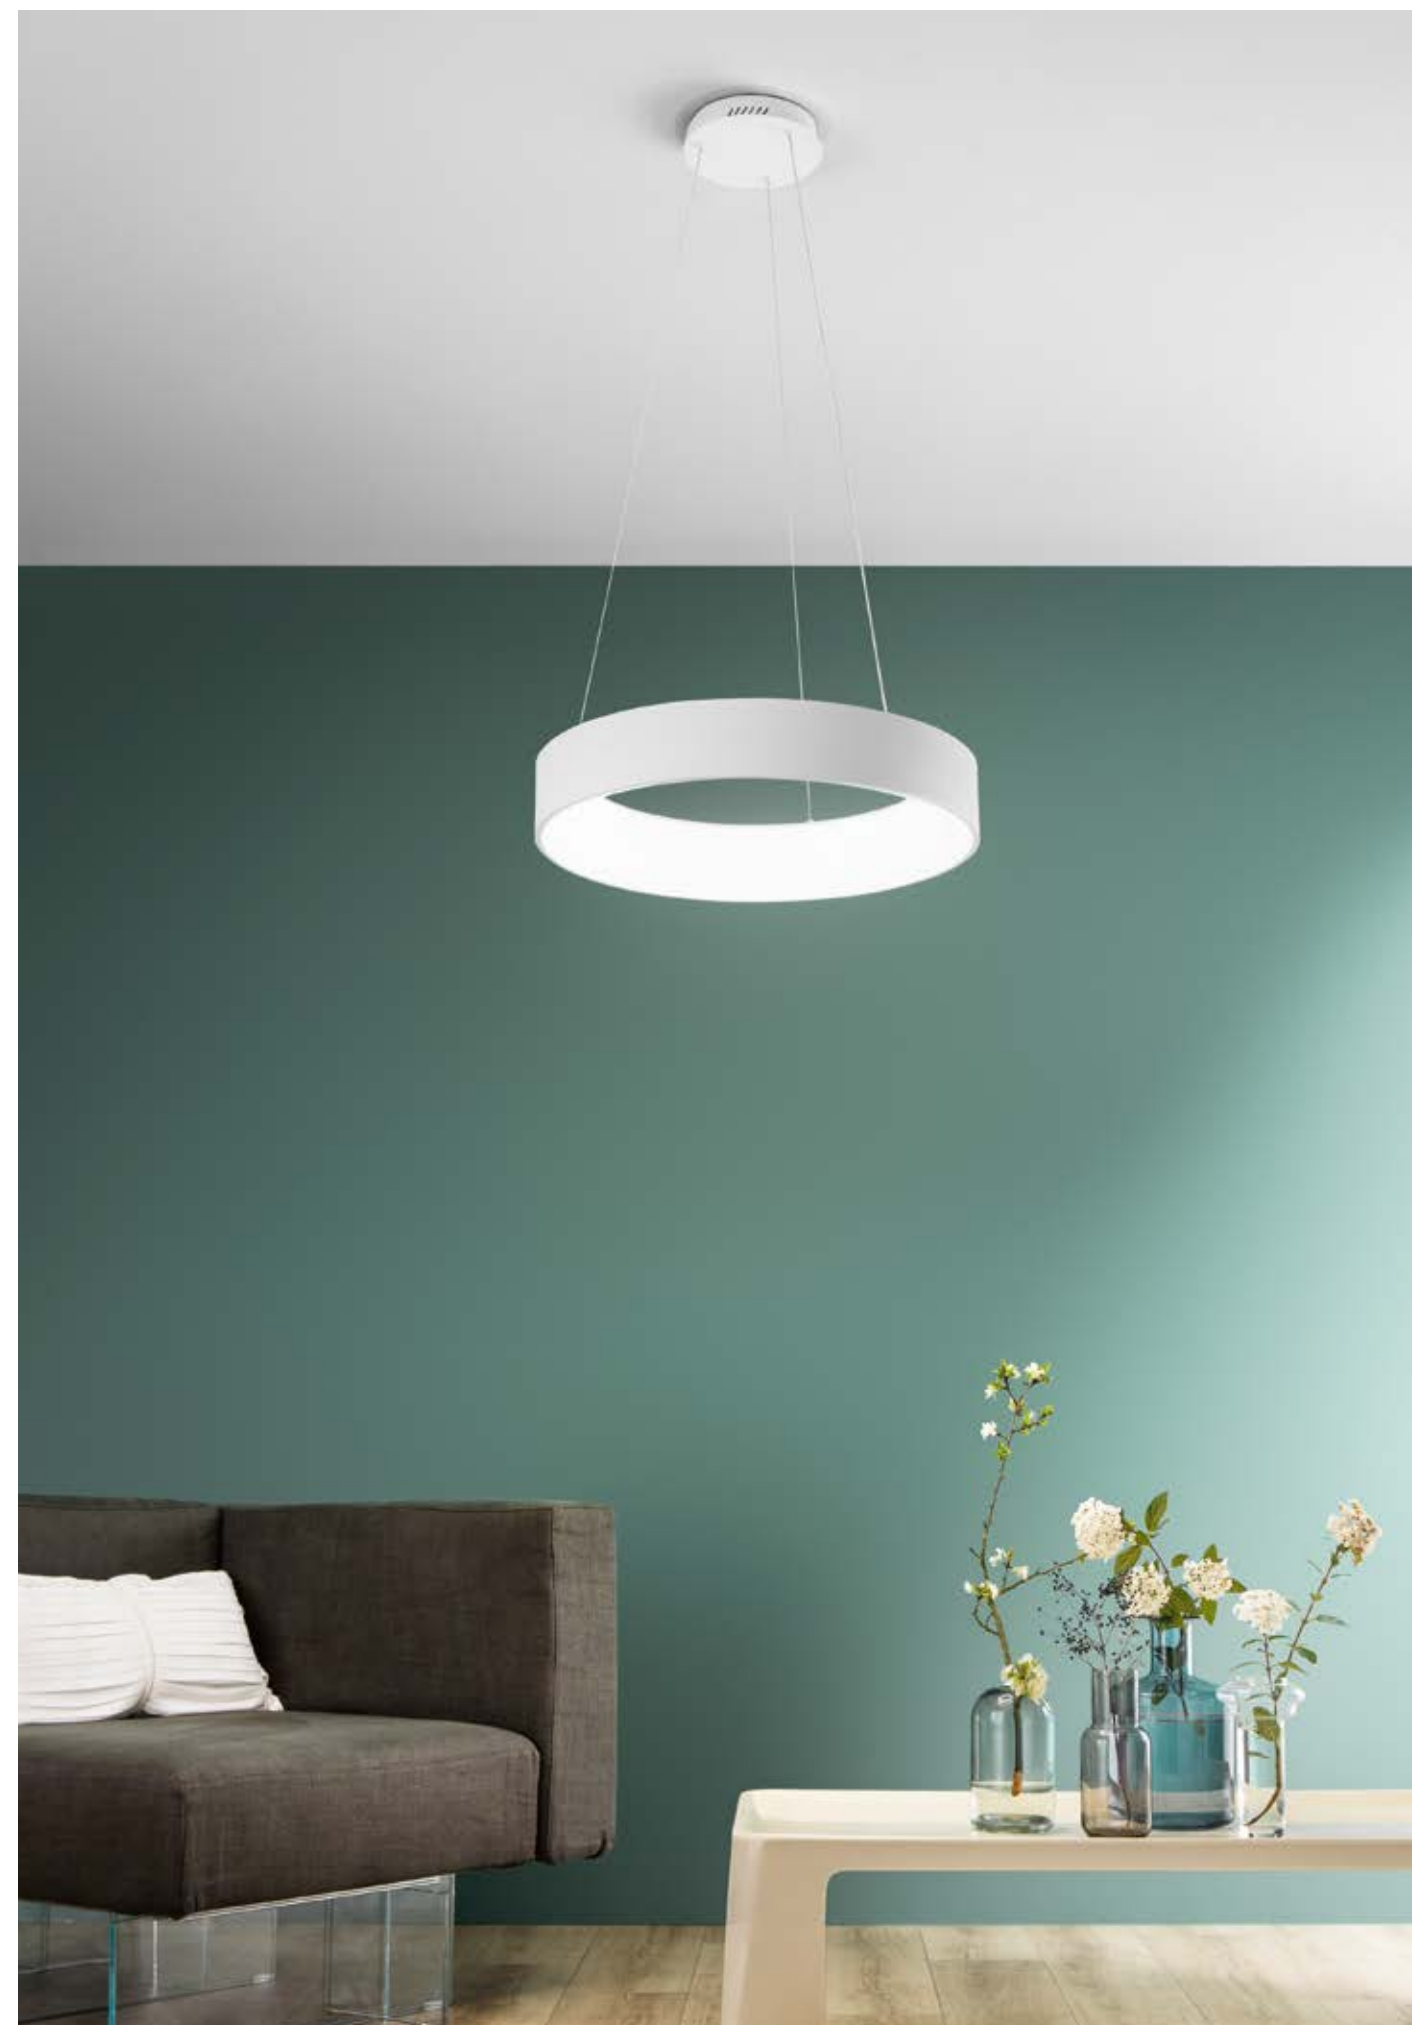

**LED-NOAH-S60-ORO**  
8031414886050

**LED-NOAH-PL60-ORO**  
8031414886029

**LED-NOAH-PL45-ORO**  
8031414885992

LED 60W  
8000 Lm  
3000K 4000K 6500K ●●●

LED 60W  
8000 Lm  
3000K 4000K 6500K ●●●

LED 40W  
5600 Lm  
3000K 4000K 6500K ●●●