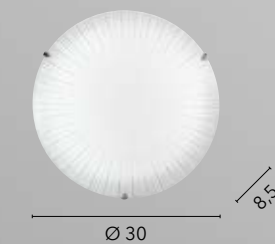

CHANTAL

/ Collezione in vetro arricchita da un decoro diamantato con finiture cromo.

/ Glass collection enriched with a diamond decoration with chrome finishes.