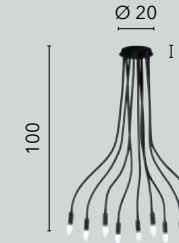

# LOVER

/ Collezione dalle linee curve e sinuose in metallo flessibile rivestito in silicone nero o bianco.

/ Collection with curved and sinuous lines in flexible metal covered in black and white silicone.