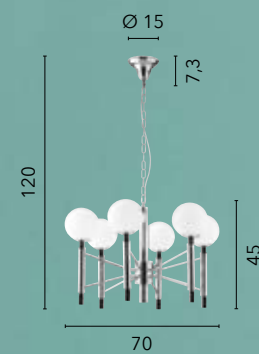

8xE14 LED

**I-HAMMOND-S6**  
8031414863266

6xE14 LED

**I-HAMMOND-AP**  
8031414863280

1xE14 LED