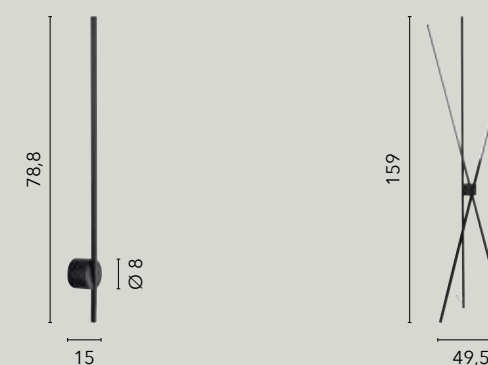

LED-SHANGHAI-APC NERO 8031414877430	LED-SHANGHAI-PT3 NERO 8031414893508
	LED-SHANGHAI-APC BCO 8031414877423 LED 9W 1100 lm 3000K ●	LED-SHANGHAI-PT3 BCO 8031414893492 LED 31W 3990 lm 3000K ● 4000K ●
	LED-SHANGHAI-AP NERO 8031440365550	
	LED-SHANGHAI-AP BCO 8031440365543 LED 9W 1100 lm 4000K ●