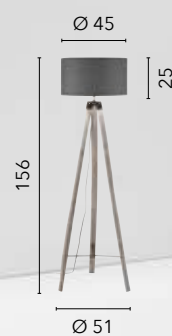

GALLERY

/ Lampada da terra con cavalletto realizzato in legno tortora decapè con paralume in tessuto dalle sfumature tortora.

/ Floor lamp with stand made of dove-grey wood pickles with fabric lampshade in dove-grey shades.

I-GALLERY/PT
8031440359856
1xE27