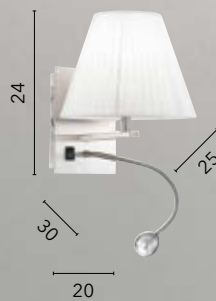

HELLY

/ Applique in alluminio con diffusore in tessuto disponibile nelle varianti plissettato bianco, marrone e bianco con luce a LED da lettura regolabile.
/ Aluminum wall lamp with fabric diffuser available in white, brown and white pleated versions with adjustable LED reading light.

I-090111-5A
8031421131082

LED 3W
60 lm - 4500K
1xE14