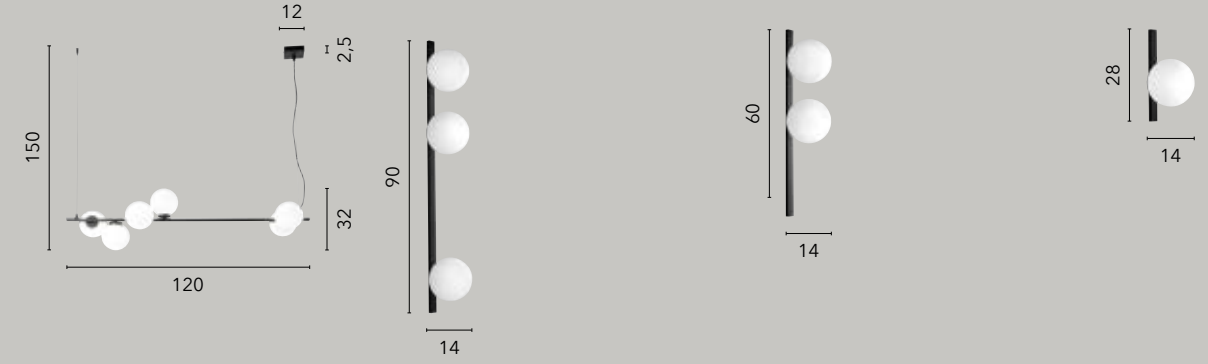

I-ENOIRE-S120 8031414890651	I-ENOIRE-AP3 8031414869848	I-ENOIRE-AP2 8031414869831	I-ENOIRE-AP1 8031414869824
	I-ENOIRE-S120-ORO 8031414890668 6xE14	I-ENOIRE-AP3-ORO 8031414890613 3xE14 LED	I-ENOIRE-AP2-ORO 8031414890606 2xE14 LED	I-ENOIRE-AP1-ORO 8031414890590 1xE14 LED