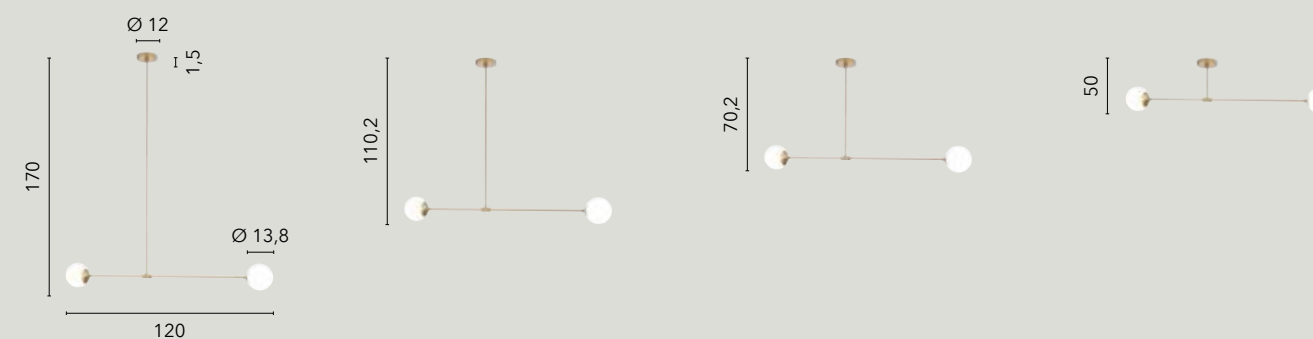

**I-THEMYS-U4**  
8031414870059  
4xE14 LED  
x3 heights

**I-THEMYS-T2**  
8031414870035  
2xE14 LED  
x4 heights

**I-THEMYS-AP1**  
8031414870066  
1xE14 LED