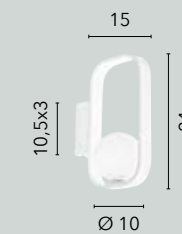

I-ROXY-PL3
8031414868803
3xG9 LED

I-ROXY-AP1
8031414868773
1xG9 LED