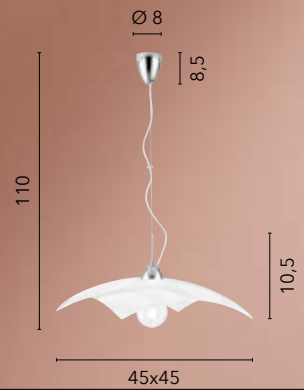

MIRÒ

/ Collezione vetro curvato a lastra serigrafato bianco con decoro graniglia.

/ Collection of curved glass with white silk-screen printed plate with graniglia decoration.

I-MIRO-S45
8031432661196
1xE27