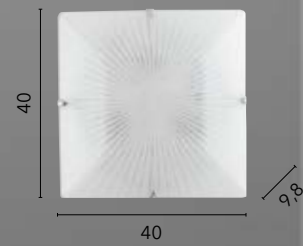

# ISIDE

/ Collezione dalle forme geometriche lavorata in vetro diamantato con eleganti finiture in cromo.  
/ Collection with geometric shapes worked in diamond glass with elegant chrome finishes.

**I-SIDE-S45**  
8031437981251  
1xE27