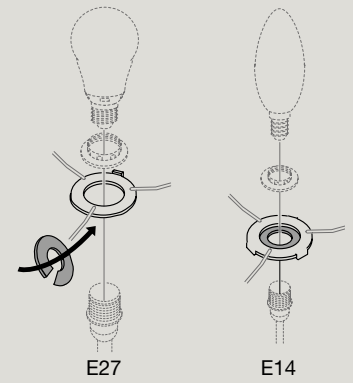

I-CONVERTER-E27-E14
8031414886913

Anello riduttore per paralumi da E27 a E14
Reducer ring for lampshades from E27 to E14