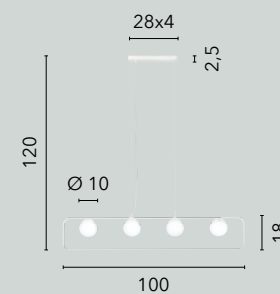

I-ROXY-S4
8031414868780
4xG9 LED

I-ROXY-PL3
8031414868803
3xG9 LED