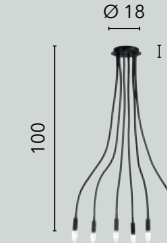

I-LOVER-6-NERO
8031440357289