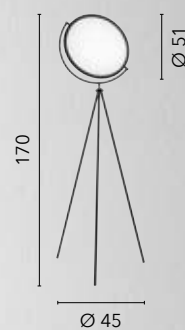

RADAR

/ Piantana in metallo con diffusore ultrasottile in acrilico orientabile.

Sistema cambio temperatura colore con interruttore.

/ Metal floor lamp with ultra-thin adjustable acrylic diffuser.

Color temperature change system with switch.

● **LED-RADAR-PT-NER**
8031414884797

○ **LED-RADAR-PT-BCO**
8031414884780

LED 18W
1980 lm
3000K 4000K 6500K ●●●