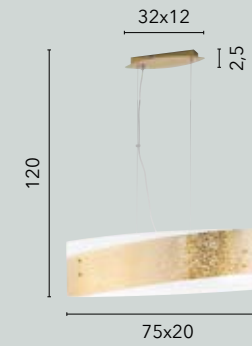

I-PARIS/S4 ORO
8031440353557