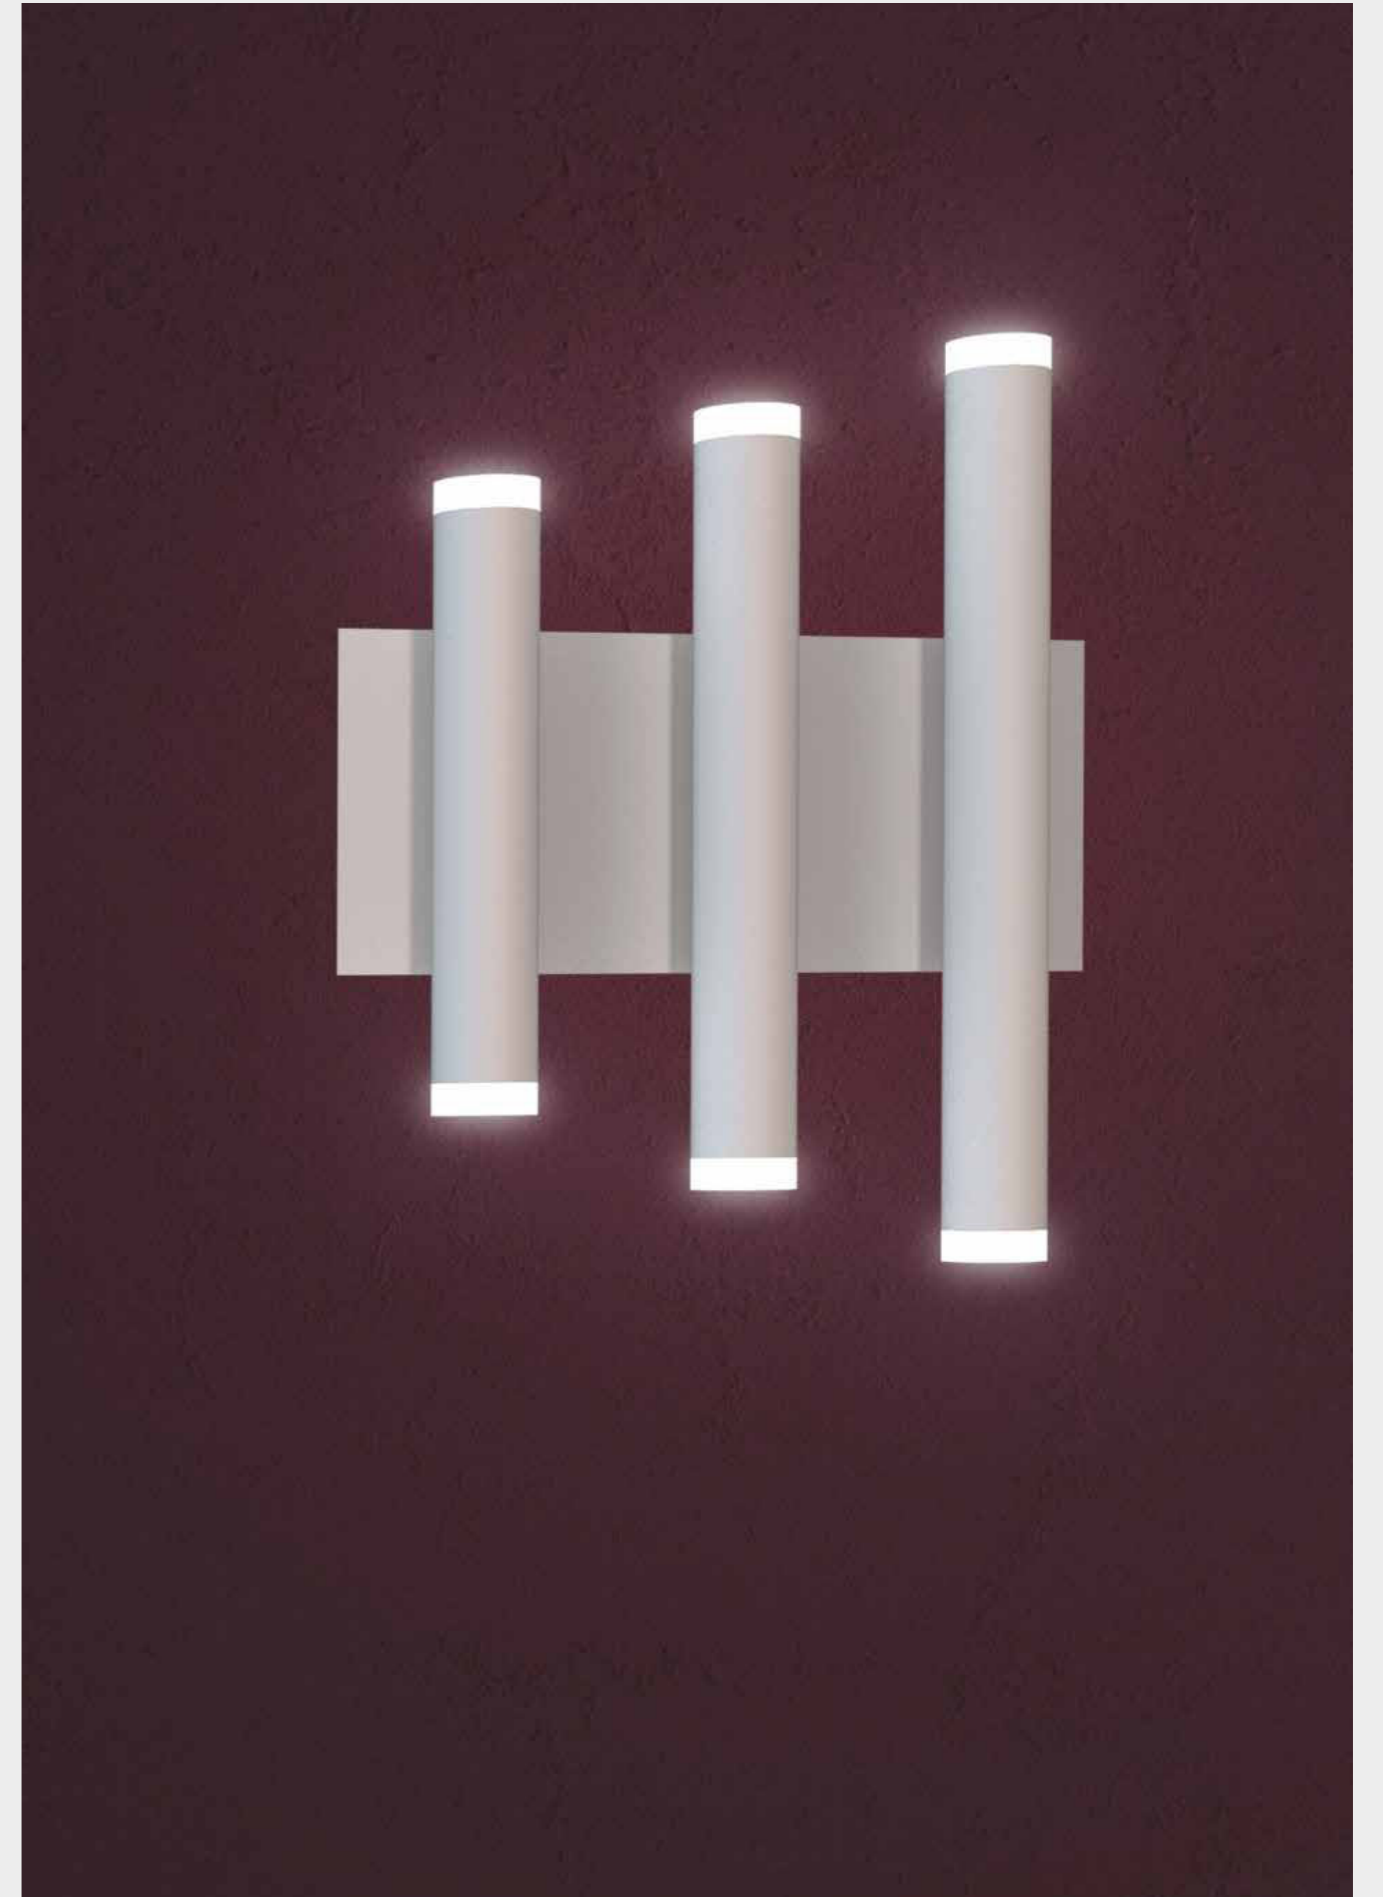

CALA

Aplique-Wall lamp

8189 Blanco-White
LED 36W 3000K 2520lm

8190 Negro-Black
LED 36W 3000K 2520lm

8191 Oro-Gold
LED 36W 3000K 2520lm

8192 Corten-Corten
LED 36W 3000K 2520lm

Registered N° 008635742-0001

BIANCA