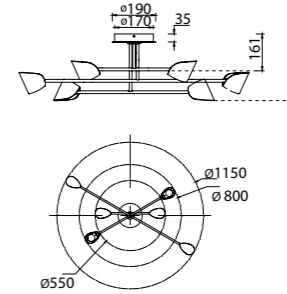

7587 Negro-Black
LED 8,5W 3000K 610lm

7578 Negro-Black
LED 61,5W 3000K 4000lm

7579 Negro-Black
LED 45W 3000K 3100lm

7580 Negro-Black
LED 44,5W 3000K 3100lm

7581 Negro-Black
LED 45W 3000K 3200lm

7582 Negro-Black
LED 30W 3000K 2100lm