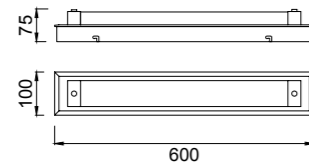

TUBE

5532 Cromo-Chrome
LED 21W 4000K 1800lm