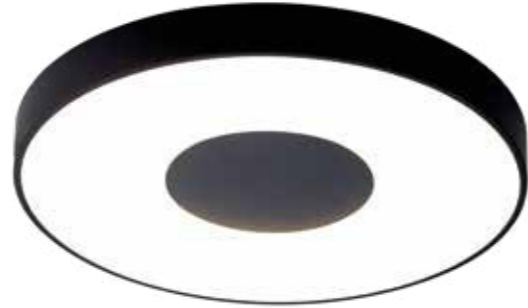

by Mantra Team

COIN

Plafón/Ceiling lamp

7560 Blanco-White
LED 100W 2700K-5000K 6000lm

7561 Negro-Black
LED 100W 2700K-5000K 6000lm

7562 Madera-Wood
LED 100W 2700K-5000K 6000lm

8036 Oro-Gold
LED 100W 2700K-5000K 6000lm