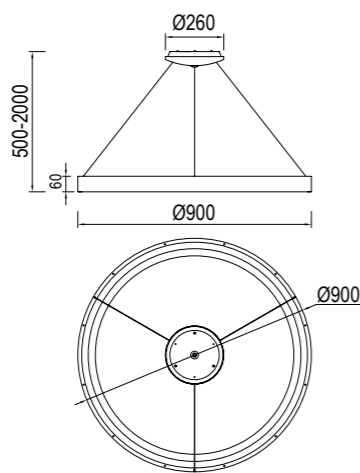

NISEKO II

REF	COLOR	LED	TEMP. COLOR	DIMMABLE	LÚMENES	(ø):	(h):	MANDO	APP
8645	Blanco-White	66W	2700K-5000K	▲	5440lm	ø900	500-2000	R00135	×
8646	Negro-Black	66W	2700K-5000K	▲	5440lm	ø900	500-2000	R00135	×
8647	Oro-Gold	66W	2700K-5000K	▲	5440lm	ø900	500-2000	R00135	×
8648	Madera-Wood	66W	2700K-5000K	▲	5440lm	ø900	500-2000	R00135	×