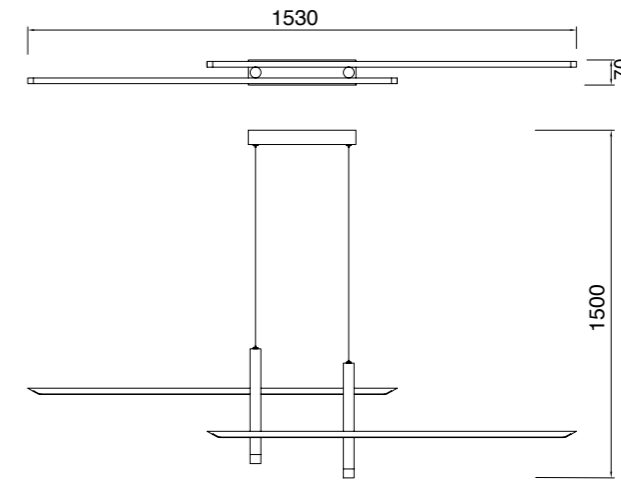

ESPARTA

7980 Blanco+Oro-White+Gold
LED 30W 3000K 1400lm

7981 Negro+Oro-Black+Gold
LED 30W 3000K 1400lm

7982 Blanco+Oro-White+Gold
LED 50W 3000K 2100lm

7983 Negro+Oro-Black+Gold
LED 50W 3000K 2100lm

Aluminio+Metal/Aluminum+Metal 220-240V~ 50/60Hz CRI≥ 80

Aluminio+Metal/Aluminum+Metal 220-240V~ 50/60Hz CRI≥ 80