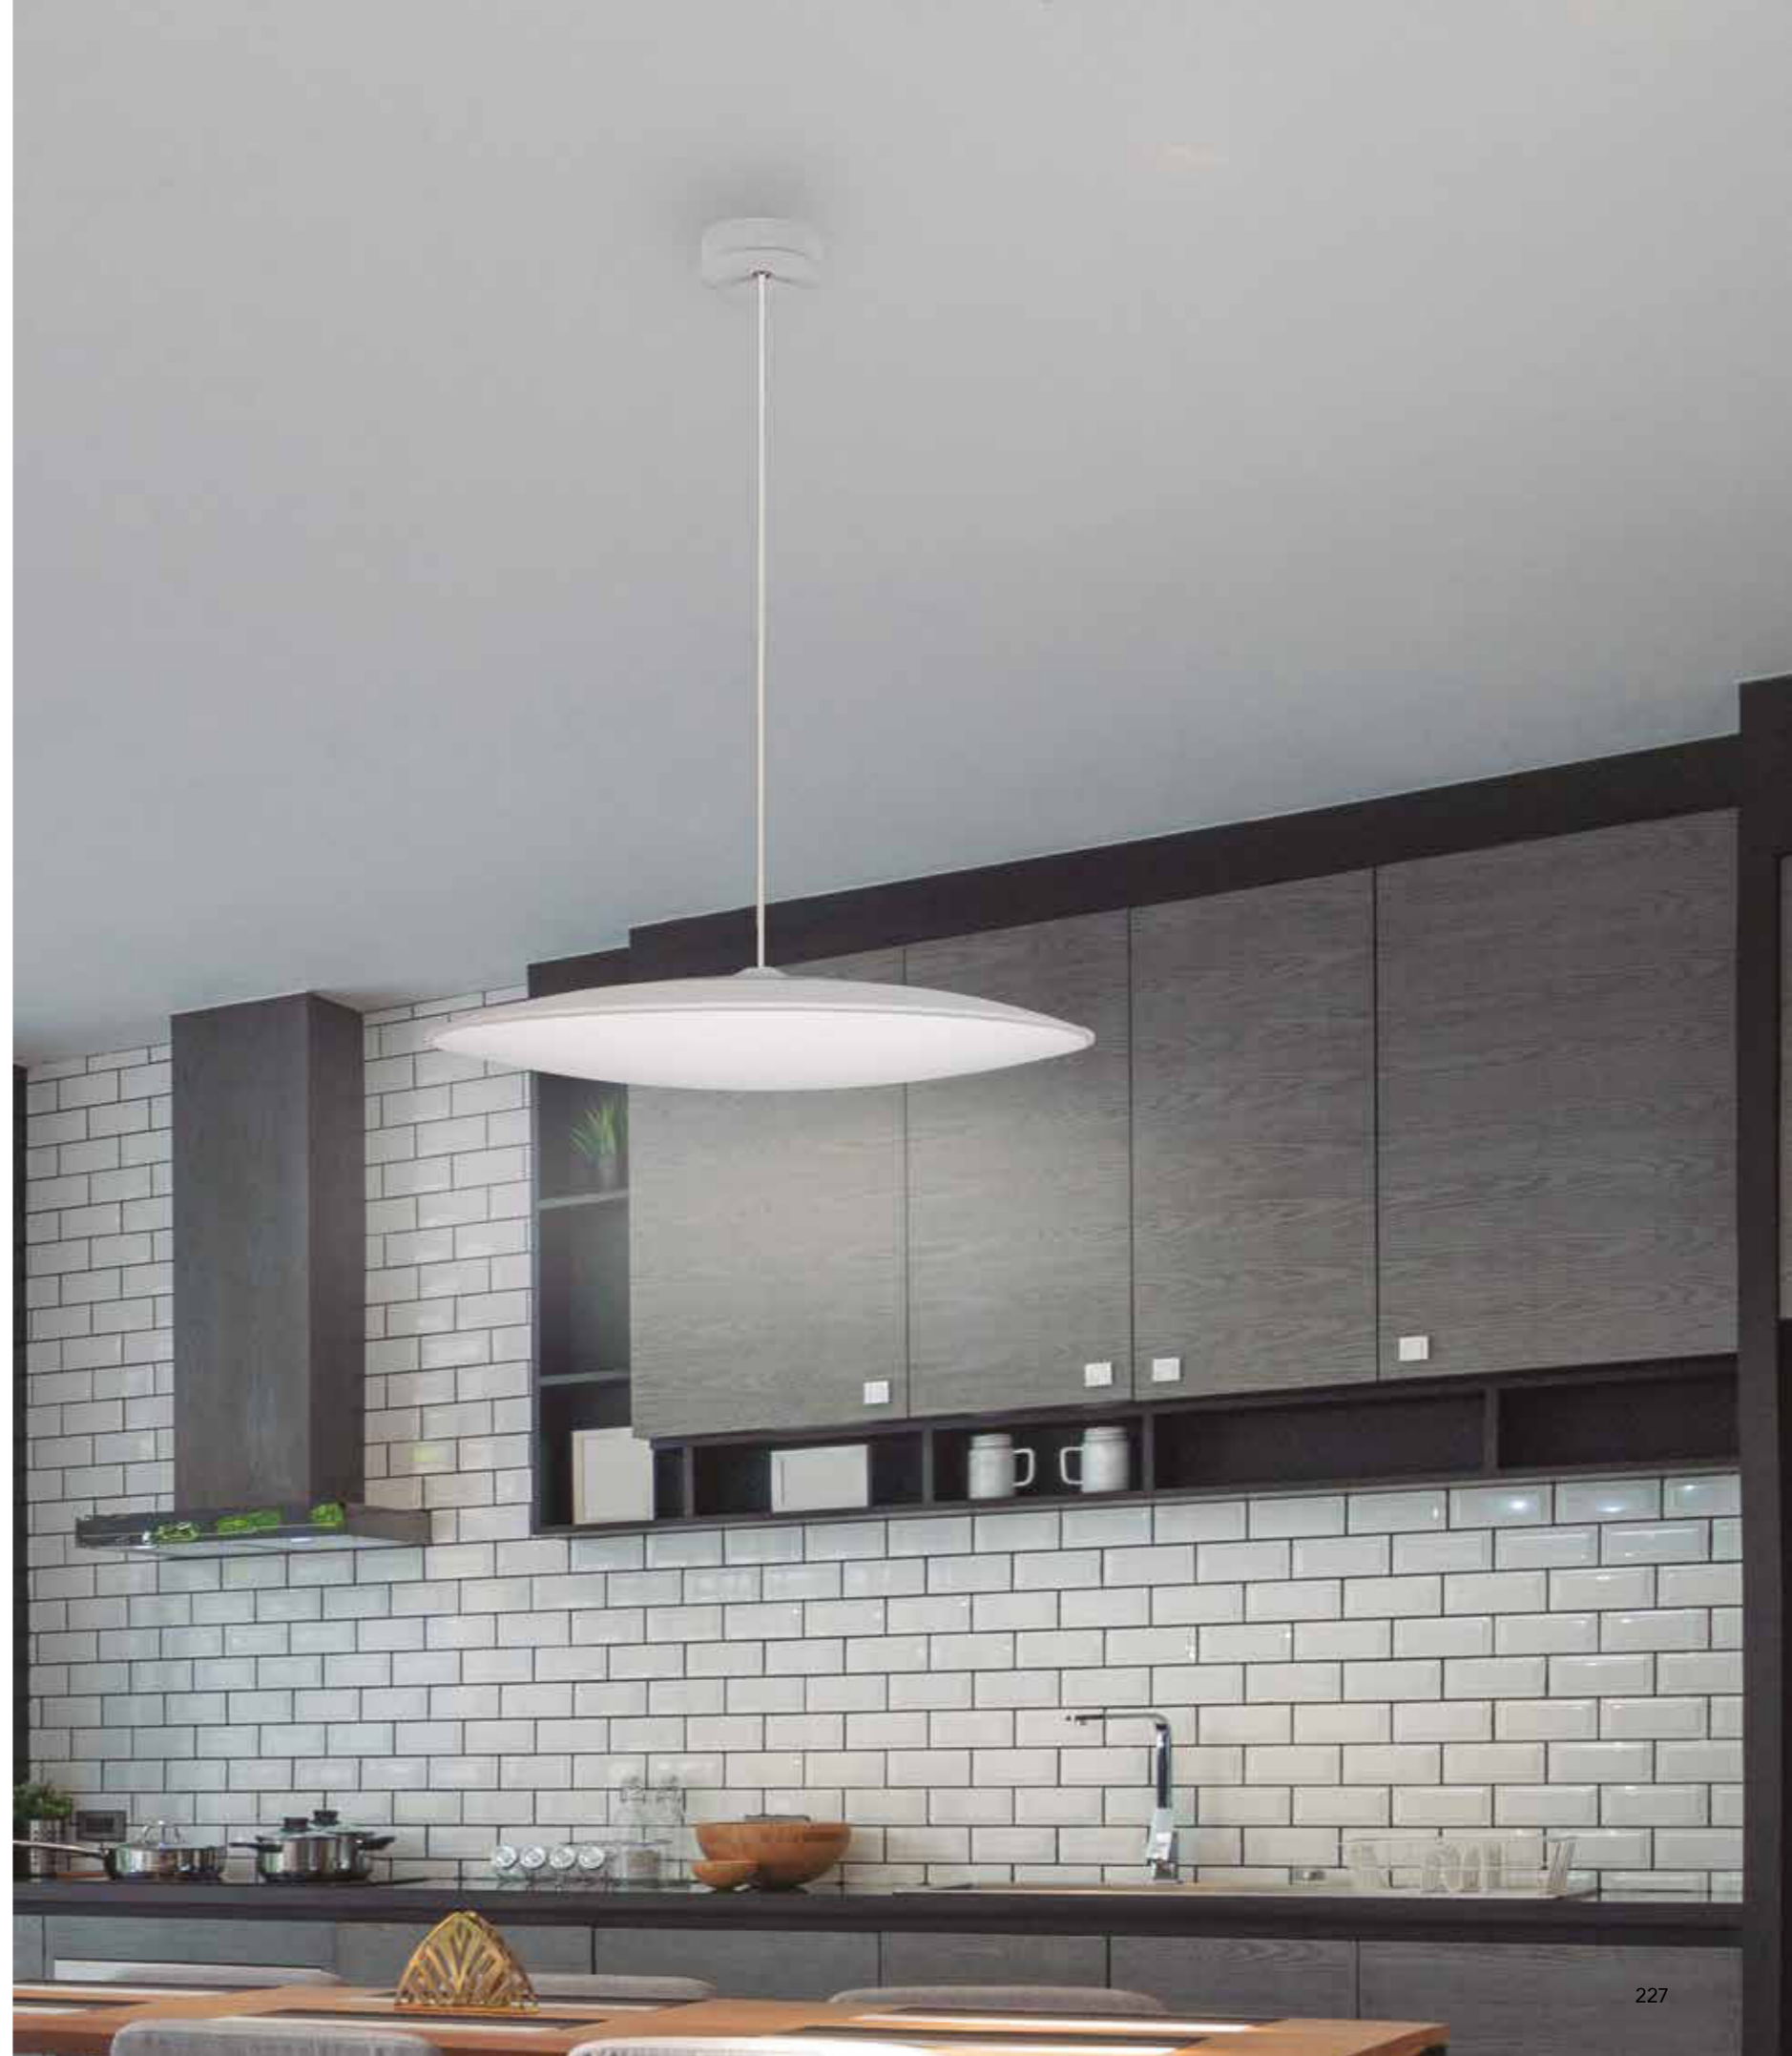

7977 Blanco-White
LED 50W 4000K 4250lm

7976 Blanco-White
LED 50W 5000K 4300lm

MODO DE USO

Acrílico/Acrylic 220-240V~ 50/60Hz CRI≥ 80

SLIM

by Mantra Team

SLIM

8100 Blanco-White
LED 50W 3000K 4150lm