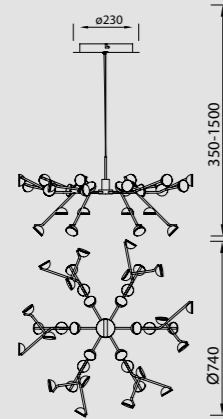

ADN

by Mantra Team

ADN

6260 Blanco mate-Matte white
LED 100W 3000K 7250lm

8651 Blanco mate-Matte white
LED 108W 3000K 7250lm
Dimmable

6262 Blanco mate-Matte white
LED 36W 3000K 2150lm

6261 Blanco mate-Matte white
LED 72W 3000K 4450lm