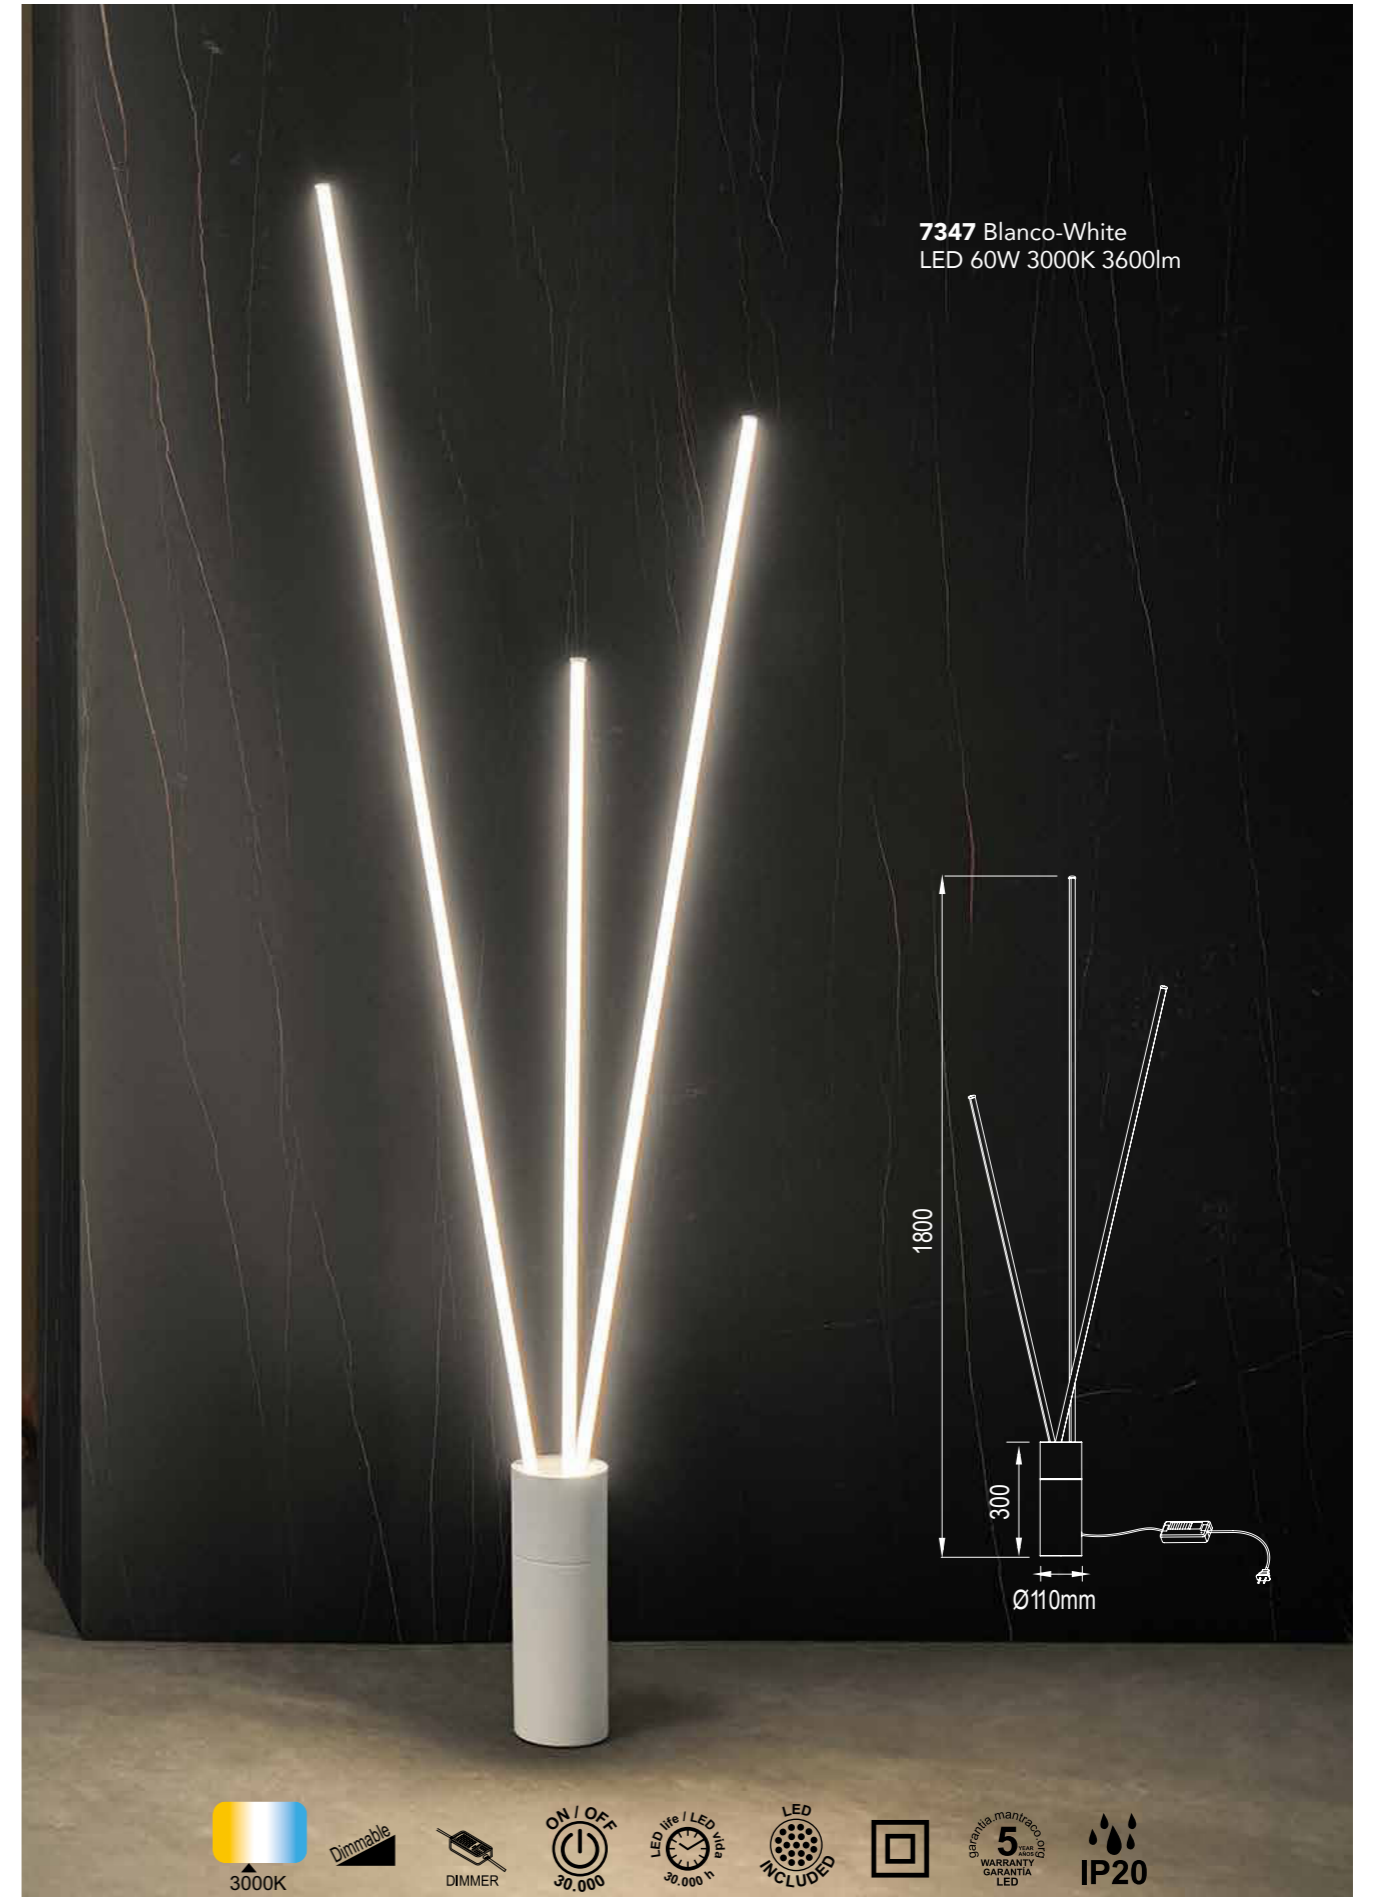

Acero/Steel 220-240V~ 50/60Hz CRI≥ 80