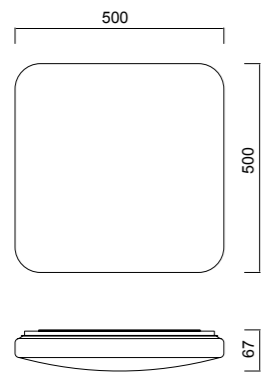

QUATRO II

Plafón-Ceiling lamp

6242 Blanco-White
LED 60W 3000K 3800lm

6241 Blanco-White
LED 45W 3000K 2800lm

6240 Blanco-White
LED 30W 3000K 1800lm

6245 Blanco-White
LED 60W 5000K 4000lm

6244 Blanco-White
LED 45W 5000K 3000lm

6243 Blanco-White
LED 30W 5000K 2000lm