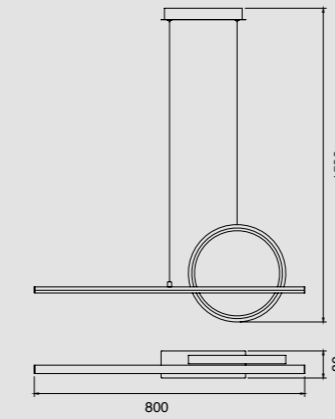

7190 Blanco-White
LED 50W 3000K 4000lm

7140 Negro-Black
LED 50W 3000K 4000lm

7142 Negro-Black
LED 30W 3000K 2400lm

7192 Blanco-White
LED 30W 3000K 2400lm

7191 Blanco-White
LED 48W 3000K 3840lm

7141 Negro-Black
LED 48W 3000K 3840lm