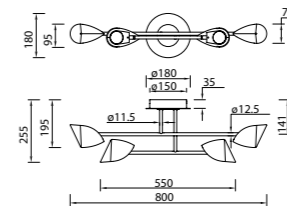

7587 Negro-Black
LED 8,5W 3000K 610lm

7578 Negro-Black
LED 61,5W 3000K 4000lm

7579 Negro-Black
LED 45W 3000K 3100lm

7580 Negro-Black
LED 44,5W 3000K 3100lm

7581 Negro-Black
LED 45W 3000K 3200lm

7582 Negro-Black
LED 30W 3000K 2100lm