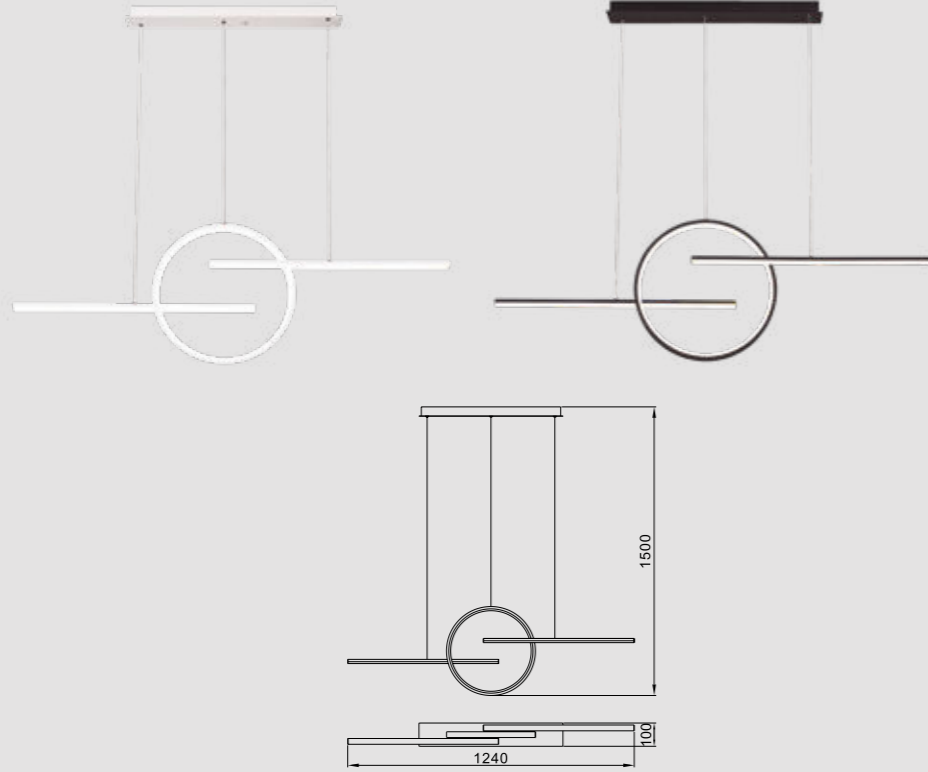

7140 Negro-Black
LED 50W 3000K 4000lm

7191 Blanco-White
LED 48W 3000K 3840lm

7141 Negro-Black
LED 48W 3000K 3840lm

KITESURF

Lámpara-Pendant lamp

7190 Blanco-White
LED 50W 3000K 4000lm