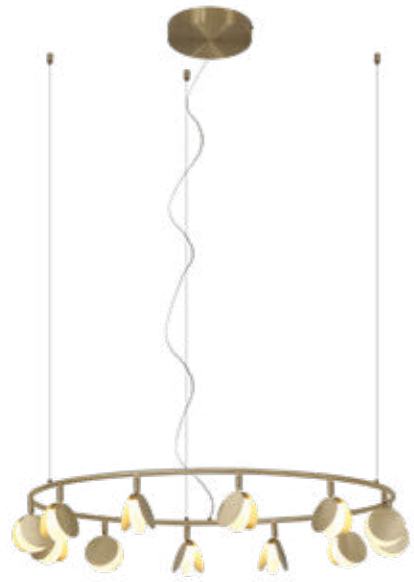

SHELL

Lámpara-Pendant lamp

7261 Oro-Gold
LED 40W 3000K 2120lm

7262 Oro-Gold
LED 30W 3000K 1590lm

7357 Oro-Gold
LED 60W 3000K 3180lm

Metal-Metal 220-240V~ 50/60Hz CRI≥ 80

SHELL

7260 Oro-Gold
LED 50W 3000K 2650lm