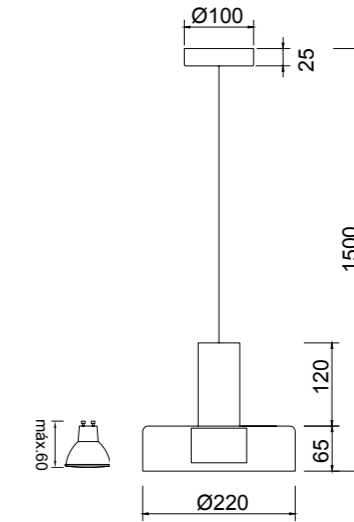

Bombillas recomendadas-Suggested bulbs

GU10	K	LED	REF	DIMMABLE
	3000K	9W	R09218	
	3000K	9W	R09219	
	4000K	9W	R09220