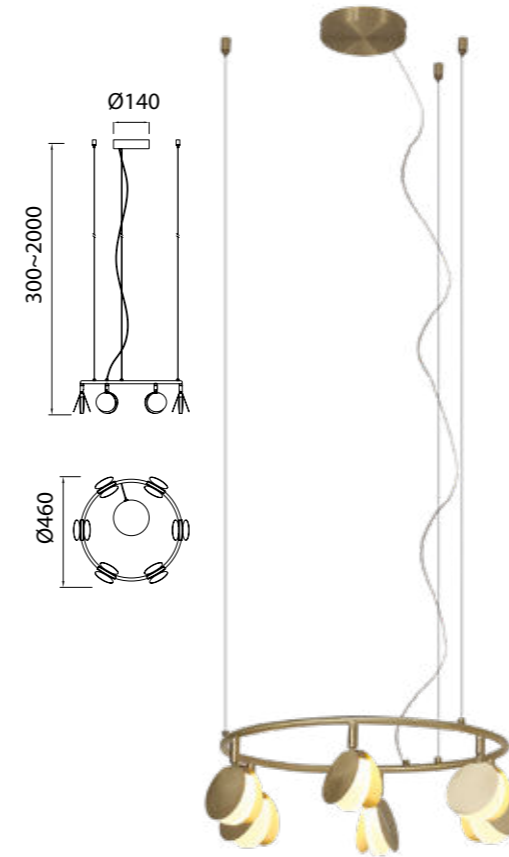

SHELL

Lámpara-Pendant lamp

7261 Oro-Gold
LED 40W 3000K 2120lm

7262 Oro-Gold
LED 30W 3000K 1590lm

7357 Oro-Gold
LED 60W 3000K 3180lm

Metal-Metal 220-240V~ 50/60Hz CRI≥ 80

SHELL

7260 Oro-Gold
LED 50W 3000K 2650lm