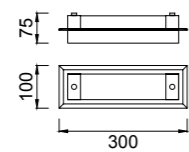

5534 Cromo-Chrome
LED 8W 4000K 680lm

Metal/Cristal-Metal/Crystal 220-240V~ 50/60Hz