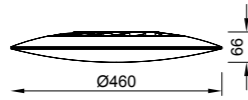

7978 Blanco-White
LED 50W 3000K 4150lm