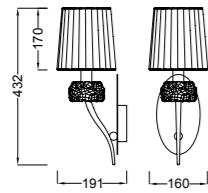

LOEWE

4735 Cuero/Blanco-Antique brass/White
1 x E14 máx. 20W LED (no incl)