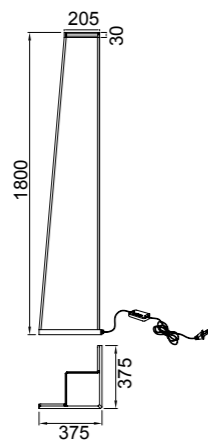

- **7286** Oro-Gold
  LED 20W 3000K 1500lm
- **7288** Arena-Sabbia
  LED 20W 3000K 1500lm
- **7282** Blanco-White
  LED 20W 3000K 1500lm
- **7283** Negro-Black
  LED 20W 3000K 1500lm