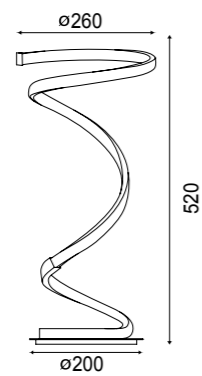

HELIX

by Santiago Sevillano Studio

HELIX

Sobremesa-Table lamp

6103 Plata cromo-Silver chrome
LED 20W 3000K 1600lm

6104 Negro-Black
LED 20W 3000K 1600lm

Aluminio/Acero/Acrílico-Aluminum/Steel/Acrylic 220-240V~ 50/60Hz CRI≥ 80 Registered N° 004721413-001