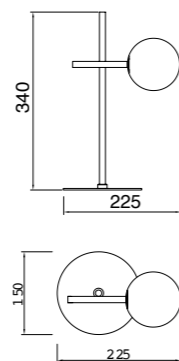

MODO DE USO

INCLUDED

INCLUDED