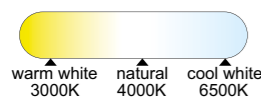

GAMER

by Mantra Team

GAMER

8484 Blanco-White
LED RGB 30W 3000K-6500K 2000lm

8485 Negro-Black
LED RGB 30W 3000K-6500K 2000lm

R00138

MODO DE USO

Dimmable