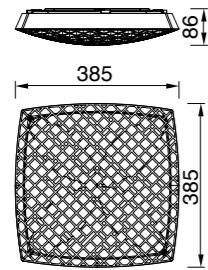

URBAN

by Santiago Sevillano Studio

URBAN

URBAN

7886 Blanco-White
LED 56W 2700K-5000K 4000lm

7887 Negro-Black
LED 56W 2700K-5000K 4000lm

7888 Blanco-White
LED 80W 2700K-5000K 5200lm

7889 Negro-Black
LED 80W 2700K-5000K 5200lm