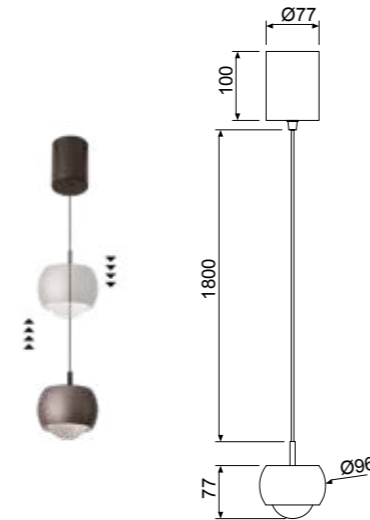

8408 Café-Coffee
LED 12W 3000K 1000lm

8541 Oro-Gold
LED 12W 3000K 1000lm

MODO DE USO