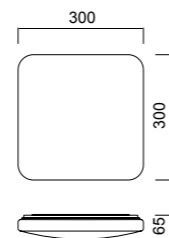

QUATRO II

Plafón-Ceiling lamp

6242 Blanco-White
LED 60W 3000K 3800lm

6241 Blanco-White
LED 45W 3000K 2800lm

6240 Blanco-White
LED 30W 3000K 1800lm

6245 Blanco-White
LED 60W 5000K 4000lm

6244 Blanco-White
LED 45W 5000K 3000lm

6243 Blanco-White
LED 30W 5000K 2000lm