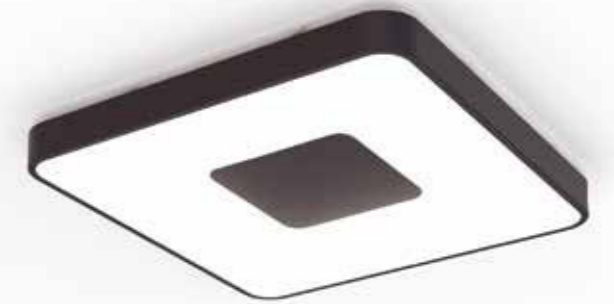

7917 Negro-Black
LED 100W 2700K-5000K 4900lm