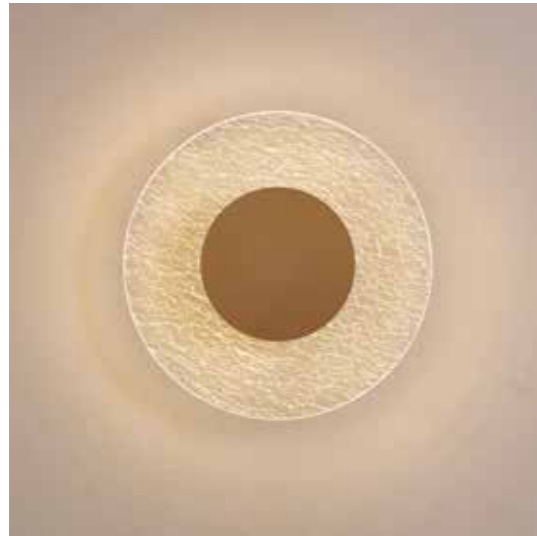

JEWEL

by Hugo Tejada

JEWEL

8073 Oro-Gold
LED 12W 3000K 750lm

8074 Blanco-White
LED 12W 3000K 750lm

8075 Oro-Gold
LED 30W 3000K 1600lm

8076 Blanco-White
LED 30W 3000K 1600lm

Aluminio+Acrílico-Aluminium+Acrylic 220-240V~ 50/60Hz CRI≥ 80