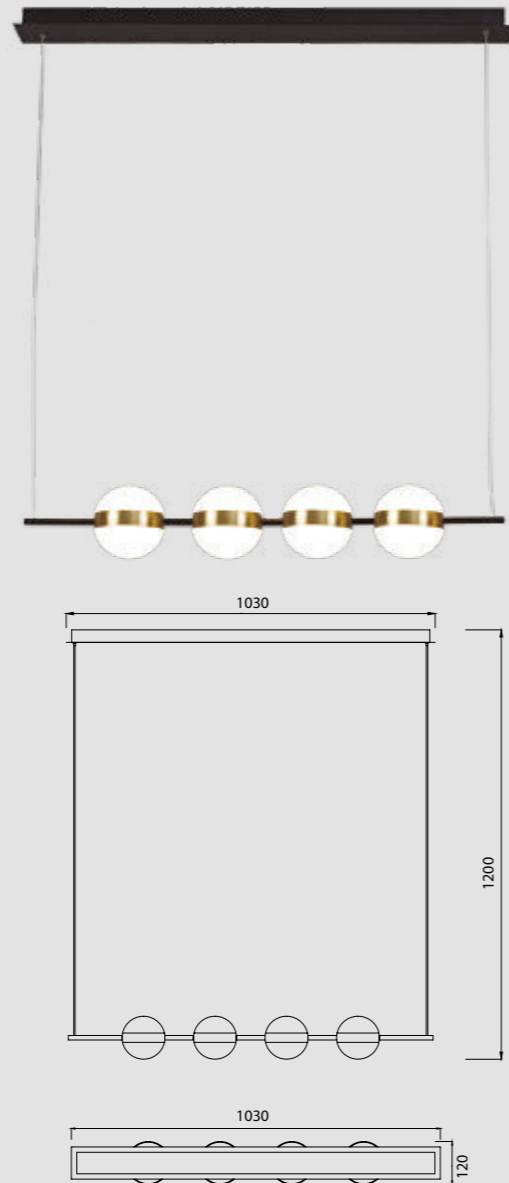

7196 Blanco-White
LED 24W 3000K 900lm

7146 Negro-Black
LED 24W 3000K 900lm

Aluminio/Silicona/Metal-Aluminium/Silicone/Metal 220-240V~ 50/60Hz CRI≥ 80

CUBA

7160 Oro/Negro-Gold/Black
LED 32W 3000K 2400lm

7161 Oro/Negro-Gold/Black
LED 32W 3000K 2400lm