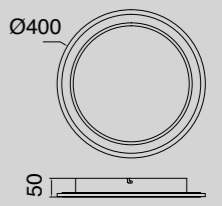

8509 Blanco-White
LED 24W 3000K-6000K 1800lm

R00127