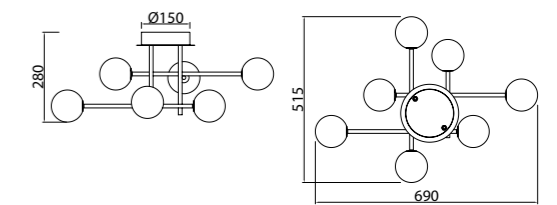

R09243 LED G4 5W 3000K 500lm (incl)

INCLUDED

Metal/Cristal-Metal/Glass 220-240V~ 50/60Hz CRI≥ 80 G4 máx. 5W LED Incluido- Registered N° 008435580-0001