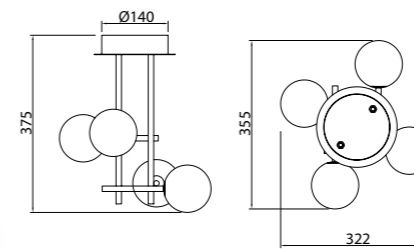

R09243 LED G4 5W 3000K 500lm (incl)

INCLUDED

Metal/Cristal-Metal/Glass 220-240V~ 50/60Hz CRI≥ 80 G4 máx. 5W LED Incluido- Registered N° 008435580-0001