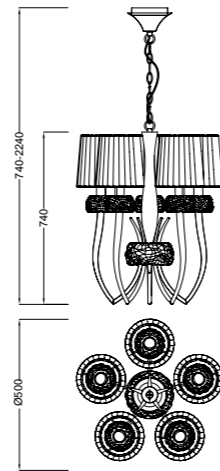

LOEWE

4732 Cuero/Blanco-Antique brass/White
5 x E14 máx. 20W LED (no incl)