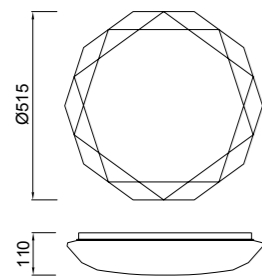

Metal/Acrílico-Metal/Acrylic 220-240V~ 50/60Hz

QUATRO II

Plafón-Ceiling lamp

6242 Blanco-White
LED 60W 3000K 3800lm

6241 Blanco-White
LED 45W 3000K 2800lm

6240 Blanco-White
LED 30W 3000K 1800lm

6245 Blanco-White
LED 60W 5000K 4000lm