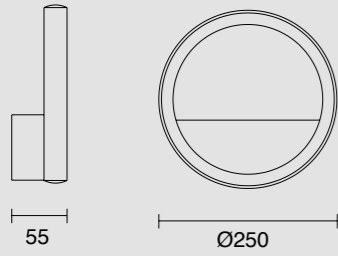

KITESURF

8597 Blanco-White
LED 8W 3000K 640lm

8593 Negro-Black
LED 8W 3000K 640lm