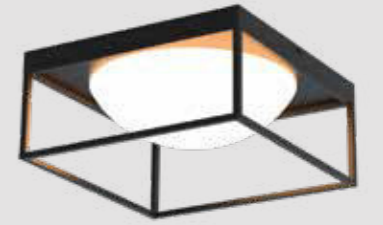

Plafón-Ceiling lamp

7602 Negro-Black
3LxE27 (no incl)