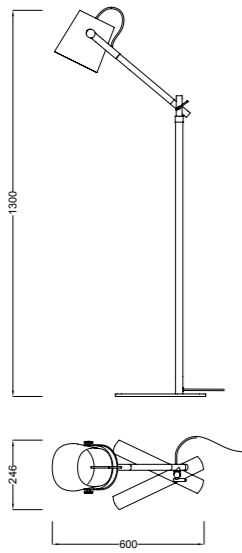

NÓRDICA II

4920
Blanco madera /Pantalla blanca
White wood/White shade
1x E27 máx.20W LED (no incl)

NOT INCLUDED ON/OFF

Tela/Madera/Acero-Fabric/Wood/Steel 100-240V~ 50/60Hz