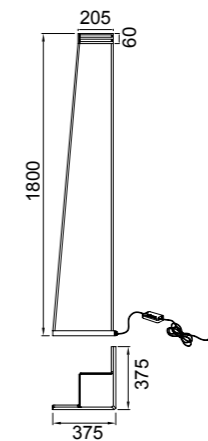

- **7440** Blanco-White
  LED 40W 3000K 3000lm
- **7441** Negro-Black
  LED 40W 3000K 3000lm
- **7442** Oro-Gold
  LED 40W 3000K 3000lm
- **7443** Arena-Sabbia
  LED 40W 3000K 3000lm