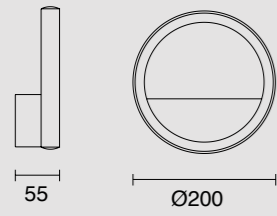

8596 Blanco-White
LED 8W 3000K 640lm

8592 Negro-Black
LED 8W 3000K 640lm