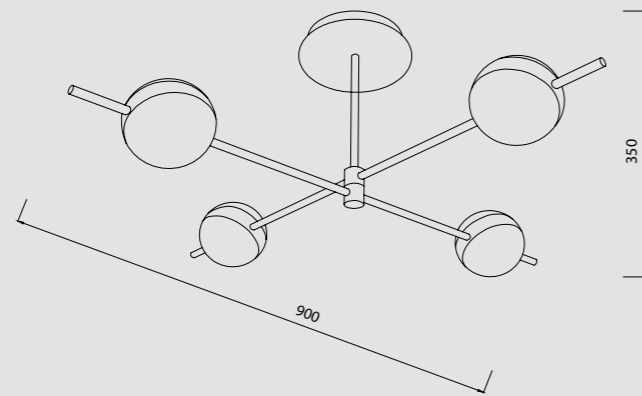

CUBA

7162 Oro/Negro-Gold/Black
LED 32W 3000K 2400lm

Metal/Acrílico-Metal/Acrylic 220-240V~ 50/60Hz CRI ≥80