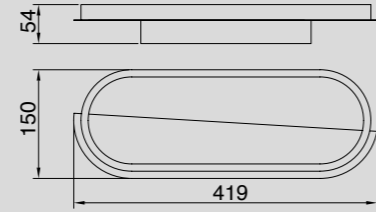

MÁRMOL

8502 Blanco-White
Decorado mármol/Decorated marble
LED 20W 3000K 1800lm

8503 Blanco-White
Decorado mármol/Decorated marble
LED 12W 3000K 1080lm