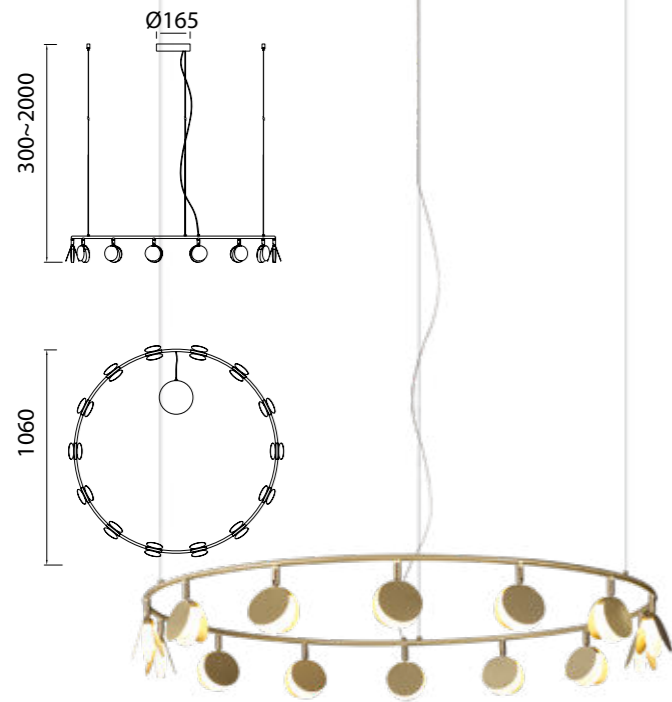

SHELL

Lámpara-Pendant lamp

7261 Oro-Gold
LED 40W 3000K 2120lm

7262 Oro-Gold
LED 30W 3000K 1590lm

7357 Oro-Gold
LED 60W 3000K 3180lm

Metal-Metal 220-240V~ 50/60Hz CRI≥ 80

SHELL

7260 Oro-Gold
LED 50W 3000K 2650lm