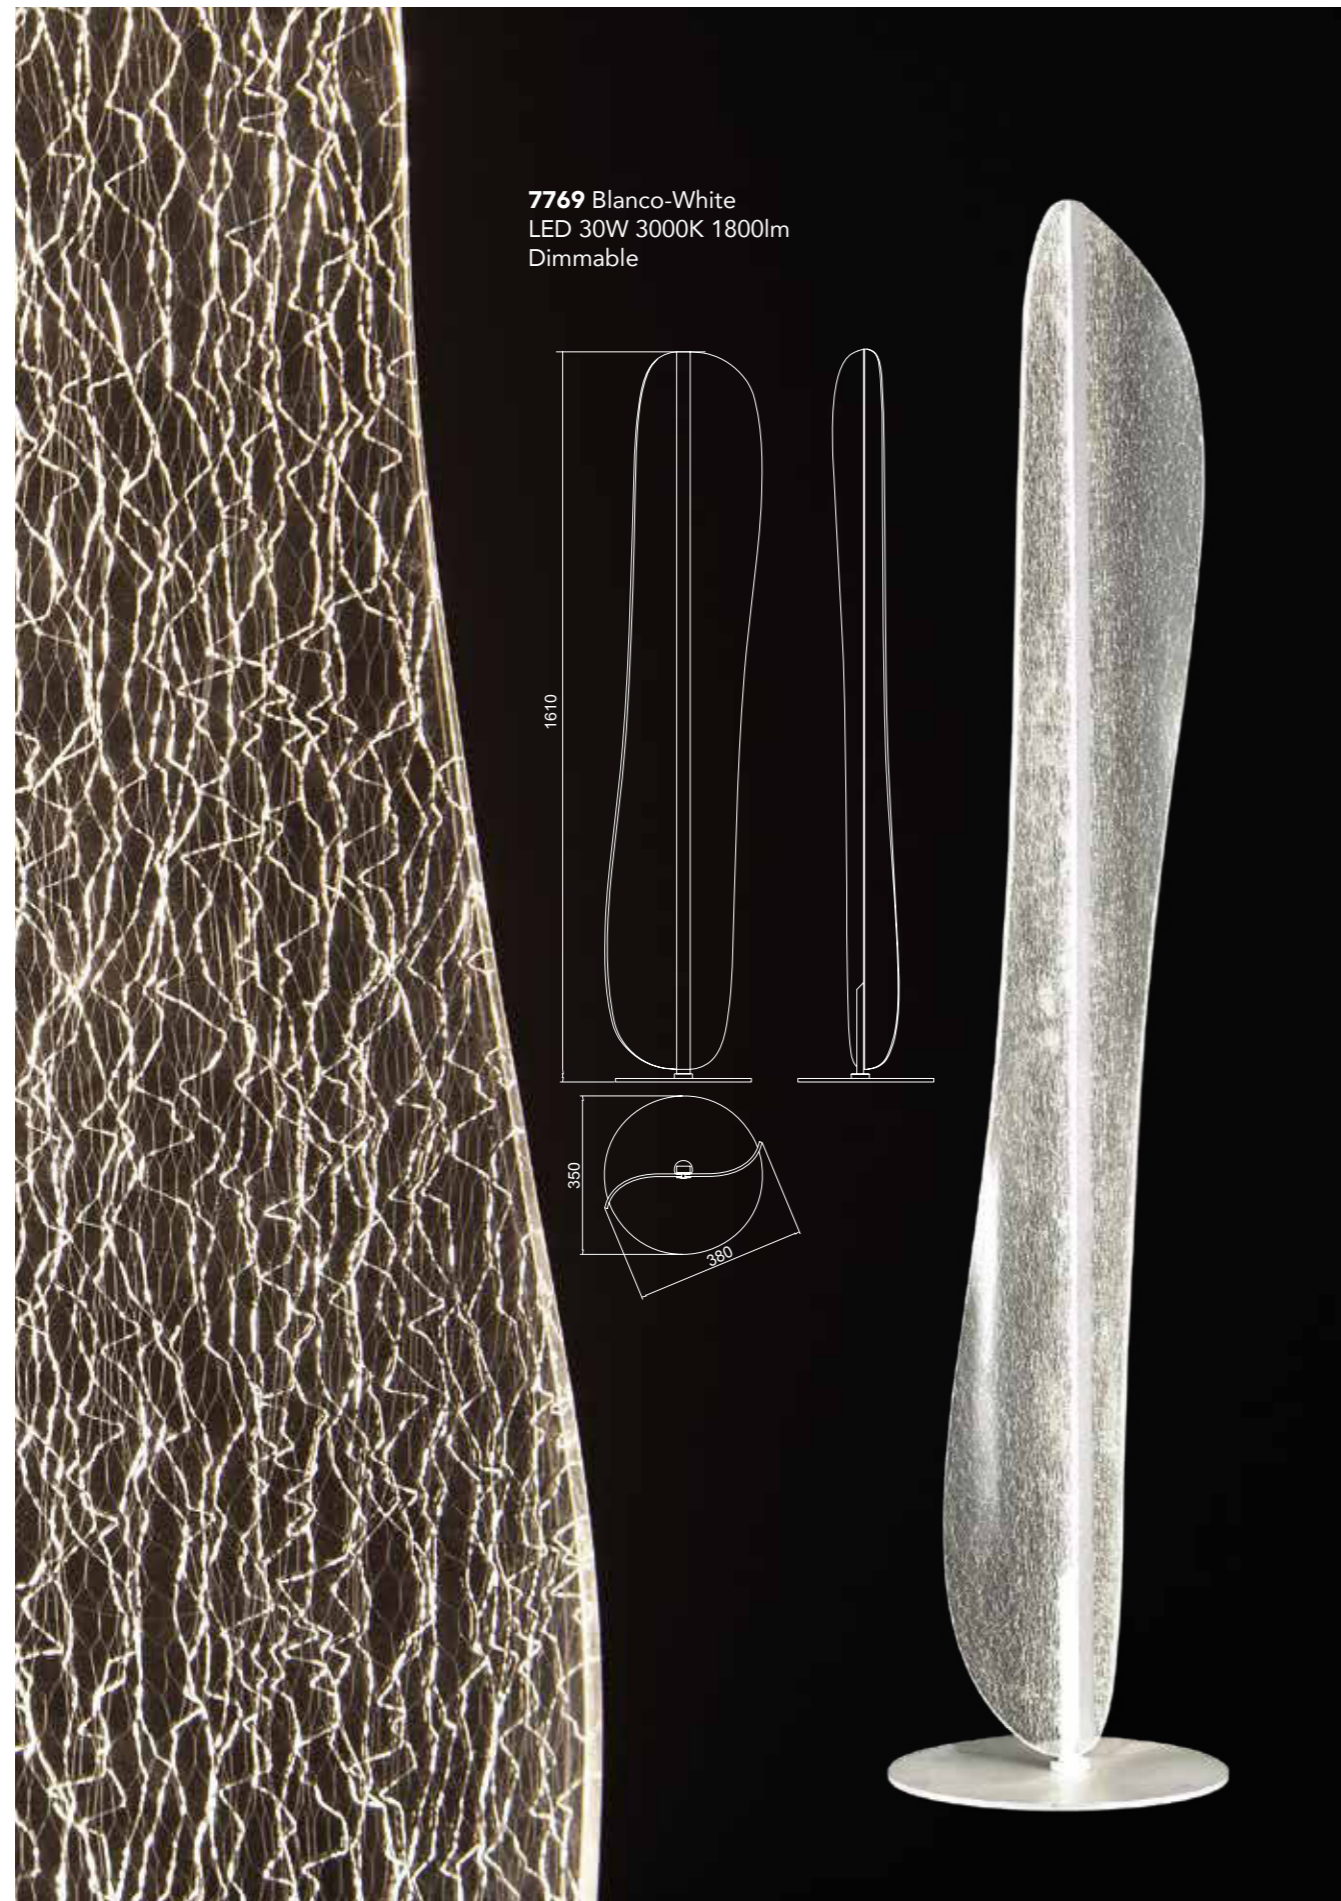

BIANCA

Metal/Acrílico-Metal/Acrylic 220-240V~ 50/60Hz CRI≥ 80