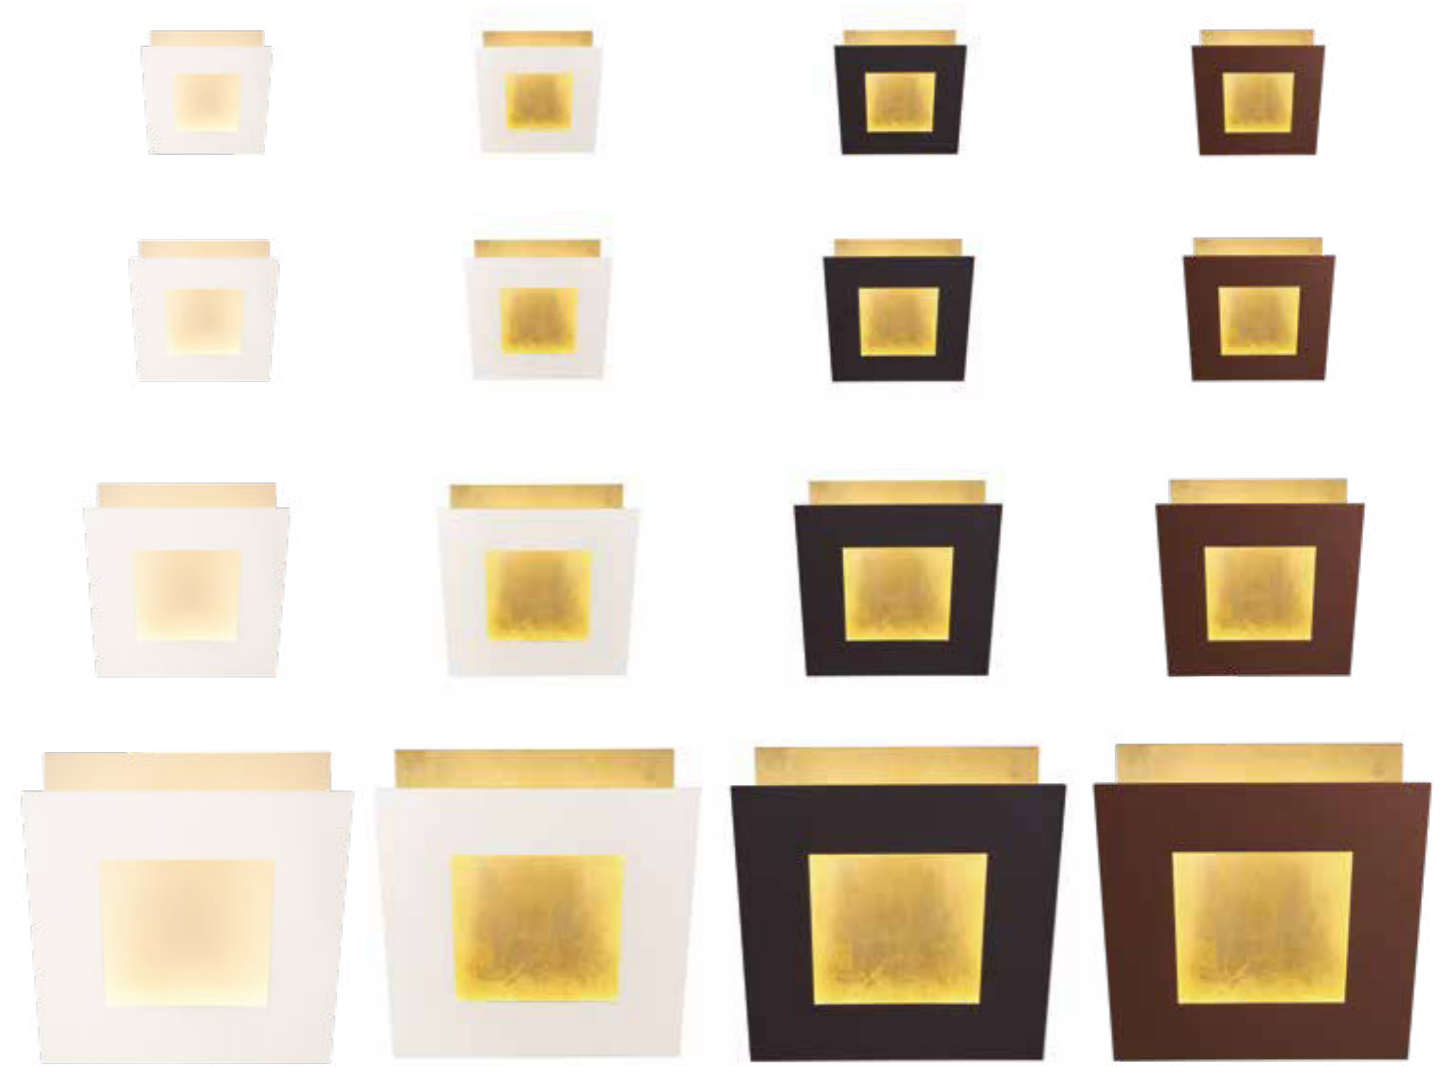

Aluminio-Aluminium 220-240V~ 50/60Hz CRI≥ 80

DALIA

DALIA

Aplique-Wall lamp

Aplique/Wall lamp

REFERENCE	K	LED WATT	LUMENS	FINISH	SIZES	MOTION-ROTATE
8110	3000K	12W	840lm	Blanco-White	140 x 140	
8111	3000K	12W	840lm	Blanco+Oro-White+Gold	140 x 140	
8112	3000K	12W	840lm	Negro+Oro-Black+Gold	140 x 140	
8113	3000K	12W	840lm	Corten+Oro-Corten+Gold	140 x 140	
8114	3000K	18W	1260lm	Blanco-White	180 x 180	
8115	3000K	18W	1260lm	Blanco+Oro-White+Gold	180 x 180	
8116	3000K	18W	1260lm	Negro+Oro-Black+Gold	180 x 180	
8117	3000K	18W	1260lm	Corten+Oro-Corten+Gold	180 x 180	
8118	3000K	24W	1680lm	Blanco-White	220 x 220	
8119	3000K	24W	1680lm	Blanco+Oro-White+Gold	220 x 220	
8120	3000K	24W	1680lm	Negro+Oro-Black+Gold	220 x 220	
8121	3000K	24W	1680lm	Corten+Oro-Corten+Gold	220 x 220	
8143	3000K	40W	2800lm	Blanco-White	400 x 400	
8144	3000K	40W	2800lm	Blanco+Oro-White+Gold	400 x 400	
8145	3000K	40W	2800lm	Negro+Oro-Black+Gold	400 x 400	
8146	3000K	40W	2800lm	Corten+Oro-Corten+Gold	400 x 400	