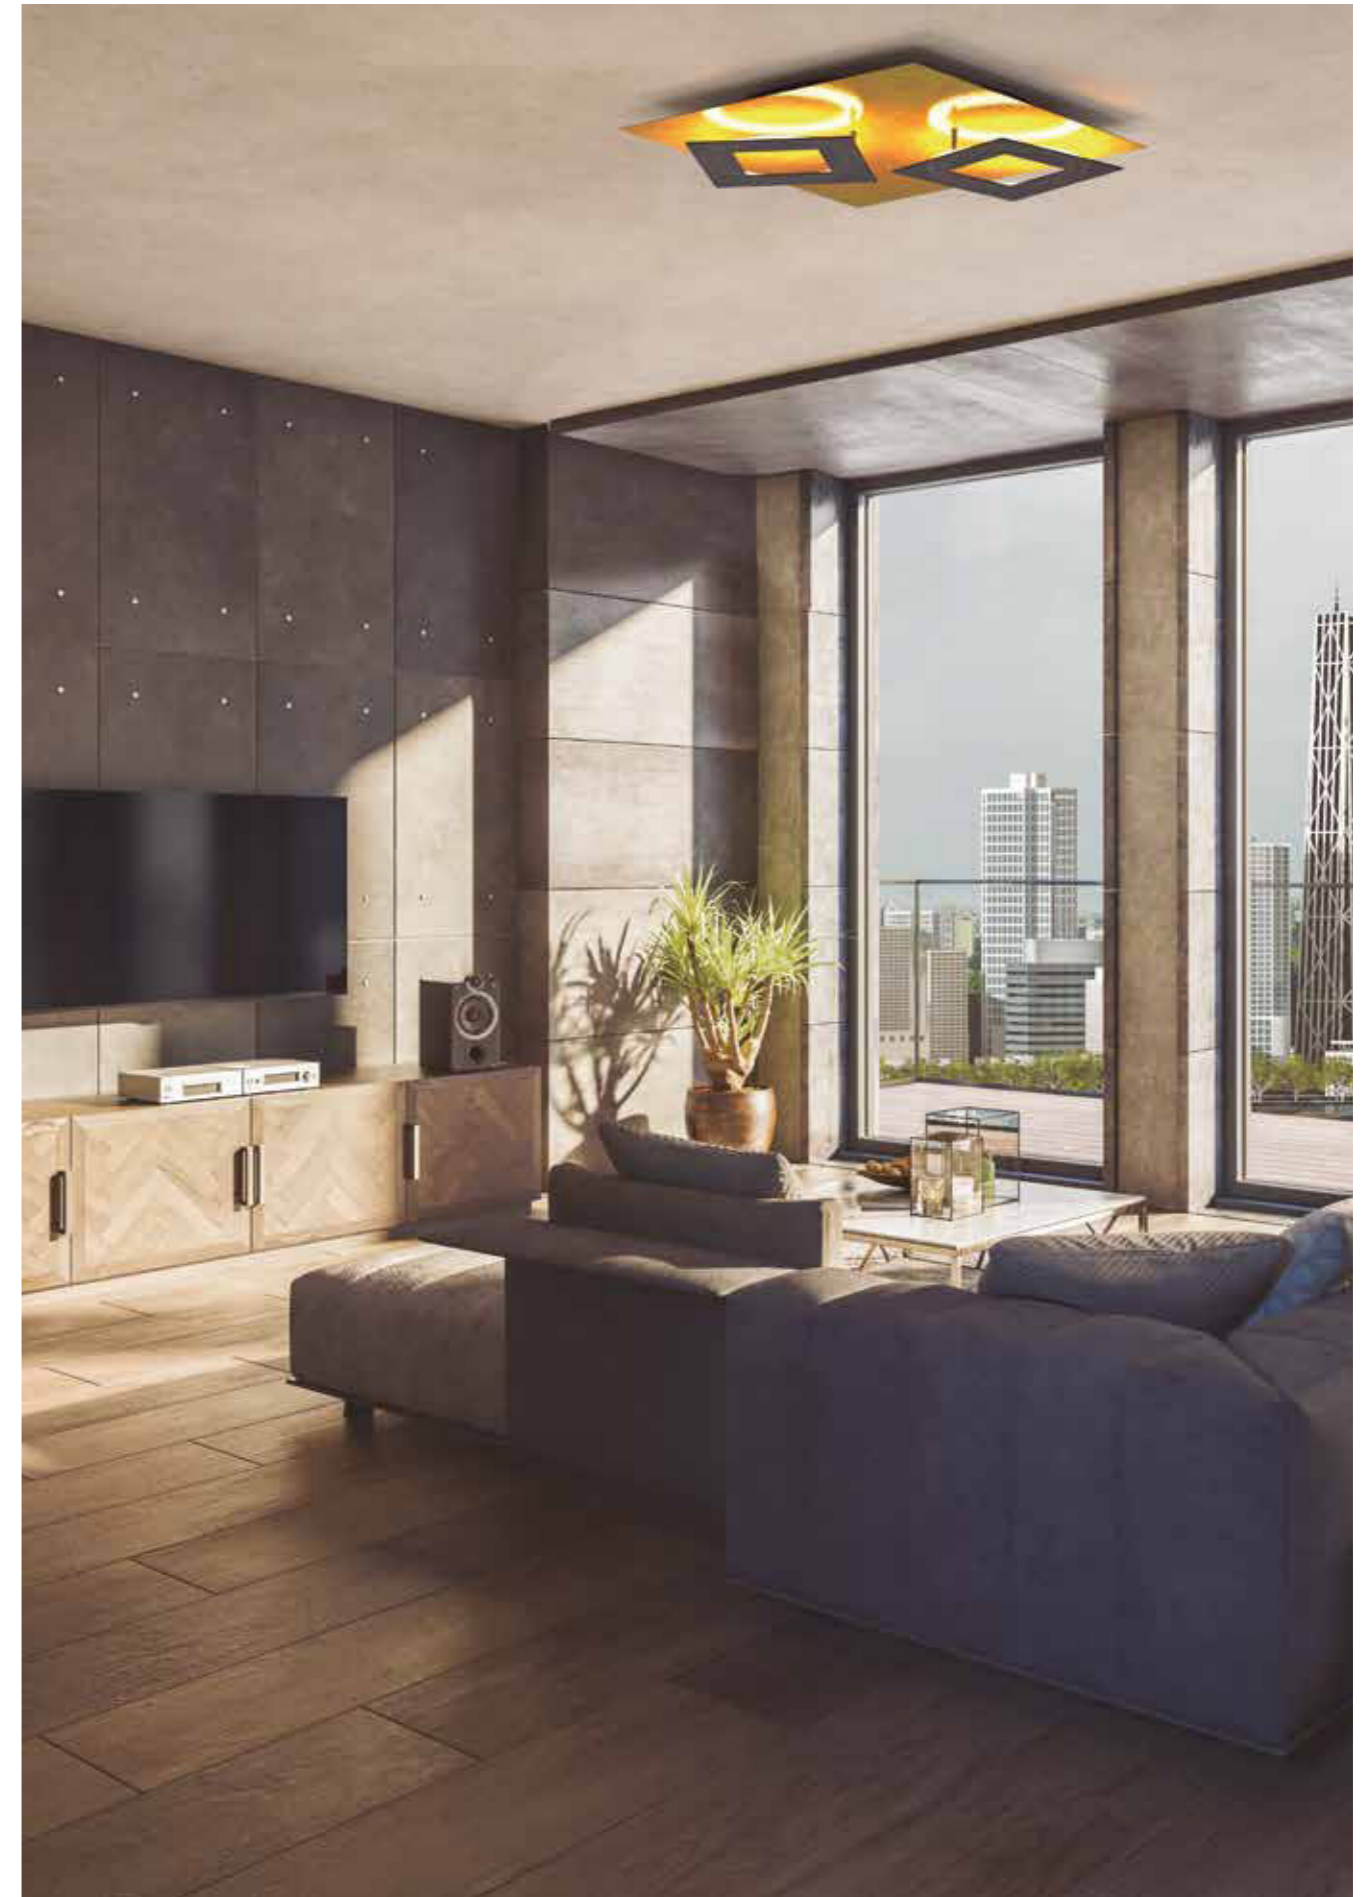

DALIA

8160 Blanco-White
LED 48W 3000K 3360lm

8161 Blanco+oro-White+gold
LED 48W 3000K 3360lm

8162 Negro+oro-Black+gold
LED 48W 3000K 3360lm

8163 Corten+oro-Corten+gold
LED 48W 3000K 3360lm

Aluminio-Aluminium 220-240V~ 50/60Hz CRI≥ 80