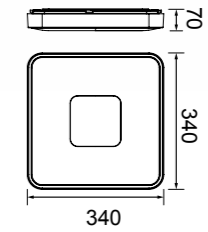

7918 Madera-Wood
LED 100W 2700K-5000K 4900lm

7917 Negro-Black
LED 100W 2700K-5000K 4900lm

7924 Madera-Wood
LED 56W 2700K-5000K 2500lm

7923 Negro-Black
LED 56W 2700K-5000K 2500lm

R00129

R00129

Metal/Acrílico/ABS-Metal/Acrylic/ABS 220-240V~ 50/60Hz CRI≥ 80 R00129 Incluido