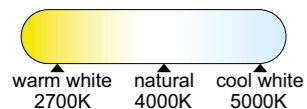

HIMALAYA

Plafón-Ceiling lamp

7963 Blanco-White
LED 80W 2700K-5000K 3500lm

7964 Madera-Wood
LED 80W 2700K-5000K 3500lm

7965 Negro-Black
LED 80W 2700K-5000K 3500lm

R00129

HIMALAYA

Plafón-Ceiling lamp