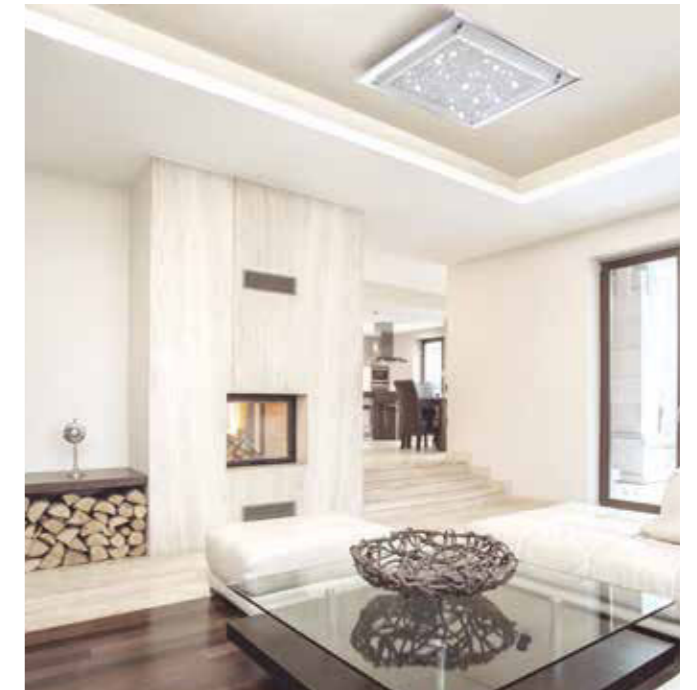

Espejo/Cristal-Mirror/Glass 100-240V~ 50/60Hz

Espejo/Cristal-Mirror/Glass 100-240V~ 50/60Hz