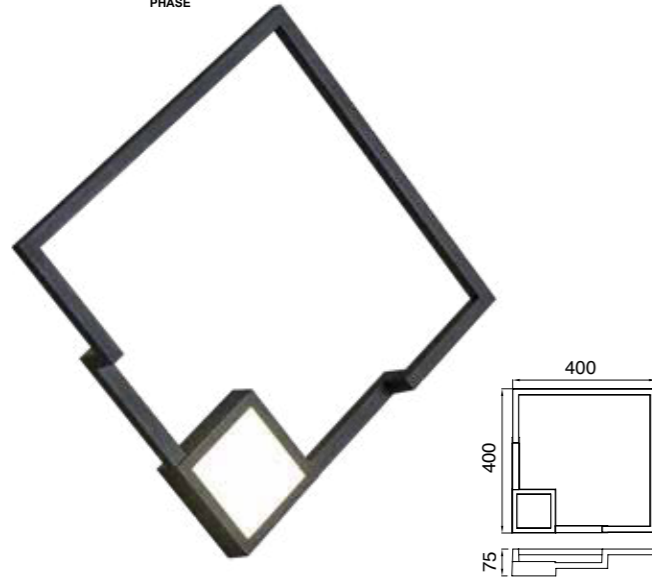

BOUTIQUE

Aplique-Wall lamp

7680 Negro-Black
LED 25W 3000K 1370lm

7681 Negro-Black
LED 25W 3000K 1370lm
Dimmable Phase Cut