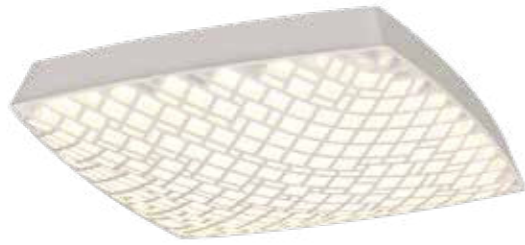

URBAN

by Santiago Sevillano Studio

URBAN

URBAN

7886 Blanco-White
LED 56W 2700K-5000K 4000lm

7887 Negro-Black
LED 56W 2700K-5000K 4000lm

7888 Blanco-White
LED 80W 2700K-5000K 5200lm

7889 Negro-Black
LED 80W 2700K-5000K 5200lm