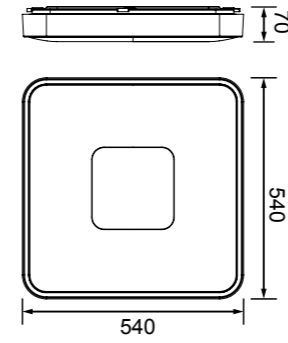

7920 Negro-Black
LED 80W 2700K-5000K 3900lm

7917 Negro-Black
LED 100W 2700K-5000K 4900lm