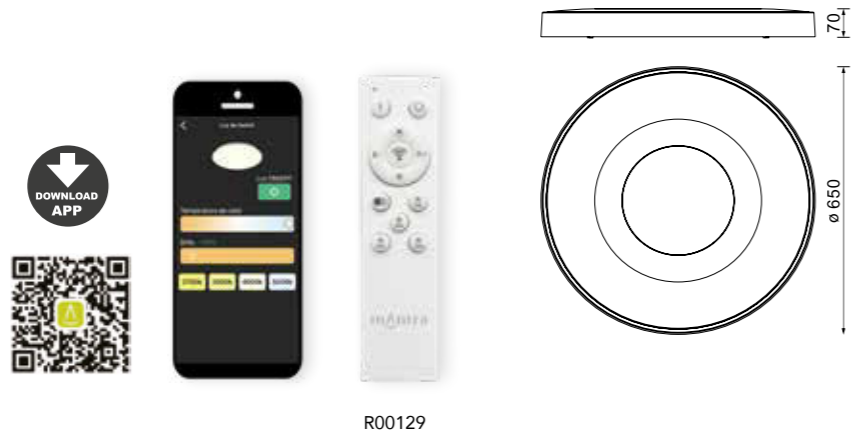

by Mantra Team

COIN

Plafón/Ceiling lamp

7560 Blanco-White
LED 100W 2700K-5000K 6000lm

7561 Negro-Black
LED 100W 2700K-5000K 6000lm

7562 Madera-Wood
LED 100W 2700K-5000K 6000lm

8036 Oro-Gold
LED 100W 2700K-5000K 6000lm