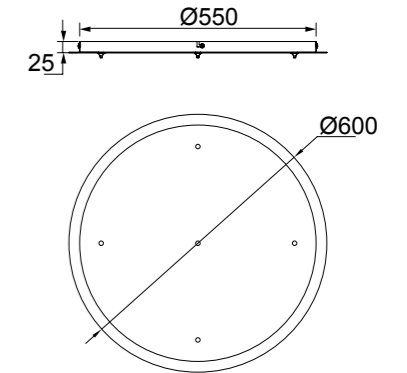

FLORÓN TECHO 5L - CEILING CUP 5L

- **8262**
  Blanco-White
- **8272**
  Cromo-Chrome
- **8267**
  Oro-Gold
- **8516**
  Negro-Black