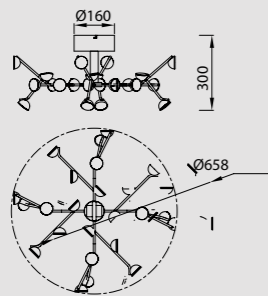

Aluminio-Aluminium 220-240V~ 50/60Hz CRI ≥80