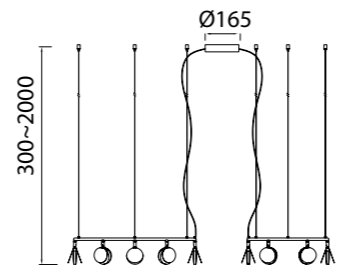

7356 Oro-Gold
LED 70W 3000K 3710lm

Metal-Metal 220-240V~ 50/60Hz CRI≥ 80