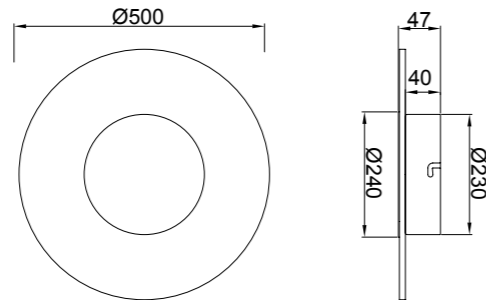

8076 Blanco-White
LED 30W 3000K 1600lm

Aluminio+Acrílico-Aluminium+Acrylic 220-240V~ 50/60Hz CRI≥ 80