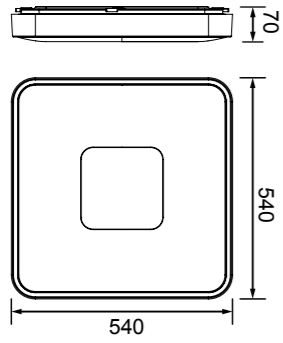

COIN

by Mantra Team

COIN

Plafón-Ceiling lamp

Plafón-Ceiling lamp

7925 Oro-Gold
LED 100W 2700K-5000K 4900lm

7916 Blanco-White
LED 100W 2700K-5000K 4900lm

7926 Oro-Gold
LED 80W 2700K-5000K 3900lm