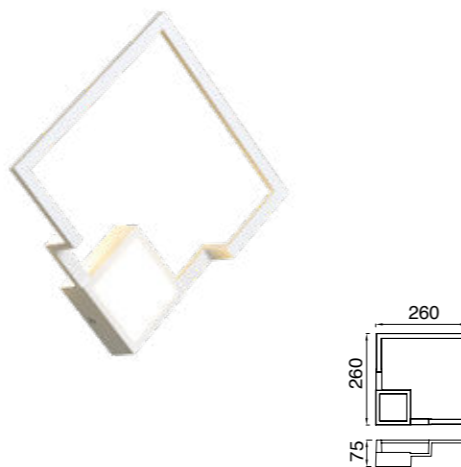

7670 Blanco-White
LED 17,5W 3000K 1150lm

7671 Blanco-White
LED 17,5W 3000K 1150lm
Dimmable Phase Cut