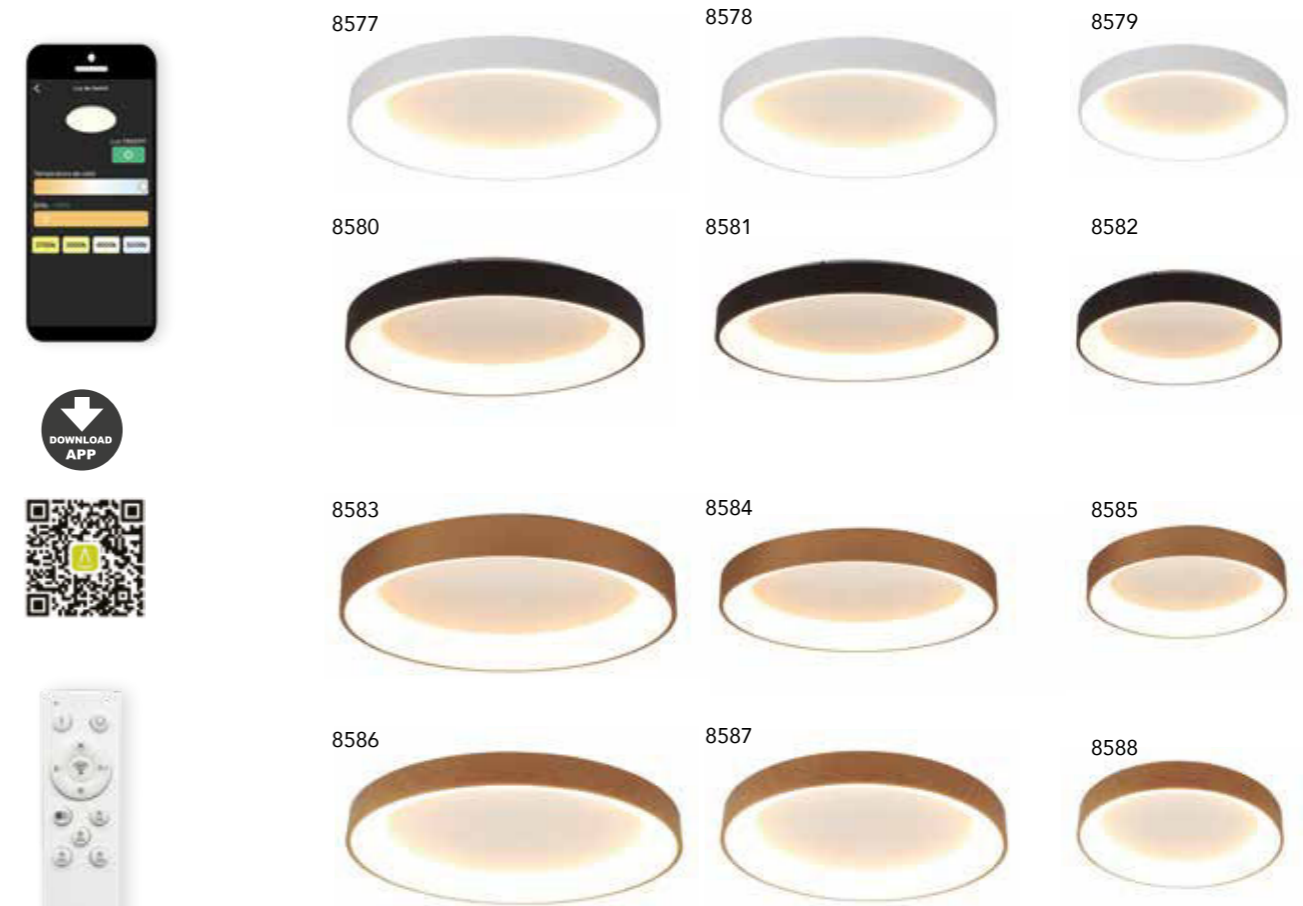

NISEKO II

REF	COLOR	LED	TEMP. COLOR	DIMMABLE	LÚMENES	(ø):	(h):	MANDO	APP
8638	Blanco-White	58W	2700K-5000K	▲	4700lm	ø780	95	R00135	x
8640	Negro-Black	58W	2700K-5000K	▲	4700lm	ø780	95	R00135	x
8642	Oro-Gold	58W	2700K-5000K	▲	4700lm	ø780	95	R00135	x
8644	Madera-Wood	58W	2700K-5000K	▲	4700lm	ø780	95	R00135	x
8637	Blanco-White	78W	2700K-5000K	▲	6200lm	ø900	95	R00135	x
8639	Negro-Black	78W	2700K-5000K	▲	6200lm	ø900	95	R00135	x
8641	Oro-Gold	78W	2700K-5000K	▲	6200lm	ø900	95	R00135	x
8643	Madera-Wood	78W	2700K-5000K	▲	6200lm	ø900	95	R00135	x

warm white 2700K
natural 4000K
cool white 5000K
Dimmable
Remote Control RF
ON / OFF 30,000
LED life / LED life 30,000 h
LED INCLUDED
5 años de garantía LED
IP20

REF	COLOR	LED	TEMP. COLOR	DIMMABLE	LÚMENES	(ø):	(h):	MANDO	APP
8579	Blanco-White	30W	2700K-5000K	▲	2250lm	ø380	95	R00129	MANTRA
8582	Negro-Black	30W	2700K-5000K	▲	2250lm	ø380	95	R00129	MANTRA
8585	Oro-Gold	30W	2700K-5000K	▲	2250lm	ø380	95	R00129	MANTRA
8588	Madera-Wood	30W	2700K-5000K	▲	2250lm	ø380	95	R00129	MANTRA
8578	Blanco-White	40W	2700K-5000K	▲	2950lm	ø500	95	R00129	MANTRA
8581	Negro-Black	40W	2700K-5000K	▲	2950lm	ø500	95	R00129	MANTRA
8584	Oro-Gold	40W	2700K-5000K	▲	2950lm	ø500	95	R00129	MANTRA
8587	Madera-Wood	40W	2700K-5000K	▲	2950lm	ø500	95	R00129	MANTRA
8577	Blanco-White	50W	2700K-5000K	▲	3760lm	ø650	95	R00129	MANTRA
8580	Negro-Black	50W	2700K-5000K	▲	3760lm	ø650	95	R00129	MANTRA
8583	Oro-Gold	50W	2700K-5000K	▲	3760lm	ø650	95	R00129	MANTRA
8586	Madera-Wood	50W	2700K-5000K	▲	3760lm	ø650	95	R00129	MANTRA

warm white 2700K
natural 4000K
cool white 5000K
Dimmable
Remote Control RF
ON / OFF 30,000
LED life / LED life 30,000 h
LED INCLUDED
5 años de garantía LED
IP20