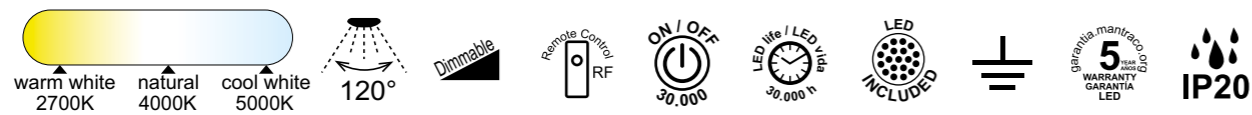

Metal/Acrílico/ABS-Metal/Acrylic/ABS 220-240V~ 50/60Hz CRI≥ 80 R00129 Incluido