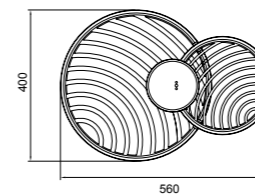

7235 Oro-Gold
LED 30W 3000K 2250lm

Metal-Metal 220-240V~ 50/60Hz CRI≥ 80 Registered N° 007663331-0006