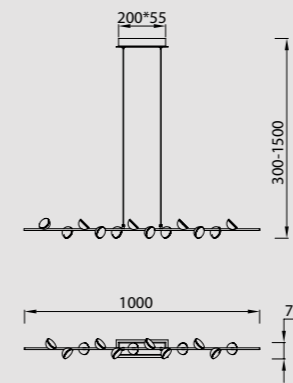

6261 Blanco mate-Matte white
LED 72W 3000K 4450lm

8652 Blanco mate-Matte white
LED 72W 3000K 4450lm
Dimmable

Aluminio-Aluminium 220-240V~ 50/60Hz CRI ≥80