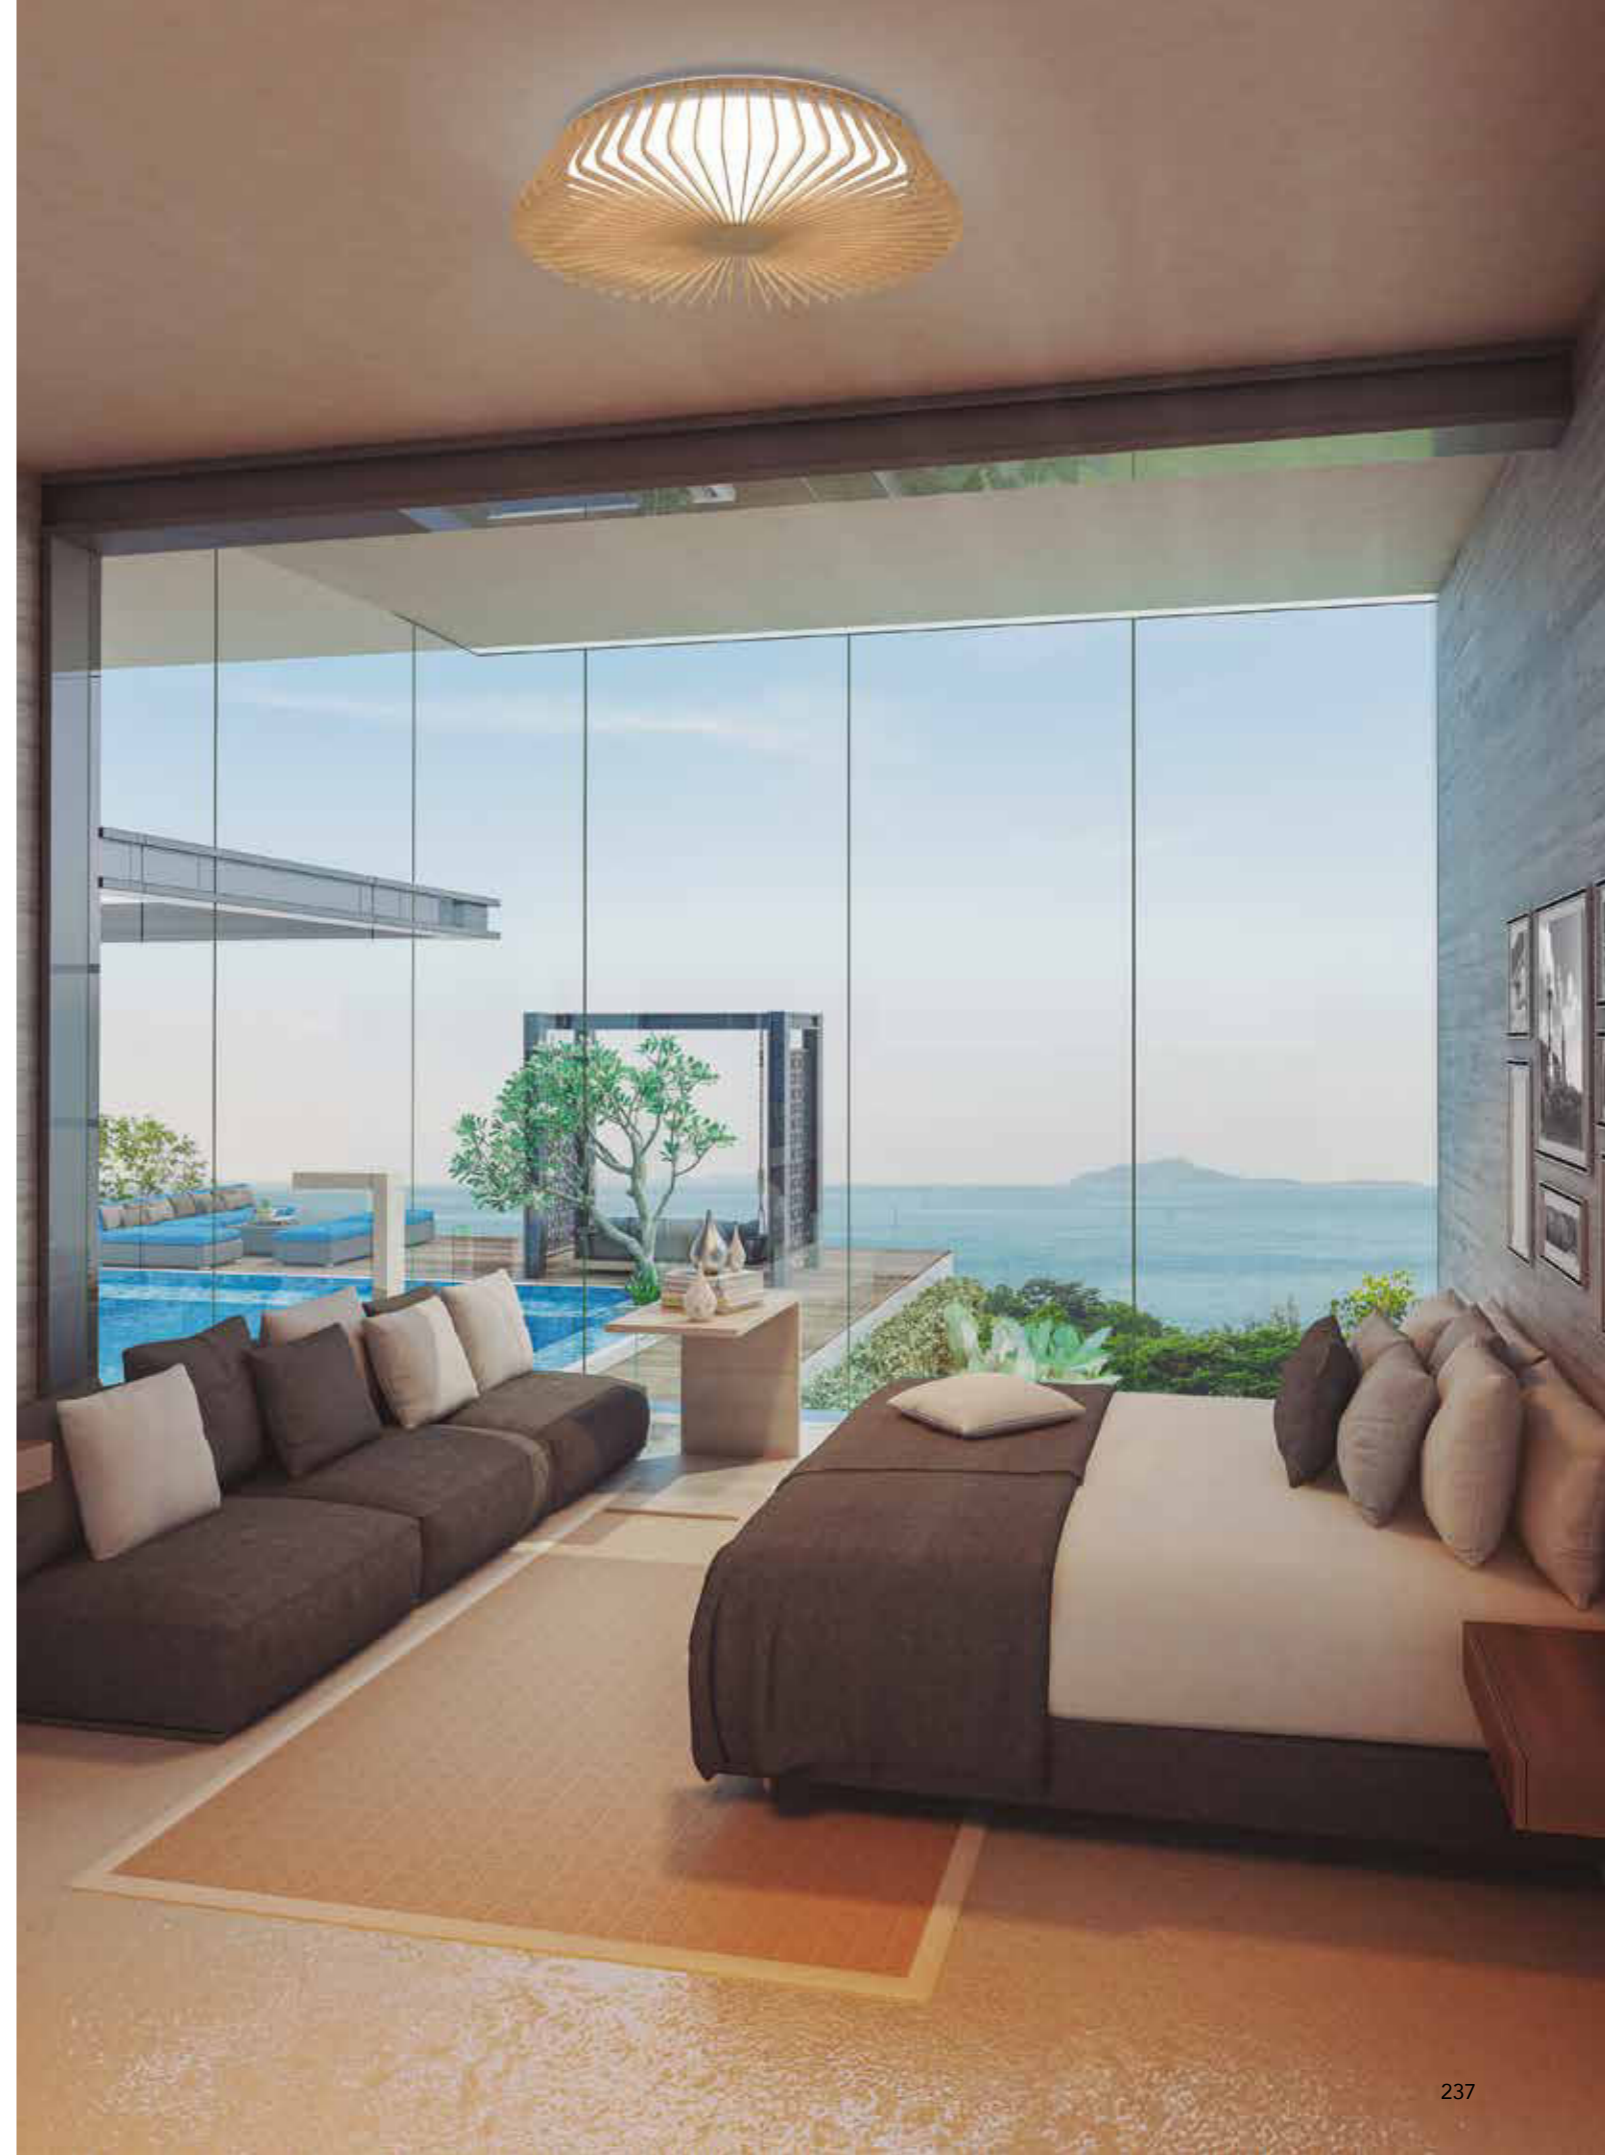

HIMALAYA

Plafón-Ceiling lamp

7963 Blanco-White
LED 80W 2700K-5000K 3500lm

7964 Madera-Wood
LED 80W 2700K-5000K 3500lm

7965 Negro-Black
LED 80W 2700K-5000K 3500lm

R00129

HIMALAYA

Plafón-Ceiling lamp