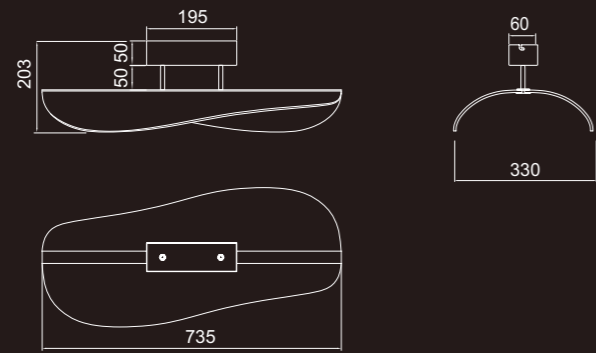

BIANCA

Metal/Acrílico-Metal/Acrylic 220-240V~ 50/60Hz CRI≥ 80

BIANCA

BIANCA

7835 Blanco-White
LED 40W 3000K 2450lm

7836 Blanco-White
LED 12W 3000K 700lm

BIANCA

7838 Blanco-White
LED 20W 3000K 1200lm