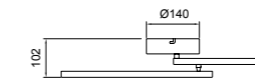

7235 Oro-Gold
LED 30W 3000K 2250lm

Metal-Metal 220-240V~ 50/60Hz CRI≥ 80 Registered N° 007663331-0006