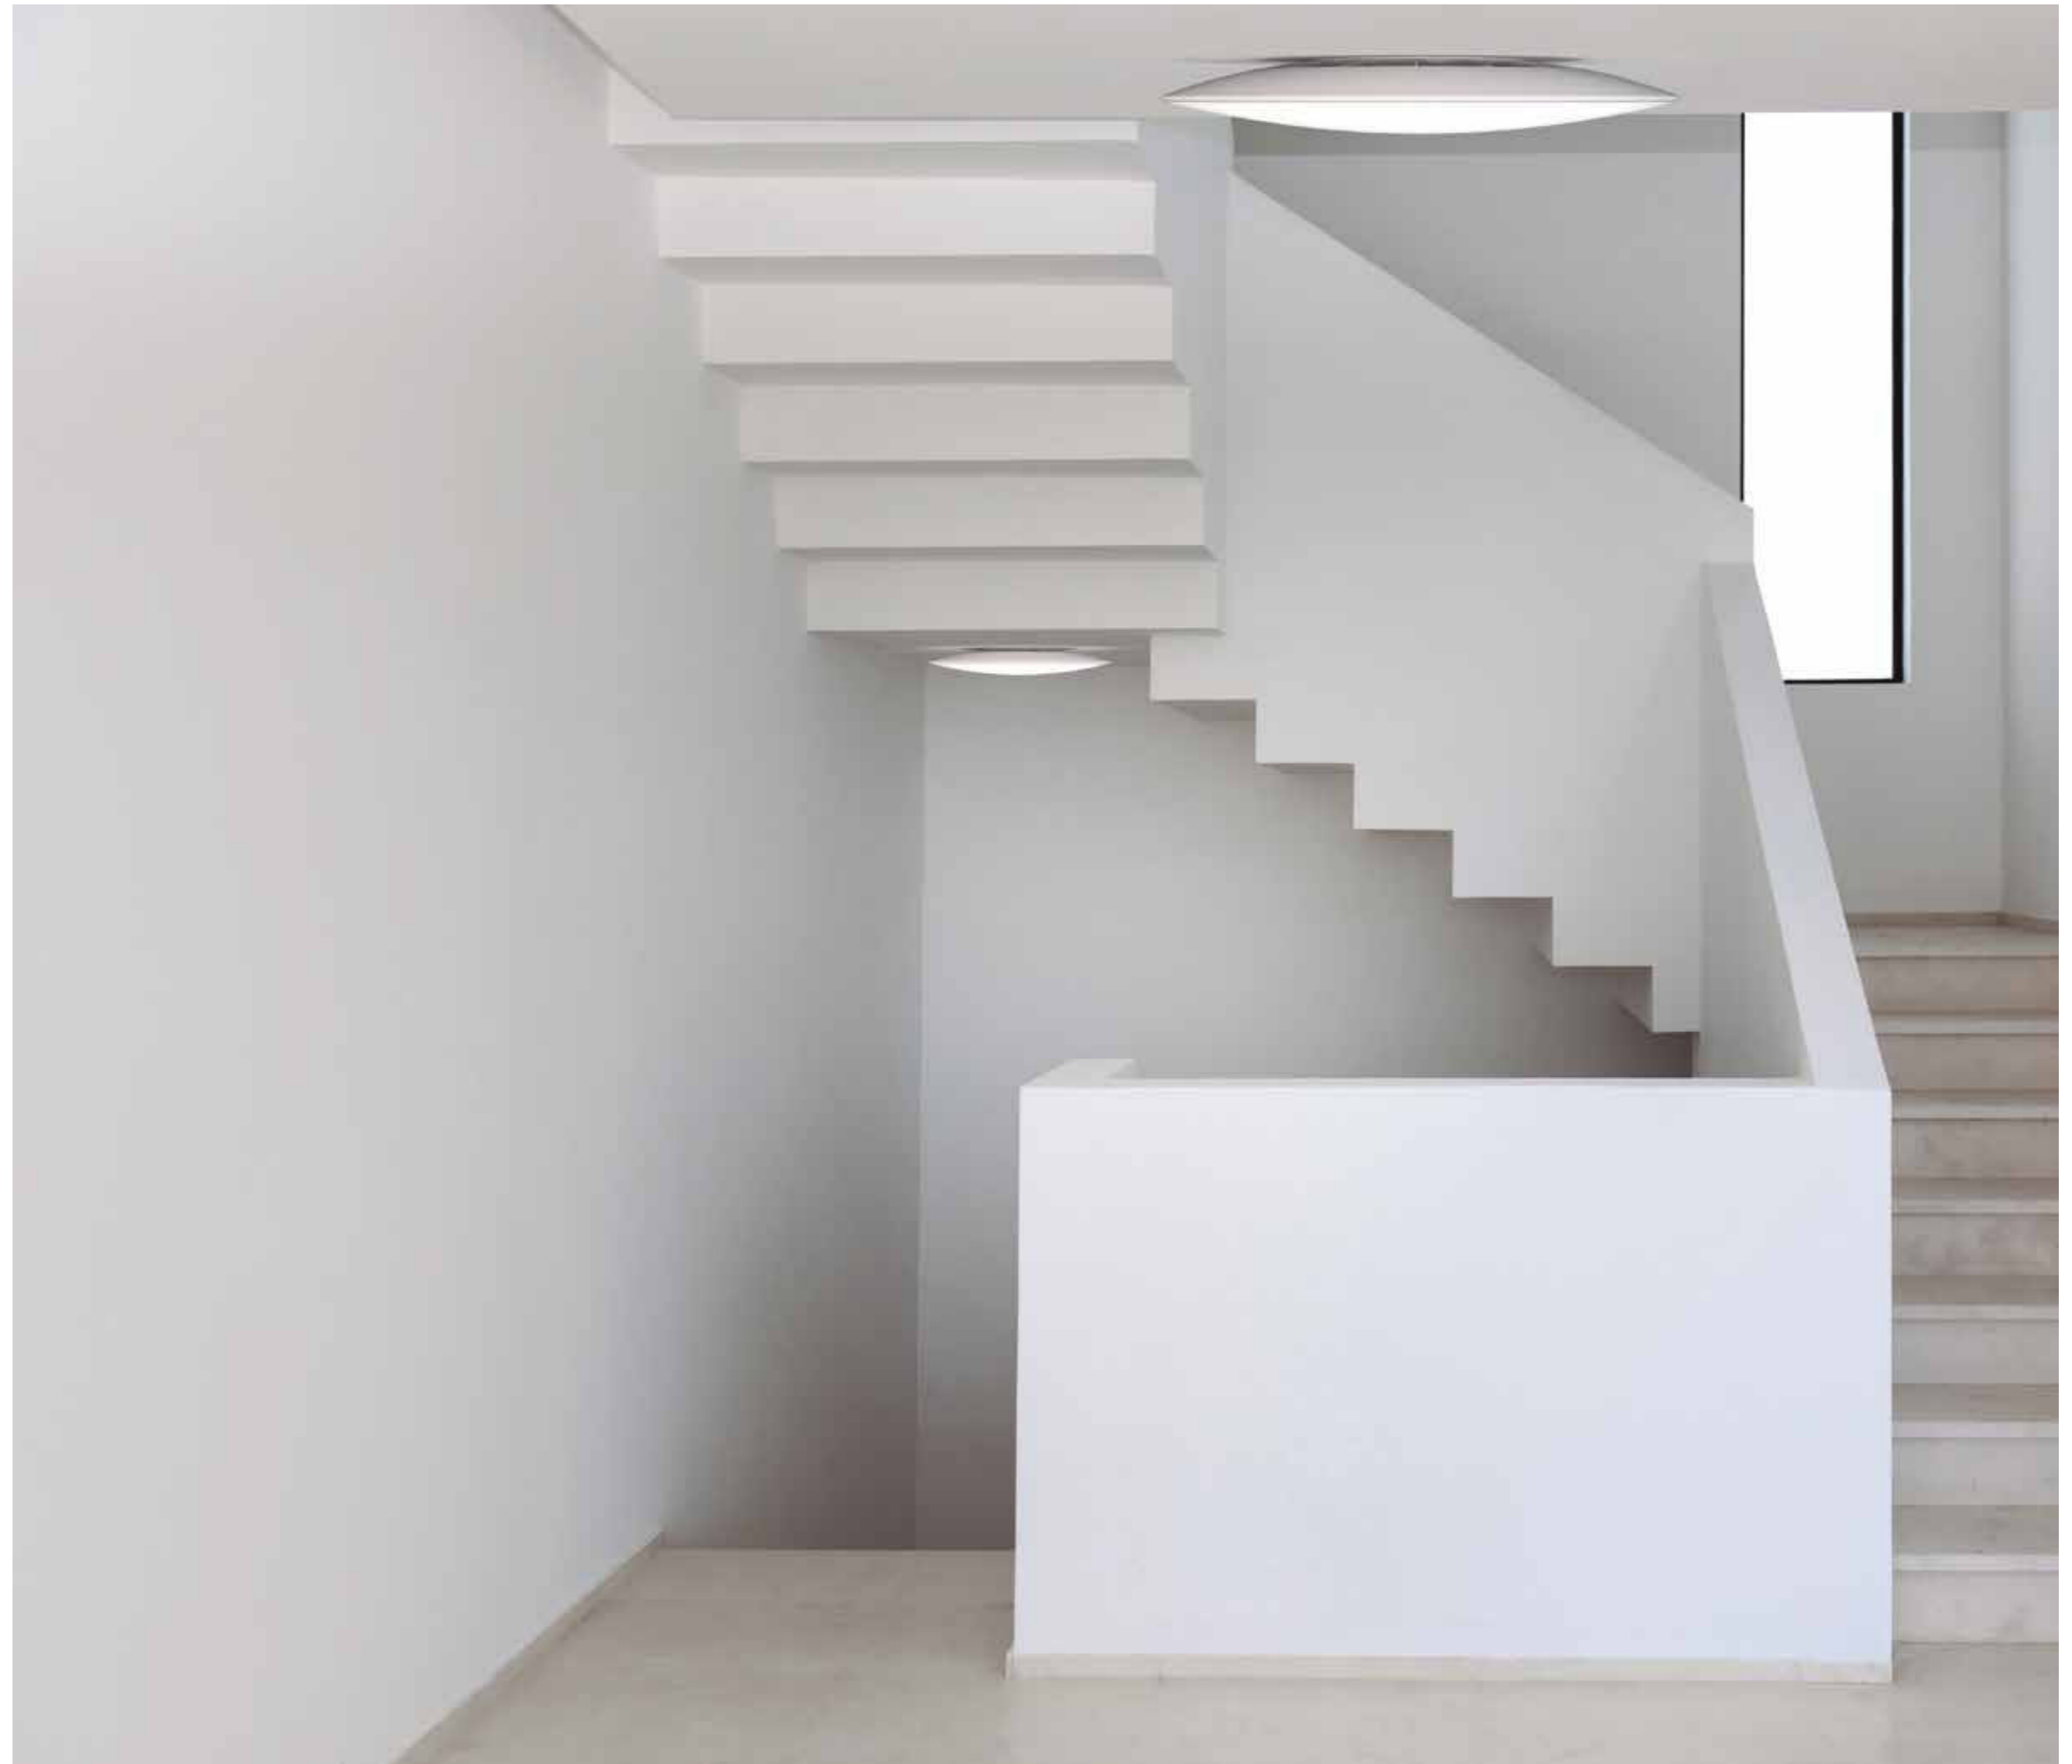

7923 Negro-Black
LED 56W 2700K-5000K 2500lm

R00129

R00129

Metal/Acrílico/ABS-Metal/Acrylic/ABS 220-240V~ 50/60Hz CRI≥ 80 R00129 Incluido

SLIM

by Mantra Team

SLIM

7972 Blanco-White
LED 16W 3000K 1300lm