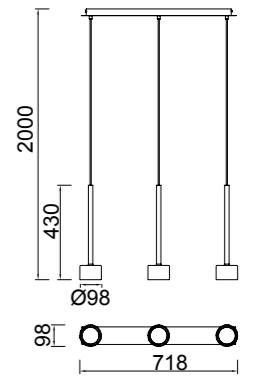

7882 Transparente-Transparent
GX53 3× máx. 12W LED (no incl)

7883 Cromo-Chrome
GX53 3× máx. 12W LED (no incl)

7884 Bronce-Bronze
GX53 3× máx. 12W LED (no incl)

7885 Cobre-Copper
GX53 3× máx. 12W LED (no incl)