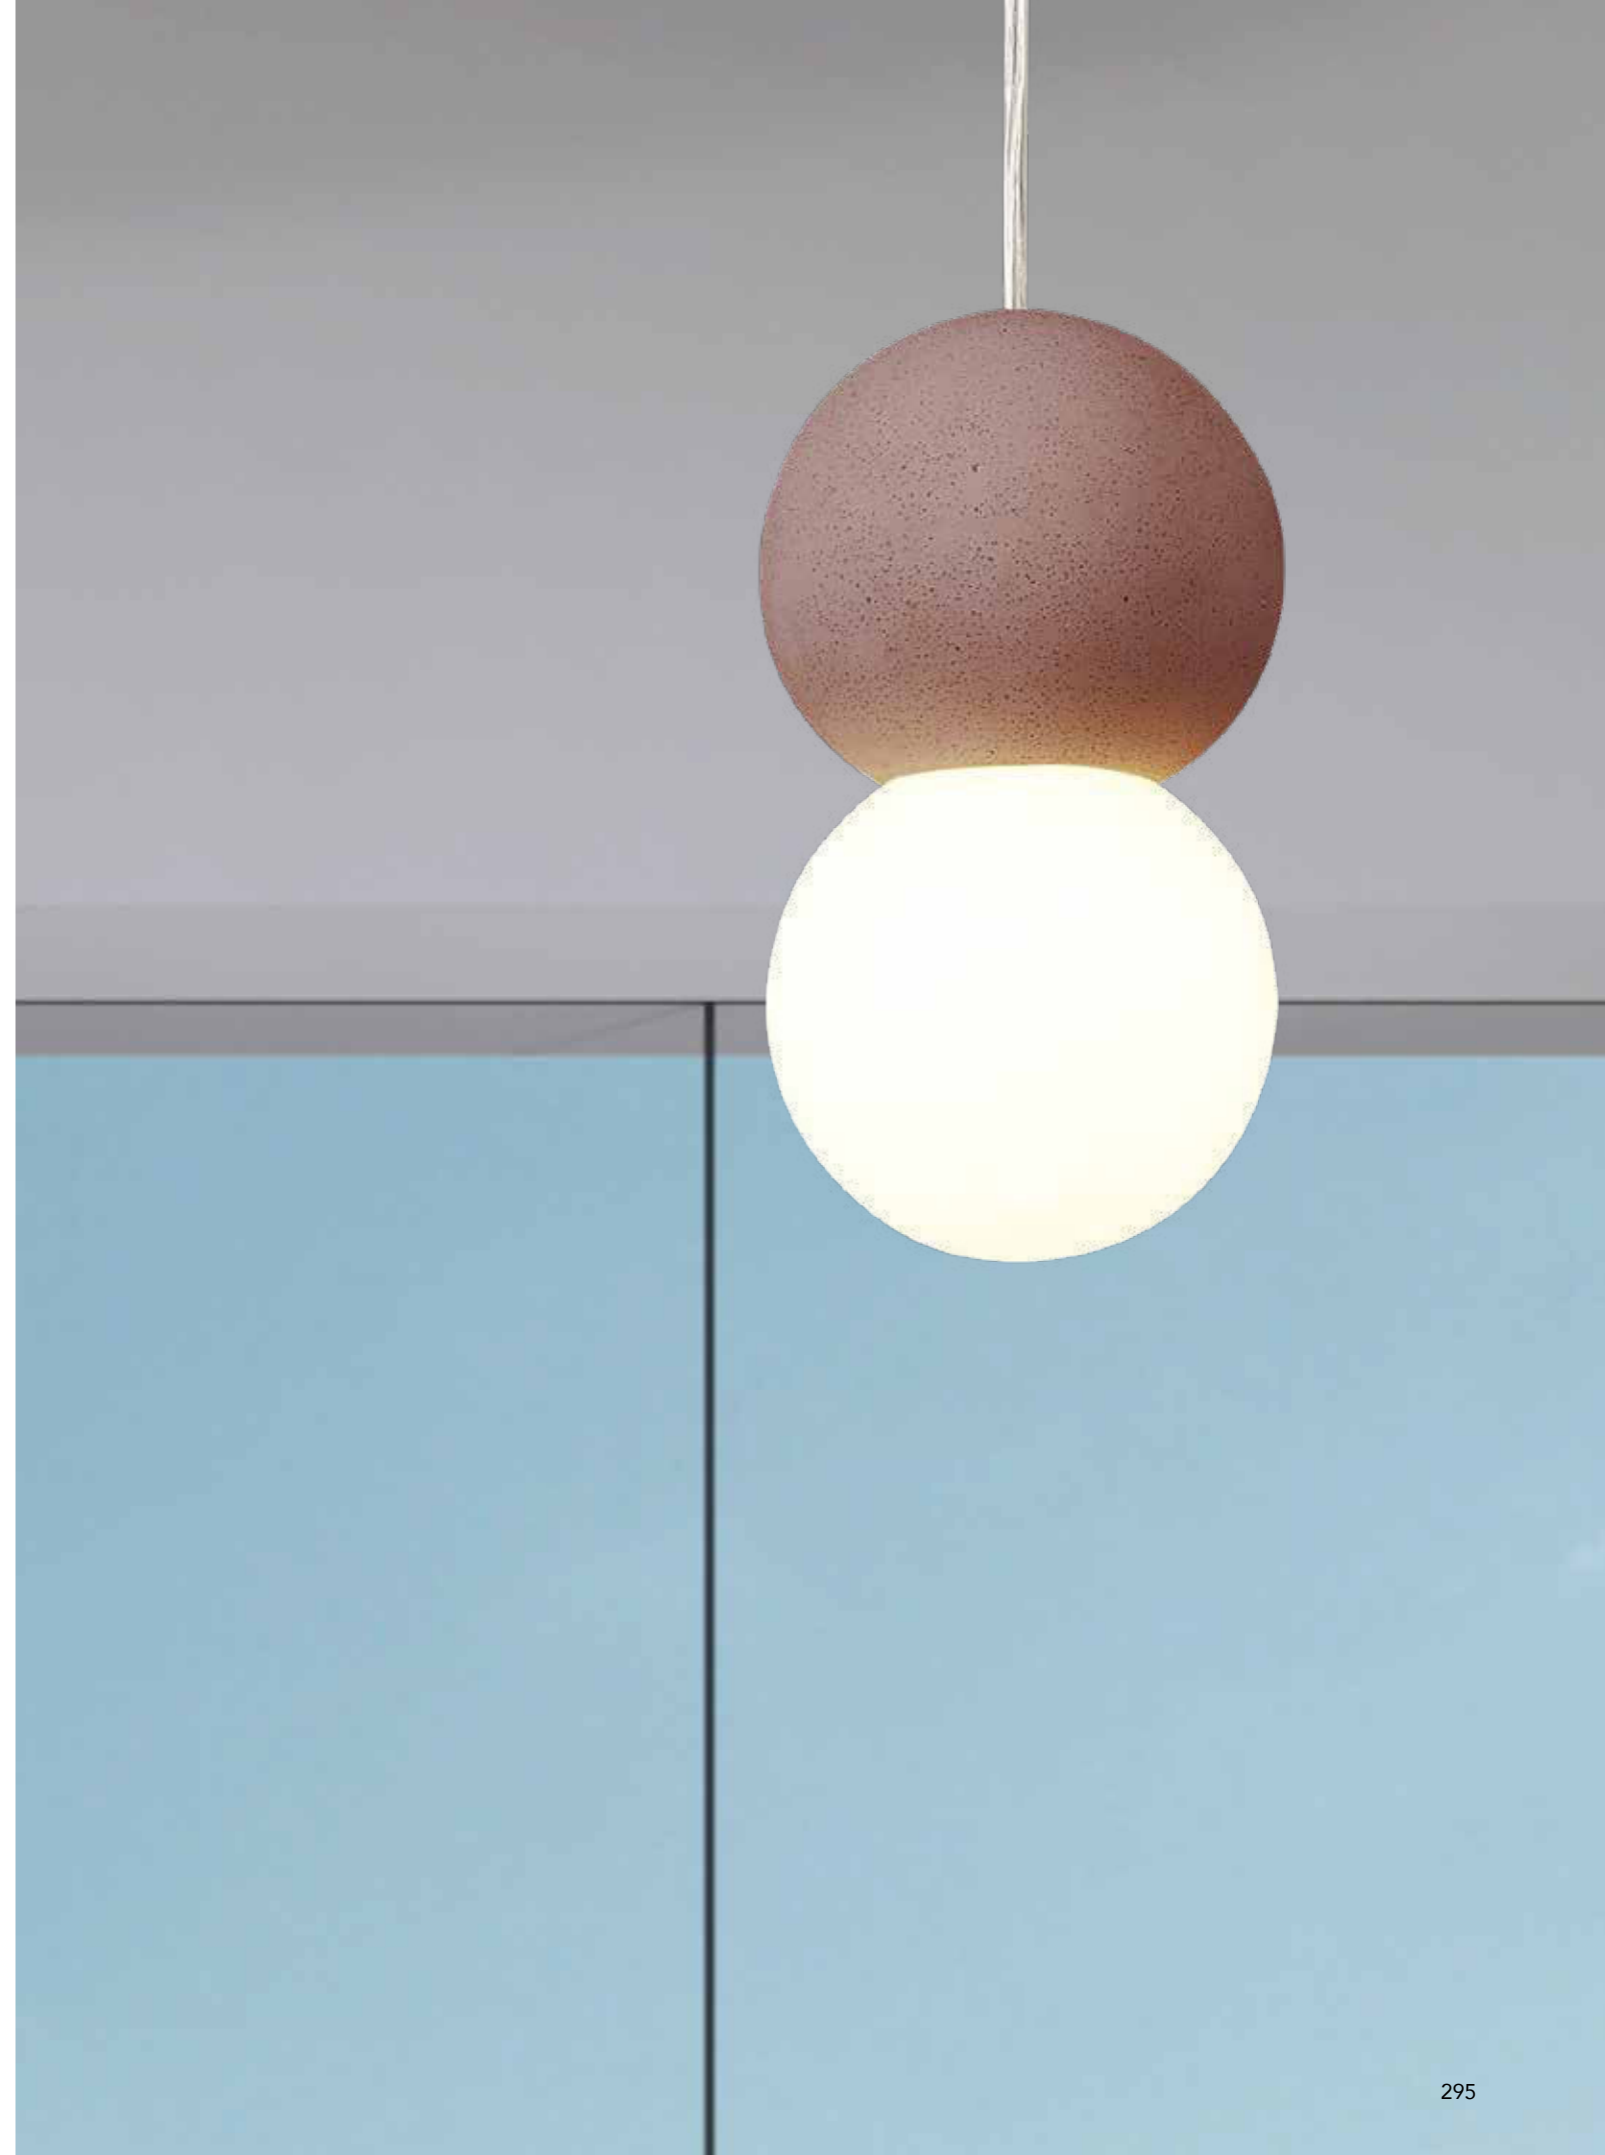

HELIX

by Santiago Sevillano Studio

HELIX

Sobremesa-Table lamp

6103 Plata cromo-Silver chrome
LED 20W 3000K 1600lm

6104 Negro-Black
LED 20W 3000K 1600lm

Aluminio/Acero/Acrílico-Aluminum/Steel/Acrylic 220-240V~ 50/60Hz CRI≥ 80 Registered N° 004721413-001