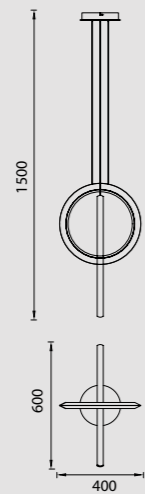

7190 Blanco-White
LED 50W 3000K 4000lm

7140 Negro-Black
LED 50W 3000K 4000lm

7142 Negro-Black
LED 30W 3000K 2400lm

7192 Blanco-White
LED 30W 3000K 2400lm

7191 Blanco-White
LED 48W 3000K 3840lm

7141 Negro-Black
LED 48W 3000K 3840lm