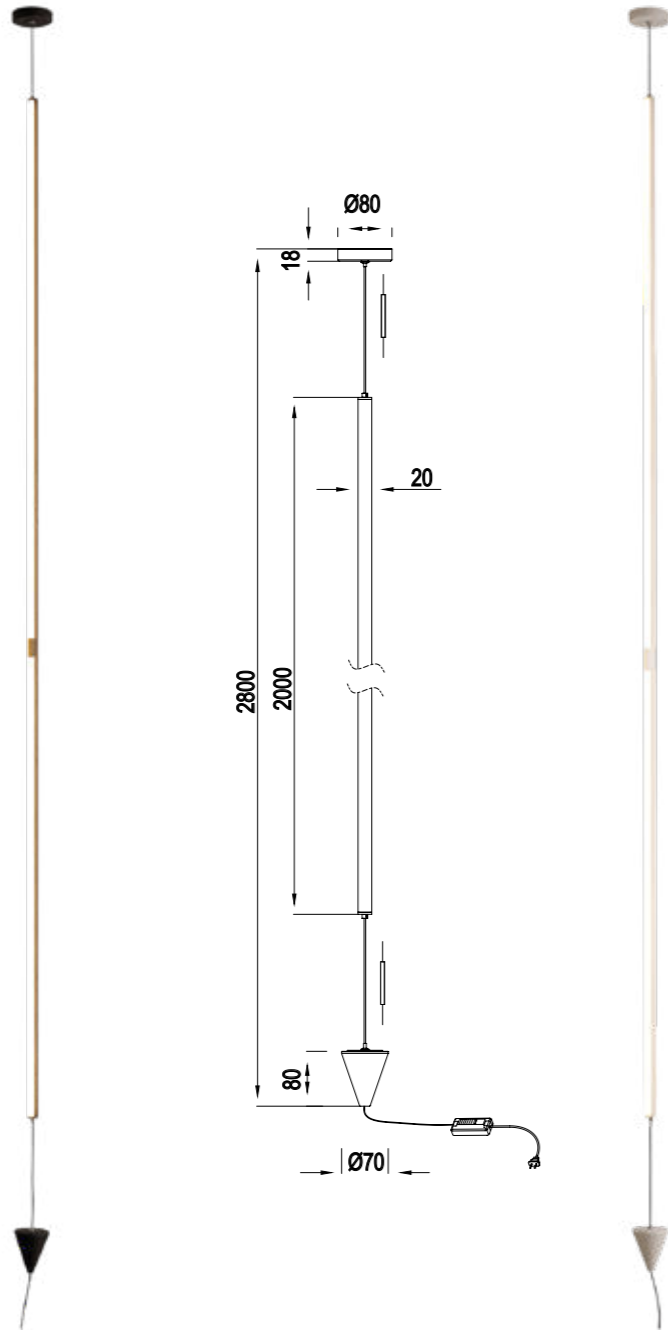

VERTICAL

Pie de Salón-Floor lamp

7352 Negro-Black
LED 36W 3000K 2160lm

7351 Blanco-White
LED 36W 3000K 2160lm