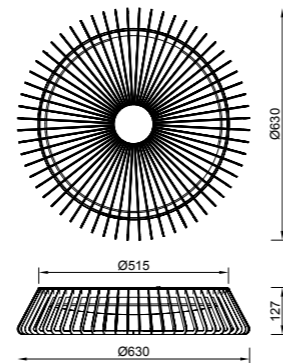

HIMALAYA

Plafón-Ceiling lamp

7963 Blanco-White
LED 80W 2700K-5000K 3500lm

7964 Madera-Wood
LED 80W 2700K-5000K 3500lm

7965 Negro-Black
LED 80W 2700K-5000K 3500lm

R00129

HIMALAYA

Plafón-Ceiling lamp