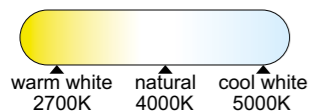

Metal/Acrílico-Metal/Acrylic 220-240V~ 50/60Hz R00129 Incluido