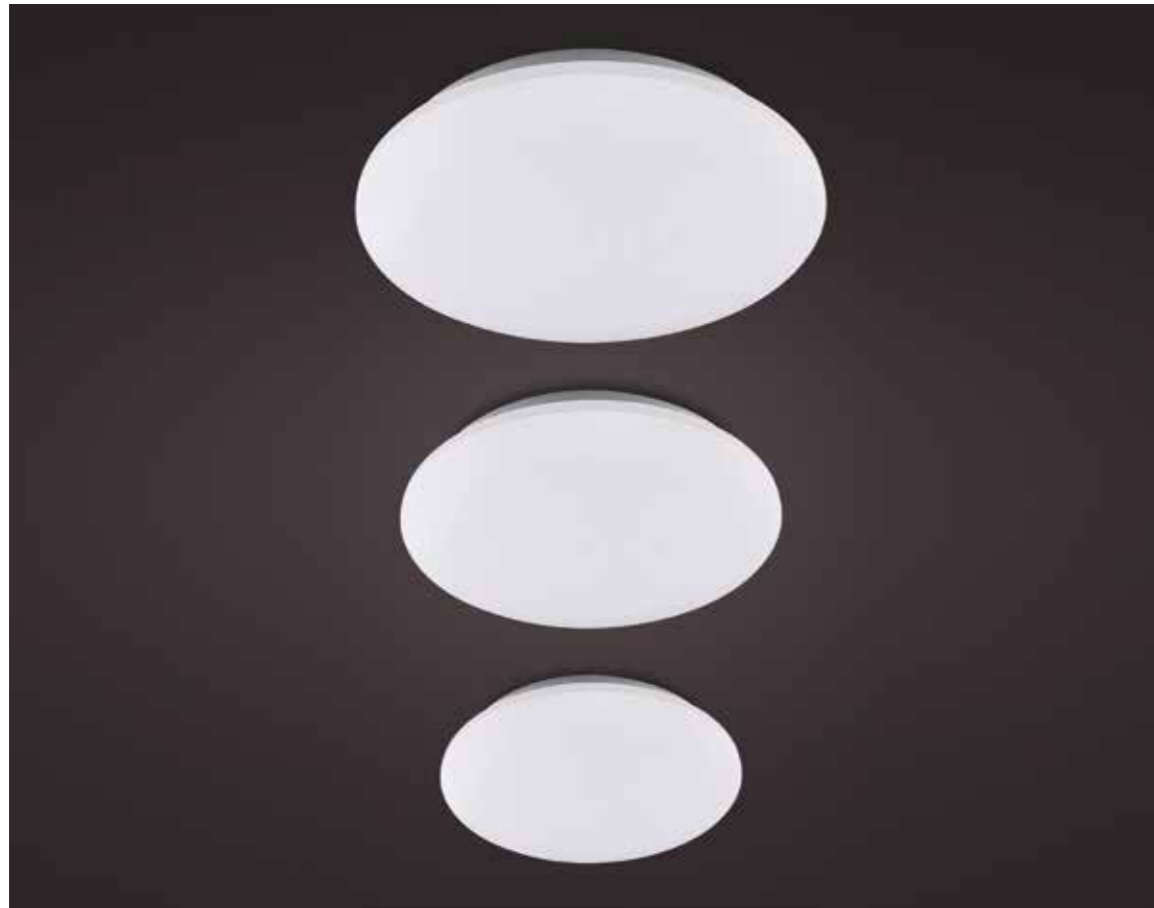

Metal/Acrílico-Metal/Acrylic 220-240V 50/60Hzz CRI ≥80 - R00127 Incluido

ZERO II

Plafón-Ceiling lamp

5940 Blanco-White
LED 50W 3000K 3700lm

5942 Blanco-White
LED 36W 3000K 2350lm

5944 Blanco-White
LED 24W 3000K 1600lm