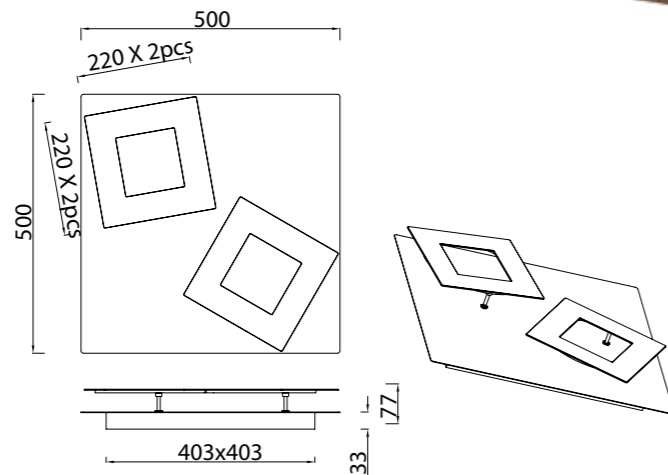

DALIA

by Mantra team

DALIA

8160 Blanco-White
LED 48W 3000K 3360lm

8161 Blanco+oro-White+gold
LED 48W 3000K 3360lm

8162 Negro+oro-Black+gold
LED 48W 3000K 3360lm

8163 Corten+oro-Corten+gold
LED 48W 3000K 3360lm