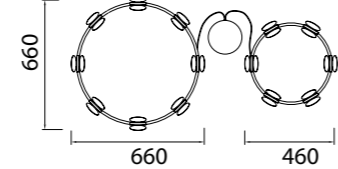

7356 Oro-Gold
LED 70W 3000K 3710lm

Metal-Metal 220-240V~ 50/60Hz CRI≥ 80