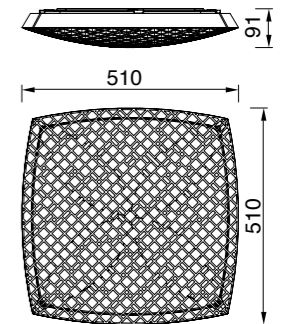

MODO DE USO

R00129

Aluminio/Acero-Aluminum/Steel 220-240V~ 50/60Hz CRI≥ 80-R00129 Incluido