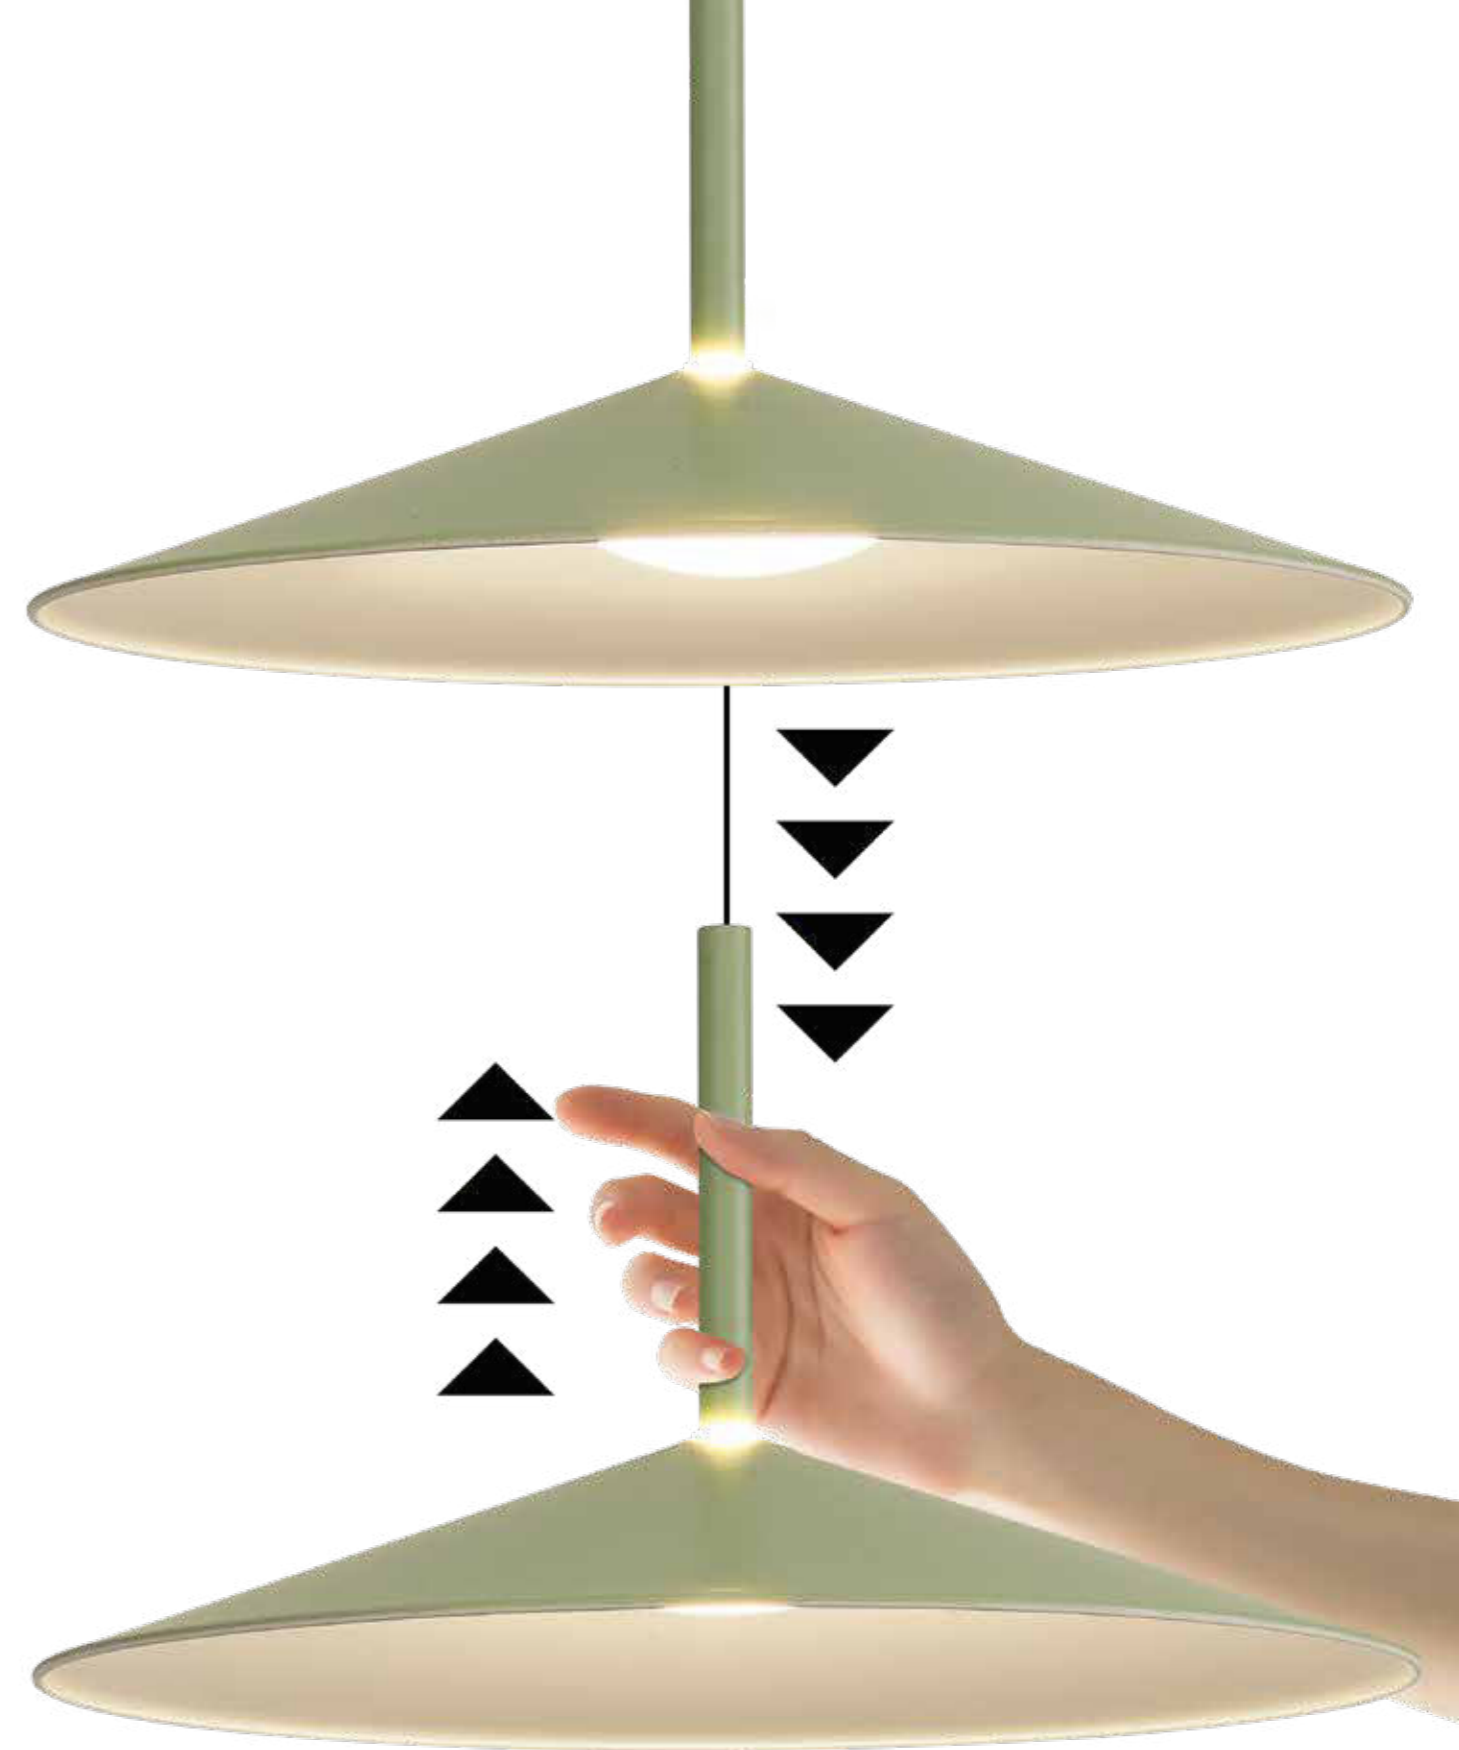

by Mantra team

CALICE

CALICE

CALICE

CALICE

7890 Blanco-White
LED 16W 3000K 1200lm

7891 Negro-Black
LED 16W 3000K 1200lm

7892 Café-Coffee
LED 16W 3000K 1200lm