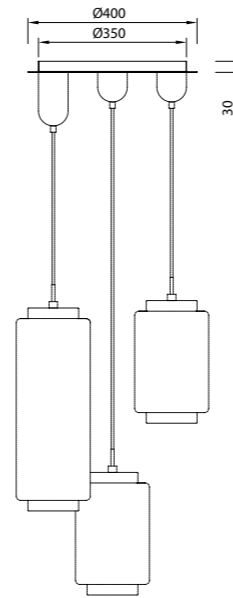

Florón-Rosette

6501 Cromo-Chrome 3L

6500 Cromo-Chrome 5L

MODO DE USO

6501 Cromo-Chrome 3L

6500 Cromo-Chrome 5L