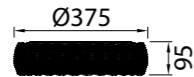

8195 Ratan-Rattan
LED 24W 2700K-4000K-5000K 1700lm