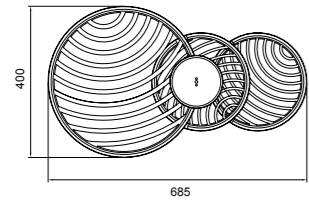

7231 Oro-Gold
LED 60W 3000K 4500lm

COLLAGE

Plafón/Ceiling lamp

7232 Negro-Black
LED 40W 3000K 3000lm

7233 Oro-Gold
LED 40W 3000K 3000lm

Aplique/Plafón/Wall Ceiling lamp

7234 Negro-Black
LED 30W 3000K 2250lm