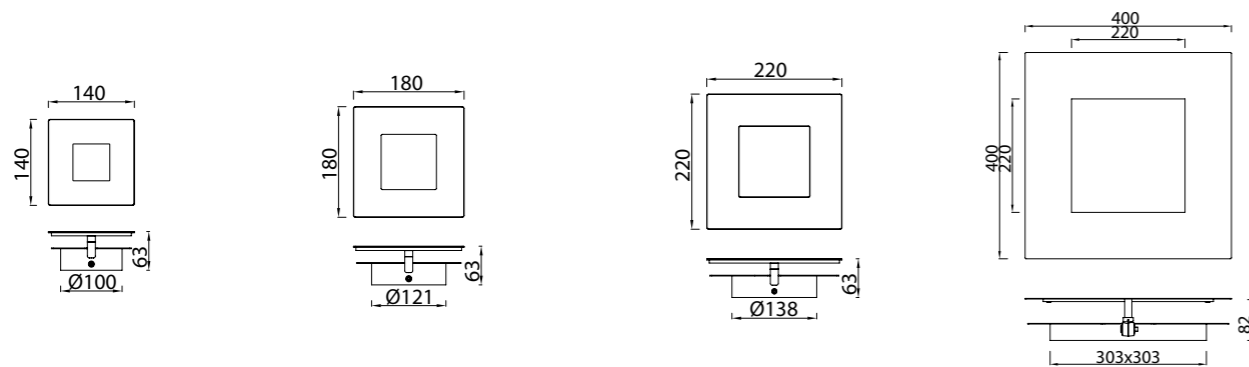

REFERENCE	K	LED WATT	LUMENS	FINISH	SIZES	MOTION-ROTATE
8110	3000K	12W	840lm	Blanco-White	140 x 140	
8111	3000K	12W	840lm	Blanco+Oro-White+Gold	140 x 140	
8112	3000K	12W	840lm	Negro+Oro-Black+Gold	140 x 140	
8113	3000K	12W	840lm	Corten+Oro-Corten+Gold	140 x 140	
8114	3000K	18W	1260lm	Blanco-White	180 x 180	
8115	3000K	18W	1260lm	Blanco+Oro-White+Gold	180 x 180	
8116	3000K	18W	1260lm	Negro+Oro-Black+Gold	180 x 180	
8117	3000K	18W	1260lm	Corten+Oro-Corten+Gold	180 x 180	
8118	3000K	24W	1680lm	Blanco-White	220 x 220	
8119	3000K	24W	1680lm	Blanco+Oro-White+Gold	220 x 220	
8120	3000K	24W	1680lm	Negro+Oro-Black+Gold	220 x 220	
8121	3000K	24W	1680lm	Corten+Oro-Corten+Gold	220 x 220	
8143	3000K	40W	2800lm	Blanco-White	400 x 400	
8144	3000K	40W	2800lm	Blanco+Oro-White+Gold	400 x 400	
8145	3000K	40W	2800lm	Negro+Oro-Black+Gold	400 x 400	
8146	3000K	40W	2800lm	Corten+Oro-Corten+Gold	400 x 400	

Blanco-White   Blanco+Oro-White+Gold   Negro+Oro-Black+Gold   Corten+Oro-Corten+Gold