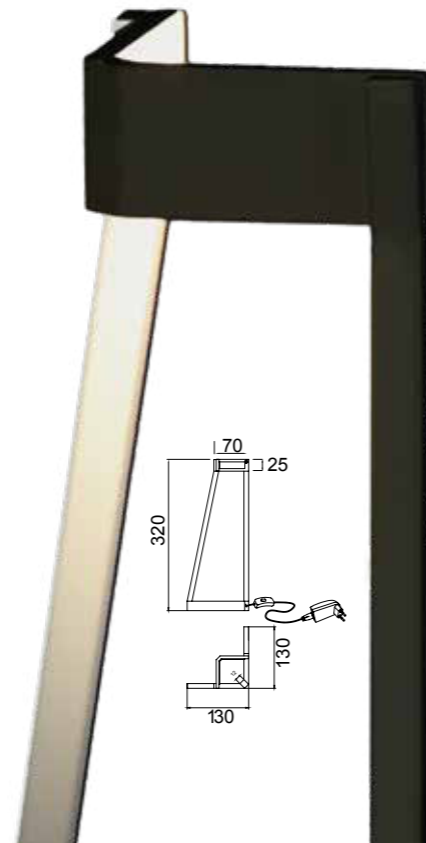

MINIMAL

7285 Oro-Gold
LED 5W 3000K 375lm

7287 Arena-Sabbia
LED 5W 3000K 375lm

7280 Blanco-White
LED 5W 3000K 375lm

7281 Negro-Black
LED 5W 3000K 375lm