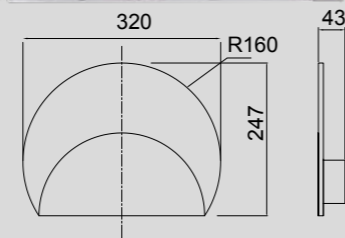

MÁRMOL

MÁRMOL

8502 Blanco-White
Decorado mármol/Decorated marble
LED 20W 3000K 1800lm

8503 Blanco-White
Decorado mármol/Decorated marble
LED 12W 3000K 1080lm

8507 Blanco-White
Decorado mármol/Decorated marble
LED 30W 3000K 2100lm