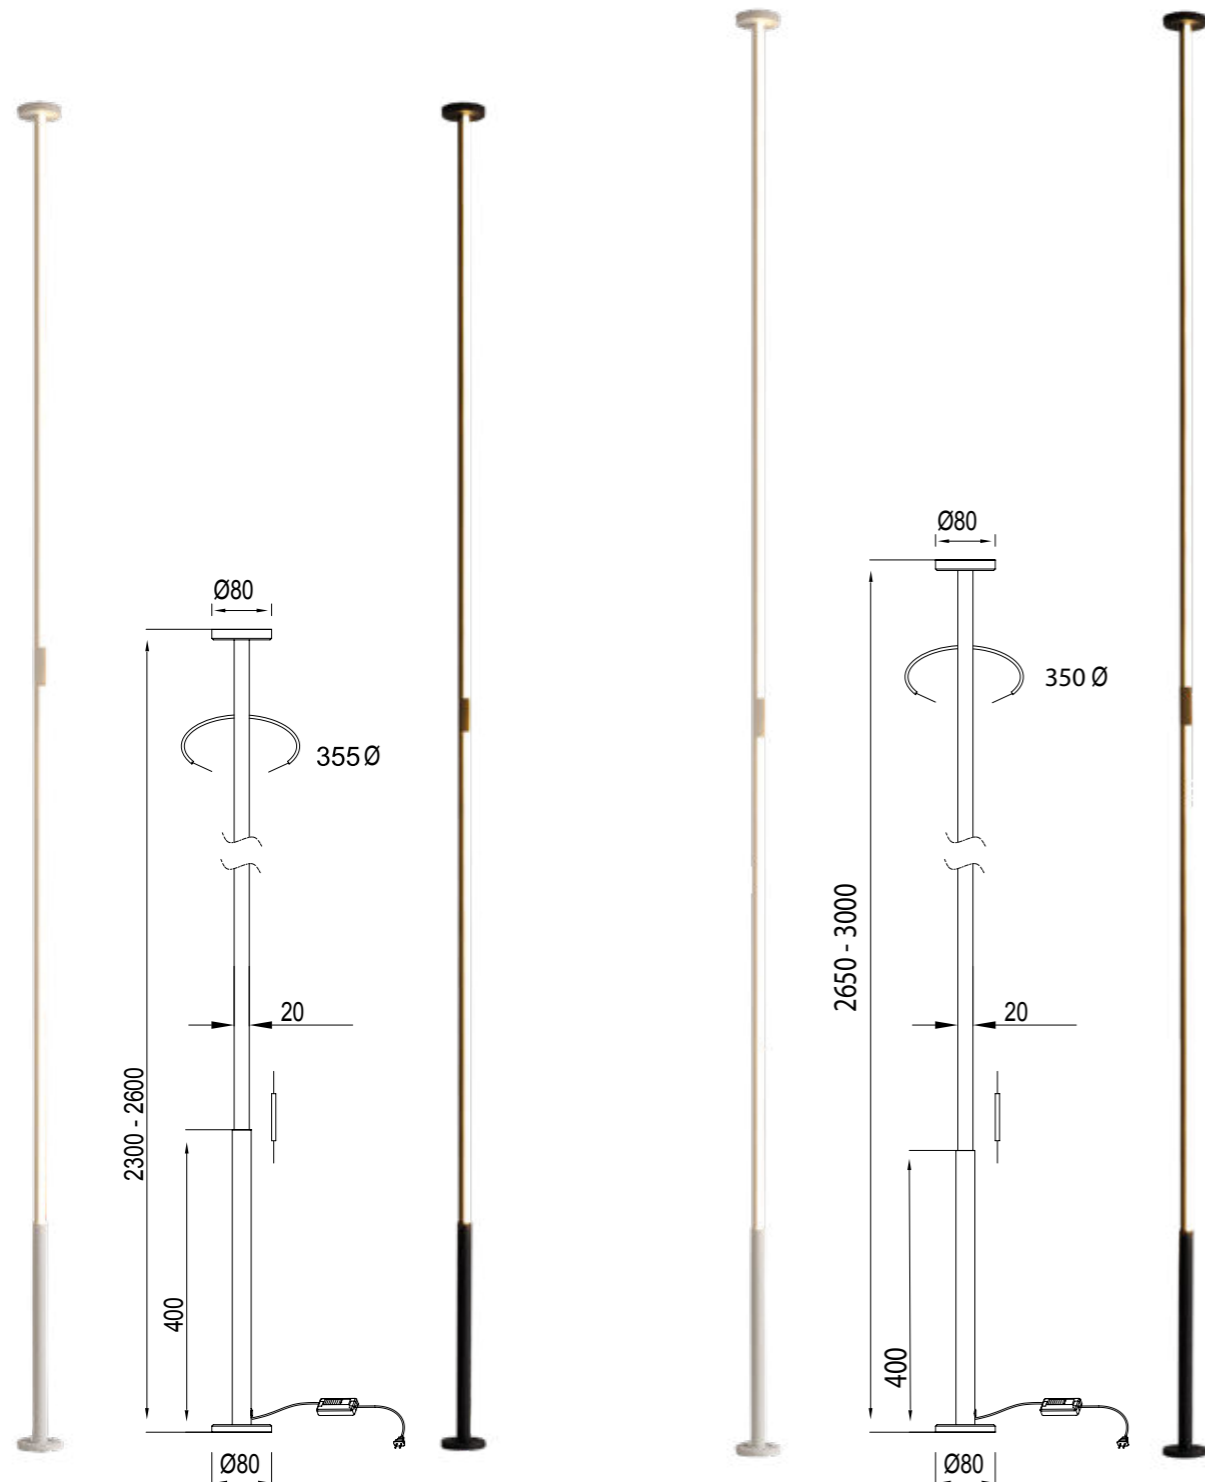

Acero/Steel 220-240V~ 50/60Hz CRI≥ 80

VERTICAL

7358 Blanco-White
LED 36W 3000K 2160lm

7359 Negro-Black
LED 36W 3000K 2160lm

7353 Blanco-White
LED 40W 3000K 2400lm

7354 Negro-Black
LED 40W 3000K 2400lm

Acero/Steel 220-240V~ 50/60Hz CRI≥ 80