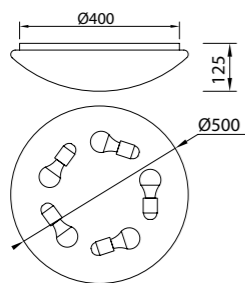

ZERO E27

Metal/Acrílico-Metal/Acrylic 100-240V~ 50/60Hz