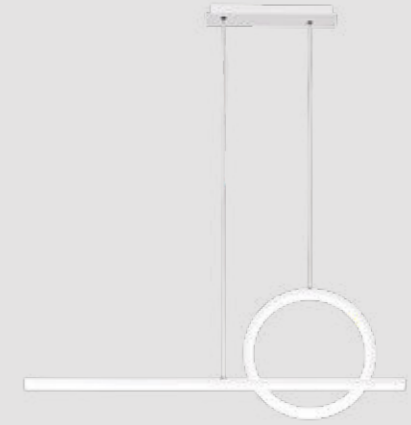

7190 Blanco-White
LED 50W 3000K 4000lm

7140 Negro-Black
LED 50W 3000K 4000lm

7142 Negro-Black
LED 30W 3000K 2400lm

7192 Blanco-White
LED 30W 3000K 2400lm

7191 Blanco-White
LED 48W 3000K 3840lm

7141 Negro-Black
LED 48W 3000K 3840lm