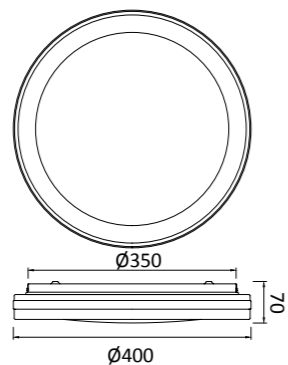

MODO DE USO

Dimmable

PC/Acrílico-PC/Acrylic 220-240V~ 50/60Hz CRI≥ 80 -R00138 Incluido