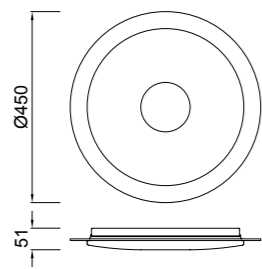

VIRGIN

5929 Blanco diamante-Diamond white
LED 18W 2700K-6500K 1680lm

R00127

warm white 2700K   natural 4000K   cool white 6500K

Dimmable
Remote Control RF
ON / OFF 20.000
LED life / LED life 30.000 h
LED INCLUDED
5 años WARRANTY GARANTIA LED
IP20

Metal/Acrílico-Metal/Acrylic 220-240V~ 50/60Hz - R00127 Incluido