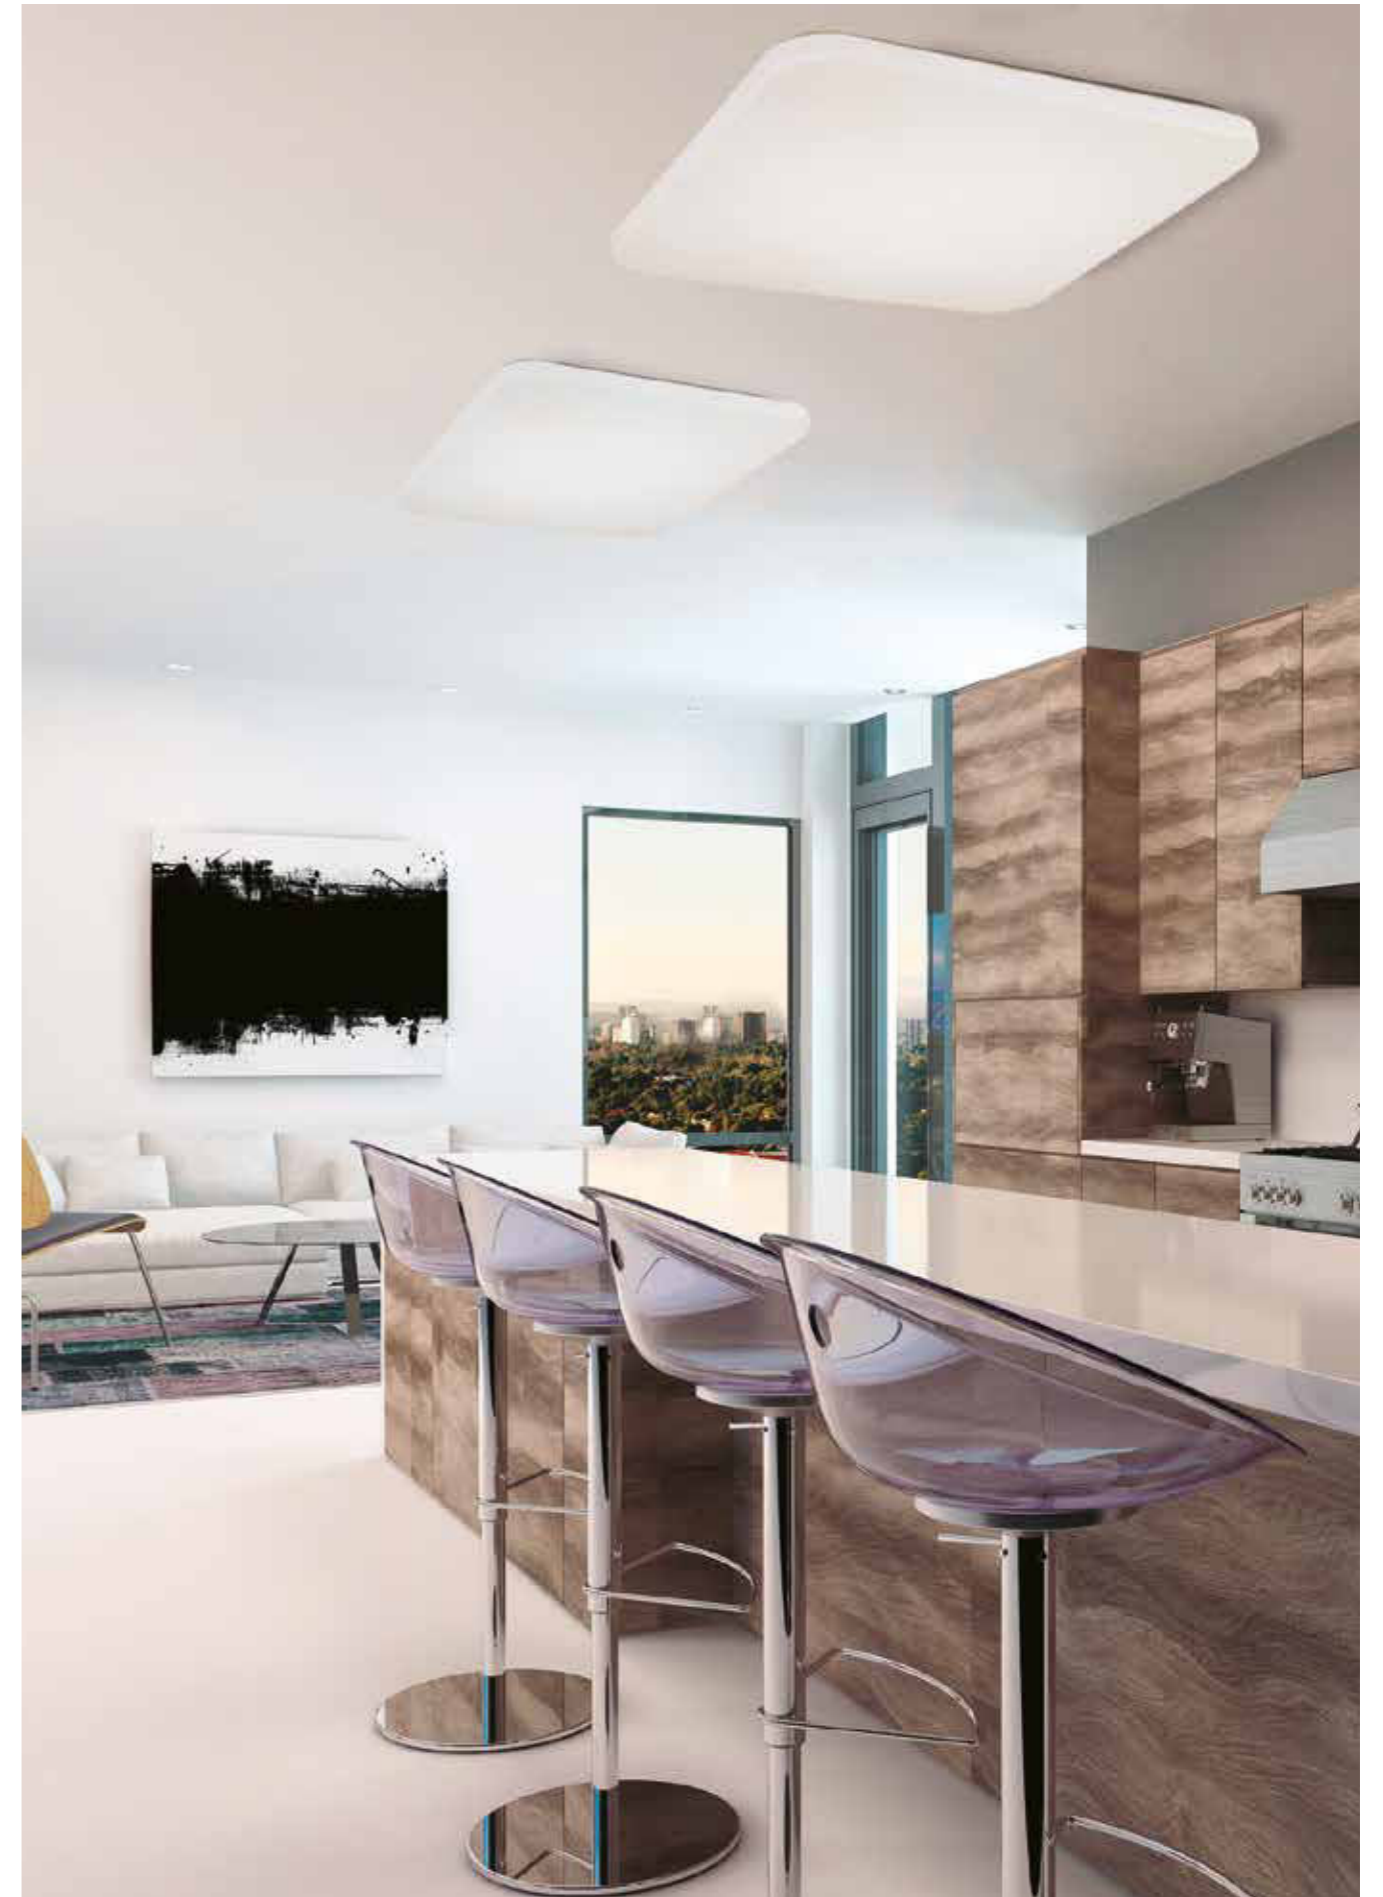

QUATRO II

Plafón-Ceiling lamp

6242 Blanco-White
LED 60W 3000K 3800lm

6241 Blanco-White
LED 45W 3000K 2800lm

6240 Blanco-White
LED 30W 3000K 1800lm

6245 Blanco-White
LED 60W 5000K 4000lm

6244 Blanco-White
LED 45W 5000K 3000lm

6243 Blanco-White
LED 30W 5000K 2000lm