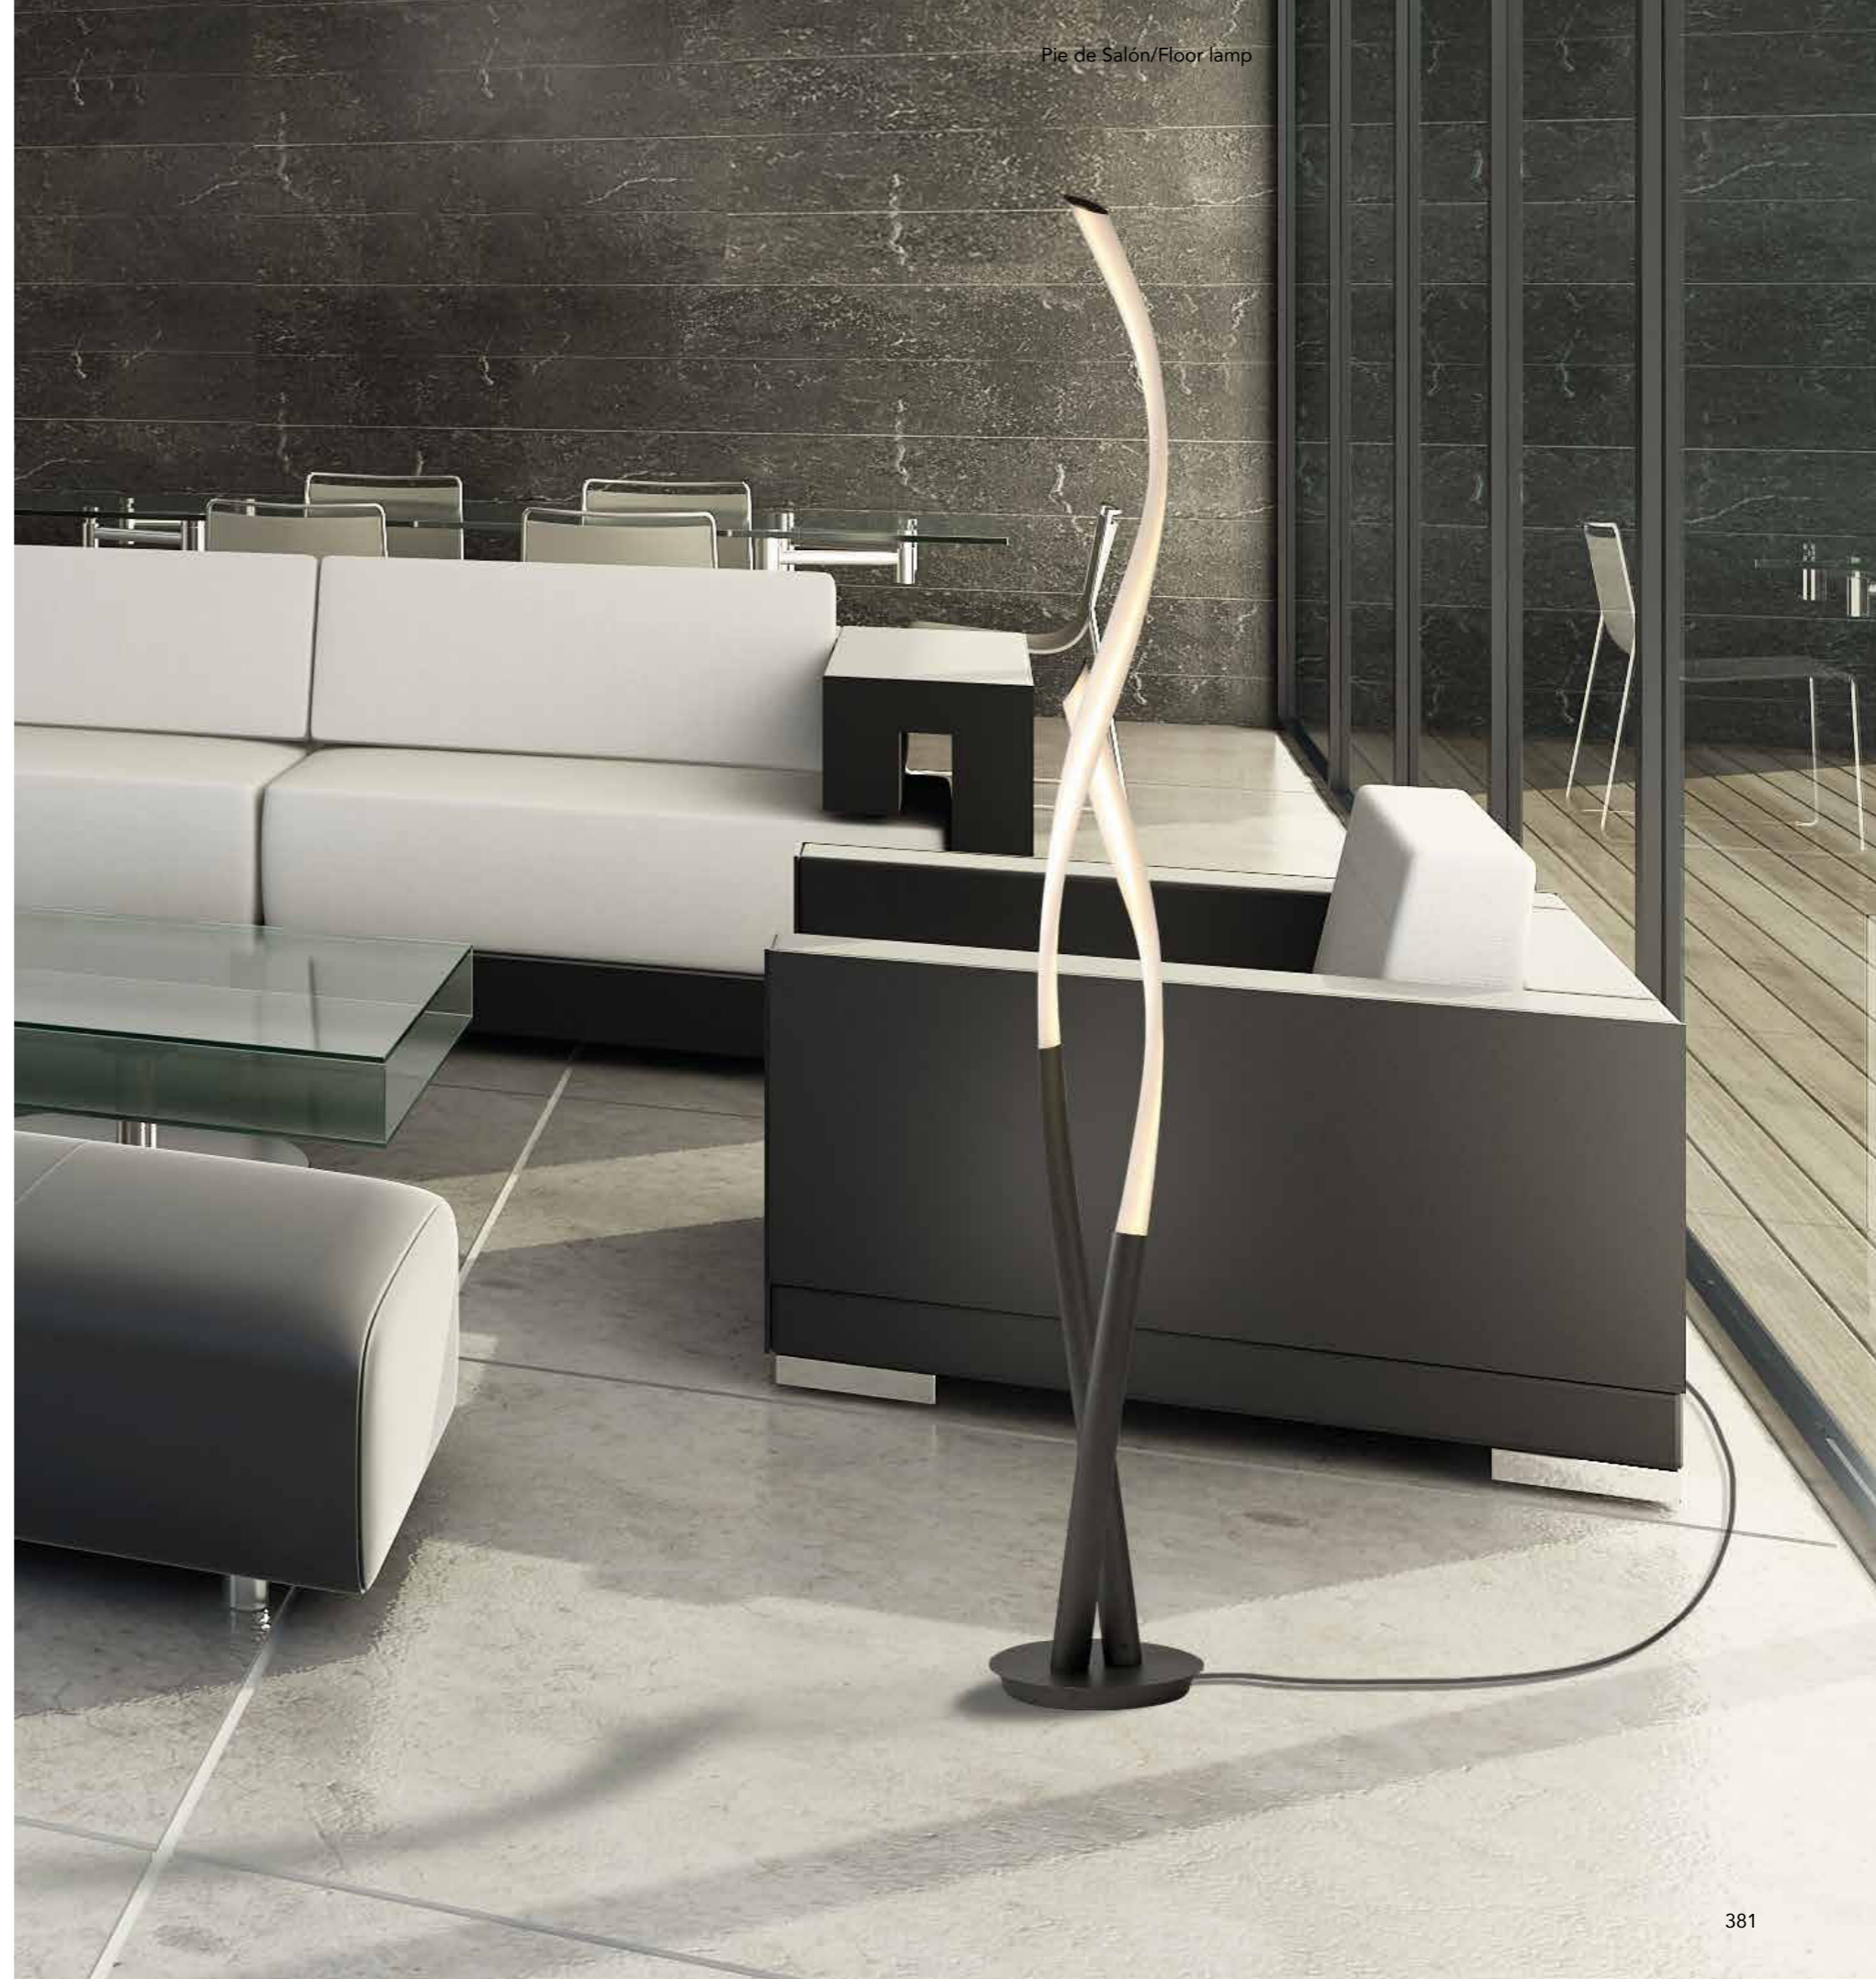

ALBORÁN

by Hugo Tejada

ALBORÁN

5861 Blanco-White
1x E27 máx.20W LED (no incl)

5862 Blanco-White
1x E27 máx.20W LED (no incl)

5860 Blanco-White
3x E27 máx.20W LED (no incl)

ARMONÍA

by José Ignacio Ballester