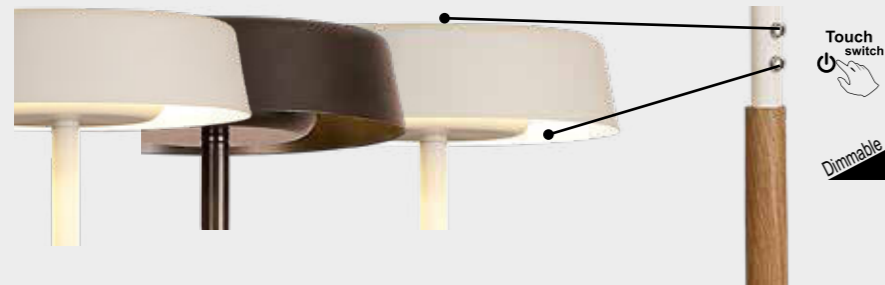

NOA II

8566 Blanco-White
LED 15+15W 3000K 2800lm

8567 Negro-Black
LED 15+15W 3000K 2800lm

8568 Blanco madera- Wood white
LED 15+15W 3000K 2800lm

MODO DE USO

Acero/Steel 220-240V~ 50/60Hz CRI≥ 80