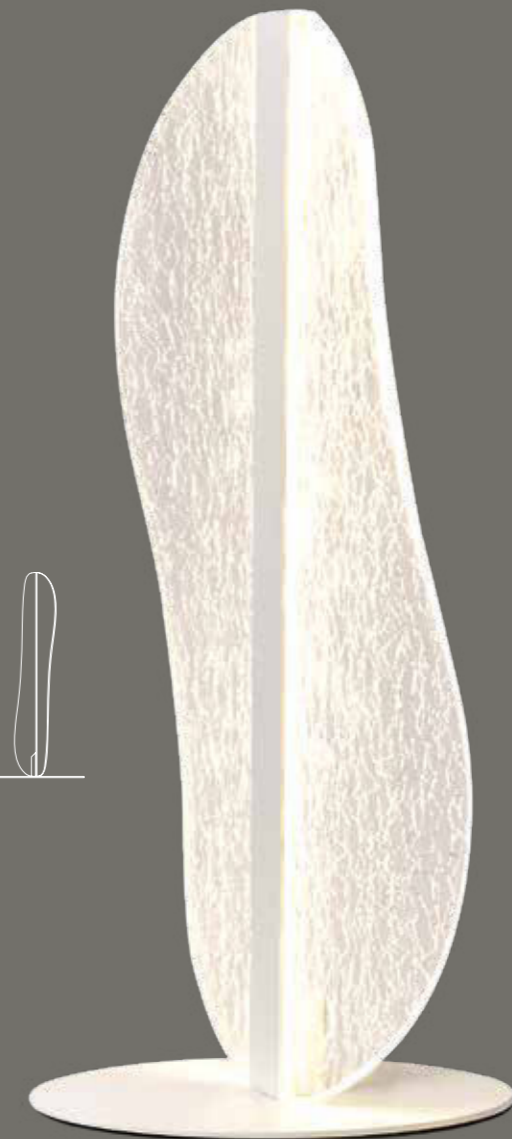

Registered N° 008635742-0001

Metal/Acrílico-Metal/Acrylic 220-240V~ 50/60Hz CRI≥ 80