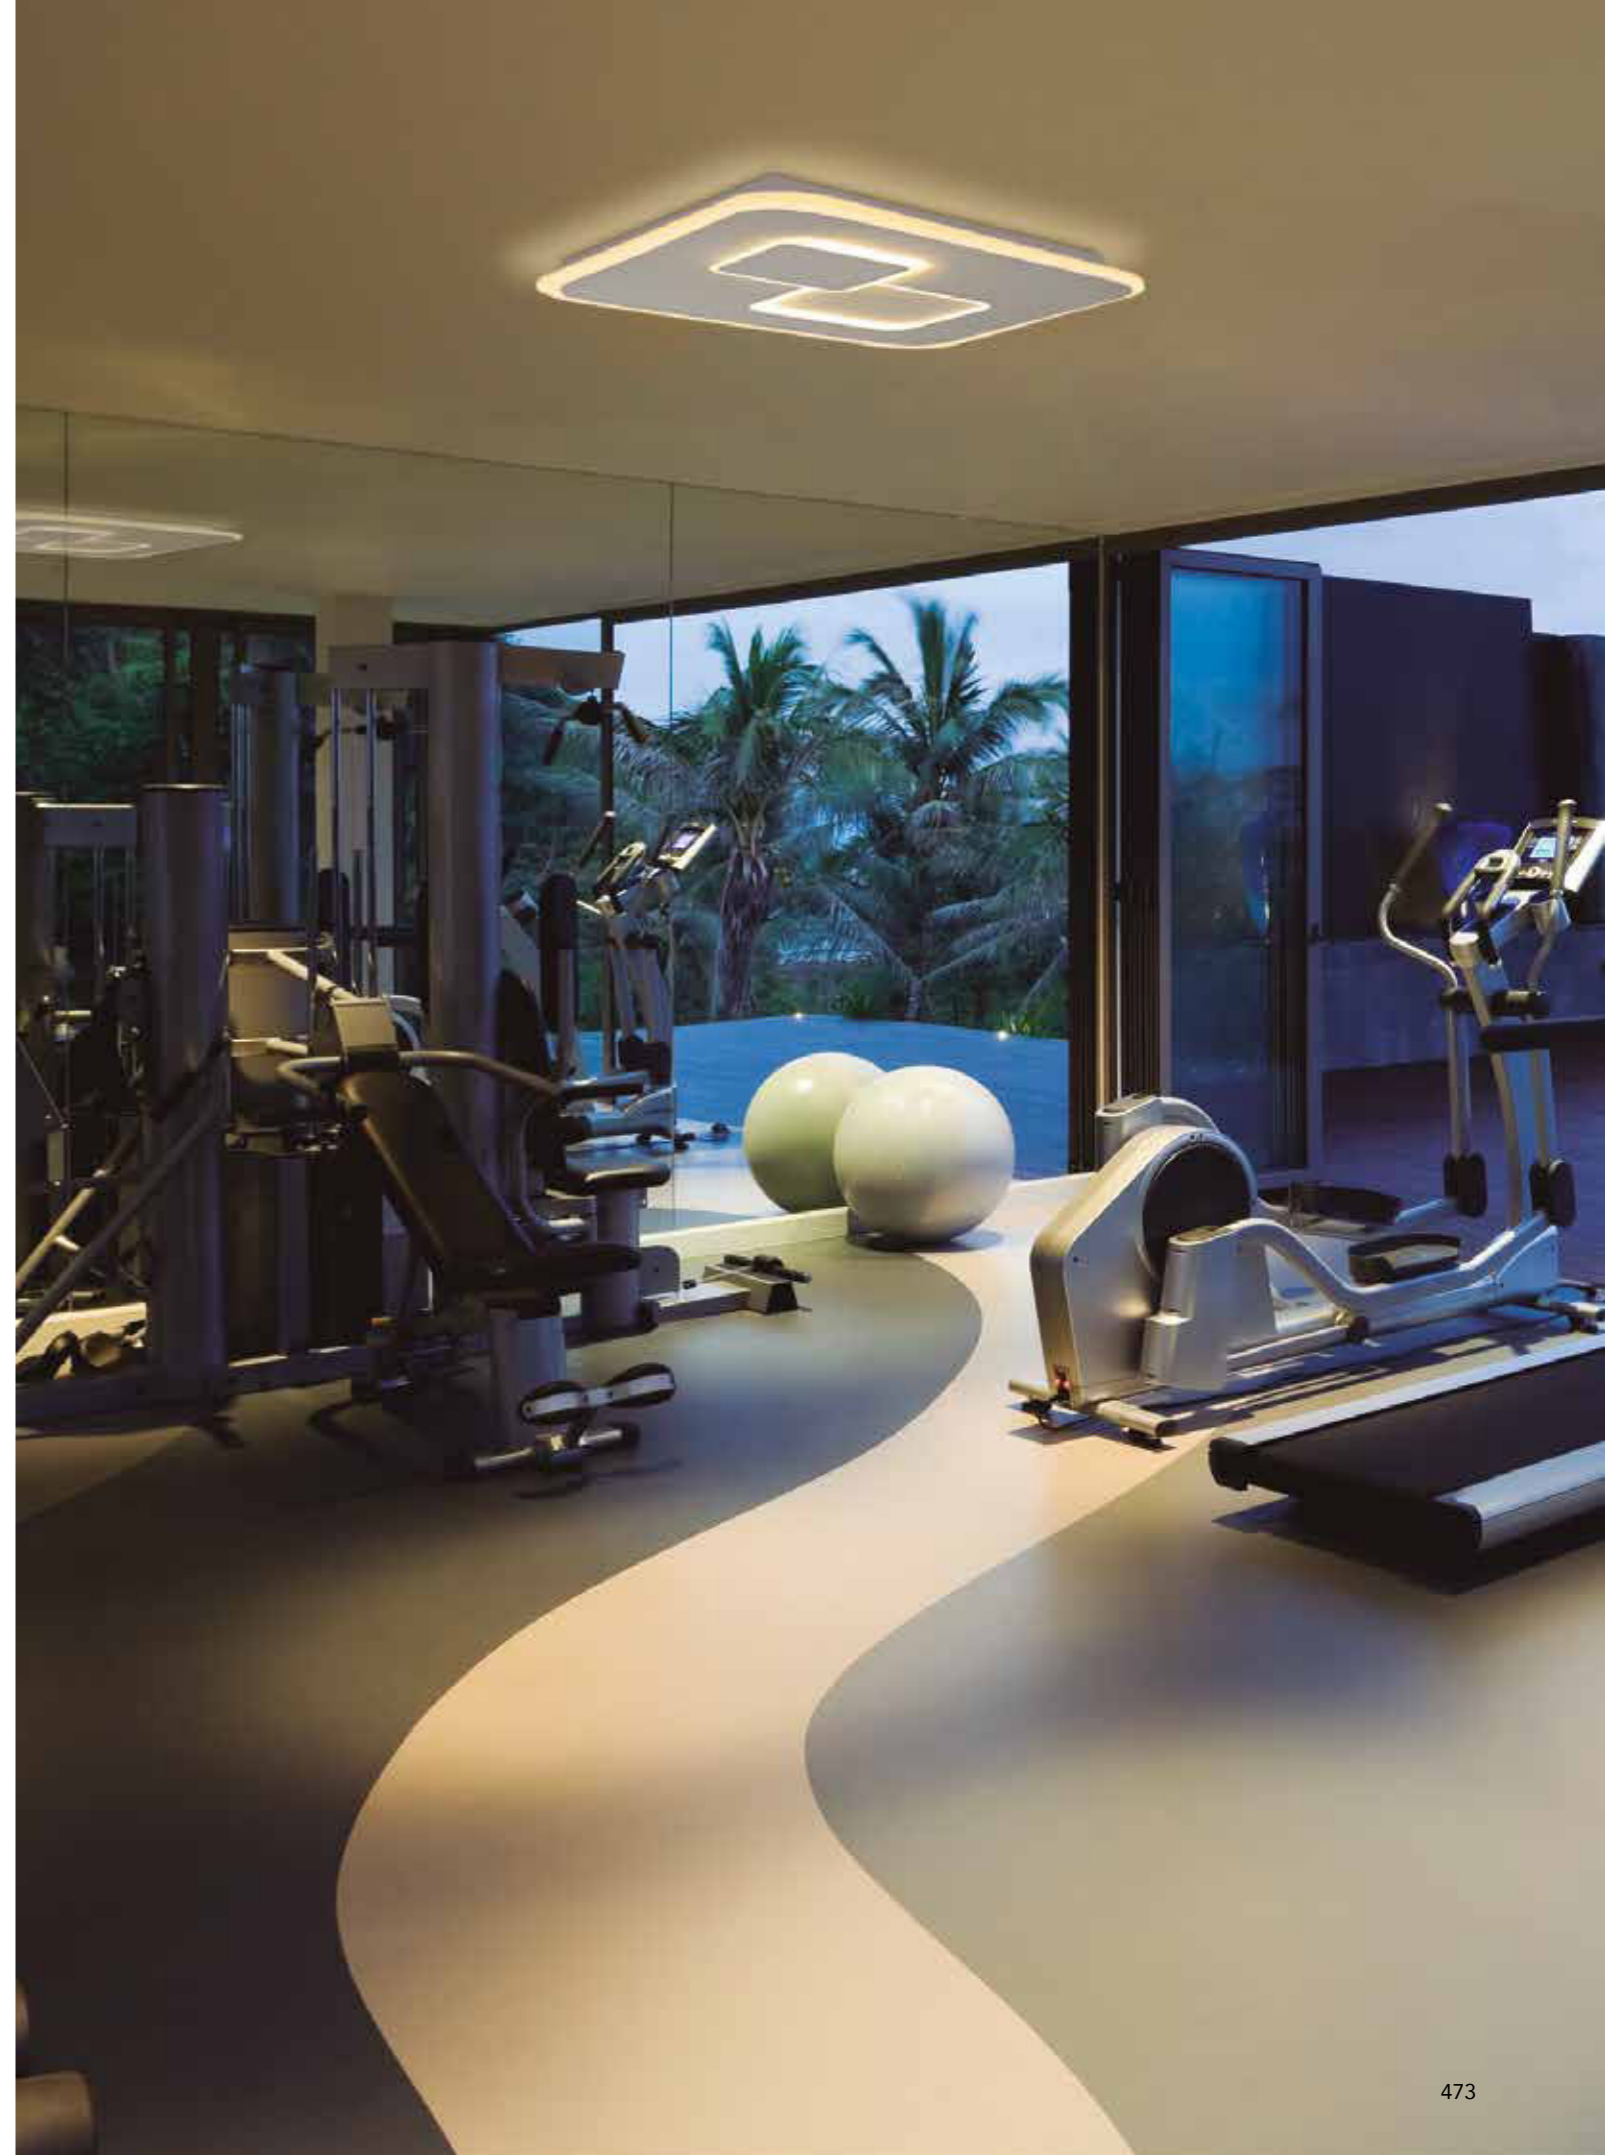

QUAD

6455 Blanco-White
LED 50W 3000K-6000K 3200lm

OFF

ON

Warm white
3000K

Natural
4000K

cool white
6000K

R00127

Metal/Acrílico-Metal/Acrylic 220-240V 50/60Hzz CRI ≥80 - R00127 Incluido