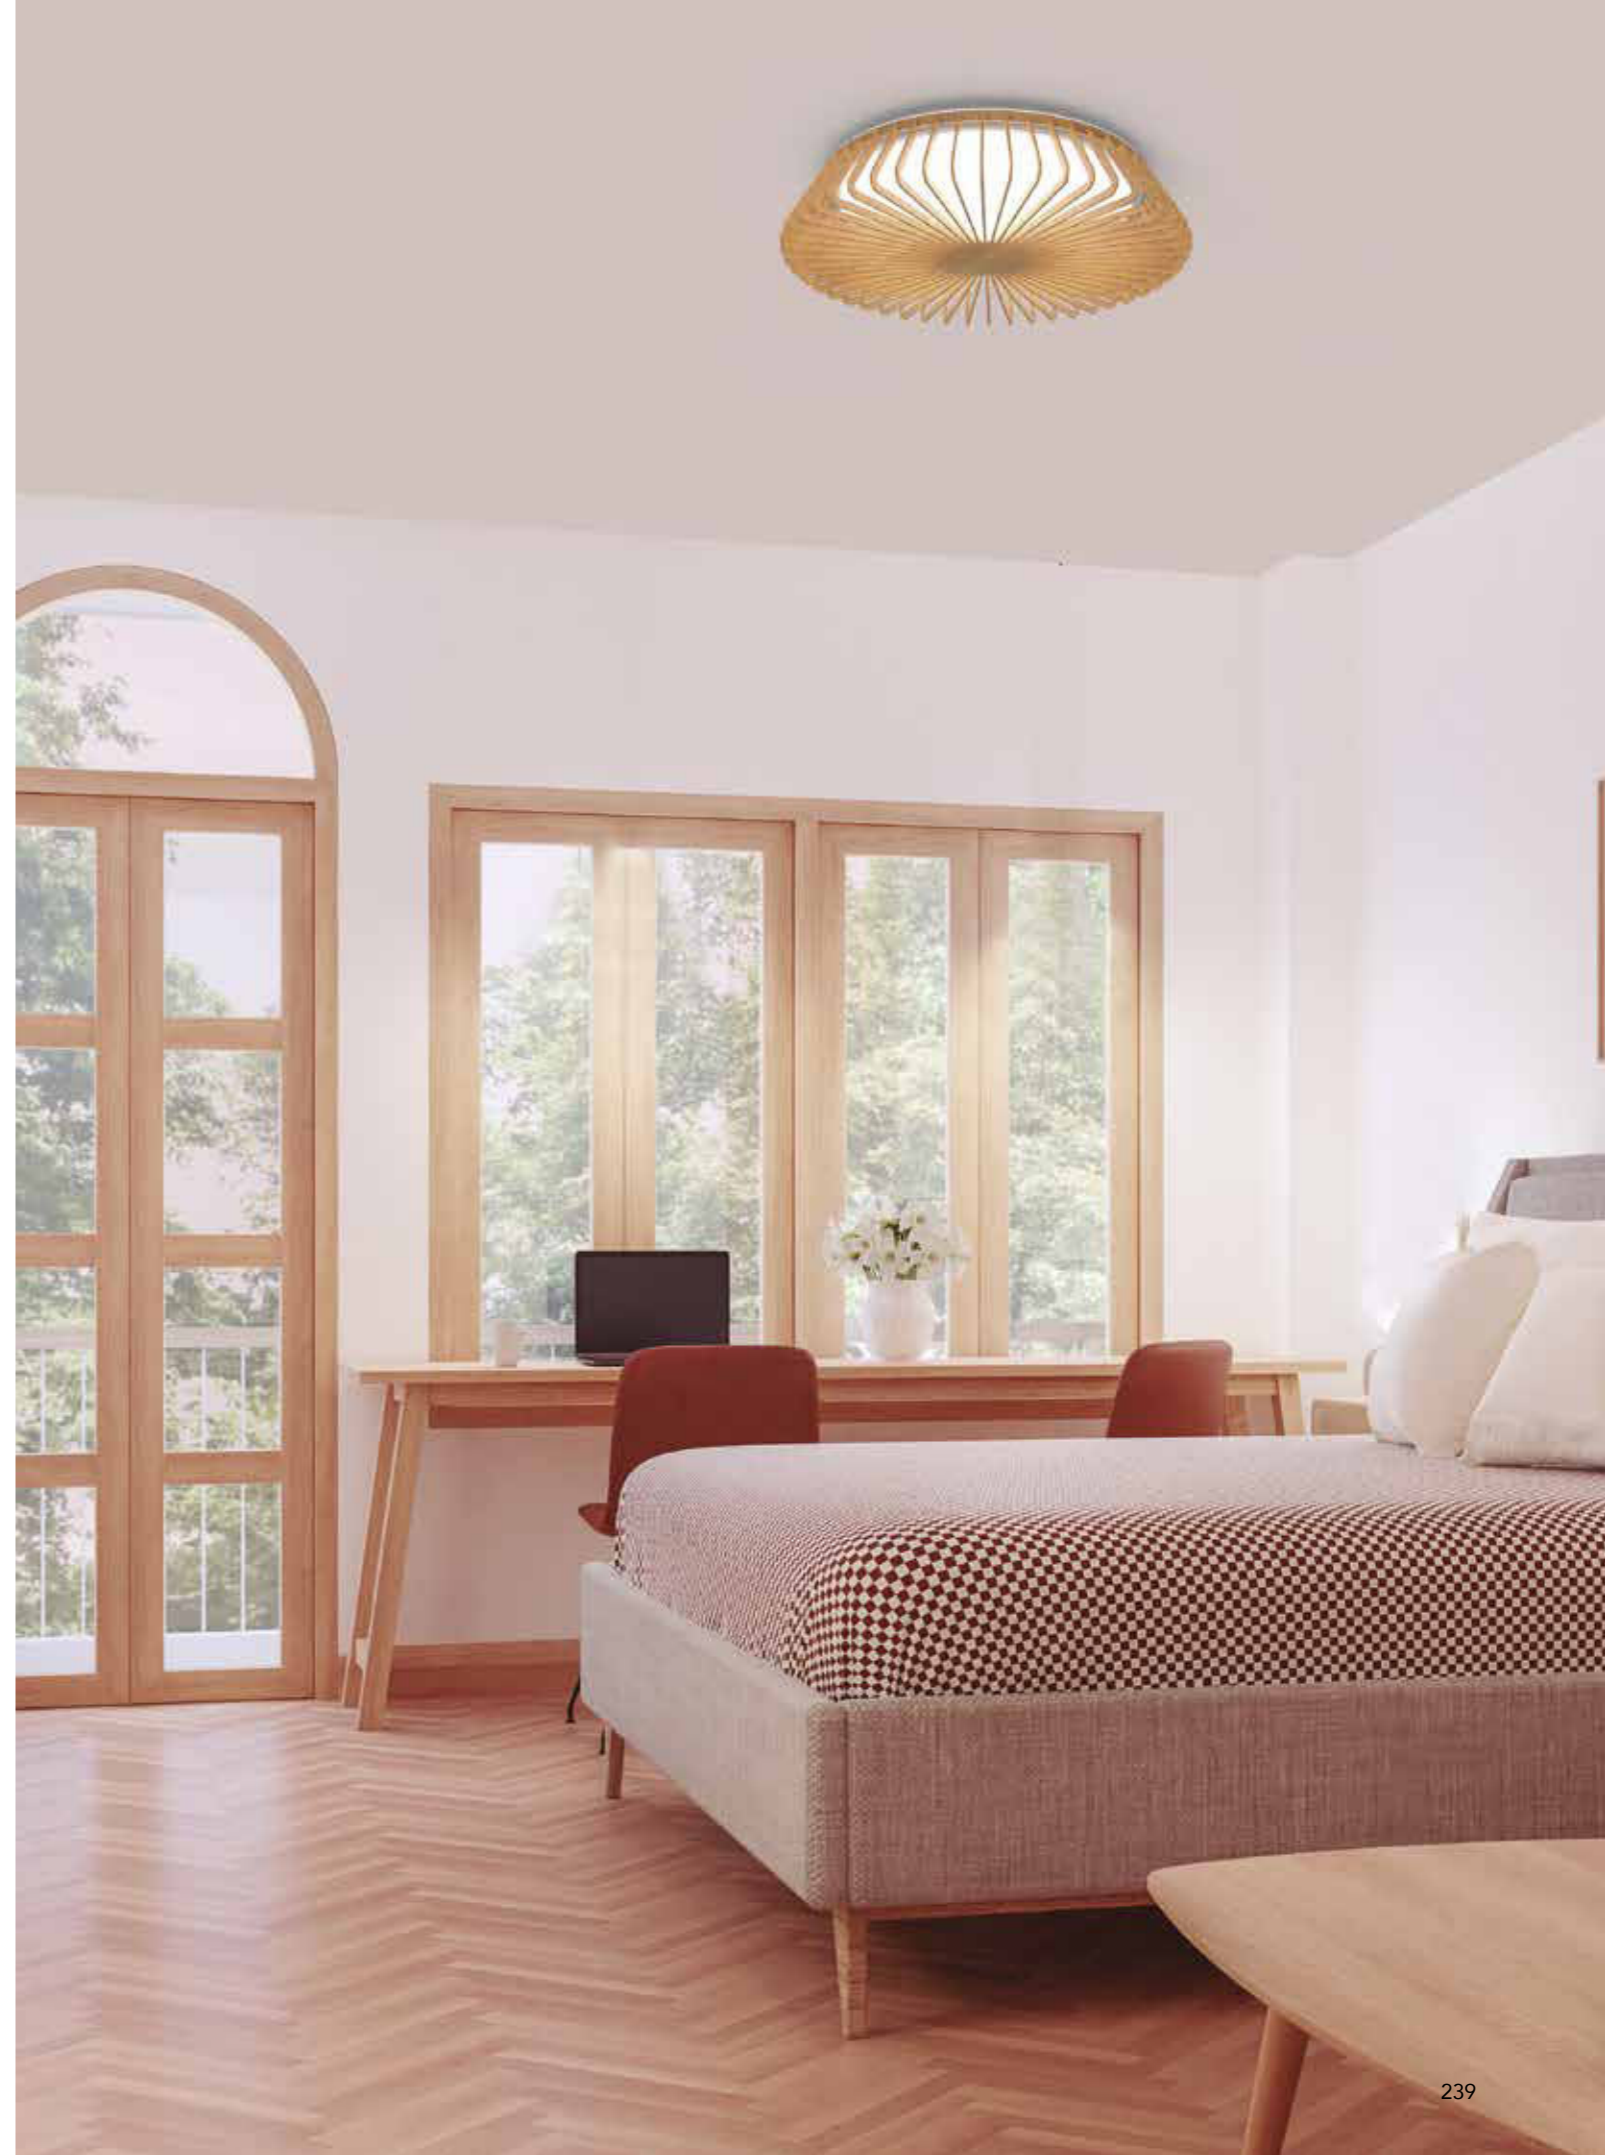

HIMALAYA

Plafón-Ceiling lamp

7966 Blanco-White
LED 56W 2700K-5000K 2500lm

7967 Madera-Wood
LED 56W 2700K-5000K 2500lm

7968 Negro-Black
LED 56W 2700K-5000K 2500lm

R00129

MODO DE USO

PC/Acrílico-PC/Acrylic 220-240V~ 50/60Hz CRI≥ 80-R00129 Incluido Registered N° 007663331-0019