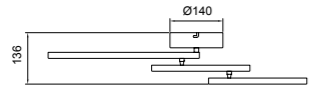

7231 Oro-Gold
LED 60W 3000K 4500lm

COLLAGE

Plafón/Ceiling lamp

7232 Negro-Black
LED 40W 3000K 3000lm

7233 Oro-Gold
LED 40W 3000K 3000lm

Aplique/Plafón/Wall Ceiling lamp

7234 Negro-Black
LED 30W 3000K 2250lm