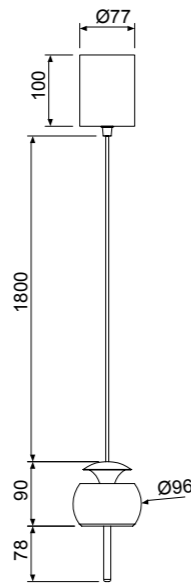

8407 Cromo negro-Black chrome
LED 12W 3000K 1000lm