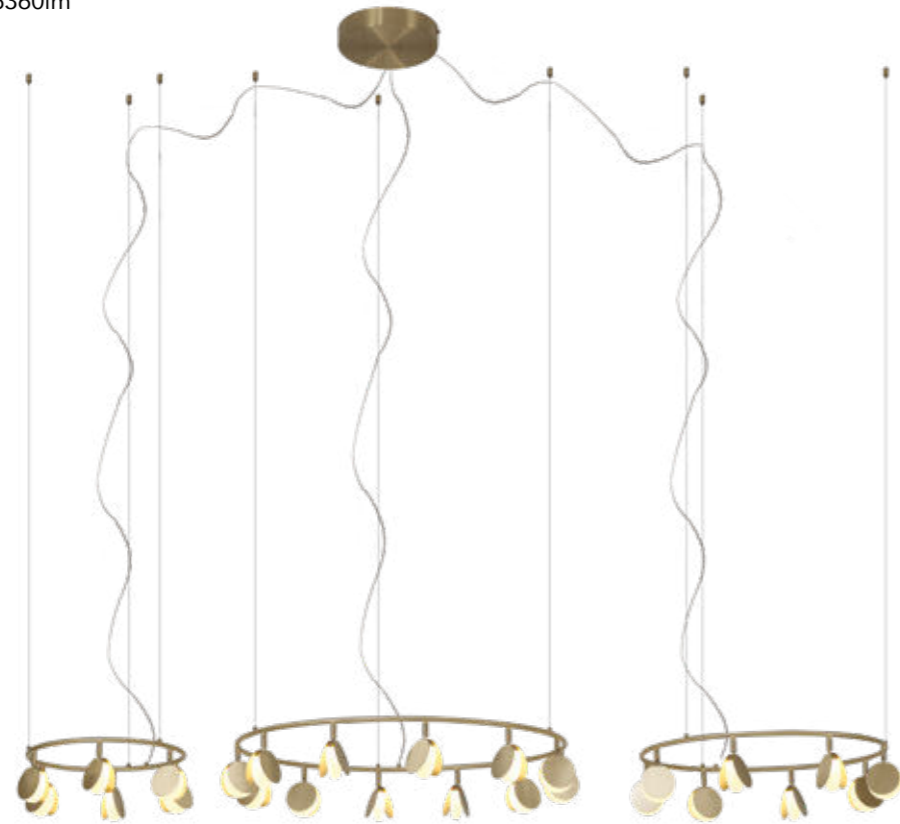

7235 Oro-Gold
LED 30W 3000K 2250lm

Metal-Metal 220-240V~ 50/60Hz CRI≥ 80 Registered N° 007663331-0006

SHELL

by Kuzurman Polina

SHELL

7355 Oro-Gold
LED 120W 3000K 6360lm

Metal-Metal 220-240V~ 50/60Hz CRI≥ 80

SHELL

Lámpara-Pendant lamp

7261 Oro-Gold
LED 40W 3000K 2120lm

7262 Oro-Gold
LED 30W 3000K 1590lm

7357 Oro-Gold
LED 60W 3000K 3180lm

Metal-Metal 220-240V~ 50/60Hz CRI≥ 80

SHELL

7260 Oro-Gold
LED 50W 3000K 2650lm