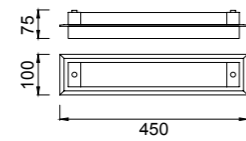

5533 Cromo-Chrome
LED 13W 4000K 1100lm