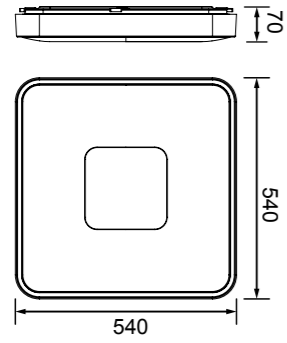

7921 Madera-Wood
LED 80W 2700K-5000K 3900lm

7918 Madera-Wood
LED 100W 2700K-5000K 4900lm