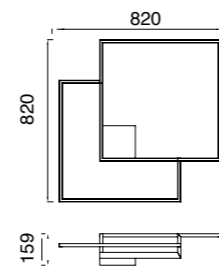

7660 Blanco-White
LED 42,5W 3000K 2450lm

7684 Blanco-White
LED 79W 3000K 4250lm

7661 Blanco-White
LED 42,5W 3000K 2450lm
Dimmable Phase Cut

7685 Blanco-White
LED 79W 3000K 4250lm
Dimmable Phase Cut