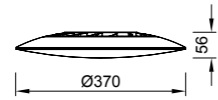

7975 Blanco-White
LED 24W 3000K 2050lm