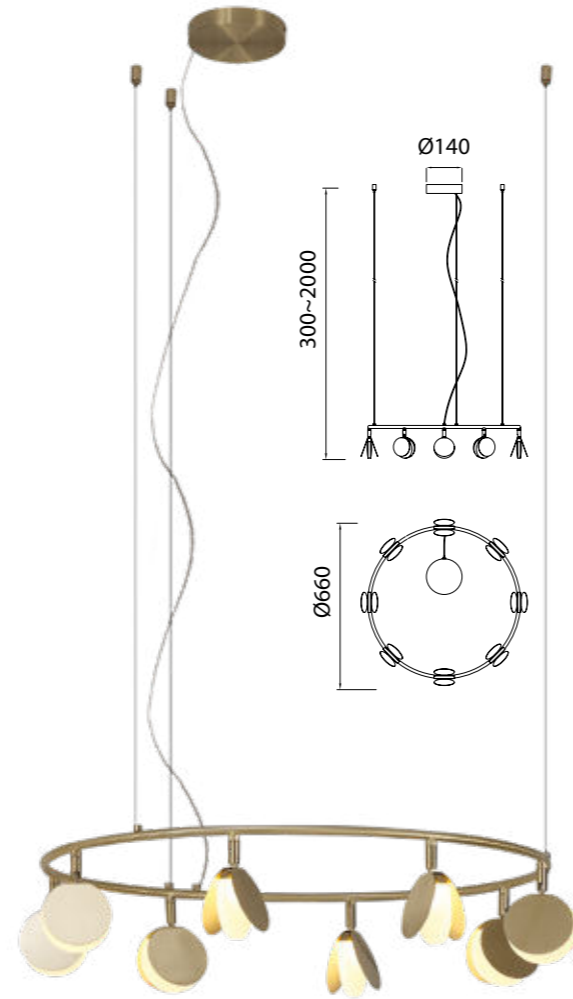

7235 Oro-Gold
LED 30W 3000K 2250lm

Metal-Metal 220-240V~ 50/60Hz CRI≥ 80 Registered N° 007663331-0006

SHELL

by Kuzurman Polina

SHELL

7355 Oro-Gold
LED 120W 3000K 6360lm

Metal-Metal 220-240V~ 50/60Hz CRI≥ 80

SHELL

Lámpara-Pendant lamp

7261 Oro-Gold
LED 40W 3000K 2120lm

7262 Oro-Gold
LED 30W 3000K 1590lm

7357 Oro-Gold
LED 60W 3000K 3180lm

Metal-Metal 220-240V~ 50/60Hz CRI≥ 80

SHELL

7260 Oro-Gold
LED 50W 3000K 2650lm