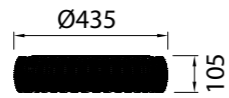

8194 Ratan-Rattan
LED 36W 2700K-4000K-5000K 2450lm