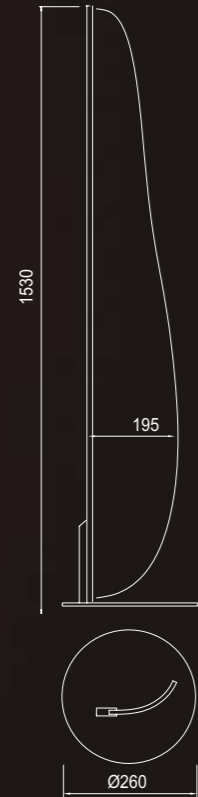

BIANCA

Metal/Acrílico-Metal/Acrylic 220-240V~ 50/60Hz CRI≥ 80

BIANCA

BIANCA

7835 Blanco-White
LED 40W 3000K 2450lm

7836 Blanco-White
LED 12W 3000K 700lm

BIANCA

7838 Blanco-White
LED 20W 3000K 1200lm