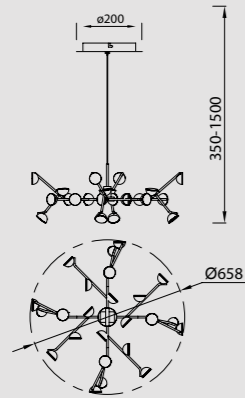

6261 Blanco mate-Matte white
LED 72W 3000K 4450lm

8652 Blanco mate-Matte white
LED 72W 3000K 4450lm
Dimmable

Aluminio-Aluminium 220-240V~ 50/60Hz CRI ≥80