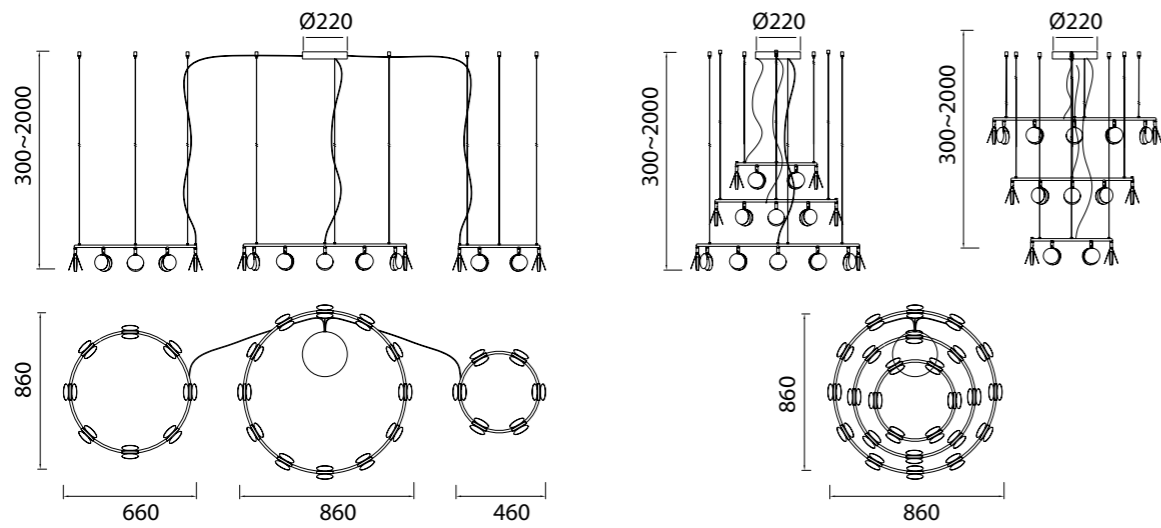

7235 Oro-Gold
LED 30W 3000K 2250lm

Metal-Metal 220-240V~ 50/60Hz CRI≥ 80 Registered N° 007663331-0006

SHELL

by Kuzurman Polina

SHELL

7355 Oro-Gold
LED 120W 3000K 6360lm

Metal-Metal 220-240V~ 50/60Hz CRI≥ 80