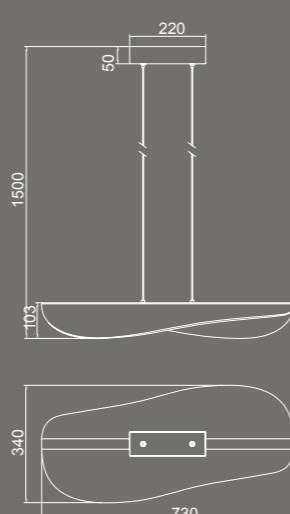

BIANCA

7765 Blanco-White
LED 50W 3000K 3000lm

7766 Blanco-White
LED 40W 3000K 2450lm

8209 Blanco-White Dimmable
LED 50W 3000K 3000lm

8210 Blanco-White Dimmable
LED 40W 3000K 2450lm