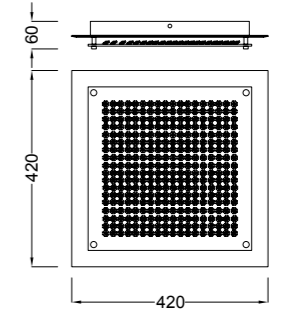

4582 Cromo-Chrome
LED 21W 4000K 2100lm