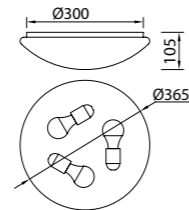

ZERO E27

Metal/Acrílico-Metal/Acrylic 100-240V~ 50/60Hz