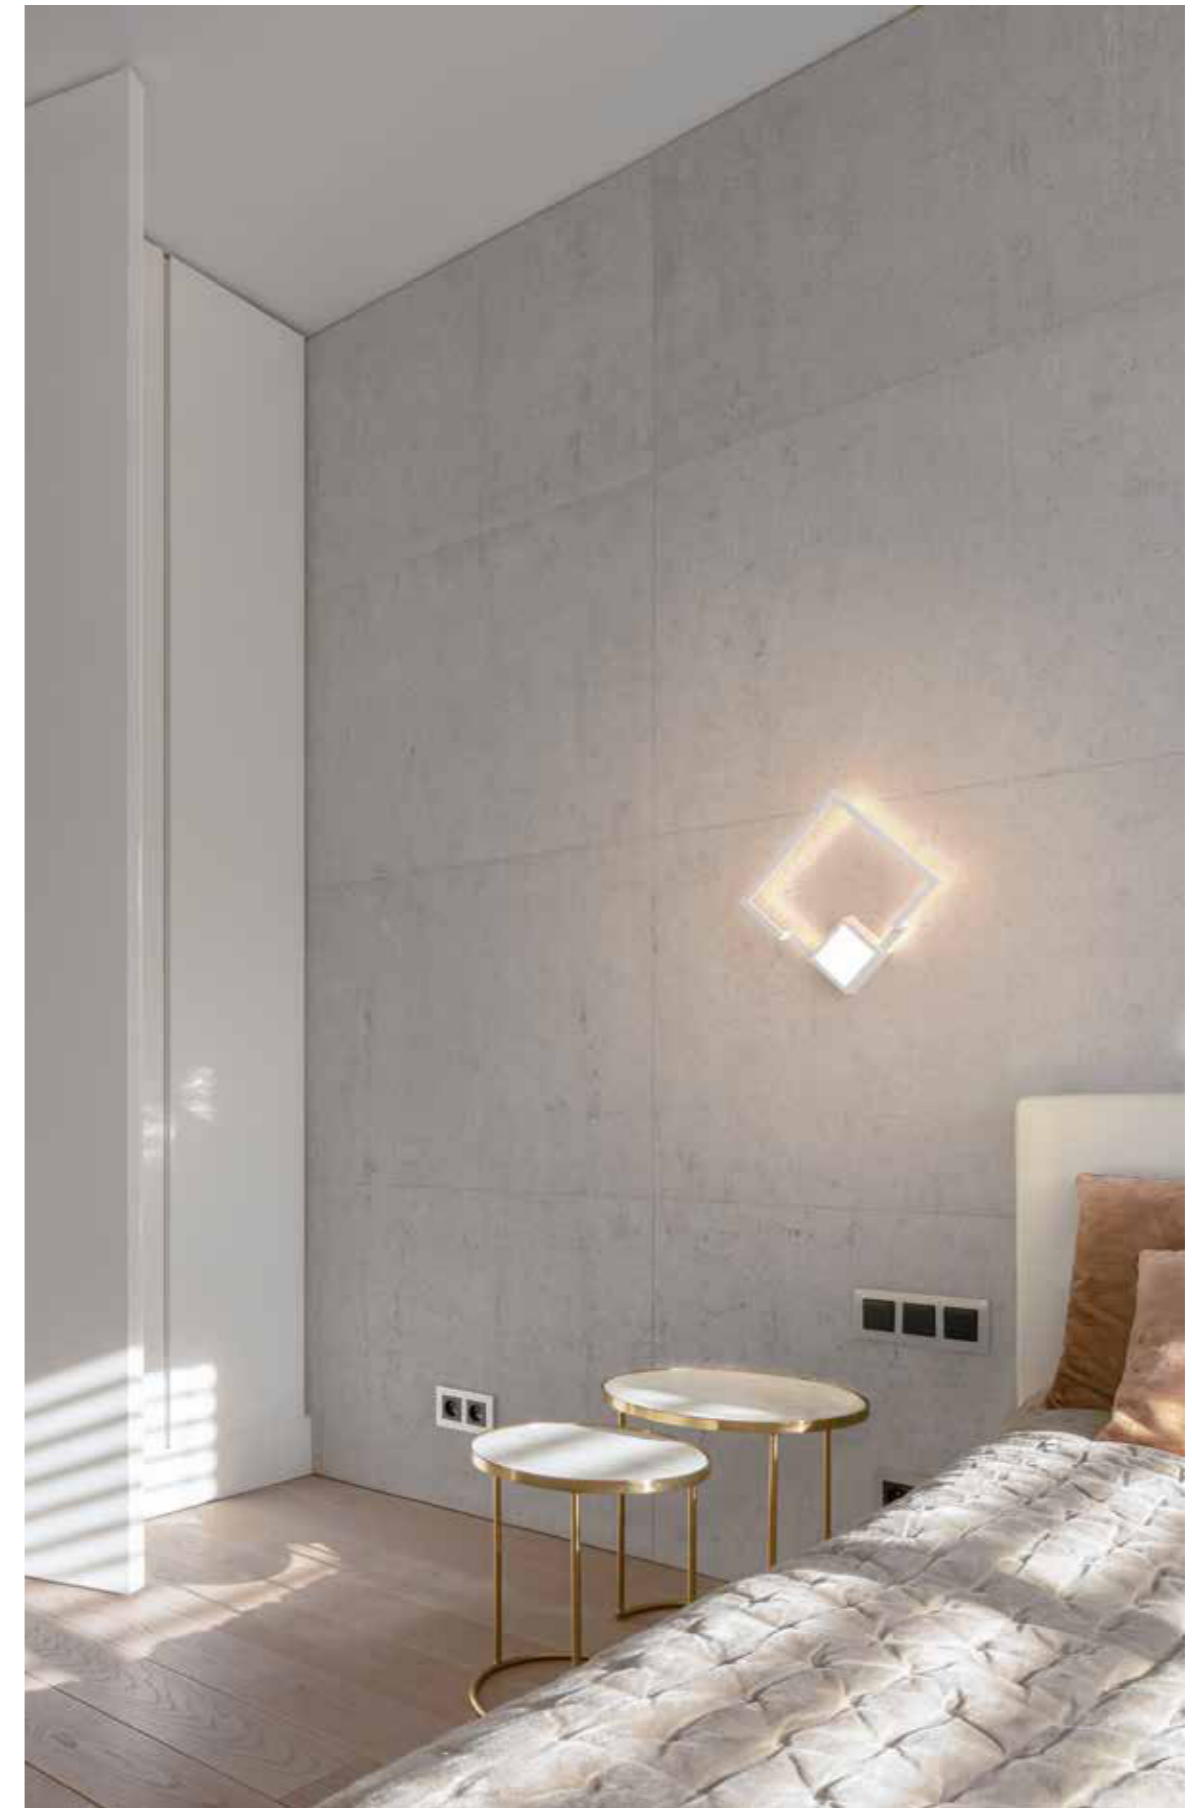

7670 Blanco-White
LED 17,5W 3000K 1150lm

7671 Blanco-White
LED 17,5W 3000K 1150lm
Dimmable Phase Cut