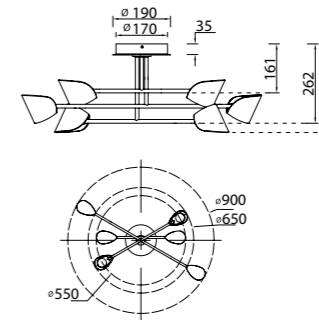

7587 Negro-Black
LED 8,5W 3000K 610lm

7578 Negro-Black
LED 61,5W 3000K 4000lm

7579 Negro-Black
LED 45W 3000K 3100lm

7580 Negro-Black
LED 44,5W 3000K 3100lm

7581 Negro-Black
LED 45W 3000K 3200lm

7582 Negro-Black
LED 30W 3000K 2100lm