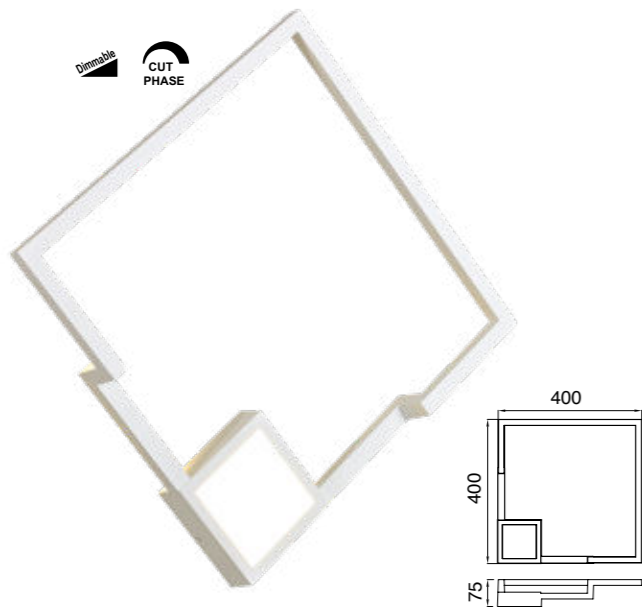

7668 Blanco-White
LED 25W 3000K 1370lm

7669 Blanco-White
LED 25W 3000K 1370lm
Dimmable Phase Cut