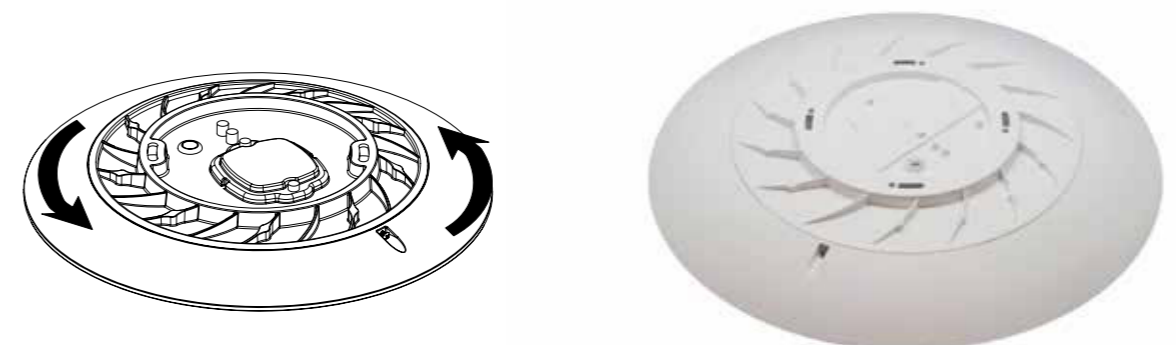

7977 Blanco-White
LED 50W 4000K 4250lm

7976 Blanco-White
LED 50W 5000K 4300lm

MODO DE USO

Acrílico/Acrylic 220-240V~ 50/60Hz CRI≥ 80

SLIM

by Mantra Team

SLIM

8100 Blanco-White
LED 50W 3000K 4150lm