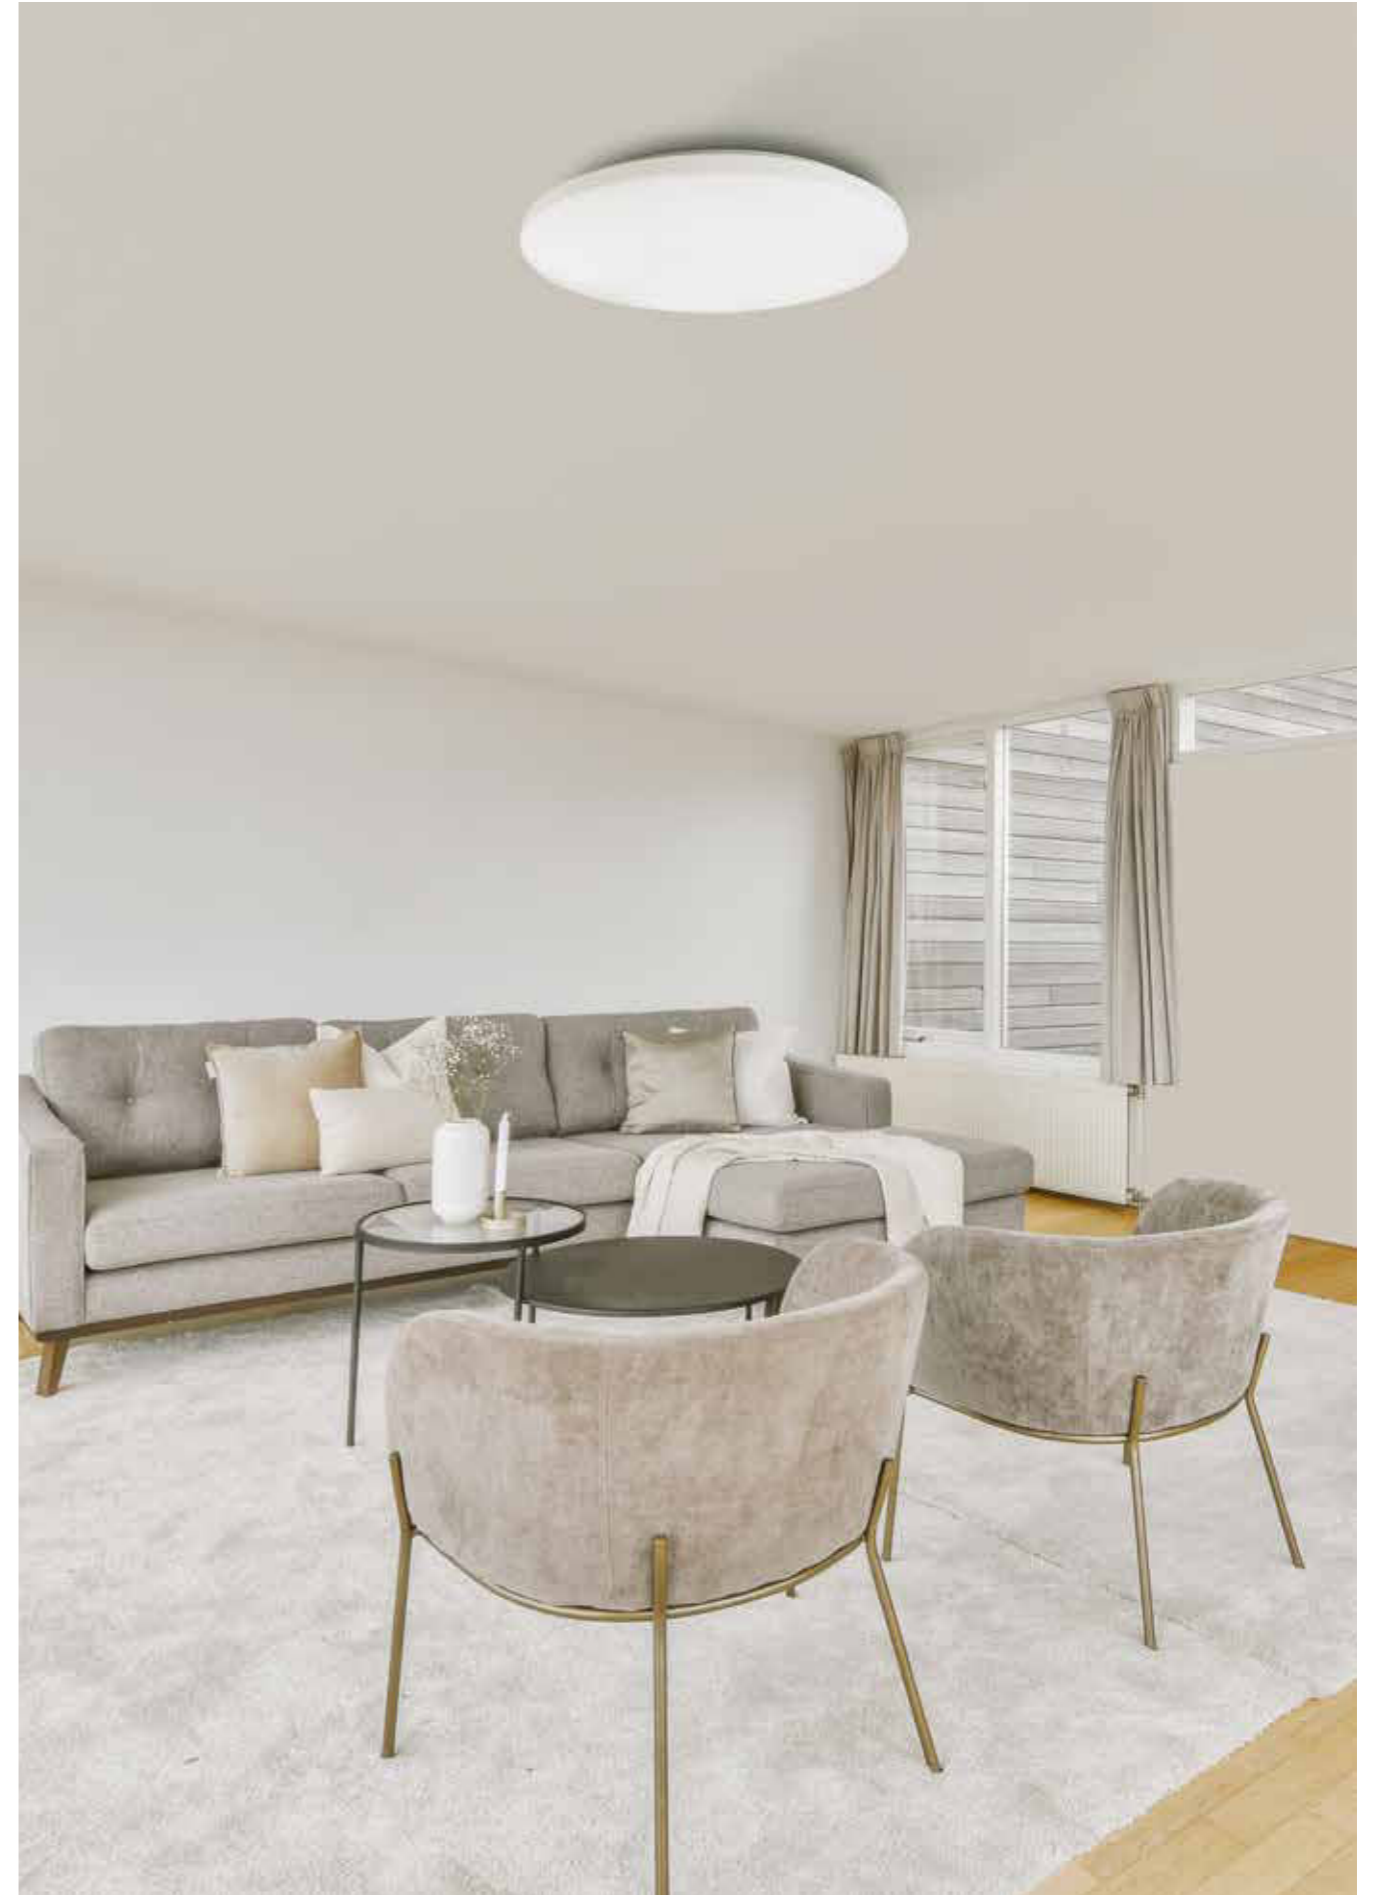

5940 Blanco-White
LED 50W 3000K 3700lm

5942 Blanco-White
LED 36W 3000K 2350lm

5944 Blanco-White
LED 24W 3000K 1600lm

5941 Blanco-White
LED 50W 5000K 3800lm

5943 Blanco-White
LED 36W 5000K 2450lm

5945 Blanco-White
LED 24W 5000K 1700lm