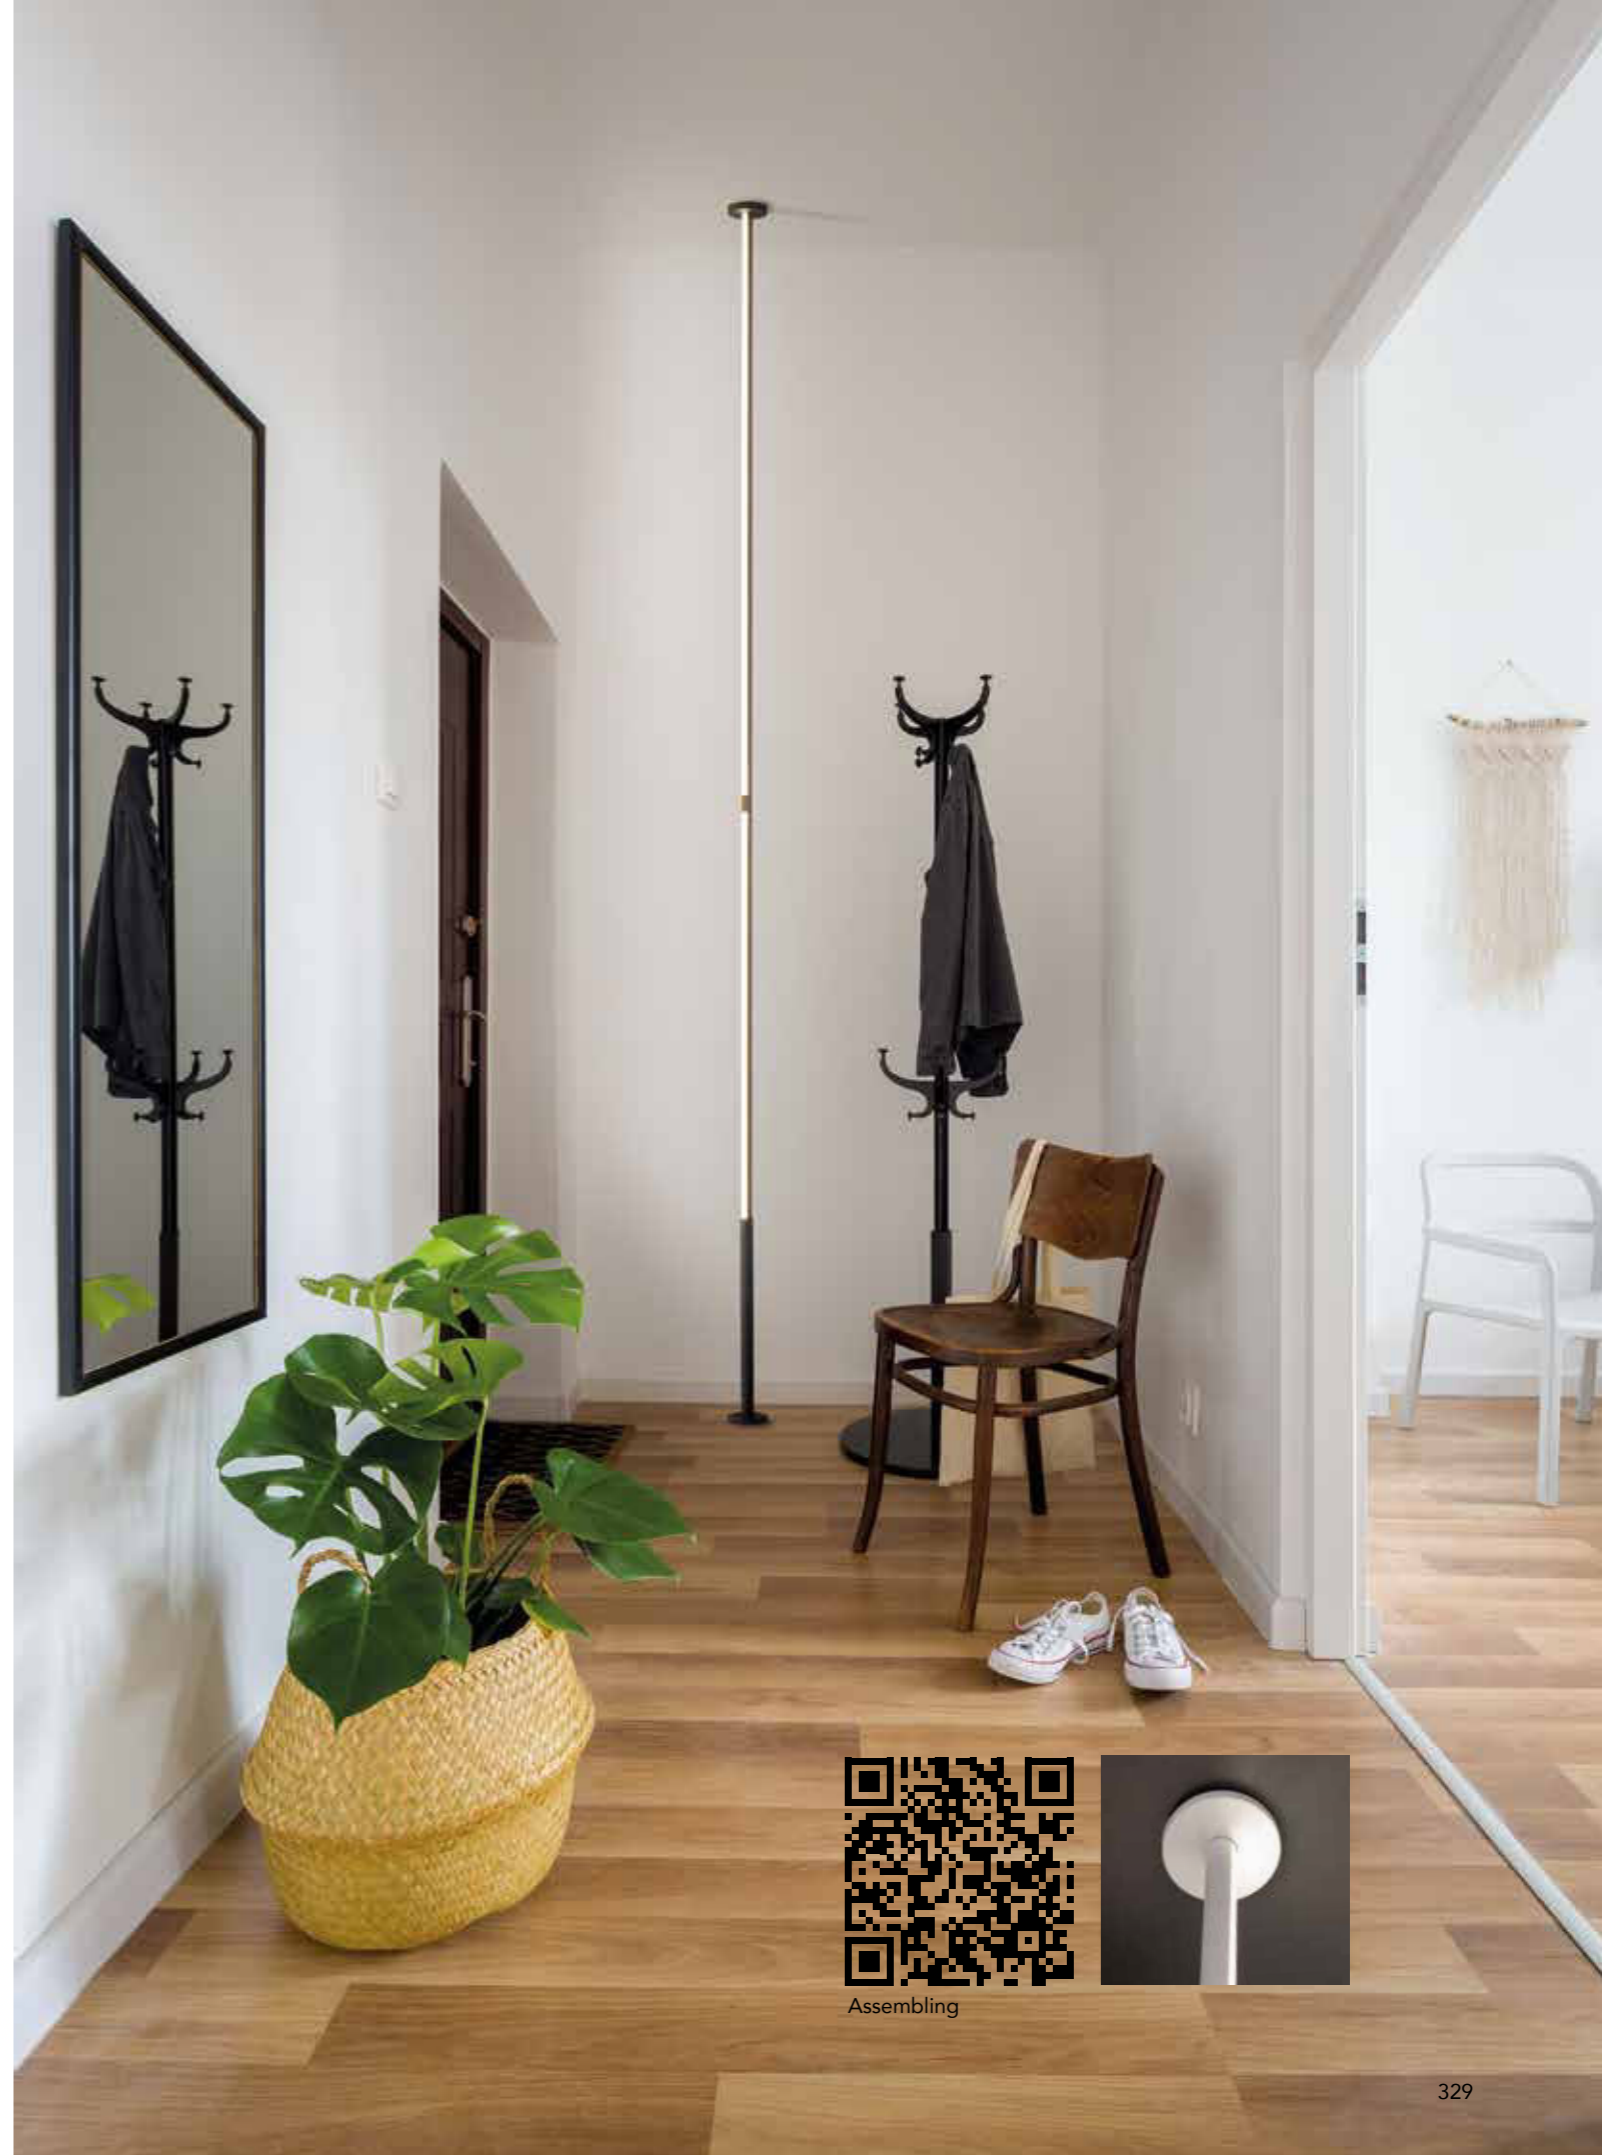

Assembling