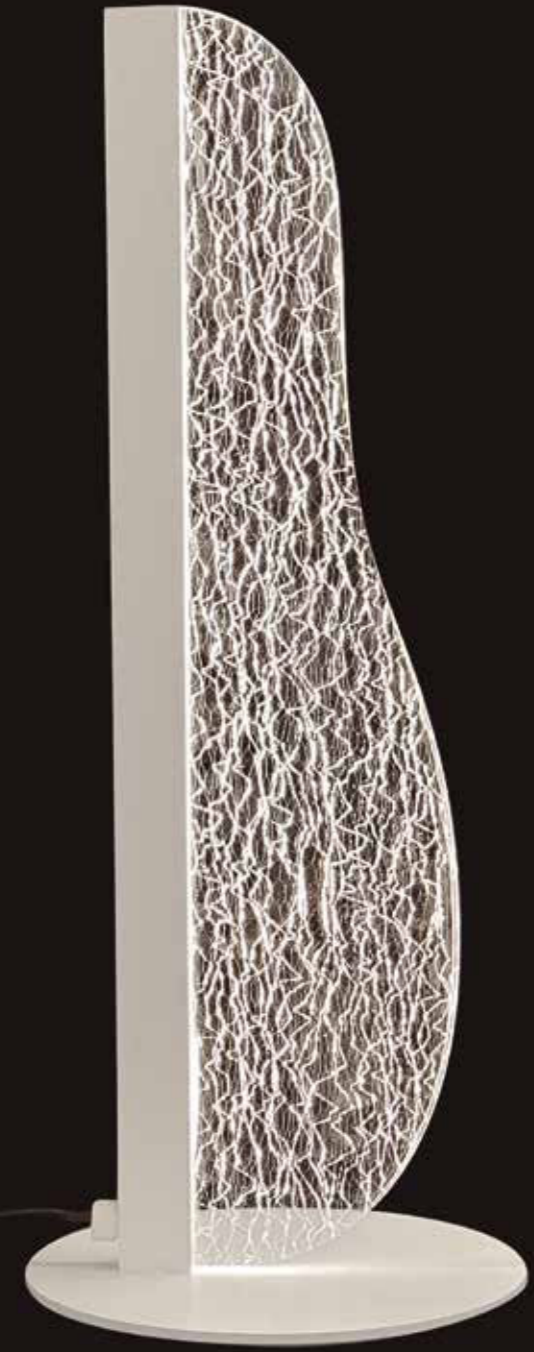

Metal/Acrílico-Metal/Acrylic 220-240V~ 50/60Hz CRI≥ 80

Metal/Acrílico-Metal/Acrylic 220-240V~ 50/60Hz CRI≥ 80