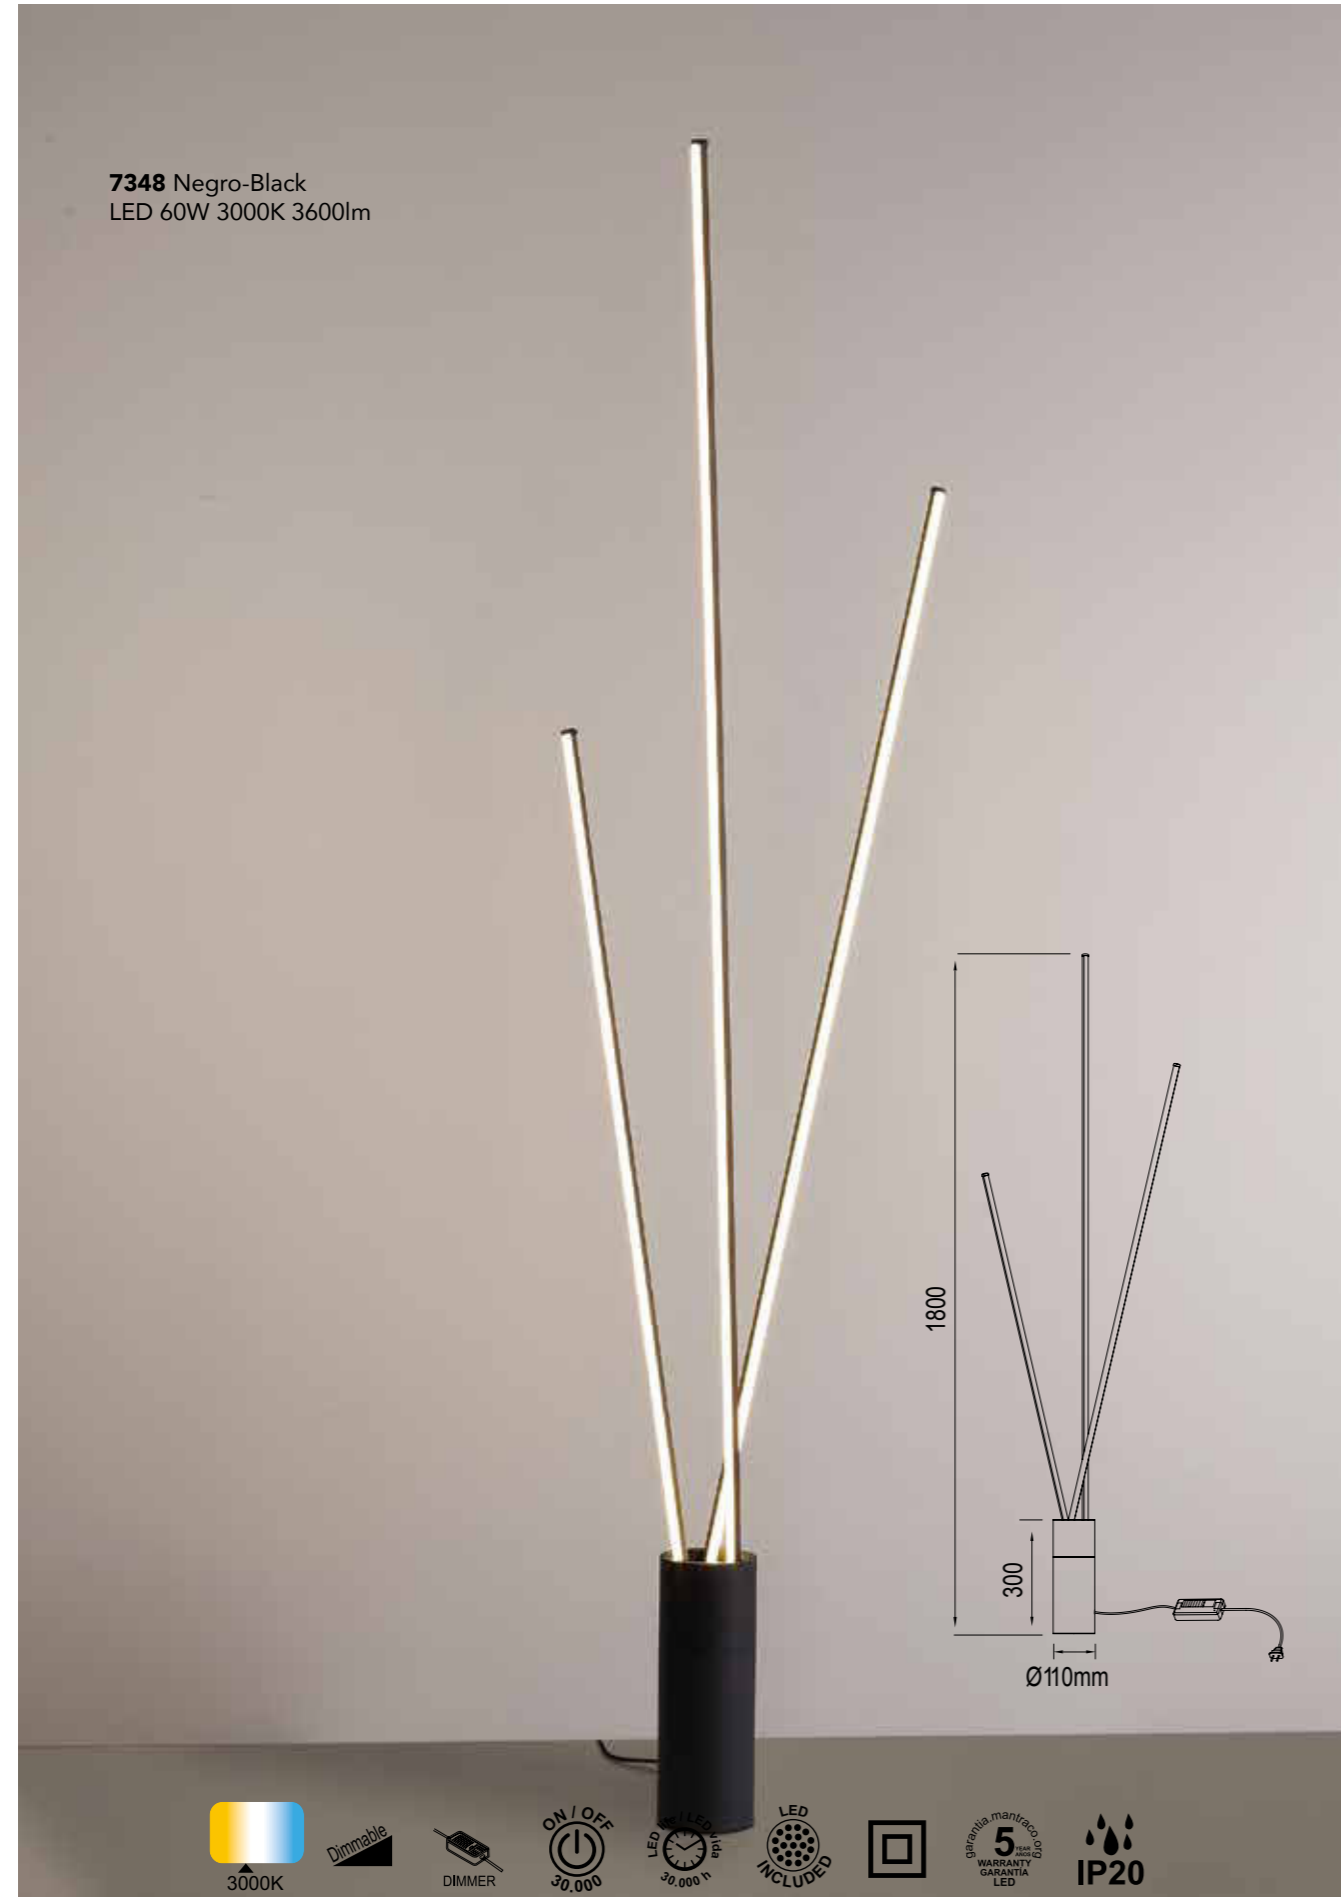

SHELL

Lámpara-Pendant lamp

7261 Oro-Gold
LED 40W 3000K 2120lm

7262 Oro-Gold
LED 30W 3000K 1590lm

7357 Oro-Gold
LED 60W 3000K 3180lm

Metal-Metal 220-240V~ 50/60Hz CRI≥ 80

SHELL

7260 Oro-Gold
LED 50W 3000K 2650lm

7248 Blanco-White
1L x E27 (no incl)

Tulipa-Glass shade
Cristal-Opal

PU/Cristal-PU/Glass 100-240V~ 50/60Hz E27 máx.20W LED Registered N° 007663331-0002

VERTICAL

by Mantra Team

VERTICAL

7348 Negro-Black
LED 60W 3000K 3600lm