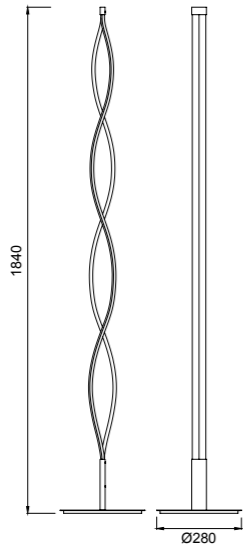

SÁHARA

4866 Plata cromo-Silver chrome
LED 28W 3000K 2200lm
Dimmable

4861 Plata cromo-Silver chrome
LED 20W 3000K 1470lm
Dimmable