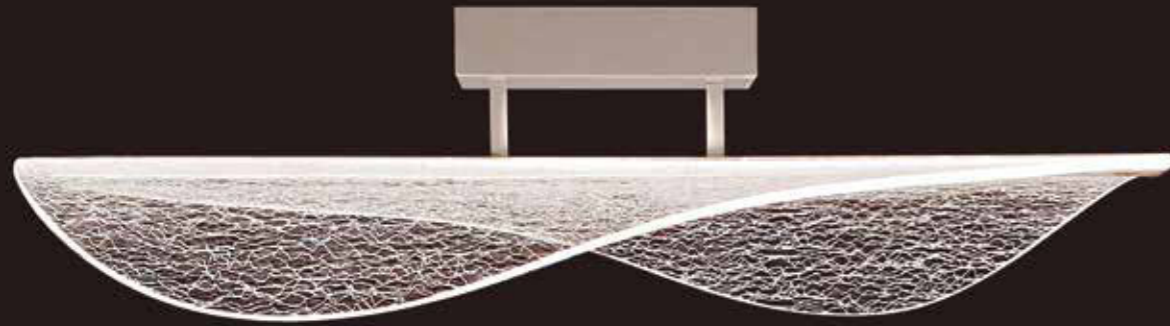

BIANCA

7835 Blanco-White
LED 40W 3000K 2450lm