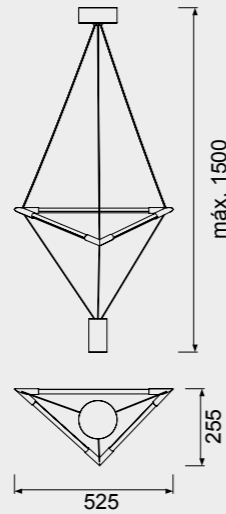

ELECTRA

by Mantra team

ELECTRA

8531 Negro/Cromo-Chrome/Black
LED 33W 3000K 2500lm

8533 Negro/Cromo-Chrome/Black
LED 21W 3000K 1600lm

MODO DE USO

Aluminio/Acero-Aluminium/Steel 220-240V~ 50/60Hz CRI≥ 80

CALICE