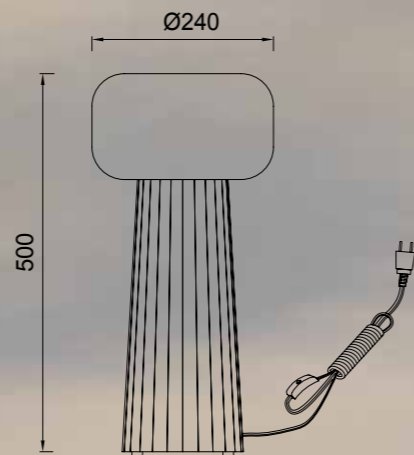

7249 Negro-Black
1L x E27 (no incl)

Tulipa-Glass shade
Cristal-Cromo

PU/Cristal-PU/Glass 100-240V~ 50/60Hz E27 máx.20W LED Registered N° 007663331-0002

7248 Blanco-White
1L x E27 (no incl)

Tulipa-Glass shade
Cristal-Opal