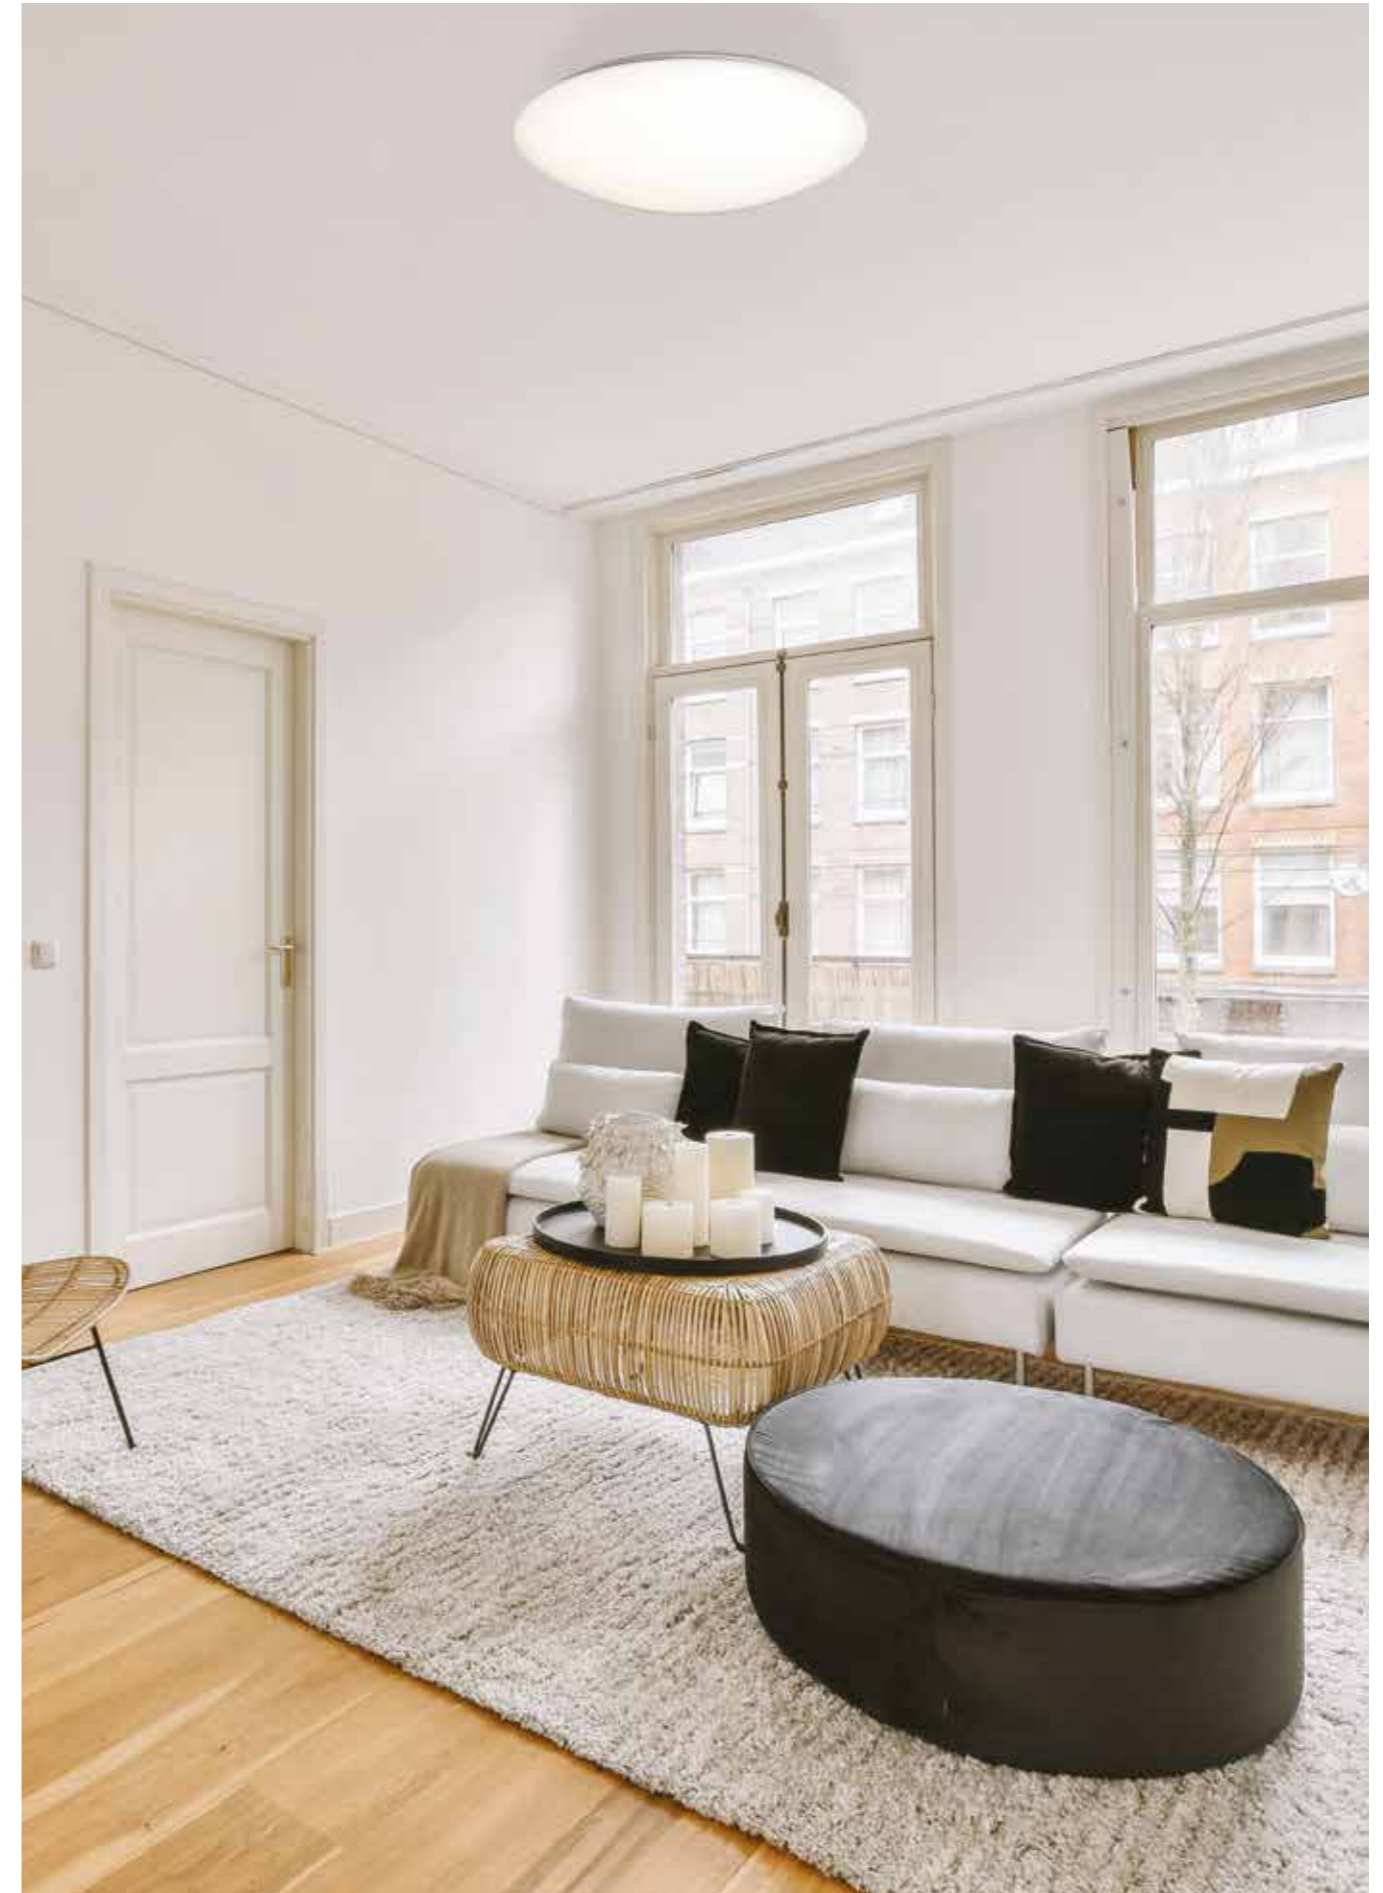

ZERO E27

Metal/Acrílico-Metal/Acrylic 100-240V~ 50/60Hz