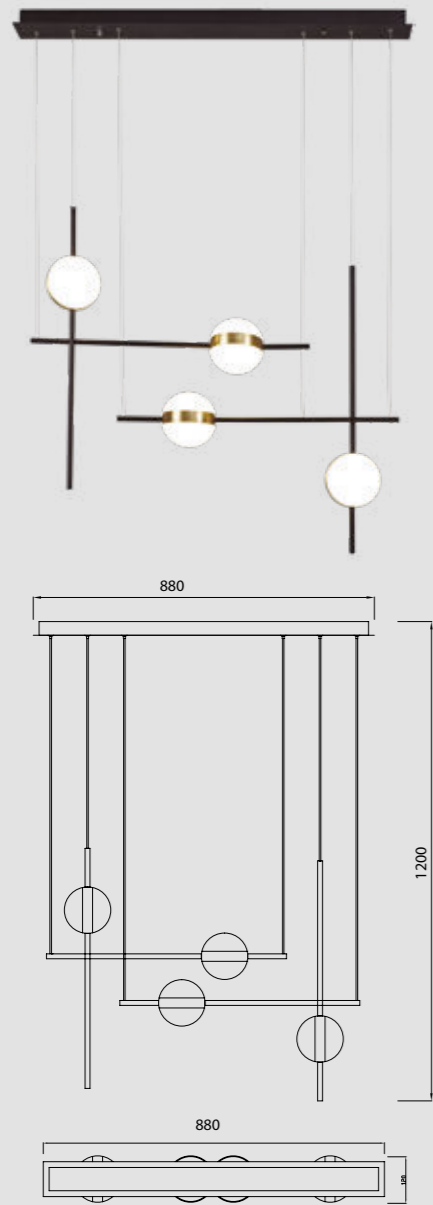

7196 Blanco-White
LED 24W 3000K 900lm

7146 Negro-Black
LED 24W 3000K 900lm

Aluminio/Silicona/Metal-Aluminium/Silicone/Metal 220-240V~ 50/60Hz CRI≥ 80

CUBA

7160 Oro/Negro-Gold/Black
LED 32W 3000K 2400lm

7161 Oro/Negro-Gold/Black
LED 32W 3000K 2400lm