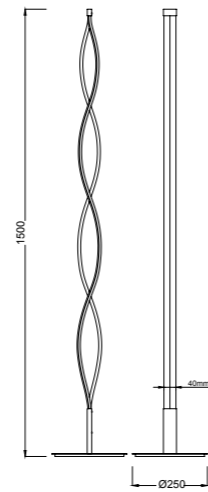

SÁHARA

4866 Plata cromo-Silver chrome
LED 28W 3000K 2200lm
Dimmable

4861 Plata cromo-Silver chrome
LED 20W 3000K 1470lm
Dimmable