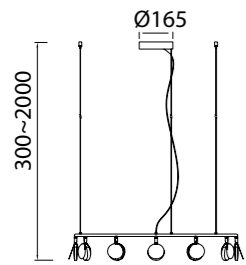

7356 Oro-Gold
LED 70W 3000K 3710lm

Metal-Metal 220-240V~ 50/60Hz CRI≥ 80