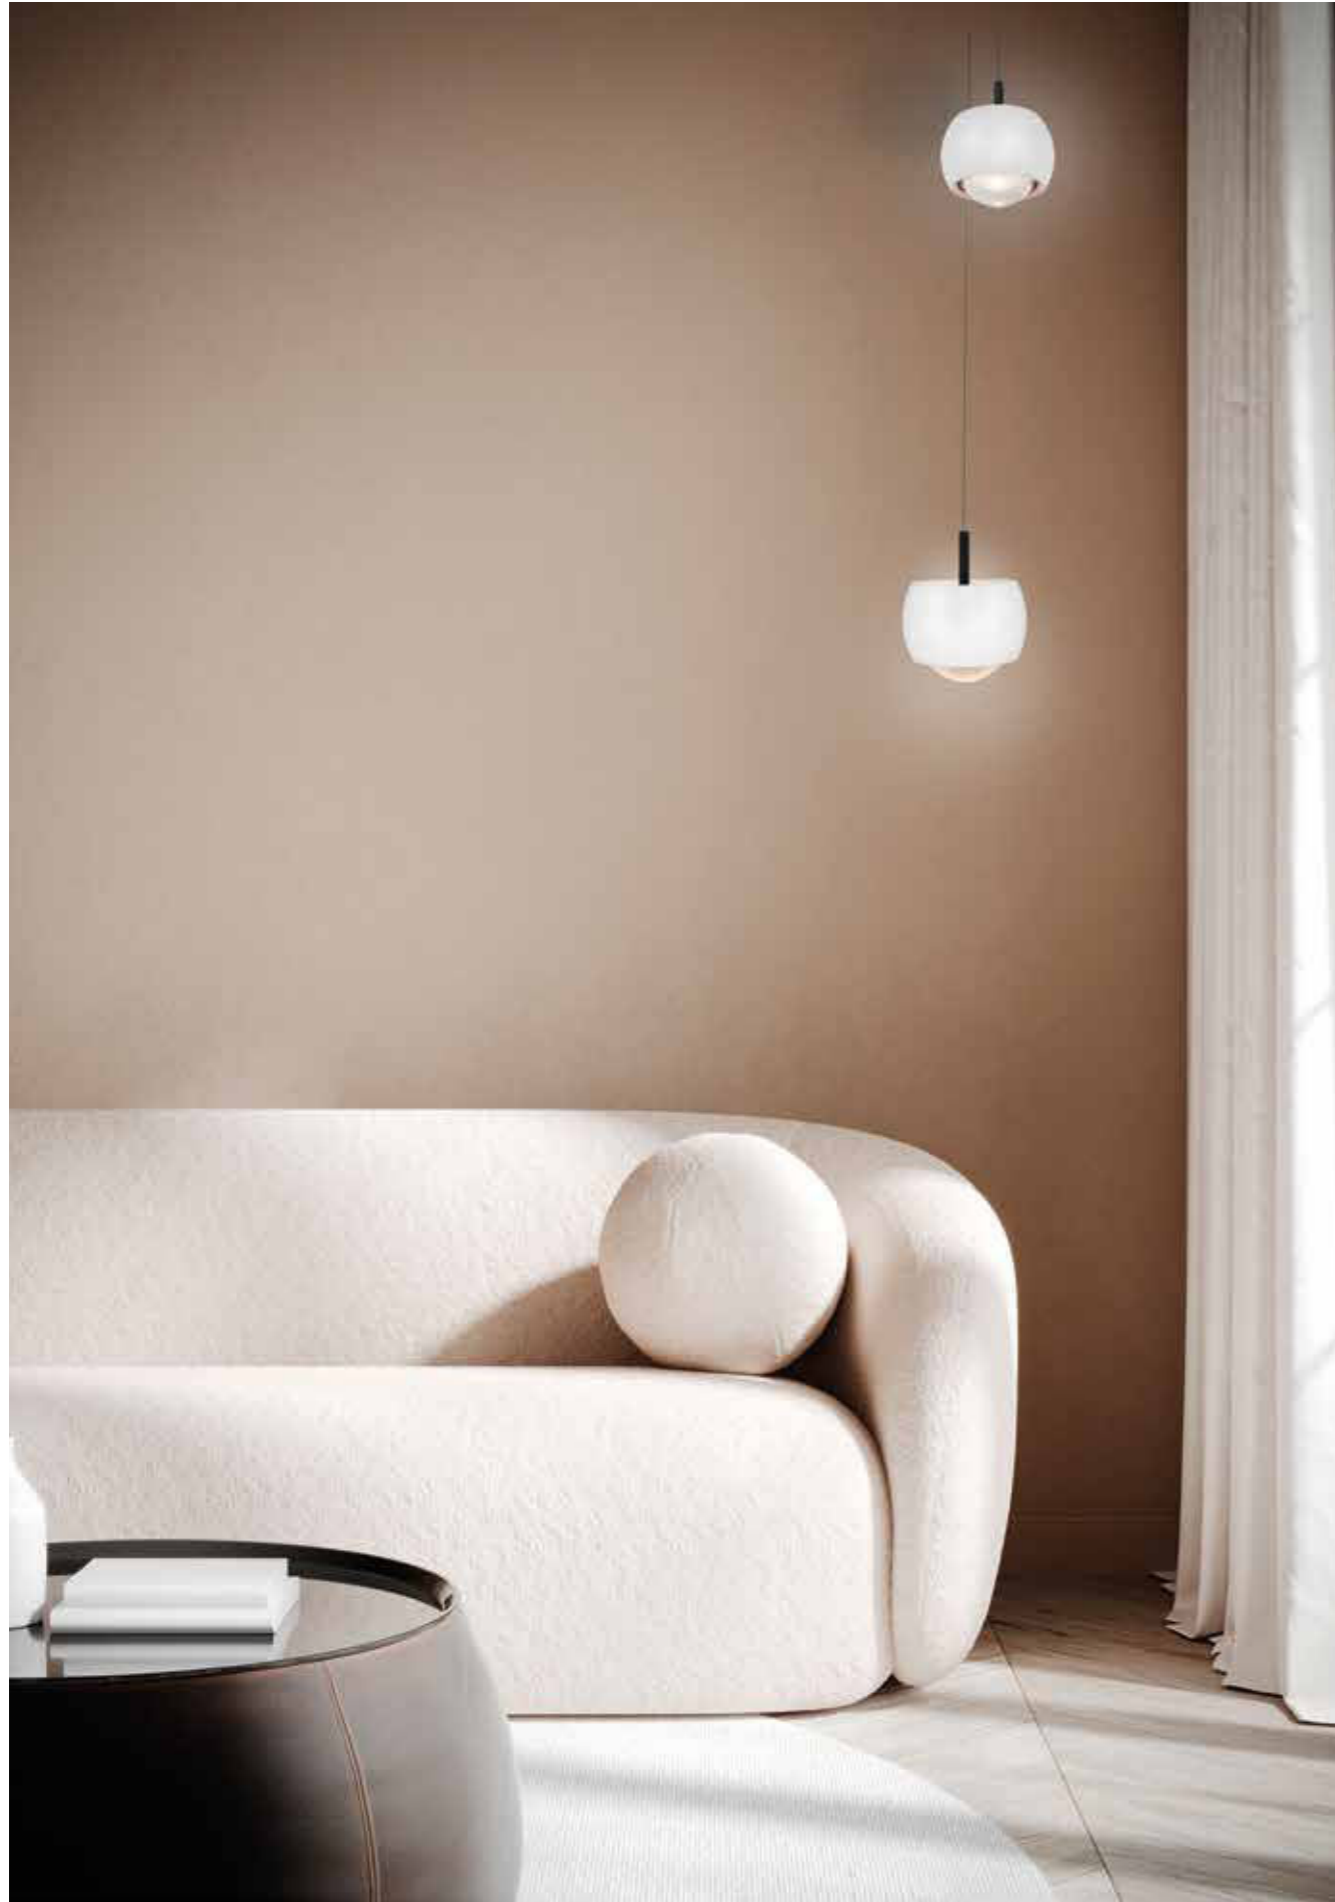

8408 Café-Coffee

8406 Negro-Black

ROLLER

ROLLER

ROLLER

8409 Naranja-Orange
LED 12W 3000K 450lm

8411 Café-Coffee
LED 12W 3000K 450lm

8412 Cromo negro-Black chrome
LED 12W 3000K 450lm