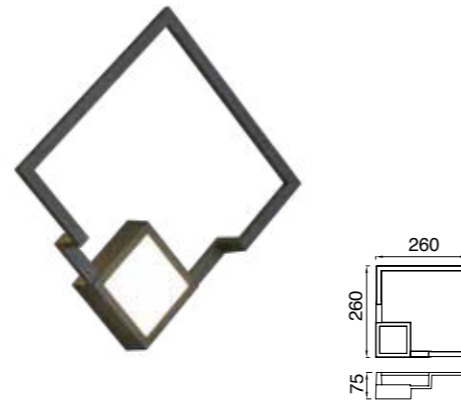

BOUTIQUE

Aplique-Wall lamp

7680 Negro-Black
LED 25W 3000K 1370lm

7681 Negro-Black
LED 25W 3000K 1370lm
Dimmable Phase Cut

7682 Negro-Black
LED 17,5W 3000K 1150lm

7683 Negro-Black
LED 17,5W 3000K 1150lm
Dimmable Phase Cut