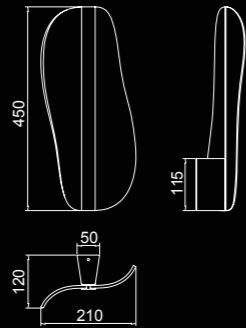

BIANCA

7767 Blanco-White
LED 15W 3000K 850lm

8211 Blanco-White Dimmable
LED 15W 3000K 850lm