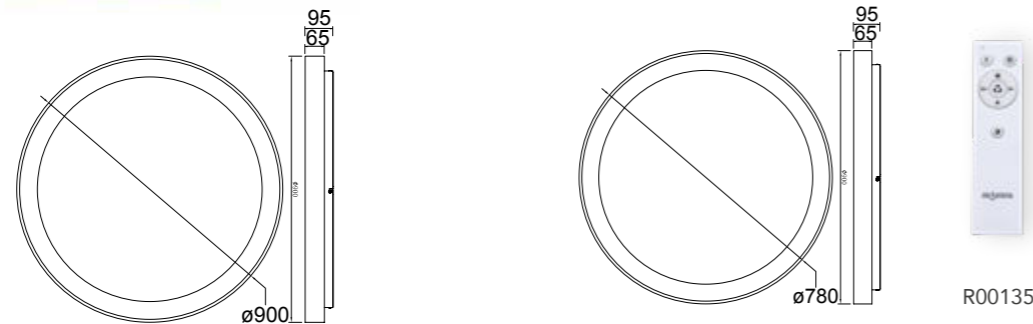

warm white 2700K
natural 4000K
cool white 5000K
Dimmable
Remote Control RF
ON / OFF 30,000
LED life / LED life 30,000 h
LED INCLUDED
5 años de garantía LED
IP20

REF	COLOR	LED	TEMP. COLOR	DIMMABLE	LÚMENES	(ø):	(h):	MANDO	APP
8579	Blanco-White	30W	2700K-5000K	▲	2250lm	ø380	95	R00129	MANTRA
8582	Negro-Black	30W	2700K-5000K	▲	2250lm	ø380	95	R00129	MANTRA
8585	Oro-Gold	30W	2700K-5000K	▲	2250lm	ø380	95	R00129	MANTRA
8588	Madera-Wood	30W	2700K-5000K	▲	2250lm	ø380	95	R00129	MANTRA
8578	Blanco-White	40W	2700K-5000K	▲	2950lm	ø500	95	R00129	MANTRA
8581	Negro-Black	40W	2700K-5000K	▲	2950lm	ø500	95	R00129	MANTRA
8584	Oro-Gold	40W	2700K-5000K	▲	2950lm	ø500	95	R00129	MANTRA
8587	Madera-Wood	40W	2700K-5000K	▲	2950lm	ø500	95	R00129	MANTRA
8577	Blanco-White	50W	2700K-5000K	▲	3760lm	ø650	95	R00129	MANTRA
8580	Negro-Black	50W	2700K-5000K	▲	3760lm	ø650	95	R00129	MANTRA
8583	Oro-Gold	50W	2700K-5000K	▲	3760lm	ø650	95	R00129	MANTRA
8586	Madera-Wood	50W	2700K-5000K	▲	3760lm	ø650	95	R00129	MANTRA