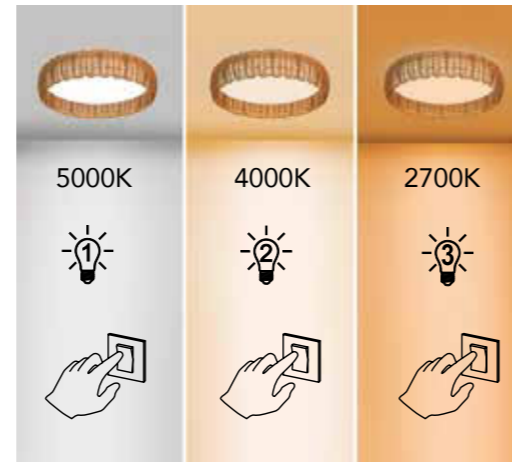

KILIMANJARO

Plafón-Ceiling lamp

8193 Ratan-Rattan
LED 50W 2700K-4000K-5000K 3800lm

8194 Ratan-Rattan
LED 36W 2700K-4000K-5000K 2450lm

8195 Ratan-Rattan
LED 24W 2700K-4000K-5000K 1700lm