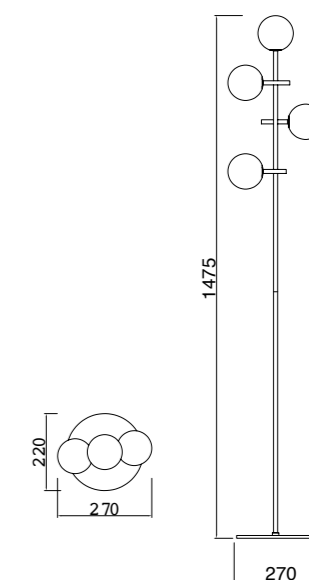

MODO DE USO

INCLUDED

INCLUDED