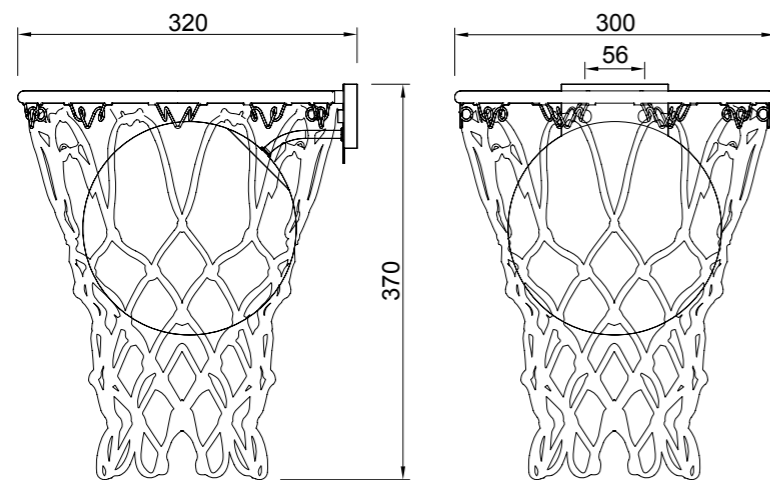

BASKETBALL

7242 Blanco mate-Matt white
1L x E27 (no incl)

7243 Negra mate-Matt black
1L x E27 (no incl)

7244 Rojo mate-Matt red
1L x E27 (no incl)