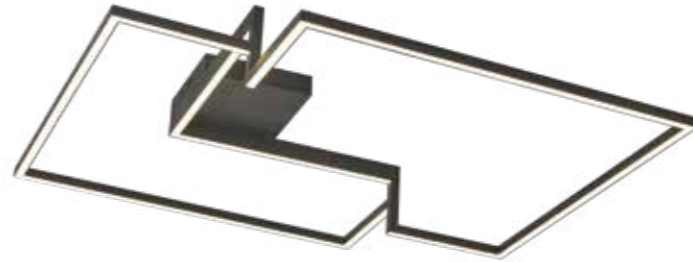

BOUTIQUE

Plafón-Ceiling lamp

7672 Negro-Black
LED 42,5W 3000K 2450lm

7686 Negro-Black
LED 79W 3000K 4250lm

7673 Negro-Black
LED 42,5W 3000K 2450lm
Dimmable Phase Cut

7687 Negro-Black
LED 79W 3000K 4250lm
Dimmable Phase Cut