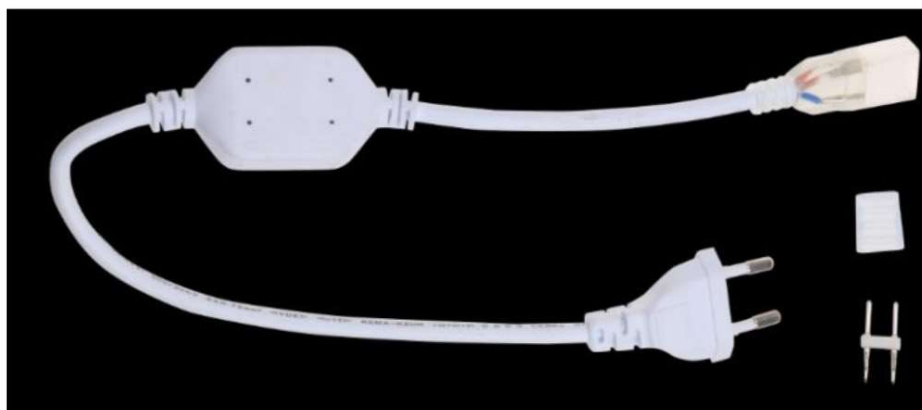

LED DRIVER PARA TIRA DE 220V 50 METROS
REF PB22050
AC220-240V 50/60Hz
DC198-216V
MAX WATTIOS 400W