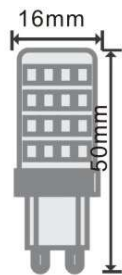

REF:PB1105-5W

- G9
- 5W
- 480LM
- CRI > 80
- 50/60Hz
- 20,000 HORAS