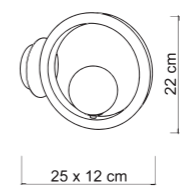

9863   **DEA/A**
Power   1 x max 9W
Input   220/240 V - 50/60Hz
Lampholder   G9 - Bulb included
IP   20
Weight   N: 1,0kg G: 1,2kg
Volume   0,0087 m³