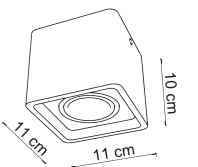

4202	POKER/B
4219	POKER/N
Power	1 x max 9W
Input	220/240 V- 50/60Hz
Lampholder	GU10 - Bulb included
IP	20
Weight	N: 0,4kg G: 0,5kg
Volume	0,0017 m³