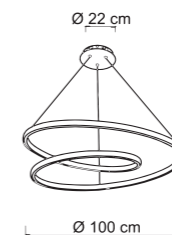

2390	GLEM/100 B
2383	GLEM/100 N
Power	75W Led Integrated
Input	220/240 V- 50/60Hz
Kelvin	Sikrea Dynamic Dimmer
Dimmable	Yes
Real Lumen	Dimmable Max 4886
CRI	90
IP	20
L. Wire	90 cm
Weight	N: 2,8cm G: 4,9kg
Volume	0,1428 m³

Articolo compatibile con Sikrea Dynamic Dimmer + (cod. 4868)
Article compatible with Sikrea Dynamic Dimmer + (cod. 4868)