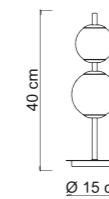

4127

TOLOMEO/L

Power 12W Led Integrated
Input 220/240 V- 50/60Hz
Kelvin 4000
Dimmable No
Real Lumen 826
CRI 90
IP 20
Weight N: 1,9kg G: 2,1kg
Volume 0,0345 m³