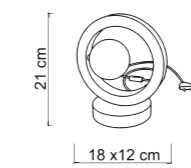

9870   **DEA/L**
Power   1 x max 9W
Input   220/240 V - 50/60Hz
Lampholder   G9 - Bulb included
IP   20
Weight   N: 1,0kg G: 1,2kg
Volume   0,0094 m³