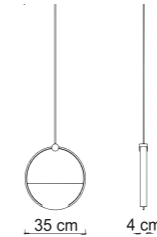

9603 TOY/CO A
9610 TOY/CO F
9627 TOY/CO P
9634 TOY/CO C

Power 30W Led- Driver not included
Input 220/240 V- 50/60Hz
Kelvin Sikrea Dynamic Dimmer
Dimmable Yes
Real Lumen Dimmable Max 2440
CRI 90
IP 20
L. Wire 400 cm
Weight N: 1,9kg G: 2,7kg
Volume 0,0290 m³