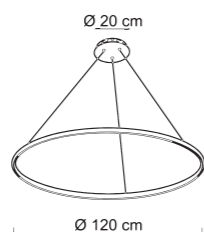

2628 OSLO/120 B
2611 OSLO/120 N
2529 OSLO/120 O

Power 68W Led Integrated
Input 220/240 V- 50/60Hz
Kelvin Sikrea Dynamic Dimmer
Dimmable Yes
Real Lumen Dimmable Max 4460
CRI 90
IP 20
L. Wire 100cm
Weight N: 3,8 kg G: 4,4kg
Volume 0,1975 m³

Articolo compatibile con Sikrea Dynamic Dimmer + (cod. 4868)
Article compatible with Sikrea Dynamic Dimmer + (cod. 4868)

5896 OSLO/90 B
5902 OSLO/90 N
5919 OSLO/90 O

Power 52W Led Integrated
Input 220/240 V- 50/60Hz
Kelvin Sikrea Dynamic Dimmer
Dimmable Yes
Real Lumen Dimmable Max 3392
CRI 90
IP 20
L. Wire 100 cm
Weight N: 2,8kg G: 3,6kg
Volume 0,1083 m³