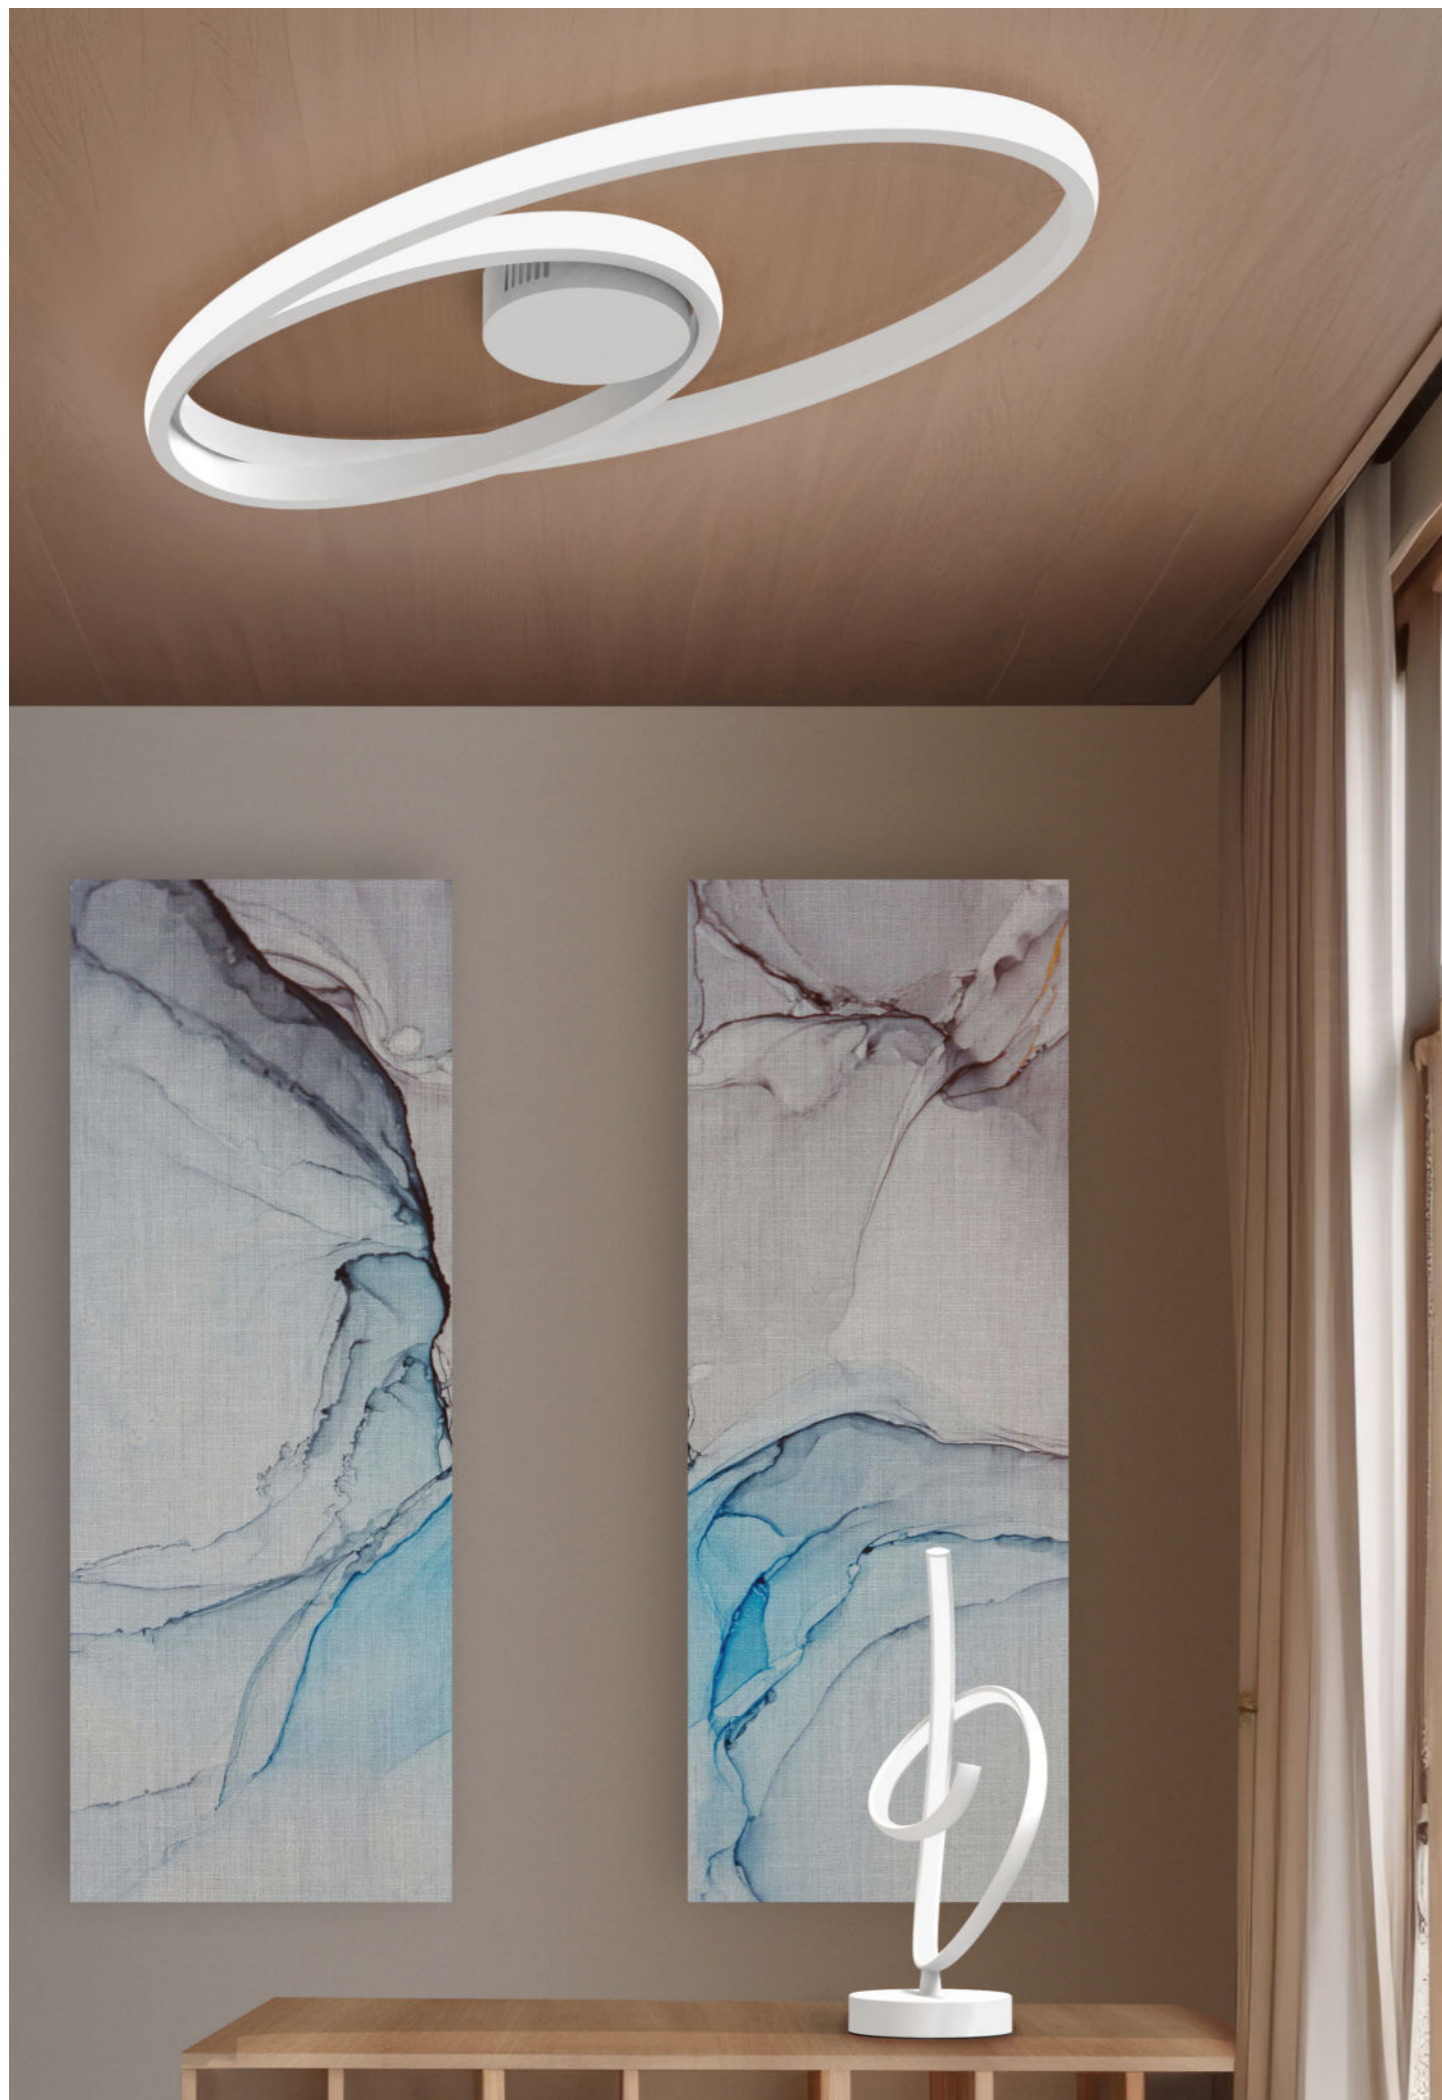

2413 GIOVE/B
2406 GIOVE/N

Power 48W Led Integrated
Input 220/240 V- 50/60Hz
Kelvin Sikrea Dynamic Dimmer
Dimmable Yes
Real Lumen Dimmable Max 3283
CRI 85
IP 20
L. Wire 90 cm
Weight N: 1,4kg G: 2,5kg
Volume 0,1210 m³

Articolo compatibile con Sikrea Dynamic Dimmer + (cod. 4868)
Article compatible with Sikrea Dynamic Dimmer + (cod. 4868)

2451 GIOVE/PL B
2444 GIOVE/PL N

Power 48W Led Integrated
Input 220/240 V- 50/60Hz
Kelvin Sikrea Dynamic Dimmer
Dimmable Yes
Real Lumen Dimmable Max 3196
CRI 85
IP 20
Weight N: 2,0kg G: 2,9kg
Volume 0,0581 m³

Articolo compatibile con Sikrea Dynamic Dimmer + (cod. 4868)
Article compatible with Sikrea Dynamic Dimmer + (cod. 4868)

2475 GIOVE/L B
2468 GIOVE/L N

Power 12W Led Integrated
Input 220/240 V- 50/60Hz
Kelvin 3000
Dimmable No
Real Lumen 911
CRI 85
IP 20
Weight N: 1,1kg G: 1,4kg
Volume 0,0223 m³

Materia leggera, figura ariosa, linee fluttuanti ed armoniose.
Giove è autentico design dettato dalla sua forma geometrica, che dà vita ad un prodotto di luce avvolgente e virtuoso. Una serie a Led integrato, disponibile nelle finiture bianco e nero.

Light material, airy figure, flowing and harmonious lines.
Giove is authentic design dictated by its geometric shape, which gives life to an enveloping and virtuous product of light. An integrated LED series, available in white and black finishes.

Articolo completo di
Sikrea Dynamic Dimmer

Esclusa lampada da tavolo
Except table lamp

MATERIALI :
Materials :

Struttura Frame	Metallo Metal
Diffusore Diffuser	Cover silconica Silicon Cover
Cavo Wire	PVC PVC

TAVOLA FINITURE :
Table of Finishes :

Struttura Frame	☐ Bianco Opaco Matt White	B
	☒ Nero Opaco Matt Black	N
Cavo Wire	☐ Trasparente Transparent	

DOWNLOAD AREA: