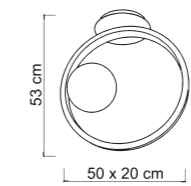

4424   **DEA/PL**
Power   1 x max 26W
Input   220/240 V - 50/60Hz
Lampholder   E27 - Bulb not included
IP   20
Weight   N: 2,6kg G: 3,5kg
Volume   0,0838 m³