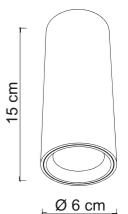

8040	VEGA/B
8033	VEGA/N
Power	1 x max 9W
Input	220/240 V- 50/60Hz
Lampholder	GU10 - Bulb included
IP	20
Weight	N: 0,4kg G: 0,5kg
Volume	0,006 m³