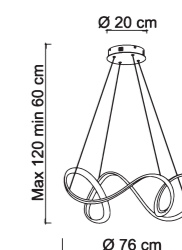

TAVOLA FINITURE :

Table of Finishes :

Struttura Frame	☐ Bianco Opaco Matt White	B
	☒ Nero Opaco Matt Black	N
Cavo Wire	☐ Trasparente Transparent	

DOWNLOAD AREA:

2185	IVAN/B
2192	IVAN/N
Power	52W Led Integrated
Input	220/240 V- 50/60Hz
Kelvin	Sikrea Dynamic Dimmer
Dimmable	Yes
Real Lumen	Dimmable Max 3480
CRI	90
IP	20
L. Wire	120 cm
Weight	N: 2,1kg G: 3,2kg
Volume	0,2261 m³

Articolo compatibile con Sikrea Dynamic Dimmer + (cod. 4868)
Article compatible with Sikrea Dynamic Dimmer + (cod. 4868)