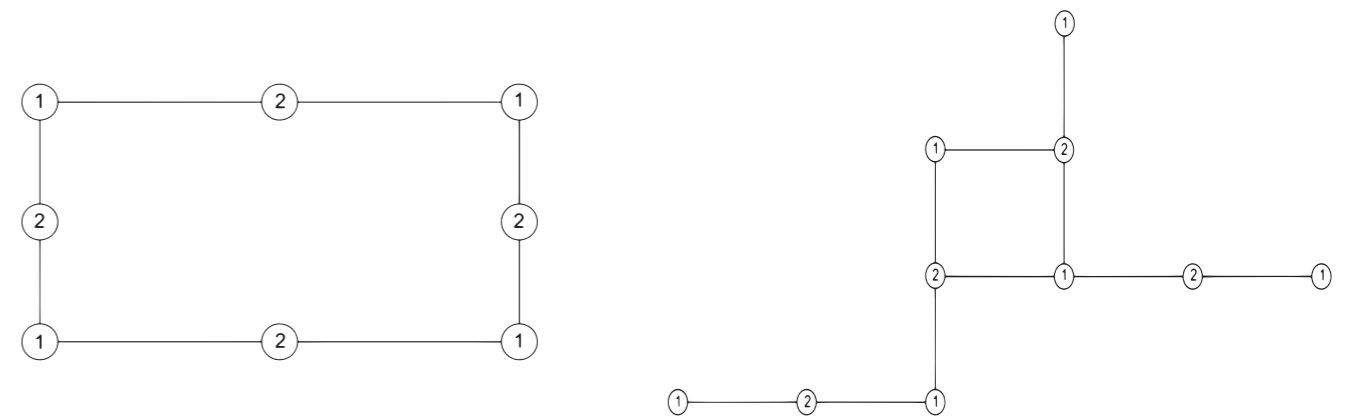

Esempi di composizione con basi Zeta, ulteriori esempi a pag. 12, 71, 163

Zeta composition examples, more example at pag. 12,71, 163

4318	ZETA/1 N	Base soffitto nera con 4 tappi	Black ceiling base with 4 caps
1195	ZETA/1 OS	Base soffitto ottone spazz. con 4 tappi	Brushed brass ceiling base with 4 caps
3366	ZETA/2 N	Base in sospensione nera	Black suspended base
3328	ZETA/2 OS	Base in sospensione ottone spazz.	Brushed brass suspended base
3571	CAVO/N	Cavo 500 cm nero in tessuto	500cm black fabric wire
3588	CAVO/T	Cavo 500cm trasparente	500cm transparent wire