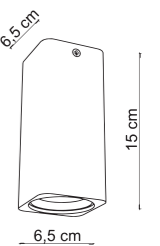

URBAN

URBAN

Il design lineare per Urban gli permette di adattarsi ad ogni contesto, moderno o classico, pubblico o privato. Da un tocco di modernità e valorizza l'ambiente.

The linear design for Urban allows it to adapt to any context, modern or classic, public or private. It gives a touch of modernity and enhances the room.

MATERIALI :

Materials :

Struttura Frame	Metallo Metal
Diffusore Diffuser	Sorgente Luminosa Light Source

TAVOLA FINITURE :

Table of Finishes :

Struttura Frame	☐ Bianco Opaco Matt White	B
	☐ Nero Opaco Matt Black	N

DOWNLOAD AREA:

4189	URBAN/B
4196	URBAN/N
Power	1 x max 9W
Input	220/240 V- 50/60Hz
Lampholder	GU10 - Bulb included
IP	20
Weight	N: 0,4kg G: 0,5kg
Volume	0,0006 m³