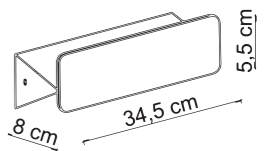

SEVEN

Seven è un'appliche da interni con la caratteristica di poter direzionare la luce, grazie al suo riflettore mobile.

Seven is an interior wall lamp with the characteristic of being able to direct the light, thanks to its movable reflector.

Rifettore regolabili:
Adjustable reflector:

MATERIALI :

Materials :

Struttura Frame	Metallo Metal
Diffusore Diffuser	Sorgente Luminosa Light Source

TAVOLA FINITURE :

Table of Finishes :

Struttura Frame	☐ Bianco Opaco Matt White

4103	SEVEN
Power	12W Led Integrated
Input	220/240 V- 50/60Hz
Kelvin	3000
Dimmable	No
Real Lumen	1440
CRI	85
IP	20
Weight	N:0,8kg G: 0,9kg
Volume	0,0016 m³

DOWNLOAD AREA: