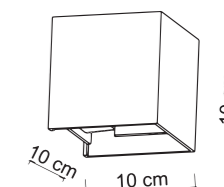

DOWNLOAD AREA: