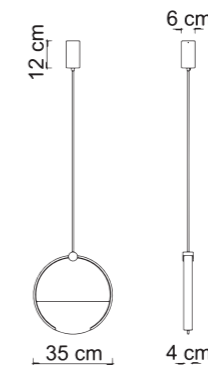

Articolo compatibile con Sikrea Dynamic Dimmer + (cod. 4868)
Article compatible with Sikrea Dynamic Dimmer + (cod. 4868)

+

9641 TOY/A A
9658 TOY/A F
9665 TOY/A P
9672 TOY/A C

Power 30W Led Integrated
Input 220/240 V- 50/60Hz
Kelvin Sikrea Dynamic Dimmer
Dimmable Yes
Real Lumen Dimmable Max 2440
CRI 90
IP 20
Weight N: 2,3kg G: 3,0kg
Volume 0,0320 m³