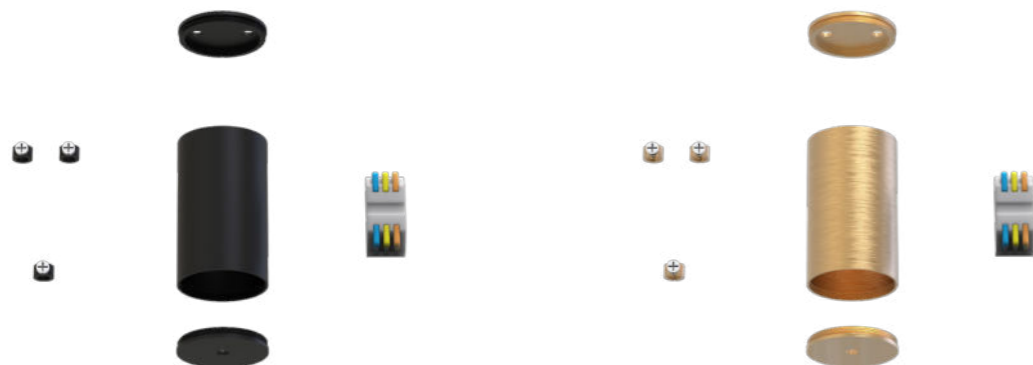

z BASE ZETA

ZETA/1

Base a soffitto per cablaggio a punto luce esistente, fornita con 4 diversi tappi di chiusura: da 1 a 4 fori per la massima versatilità di scelta. Ad ogni foro verrà collegata una base Zeta/2 tramite cavo elettrico venduto separatamente.

Ceiling base for wiring to existing light point, supplied with 4 different closing caps: from 1 to 4 holes for maximum versatility of choice. A Zeta/2 base will be connected to each hole via an electric cable sold separately.

ZETA/2

Base in sospensione per cablaggio delle lampade compatibili, 1 punto luce cadauna. Ad ogni base Zeta/2 saranno collegate due basi Zeta/1 tramite cavo elettrico venduto separatamente.

Suspended base for wiring compatible lamps, 1 light point each. Two Zeta/1 bases will be connected to each Zeta/2 base via an electric cable sold separately.

ZETA/1 CON TAPPO A 1 FORO
ZETA/1 WITH 1 HOLE CAPS

ZETA/1 CON TAPPO A 2 FORI
ZETA/1 WITH 2 HOLE CAPS

QUALSIASI SOSPENSIONE CON PORTALAMPADE E27, E14 O GX53
EVERY LAMP WITH E27, E14 OR GX53 LAMPHOLDER

Esempi di composizione con basi Zeta, ulteriori esempi a pag. 12, 71, 163

Zeta composition examples, more example at pag. 12,71, 163

4318	ZETA/1 N	Base soffitto nera con 4 tappi	Black ceiling base with 4 caps
1195	ZETA/1 OS	Base soffitto ottone spazz. con 4 tappi	Brushed brass ceiling base with 4 caps
3366	ZETA/2 N	Base in sospensione nera	Black suspended base
3328	ZETA/2 OS	Base in sospensione ottone spazz.	Brushed brass suspended base
3571	CAVO/N	Cavo 500 cm nero in tessuto	500cm black fabric wire
3588	CAVO/T	Cavo 500cm trasparente	500cm transparent wire