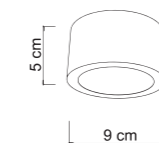

7364 POINT/F
Power 1 x max 9W
Input 220/240 V- 50/60Hz
Lampholder GX53 - Bulb included
IP 20
Weight N: 0,3kg G: 0,5kg
Volume 0,0013 m³