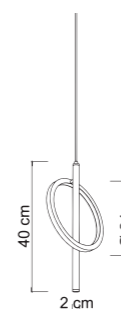

9115	LIAM/CO N
9122	LIAM/CO OS
Power	12W Led - Driver not included
Input	22/240 V- 50/60Hz
Kelvin	Sikrea Dynamic Dimmer
Dimmable	Yes
Real Lumen	Dimmable Max 821
CRI	90
IP	20
L. Wire	500 cm
Weight	N: 0,8kg G: 0,9kg
Volume	0,0225 m3

Articolo NON completo di base, verifica compatibilità da pag. 506
Base do not included, check compatibility from page 506

L E R RE I +

8859	LIAM/S1 N
8866	LIAM/S1 OS
Power	12W Led Integrated
Input	22/240 V- 50/60Hz
Kelvin	Sikrea Dynamic Dimmer
Dimmable	Yes
Real Lumen	Dimmable Max 821
CRI	90
IP	20
L. Wire	200 cm
Weight	N: 0,9kg G: 1,1kg
Volume	0,0270 m3