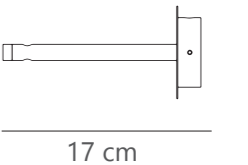

BASI APPLIQUE solo per modelli con portalampade E14-E27-GU10-GX53

Wall lamp bases only for models with E14-E27-GU10-GX53 lampholders

0525 APPLIQUE/B Bianco opaco - Matt white

8743 APPLIQUE/C Cromo - Chrome

8705 APPLIQUE/OS Ottone spazzolato - Brushed brass

8699 APPLIQUE/N Nero opaco - Matt black

8682 APPLIQUE/NP Cromo nero - Black chrome

8712 APPLIQUE/OL Ottone lucido - Shiny brass

8736 APPLIQUE/RL Rame Lucido - Shiny copper

8729 APPLIQUE/RS Rame Spazzolato - Brushed copper

Applique a parete
Wall lamp frame
1 punto luce - 1 light
Ø 8 X h 17 cm