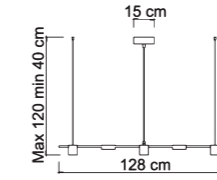

Articolo completo di Sikrea Dynamic Dimmer

SDD

1935D	EMMA/5D O
1942D	EMMA/5D N
Power	30W Led Integrated
Input	220/240 V- 50/60Hz
Kelvin	Sikrea Dynamic Dimmer
Dimmable	Yes
Real Lumen	Dimmable Max 2400
CRI	85
IP	20
Weight	N: 1,6kg G: 2,4kg
Volume	0,0528 m³

Articolo compatibile con Sikrea Dynamic Dimmer + (cod. 4868)
Article compatible with Sikrea Dynamic Dimmer + (cod. 4868)