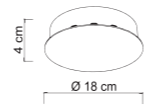

0976 BASE/3-12R OS Ottone spazzolato - Brushed brass

0983 BASE/3-12R N Nero opaco - Matt black

Articolo venduto senza nottolini, acquistabili separatamente
Product without cable stop pawls, sold separately

Base a raggio - Radius base
Personalizzabile da 3 a 12 punti luce
Custom from 3 to 12 lights
Ø 20 X h 3 cm