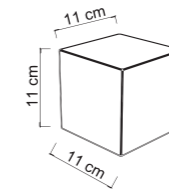

DOMINO

8156 DOMINO/11
Power 3 x max 7W
Input 220/240 V- 50/60Hz
Lampholder G9 - Bulb included
IP 20
Weight N: 1,6kg G: 1,7kg
Volume 0,0058 m³