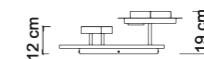

Entrambi i modelli Ghost sono dotati di portalampane GX53 rivolto verso il soffitto per creare anche un effetto di luce indiretta.

Both Ghost models are equipped with GX53 lamp holders directed towards the ceiling to create an indirect lighting effect.

9535 GHOST/PLP
Power 5 x max 9W
Input 220/240 V- 50/60Hz
Lampholder GX53 - Bulb included
IP 20
Weight N: 4,2kg G: 5,7kg
Volume 0,0818 m³