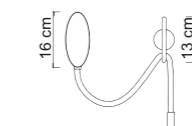

Articolo compatibile con Sikrea Dynamic Dimmer + (cod. 4868)
Article compatible with Sikrea Dynamic Dimmer + (cod. 4868)

9696

FYLL/A

Power 11W Led Integrated
Input 220/240 V- 50/60Hz
Kelvin Sikrea Dynamic Dimmer
Dimmable Yes
Real Lumen Dimmable Max 790
CRI 80
IP 20
Weight N: 1,7kg G: 2,8kg
Volume 0,0180 m³