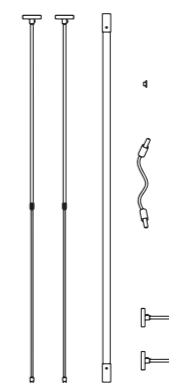

The Elia / kit collection includes a set of components to create customizable solutions.
The Elia / Kit product consists of 1 led rod with side sockets, which give the possibility, thanks to a connector, to associate more elements.
In the package there are two inspectionable and inclinable rods with a total length of cm 80, which can be used for detachment; as well as two supports for installation at a short distance from the ceiling or wall. Thus giving the possibility of choosing the heights at the time of installation.
Is required the purchase of a base-power supply, complete with a 2-meter connection cable. Available in two versions: 24 and 50 Watt.

4936	ELIA/KIT O
4943	ELIA/KIT N
Power	8W Led Integrated
Input	220/240 V- 50/60Hz
Kelvin	3000
Dimmable	No
Real Lumen	610
CRI	85
IP	20
Weight	N: 0,2kg G: 0,3kg
Volume	0,0132 m³

4738	ELIA/K24 O
4806	ELIA/K24 N
Power	24W
Input	220/240 V- 50/60Hz
Modularity	Min. 1 Max. 3 ELIA/KIT
IP	20
Weight	N: 0,3kg G: 0,4kg
Volume	0,0010 m³