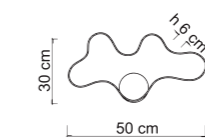

Articolo compatibile con Sikrea Dynamic Dimmer + (cod. 4868)
Article compatible with Sikrea Dynamic Dimmer + (cod. 4868)

33175 CLARA/P B
33182 CLARA/P N

Power 28W Led Integrated
Input 220/240 V- 50/60Hz
Kelvin Sikrea Dynamic Dimmer
Dimmable Yes
Real Lumen Dimmable Max 1820
CRI 90
IP 20
Weight N: 0,7kg G: 1,0kg
Volume 0,0226 m³