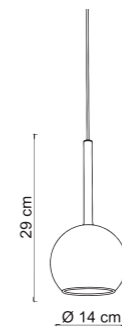

TAVOLA FINITURE :

Table of Finishes :

Struttura Frame	Crome Chrome	
Diffusore Diffuser	Ambra Amber	A
	Cristallo Crystal	C
	Fumè Smoky	F
Cavo Wire	Trasparente Transparent	

Sospensione in vetro unico che compone sia sfera che asta.
Per solo sfera in vetro vedi collezione INFINITY.

Glass pendant glass wich compone both sphere and arm.
For only glass sphere lamp go to INFINITY collection.

3481	MINIBOL/A
3482	MINIBOL/C
3483	MINIBOL/F
Power	1 x max 12W
Input	220/240 V- 50/60Hz
Lampholder	E14 - Bulb not included
IP	20
L. Wire	400 cm
Weight	N: 0,4kg G: 0,6kg
Volume	0,0097 m³