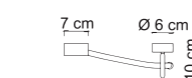

Articolo compatibile con Sikrea Dynamic Dimmer + (cod. 4868)
Article compatible with Sikrea Dynamic Dimmer + (cod. 4868)

9696

FYLL/A

Power 11W Led Integrated
Input 220/240 V- 50/60Hz
Kelvin Sikrea Dynamic Dimmer
Dimmable Yes
Real Lumen Dimmable Max 790
CRI 80
IP 20
Weight N: 1,7kg G: 2,8kg
Volume 0,0180 m³