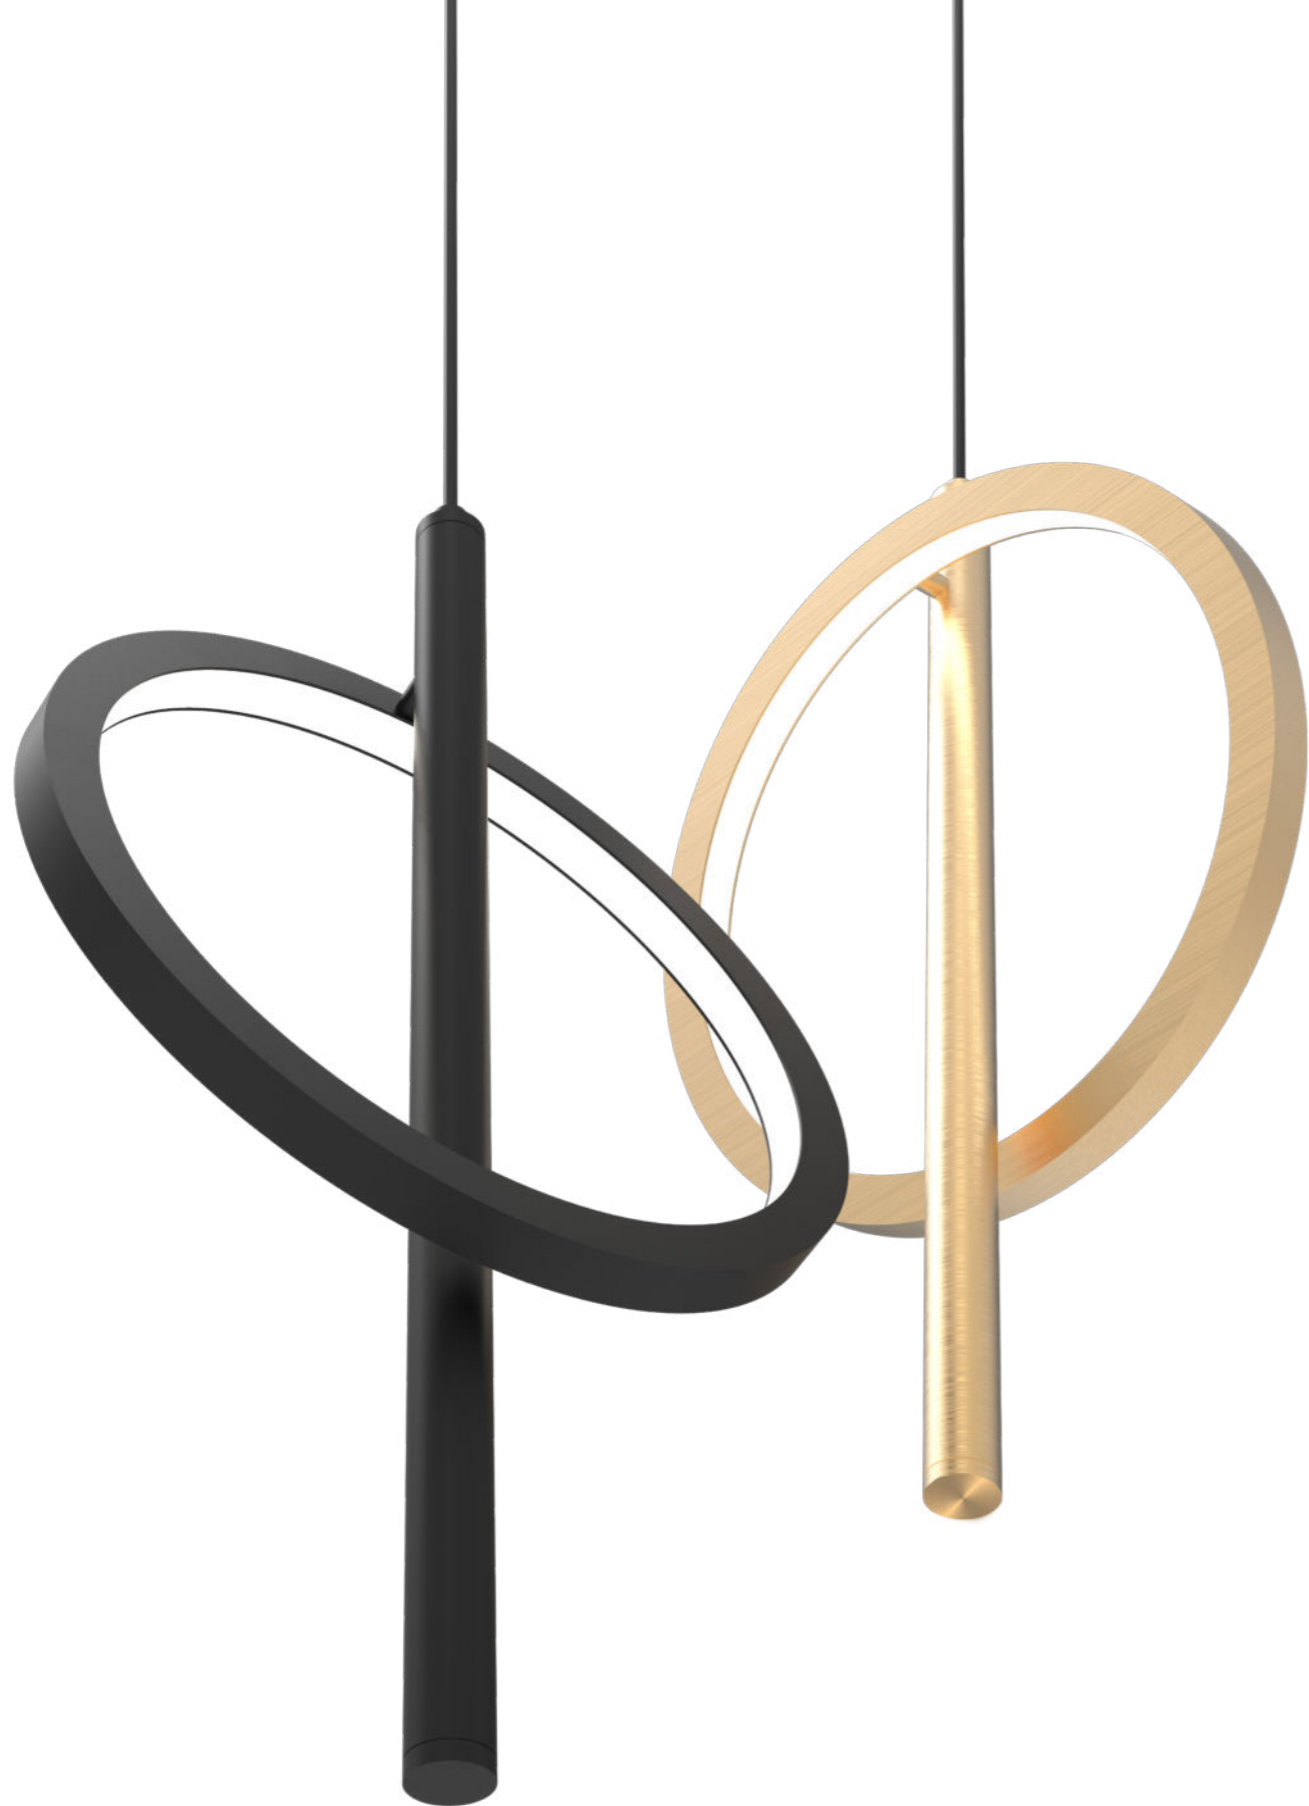

9115	LIAM/CO N
9122	LIAM/CO OS
Power	12W Led - Driver not included
Input	22/240 V- 50/60Hz
Kelvin	Sikrea Dynamic Dimmer
Dimmable	Yes
Real Lumen	Dimmable Max 821
CRI	90
IP	20
L. Wire	500 cm
Weight	N: 0,8kg G: 0,9kg
Volume	0,0225 m3

Articolo NON completo di base, verifica compatibilità da pag. 506
Base do not included, check compatibility from page 506

L E R RE I +

8859	LIAM/S1 N
8866	LIAM/S1 OS
Power	12W Led Integrated
Input	22/240 V- 50/60Hz
Kelvin	Sikrea Dynamic Dimmer
Dimmable	Yes
Real Lumen	Dimmable Max 821
CRI	90
IP	20
L. Wire	200 cm
Weight	N: 0,9kg G: 1,1kg
Volume	0,0270 m3

Articolo compatibile con Sikrea Dynamic Dimmer + (cod. 4868)
Article compatible with Sikrea Dynamic Dimmer + (cod. 4868)

+

Articolo completo di
Sikrea Dynamic Dimmer

SDD

MATERIALI :
Materials :

Struttura Frame	Metallo Metal
Diffusore Diffuser	Cover Siliconica Silicon cover
Cavo Wire	Tessuto Fabric

TAVOLA FINITURE :
Table of Finishes :

Struttura Frame	☐ Nero Opaco Nero Opaco	N
	☐ Ottone Spazzolato Nero Opaco	OS
Cavo Wire	☐ Nero Black	

DOWNLOAD AREA: