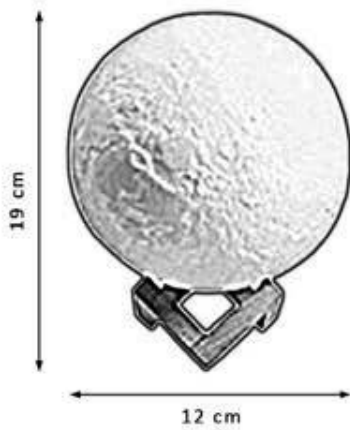

NF045 BL-MD
BLANCO-MADERA
PTS-3400X1700