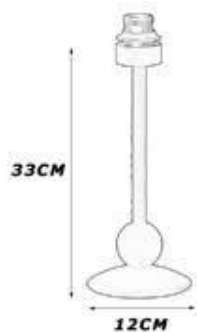

APT026NGPL

NEGRO PLATA

APT026NGORO

NEGRO ORO

APT026NGVD

NEGRO VERDE

PTS-3200X1600

APT026NGFX-NG